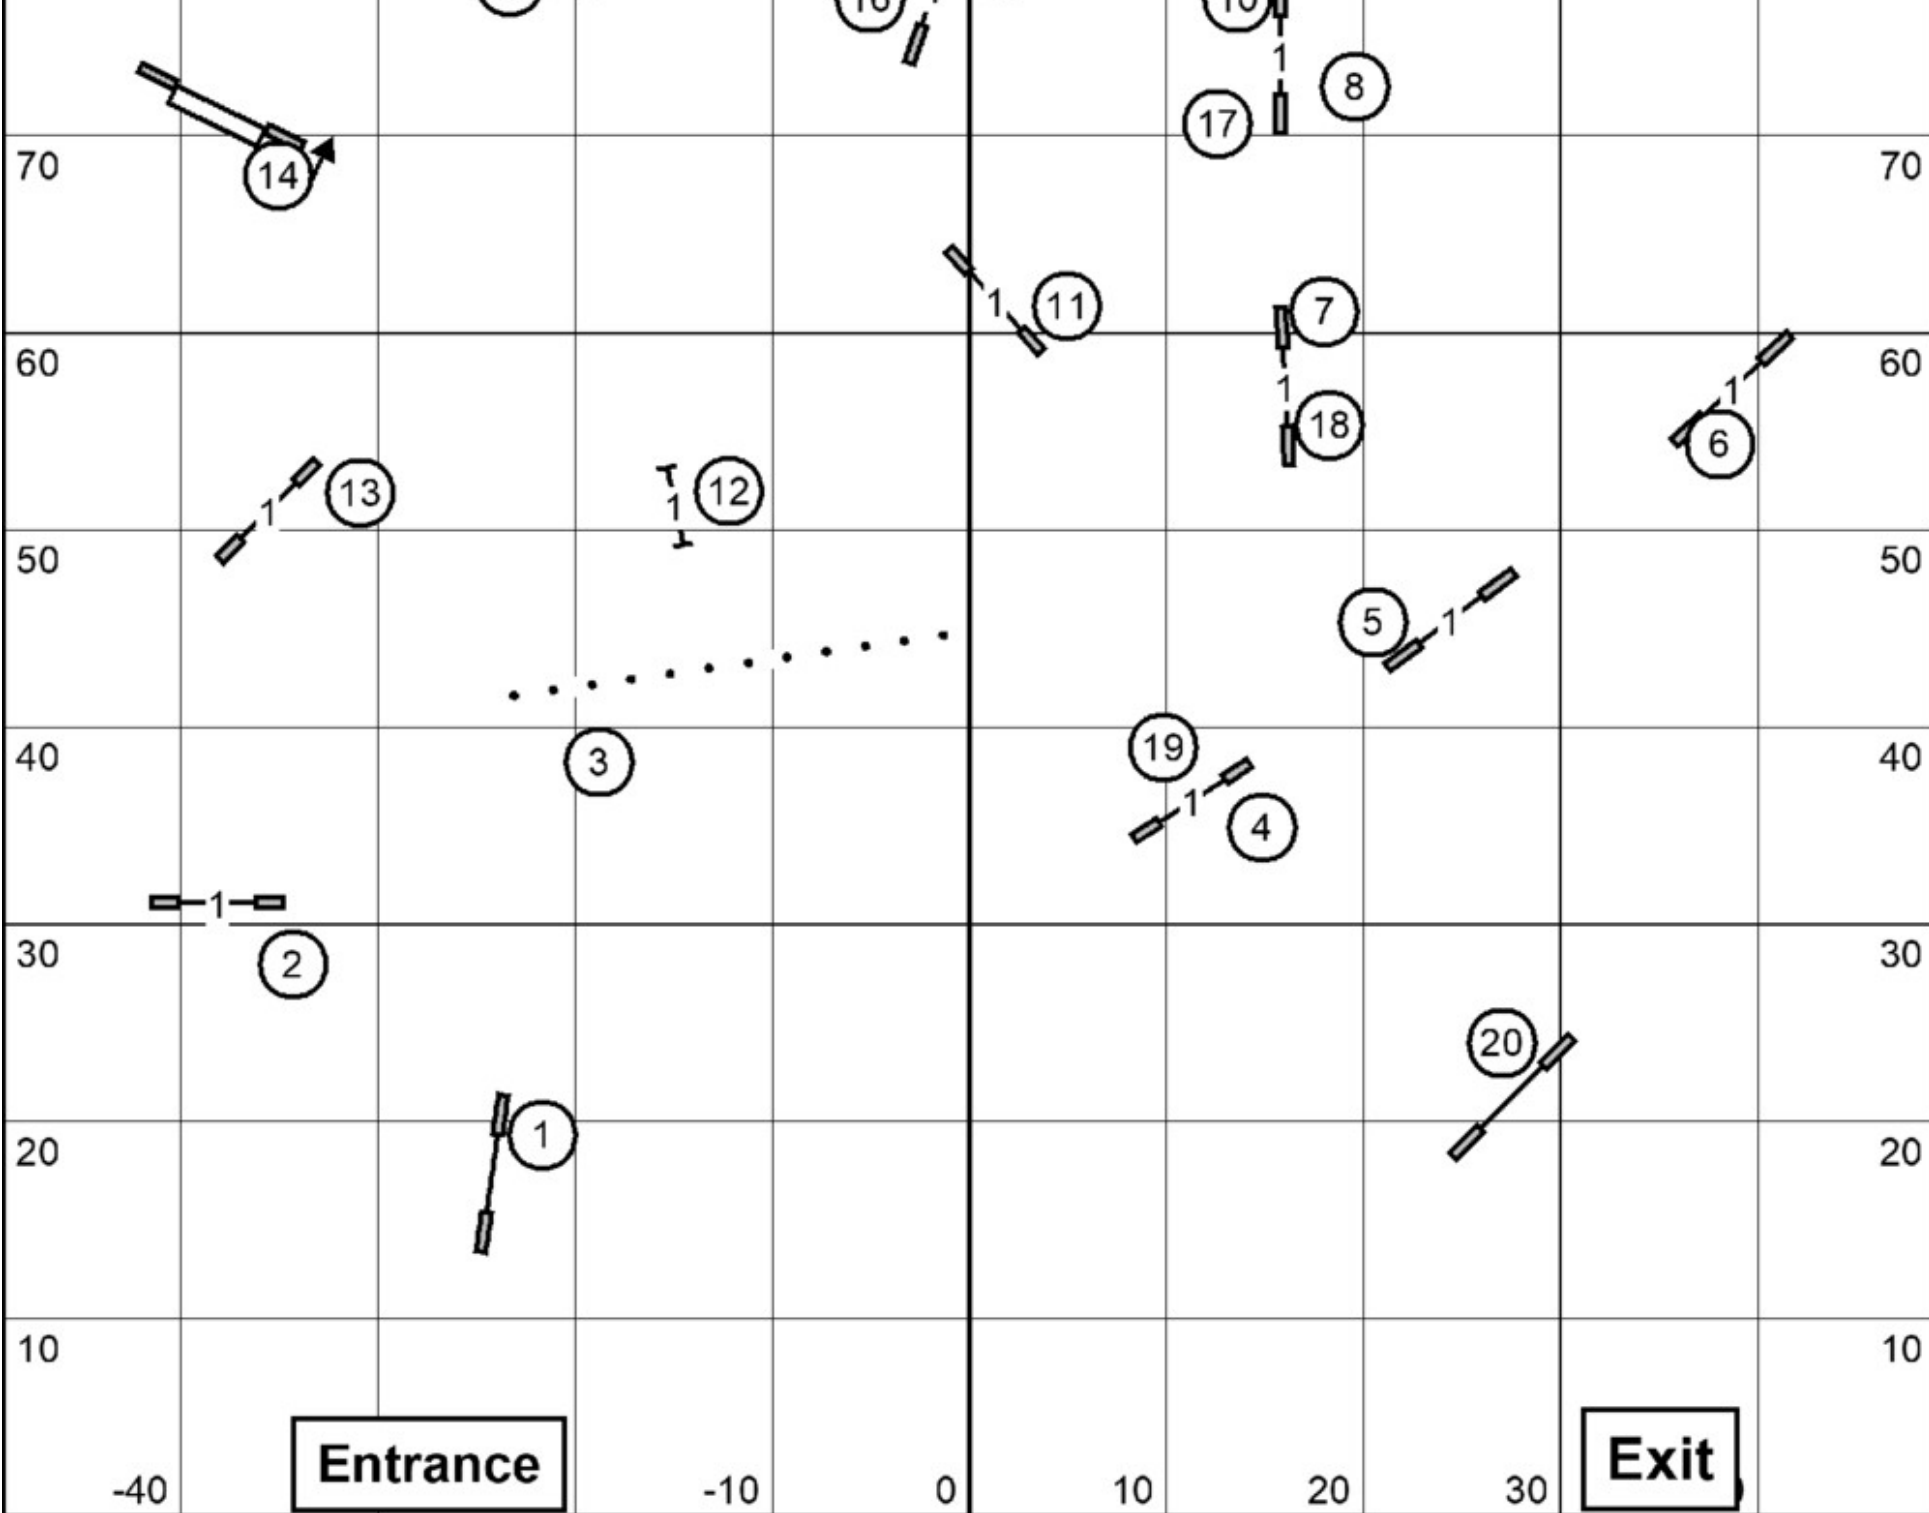

# Travis County Kennel Club - National Beagle Club

Bell County Expo Center, Belton, TX

Indoor - Dirt 98 x 89

Friday October 27, 2023

Lavonda L Herring

**Exc/Masters Jww**

# Travis County Kennel Club- National Beagle Club

Bell County Expo Center, Belton, TX

**Travis County Kennel Club- National Beagle Club**

Bell County Expo Center, Belton, TX

**Travis County Kennel Club- National Beagle Club**