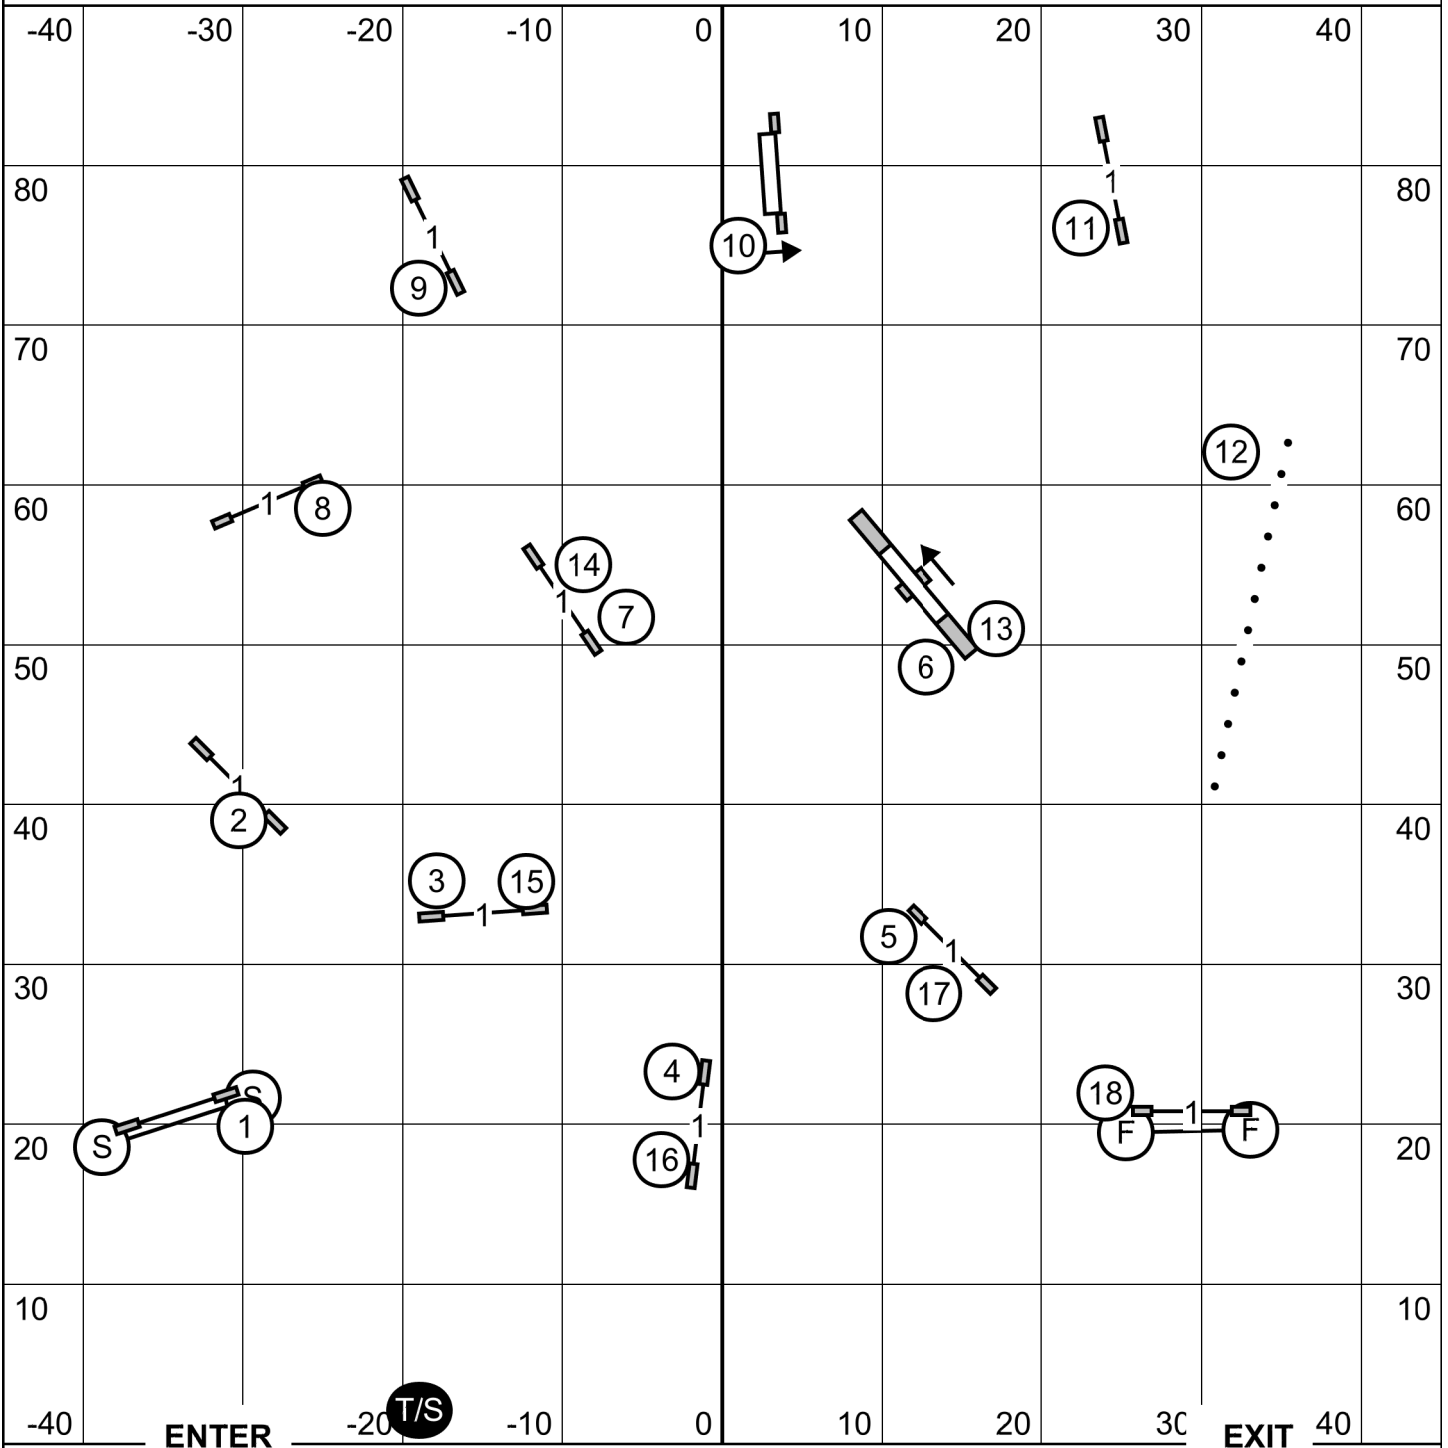

Baytown Kennel Club
 Agility Trial - Love and Laughter Dog Arena
 Cleveland, TX
 Sunday, November 3, 2024

Time 2 Beat
 Ring: 90' X 90'
 Indoors on Dirt
 Judge: Candy Nettles

Please enter when the dog in the ring is at #16

Baytown Kennel Club
 Agility Trial - Love and Laughter Dog Arena
 Cleveland, TX
 Sunday, November 3, 2024

Master Excellent Standard
 Ring: 90' X 90'
 Indoors on Dirt
 Judge: Candy Nettles

Please enter when the dog in the ring is at #17

Baytown Kennel Club
 Agility Trial - Love and Laughter Dog Arena
 Cleveland, TX
 Sunday, November 3, 2024

Open Standard
 Ring: 90' X 90'
 Indoors on Dirt
 Judge: Candy Nettles

Please enter when the dog in the ring is at #15

Baytown Kennel Club
 Agility Trial - Love and Laughter Dog Arena
 Cleveland, TX
 Sunday, November 3, 2024

Novice Standard
 Ring: 90' X 90'
 Indoors on Dirt
 Judge: Candy Nettles

Please enter when the dog in the ring is at #154