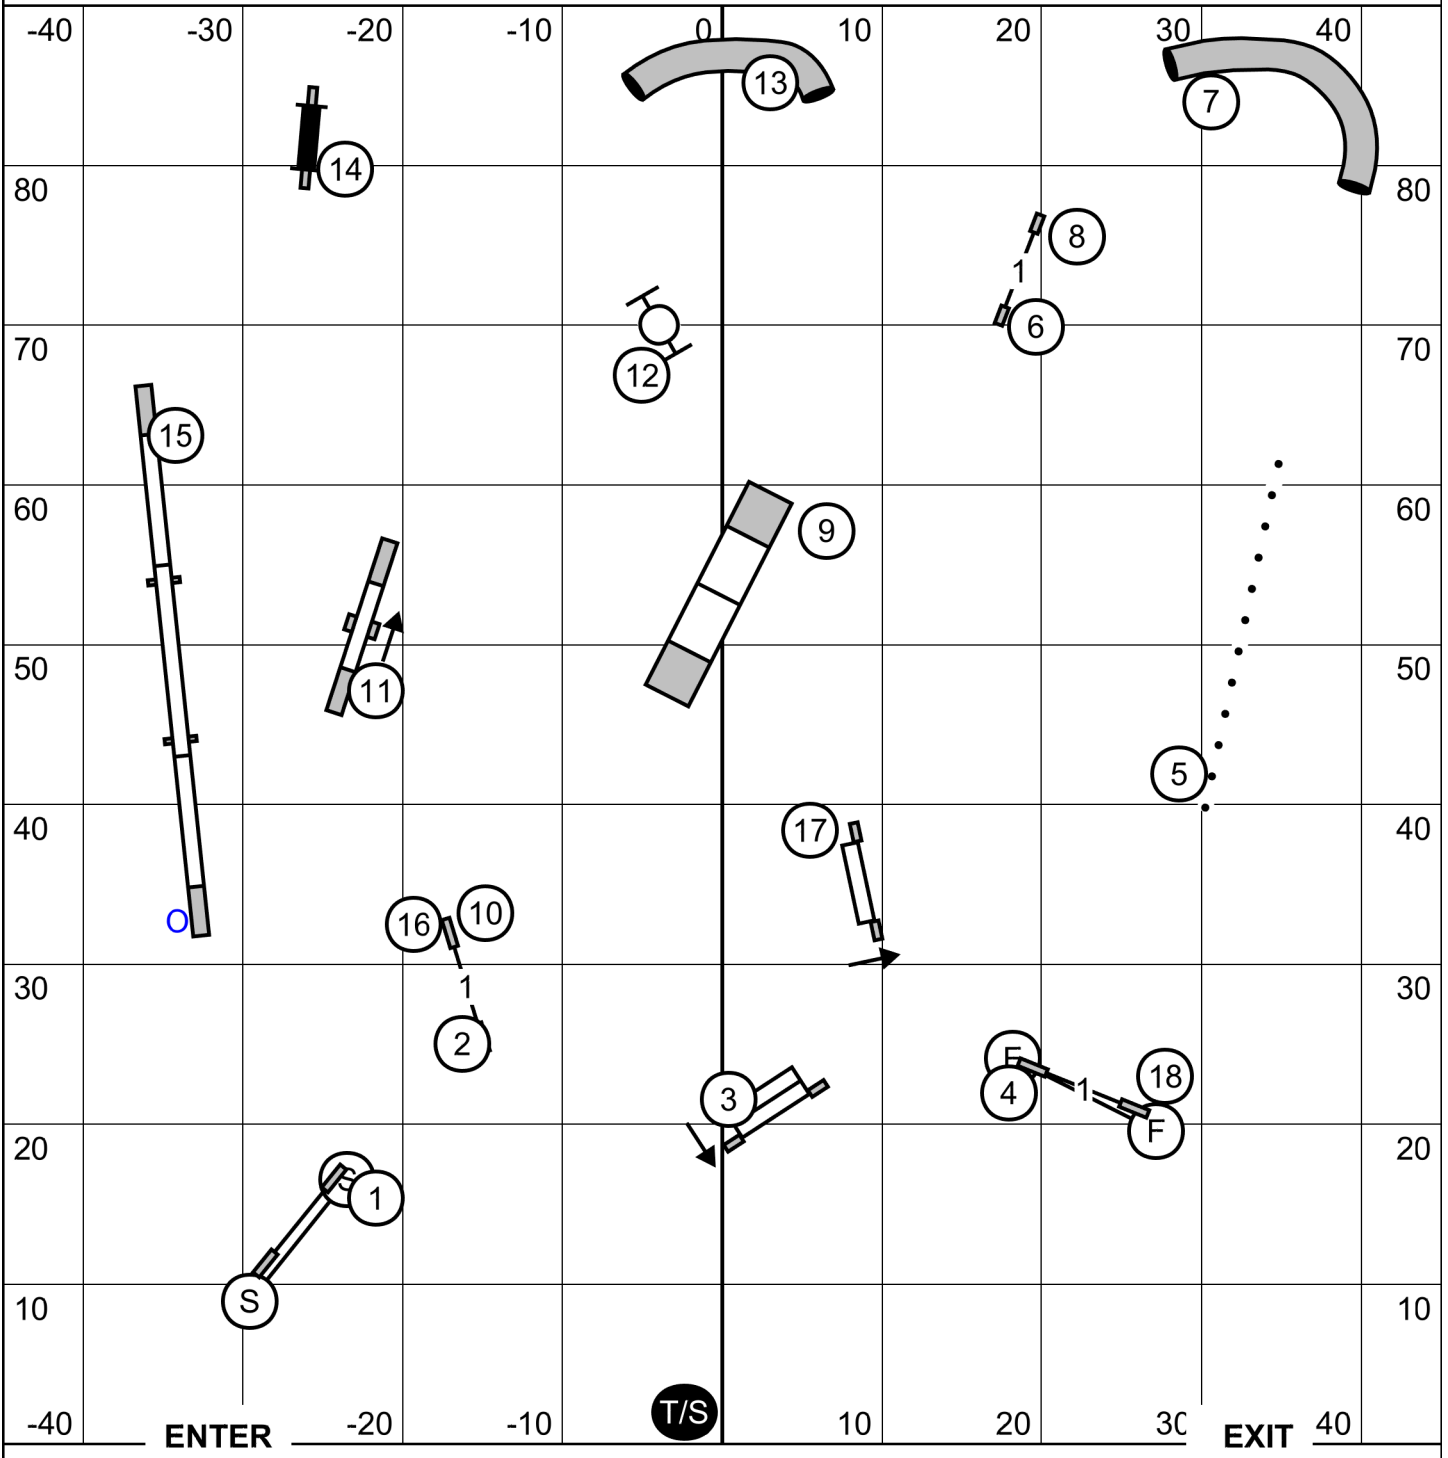

Baytown Kennel Club
 Agility Trial - Love and Laughter Dog Arena
 Cleveland, TX
 Sunday, November 3, 2024

Time 2 Beat
 Ring: 90' X 90'
 Indoors on Dirt
 Judge: Candy Nettles

Please enter when the dog in the ring is at #16

Baytown Kennel Club
 Agility Trial - Love and Laughter Dog Arena
 Cleveland, TX
 Sunday, November 3, 2024

Master Excellent Standard
 Ring: 90' X 90'
 Indoors on Dirt
 Judge: Candy Nettles

Please enter when the dog in the ring is at #17

Baytown Kennel Club
 Agility Trial - Love and Laughter Dog Arena
 Cleveland, TX
 Sunday, November 3, 2024

Open Standard
 Ring: 90' X 90'
 Indoors on Dirt
 Judge: Candy Nettles

Please enter when the dog in the ring is at #15

Baytown Kennel Club
 Agility Trial - Love and Laughter Dog Arena
 Cleveland, TX
 Sunday, November 3, 2024

Novice Standard
 Ring: 90' X 90'
 Indoors on Dirt
 Judge: Candy Nettles

Please enter when the dog in the ring is at #154