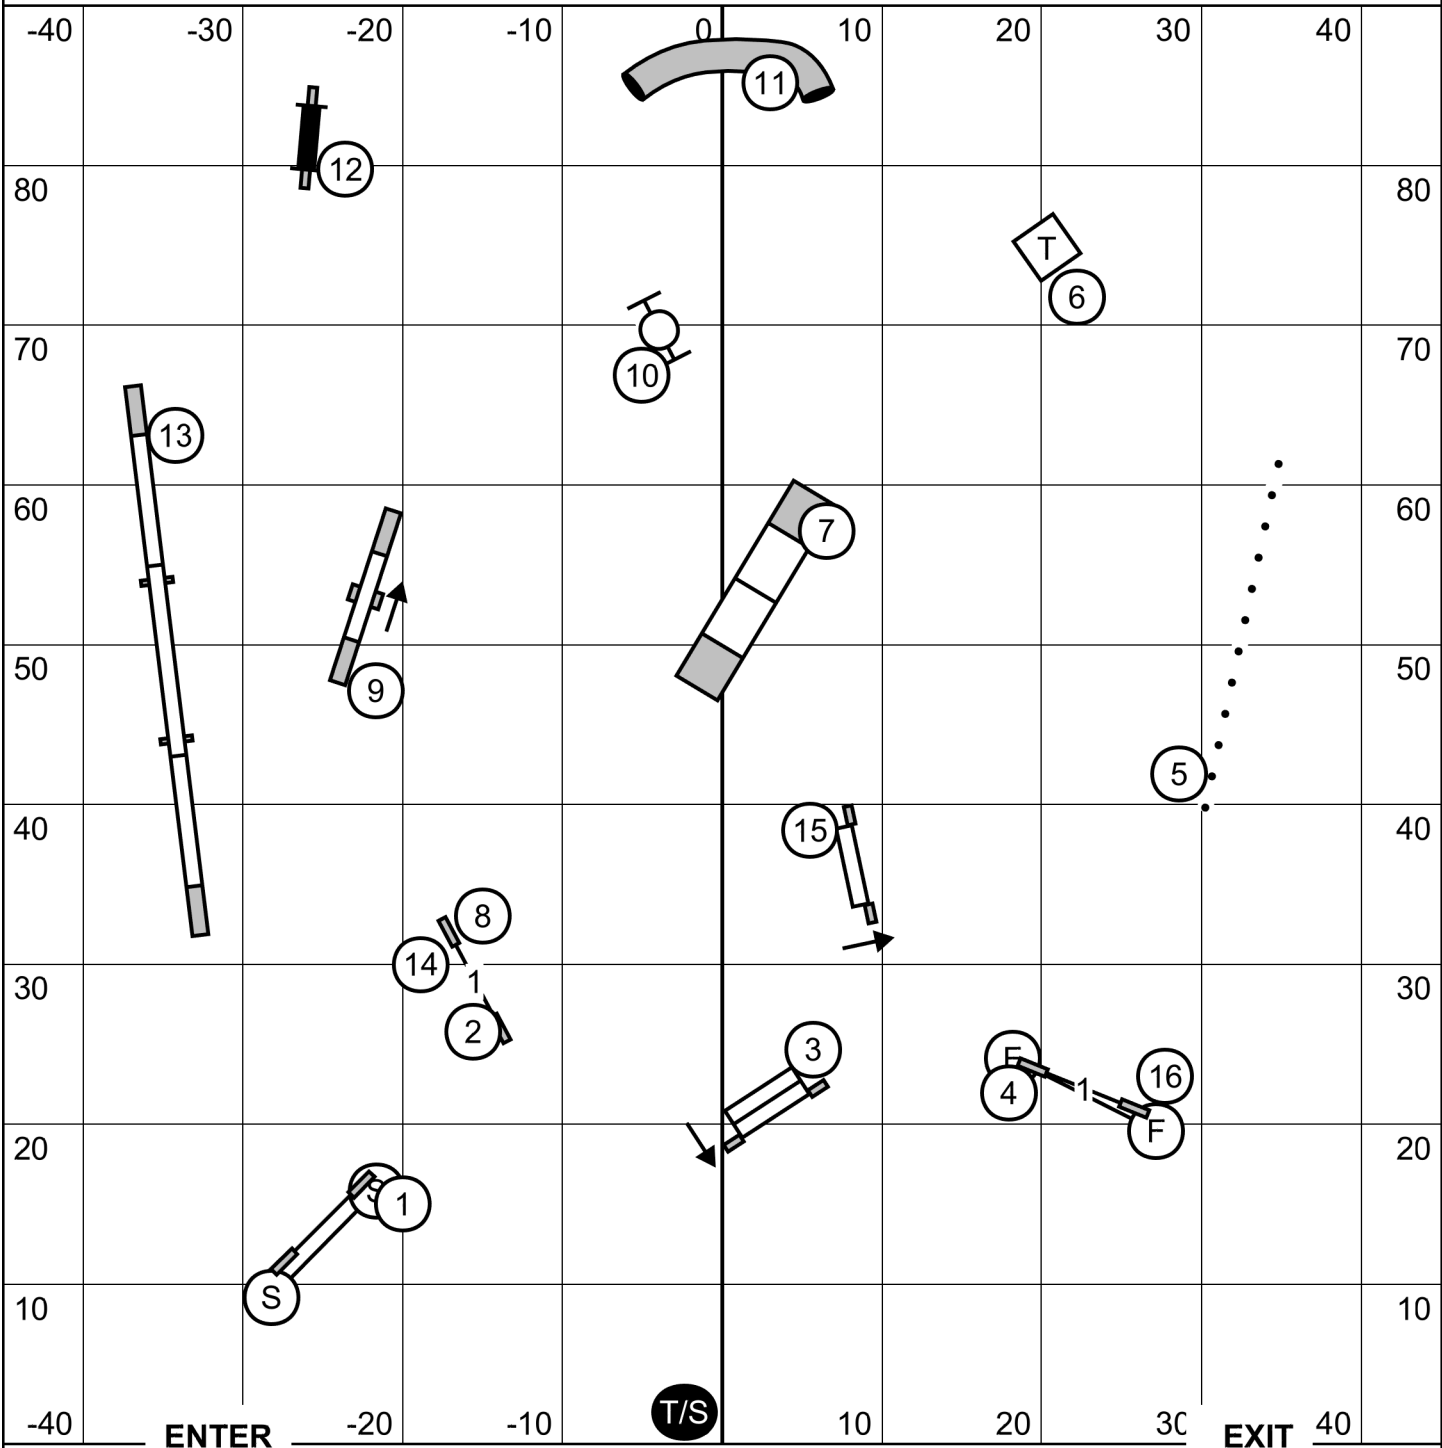

Baytown Kennel Club
 Agility Trial - Love and Laughter Dog Arena
 Cleveland, TX
 Sunday, November 3, 2024

Master Excellent Standard
 Ring: 90' X 90'
 Indoors on Dirt
 Judge: Candy Nettles

Please enter when the dog in the ring is at #17

Baytown Kennel Club
 Agility Trial - Love and Laughter Dog Arena
 Cleveland, TX
 Sunday, November 3, 2024

Open Standard
 Ring: 90' X 90'
 Indoors on Dirt
 Judge: Candy Nettles

Please enter when the dog in the ring is at #15

Baytown Kennel Club
 Agility Trial - Love and Laughter Dog Arena
 Cleveland, TX
 Sunday, November 3, 2024

Novice Standard
 Ring: 90' X 90'
 Indoors on Dirt
 Judge: Candy Nettles

Please enter when the dog in the ring is at #154

Baytown Kennel Club
Agility Trial - Love and Laughter Dog Arena
Cleveland, TX
Sunday, November 3, 2024

Master Excellent JWW
Ring: 90' X 90'
Indoors on Dirt
Judge: Candy Nettles

ENTER

EXIT

Please enter when the dog in the ring is at #18