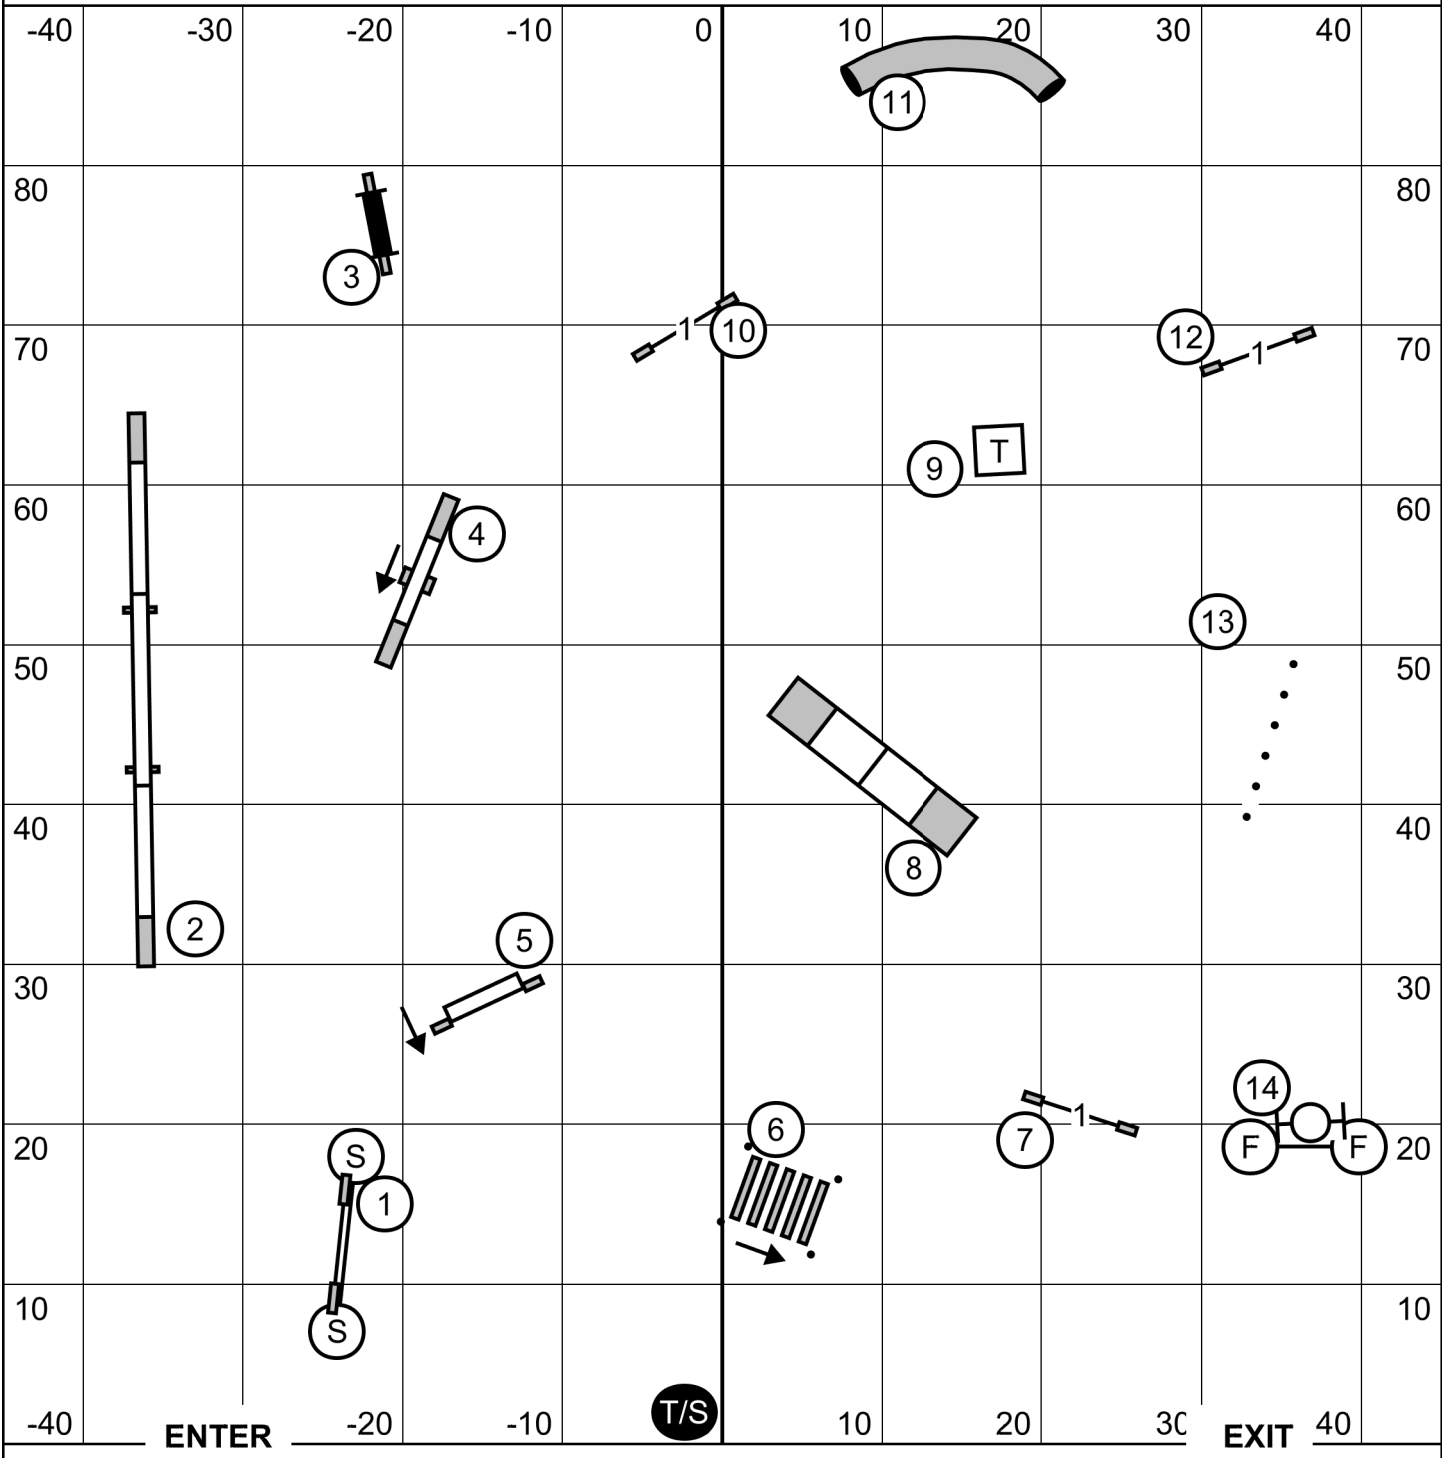

Baytown Kennel Club
 Agility Trial - Love and Laughter Dog Arena
 Cleveland, TX
 Sunday, November 3, 2024

Master Excellent Standard
 Ring: 90' X 90'
 Indoors on Dirt
 Judge: Candy Nettles

Please enter when the dog in the ring is at #17

Baytown Kennel Club
 Agility Trial - Love and Laughter Dog Arena
 Cleveland, TX
 Sunday, November 3, 2024

Open Standard
 Ring: 90' X 90'
 Indoors on Dirt
 Judge: Candy Nettles

Please enter when the dog in the ring is at #15

Baytown Kennel Club
 Agility Trial - Love and Laughter Dog Arena
 Cleveland, TX
 Sunday, November 3, 2024

Novice Standard
 Ring: 90' X 90'
 Indoors on Dirt
 Judge: Candy Nettles

Please enter when the dog in the ring is at #154

Baytown Kennel Club
Agility Trial - Love and Laughter Dog Arena
Cleveland, TX
Sunday, November 3, 2024

Master Excellent JWW
Ring: 90' X 90'
Indoors on Dirt
Judge: Candy Nettles

ENTER

EXIT

Please enter when the dog in the ring is at #18