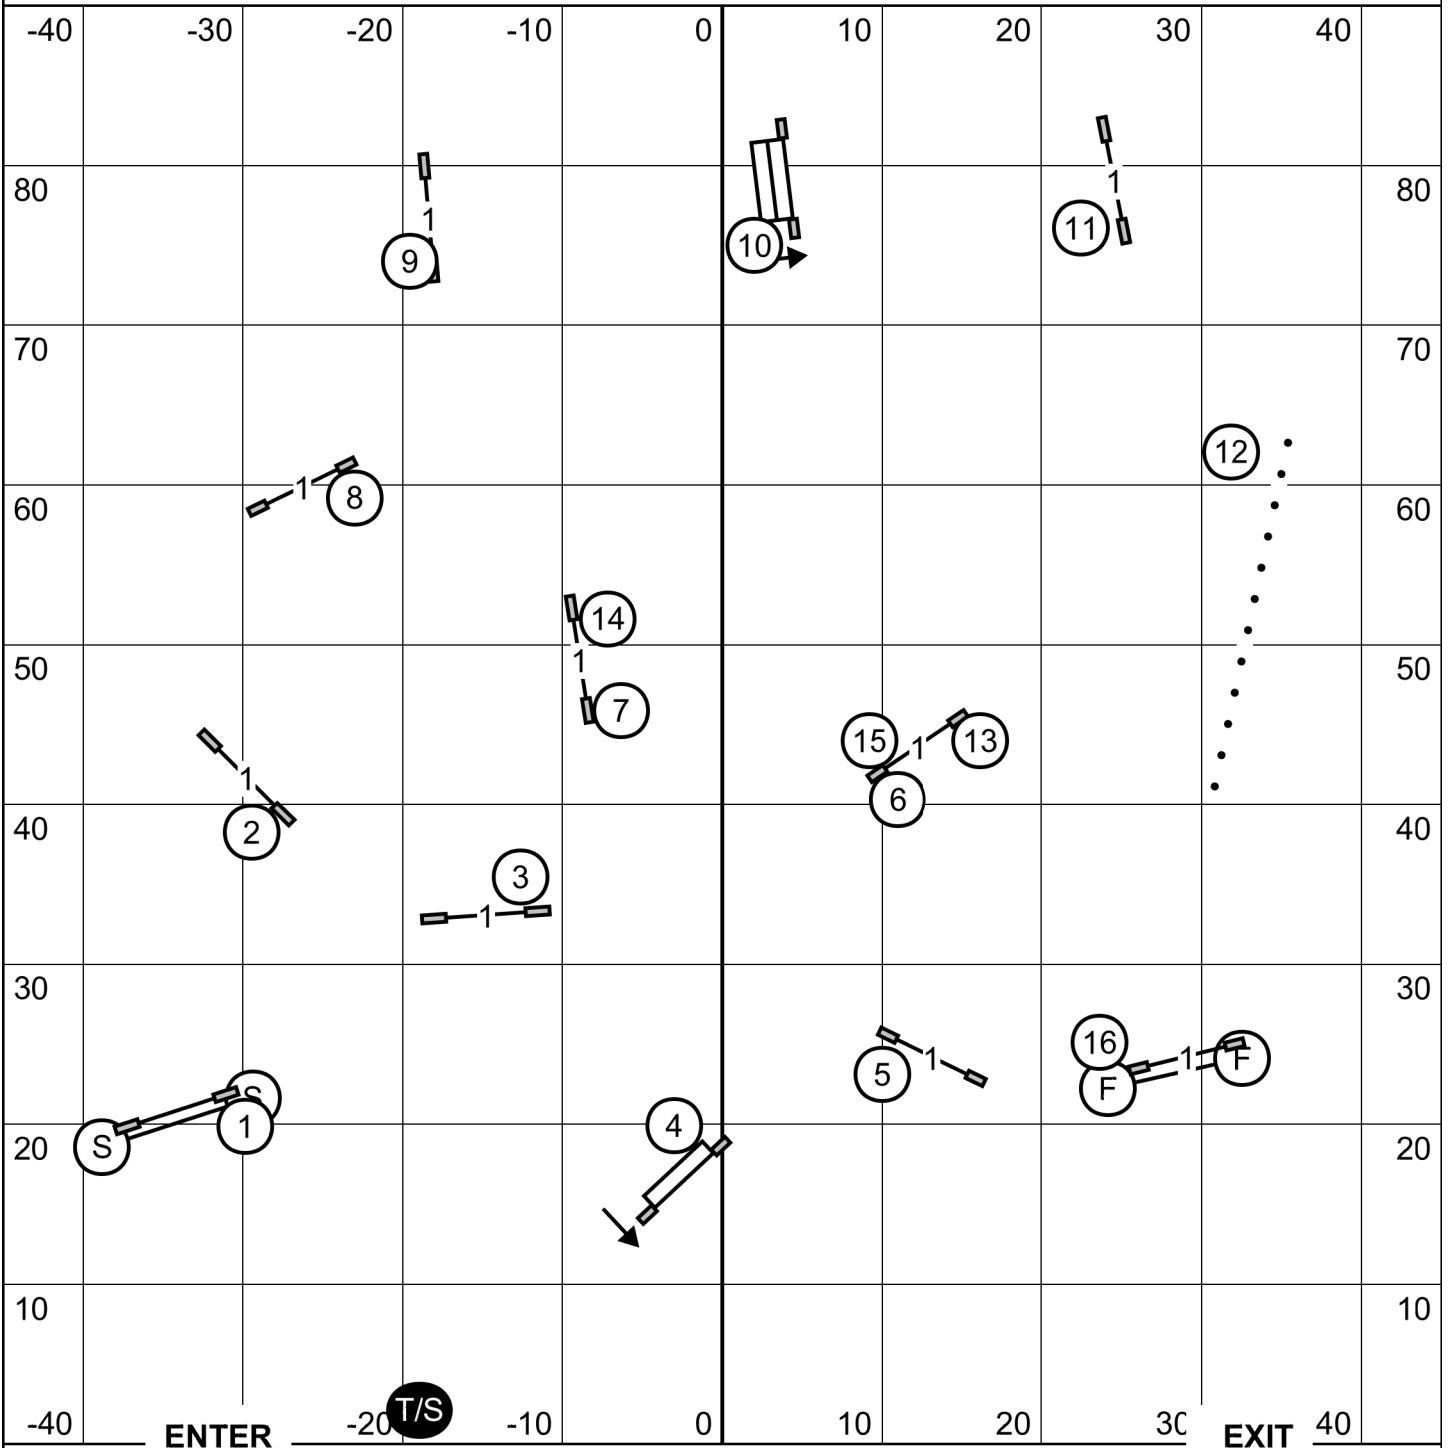

Baytown Kennel Club
 Agility Trial - Love and Laughter Dog Arena
 Cleveland, TX
 Sunday, November 3, 2024

Master Excellent Standard
 Ring: 90' X 90'
 Indoors on Dirt
 Judge: Candy Nettles

Please enter when the dog in the ring is at #17

Baytown Kennel Club
 Agility Trial - Love and Laughter Dog Arena
 Cleveland, TX
 Sunday, November 3, 2024

Novice Standard
 Ring: 90' X 90'
 Indoors on Dirt
 Judge: Candy Nettles

Please enter when the dog in the ring is at #154

Baytown Kennel Club
Agility Trial - Love and Laughter Dog Arena
Cleveland, TX
Sunday, November 3, 2024

Master Excellent JWW
Ring: 90' X 90'
Indoors on Dirt
Judge: Candy Nettles

ENTER

EXIT

Please enter when the dog in the ring is at #18

Baytown Kennel Club
 Agility Trial - Love and Laughter Dog Arena
 Cleveland, TX
 Sunday, November 3, 2024

Open JWW
 Ring: 90' X 90'
 Indoors on Dirt
 Judge: Candy Nettles

Please enter when the dog in the ring is at #14