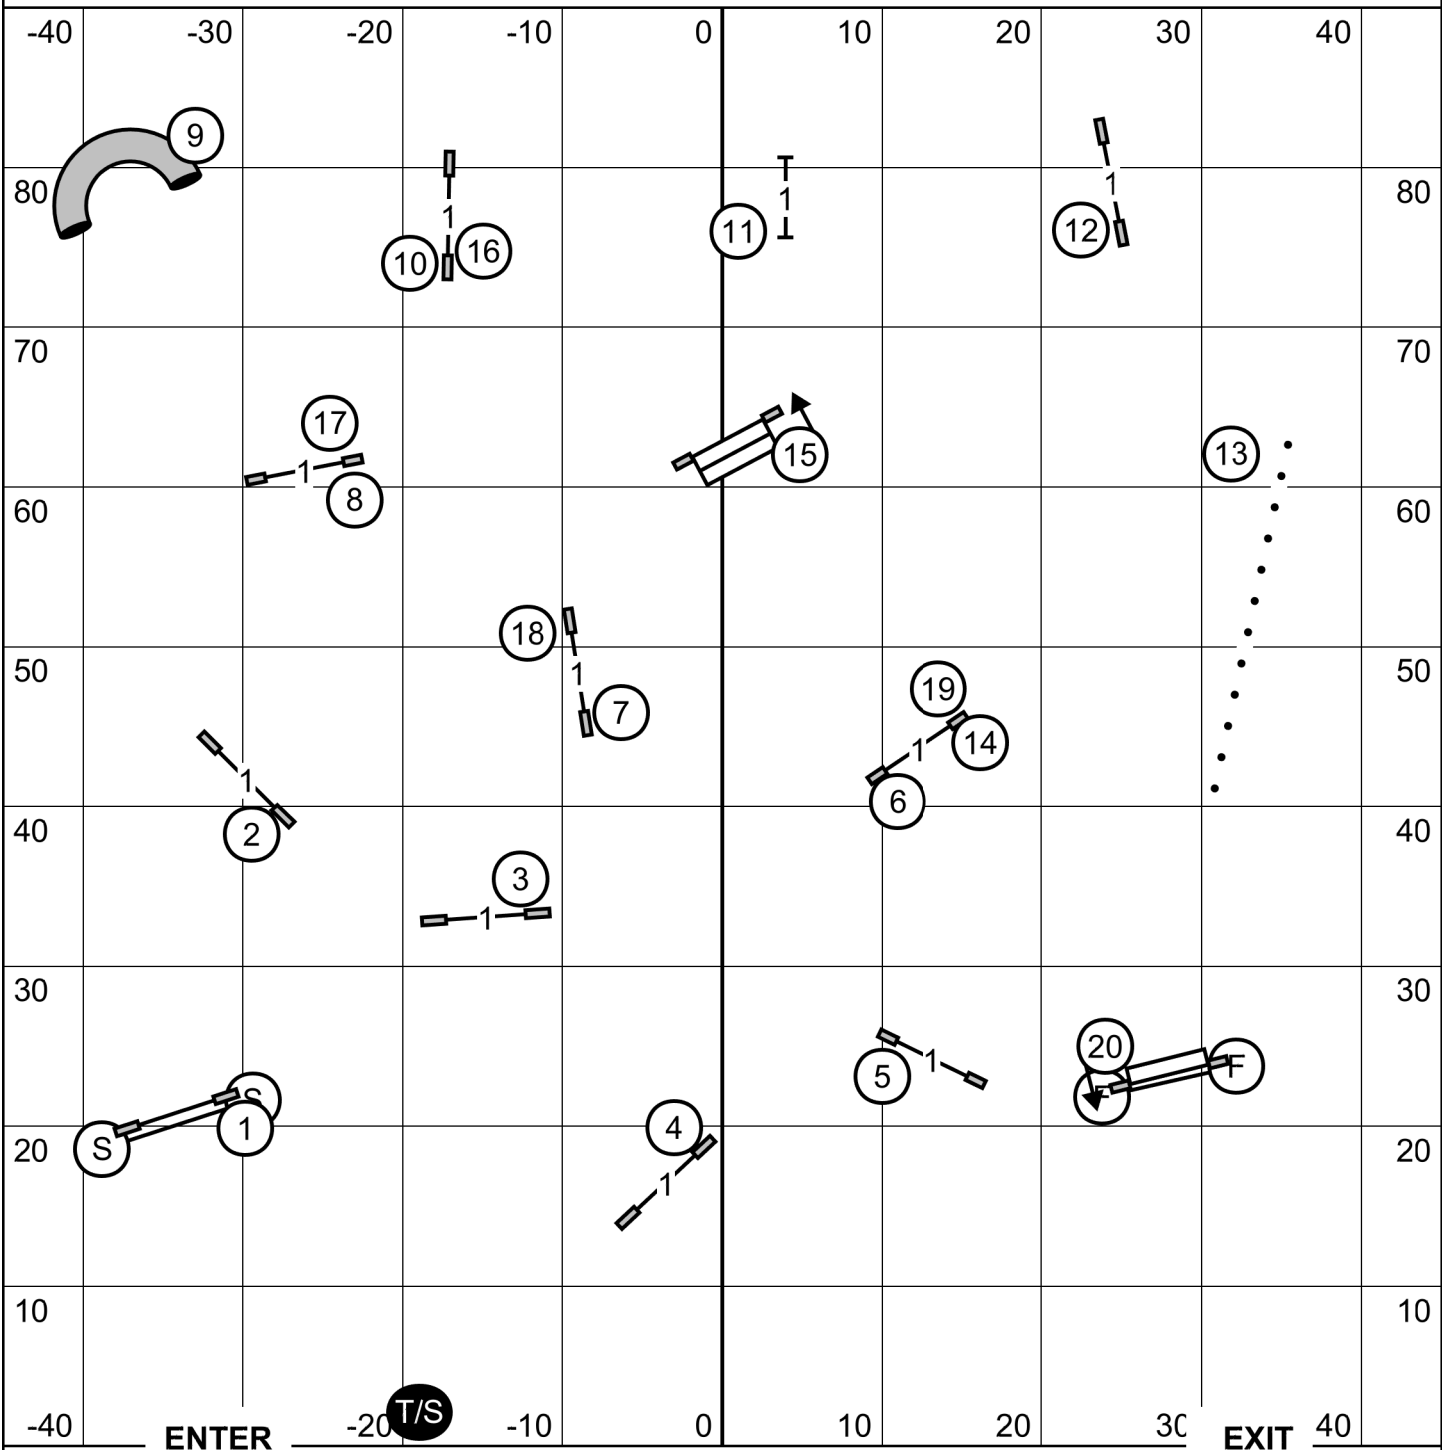

Baytown Kennel Club
 Agility Trial - Love and Laughter Dog Arena
 Cleveland, TX
 Sunday, November 3, 2024

Master Excellent Standard
 Ring: 90' X 90'
 Indoors on Dirt
 Judge: Candy Nettles

Please enter when the dog in the ring is at #17

Baytown Kennel Club
 Agility Trial - Love and Laughter Dog Arena
 Cleveland, TX
 Sunday, November 3, 2024

Open Standard
 Ring: 90' X 90'
 Indoors on Dirt
 Judge: Candy Nettles

Please enter when the dog in the ring is at #15

Baytown Kennel Club
 Agility Trial - Love and Laughter Dog Arena
 Cleveland, TX
 Sunday, November 3, 2024

Novice Standard
 Ring: 90' X 90'
 Indoors on Dirt
 Judge: Candy Nettles

Please enter when the dog in the ring is at #154

Baytown Kennel Club
Agility Trial - Love and Laughter Dog Arena
Cleveland, TX
Sunday, November 3, 2024

Master Excellent JWW
Ring: 90' X 90'
Indoors on Dirt
Judge: Candy Nettles

ENTER

EXIT

Please enter when the dog in the ring is at #18