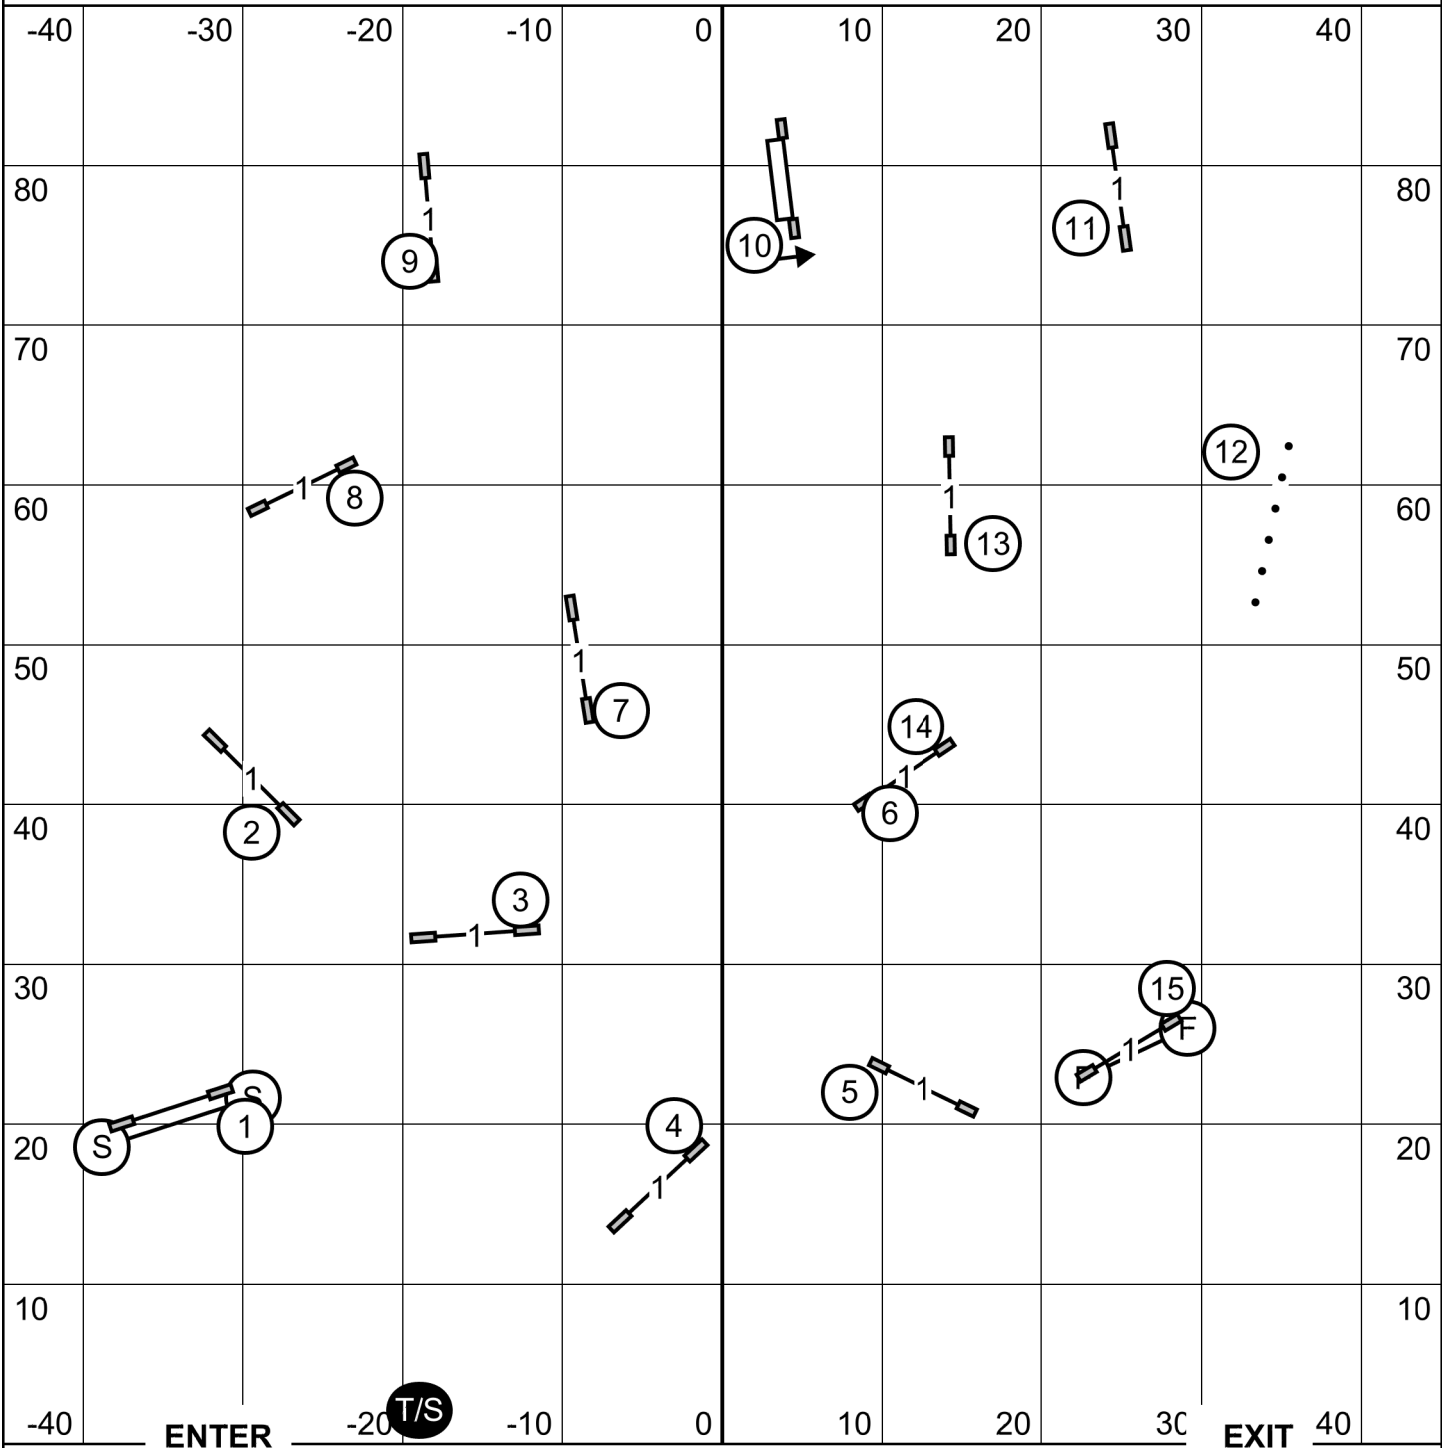

Baytown Kennel Club
 Agility Trial - Love and Laughter Dog Arena
 Cleveland, TX
 Sunday, November 3, 2024

Master Excellent Standard
 Ring: 90' X 90'
 Indoors on Dirt
 Judge: Candy Nettles

Please enter when the dog in the ring is at #17

Baytown Kennel Club
Agility Trial - Love and Laughter Dog Arena
Cleveland, TX
Sunday, November 3, 2024

Master Excellent JWW
Ring: 90' X 90'
Indoors on Dirt
Judge: Candy Nettles

ENTER

EXIT

Please enter when the dog in the ring is at #18

Baytown Kennel Club
 Agility Trial - Love and Laughter Dog Arena
 Cleveland, TX
 Sunday, November 3, 2024

Open JWW
 Ring: 90' X 90'
 Indoors on Dirt
 Judge: Candy Nettles

Please enter when the dog in the ring is at #14

Baytown Kennel Club
 Agility Trial - Love and Laughter Dog Arena
 Cleveland, TX
 Sunday, November 3, 2024

Novice JWW
 Ring: 90' X 90'
 Indoors on Dirt
 Judge: Candy Nettles

Please enter when the dog in the ring is at #13