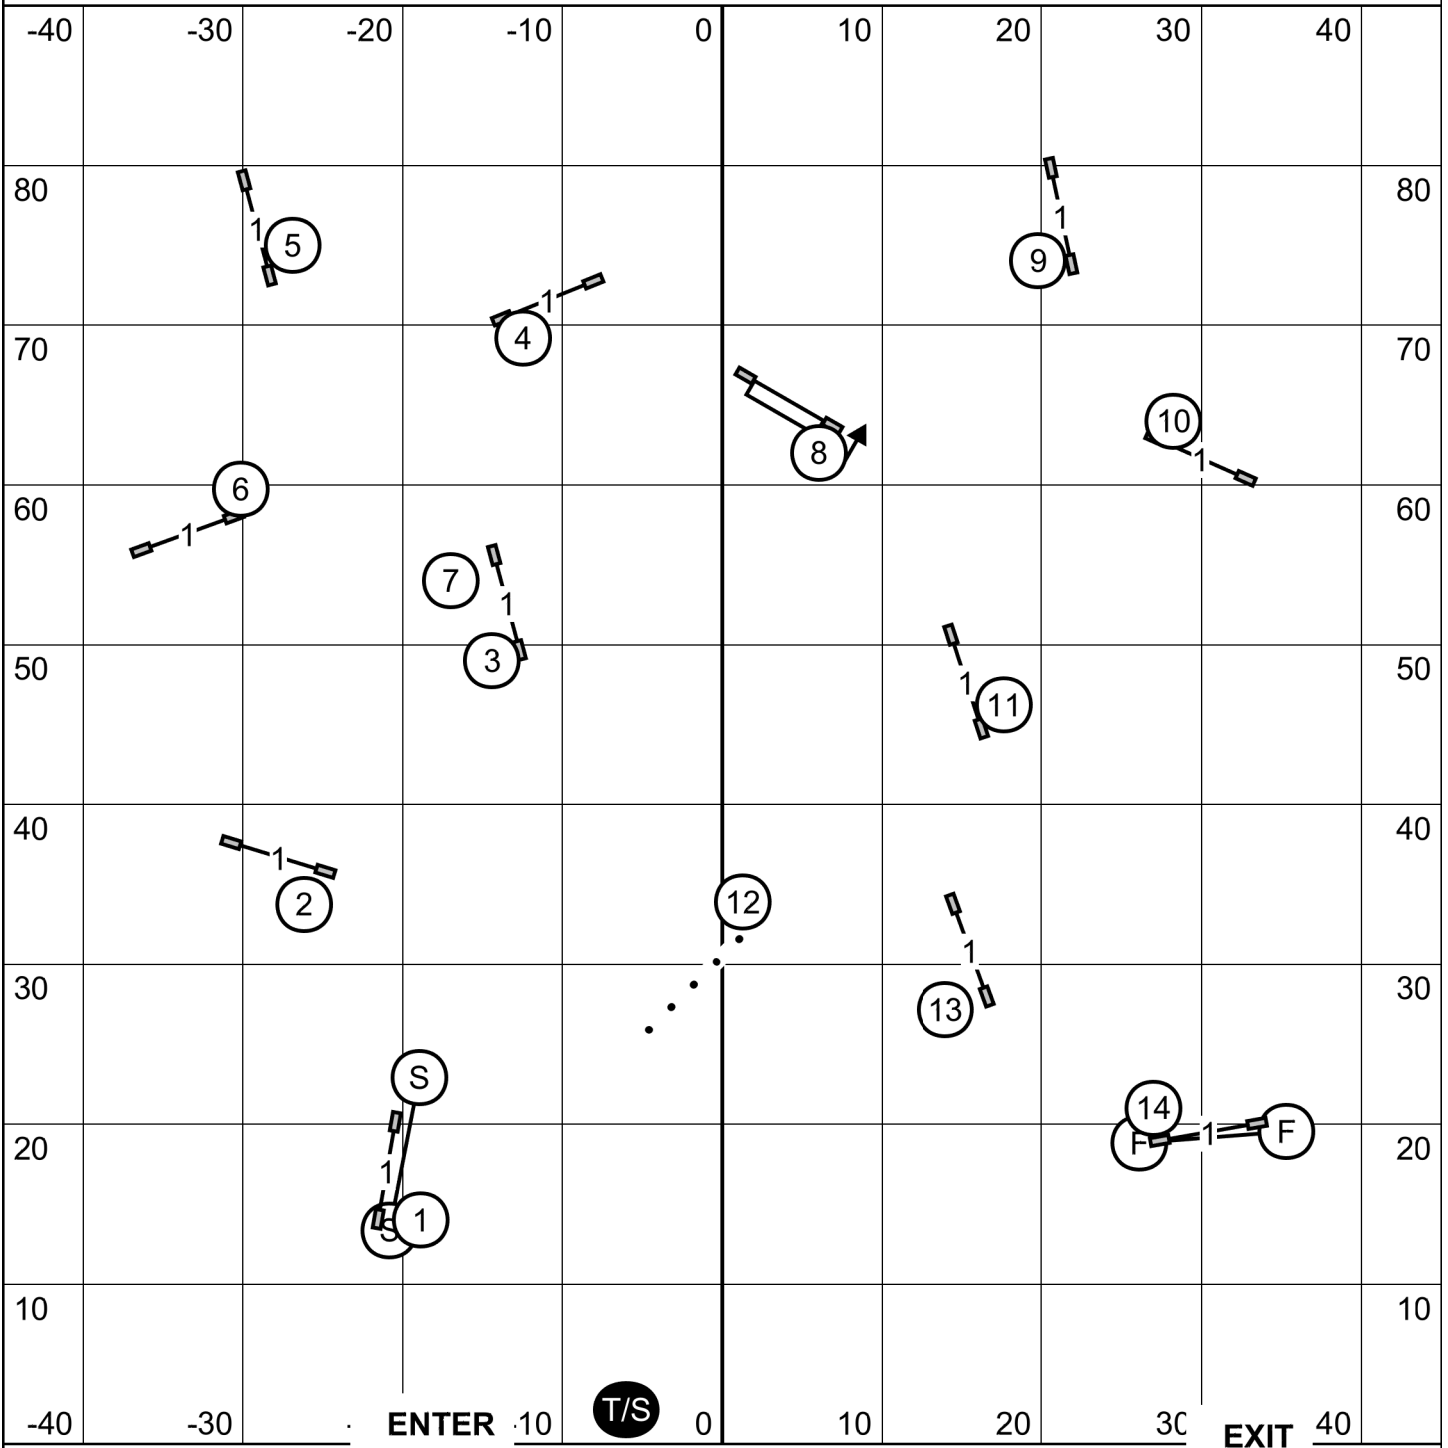

Please enter when the dog in the ring is at #17

Baytown Kennel Club  
 Agility Trial - Love and Laughter Dog Arena  
 Cleveland, TX  
 Friday, November 1, 2024

**Master Excellent JWW**  
 Ring: 90' X 90'  
 Indoors on Dirt  
 Judge: Candy Nettles

Please enter when the dog in the ring is at #17

Baytown Kennel Club  
 Agility Trial - Love and Laughter Dog Arena  
 Cleveland, TX  
 Friday, November 1, 2024

**Open JWW**  
 Ring: 90' X 90'  
 Indoors on Dirt  
 Judge: Candy Nettles

Please enter when the dog in the ring is at #15

Baytown Kennel Club  
 Agility Trial - Love and Laughter Dog Arena  
 Cleveland, TX  
 Friday, November 1, 2024

**Novice JWW**  
 Ring: 90' X 90'  
 Indoors on Dirt  
 Judge: Candy Nettles