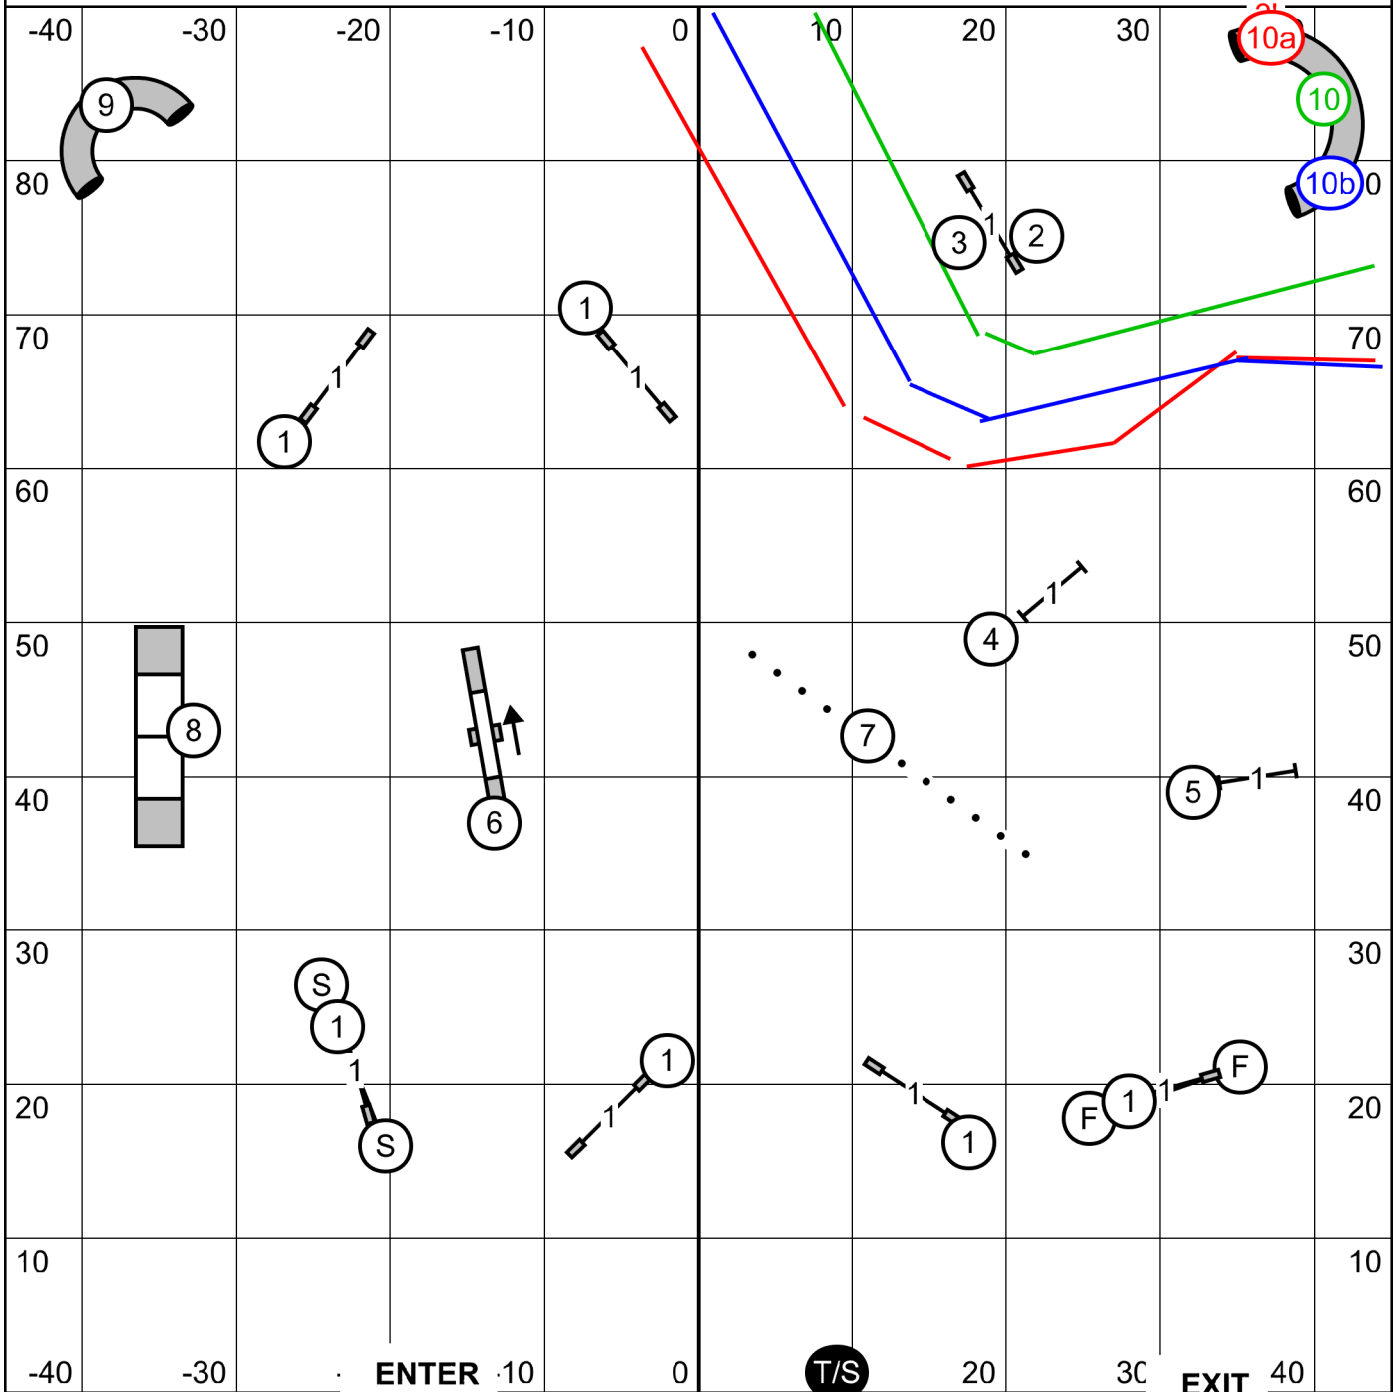

Baytown Kennel Club  
 Agility Trial - Love and Laughter Dog Arena  
 Cleveland, TX  
 Friday, November 1, 2024

**FAST (All Levels)**  
 Ring: 90' X 90'  
 Indoors on Dirt  
 Judge: Candy Nettles

**Excellent Send = 3 - 10a - 2 = 15Pts, + Bonus (20 Pts) = 35 Pts, 60 Pts Needed to Q**  
**Open Send = 3 - 10 b - 2 = 15 Pts, + Bonus (20Pts) = 35 Pts, 55 Pts Needed to Q**  
**Novice Send = 3 - 10 =13 Pts, plus Bonus (20 pts) = 33 Pts, 50 Pts Needed to Q**

Baytown Kennel Club  
 Agility Trial - Love and Laughter Dog Arena  
 Cleveland, TX  
 Friday, November 1, 2024

**Premier Standard**  
 Ring: 90' X 90'  
 Indoors on Dirt  
 Judge: Candy Nettles

Please enter when the dog in the ring is at #18

Baytown Kennel Club  
 Agility Trial - Love and Laughter Dog Arena  
 Cleveland, TX  
 Friday, November 1, 2024

**Master Excellent Standard**  
 Ring: 90' X 90'  
 Indoors on Dirt  
 Judge: Candy Nettles

Please enter when the dog in the ring is at #16

Baytown Kennel Club  
 Agility Trial - Love and Laughter Dog Arena  
 Cleveland, TX  
 Friday, November 1, 2024

**Open Standard**  
 Ring: 90' X 90'  
 Indoors on Dirt  
 Judge: Candy Nettles