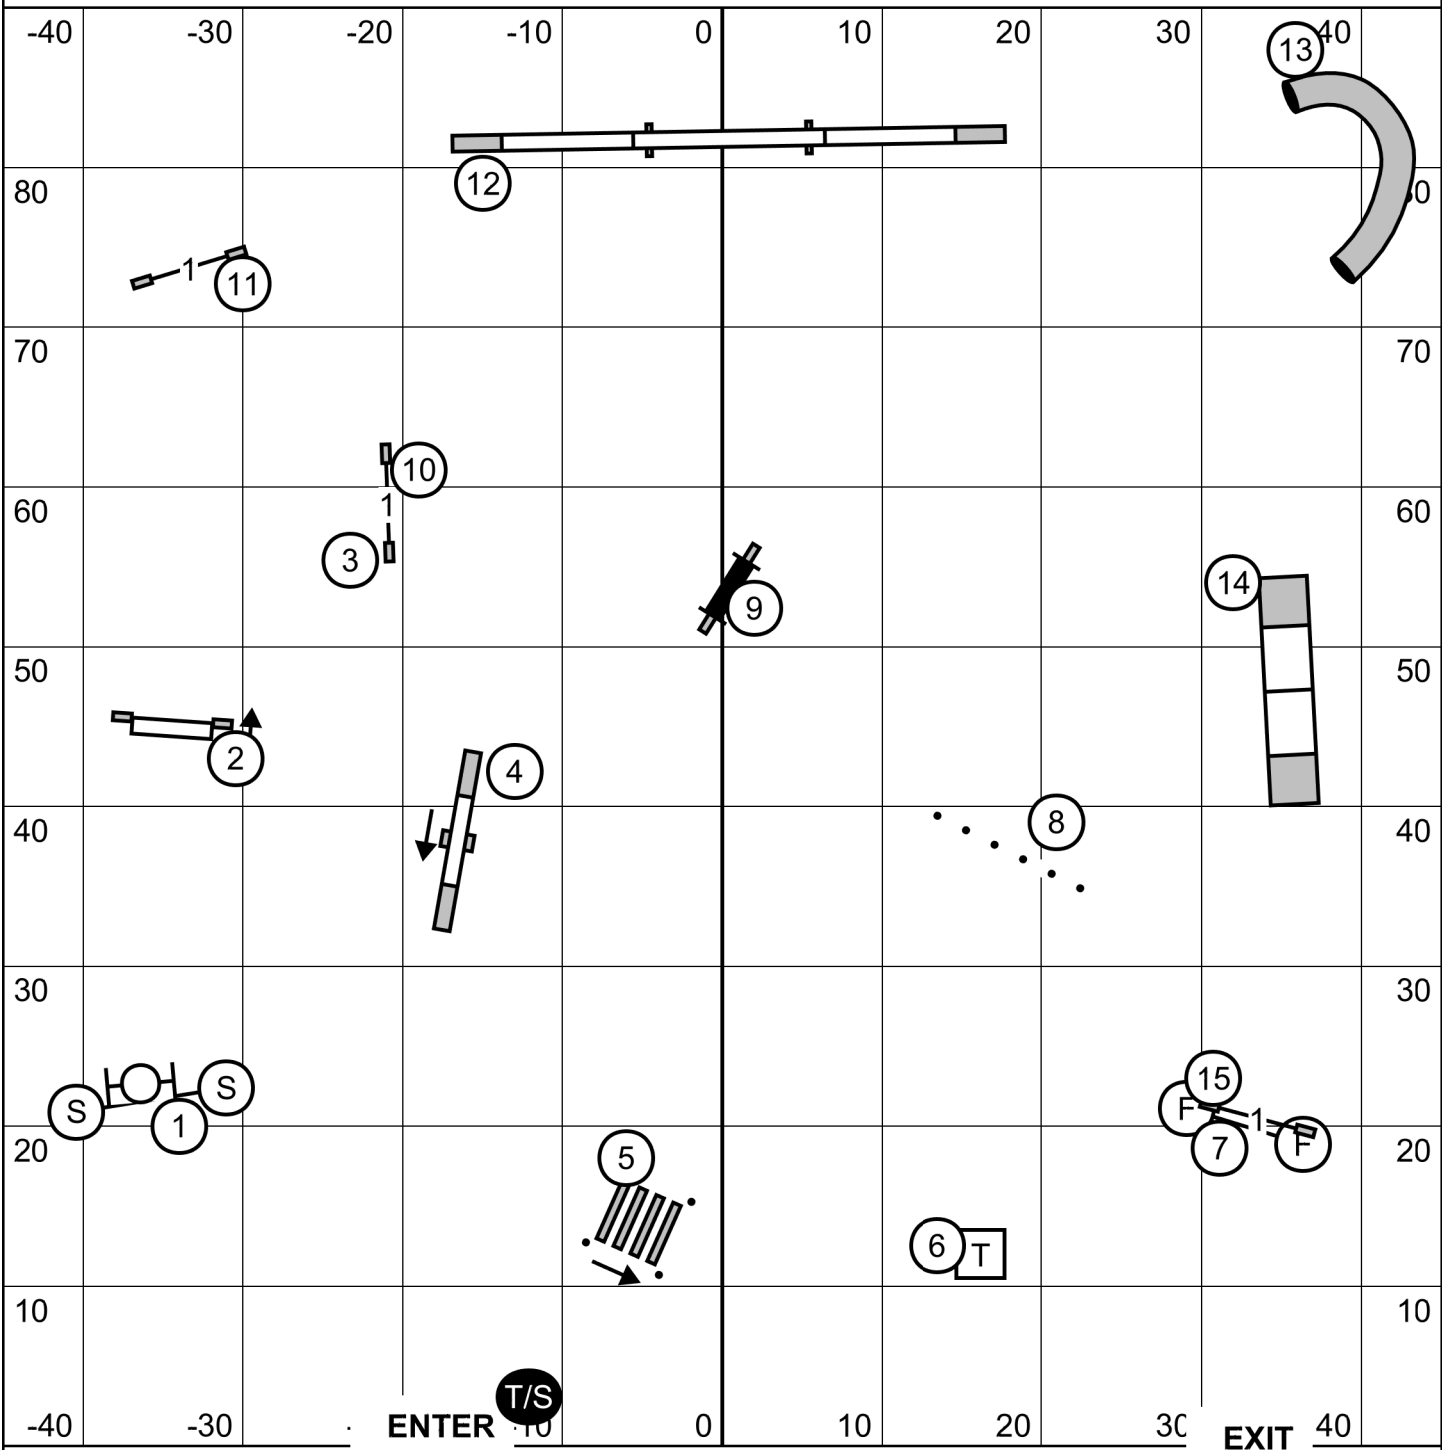

Baytown Kennel Club  
 Agility Trial - Love and Laughter Dog Arena  
 Cleveland, TX  
 Friday, November 1, 2024

**FAST (All Levels)**  
 Ring: 90' X 90'  
 Indoors on Dirt  
 Judge: Candy Nettles

**Excellent Send = 3 - 10a - 2 = 15Pts, + Bonus (20 Pts) = 35 Pts, 60 Pts Needed to Q**  
**Open Send = 3 - 10 b - 2 = 15 Pts, + Bonus (20Pts) = 35 Pts, 55 Pts Needed to Q**  
**Novice Send = 3 - 10 =13 Pts, plus Bonus (20 pts) = 33 Pts, 50 Pts Needed to Q**

Baytown Kennel Club  
 Agility Trial - Love and Laughter Dog Arena  
 Cleveland, TX  
 Friday, November 1, 2024

**Master Excellent Standard**  
 Ring: 90' X 90'  
 Indoors on Dirt  
 Judge: Candy Nettles

Please enter when the dog in the ring is at #16

Baytown Kennel Club  
 Agility Trial - Love and Laughter Dog Arena  
 Cleveland, TX  
 Friday, November 1, 2024

**Open Standard**  
 Ring: 90' X 90'  
 Indoors on Dirt  
 Judge: Candy Nettles

Please enter when the dog in the ring is at #15

Baytown Kennel Club  
 Agility Trial - Love and Laughter Dog Arena  
 Cleveland, TX  
 Friday, November 1, 2024

**Novice Standard**  
 Ring: 90' X 90'  
 Indoors on Dirt  
 Judge: Candy Nettles