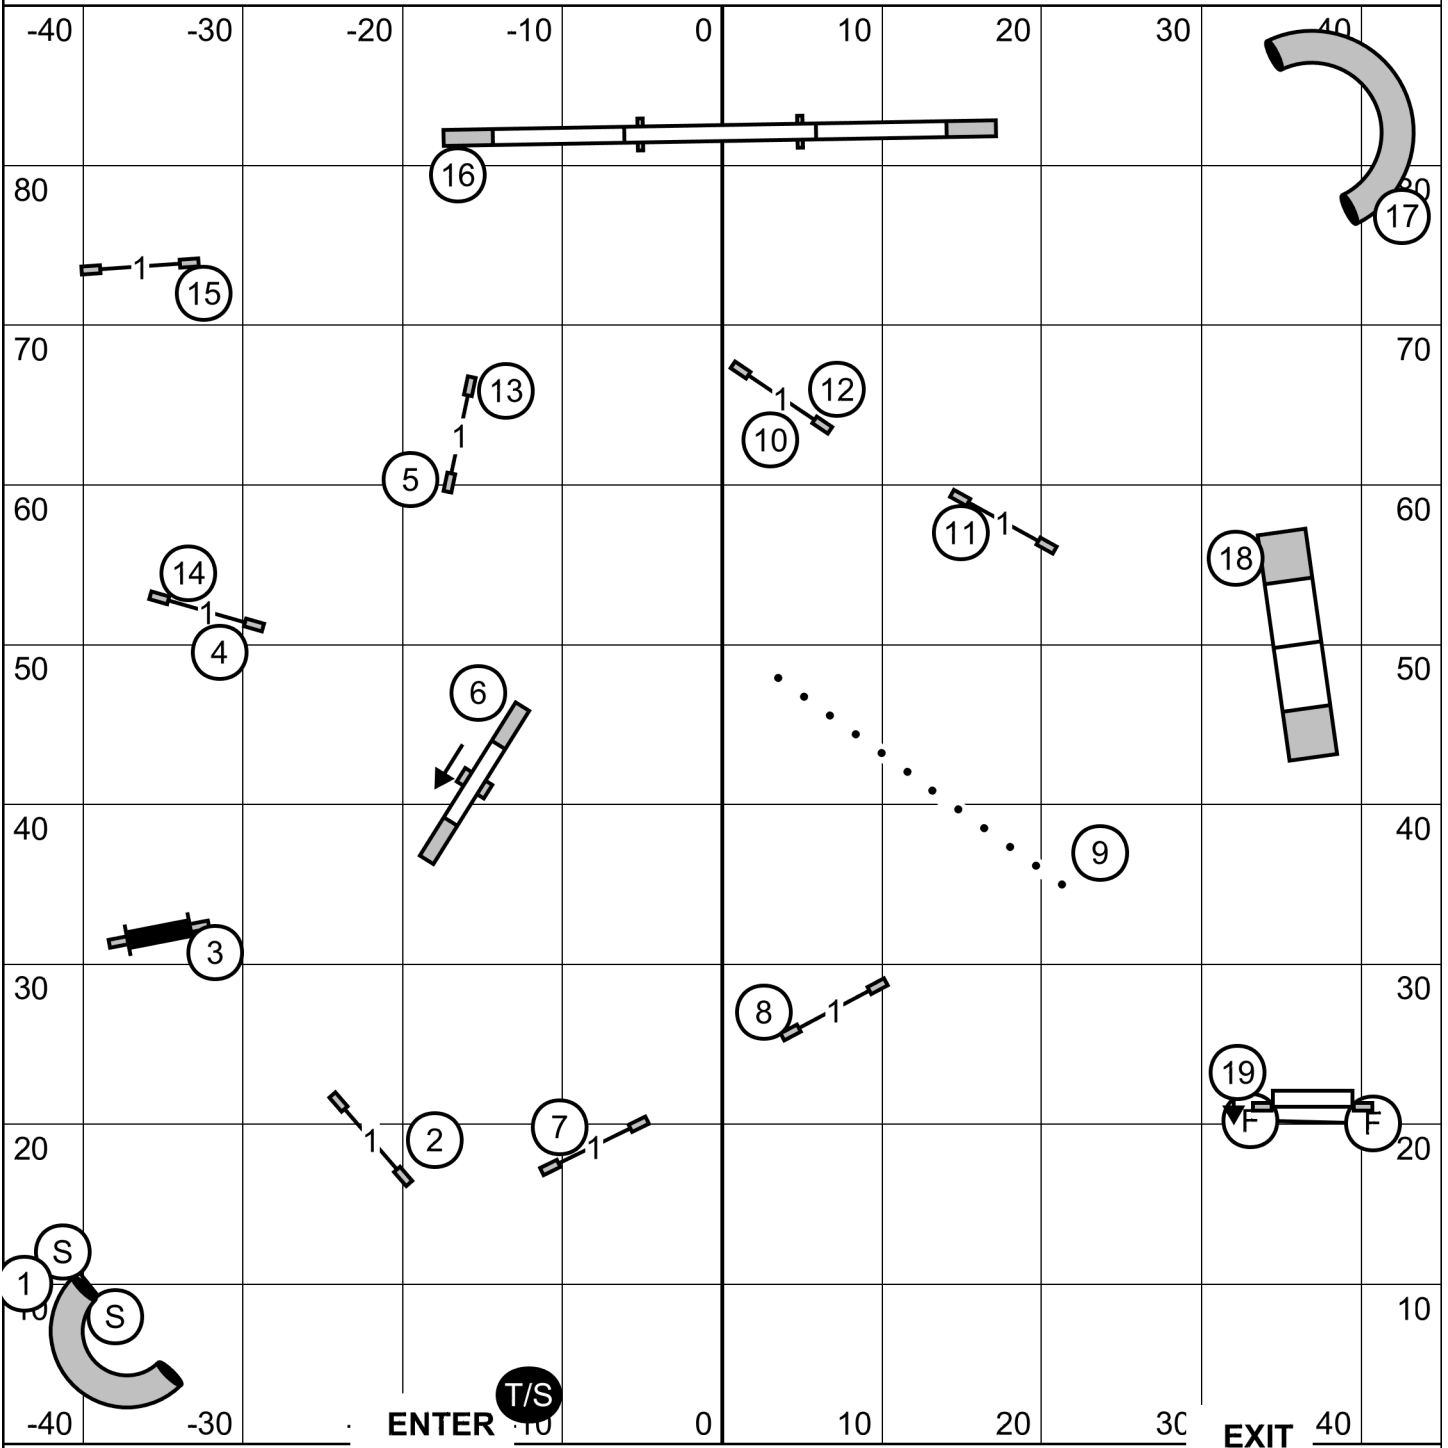

Baytown Kennel Club  
 Agility Trial - Love and Laughter Dog Arena  
 Cleveland, TX  
 Friday, November 1, 2024

**FAST (All Levels)**  
 Ring: 90' X 90'  
 Indoors on Dirt  
 Judge: Candy Nettles

**Excellent Send = 3 - 10a - 2 = 15Pts, + Bonus (20 Pts) = 35 Pts, 60 Pts Needed to Q**  
**Open Send = 3 - 10 b - 2 = 15 Pts, + Bonus (20Pts) = 35 Pts, 55 Pts Needed to Q**  
**Novice Send = 3 - 10 =13 Pts, plus Bonus (20 pts) = 33 Pts, 50 Pts Needed to Q**

Baytown Kennel Club  
 Agility Trial - Love and Laughter Dog Arena  
 Cleveland, TX  
 Friday, November 1, 2024

**Premier Standard**  
 Ring: 90' X 90'  
 Indoors on Dirt  
 Judge: Candy Nettles

Please enter when the dog in the ring is at #18

Baytown Kennel Club  
 Agility Trial - Love and Laughter Dog Arena  
 Cleveland, TX  
 Friday, November 1, 2024

**Master Excellent Standard**  
 Ring: 90' X 90'  
 Indoors on Dirt  
 Judge: Candy Nettles

Please enter when the dog in the ring is at #16

Baytown Kennel Club  
 Agility Trial - Love and Laughter Dog Arena  
 Cleveland, TX  
 Friday, November 1, 2024

**Open Standard**  
 Ring: 90' X 90'  
 Indoors on Dirt  
 Judge: Candy Nettles