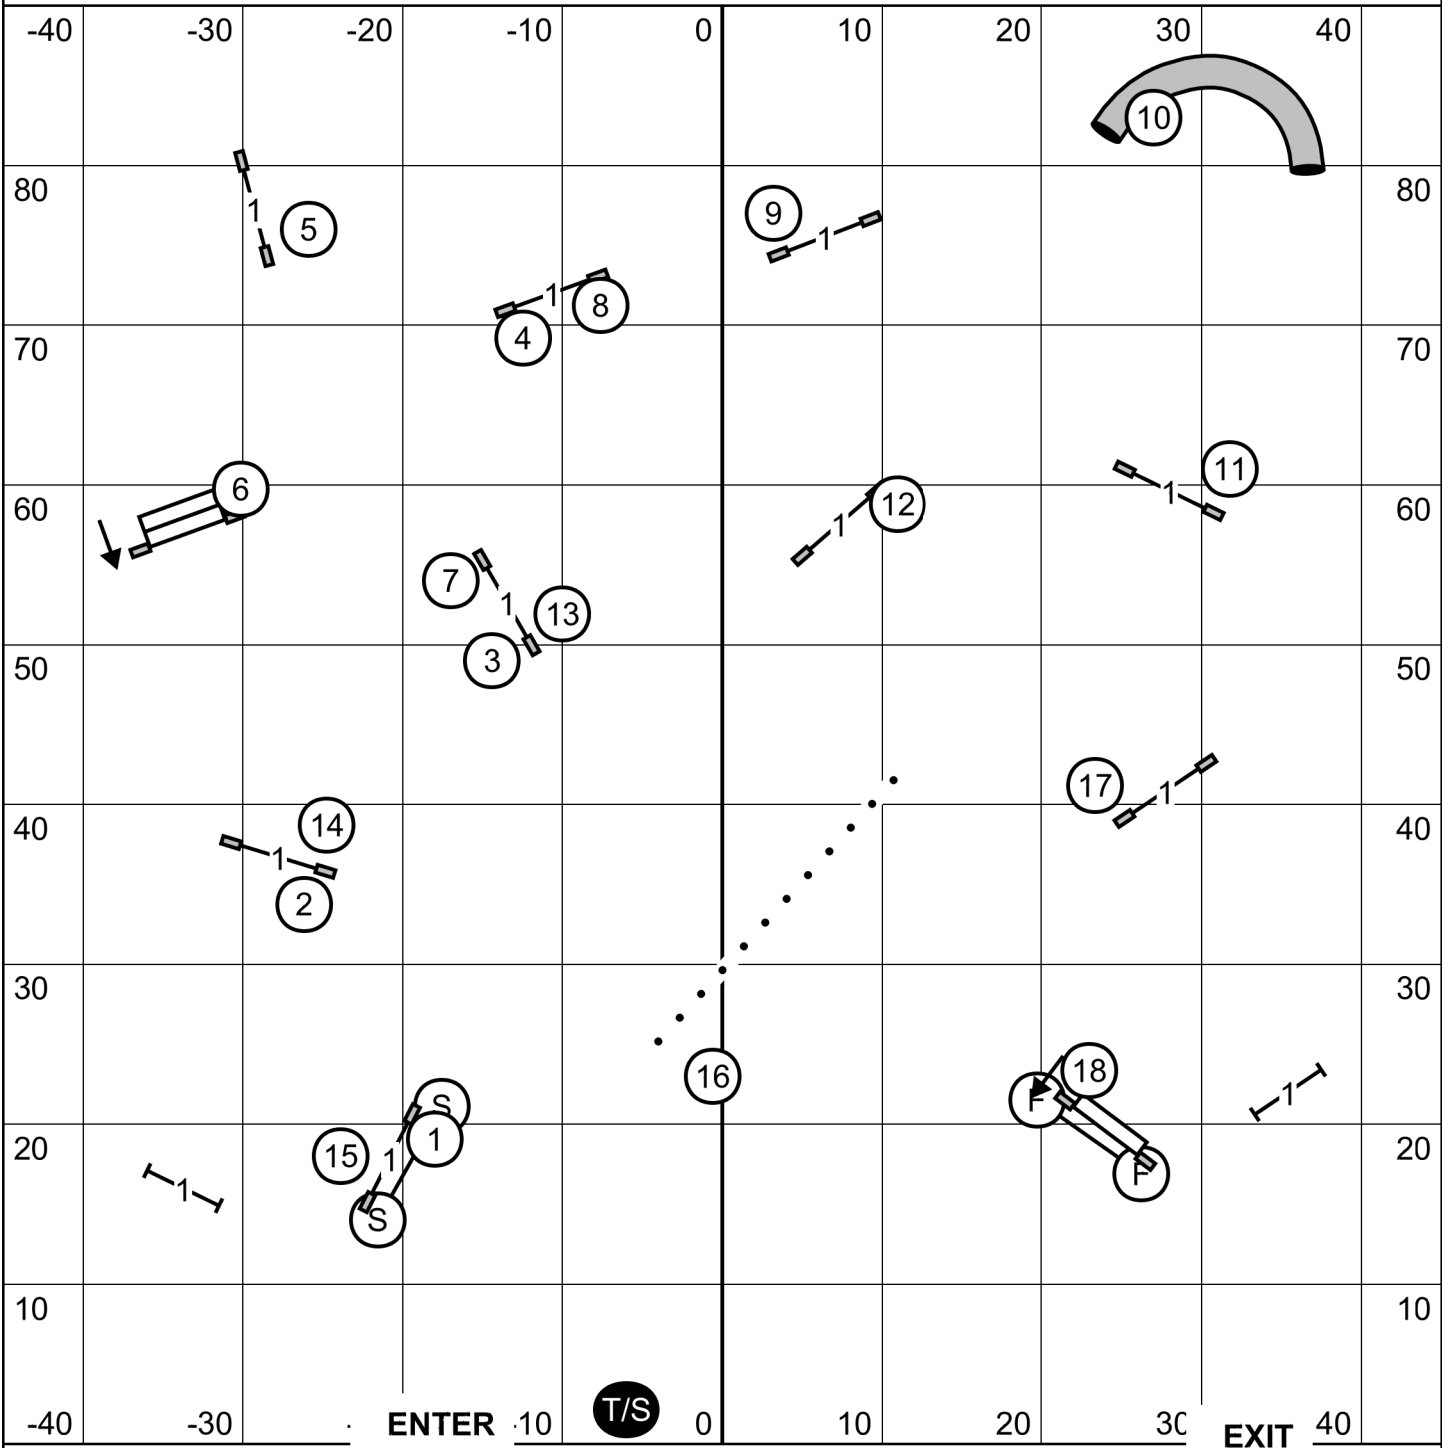

Please enter when the dog in the ring is at #15

Baytown Kennel Club  
 Agility Trial - Love and Laughter Dog Arena  
 Cleveland, TX  
 Friday, November 1, 2024

**Novice Standard**  
 Ring: 90' X 90'  
 Indoors on Dirt  
 Judge: Candy Nettles

Please enter when the dog in the ring is at #15

Baytown Kennel Club  
 Agility Trial - Love and Laughter Dog Arena  
 Cleveland, TX  
 Friday, November 1, 2024

**Premier JWW**  
 Ring: 90' X 90'  
 Indoors on Dirt  
 Judge: Candy Nettles

Please enter when the dog in the ring is at #17

Baytown Kennel Club  
 Agility Trial - Love and Laughter Dog Arena  
 Cleveland, TX  
 Friday, November 1, 2024

**Master Excellent JWW**  
 Ring: 90' X 90'  
 Indoors on Dirt  
 Judge: Candy Nettles

Please enter when the dog in the ring is at #17

Baytown Kennel Club  
 Agility Trial - Love and Laughter Dog Arena  
 Cleveland, TX  
 Friday, November 1, 2024

**Open JWW**  
 Ring: 90' X 90'  
 Indoors on Dirt  
 Judge: Candy Nettles