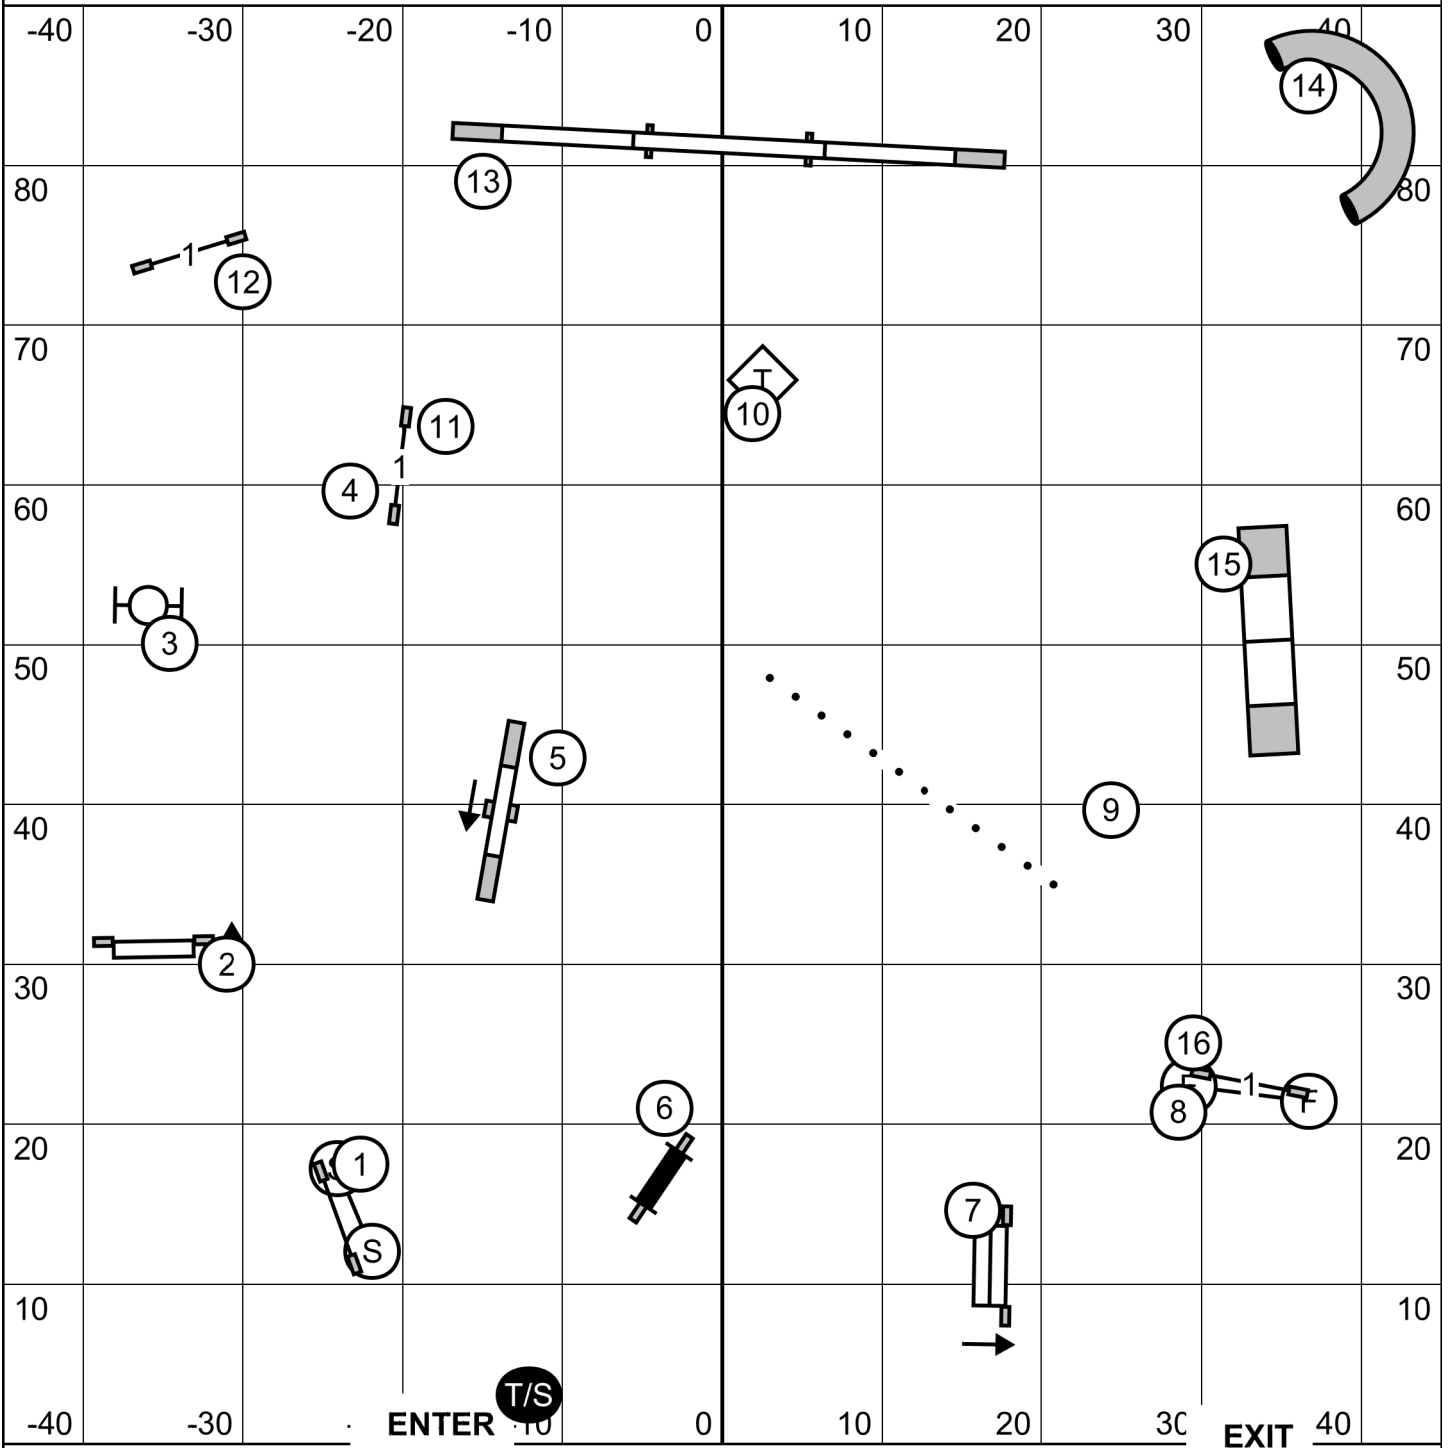

Baytown Kennel Club  
 Agility Trial - Love and Laughter Dog Arena  
 Cleveland, TX  
 Friday, November 1, 2024

**FAST (All Levels)**  
 Ring: 90' X 90'  
 Indoors on Dirt  
 Judge: Candy Nettles

**Excellent Send = 3 - 10a - 2 = 15Pts, + Bonus (20 Pts) = 35 Pts, 60 Pts Needed to Q**  
**Open Send = 3 - 10 b - 2 = 15 Pts, + Bonus (20Pts) = 35 Pts, 55 Pts Needed to Q**  
**Novice Send = 3 - 10 =13 Pts, plus Bonus (20 pts) = 33 Pts, 50 Pts Needed to Q**

Baytown Kennel Club  
 Agility Trial - Love and Laughter Dog Arena  
 Cleveland, TX  
 Friday, November 1, 2024

**Premier Standard**  
 Ring: 90' X 90'  
 Indoors on Dirt  
 Judge: Candy Nettles

Please enter when the dog in the ring is at #18

Baytown Kennel Club  
 Agility Trial - Love and Laughter Dog Arena  
 Cleveland, TX  
 Friday, November 1, 2024

**Master Excellent Standard**  
 Ring: 90' X 90'  
 Indoors on Dirt  
 Judge: Candy Nettles

Please enter when the dog in the ring is at #16

Baytown Kennel Club  
 Agility Trial - Love and Laughter Dog Arena  
 Cleveland, TX  
 Friday, November 1, 2024

**Open Standard**  
 Ring: 90' X 90'  
 Indoors on Dirt  
 Judge: Candy Nettles