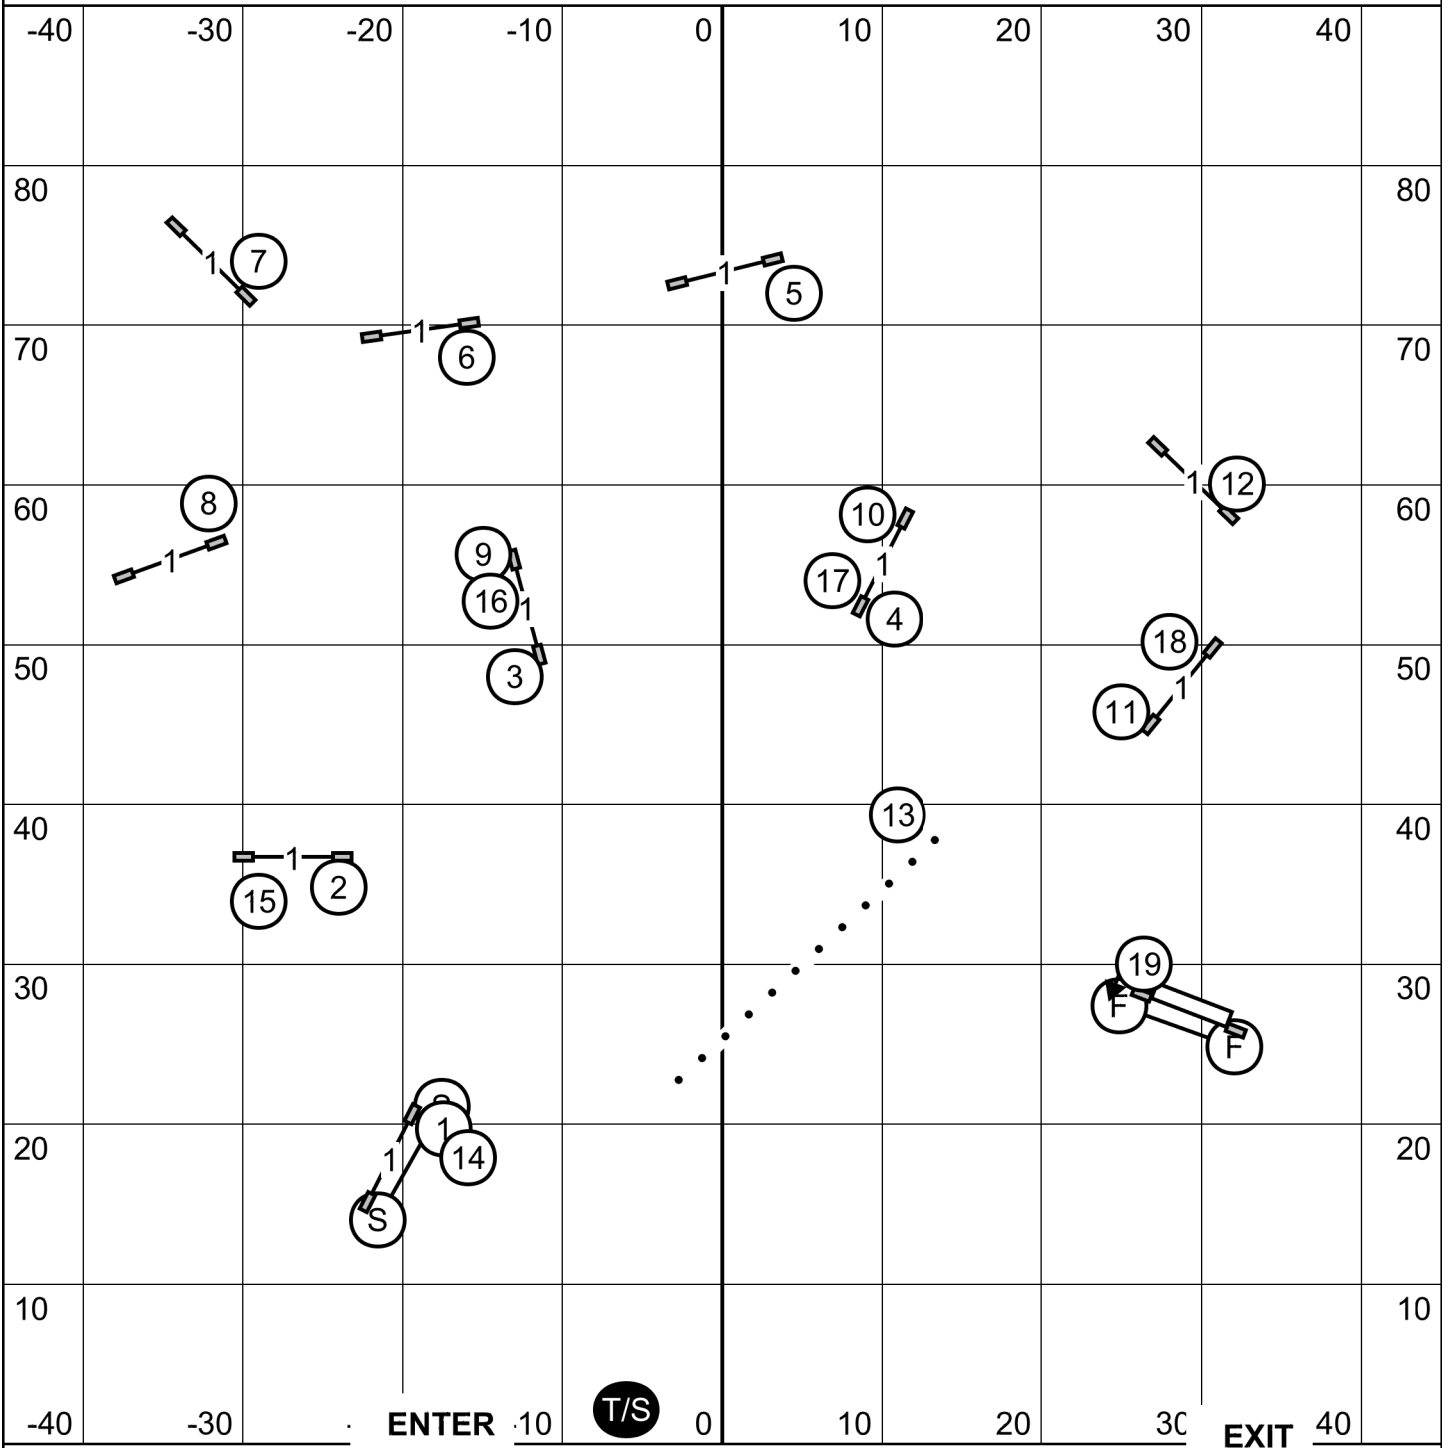

Baytown Kennel Club  
 Agility Trial - Love and Laughter Dog Arena  
 Cleveland, TX  
 Friday, November 1, 2024

**FAST (All Levels)**  
 Ring: 90' X 90'  
 Indoors on Dirt  
 Judge: Candy Nettles

**Excellent Send = 3 - 10a - 2 = 15Pts, + Bonus (20 Pts) = 35 Pts, 60 Pts Needed to Q**  
**Open Send = 3 - 10 b - 2 = 15 Pts, + Bonus (20Pts) = 35 Pts, 55 Pts Needed to Q**  
**Novice Send = 3 - 10 =13 Pts, plus Bonus (20 pts) = 33 Pts, 50 Pts Needed to Q**

Please enter when the dog in the ring is at #15

Baytown Kennel Club  
 Agility Trial - Love and Laughter Dog Arena  
 Cleveland, TX  
 Friday, November 1, 2024

**Novice Standard**  
 Ring: 90' X 90'  
 Indoors on Dirt  
 Judge: Candy Nettles

Please enter when the dog in the ring is at #15

Baytown Kennel Club  
 Agility Trial - Love and Laughter Dog Arena  
 Cleveland, TX  
 Friday, November 1, 2024

**Premier JWW**  
 Ring: 90' X 90'  
 Indoors on Dirt  
 Judge: Candy Nettles

Please enter when the dog in the ring is at #17

Baytown Kennel Club  
 Agility Trial - Love and Laughter Dog Arena  
 Cleveland, TX  
 Friday, November 1, 2024

**Master Excellent JWW**  
 Ring: 90' X 90'  
 Indoors on Dirt  
 Judge: Candy Nettles