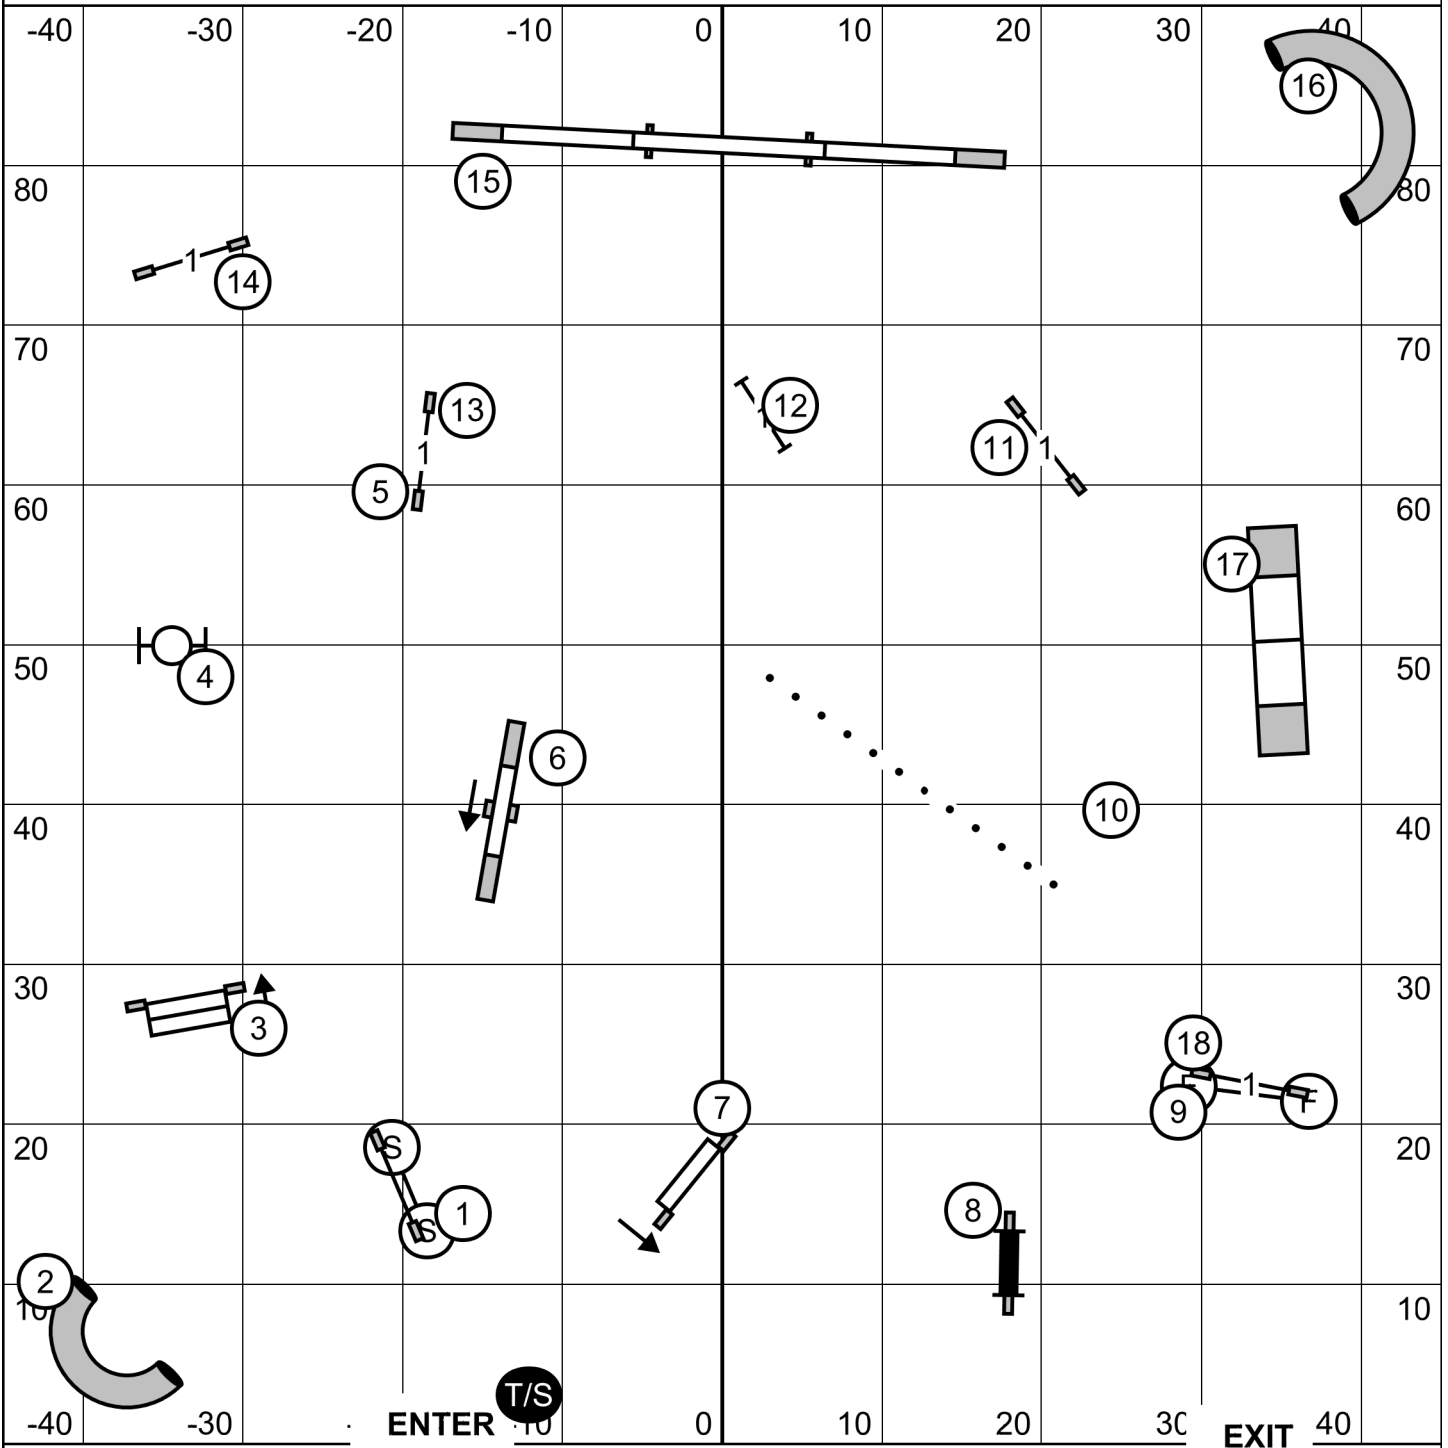

Baytown Kennel Club  
 Agility Trial - Love and Laughter Dog Arena  
 Cleveland, TX  
 Friday, November 1, 2024

**FAST (All Levels)**  
 Ring: 90' X 90'  
 Indoors on Dirt  
 Judge: Candy Nettles

**Excellent Send = 3 - 10a - 2 = 15Pts, + Bonus (20 Pts) = 35 Pts, 60 Pts Needed to Q**  
**Open Send = 3 - 10 b - 2 = 15 Pts, + Bonus (20Pts) = 35 Pts, 55 Pts Needed to Q**  
**Novice Send = 3 - 10 =13 Pts, plus Bonus (20 pts) = 33 Pts, 50 Pts Needed to Q**

Baytown Kennel Club  
 Agility Trial - Love and Laughter Dog Arena  
 Cleveland, TX  
 Friday, November 1, 2024

**Premier Standard**  
 Ring: 90' X 90'  
 Indoors on Dirt  
 Judge: Candy Nettles

Please enter when the dog in the ring is at #18

Baytown Kennel Club  
 Agility Trial - Love and Laughter Dog Arena  
 Cleveland, TX  
 Friday, November 1, 2024

**Master Excellent Standard**  
 Ring: 90' X 90'  
 Indoors on Dirt  
 Judge: Candy Nettles

Please enter when the dog in the ring is at #16

Baytown Kennel Club  
 Agility Trial - Love and Laughter Dog Arena  
 Cleveland, TX  
 Friday, November 1, 2024

**Open Standard**  
 Ring: 90' X 90'  
 Indoors on Dirt  
 Judge: Candy Nettles