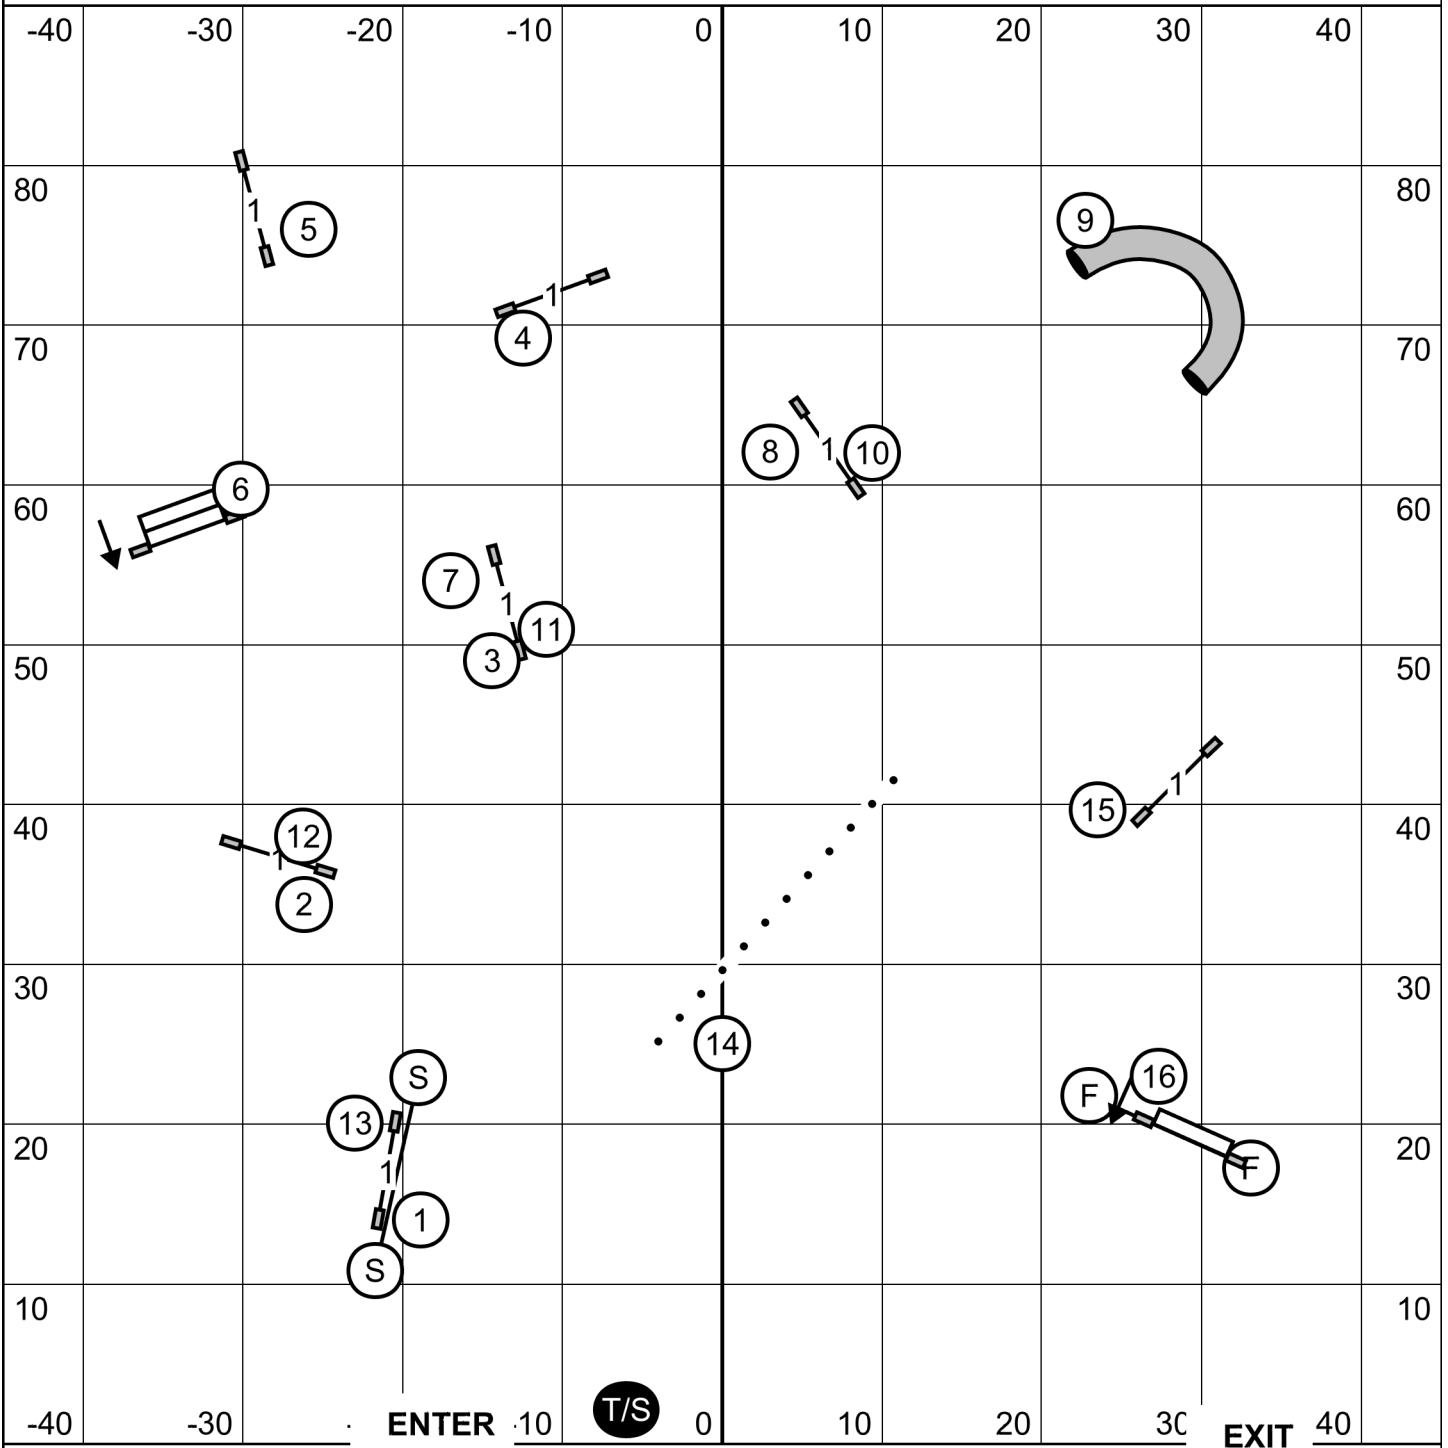

Please enter when the dog in the ring is at #17

Baytown Kennel Club  
 Agility Trial - Love and Laughter Dog Arena  
 Cleveland, TX  
 Friday, November 1, 2024

**Master Excellent JWW**  
 Ring: 90' X 90'  
 Indoors on Dirt  
 Judge: Candy Nettles

Please enter when the dog in the ring is at #17

Baytown Kennel Club  
 Agility Trial - Love and Laughter Dog Arena  
 Cleveland, TX  
 Friday, November 1, 2024

**Open JWW**  
 Ring: 90' X 90'  
 Indoors on Dirt  
 Judge: Candy Nettles