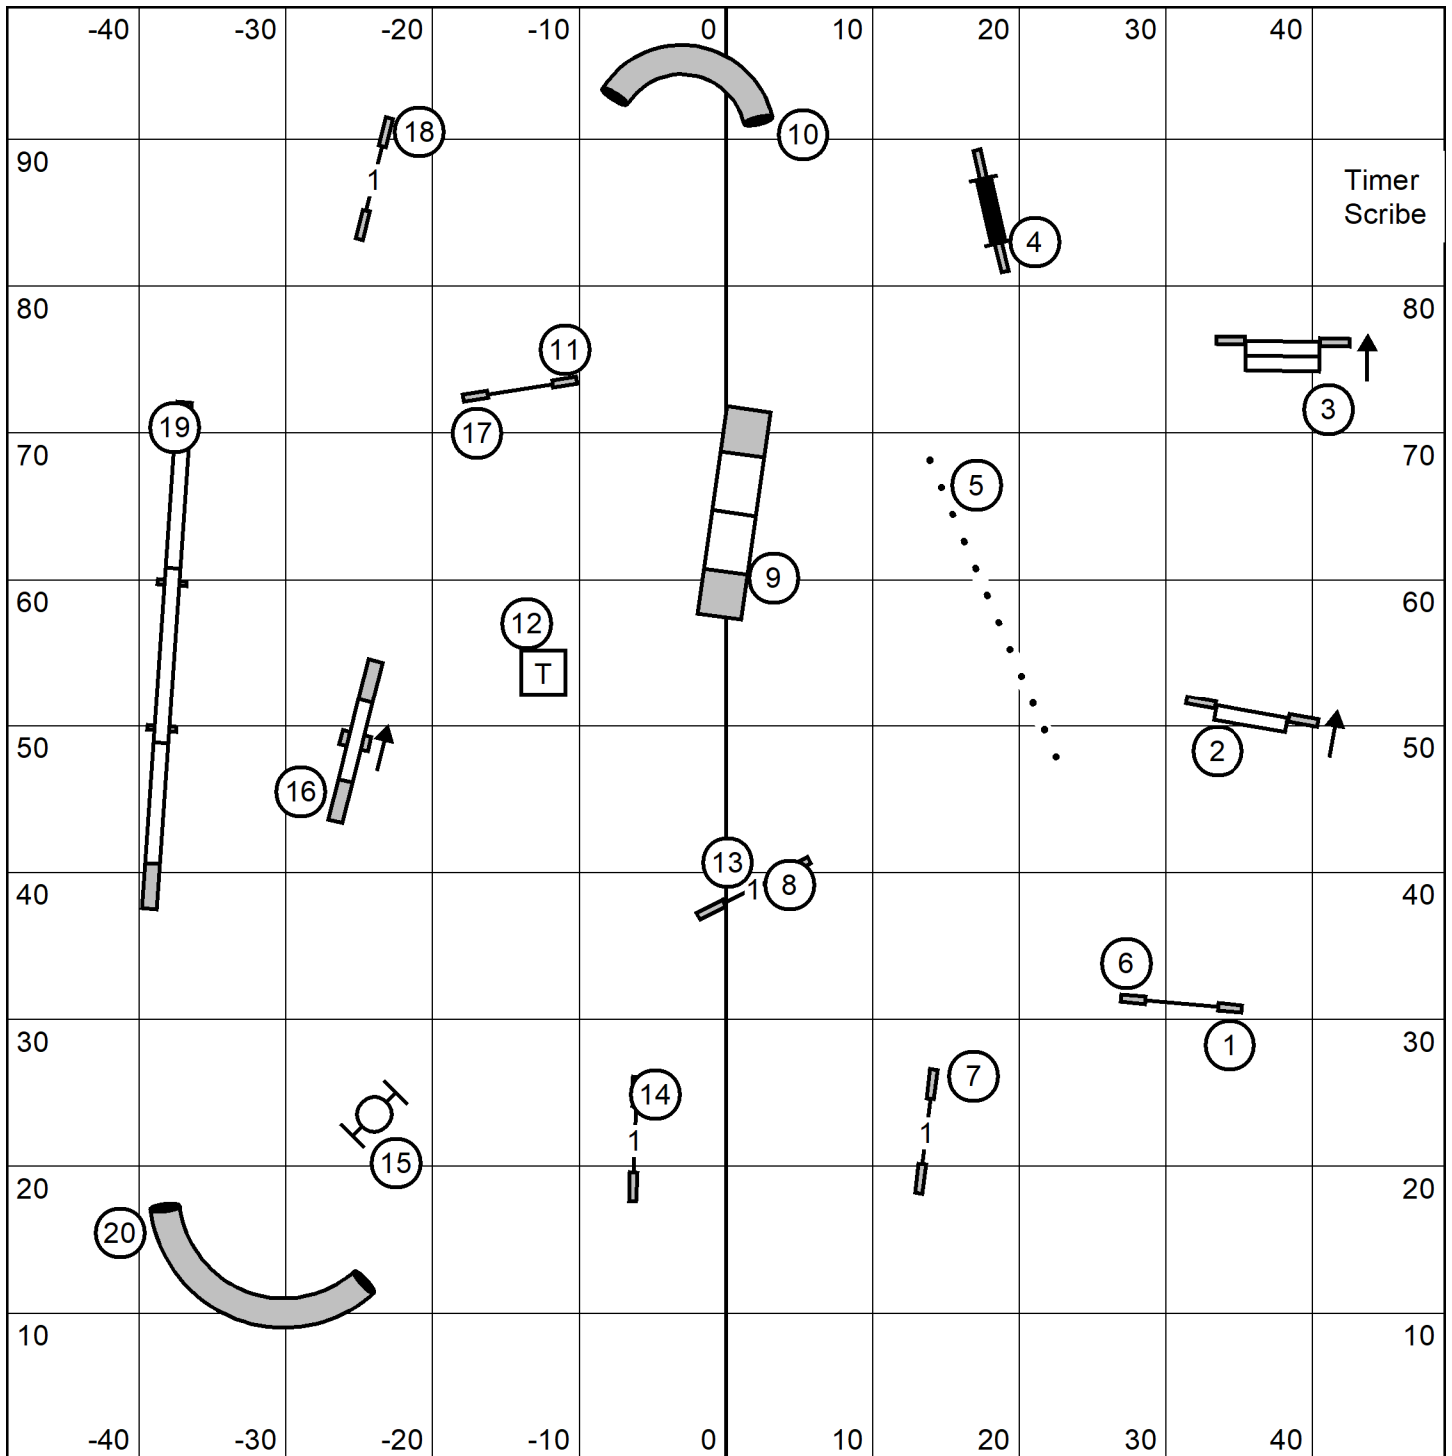

Travis County Kennel Club- National Beagle Club

Bell County Expo Center, Belton, TX

Indoor - Dirt 98 x 89

Saturday October 28, 2023

Lavonda L Herring

FAST

Nov: 5,7 or 7,5
Open: 8,4 or 6,8
Exc: 4,5,6

Travis County Kennel Club- National Beagle Club

Bell County Expo Center, Belton, TX

Indoor - Dirt 98 x 89

Saturday October 28, 2023

Lavonda L Herring

Exc/Masters Standard

Travis County Kennel Club- National Beagle Club

Bell County Expo Center, Belton, TX

Indoor - Dirt 98 x 89

Saturday October 28, 2023

Lavonda L Herring

Open Standard

Travis County Kennel Club- National Beagle Club

Bell County Expo Center, Belton, TX

Indoor - Dirt 98 x 89

Saturday October 28, 2023

Lavonda L Herring

Premier Standard

Timer
Scribe

Travis County Kennel Club- National Beagle Club

Bell County Expo Center, Belton, TX

Indoor - Dirt 98 x 89

Saturday October 28, 2023

Lavonda L Herring