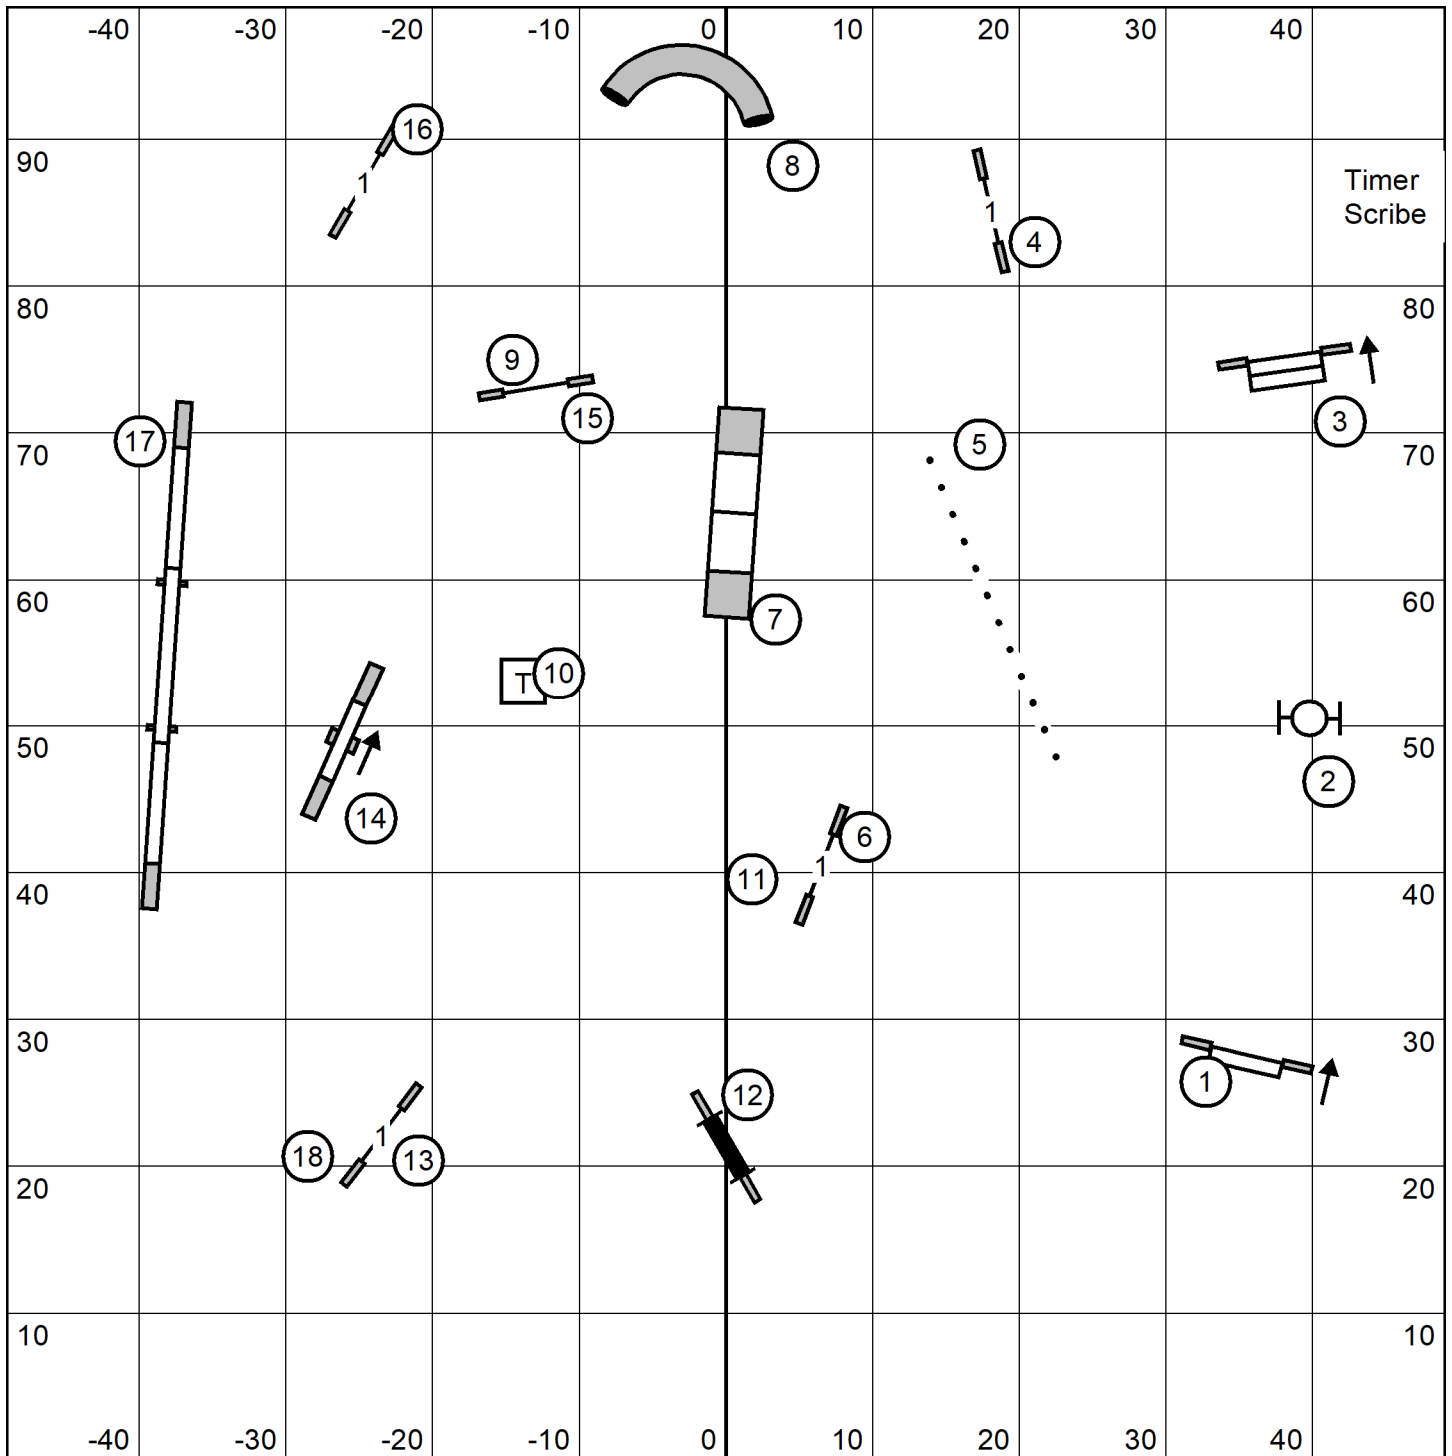

Travis County Kennel Club- National Beagle Club

Bell County Expo Center, Belton, TX

Indoor - Dirt 98 x 89

Saturday October 28, 2023

Lavonda L Herring

FAST

Nov: 5,7 or 7,5
Open: 8,4 or 6,8
Exc: 4,5,6

Travis County Kennel Club- National Beagle Club

Bell County Expo Center, Belton, TX

Indoor - Dirt 98 x 89

Saturday October 28, 2023

Lavonda L Herring

Exc/Masters Standard

Travis County Kennel Club- National Beagle Club

Bell County Expo Center, Belton, TX

Indoor - Dirt 98 x 89

Saturday October 28, 2023

Lavonda L Herring

Open Standard

Travis County Kennel Club- National Beagle Club

Bell County Expo Center, Belton, TX

Indoor - Dirt 98 x 89

Saturday October 28, 2023

Lavonda L Herring

Premier Standard

Timer
Scribe

Travis County Kennel Club- National Beagle Club

Bell County Expo Center, Belton, TX

Indoor - Dirt 98 x 89

Saturday October 28, 2023

Lavonda L Herring