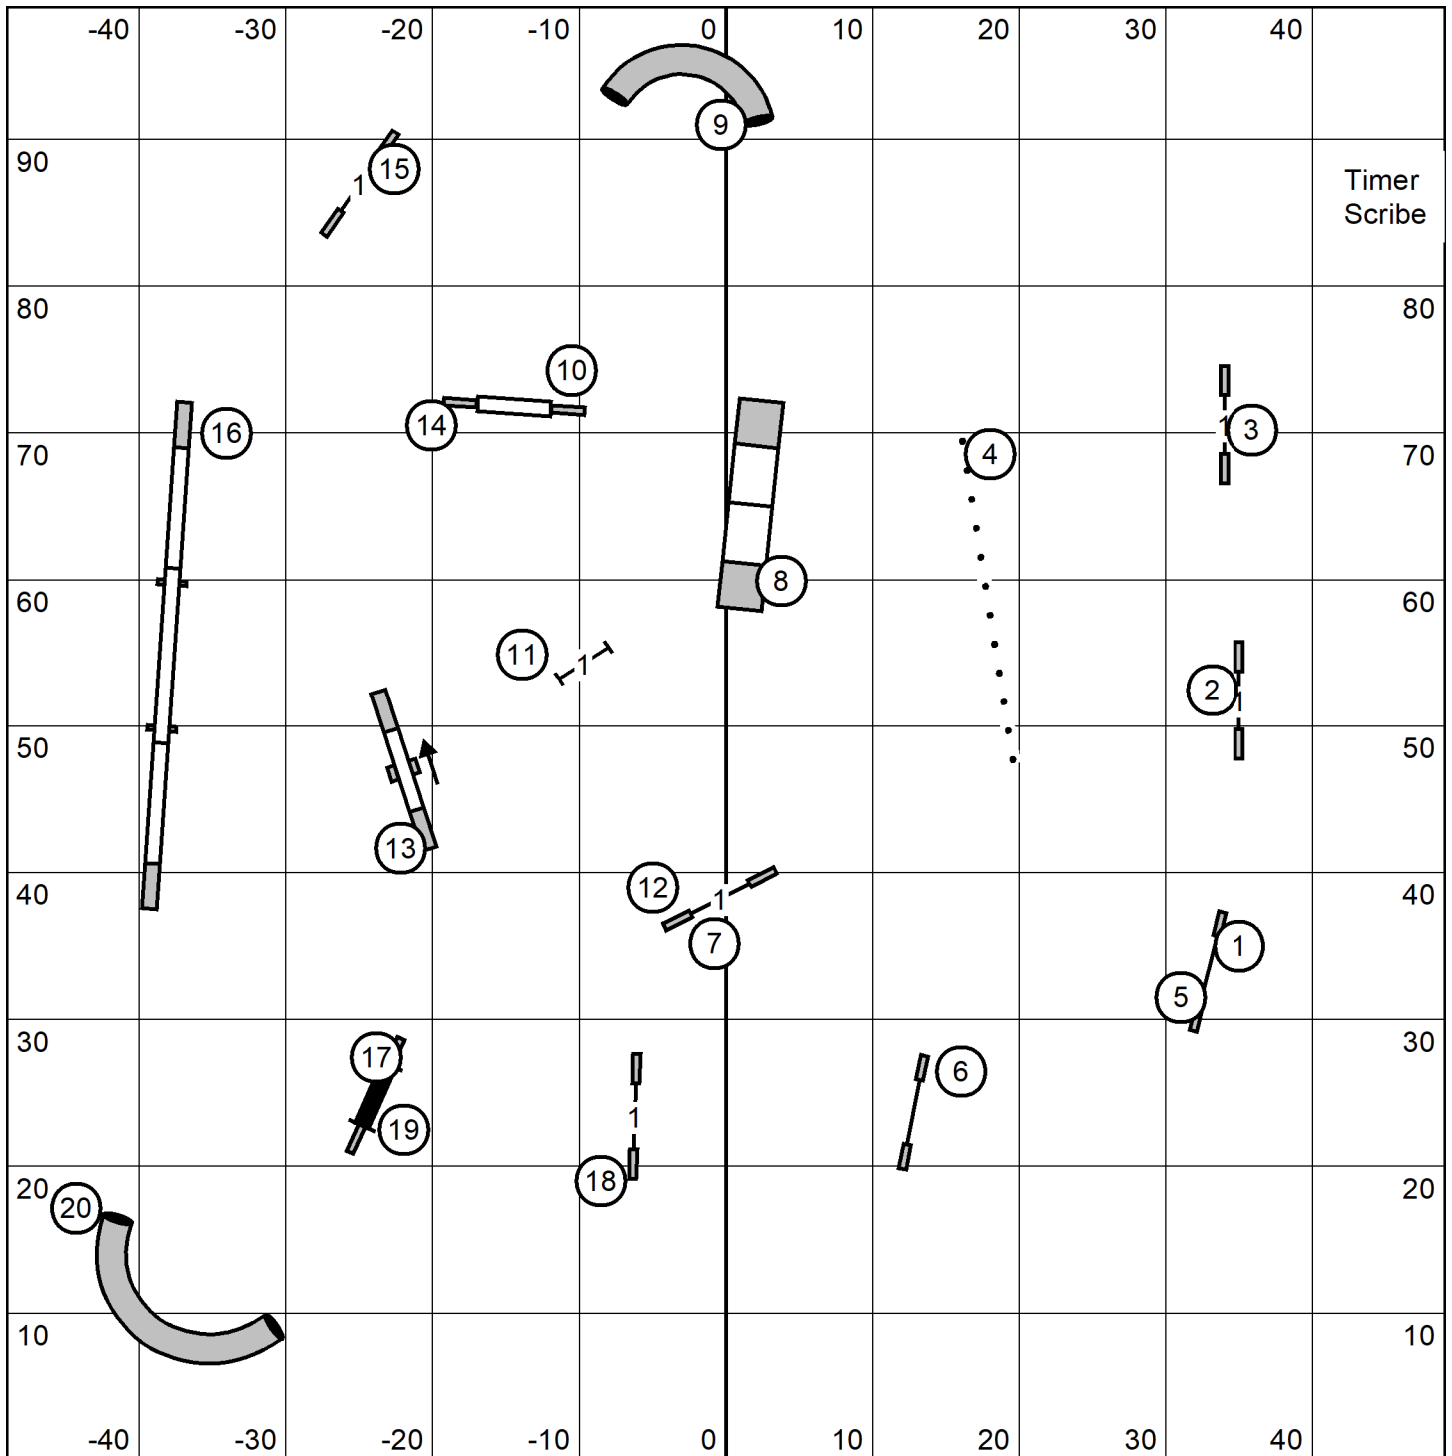

Travis County Kennel Club- National Beagle Club

Bell County Expo Center, Belton, TX

Indoor - Dirt 98 x 89

Saturday October 28, 2023

Lavonda L Herring

FAST

Nov: 5,7 or 7,5
Open: 8,4 or 6,8
Exc: 4,5,6

Travis County Kennel Club- National Beagle Club

Bell County Expo Center, Belton, TX

Indoor - Dirt 98 x 89

Saturday October 28, 2023

Lavonda L Herring

Exc/Masters Standard

Travis County Kennel Club- National Beagle Club

Bell County Expo Center, Belton, TX

Indoor - Dirt 98 x 89

Saturday October 28, 2023

Lavonda L Herring

Open Standard

Travis County Kennel Club- National Beagle Club

Bell County Expo Center, Belton, TX

Indoor - Dirt 98 x 89

Saturday October 28, 2023

Lavonda L Herring

Premier Standard

Timer
Scribe

Travis County Kennel Club- National Beagle Club

Bell County Expo Center, Belton, TX

Indoor - Dirt 98 x 89

Saturday October 28, 2023

Lavonda L Herring