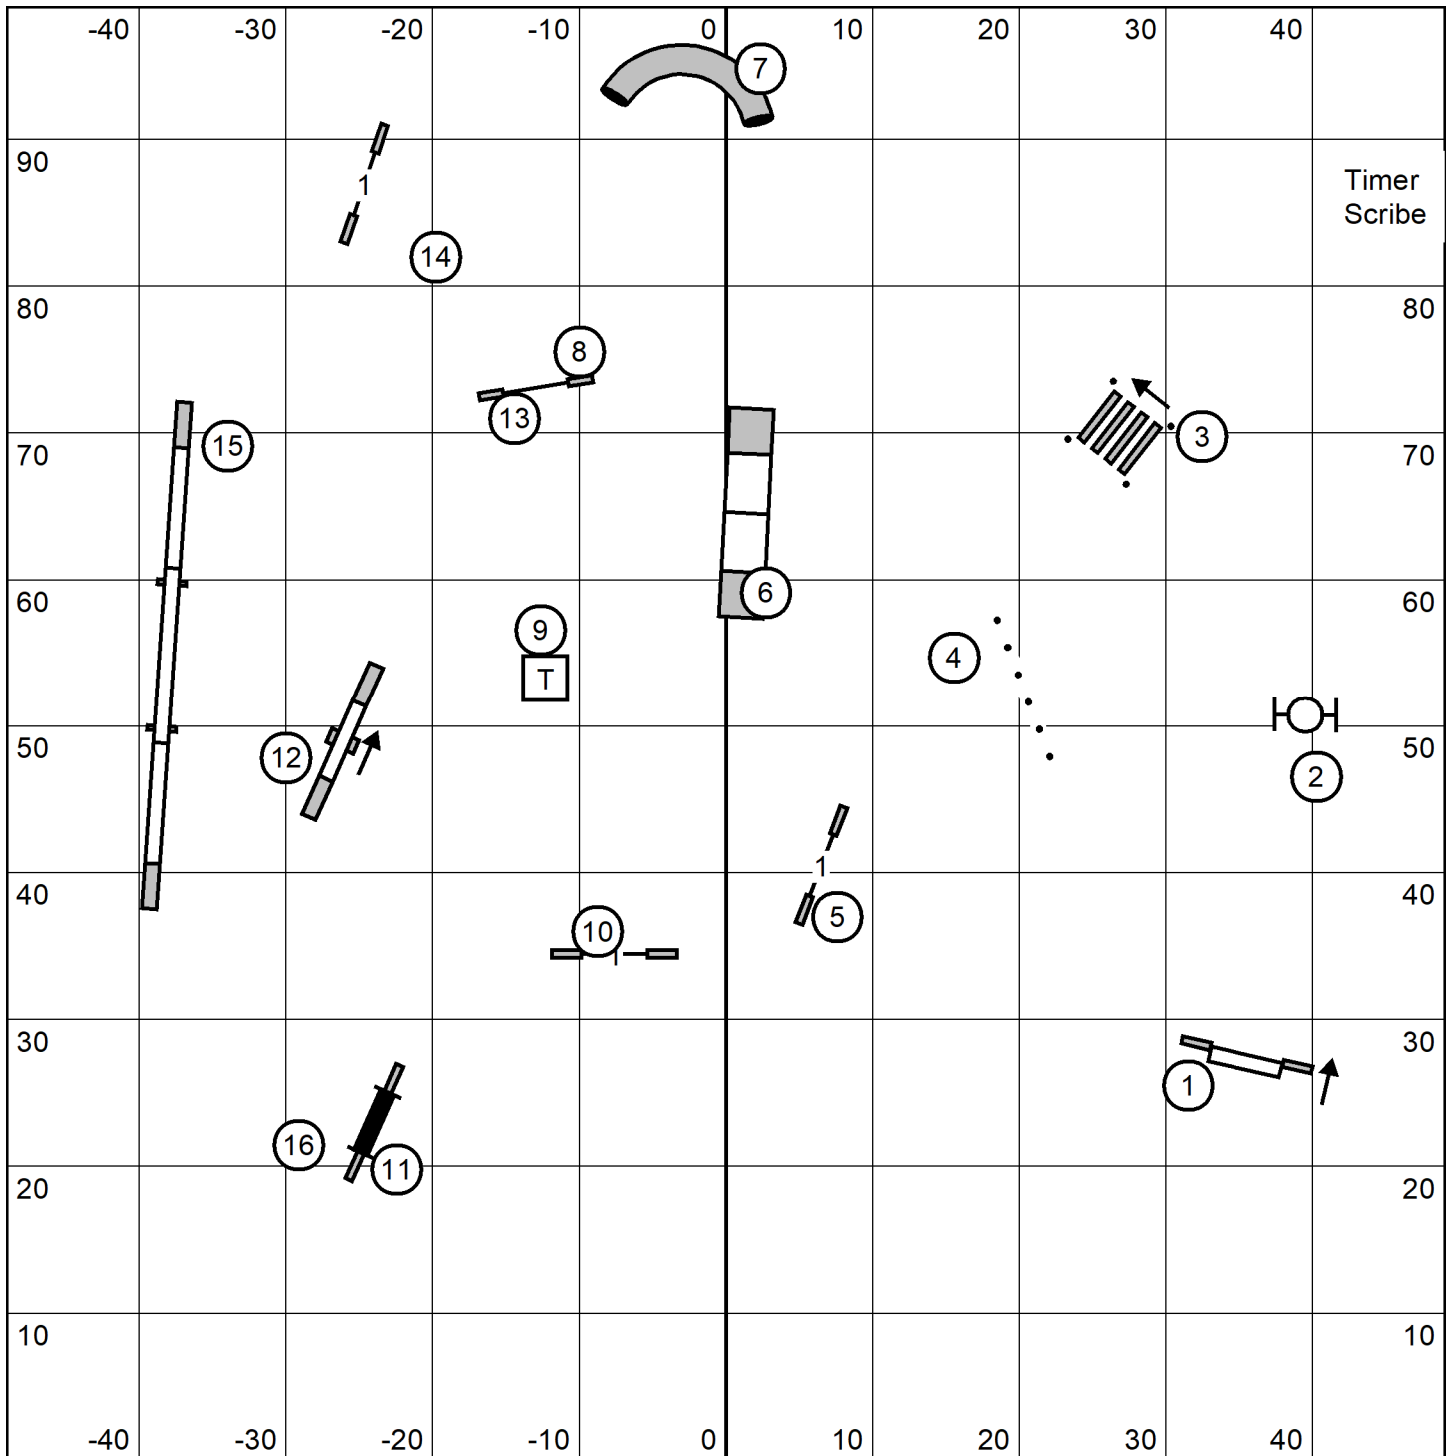

Travis County Kennel Club- National Beagle Club

Bell County Expo Center, Belton, TX

Indoor - Dirt 98 x 89

Saturday October 28, 2023

Lavonda L Herring

FAST

Nov: 5,7 or 7,5
Open: 8,4 or 6,8
Exc: 4,5,6

Travis County Kennel Club- National Beagle Club

Bell County Expo Center, Belton, TX

Indoor - Dirt 98 x 89

Saturday October 28, 2023

Lavonda L Herring

Exc/Masters Standard

Travis County Kennel Club- National Beagle Club

Bell County Expo Center, Belton, TX

Indoor - Dirt 98 x 89

Saturday October 28, 2023

Lavonda L Herring

Open Standard

Travis County Kennel Club- National Beagle Club

Bell County Expo Center, Belton, TX

Indoor - Dirt 98 x 89

Saturday October 28, 2023

Lavonda L Herring

Premier Standard

Timer
Scribe

Travis County Kennel Club- National Beagle Club

Bell County Expo Center, Belton, TX

Indoor - Dirt 98 x 89

Saturday October 28, 2023

Lavonda L Herring