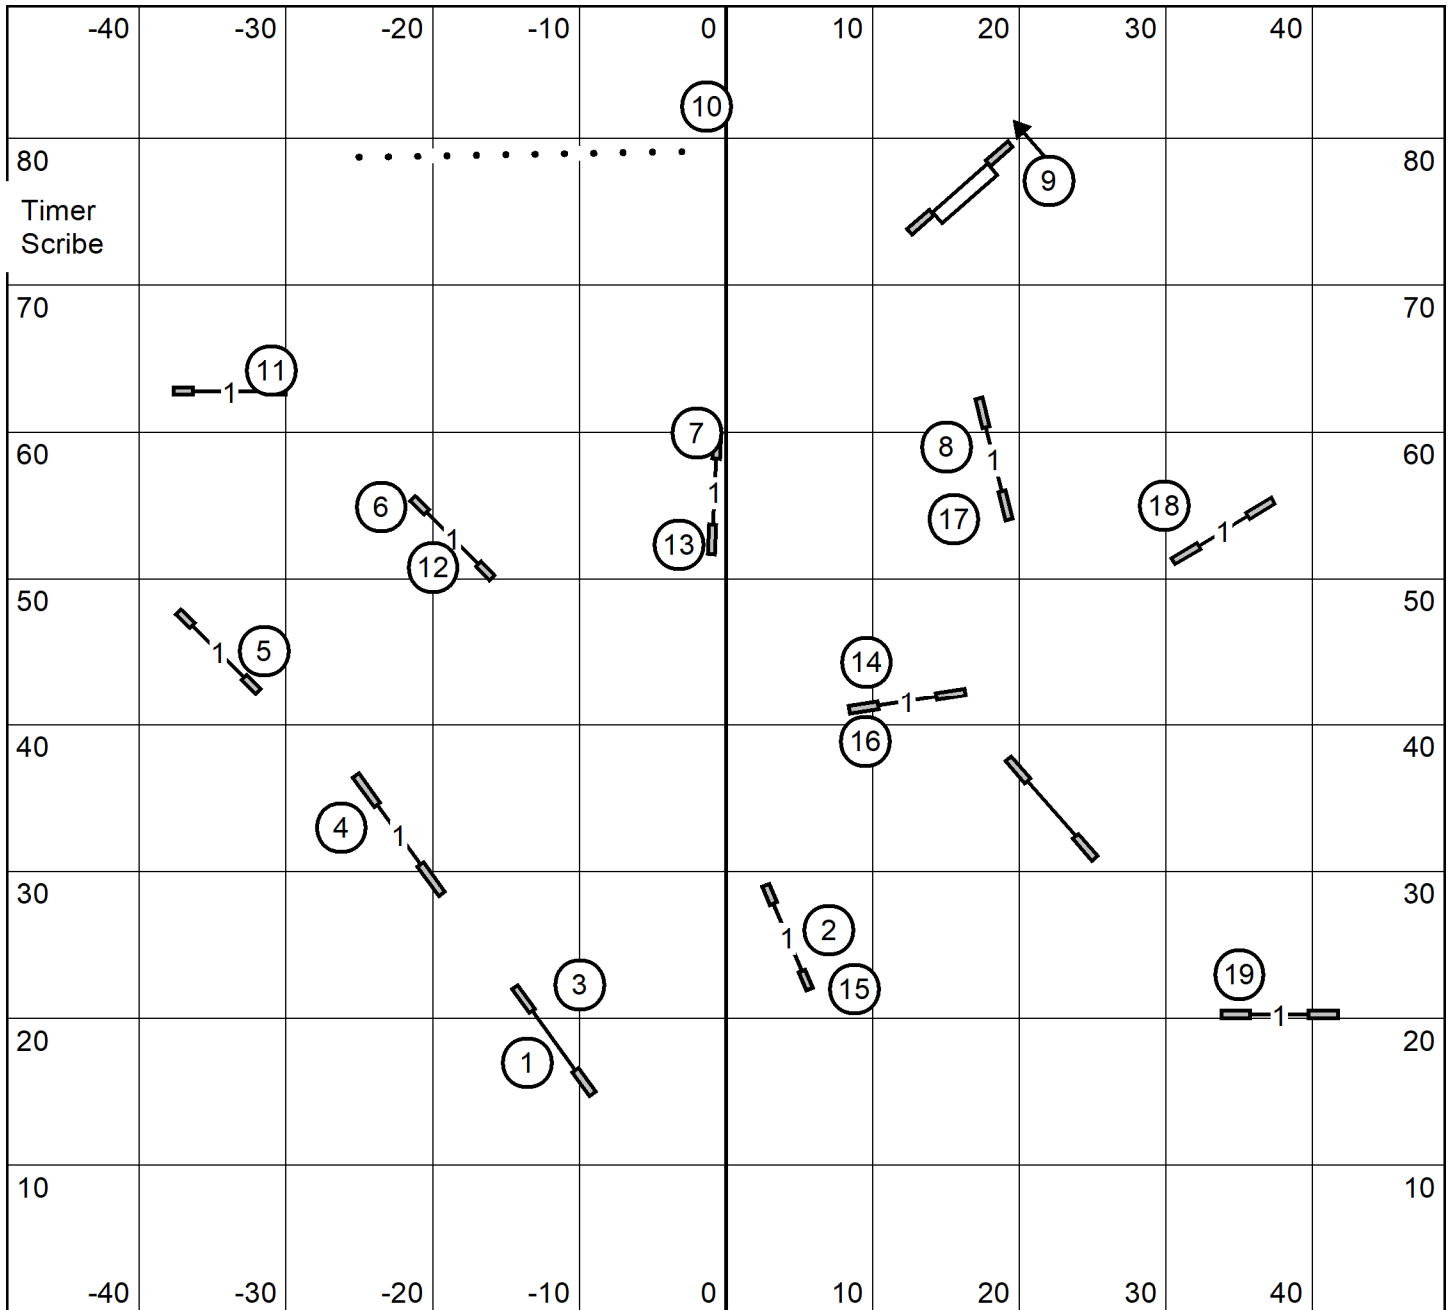

Travis County Kennel Club- National Beagle Club

Bell County Expo Center, Belton, TX

Indoor - Dirt 98 x 89

Sunday October 29, 2023

Lavonda L Herring

Time 2 Beat

Travis County Kennel Club- National Beagle Club

Bell County Expo Center, Belton, TX

Indoor - Dirt 98 x 89

Sunday October 29, 2023

Lavonda L Herring

Exc/Masters Jww

Travis County Kennel Club- National Beagle Club

Bell County Expo Center, Belton, TX

Indoor - Dirt 98 x 89

Sunday October 29, 2023

Lavonda L Herring

Premier Jww

Travis County Kennel Club- National Beagle Club

Bell County Expo Center, Belton, TX

Indoor - Dirt 98 x 89

Sunday October 29, 2023

Lavonda L Herring

Open Jww

Travis County Kennel Club- National Beagle Club

Bell County Expo Center, Belton, TX

Indoor - Dirt 98 x 89

Sunday October 29, 2023

Lavonda L Herring

Novice Jww