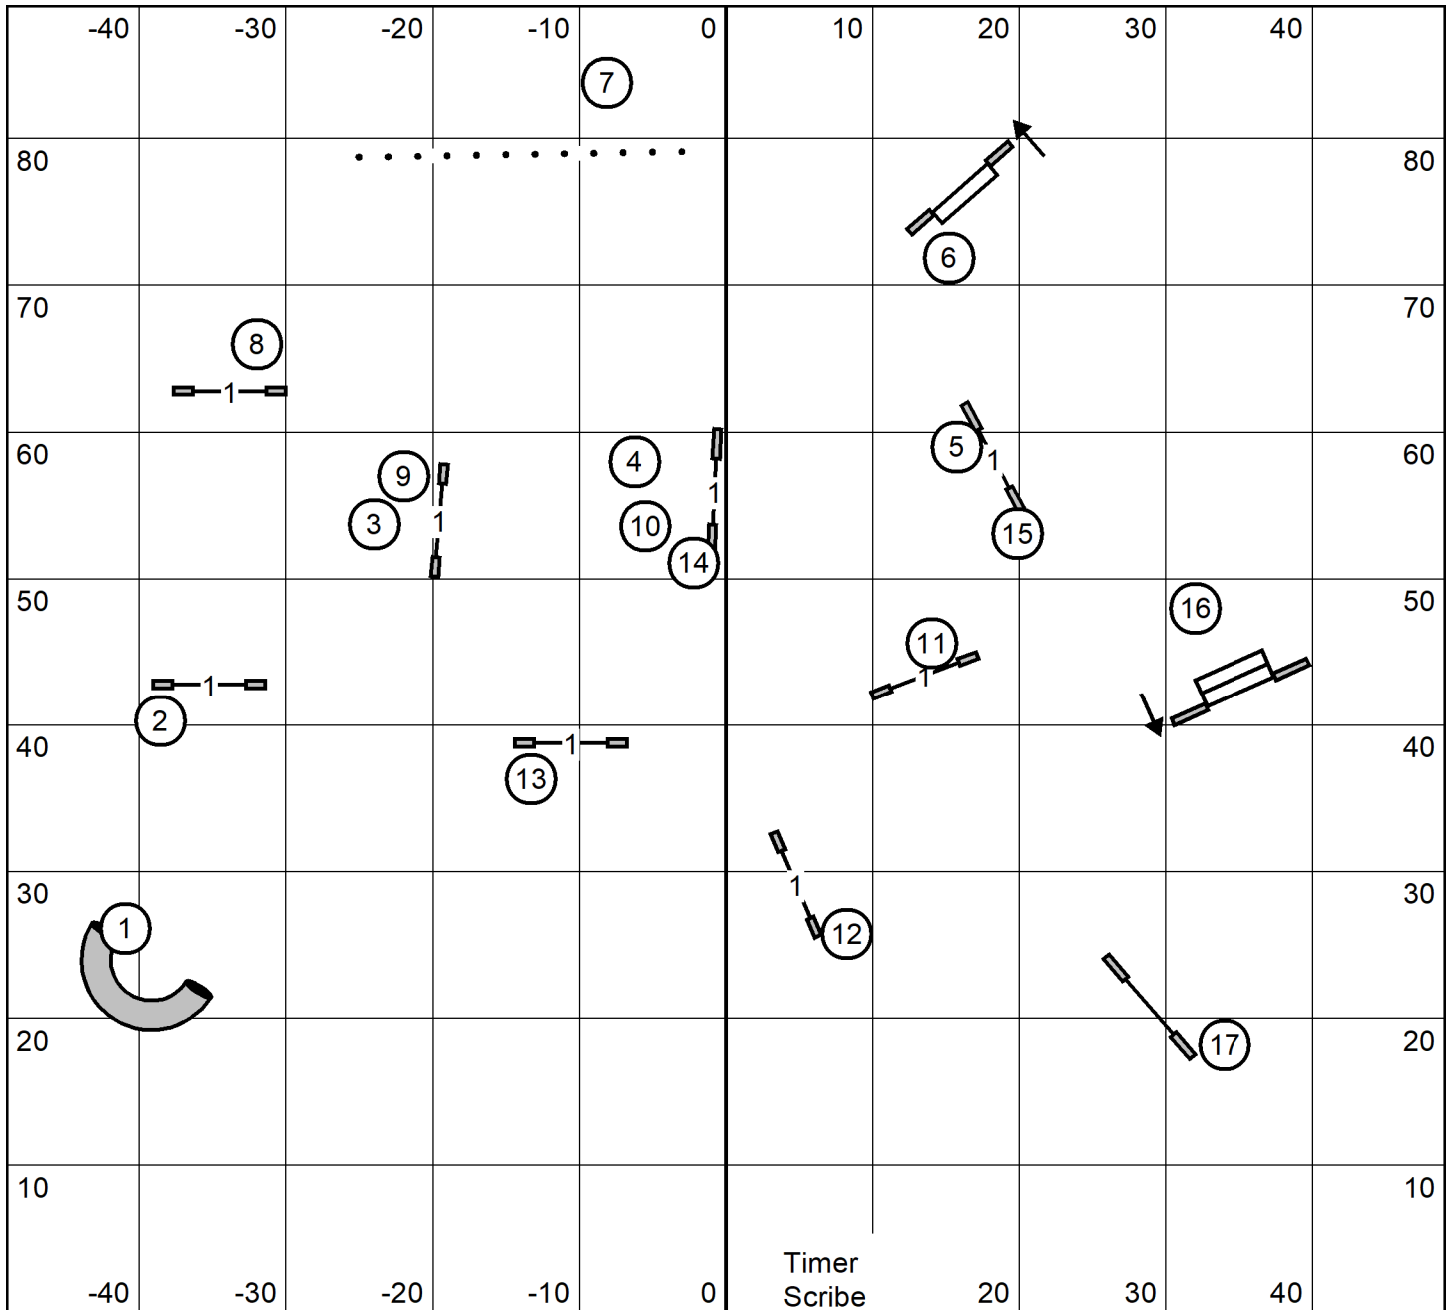

Travis County Kennel Club- National Beagle Club

Bell County Expo Center, Belton, TX

Indoor - Dirt 98 x 89

Sunday October 29, 2023

Lavonda L Herring

Time 2 Beat

Travis County Kennel Club- National Beagle Club

Bell County Expo Center, Belton, TX

Indoor - Dirt 98 x 89

Sunday October 29, 2023

Lavonda L Herring

Exc/Masters Jww

Travis County Kennel Club- National Beagle Club

Bell County Expo Center, Belton, TX

Indoor - Dirt 98 x 89

Sunday October 29, 2023

Lavonda L Herring

Premier Jww

Travis County Kennel Club- National Beagle Club

Bell County Expo Center, Belton, TX

Indoor - Dirt 98 x 89

Sunday October 29, 2023

Lavonda L Herring

Open Jww

Travis County Kennel Club- National Beagle Club

Bell County Expo Center, Belton, TX

Indoor - Dirt 98 x 89

Sunday October 29, 2023

Lavonda L Herring

Novice Jww