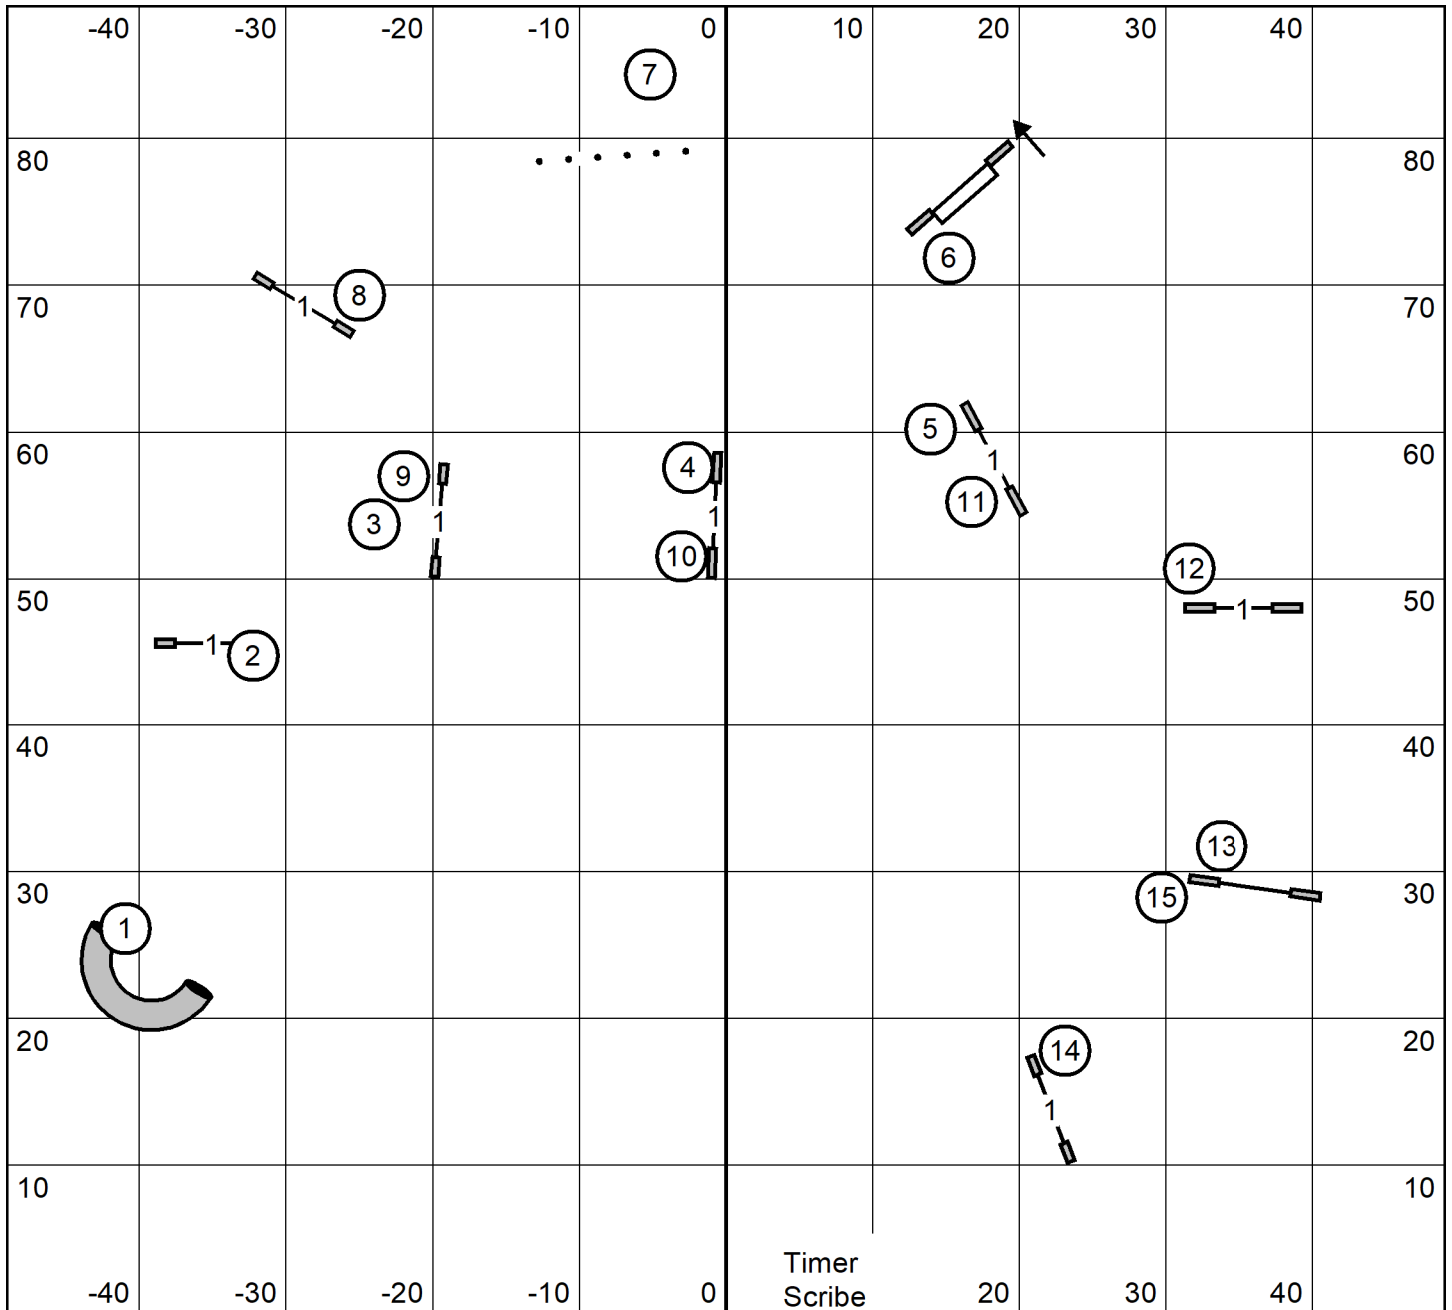

Bell County Expo Center, Belton, TX

Indoor - Dirt 98 x 89

Sunday October 29, 2023

Lavonda L Herring

Exc/Masters Jww

Travis County Kennel Club- National Beagle Club

Bell County Expo Center, Belton, TX

Indoor - Dirt 98 x 89

Sunday October 29, 2023

Lavonda L Herring

Premier Jww

Travis County Kennel Club- National Beagle Club

Bell County Expo Center, Belton, TX

Indoor - Dirt 98 x 89

Sunday October 29, 2023

Lavonda L Herring

Open Jww

Travis County Kennel Club- National Beagle Club

Bell County Expo Center, Belton, TX

Indoor - Dirt 98 x 89

Sunday October 29, 2023

Lavonda L Herring

Novice Jww