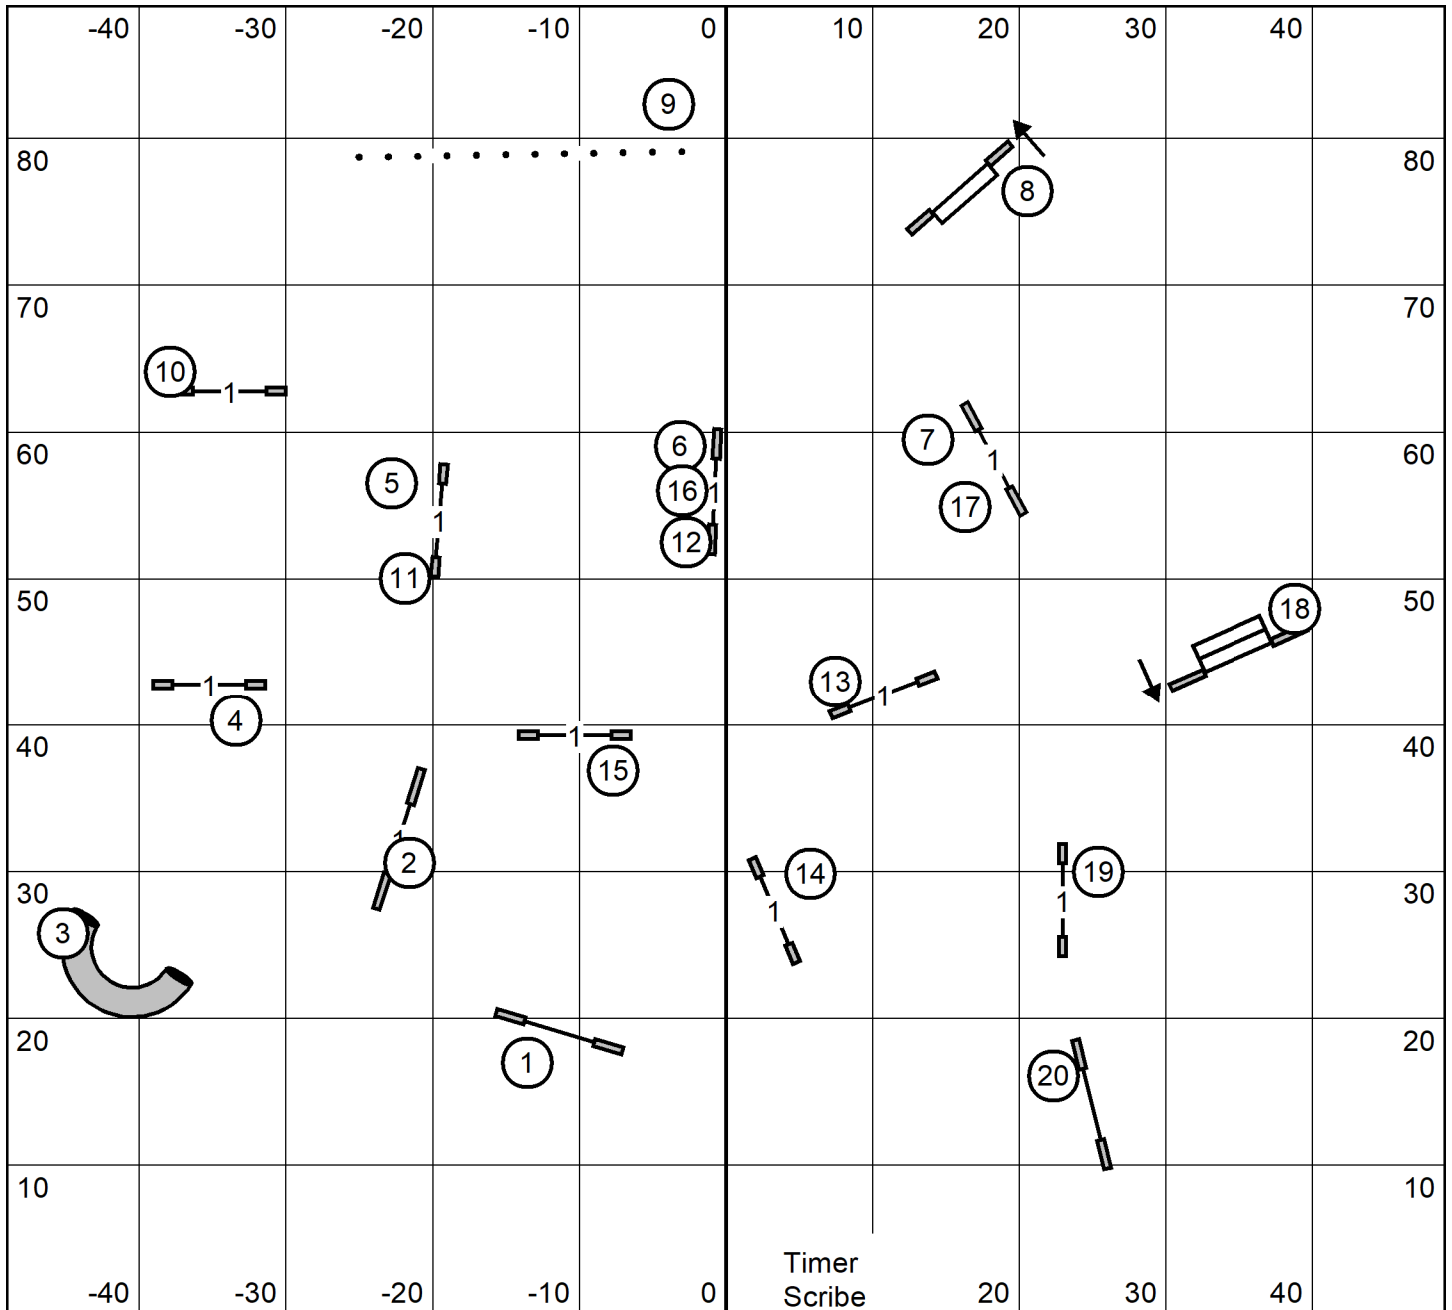

Travis County Kennel Club- National Beagle Club

Bell County Expo Center, Belton, TX

Indoor - Dirt 98 x 89

Sunday October 29, 2023

Lavonda L Herring

Time 2 Beat

Travis County Kennel Club- National Beagle Club

Bell County Expo Center, Belton, TX

Indoor - Dirt 98 x 89

Sunday October 29, 2023

Lavonda L Herring

Exc/Masters Jww

Travis County Kennel Club- National Beagle Club

Bell County Expo Center, Belton, TX

Indoor - Dirt 98 x 89

Sunday October 29, 2023

Lavonda L Herring

Premier Jww

Travis County Kennel Club- National Beagle Club

Bell County Expo Center, Belton, TX

Indoor - Dirt 98 x 89

Sunday October 29, 2023

Lavonda L Herring

Open Jww

Travis County Kennel Club- National Beagle Club

Bell County Expo Center, Belton, TX

Indoor - Dirt 98 x 89

Sunday October 29, 2023

Lavonda L Herring

Novice Jww