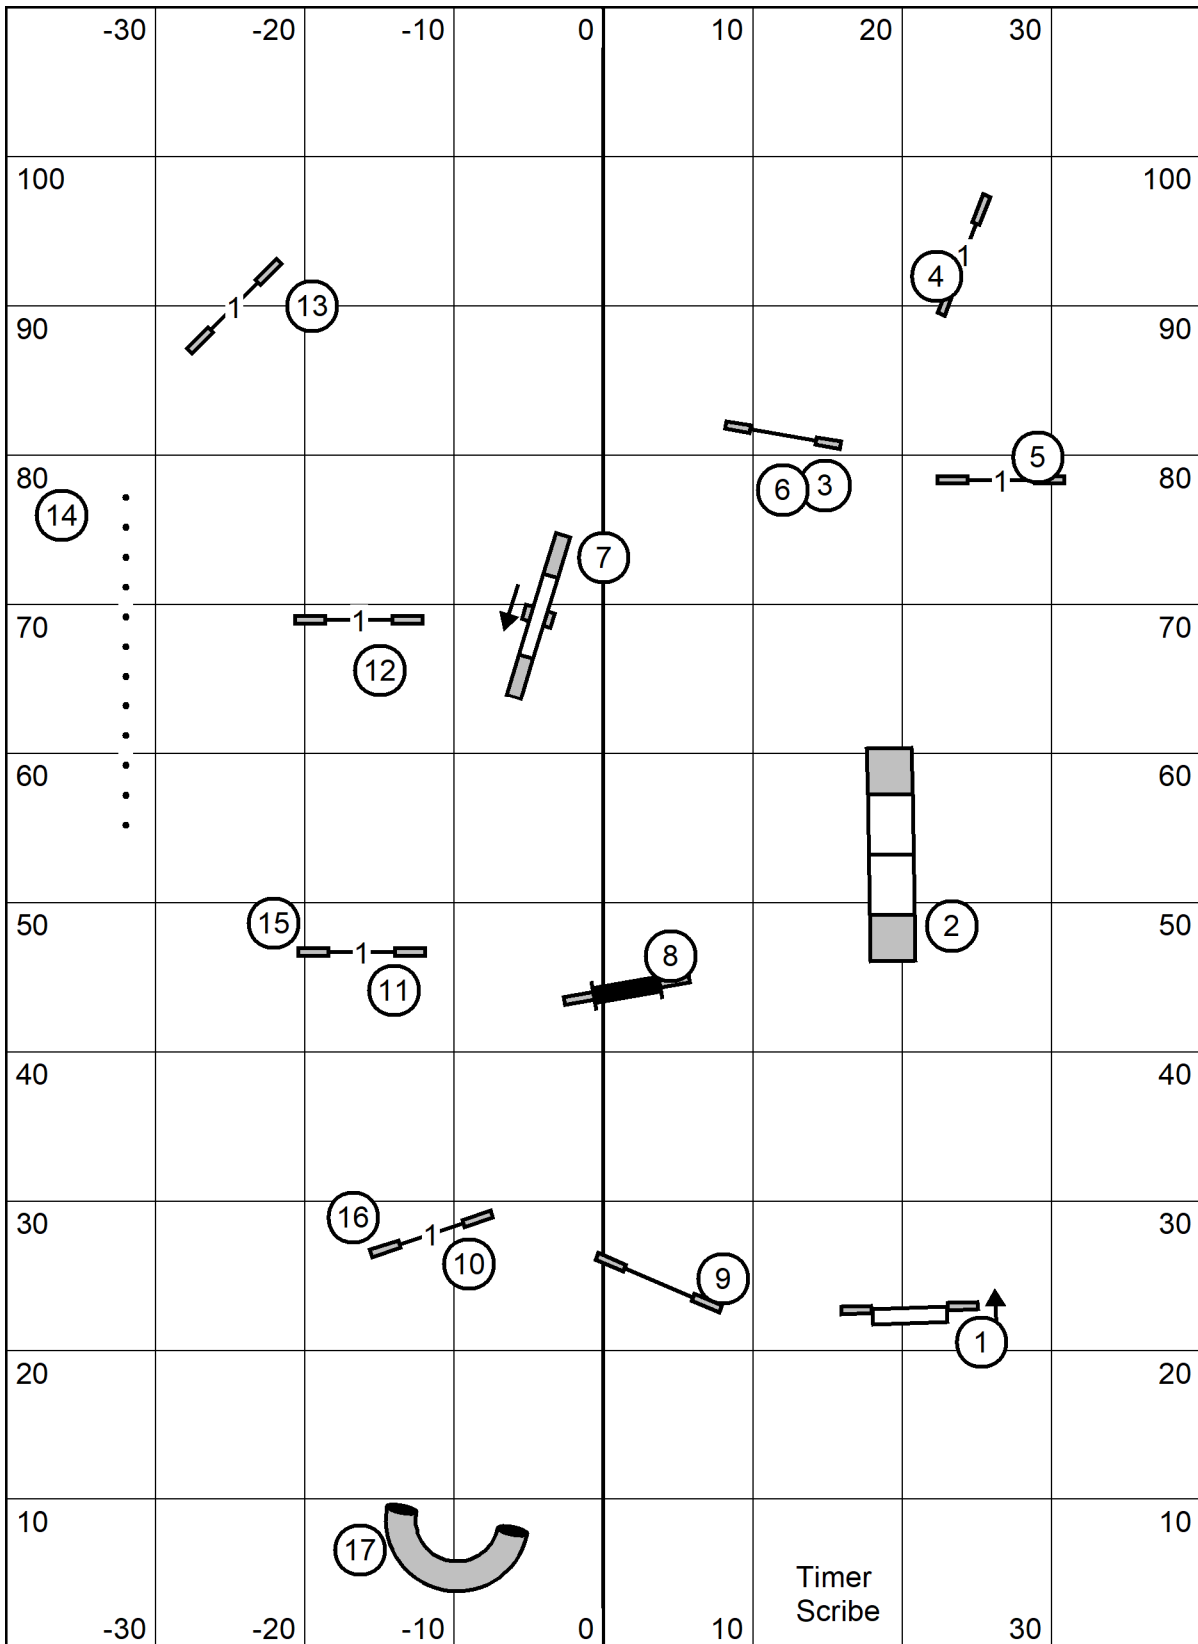

Exc: 4,5,6 or 6,5,4

Galveston County Kennel Club

Big League Dreams, League City, TX

Indoors - Turf - 80 x 110

Sunday - June 4, 2023

Lavonda L. Herring

Exc/Masters Standard

Galveston County Kennel Club
 Big League Dreams, League City, TX
 Indoors - Turf - 80 x 110
 Sunday - June 4, 2023
 Lavonda L. Herring
Open Standard

Galveston County Kennel Club

Big League Dreams, League City, TX

Indoors - Turf - 80 x 110

Sunday - June 4, 2023

Lavonda L. Herring

Novice Standard

Galveston County Kennel Club

Big League Dreams, League City, TX

Indoors - Turf - 80 x 110

Sunday - June 4, 2023

Lavonda L. Herring

Time 2 Beat

Galveston County Kennel Club

Big League Dreams, League City, TX

Indoors - Turf - 80 x 110

Sunday - June 4, 2023

Lavonda L. Herring

Exc/Masters JWW

Galveston County Kennel Club
 Big League Dreams, League City, TX
 Indoors - Turf - 80 x 110
 Sunday - June 4, 2023
 Lavonda L. Herring
Open JWW

Timer
Scribe

Galveston County Kennel Club