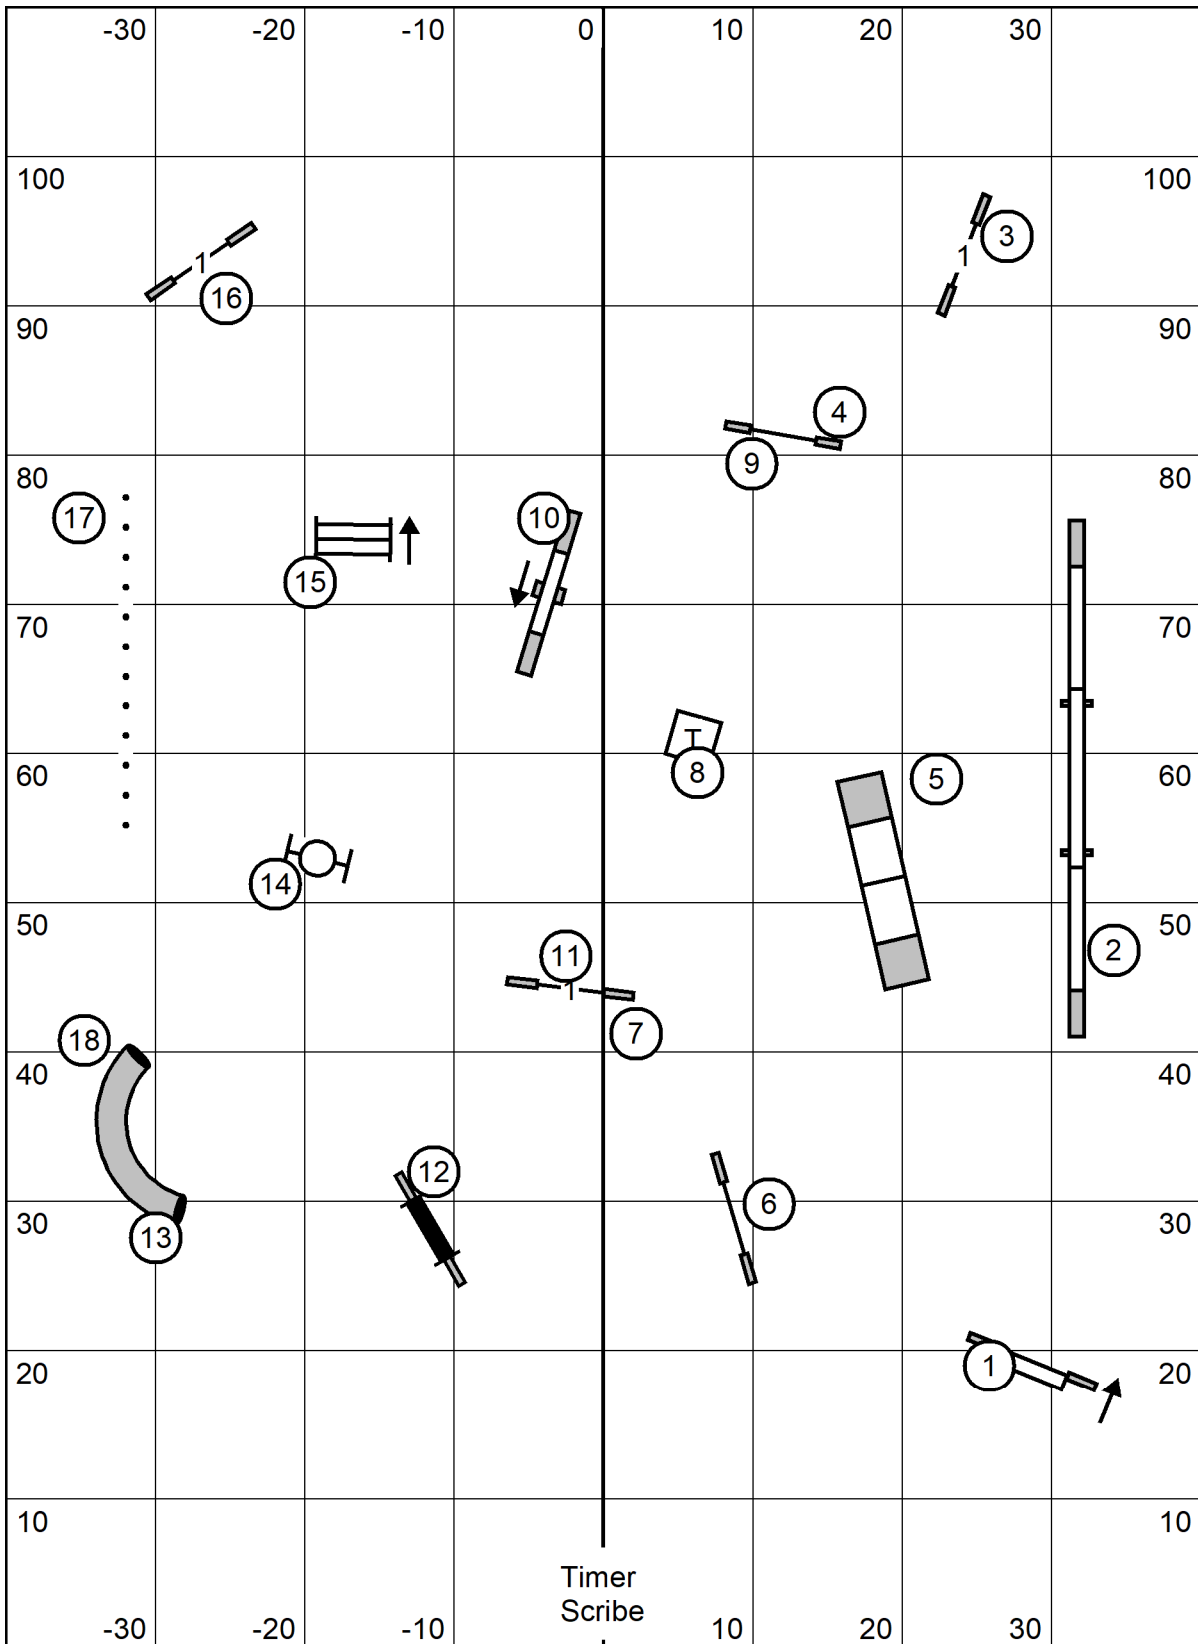

Galveston County Kennel Club

Big League Dreams, League City, TX

Indoors - Turf - 80 x 110

Sunday - June 4, 2023

Lavonda L. Herring

FAST

Novice: 3,5 or 5,3

Open: 3,5,6 or 6,5,3

Exc: 4,5,6 or 6,5,4

Galveston County Kennel Club

Big League Dreams, League City, TX

Indoors - Turf - 80 x 110

Sunday - June 4, 2023

Lavonda L. Herring

Exc/Masters Standard

Galveston County Kennel Club
 Big League Dreams, League City, TX
 Indoors - Turf - 80 x 110
 Sunday - June 4, 2023
 Lavonda L. Herring
Open Standard

Galveston County Kennel Club

Big League Dreams, League City, TX

Indoors - Turf - 80 x 110

Sunday - June 4, 2023

Lavonda L. Herring

Novice Standard

Galveston County Kennel Club

Big League Dreams, League City, TX

Lavonda L. Herring

Exc/Masters JWW

Galveston County Kennel Club
 Big League Dreams, League City, TX
 Indoors - Turf - 80 x 110
 Sunday - June 4, 2023
 Lavonda L. Herring
Open JWW

Timer
Scribe

Galveston County Kennel Club