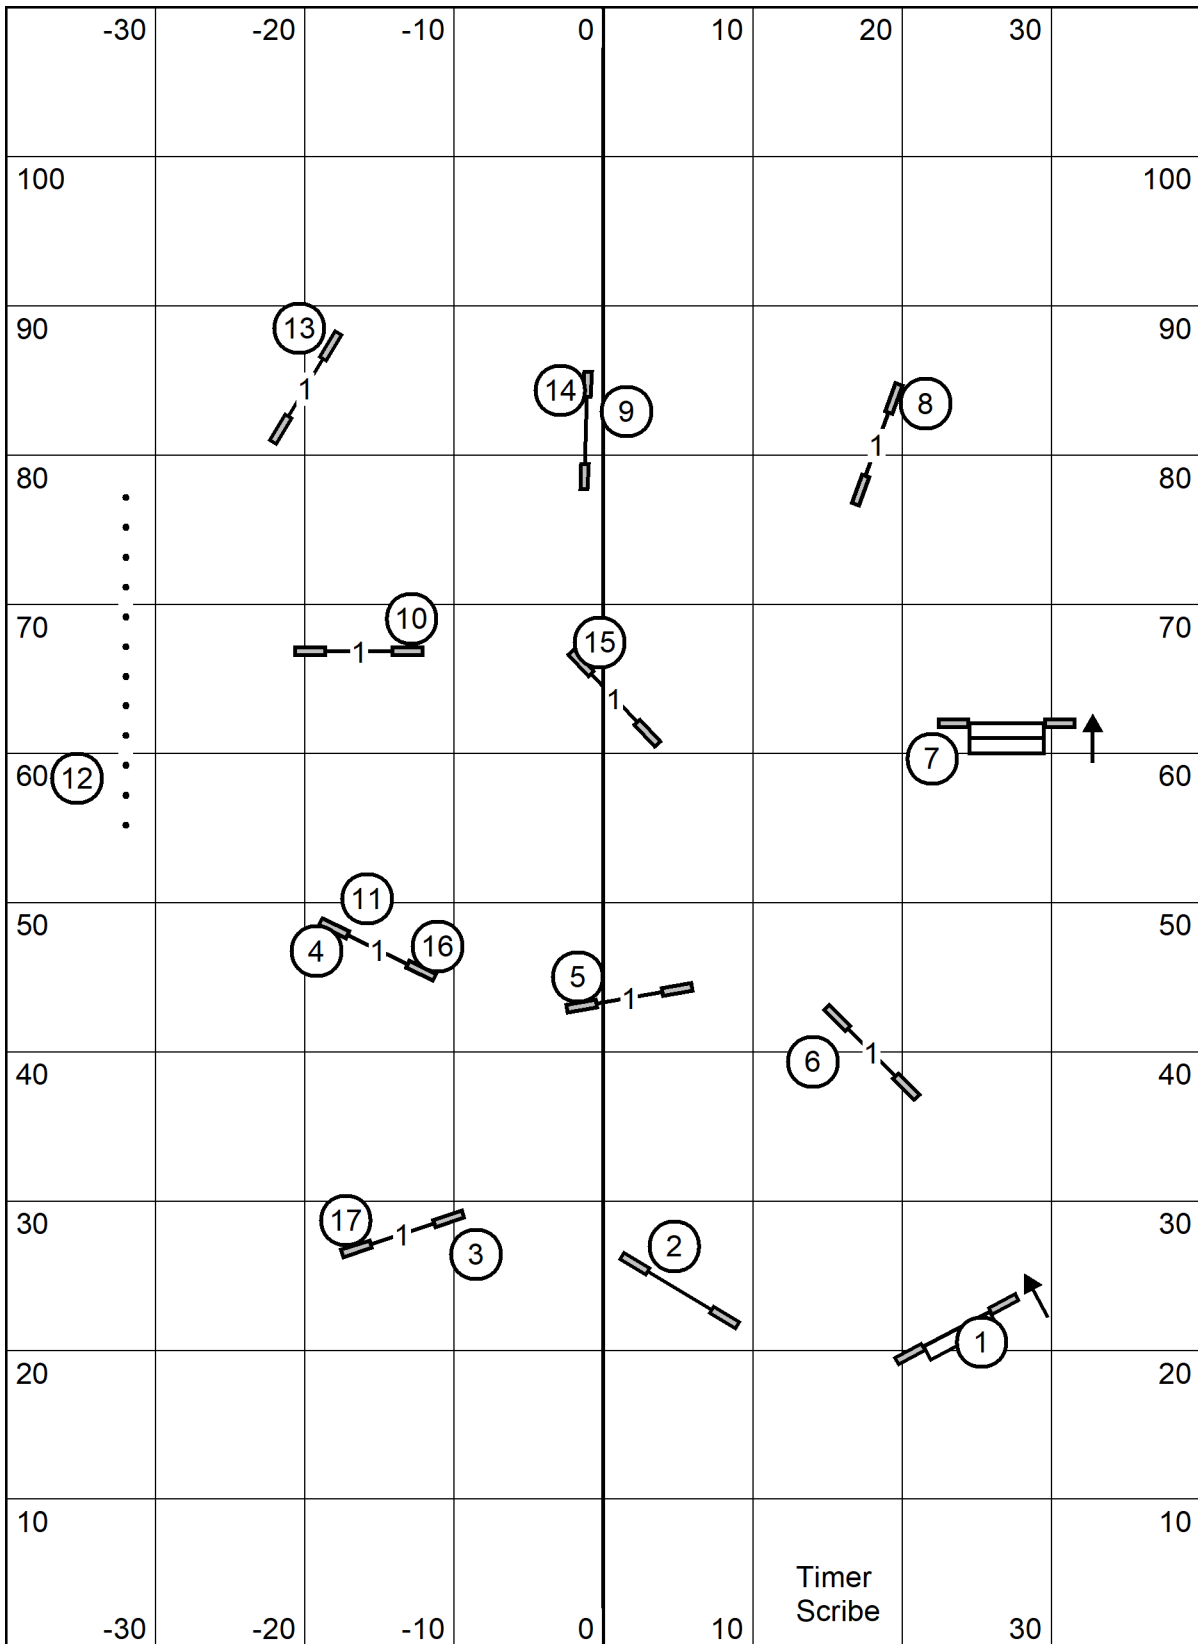

Galveston County Kennel Club

Big League Dreams, League City, TX

Indoors - Turf - 80 x 110

Sunday - June 4, 2023

Lavonda L. Herring

Novice Standard

Galveston County Kennel Club

Big League Dreams, League City, TX

Indoors - Turf - 80 x 110

Sunday - June 4, 2023

Lavonda L. Herring

Time 2 Beat

Galveston County Kennel Club

Big League Dreams, League City, TX

Indoors - Turf - 80 x 110

Sunday - June 4, 2023

Lavonda L. Herring

Exc/Masters JWW

Galveston County Kennel Club
 Big League Dreams, League City, TX
 Indoors - Turf - 80 x 110
 Sunday - June 4, 2023
 Lavonda L. Herring
Open JWW

Timer
Scribe

Galveston County Kennel Club