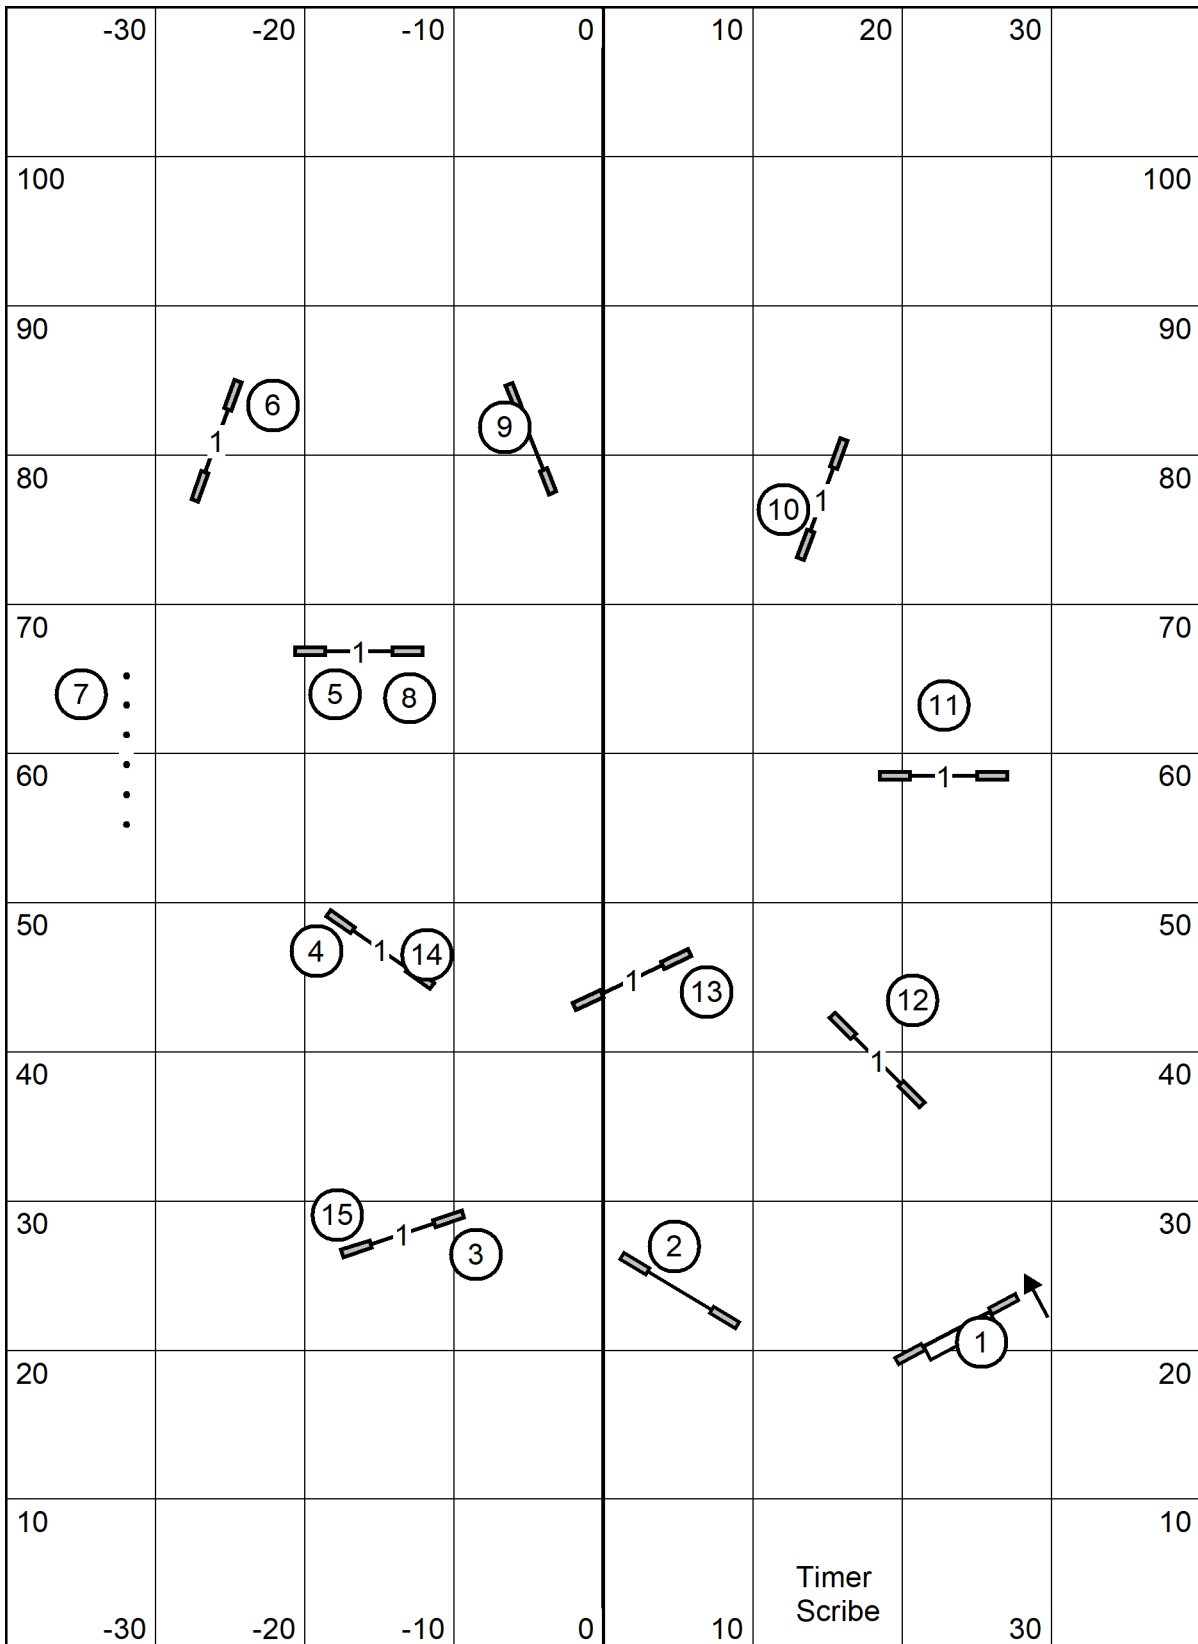

Galveston County Kennel Club

Big League Dreams, League City, TX

Indoors - Turf - 80 x 110

Sunday - June 4, 2023

Lavonda L. Herring

Novice Standard

Galveston County Kennel Club

Big League Dreams, League City, TX

Indoors - Turf - 80 x 110

Sunday - June 4, 2023

Lavonda L. Herring

Time 2 Beat

Galveston County Kennel Club

Big League Dreams, League City, TX

Indoors - Turf - 80 x 110

Sunday - June 4, 2023

Lavonda L. Herring

Exc/Masters JWW

Galveston County Kennel Club
 Big League Dreams, League City, TX
 Indoors - Turf - 80 x 110
 Sunday - June 4, 2023
 Lavonda L. Herring
Open JWW

Timer
Scribe

Galveston County Kennel Club