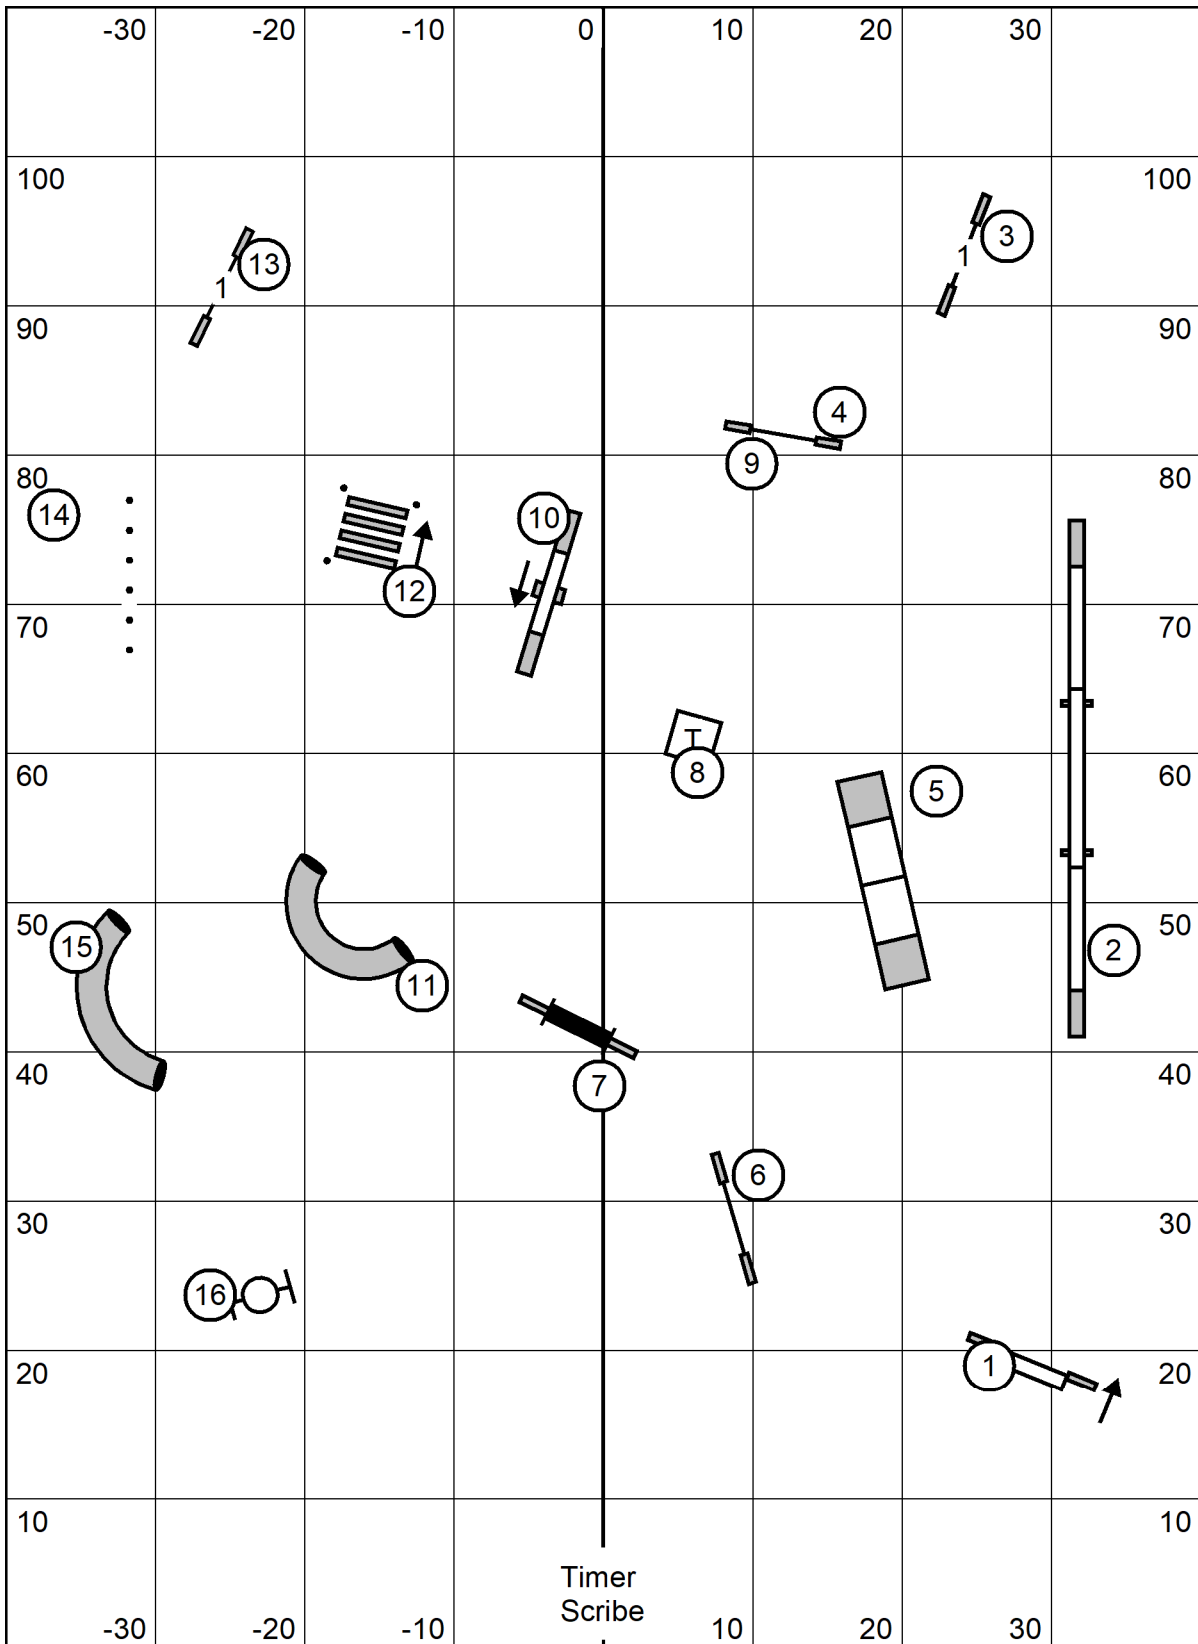

Galveston County Kennel Club

Big League Dreams, League City, TX

Indoors - Turf - 80 x 110

Sunday - June 4, 2023

Lavonda L. Herring

FAST

Novice: 3,5 or 5,3

Open: 3,5,6 or 6,5,3

Exc: 4,5,6 or 6,5,4

Galveston County Kennel Club

Big League Dreams, League City, TX

Indoors - Turf - 80 x 110

Sunday - June 4, 2023

Lavonda L. Herring

Exc/Masters Standard

Galveston County Kennel Club
 Big League Dreams, League City, TX
 Indoors - Turf - 80 x 110
 Sunday - June 4, 2023
 Lavonda L. Herring
Open Standard

Galveston County Kennel Club

Big League Dreams, League City, TX

Indoors - Turf - 80 x 110

Sunday - June 4, 2023

Lavonda L. Herring

Novice Standard

Galveston County Kennel Club

Big League Dreams, League City, TX

Lavonda L. Herring

Exc/Masters JWW

Galveston County Kennel Club
 Big League Dreams, League City, TX
 Indoors - Turf - 80 x 110
 Sunday - June 4, 2023
 Lavonda L. Herring
Open JWW

Timer
Scribe

Galveston County Kennel Club