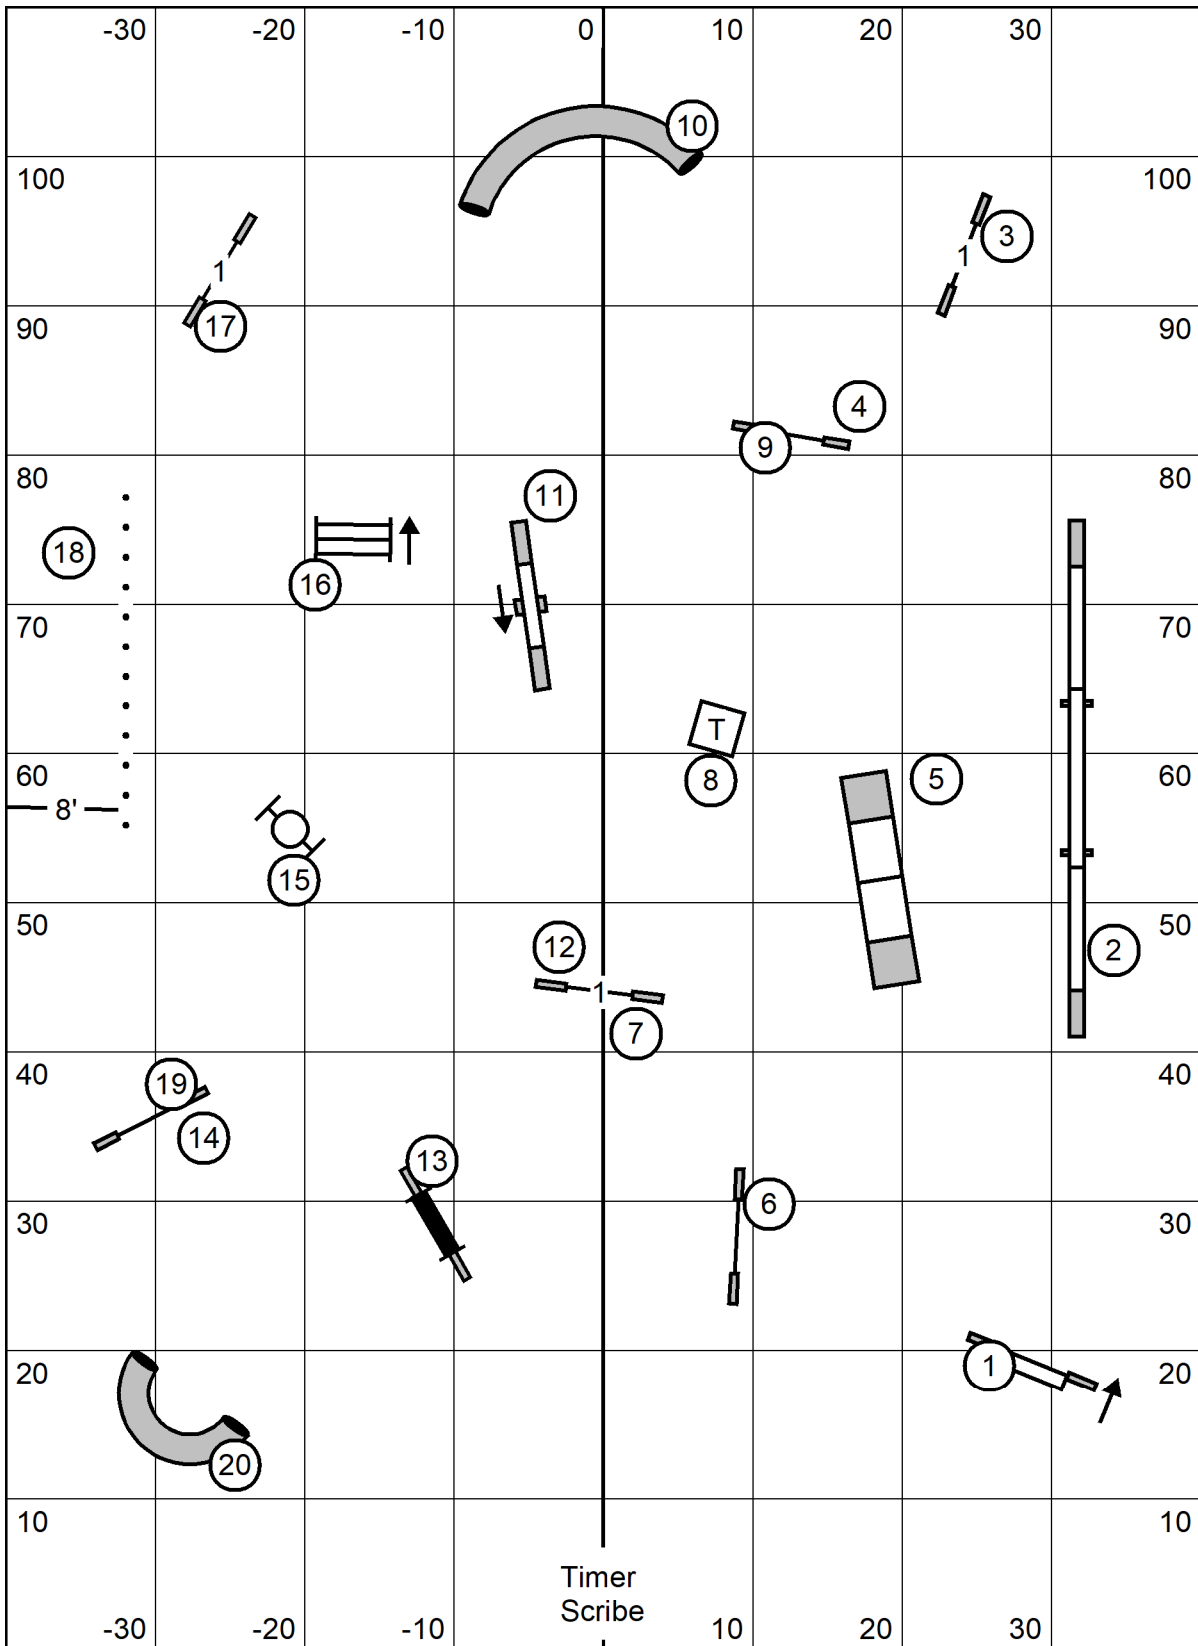

Galveston County Kennel Club

Big League Dreams, League City, TX

Indoors - Turf - 80 x 110

Sunday - June 4, 2023

Lavonda L. Herring

FAST

Novice: 3,5 or 5,3

Open: 3,5,6 or 6,5,3

Exc: 4,5,6 or 6,5,4

Galveston County Kennel Club

Big League Dreams, League City, TX

Indoors - Turf - 80 x 110

Sunday - June 4, 2023

Lavonda L. Herring

Exc/Masters Standard

Galveston County Kennel Club
 Big League Dreams, League City, TX
 Indoors - Turf - 80 x 110
 Sunday - June 4, 2023
 Lavonda L. Herring
Open Standard

Galveston County Kennel Club

Big League Dreams, League City, TX

Indoors - Turf - 80 x 110

Sunday - June 4, 2023

Lavonda L. Herring

Novice Standard

Galveston County Kennel Club

Big League Dreams, League City, TX

Lavonda L. Herring

Exc/Masters JWW

Galveston County Kennel Club
 Big League Dreams, League City, TX
 Indoors - Turf - 80 x 110
 Sunday - June 4, 2023
 Lavonda L. Herring
Open JWW

Timer
Scribe

Galveston County Kennel Club