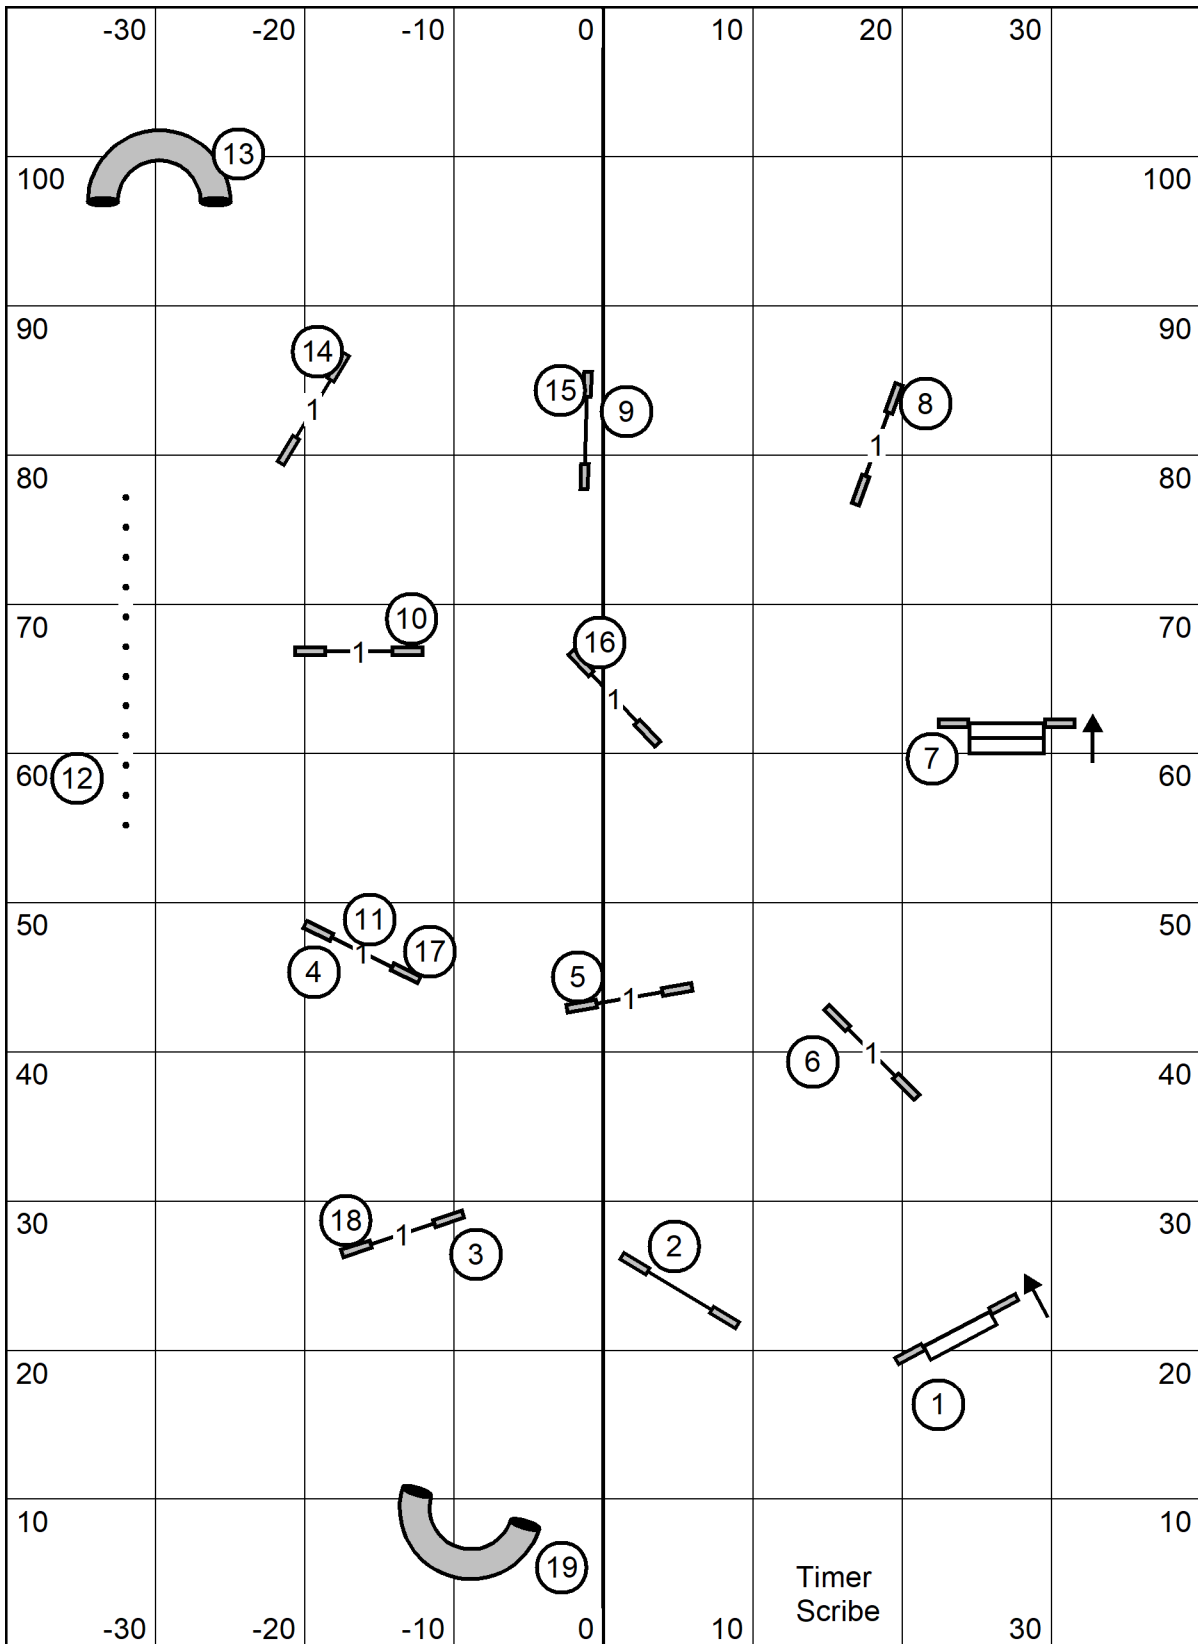

Exc: 4,5,6 or 6,5,4

Galveston County Kennel Club

Big League Dreams, League City, TX

Indoors - Turf - 80 x 110

Sunday - June 4, 2023

Lavonda L. Herring

Exc/Masters Standard

Galveston County Kennel Club
 Big League Dreams, League City, TX
 Indoors - Turf - 80 x 110
 Sunday - June 4, 2023
 Lavonda L. Herring
Open Standard

Galveston County Kennel Club

Big League Dreams, League City, TX

Indoors - Turf - 80 x 110

Sunday - June 4, 2023

Lavonda L. Herring

Novice Standard

Galveston County Kennel Club

Big League Dreams, League City, TX

Indoors - Turf - 80 x 110

Sunday - June 4, 2023

Lavonda L. Herring

Time 2 Beat

Galveston County Kennel Club

Big League Dreams, League City, TX

Indoors - Turf - 80 x 110

Sunday - June 4, 2023

Lavonda L. Herring

Exc/Masters JWW

Galveston County Kennel Club
 Big League Dreams, League City, TX
 Indoors - Turf - 80 x 110
 Sunday - June 4, 2023
 Lavonda L. Herring
Open JWW

Timer
Scribe

Galveston County Kennel Club