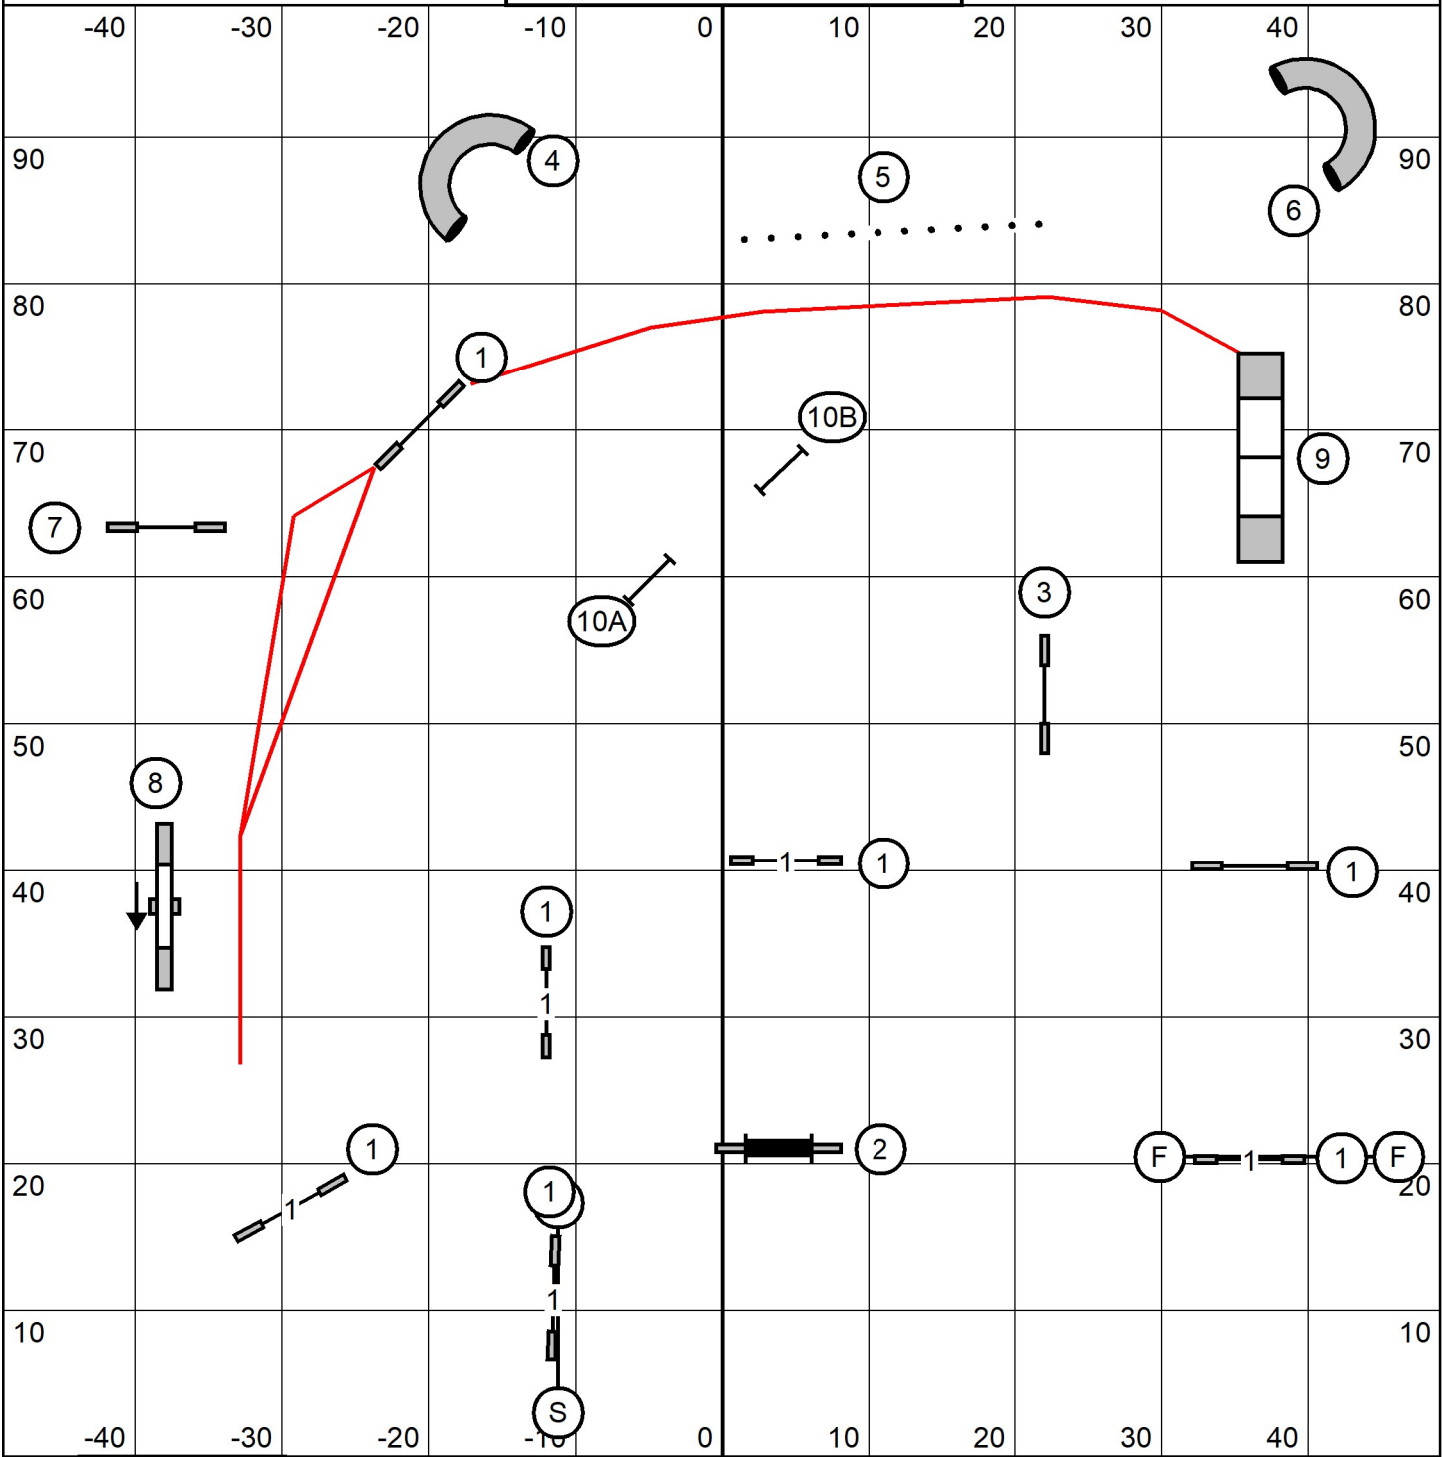

EX SEND - 4 to 5 to 6
 OPN SEND - 7 to 8
 NOV SEND - 7 to 8 (Inside Line)

entrance/Exit

Waco Agility Group
 FAST
 10/4/2020
 Scott Stock

entrance/Exit