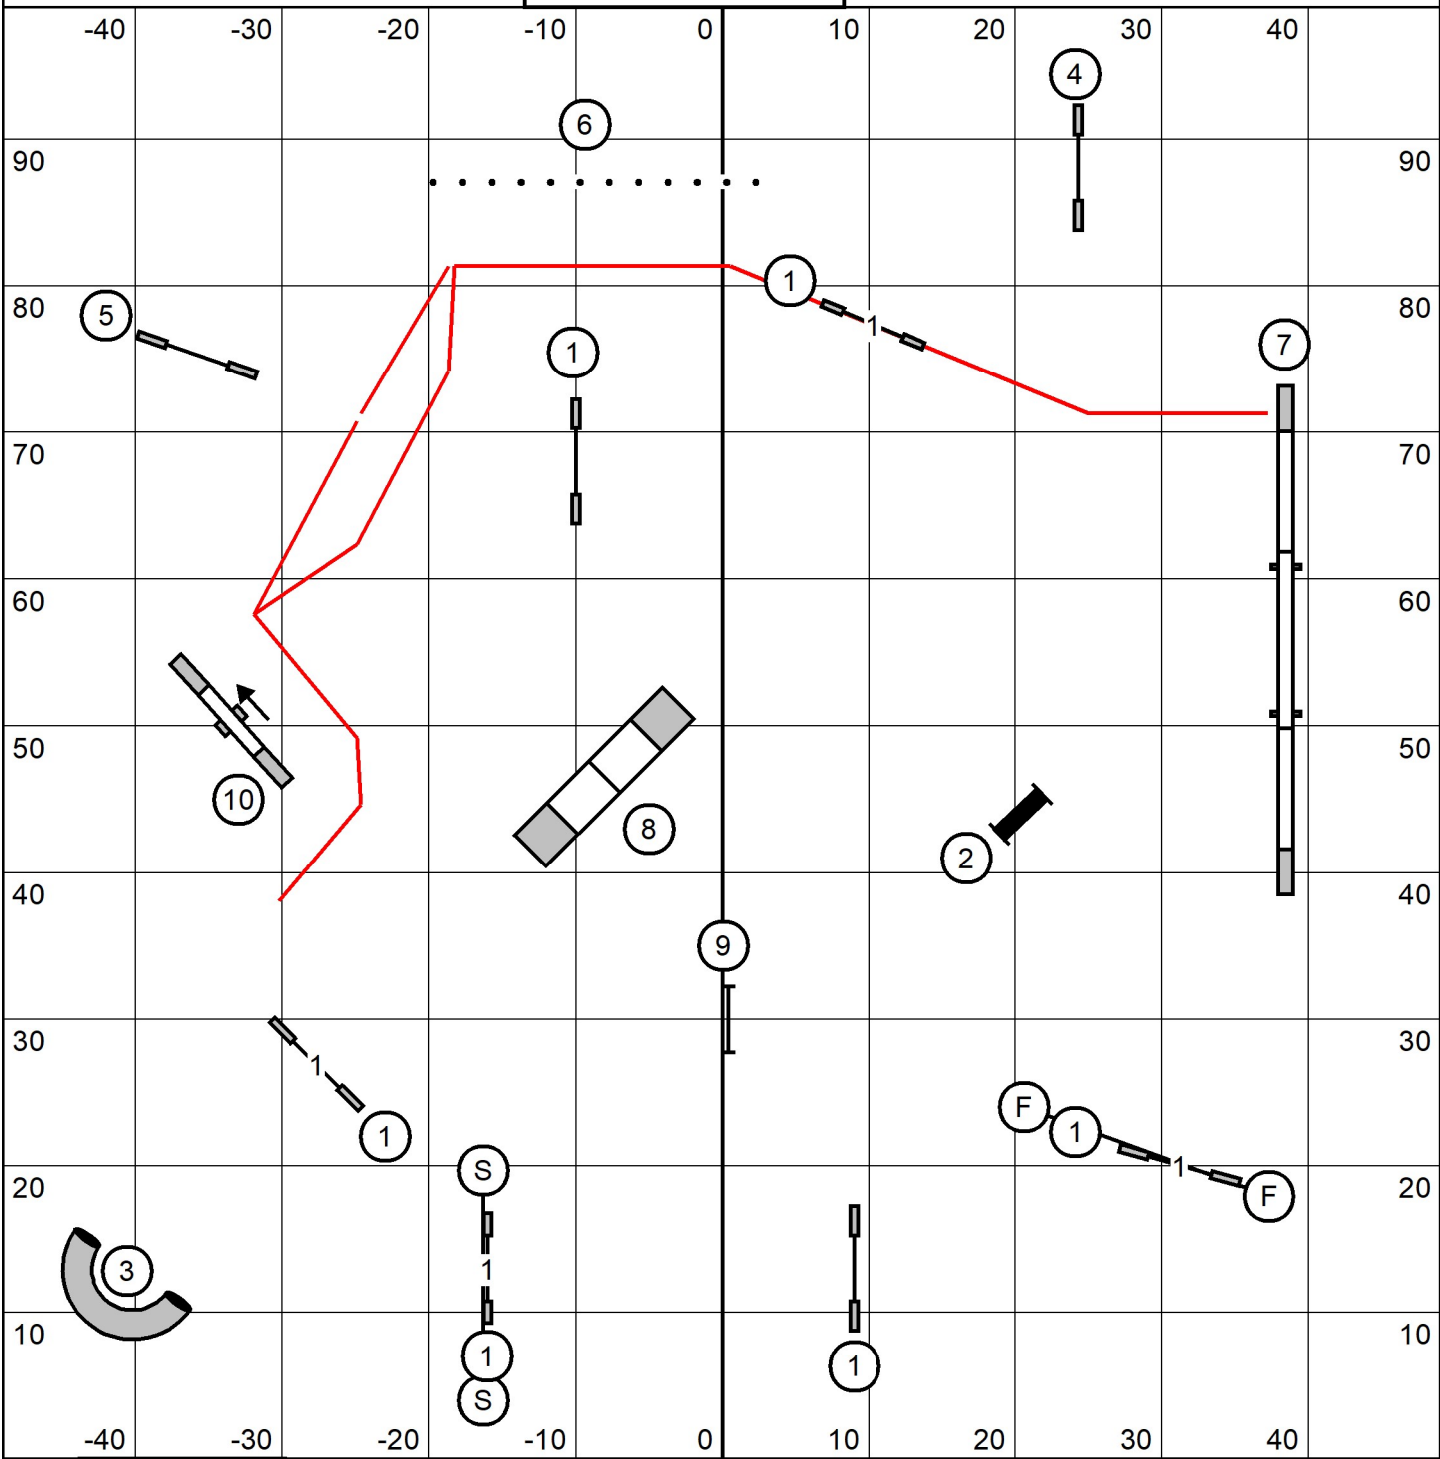

EX SEND - 5 to 6 to 4
OPN SEND - 6 to 5
NOV SEND - 10 to 5

entrance/Exit

Waco Agility Group
FAST
10/3/2020
Scott Stock

entrance/Exit