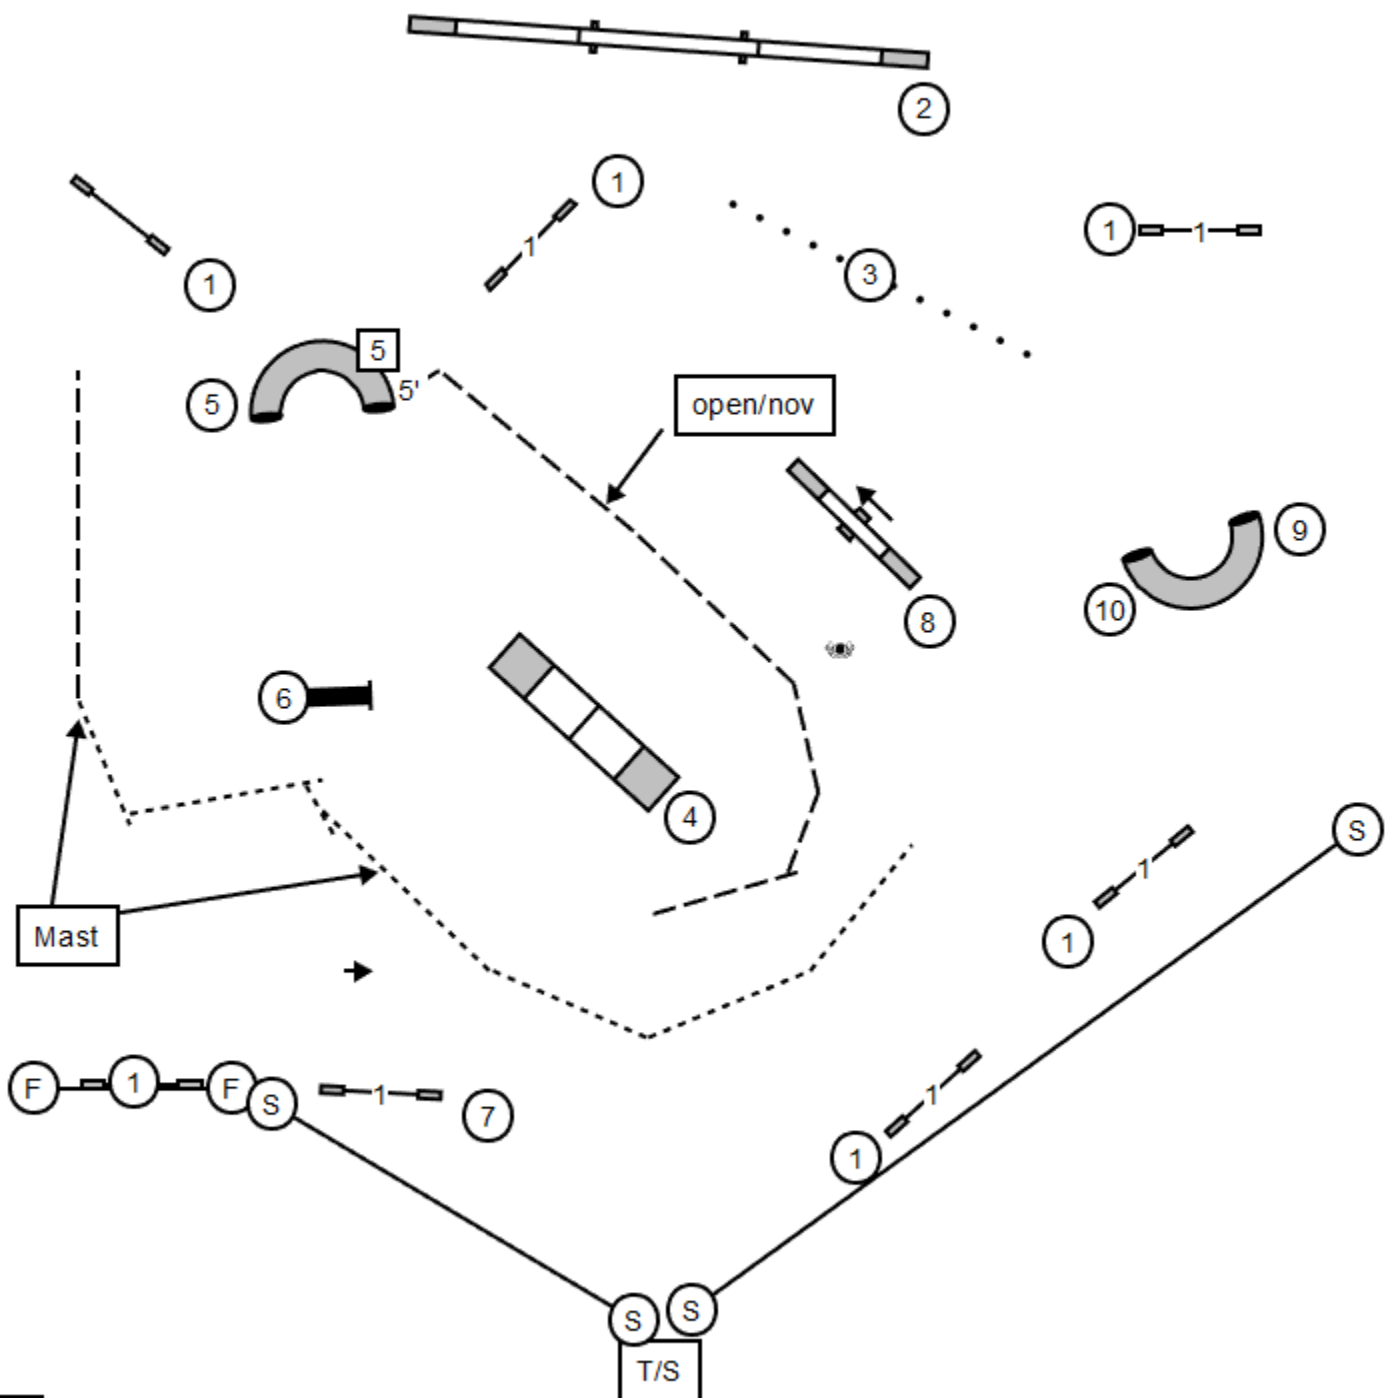

Send
Mast 4-5-6(circle)
Open/nov 4- 5(SQ)

Exit

Waco Agility Group All Fast(Sat)
Jan 2,2021
Judge: Tim Pinneri

Entrance

Entrance

T/S

Waco Agility Group Prem JWW(Sat)

Jan 2, 2021

Exit

T/S

Waco Agility Group Novice Stand(Sat)
Jan 2,2021
Judge: Tim Pinneri

Entrance