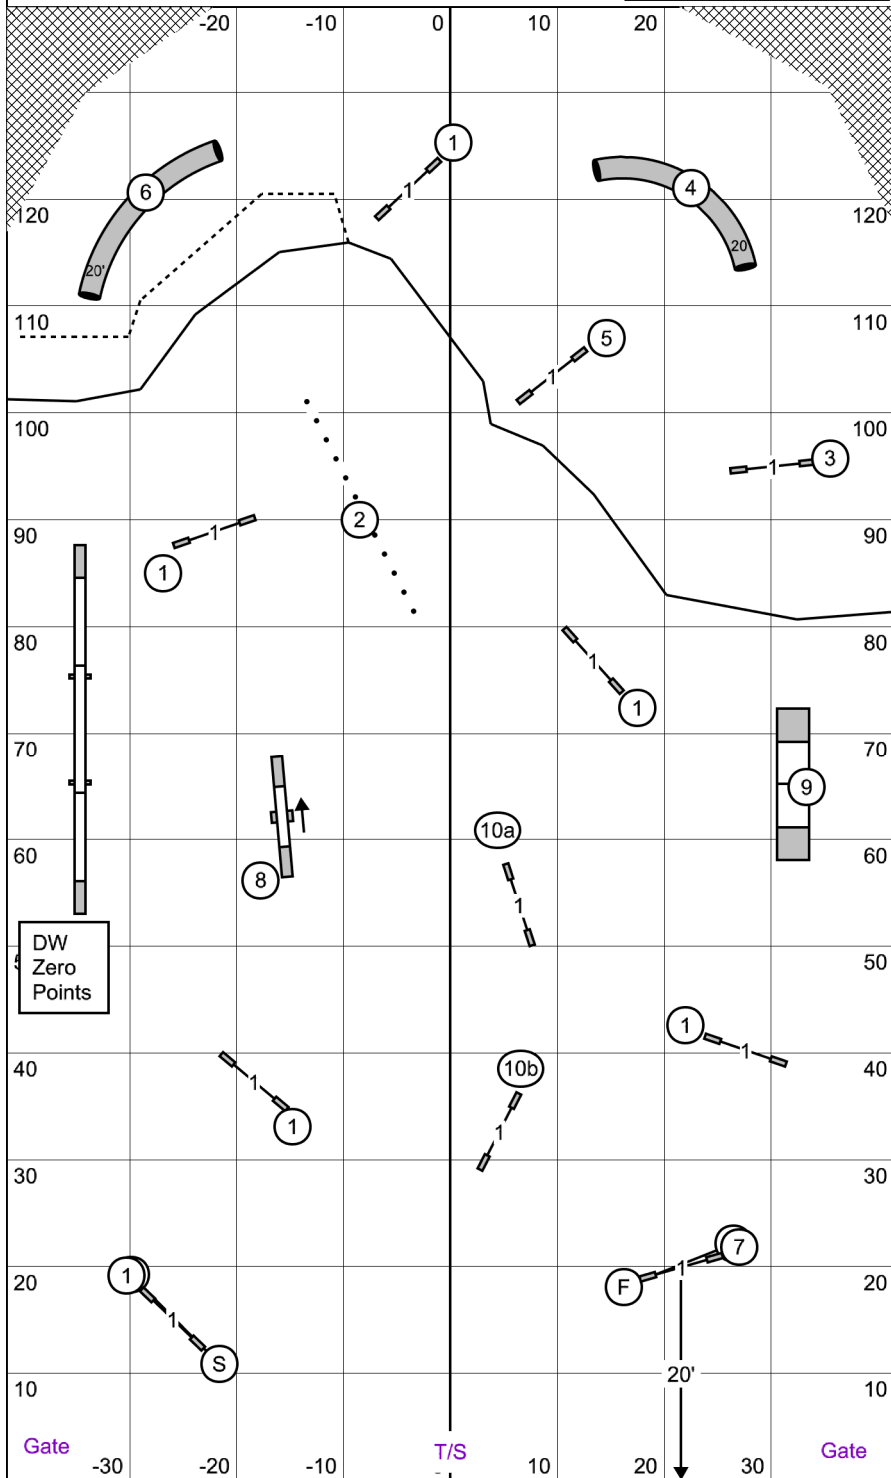

COMBINED FAST

Red Dirt Agility Club of Oklahoma
 Oklahoma City, OK
 Sunday, September 1, 2024
 Surface - Indoors on Dirt
 Judge - Michelle Persian

FAST Time Allowed
 4" Pref. = 41 sec.
 8" Std. = 38 sec.
 8" & 12" Pref. = 38 sec.
 12" & 16" Std. = 35 sec.
 16" & 20" Pref. = 35 sec.
 20", 24" & 24C" Std. = 32 sec.

Novice = 50 pts. needed
 1-6 OR 6-1 in flow
 Dotted to Solid Line

Open = 55 pts needed
 1-6 or 6-1 in flow

EX/MASTER = 60 pts. needed
 3-4-5 or 5-4-3 in flow

Start and Finish are Bi-Directional

10 combination:
 Novice/Open - Do 1 jump for 10 points
 Excellent/Masters - Do both jumps in any order for 10 points

PREMIER STANDARD

Red Dirt Agility Club of Oklahoma
Oklahoma City, OK
Sunday, September 1, 2024
Surface - Indoors on Dirt
Judge - Michelle Persian

EXCELLENT/MASTER STANDARD

Red Dirt Agility Club of Oklahoma
Oklahoma City, OK
Sunday, September 1, 2024
Surface - Indoors on Dirt
Judge - Michelle Persian

OPEN STANDARD

Red Dirt Agility Club of Oklahoma
Oklahoma City, OK
Sunday, September 1, 2024
Surface - Indoors on Dirt
Judge - Michelle Persian

NOVICE STANDARD

Red Dirt Agility Club of Oklahoma
Oklahoma City, OK
Sunday, September 1, 2024
Surface - Indoors on Dirt
Judge - Michelle Persian