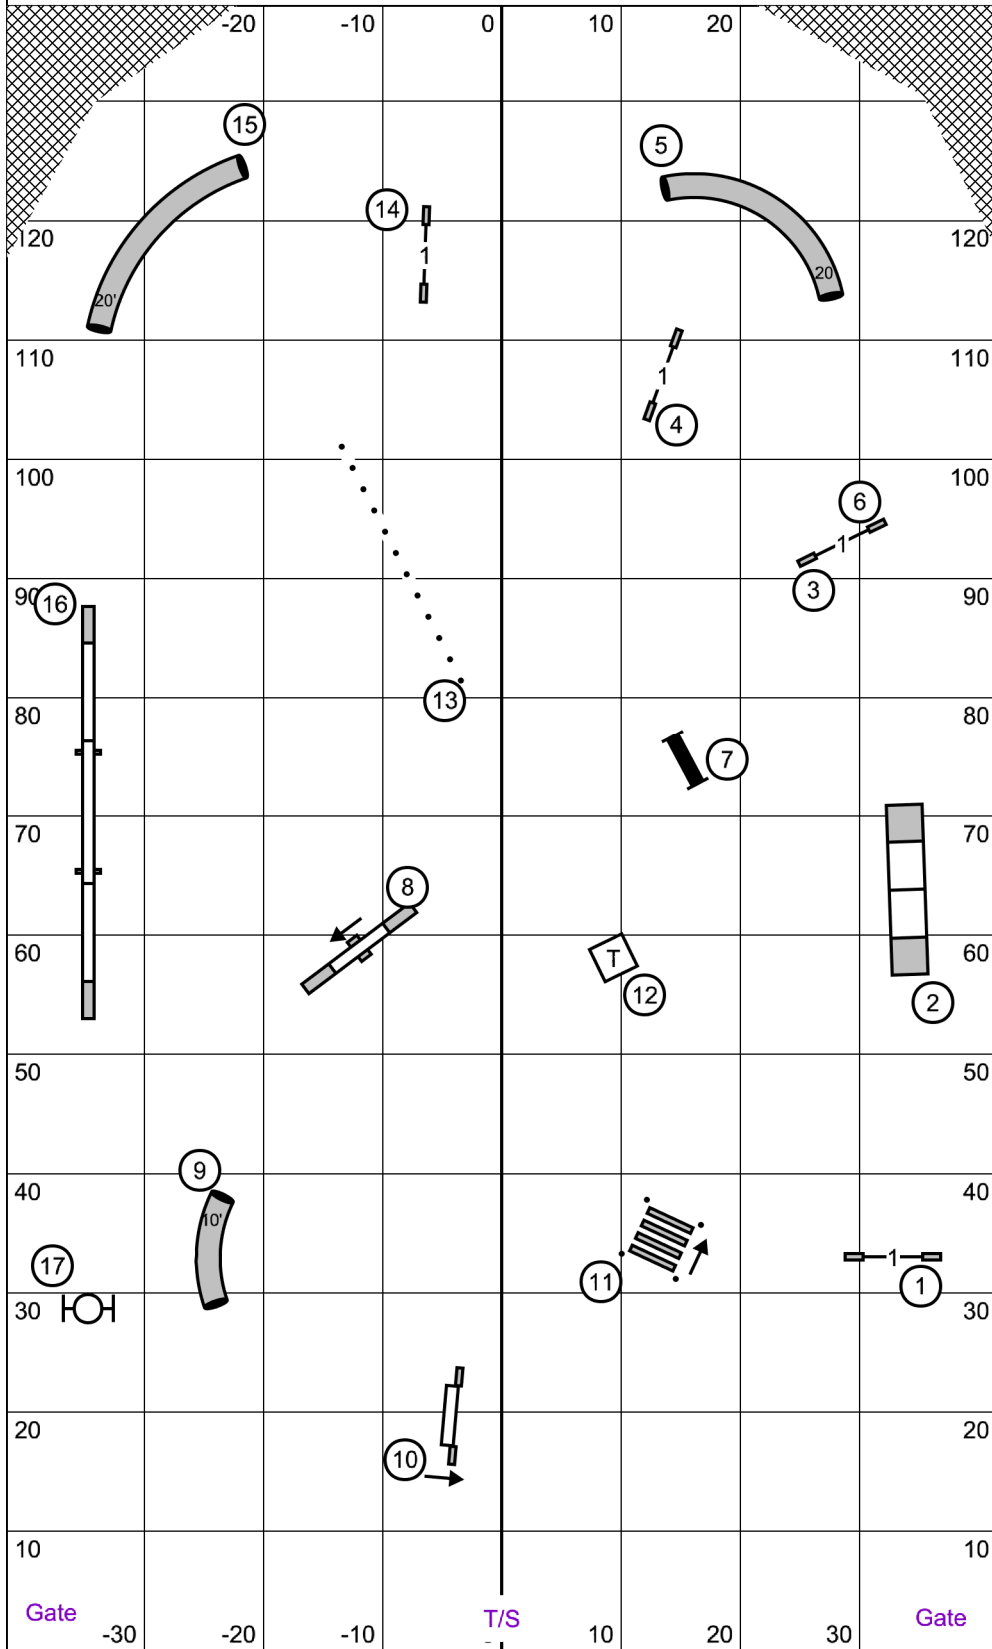

OPEN STANDARD

Red Dirt Agility Club of Oklahoma
Oklahoma City, OK
Sunday, September 1, 2024
Surface - Indoors on Dirt
Judge - Michelle Persian