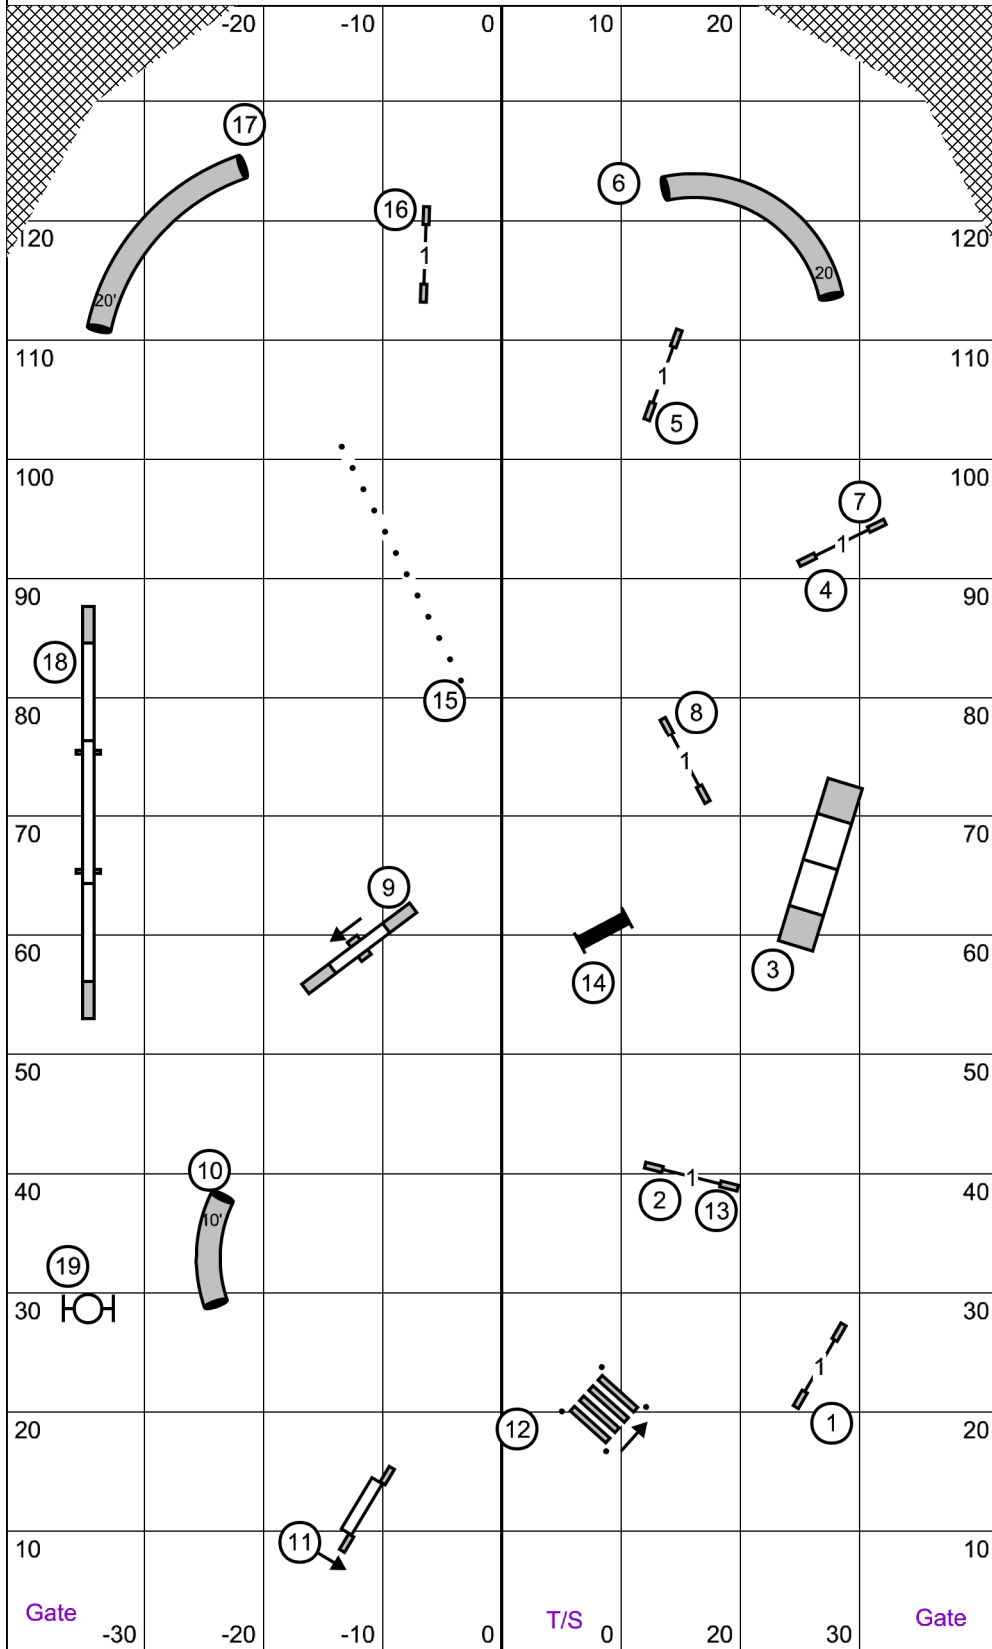

COMBINED FAST

Red Dirt Agility Club of Oklahoma
 Oklahoma City, OK
 Sunday, September 1, 2024
 Surface - Indoors on Dirt
 Judge - Michelle Persian

FAST Time Allowed
 4" Pref. = 41 sec.
 8" Std. = 38 sec.
 8" & 12" Pref. = 38 sec.
 12" & 16" Std. = 35 sec.
 16" & 20" Pref. = 35 sec.
 20", 24" & 24C" Std. = 32 sec.

Novice = 50 pts. needed
 1-6 OR 6-1 in flow
 Dotted to Solid Line

Open = 55 pts needed
 1-6 or 6-1 in flow

EX/MASTER = 60 pts. needed
 3-4-5 or 5-4-3 in flow

Start and Finish are Bi-Directional

10 combination:
 Novice/Open - Do 1 jump for 10 points
 Excellent/Masters - Do both jumps in any order for 10 points

OPEN STANDARD

Red Dirt Agility Club of Oklahoma
Oklahoma City, OK
Sunday, September 1, 2024
Surface - Indoors on Dirt
Judge - Michelle Persian

NOVICE STANDARD

Red Dirt Agility Club of Oklahoma
Oklahoma City, OK
Sunday, September 1, 2024
Surface - Indoors on Dirt
Judge - Michelle Persian