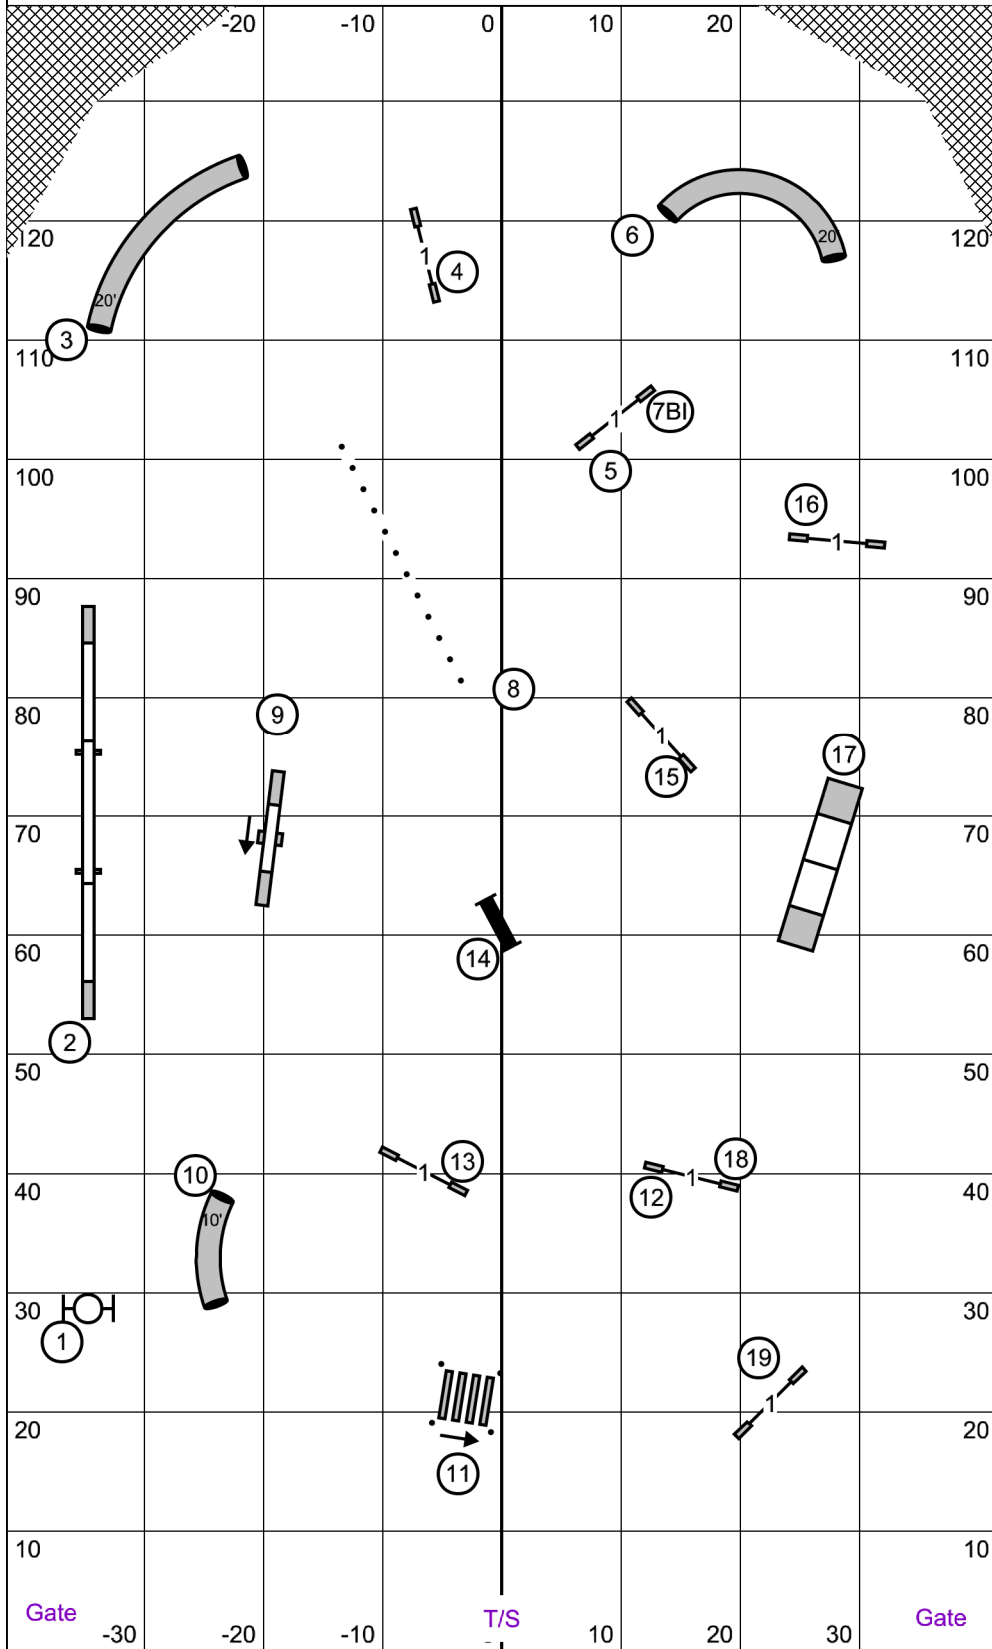

PREMIER STANDARD

Red Dirt Agility Club of Oklahoma
Oklahoma City, OK
Sunday, September 1, 2024
Surface - Indoors on Dirt
Judge - Michelle Persian