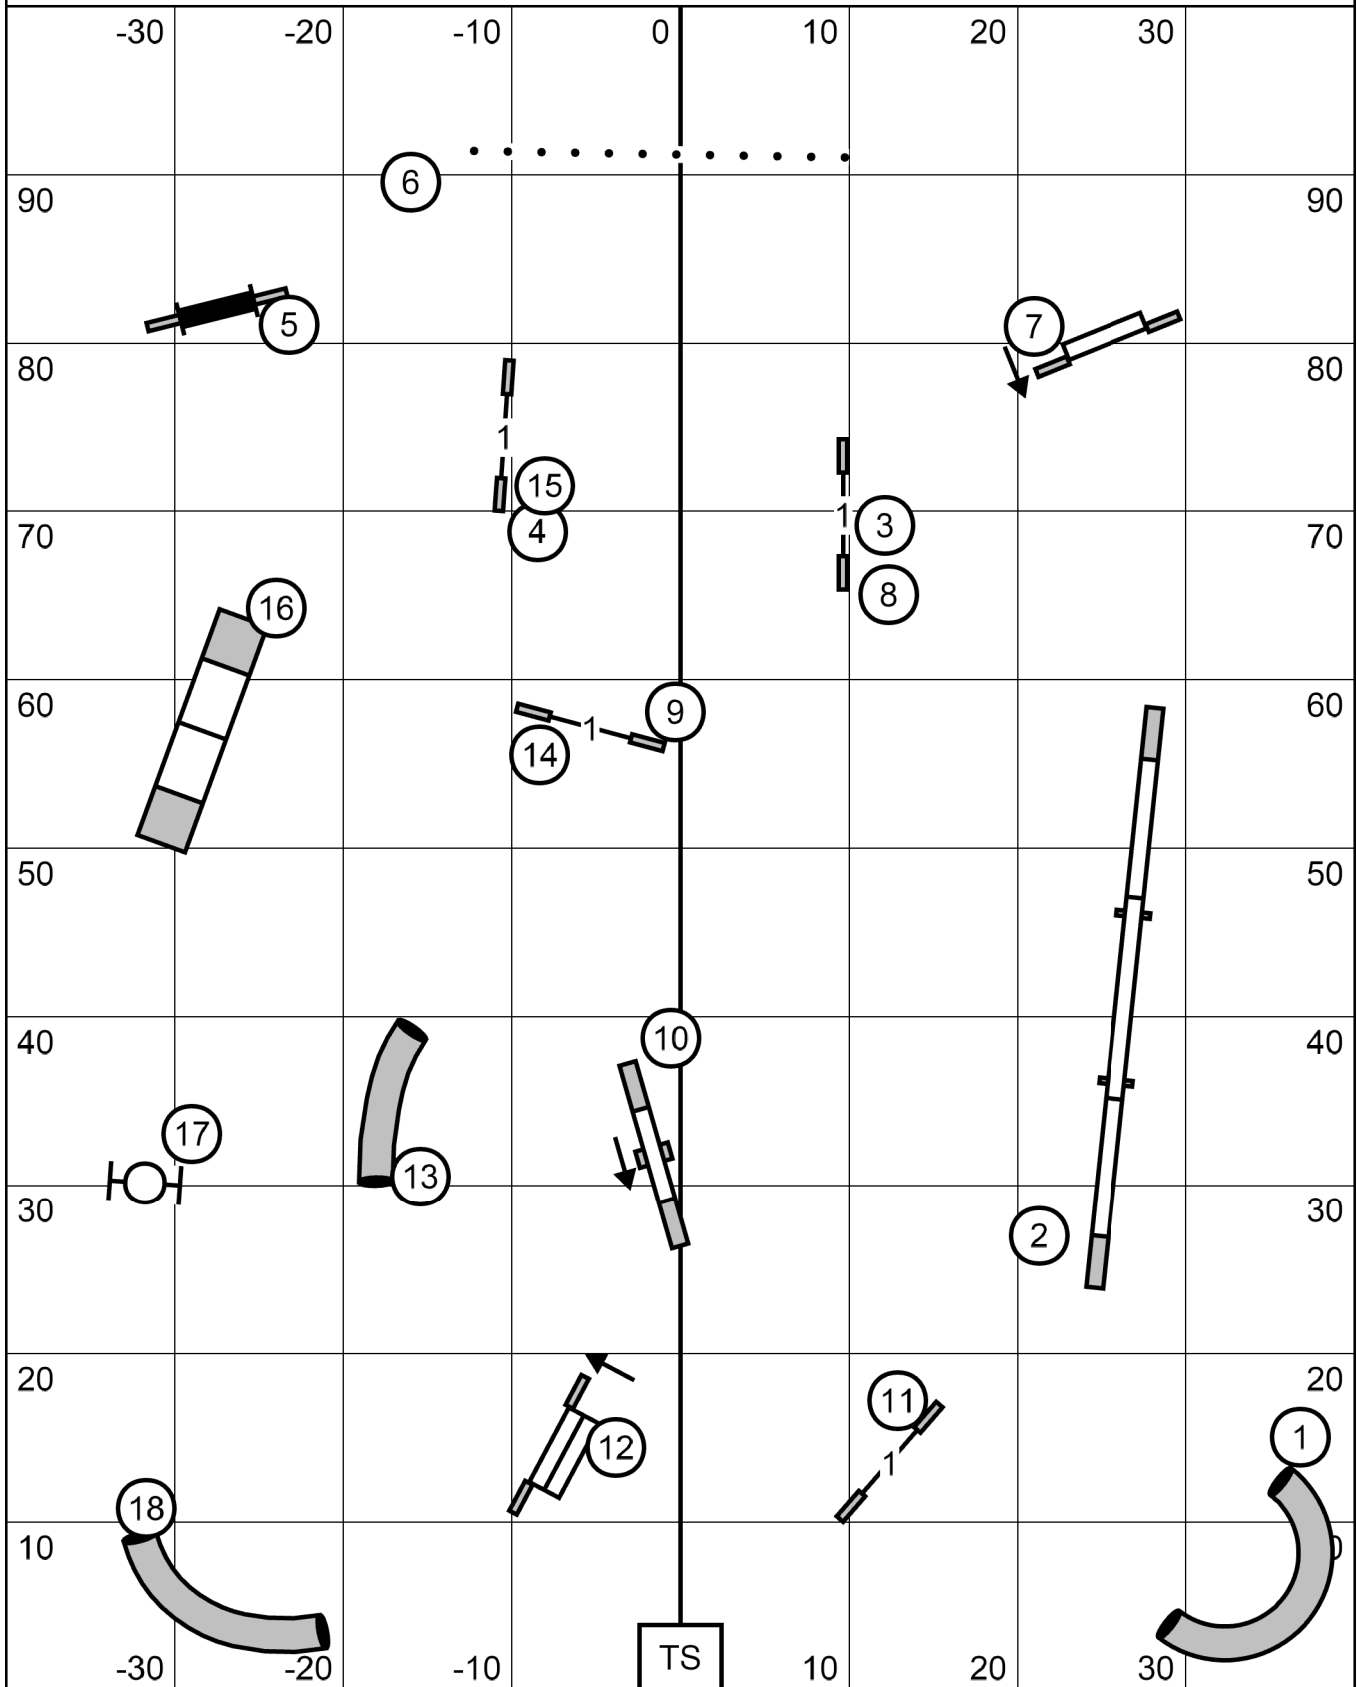

Judge: Frank Gilmer

Indoor on soccer turf @ Lake Country Youth Soccer

Excellent/Masters Standard

Saturday, May 16, 2026

Papillon Club of America

Judge: Frank Gilmer

Indoor on soccer turf @ Lake Country Youth Soccer