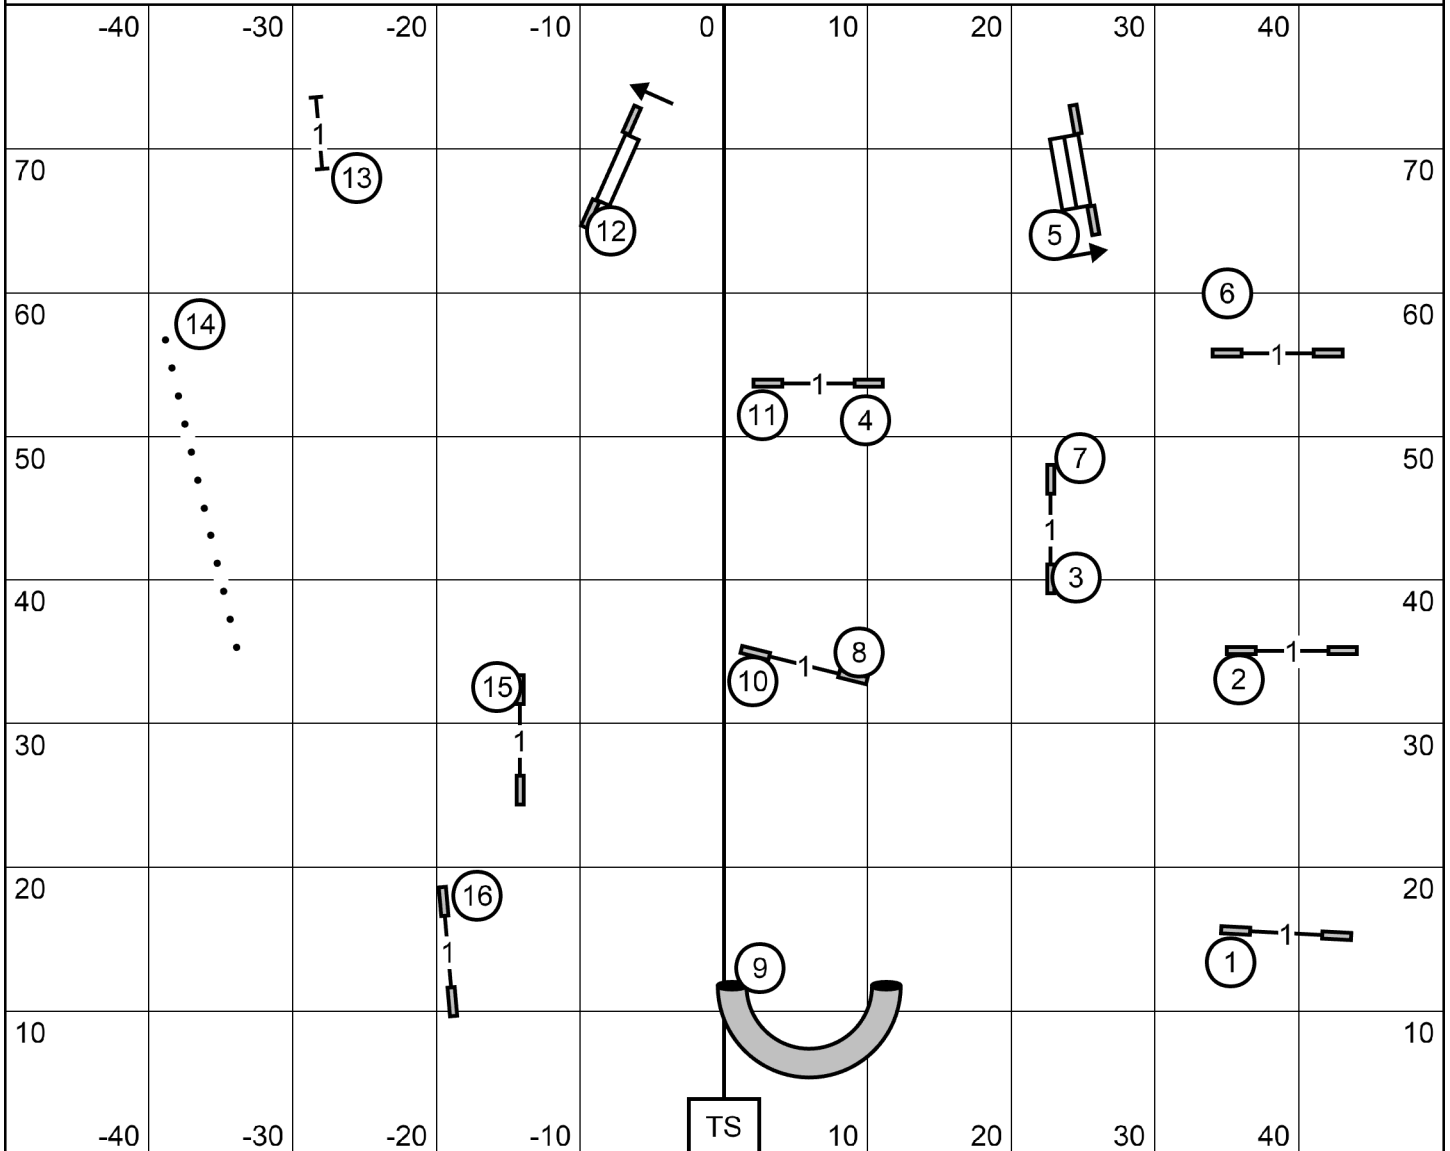

Indoor on soccer turf @ Lake Country Youth Soccer

Open Jumpers with Weaves

Saturday, May 16, 2026

Papillon Club of America

Judge: Frank Gilmer

Indoor on soccer turf @ Lake Country Youth Soccer

Novice Jumpers with Weaves