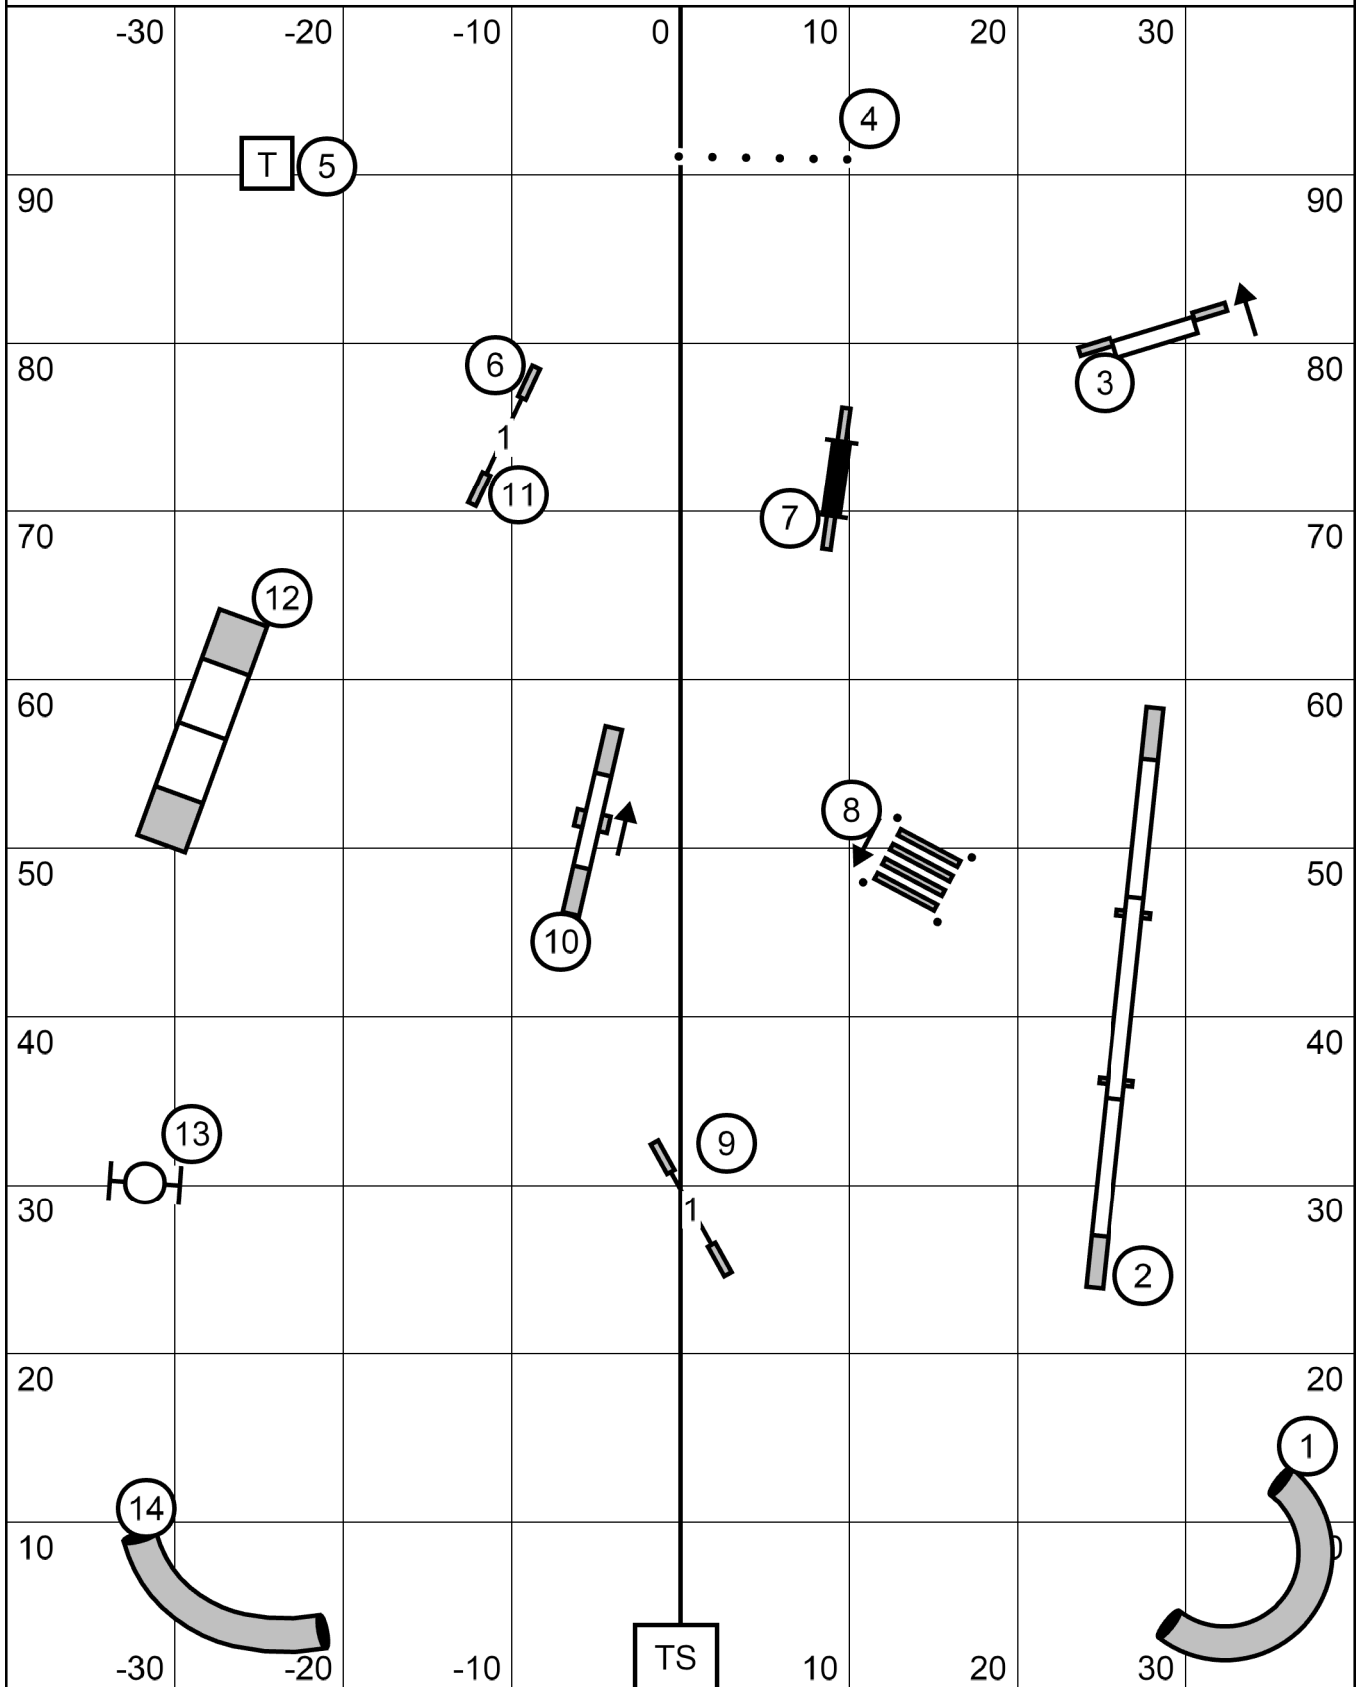

Novice Standard

Saturday, May 16, 2026

Papillon Club of America

Judge: Frank Gilmer

Indoor on soccer turf @ Lake Country Youth Soccer