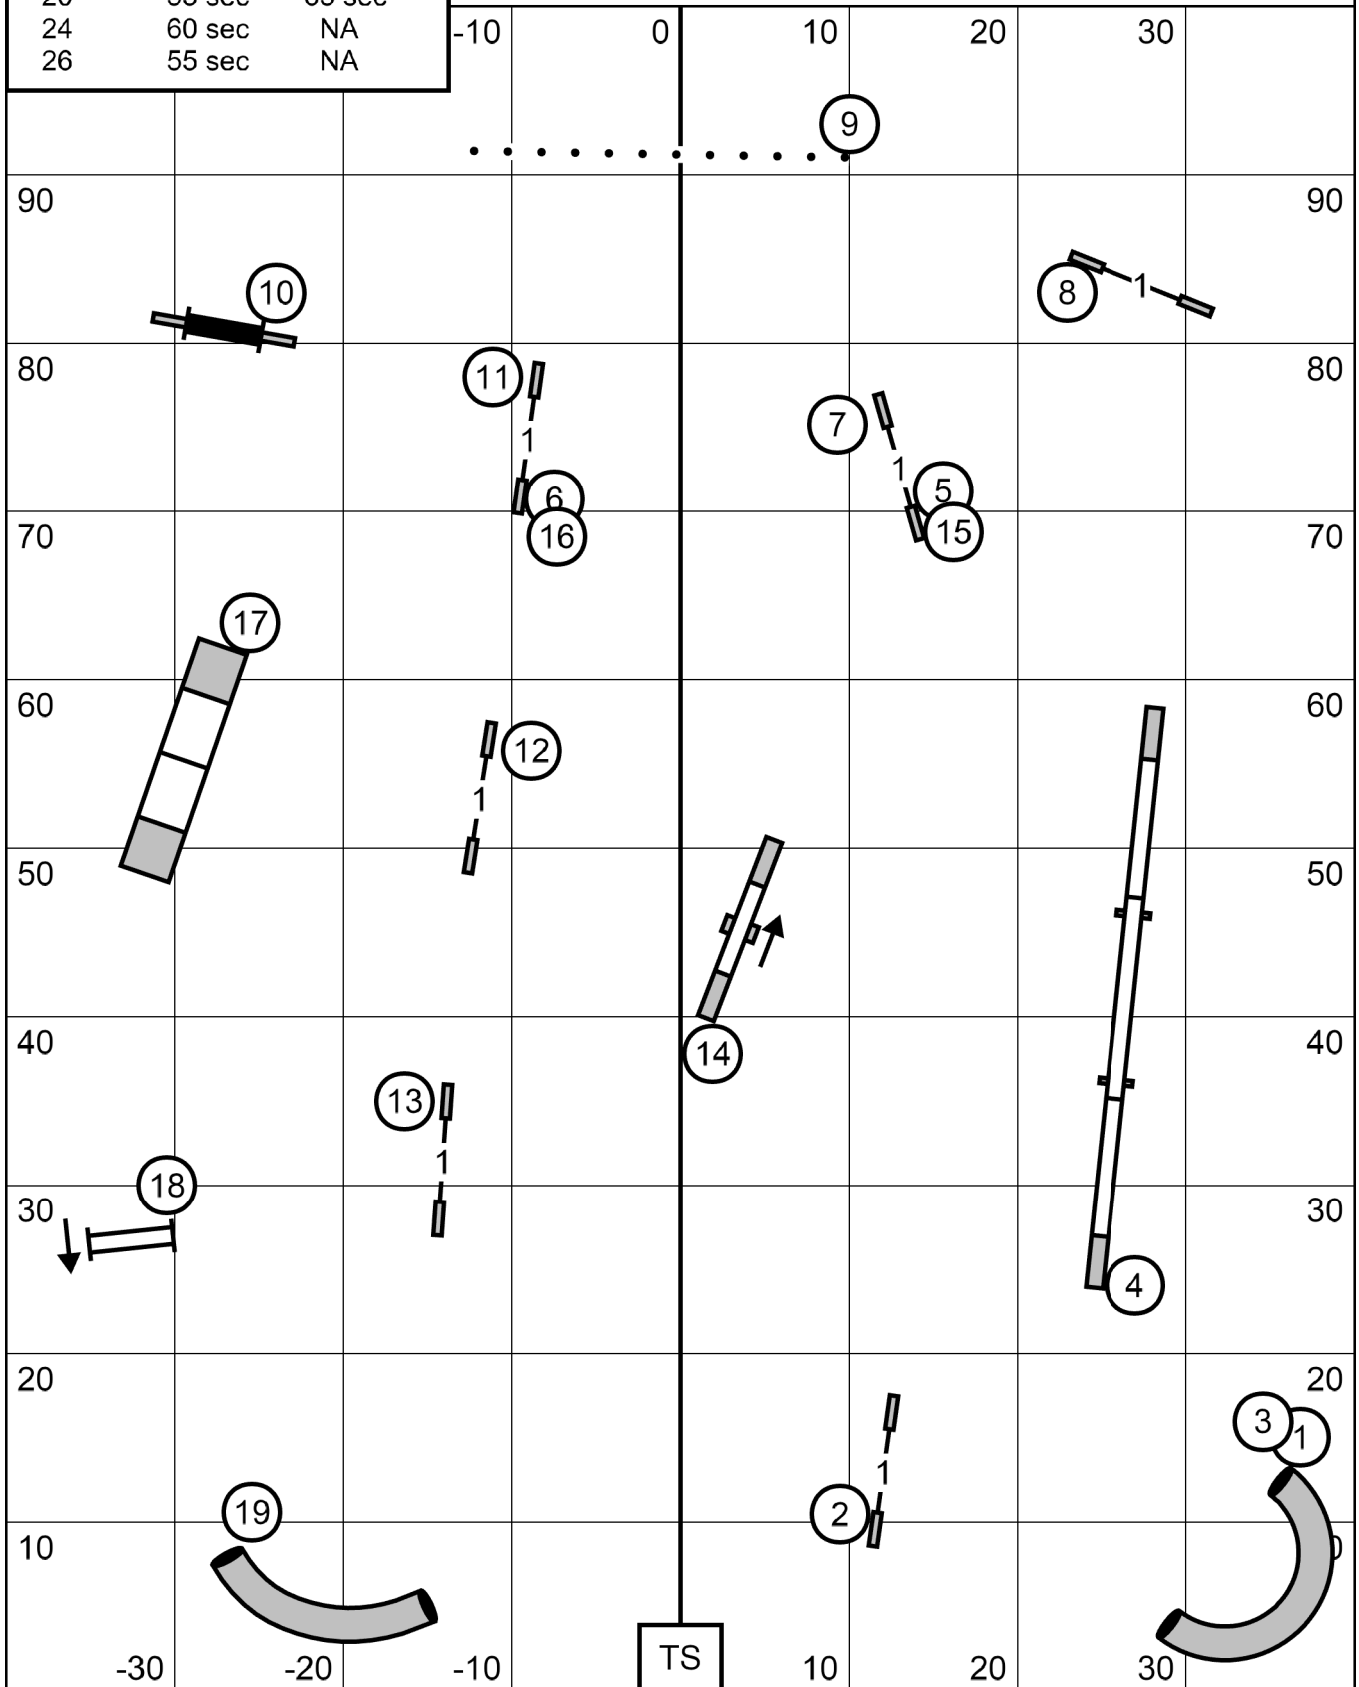

Premier Standard Course Times

Hgt	Regular	Preferred
4	NA	74 sec
8	69 sec	70 sec
12	65 sec	65 sec
16	60 sec	60 sec
20	55 sec	65 sec
24	60 sec	NA
26	55 sec	NA

Premier Standard

Saturday, May 16, 2026

Papillon Club of America

Judge: Frank Gilmer

Indoor on soccer turf @ Lake Country Youth Soccer