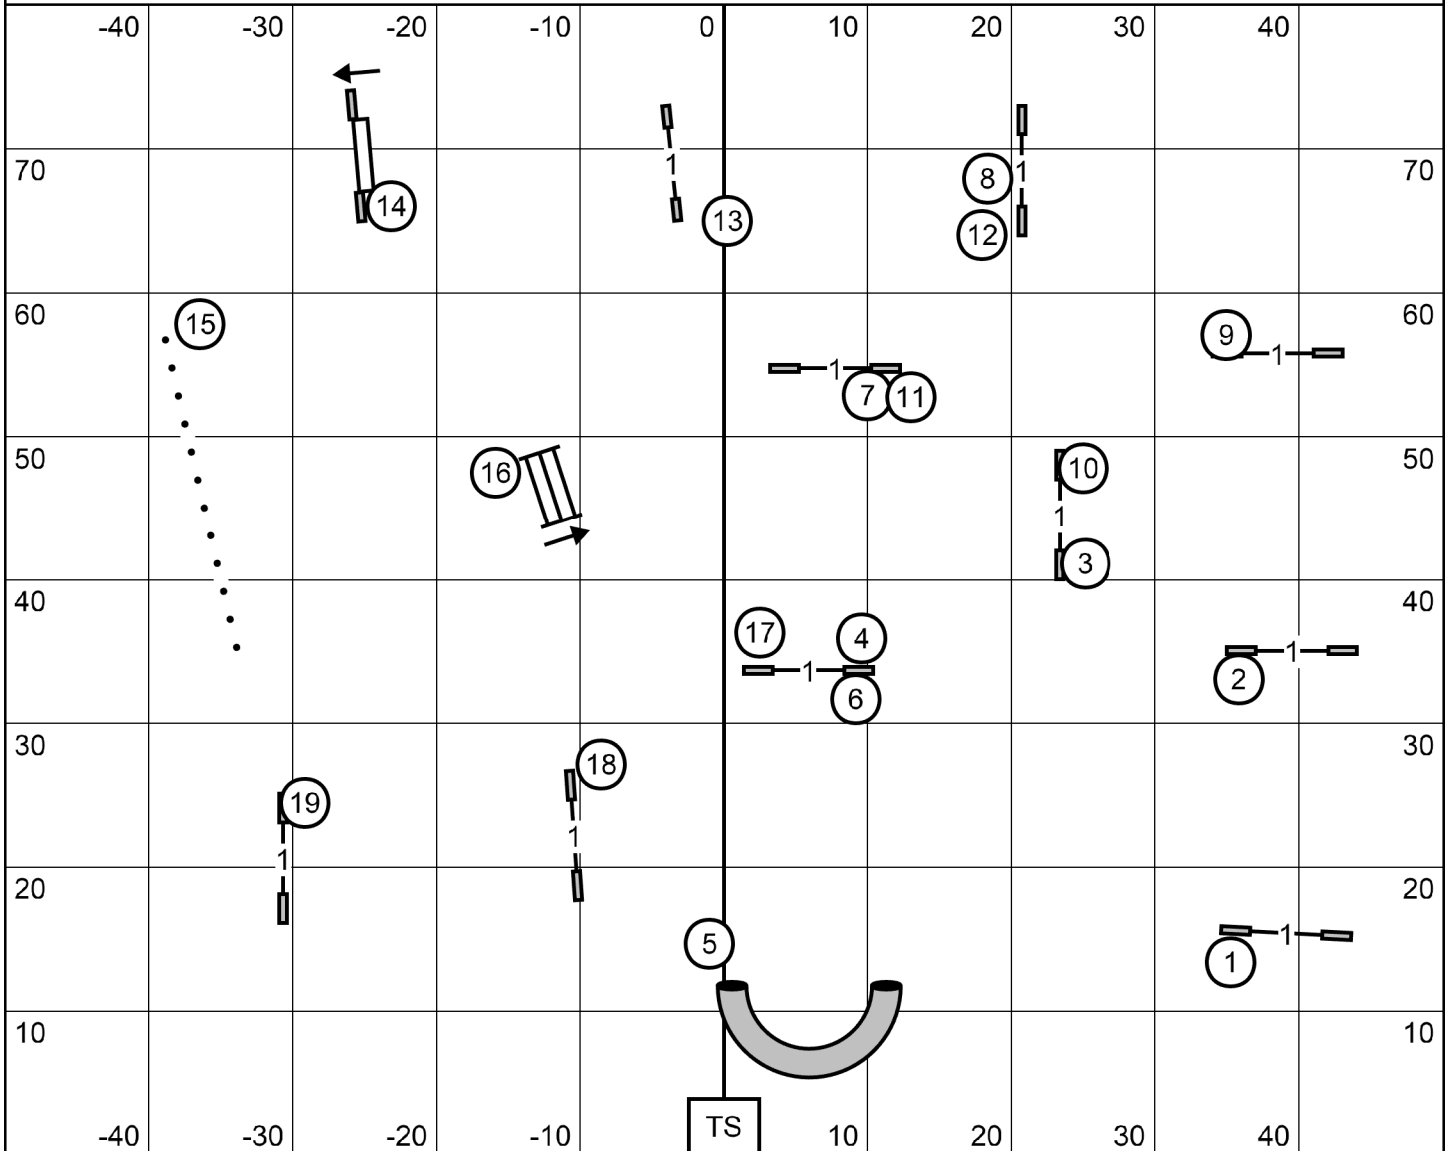

Excellent/Masters Jumpers with Weaves

Saturday, May 16, 2026

Papillon Club of America

Judge: Frank Gilmer

Indoor on soccer turf @ Lake Country Youth Soccer