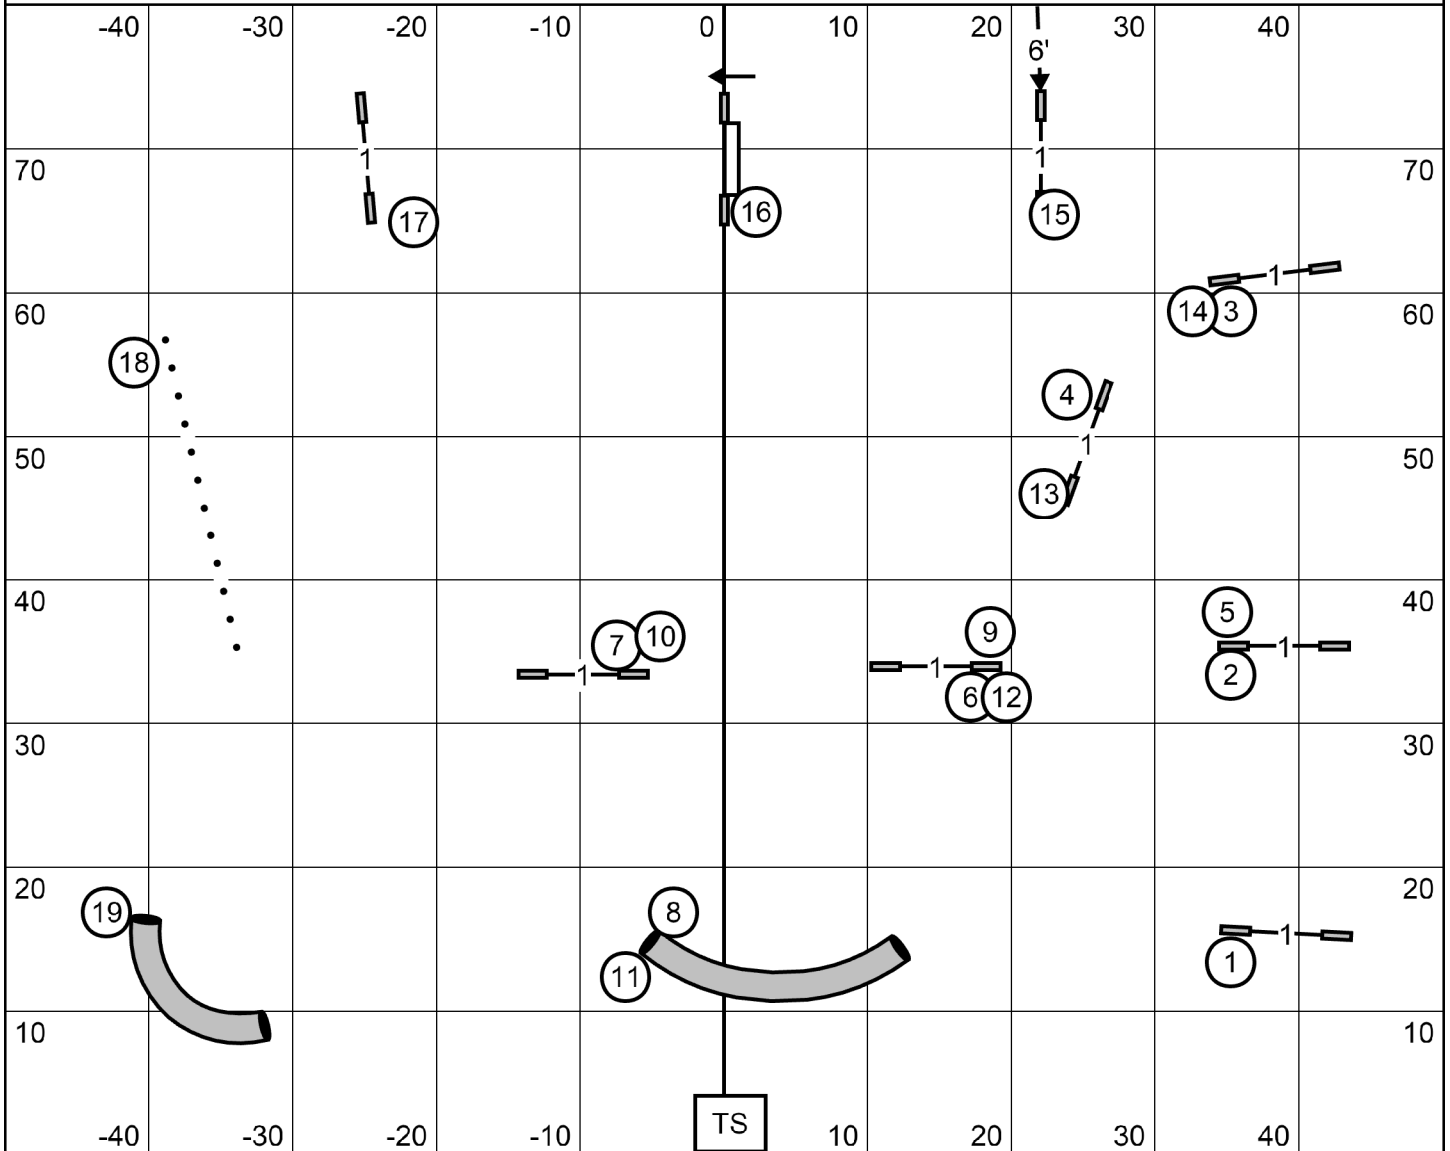

Premier Jumpers with Weaves

Saturday, May 16, 2026

Papillon Club of America

Judge: Frank Gilmer

Indoor on soccer turf @ Lake Country Youth Soccer