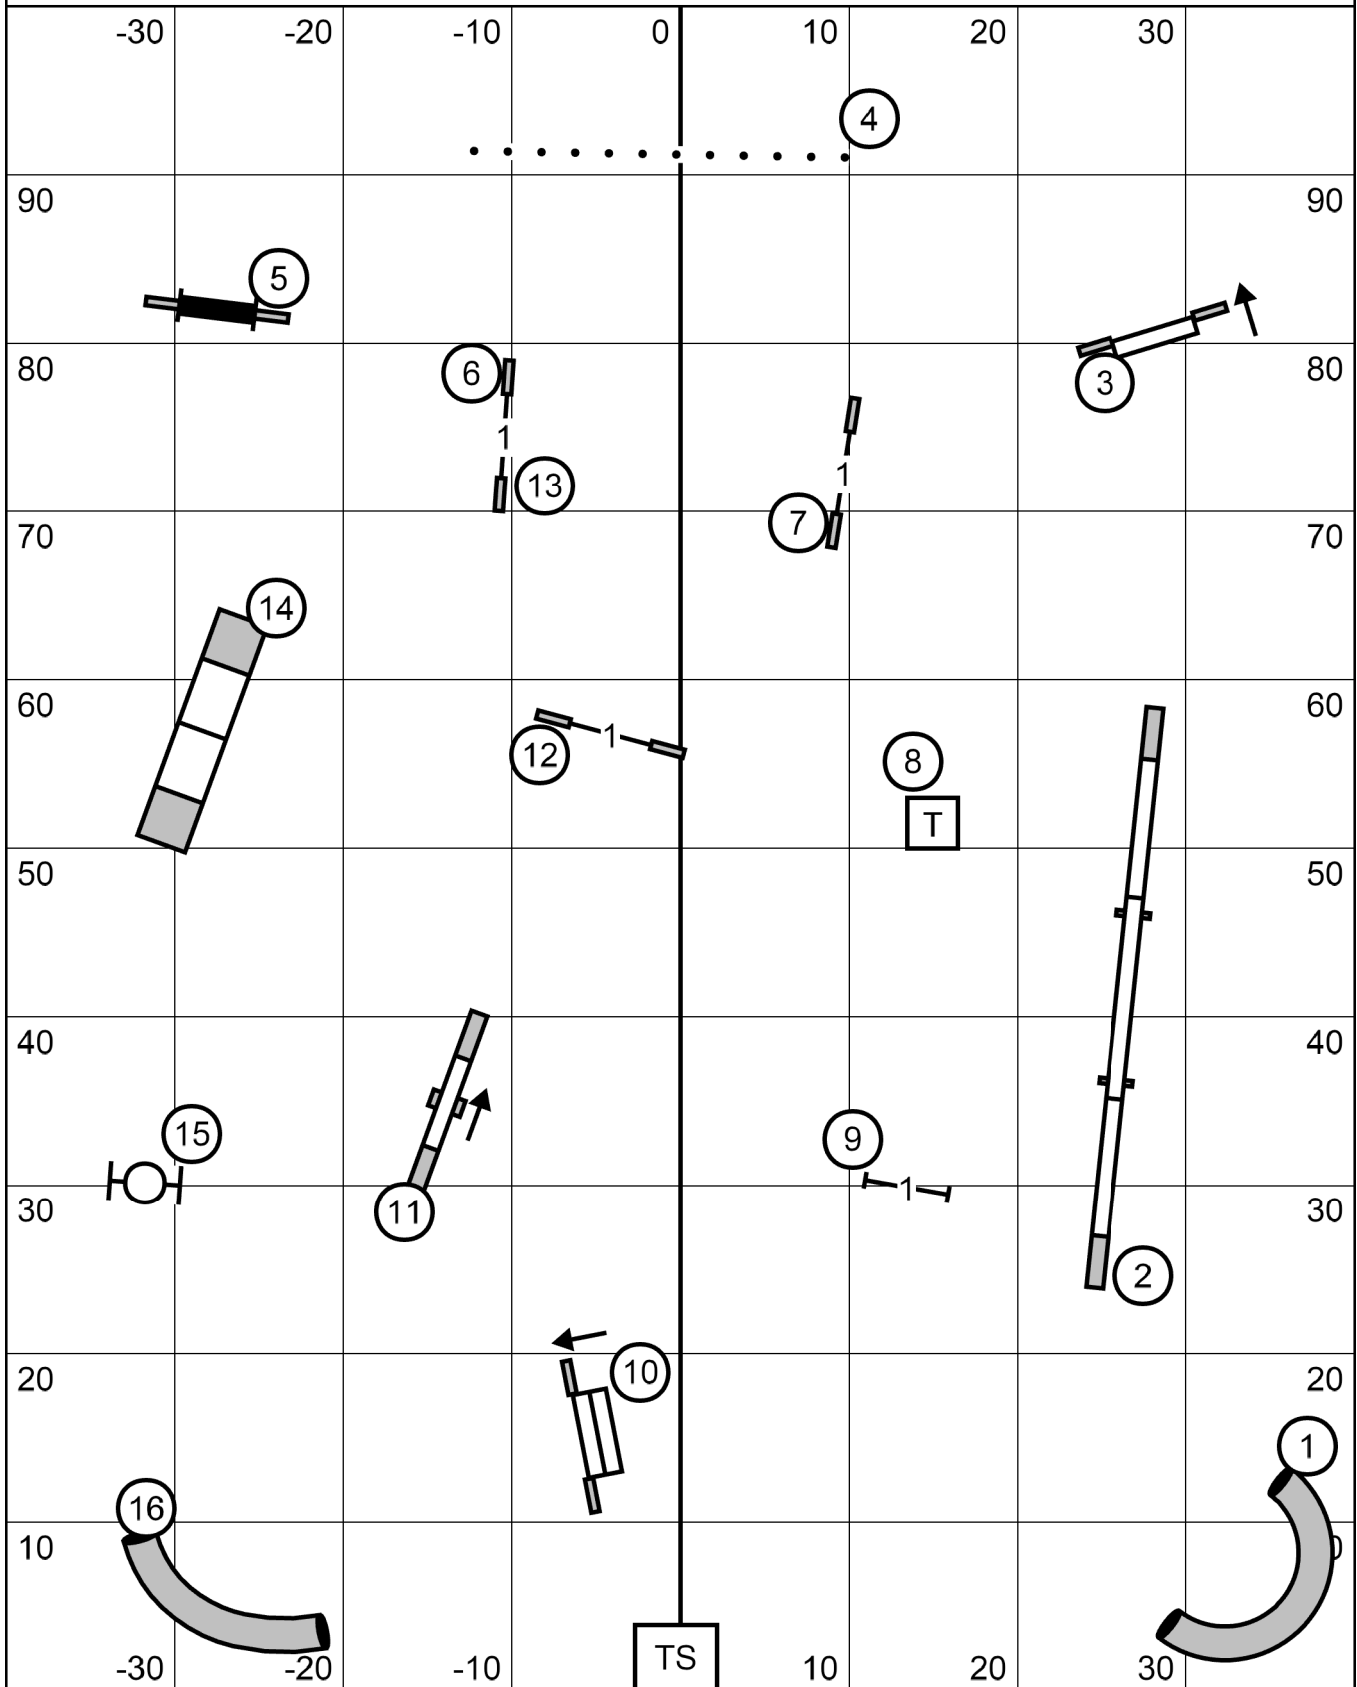

Open Standard

Saturday, May 16, 2026

Papillon Club of America

Judge: Frank Gilmer

Indoor on soccer turf @ Lake Country Youth Soccer