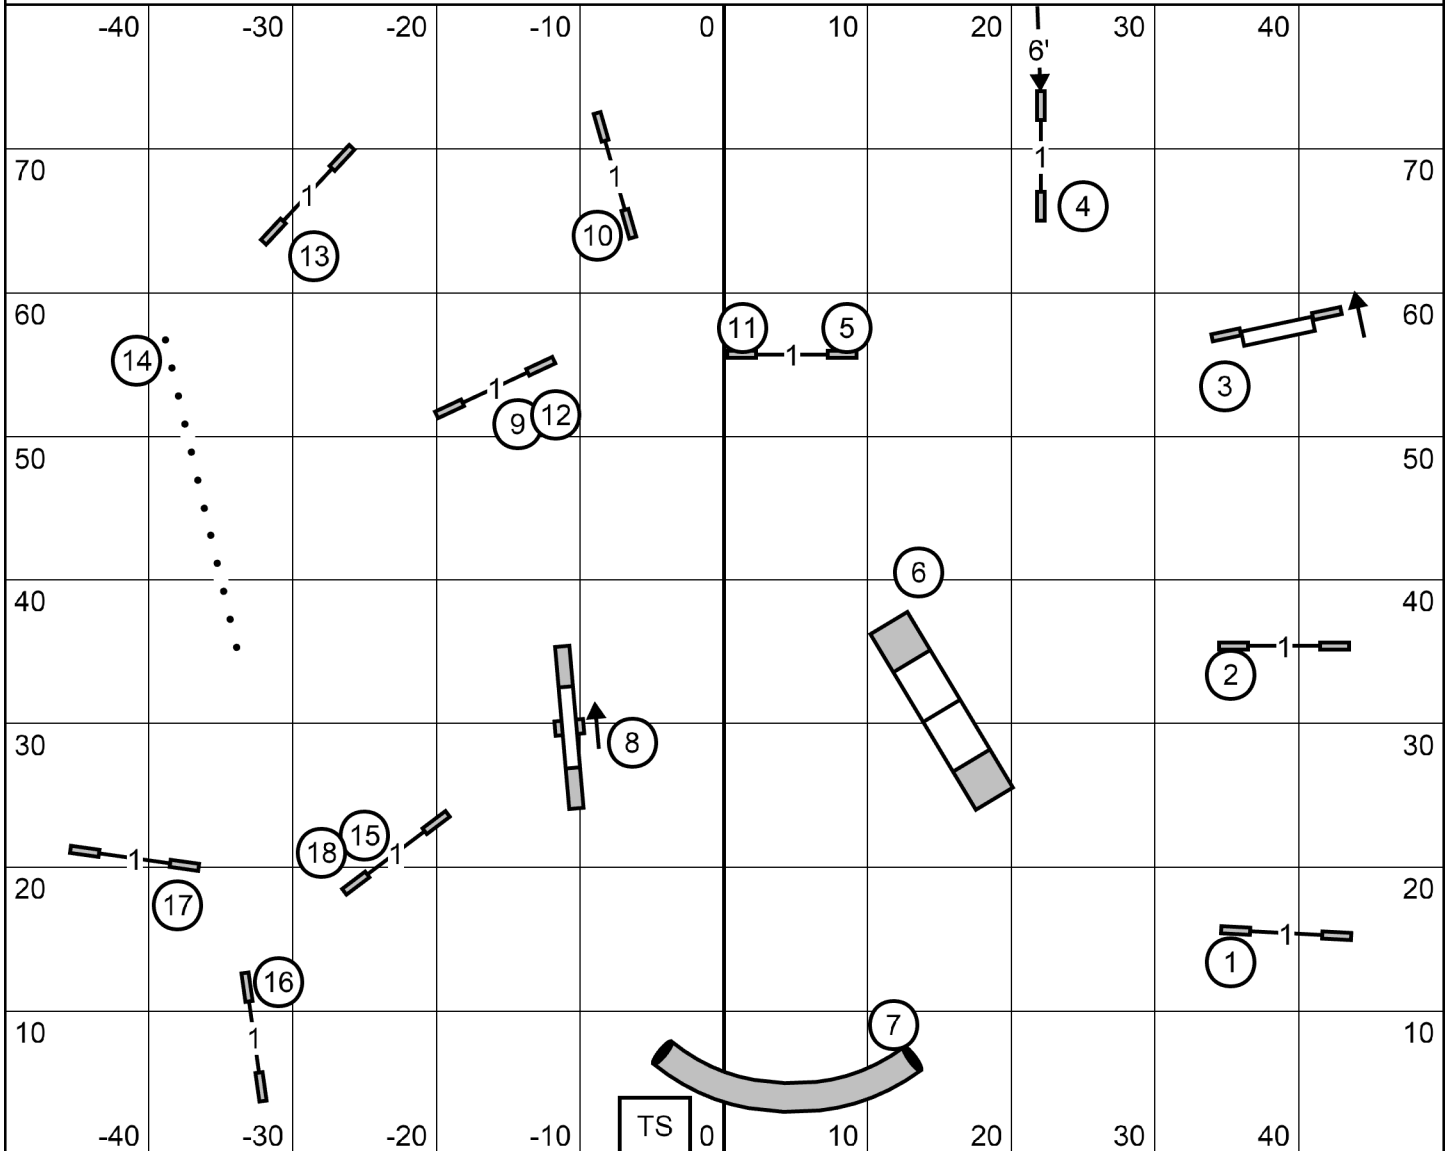

Judge: Frank Gilmer

Indoor on soccer turf @ Lake Country Youth Soccer

Time2Beat

Saturday, May 16, 2026

Papillon Club of America

Judge: Frank Gilmer

Indoor on soccer turf @ Lake Country Youth Soccer

Premier Jumpers with Weaves