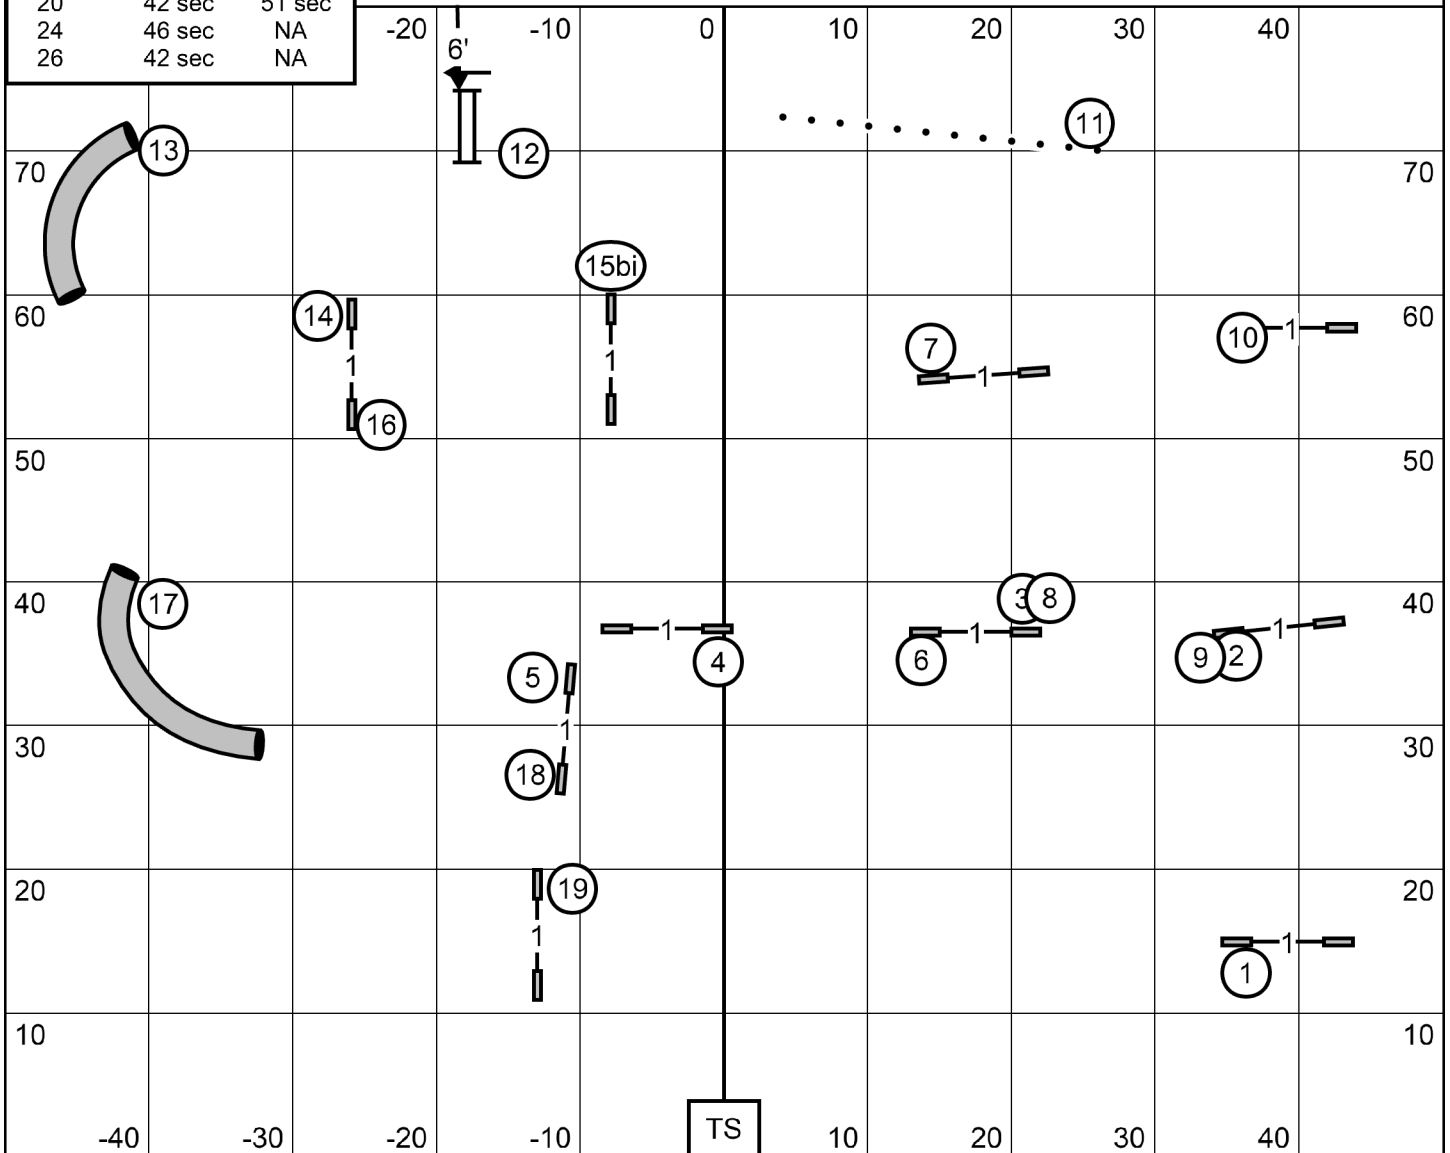

Premier Hgt	JWW Regular	Course Preferred
4	NA	55 sec
8	50 sec	53 sec
12	48 sec	50 sec
16	45 sec	47 sec
20	42 sec	51 sec
24	46 sec	NA
26	42 sec	NA

Premier Jumpers with Weaves

Friday, May 15, 2026

Papillon Club of America

Judge: Frank Gilmer

Indoor on soccer turf @ Lake Country Youth Soccer