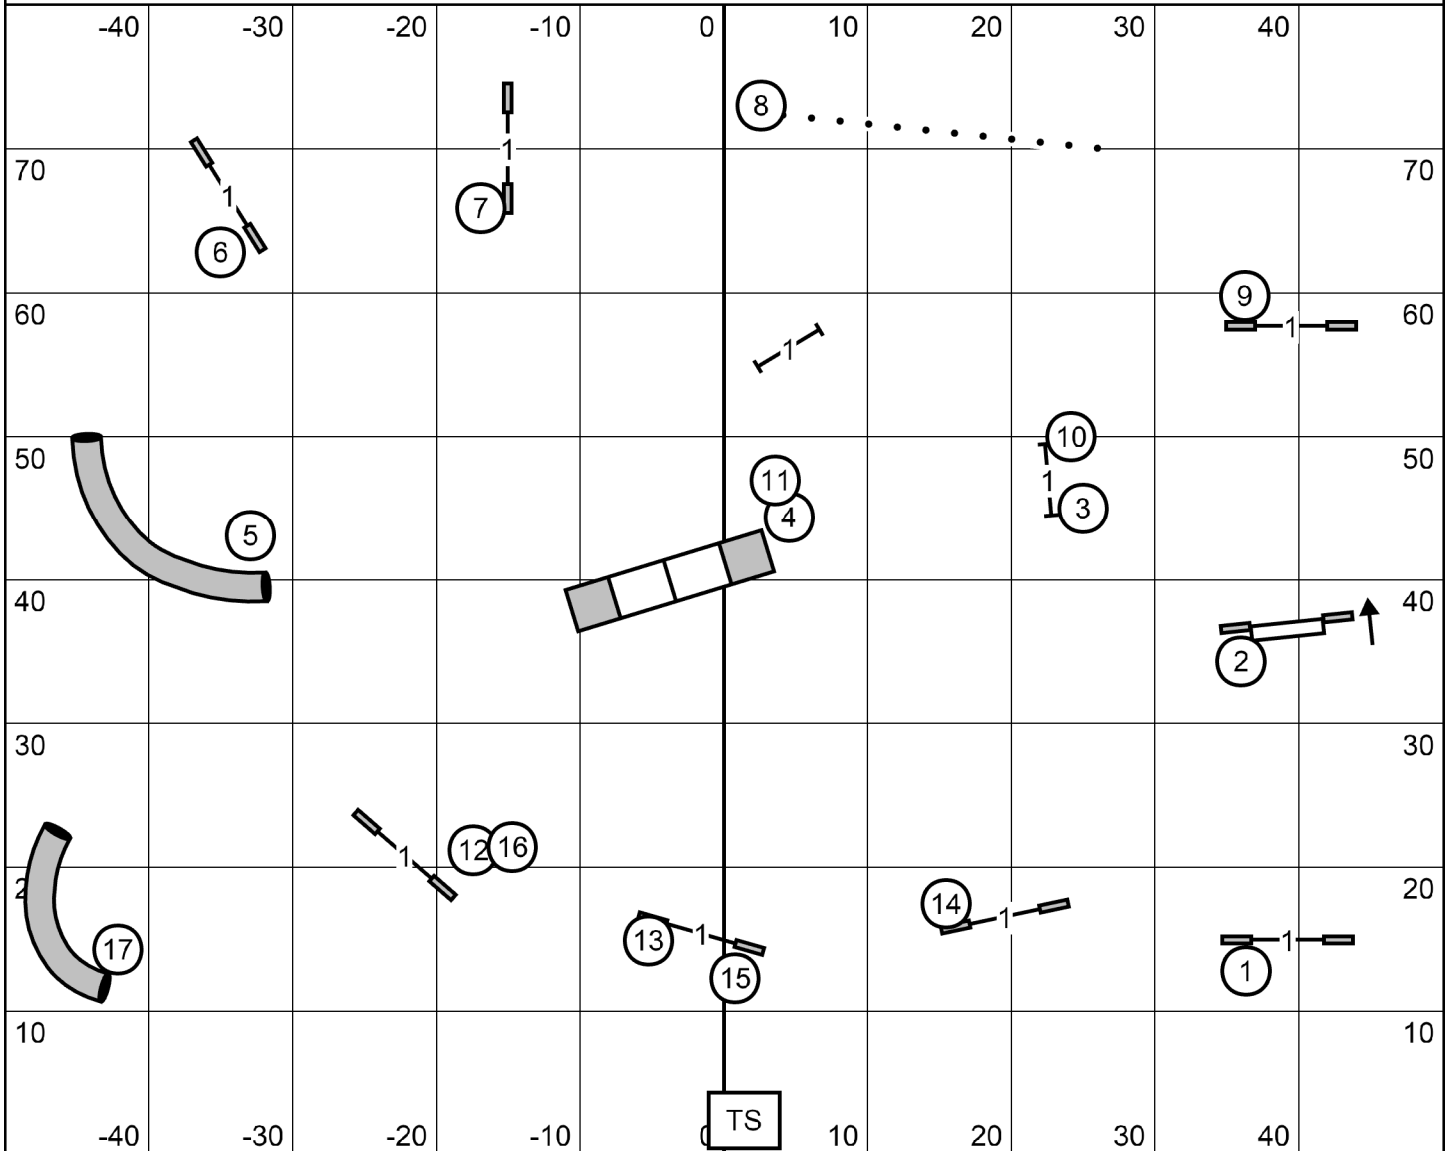

Time2Beat

Friday, May 15, 2026

Papillon Club of America

Judge: Frank Gilmer

Indoor on soccer turf @ Lake Country Youth Soccer

Premier Hgt	JWW Regular	Course Preferred
4	NA	55 sec
8	50 sec	53 sec
12	48 sec	50 sec
16	45 sec	47 sec
20	42 sec	51 sec
24	46 sec	NA
26	42 sec	NA

Premier Jumpers with Weaves

Friday, May 15, 2026

Papillon Club of America

Judge: Frank Gilmer

Indoor on soccer turf @ Lake Country Youth Soccer