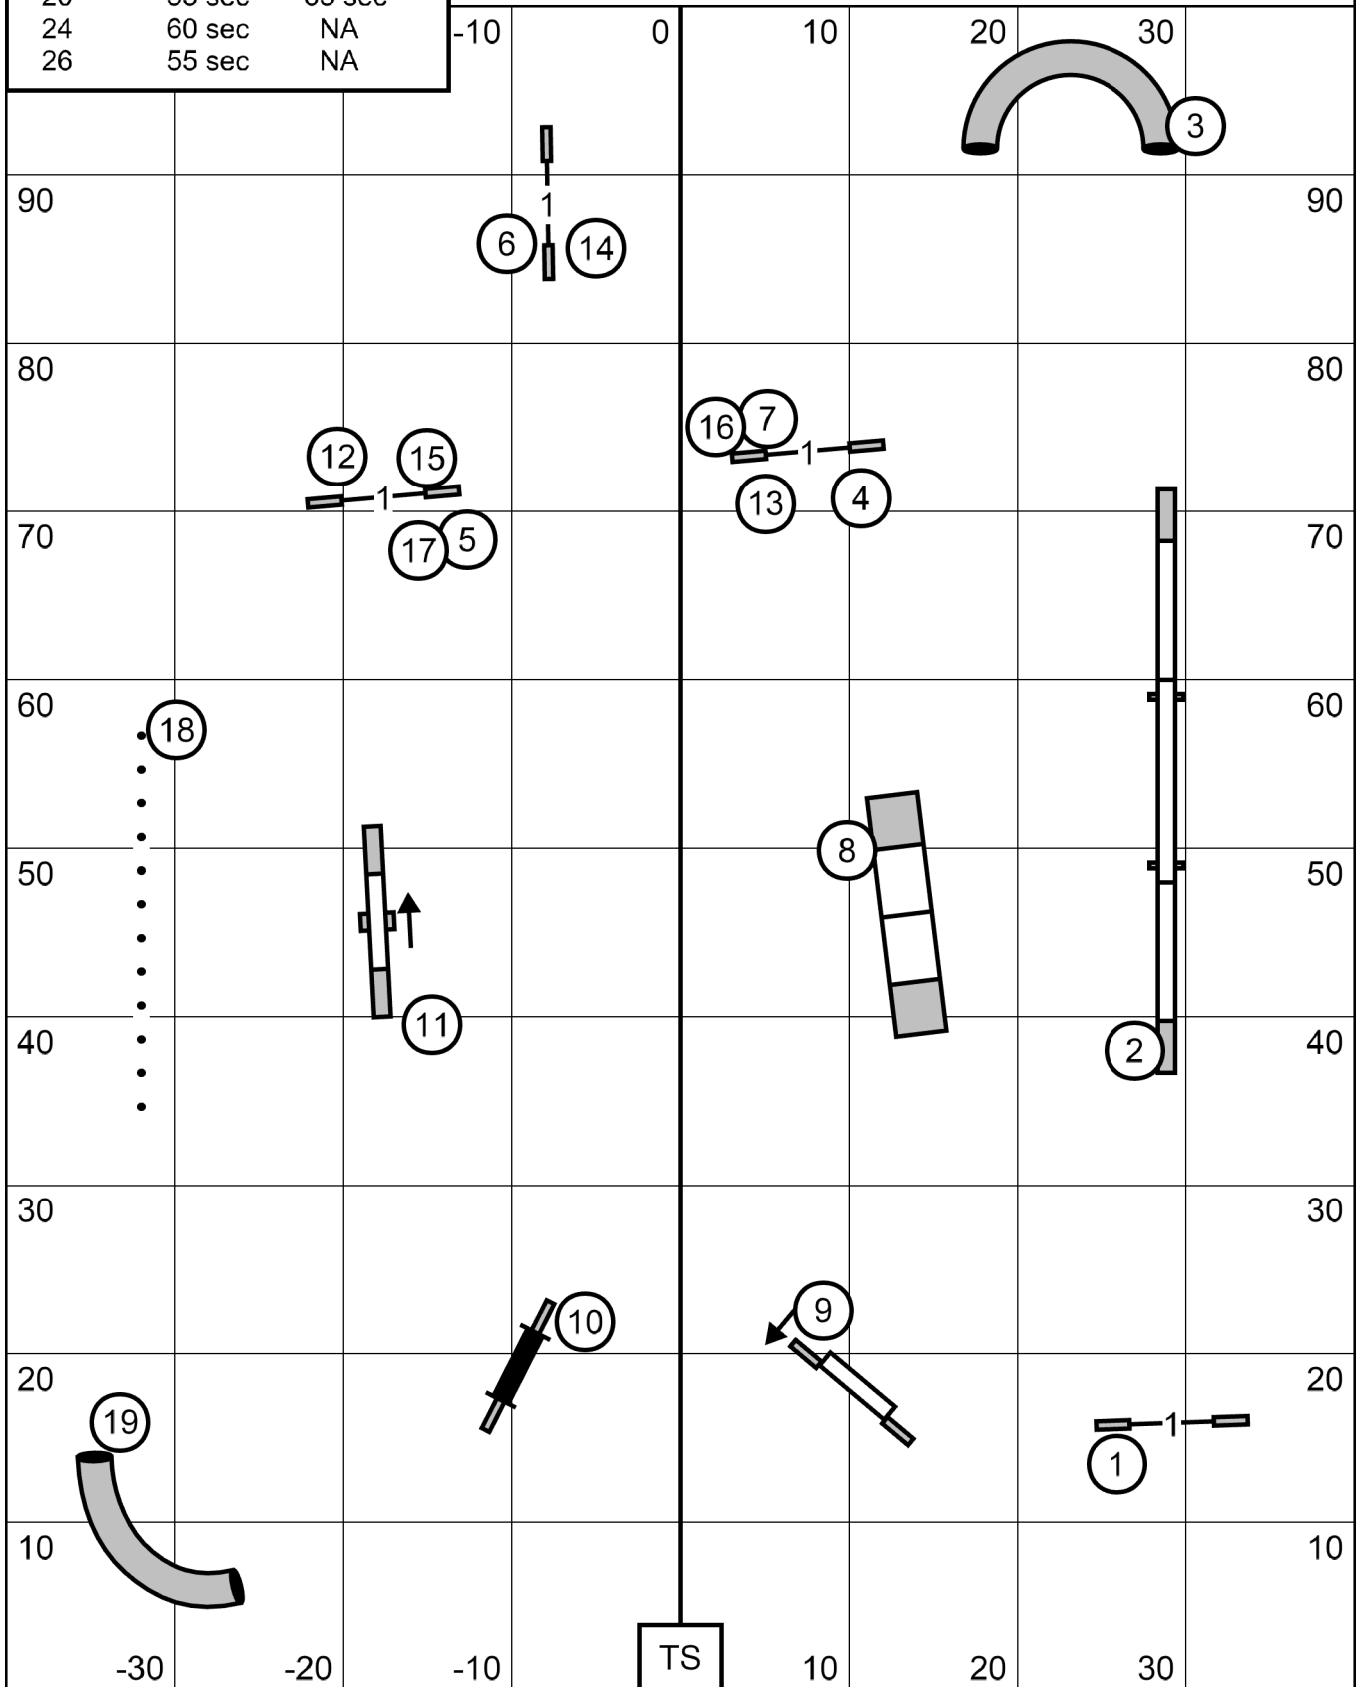

Premier Standard Course Times

Hgt	Regular	Preferred
4	NA	74 sec
8	69 sec	70 sec
12	65 sec	65 sec
16	60 sec	60 sec
20	55 sec	65 sec
24	60 sec	NA
26	55 sec	NA

Premier Standard

Friday, May 15, 2026

Papillon Club of America

Judge: Frank Gilmer

Indoor on soccer turf @ Lake Country Youth Soccer