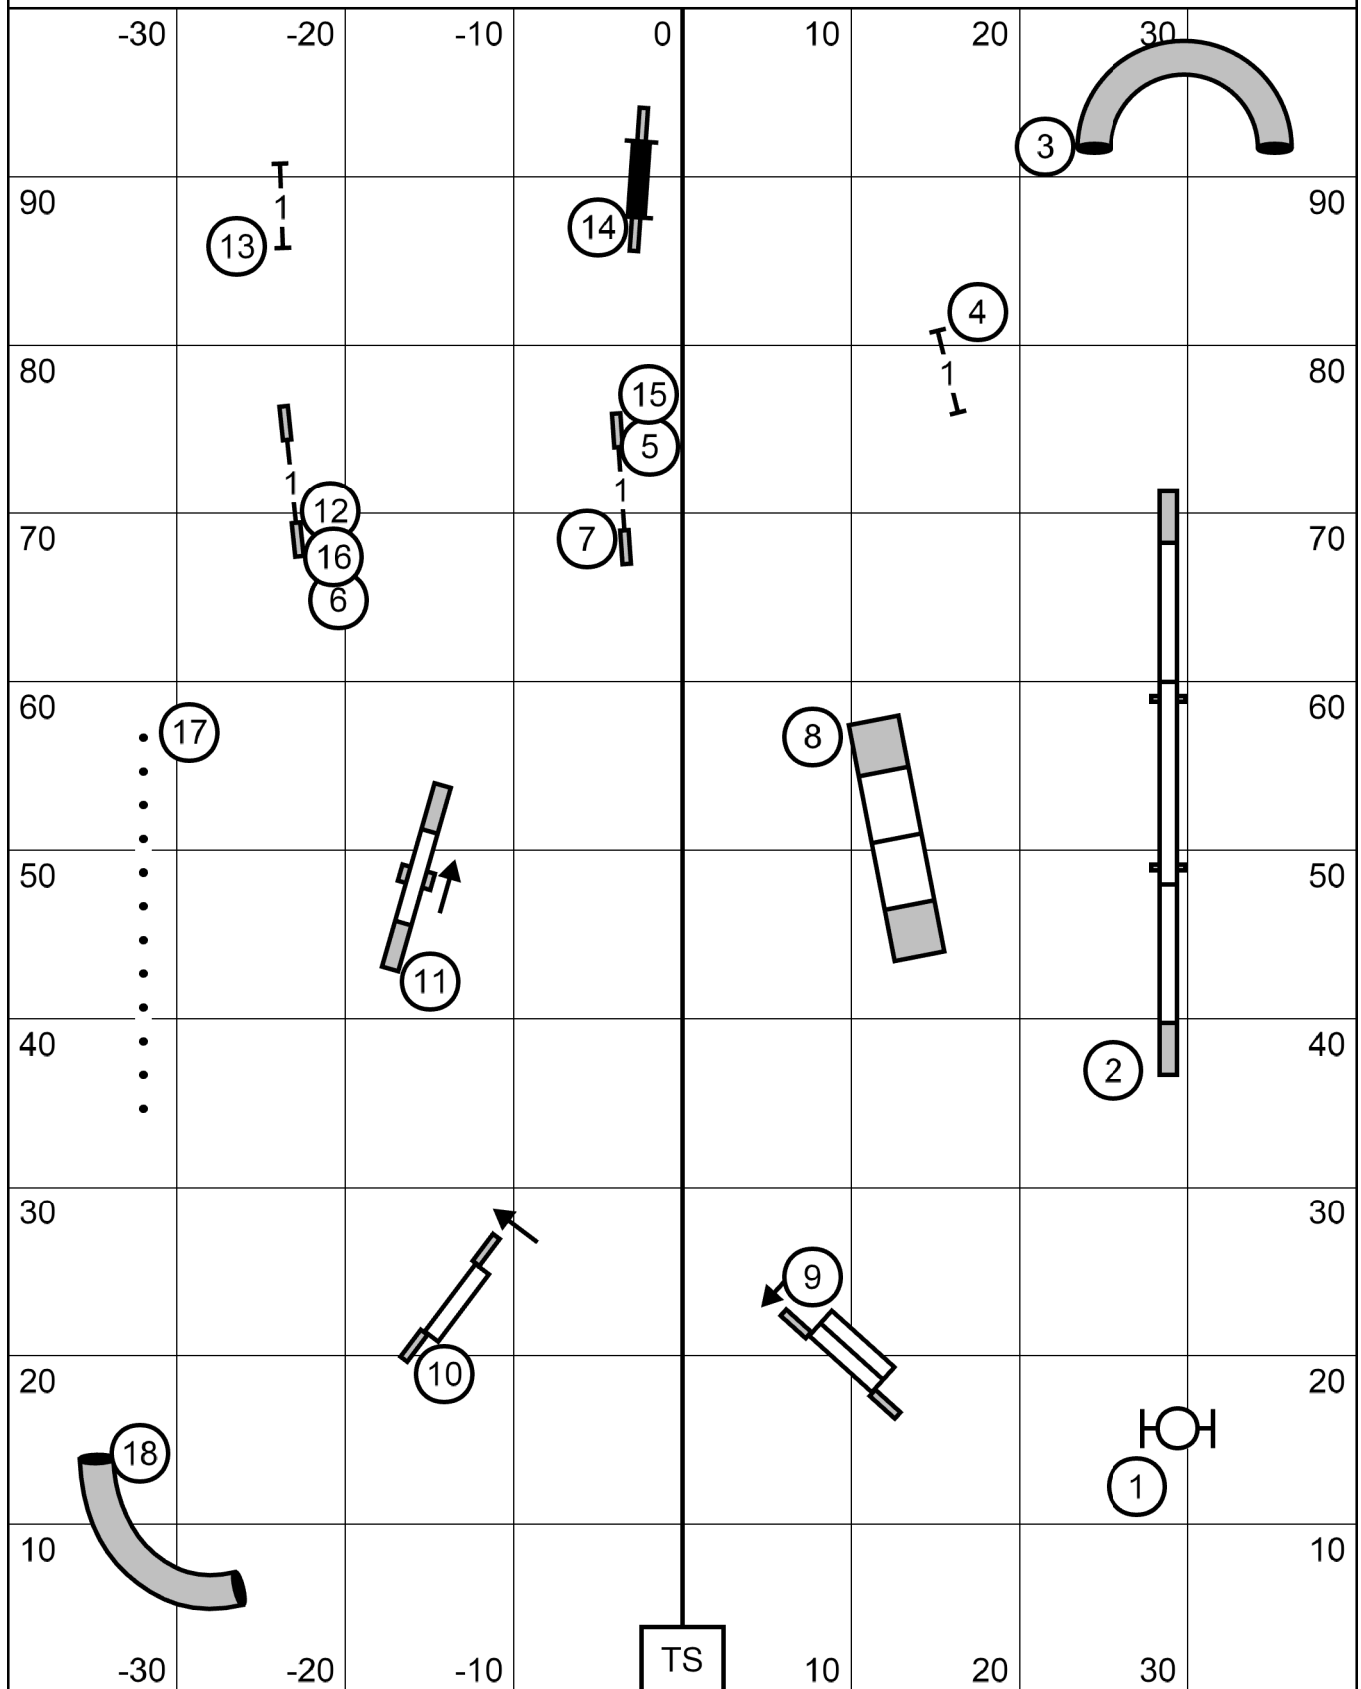

Judge: Frank Gilmer

Indoor on soccer turf @ Lake Country Youth Soccer

Excellent/Masters Standard

Friday, May 15, 2026

Papillon Club of America

Judge: Frank Gilmer

Indoor on soccer turf @ Lake Country Youth Soccer