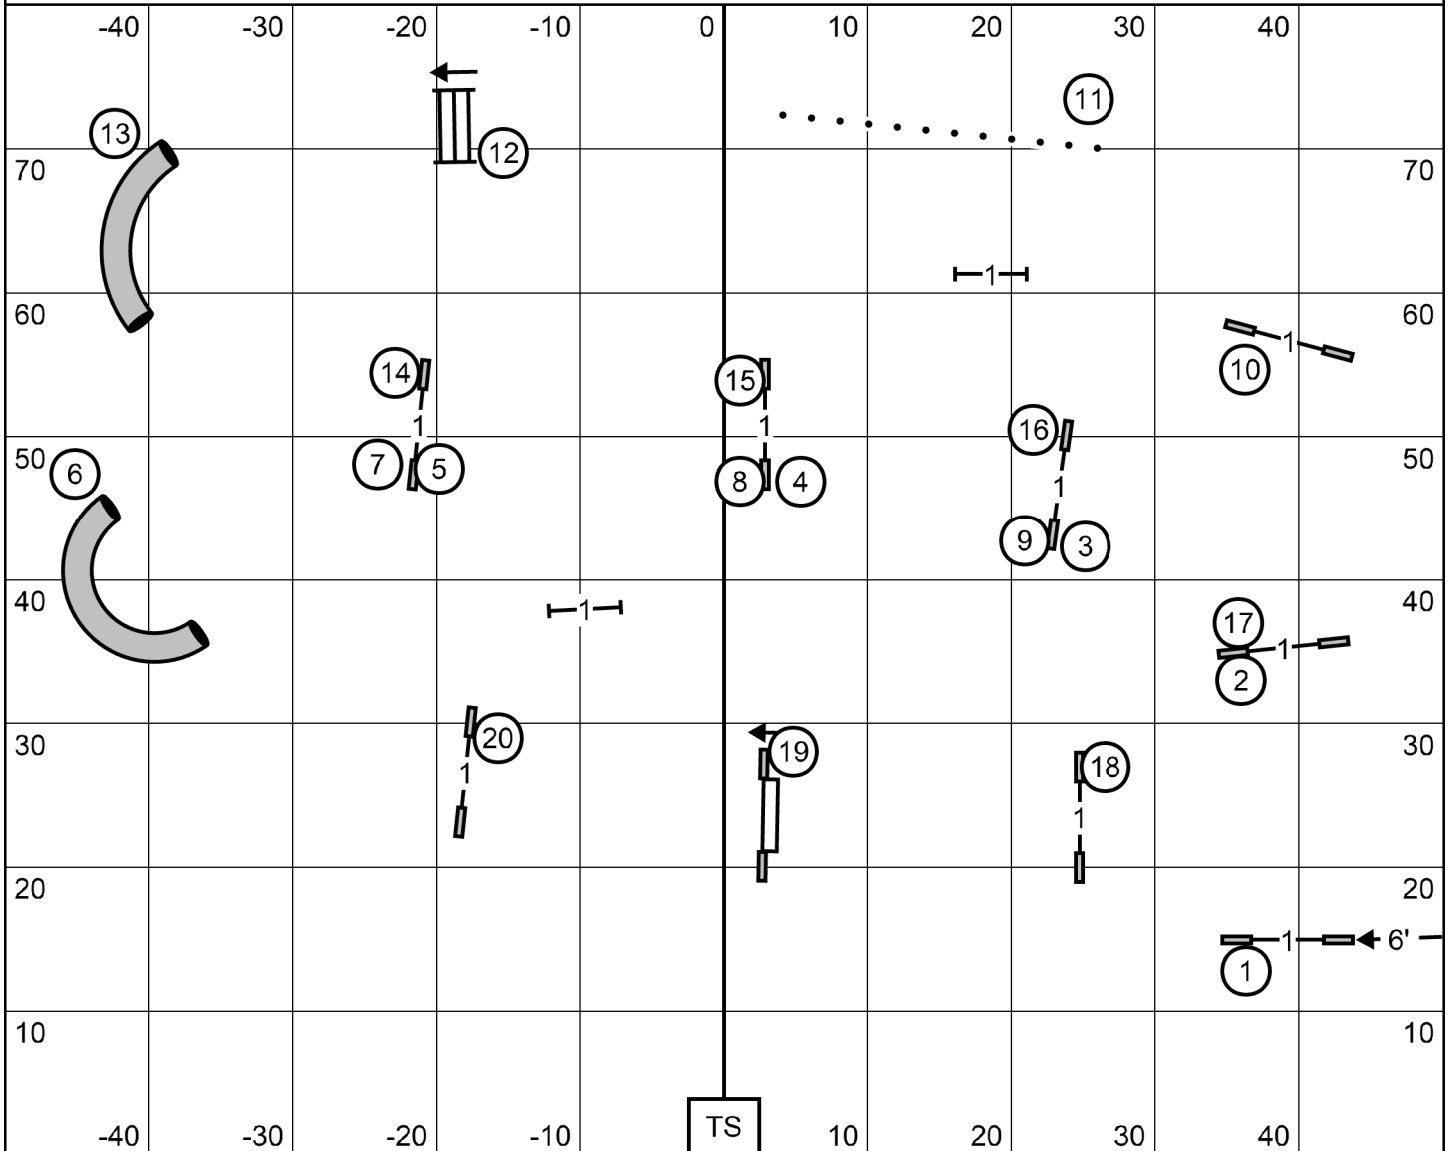

Excellent/Masters Jumpers with Weaves

Friday, May 15, 2026

Papillon Club of America

Judge: Frank Gilmer

Indoor on soccer turf @ Lake Country Youth Soccer