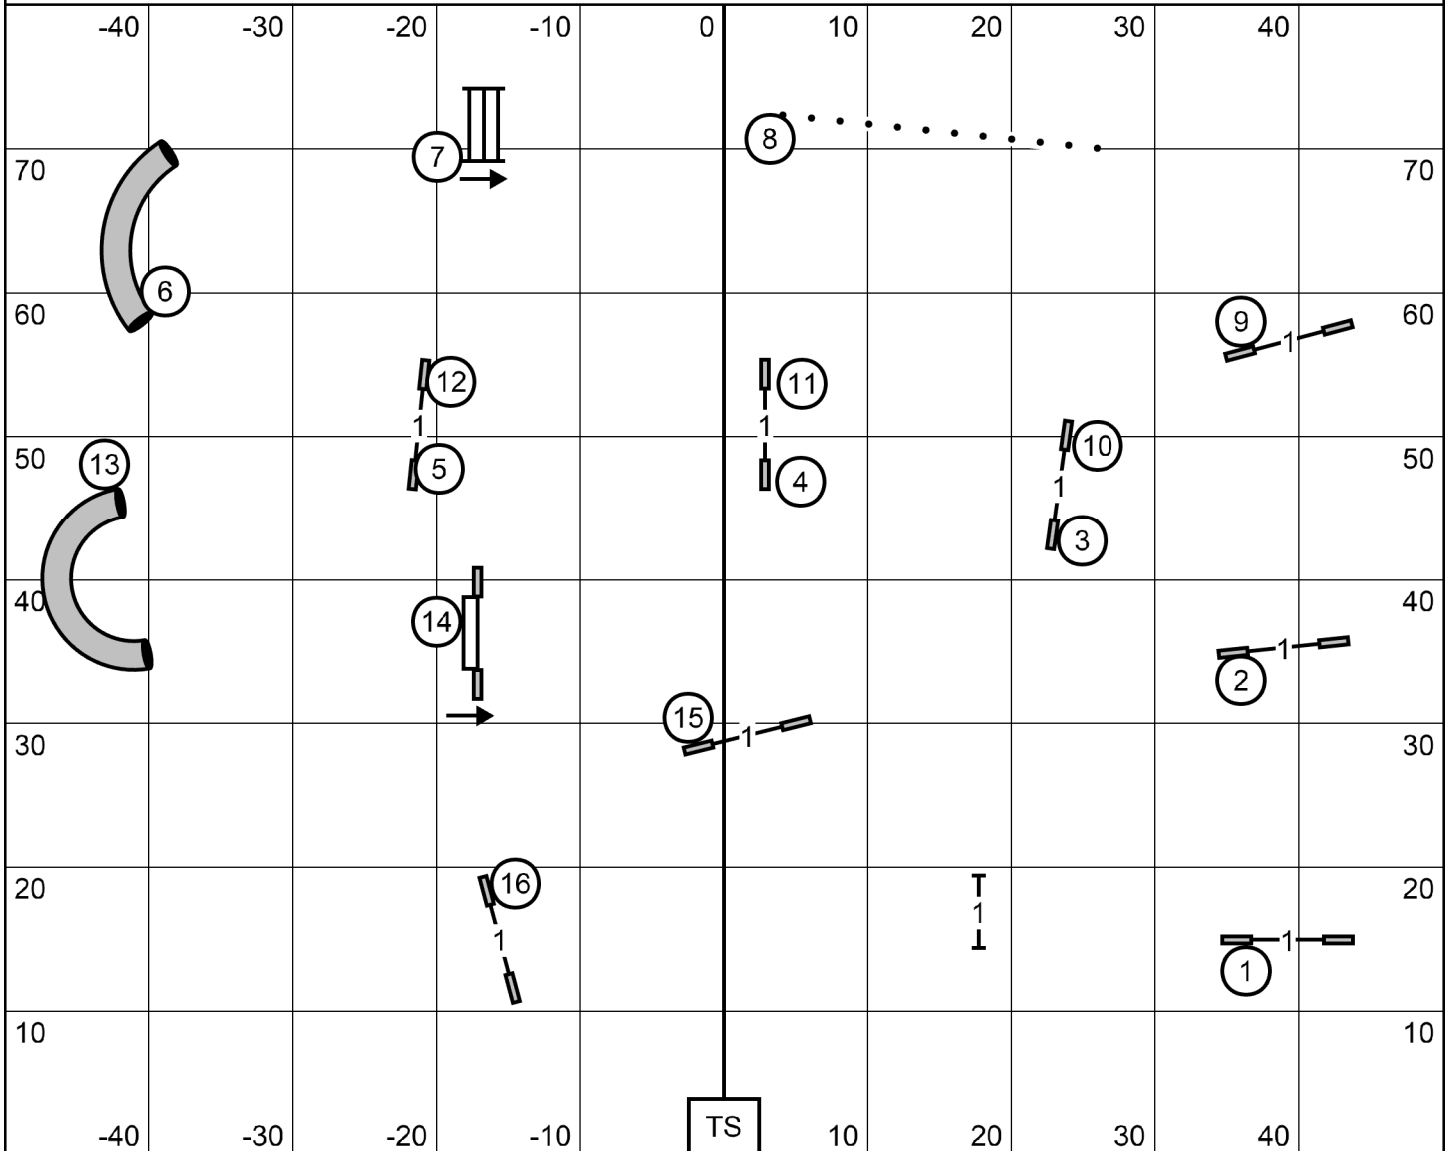

Judge: Frank Gilmer

Indoor on soccer turf @ Lake Country Youth Soccer

Open Jumpers with Weaves

Friday, May 15, 2026

Papillon Club of America

Judge: Frank Gilmer

Indoor on soccer turf @ Lake Country Youth Soccer