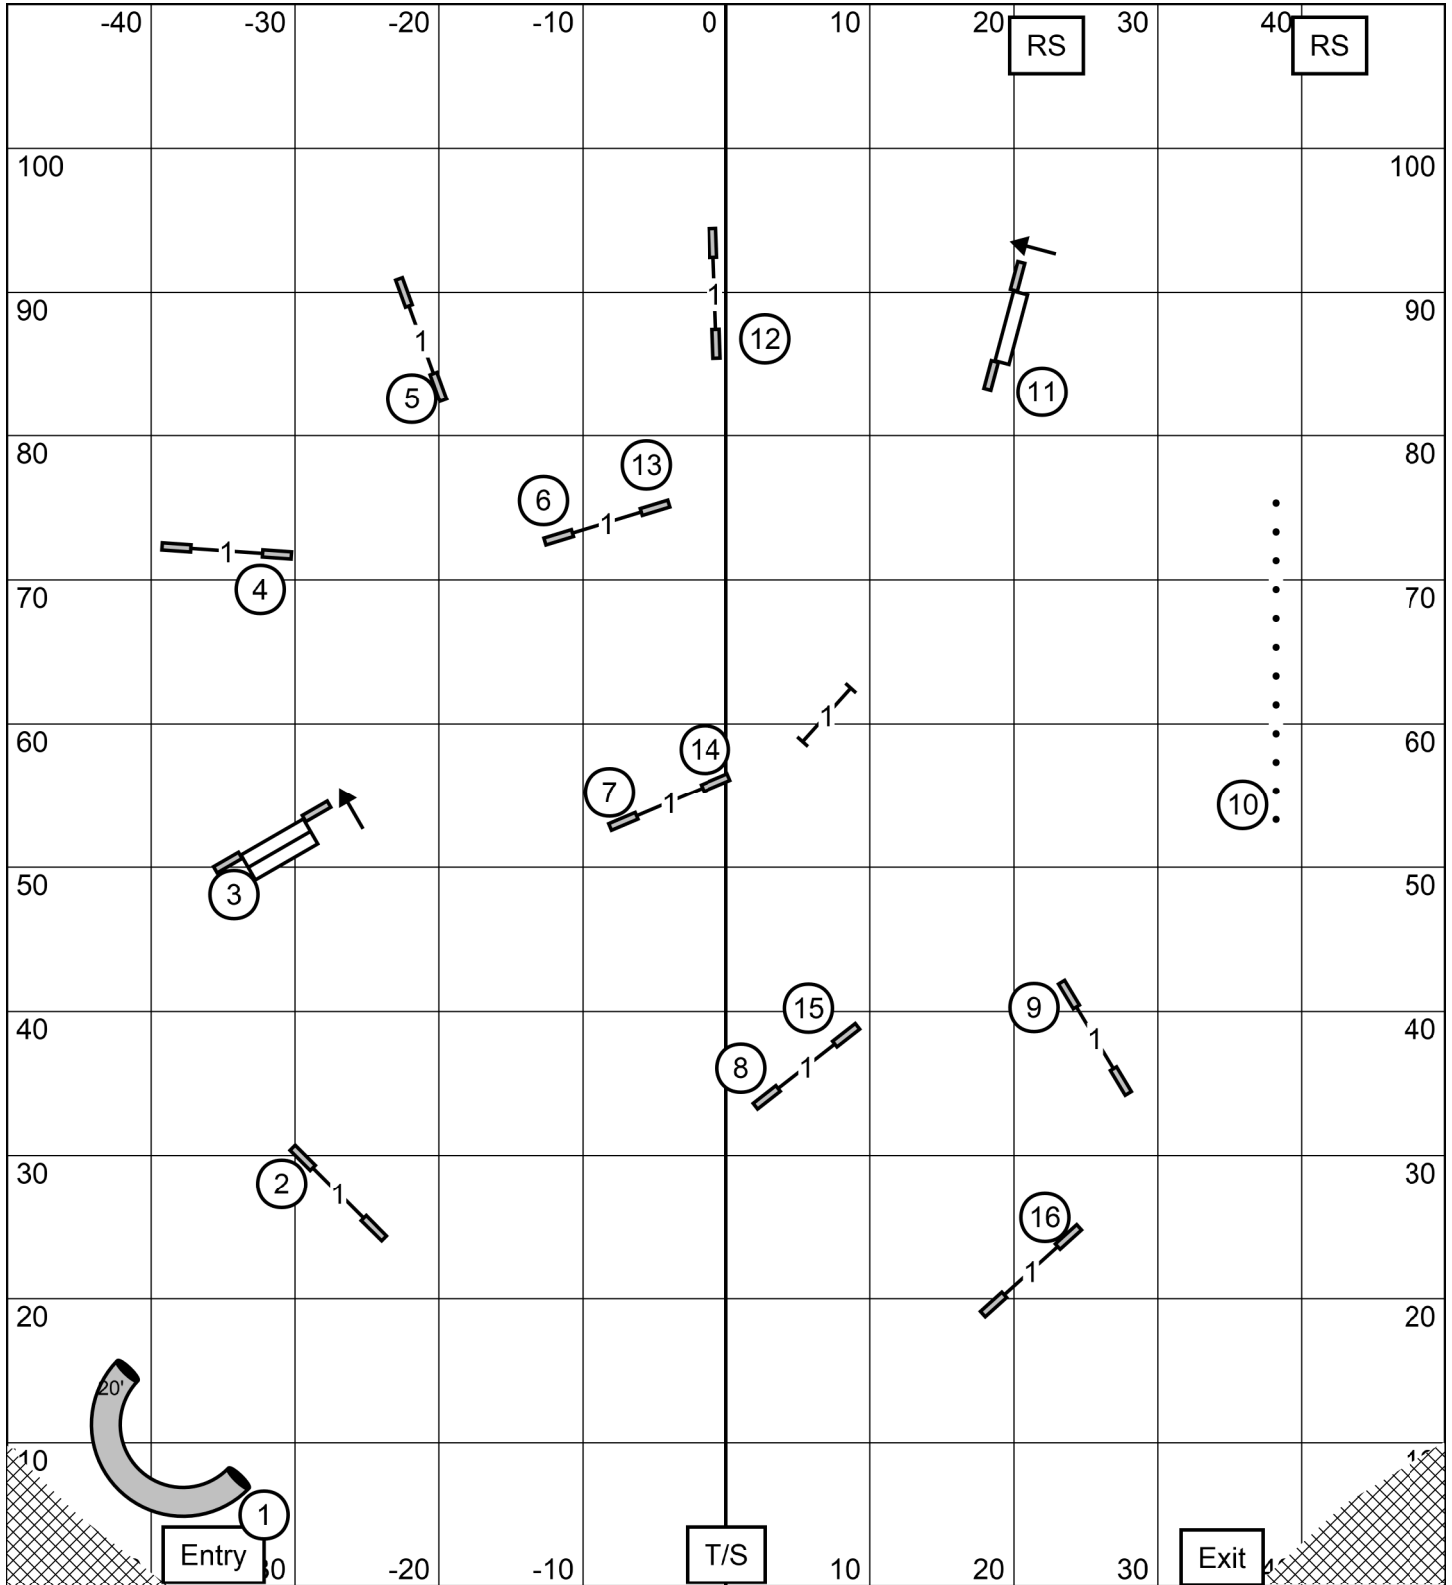

OPN

Nasa Area Companion Dog Association LaPorte, TX Outside
On Dirt Open JWW Sunday 12/08/2024 E-Timing Craig Josling

JWW