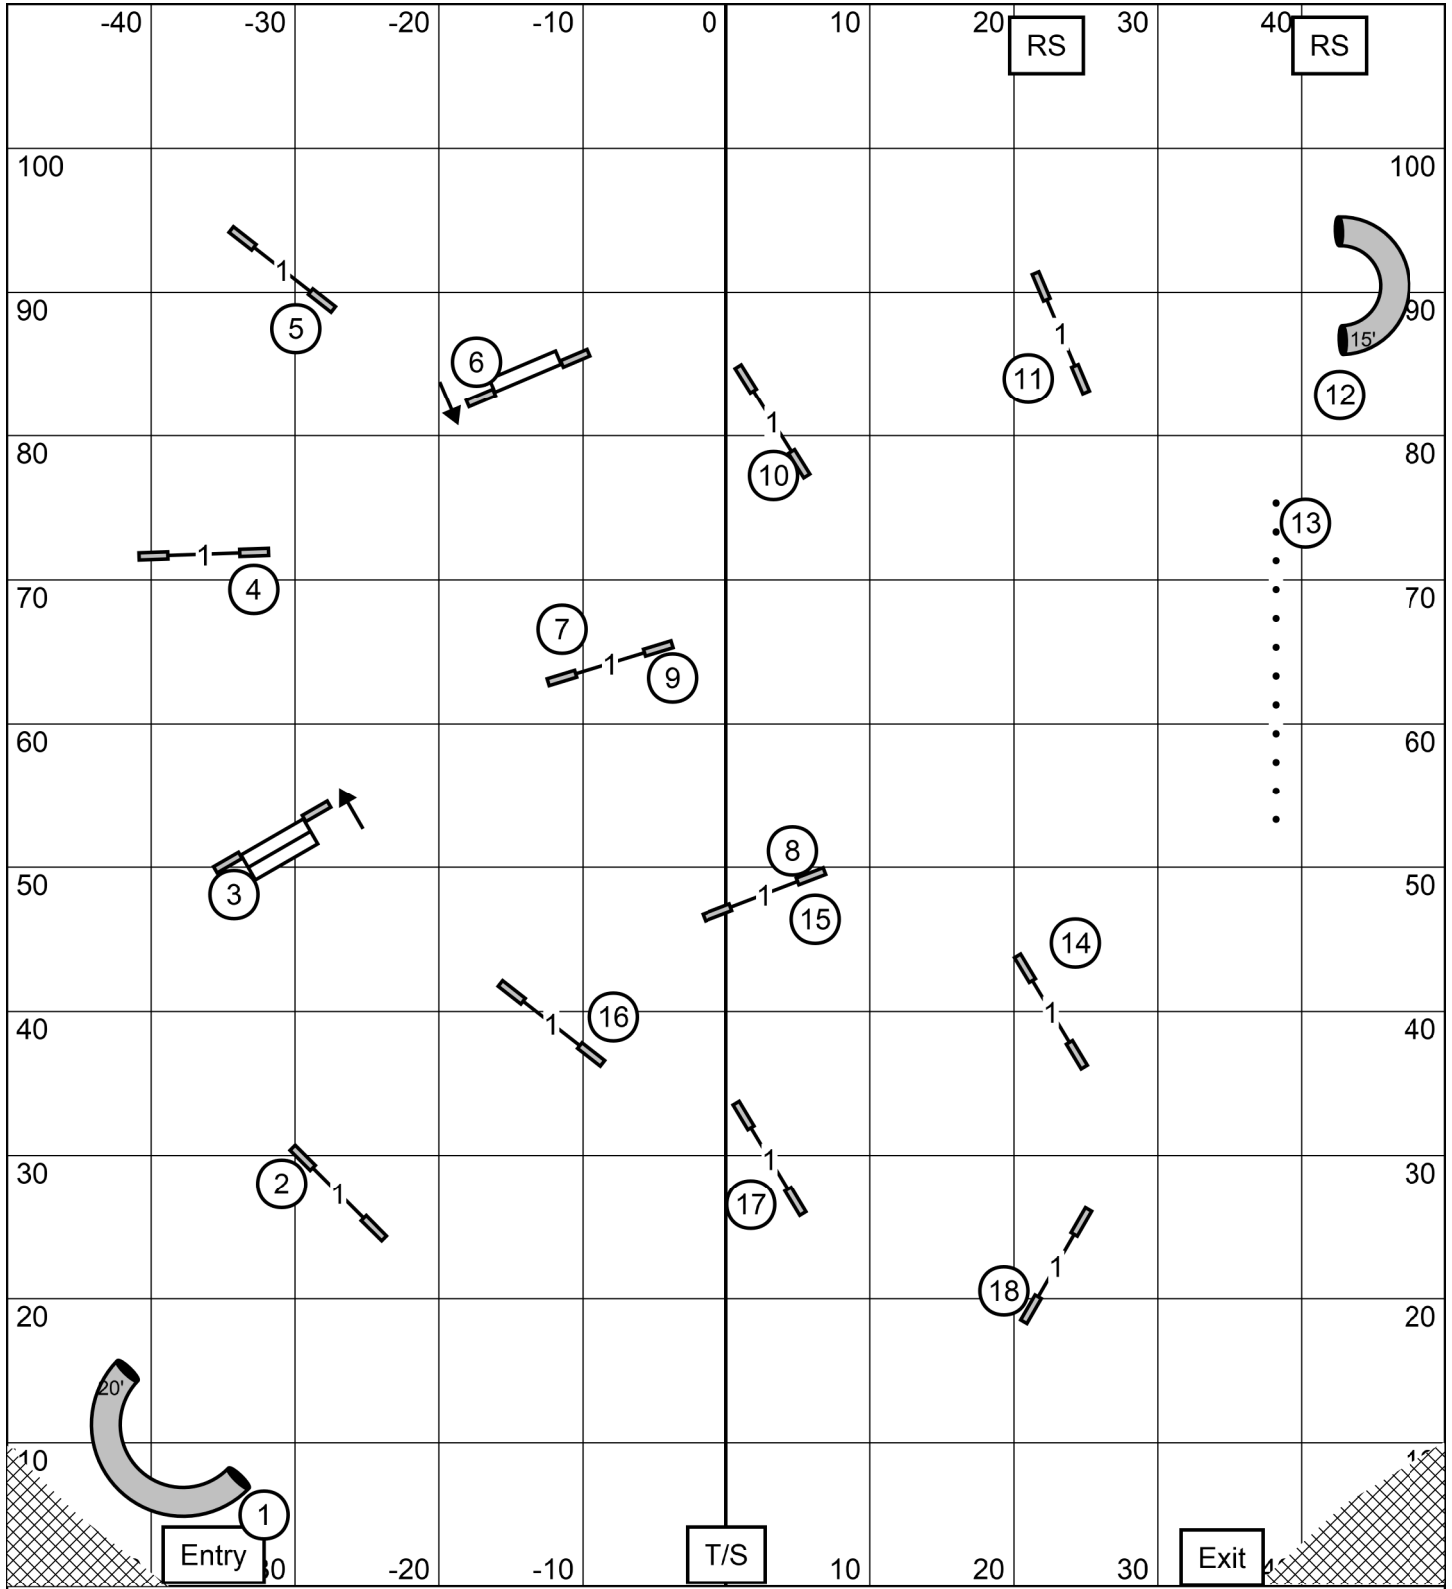

EXC/MST

Nasa Area Companion Dog Association LaPorte, TX Outside
On Dirt Exc/Mst JWW Sunday 12/08/2024 E-Timing Craig Josling

JWW