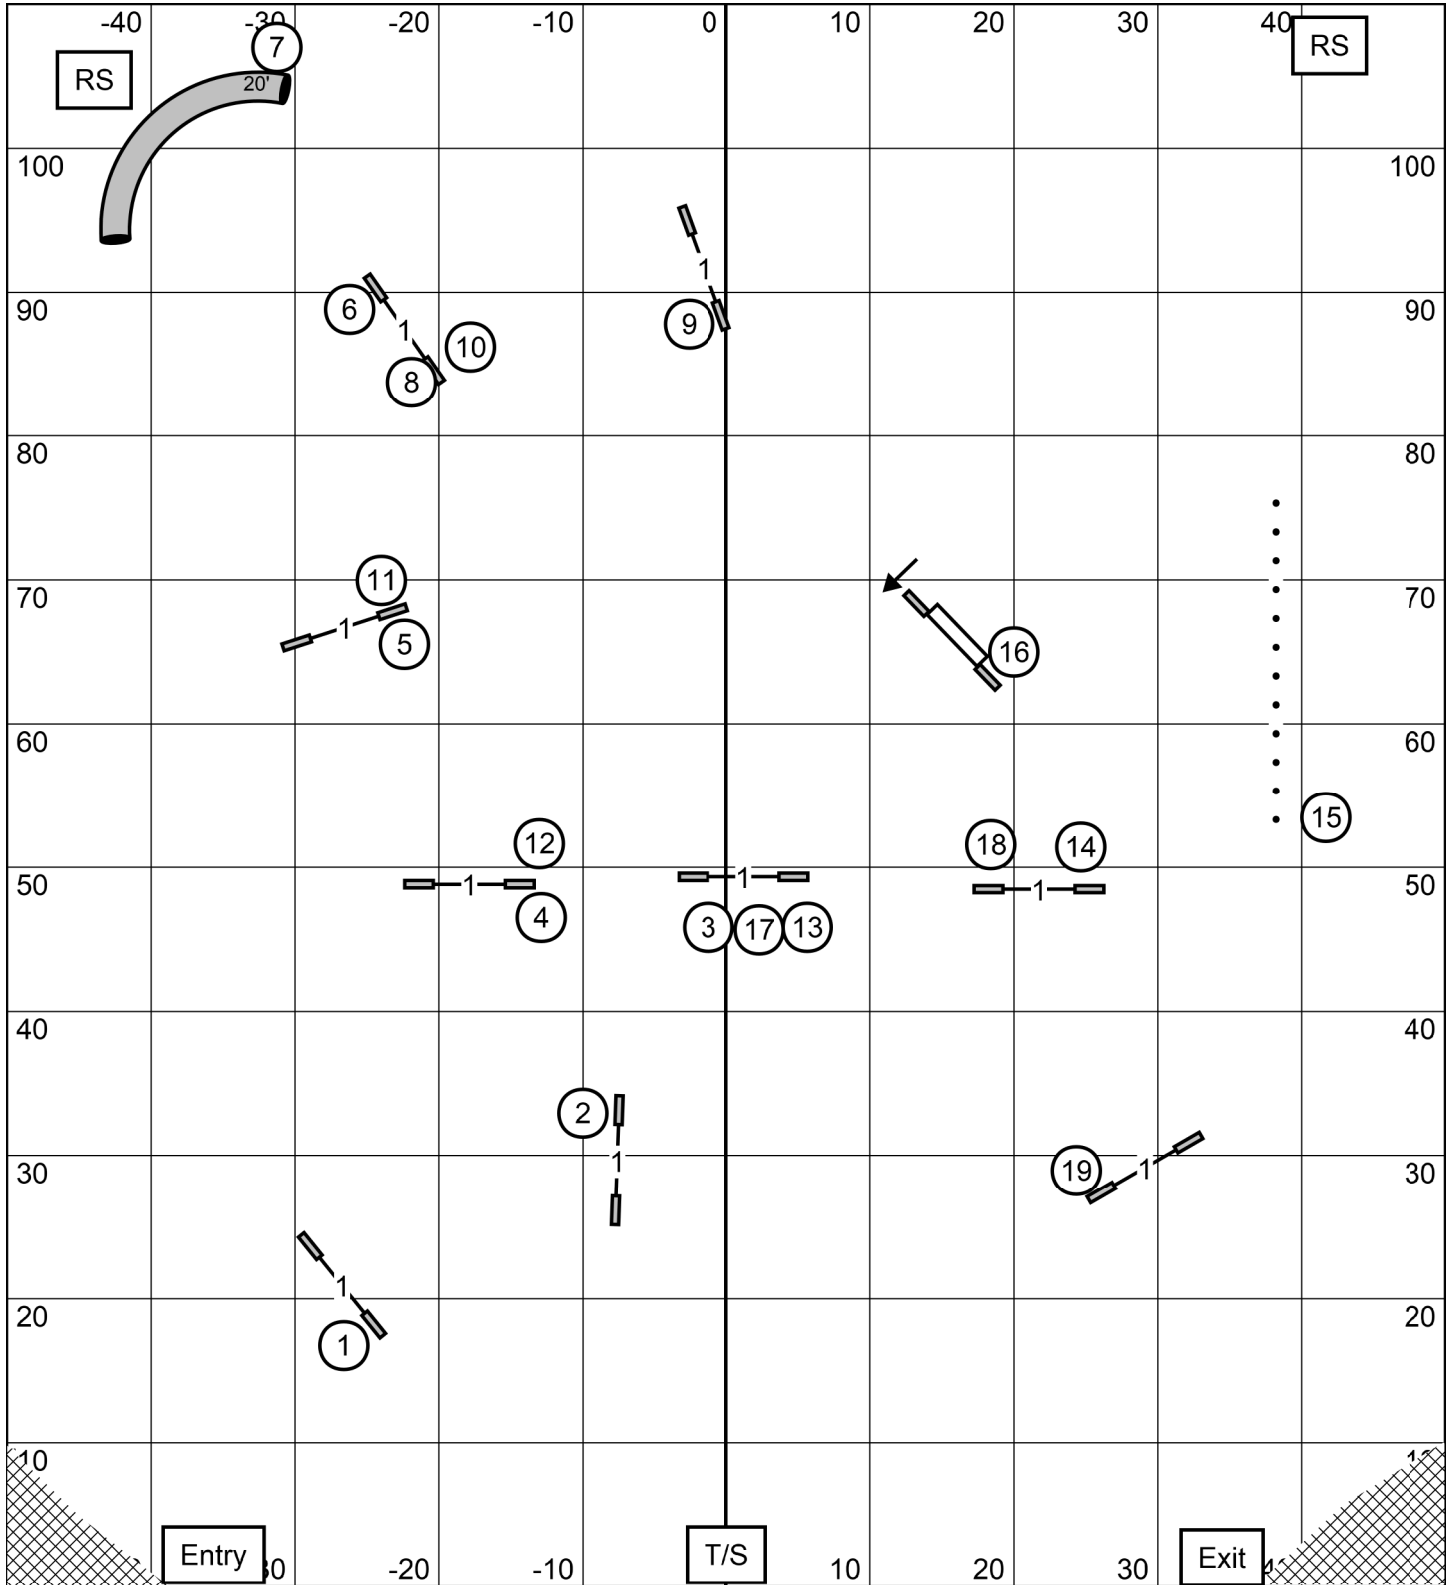

PREMIER

Nasa Area Companion Dog Association LaPorte, TX Outside
On Dirt Premier JWW Sunday 12/08/2024 E-Timing Craig Josling

JWW