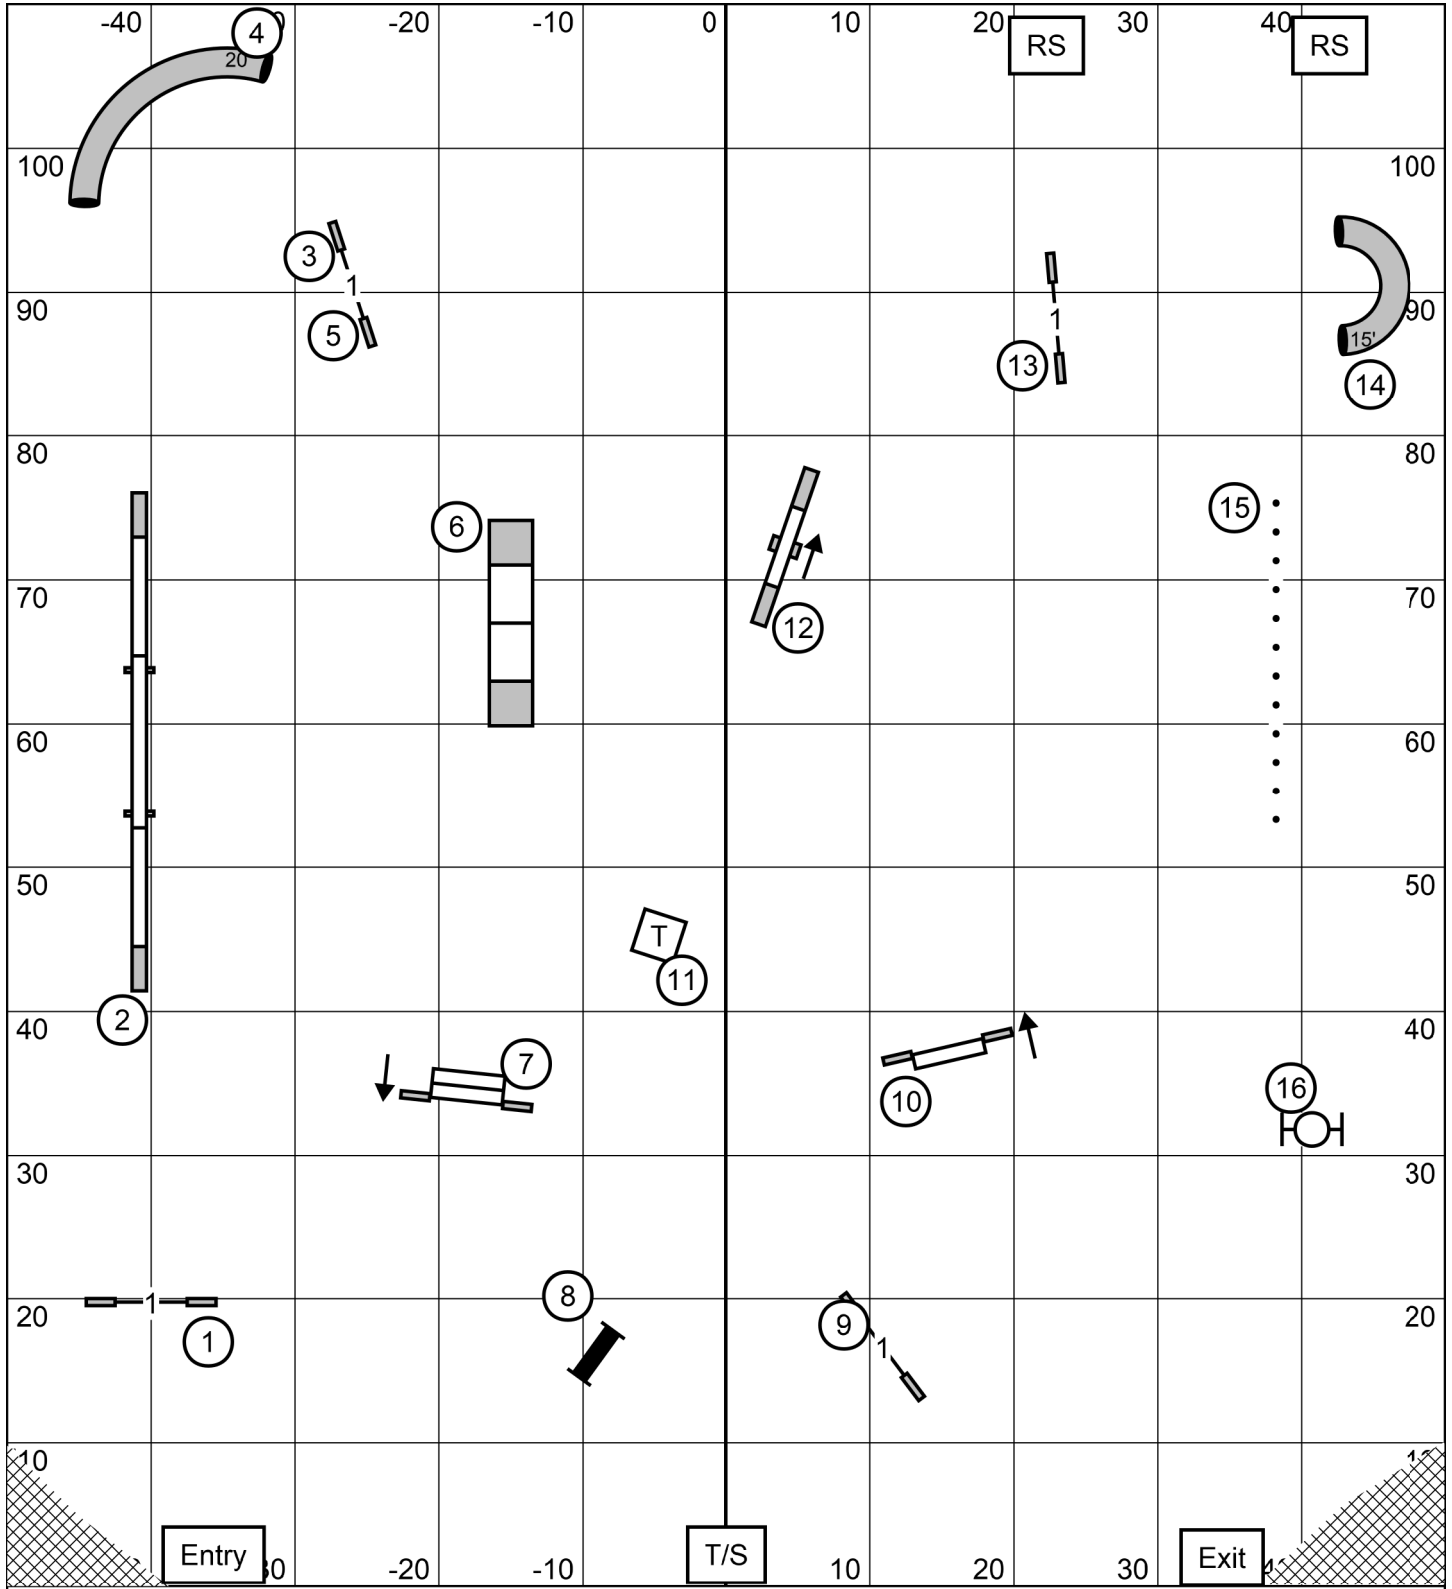

STD

OPN

Nasa Area Companion Dog Association LaPorte, TX Outside
 On Dirt Open STD Sunday 12/08/2024 E-Timing Craig Josling

STD

NOV

Nasa Area Companion Dog Association LaPorte, TX Outside
 On Dirt Novice STD Sunday 12/08/2024 E-Timing Craig Josling