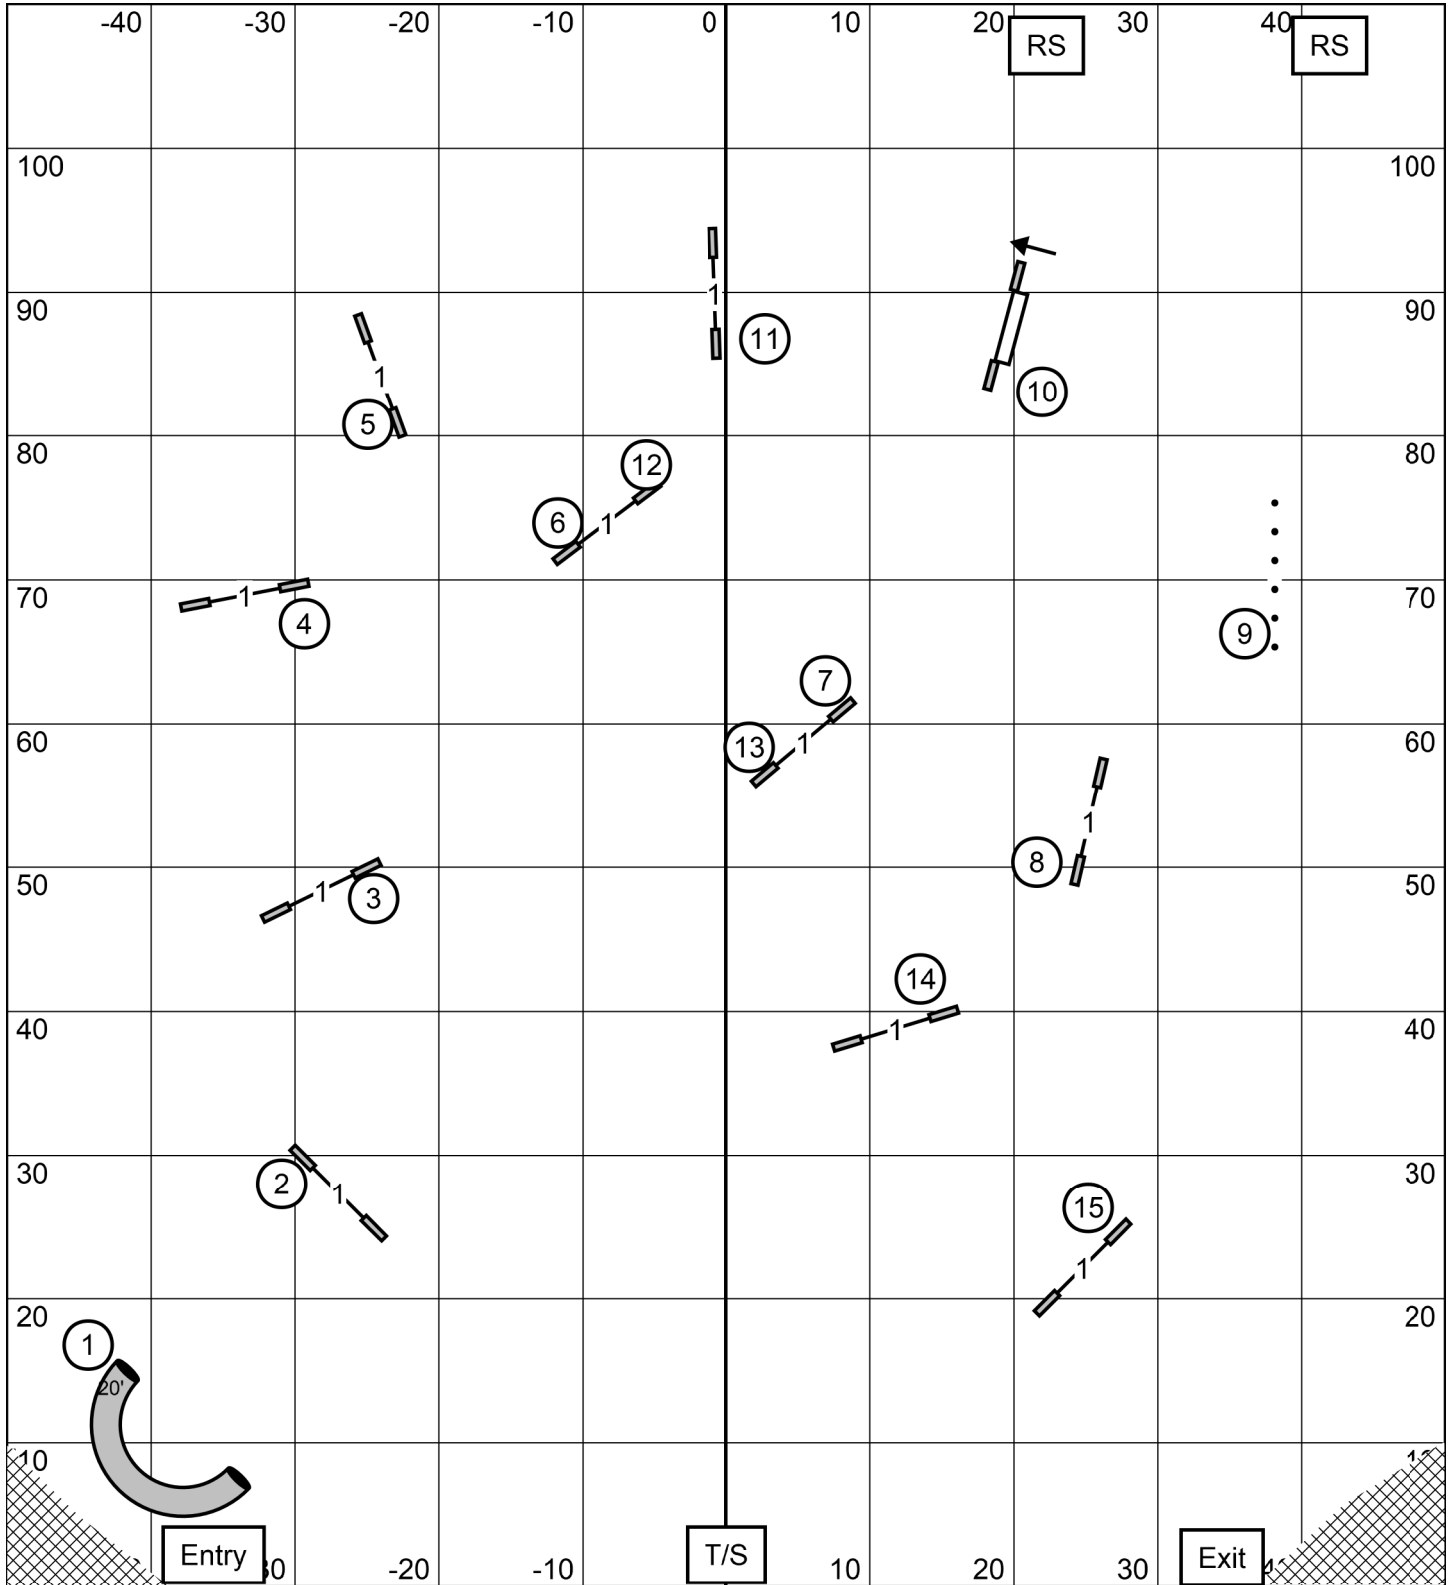

NOV

Nasa Area Companion Dog Association LaPorte, TX Outside
On Dirt Novice JWW Sunday 12/08/2024 E-Timing Craig Josling

JWW