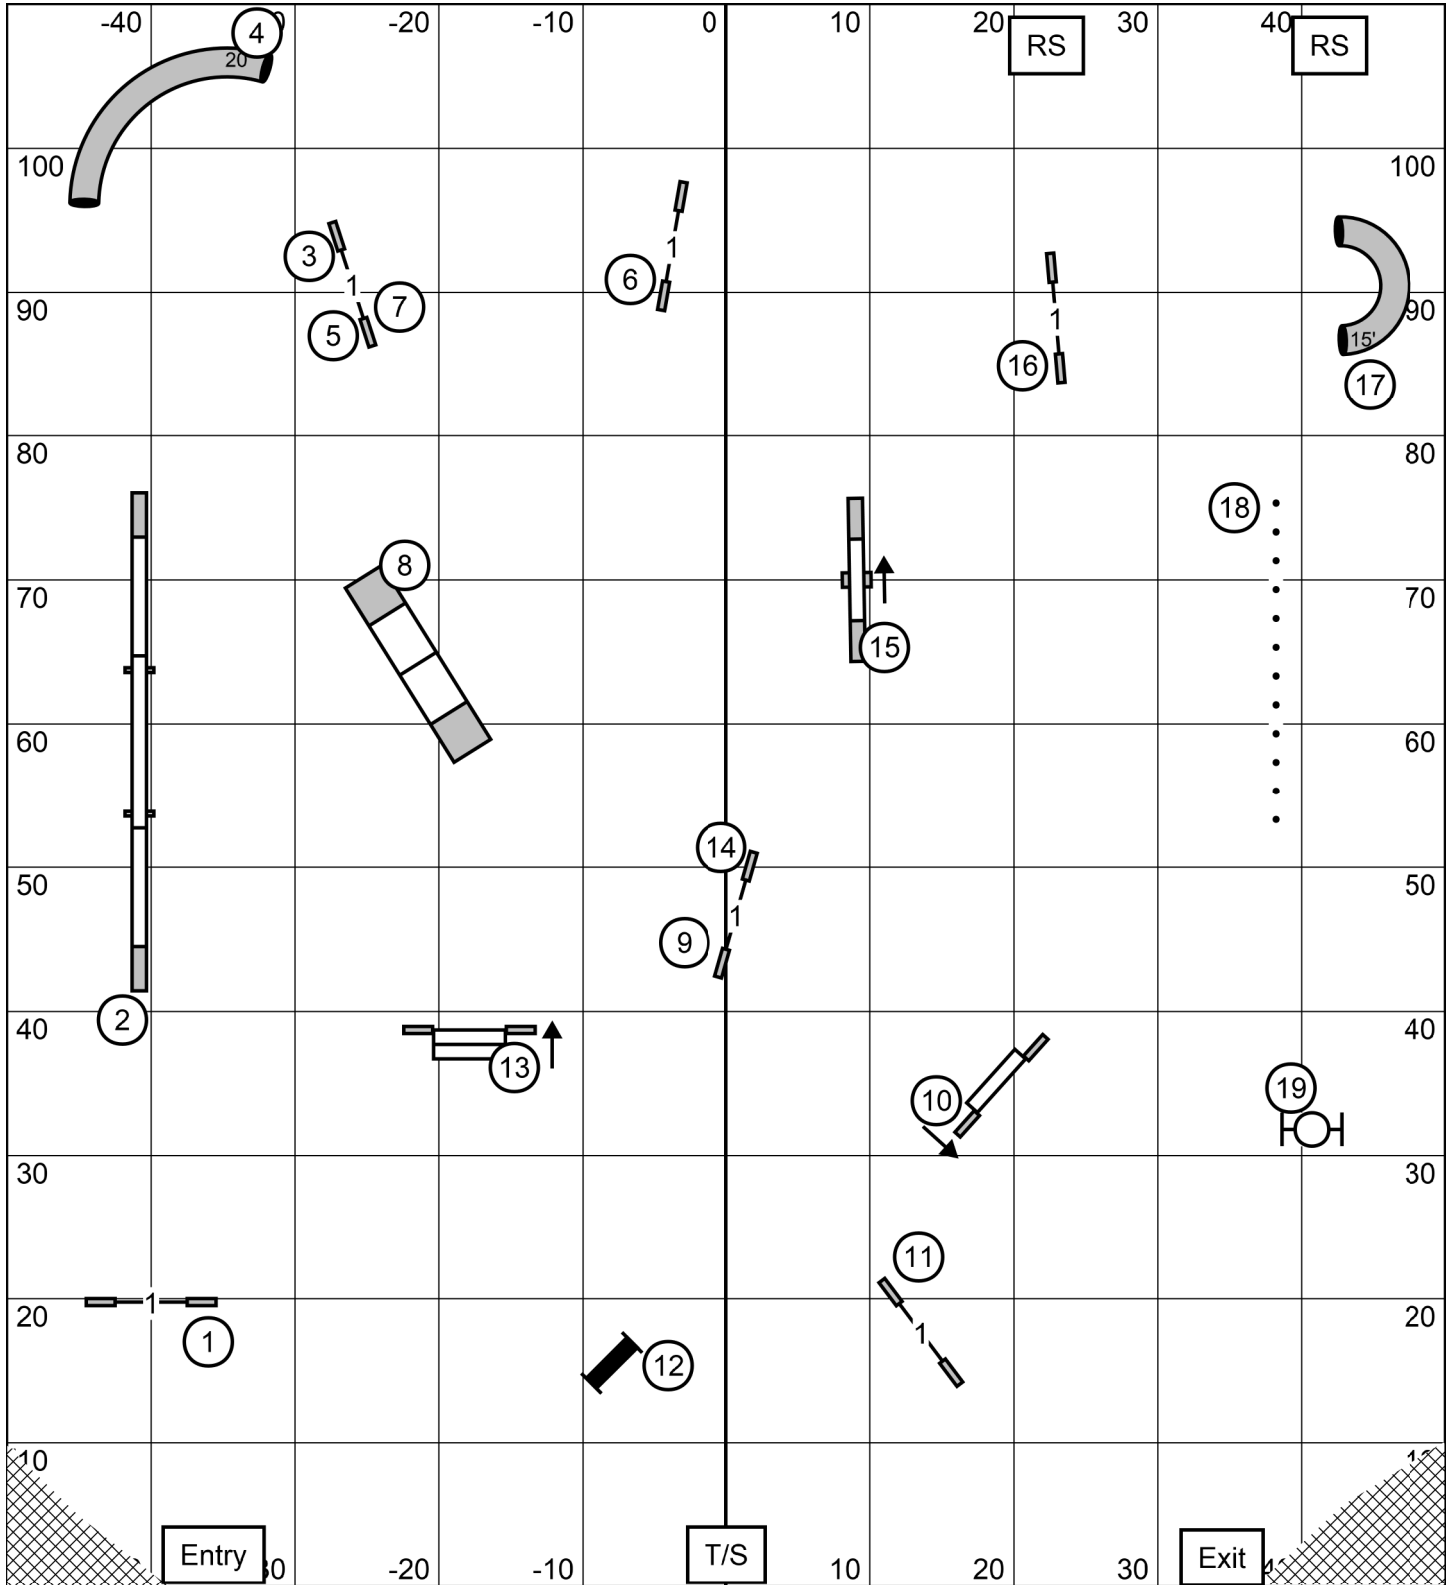

EXC/MST

Nasa Area Companion Dog Association LaPorte, TX Outside
On Dirt Exc/Mst STD Sunday 12/08/2024 E-Timing Craig Josling

STD