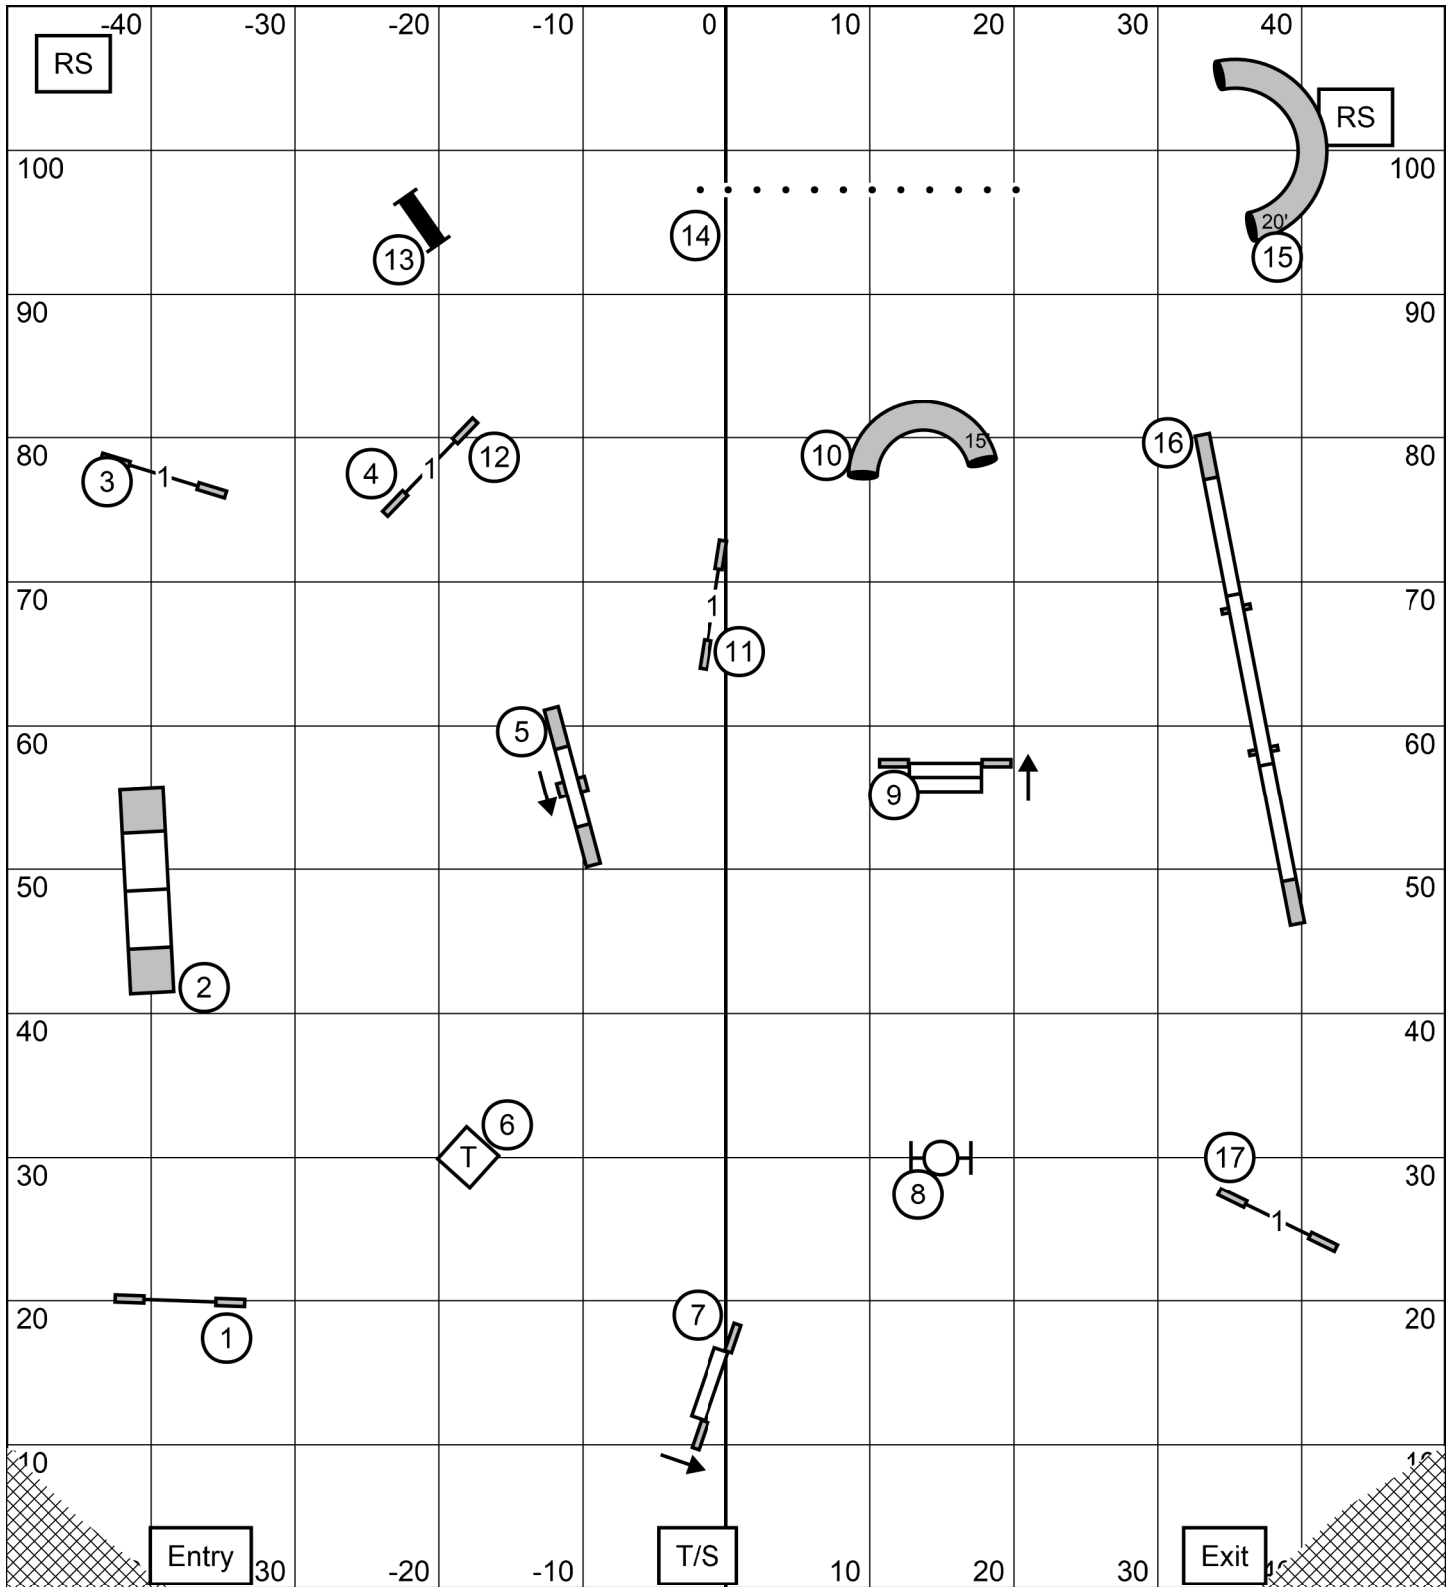

BONUS EXC 4 - 5 - 6 Solid Line
OPN 5 - 6 Solid line
NOV 5 - 6 or 4 - 5 Dashed Line

E O N

Nasa Area Companion Dog Association LaPorte, TX Outside
 On Dirt E O N Fast Saturday 12/07/2024 E-Timing Craig Josling

FST

PREMIER

Nasa Area Companion Dog Association LaPorte, TX Outside
 On Dirt Premier STD Saturday 12/07/2024 E-Timing Craig Josling

STD

EXC/MST

Nasa Area Companion Dog Association LaPorte, TX Outside
 On Dirt Exc/Mst STD Saturday 12/07/2024 E-Timing Craig Josling

STD

OPN

Nasa Area Companion Dog Association LaPorte, TX Outside
 On Dirt Open STD Saturday 12/07/2024 E-Timing Craig Josling

STD

NOVICE

Nasa Area Companion Dog Association LaPorte, TX Outside
 On Dirt Novice STD Saturday 12/07/2024 E-Timing Craig Josling