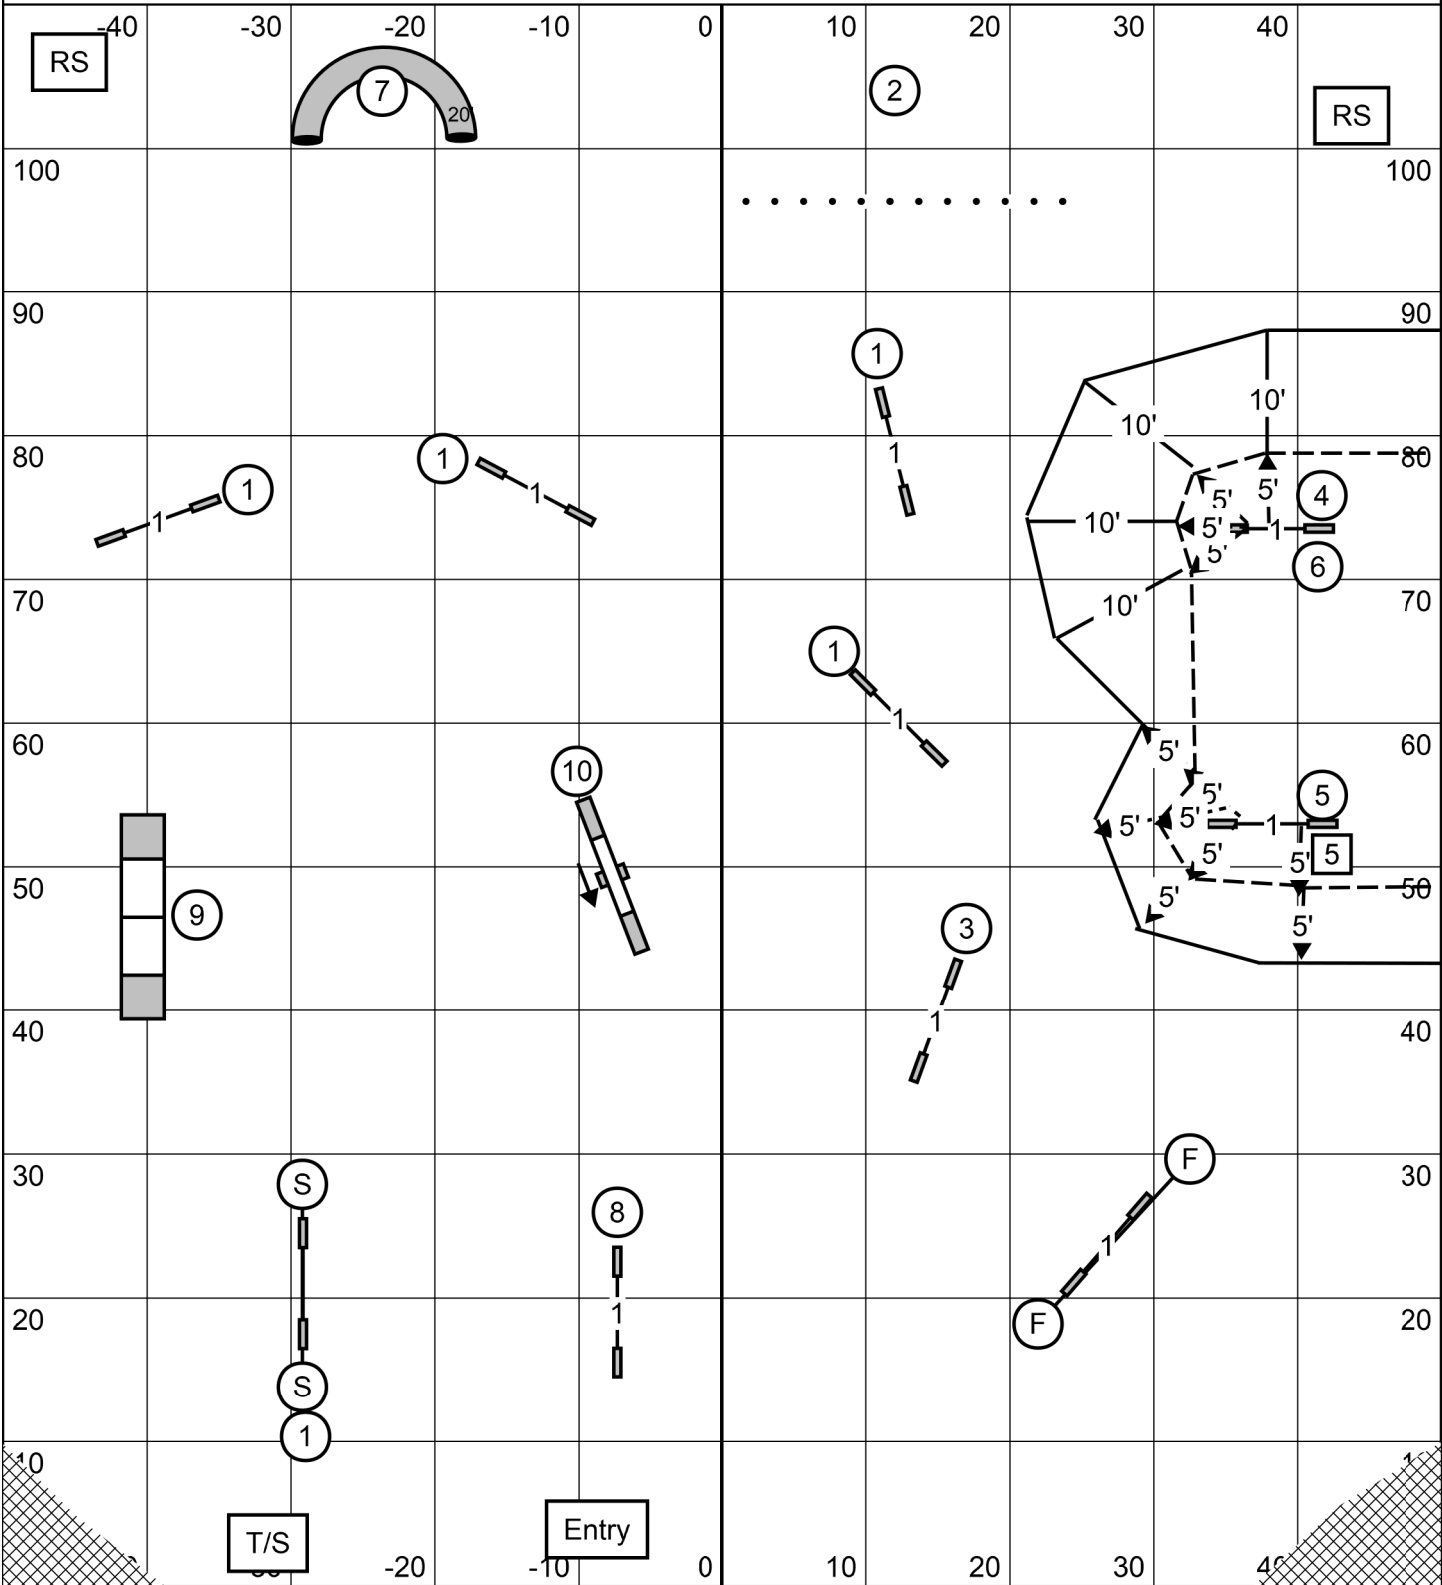

BONUS EXC 4 - 5 - 6 Solid Line
OPN 5 - 6 Solid line
NOV 5 - 6 or 4 - 5 Dashed Line

E O N

Nasa Area Companion Dog Association LaPorte, TX Outside
 On Dirt E O N Fast Saturday 12/07/2024 E-Timing Craig Josling

FST

PREMIER

Nasa Area Companion Dog Association LaPorte, TX Outside
 On Dirt Premier STD Saturday 12/07/2024 E-Timing Craig Josling

STD

EXC/MST

Nasa Area Companion Dog Association LaPorte, TX Outside
 On Dirt Exc/Mst STD Saturday 12/07/2024 E-Timing Craig Josling

STD

OPN

Nasa Area Companion Dog Association LaPorte, TX Outside
 On Dirt Open STD Saturday 12/07/2024 E-Timing Craig Josling

STD

NOVICE

Nasa Area Companion Dog Association LaPorte, TX Outside
 On Dirt Novice STD Saturday 12/07/2024 E-Timing Craig Josling