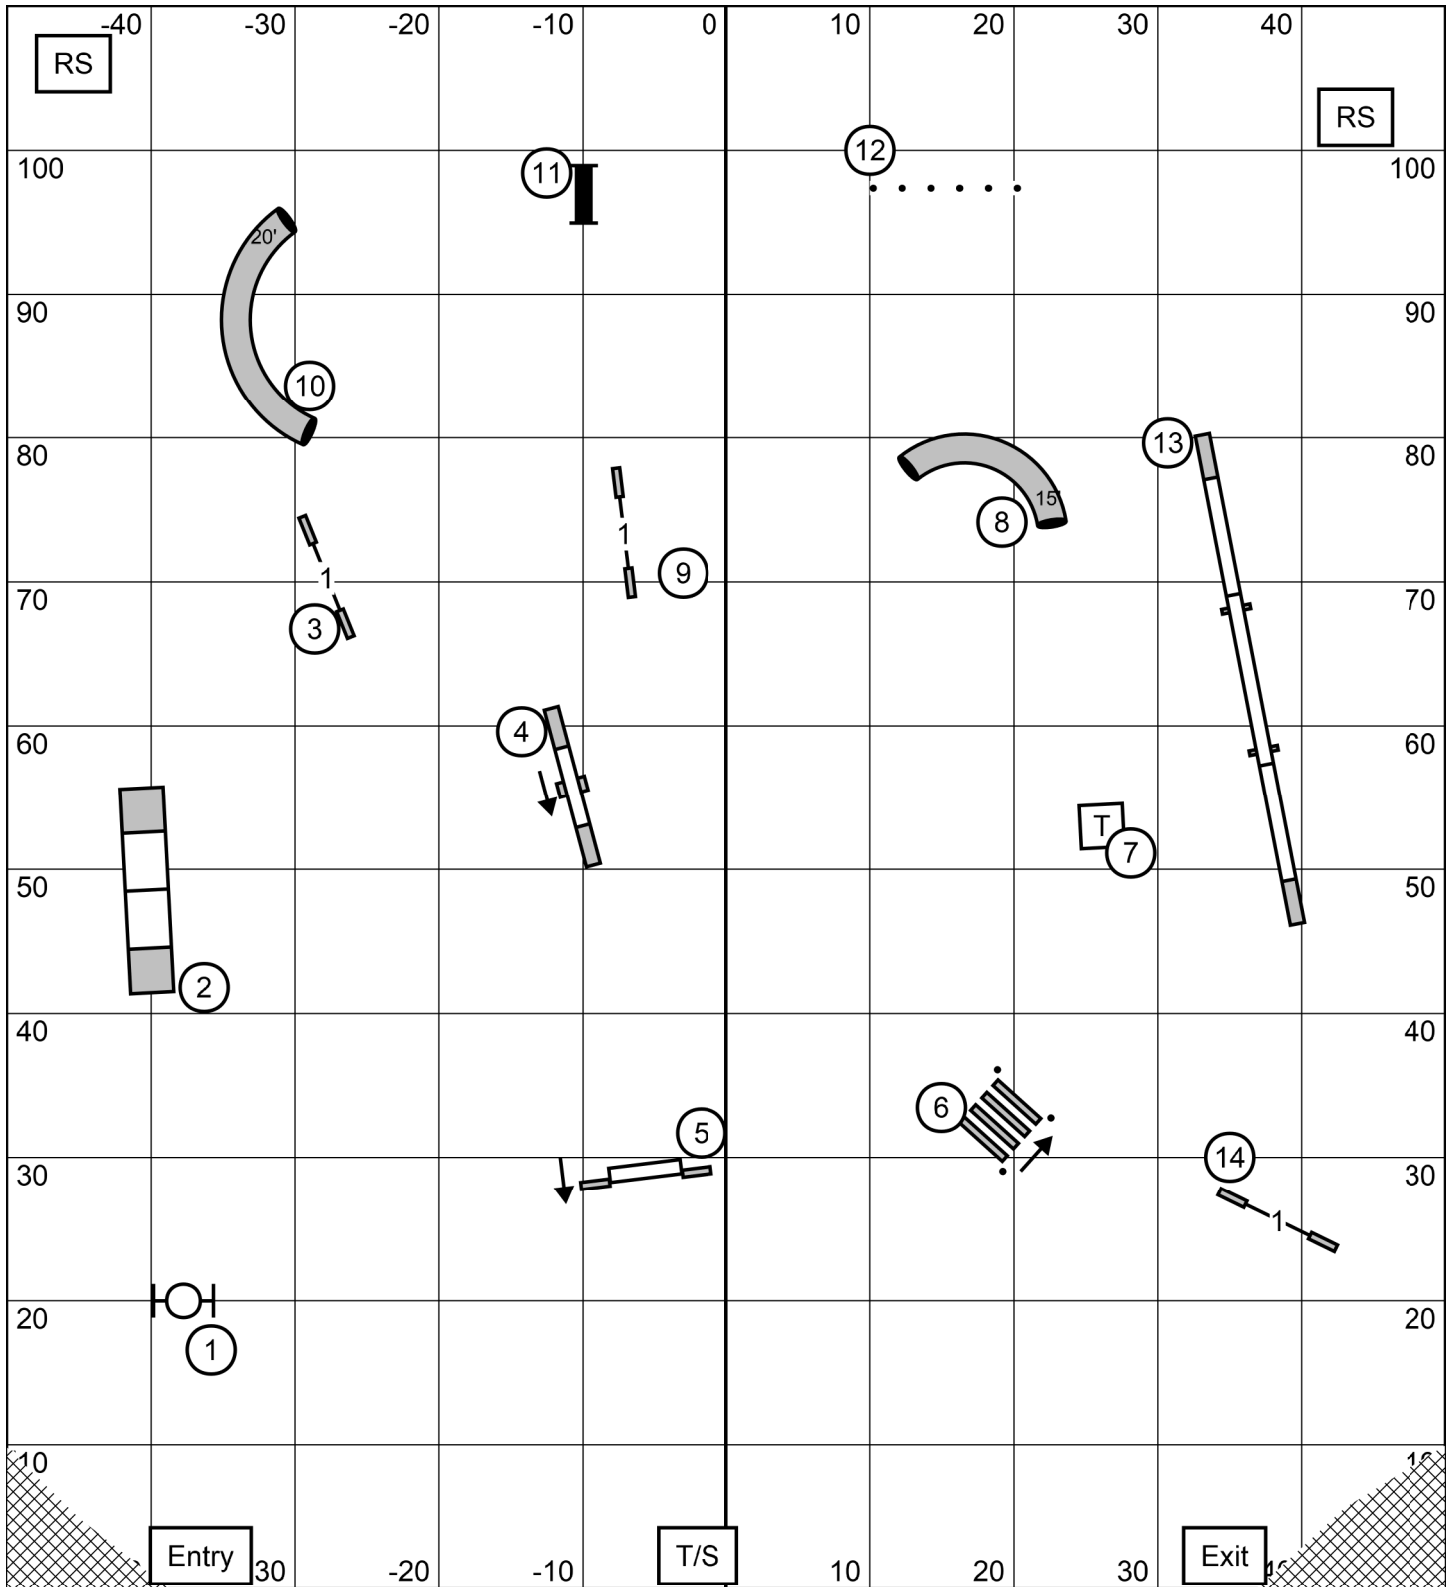

BONUS EXC 4 - 5 - 6 Solid Line
OPN 5 - 6 Solid line
NOV 5 - 6 or 4 - 5 Dashed Line

E O N

Nasa Area Companion Dog Association LaPorte, TX Outside
 On Dirt E O N Fast Saturday 12/07/2024 E-Timing Craig Josling

FST

PREMIER

Nasa Area Companion Dog Association LaPorte, TX Outside
 On Dirt Premier STD Saturday 12/07/2024 E-Timing Craig Josling

STD

EXC/MST

Nasa Area Companion Dog Association LaPorte, TX Outside
 On Dirt Exc/Mst STD Saturday 12/07/2024 E-Timing Craig Josling

STD

OPN

Nasa Area Companion Dog Association LaPorte, TX Outside
 On Dirt Open STD Saturday 12/07/2024 E-Timing Craig Josling

STD

NOVICE

Nasa Area Companion Dog Association LaPorte, TX Outside
 On Dirt Novice STD Saturday 12/07/2024 E-Timing Craig Josling