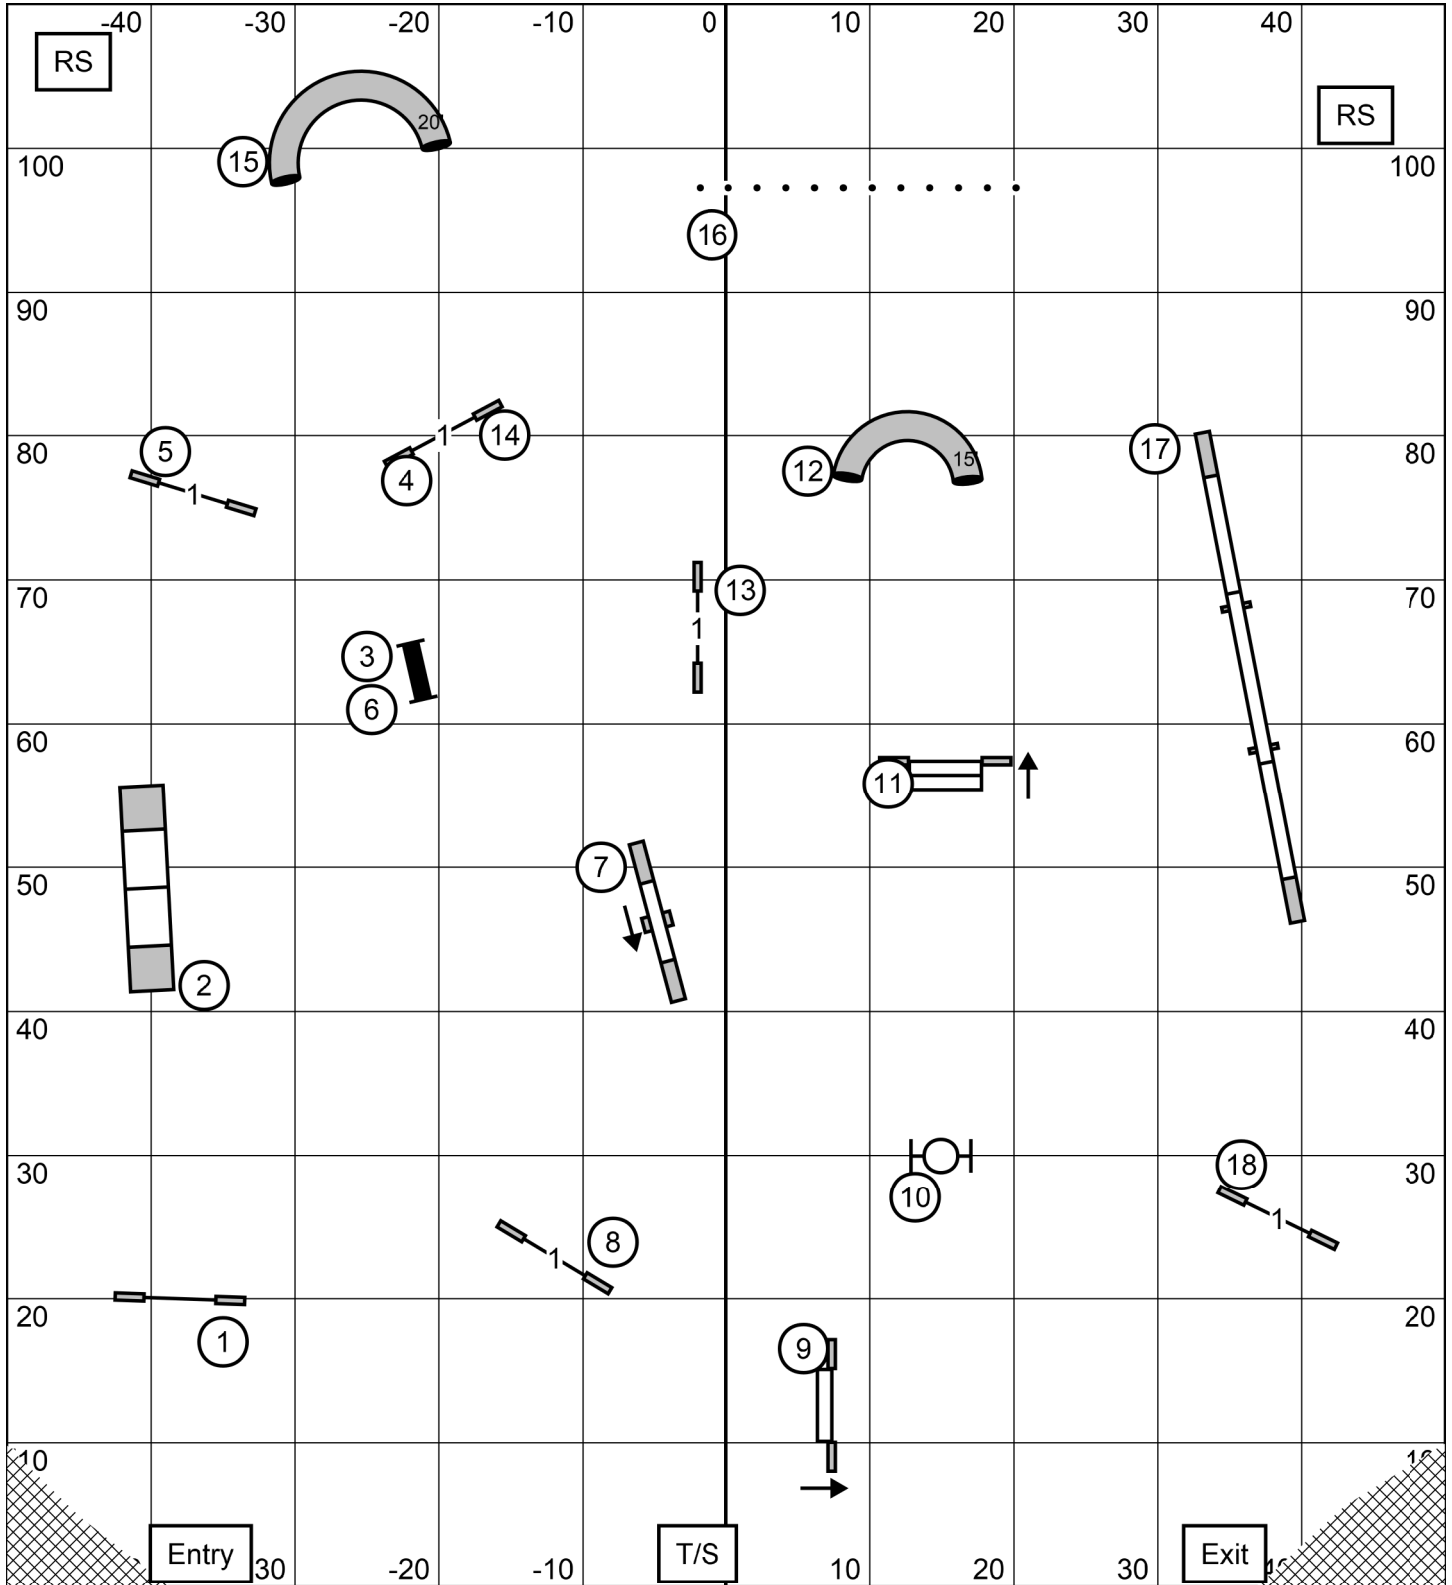

BONUS EXC 4 - 5 - 6 Solid Line
OPN 5 - 6 Solid line
NOV 5 - 6 or 4 - 5 Dashed Line

E O N

Nasa Area Companion Dog Association LaPorte, TX Outside
 On Dirt E O N Fast Saturday 12/07/2024 E-Timing Craig Josling

FST

PREMIER

Nasa Area Companion Dog Association LaPorte, TX Outside
 On Dirt Premier STD Saturday 12/07/2024 E-Timing Craig Josling

STD

EXC/MST

Nasa Area Companion Dog Association LaPorte, TX Outside
 On Dirt Exc/Mst STD Saturday 12/07/2024 E-Timing Craig Josling

STD

OPN

Nasa Area Companion Dog Association LaPorte, TX Outside
 On Dirt Open STD Saturday 12/07/2024 E-Timing Craig Josling

STD

NOVICE

Nasa Area Companion Dog Association LaPorte, TX Outside
 On Dirt Novice STD Saturday 12/07/2024 E-Timing Craig Josling