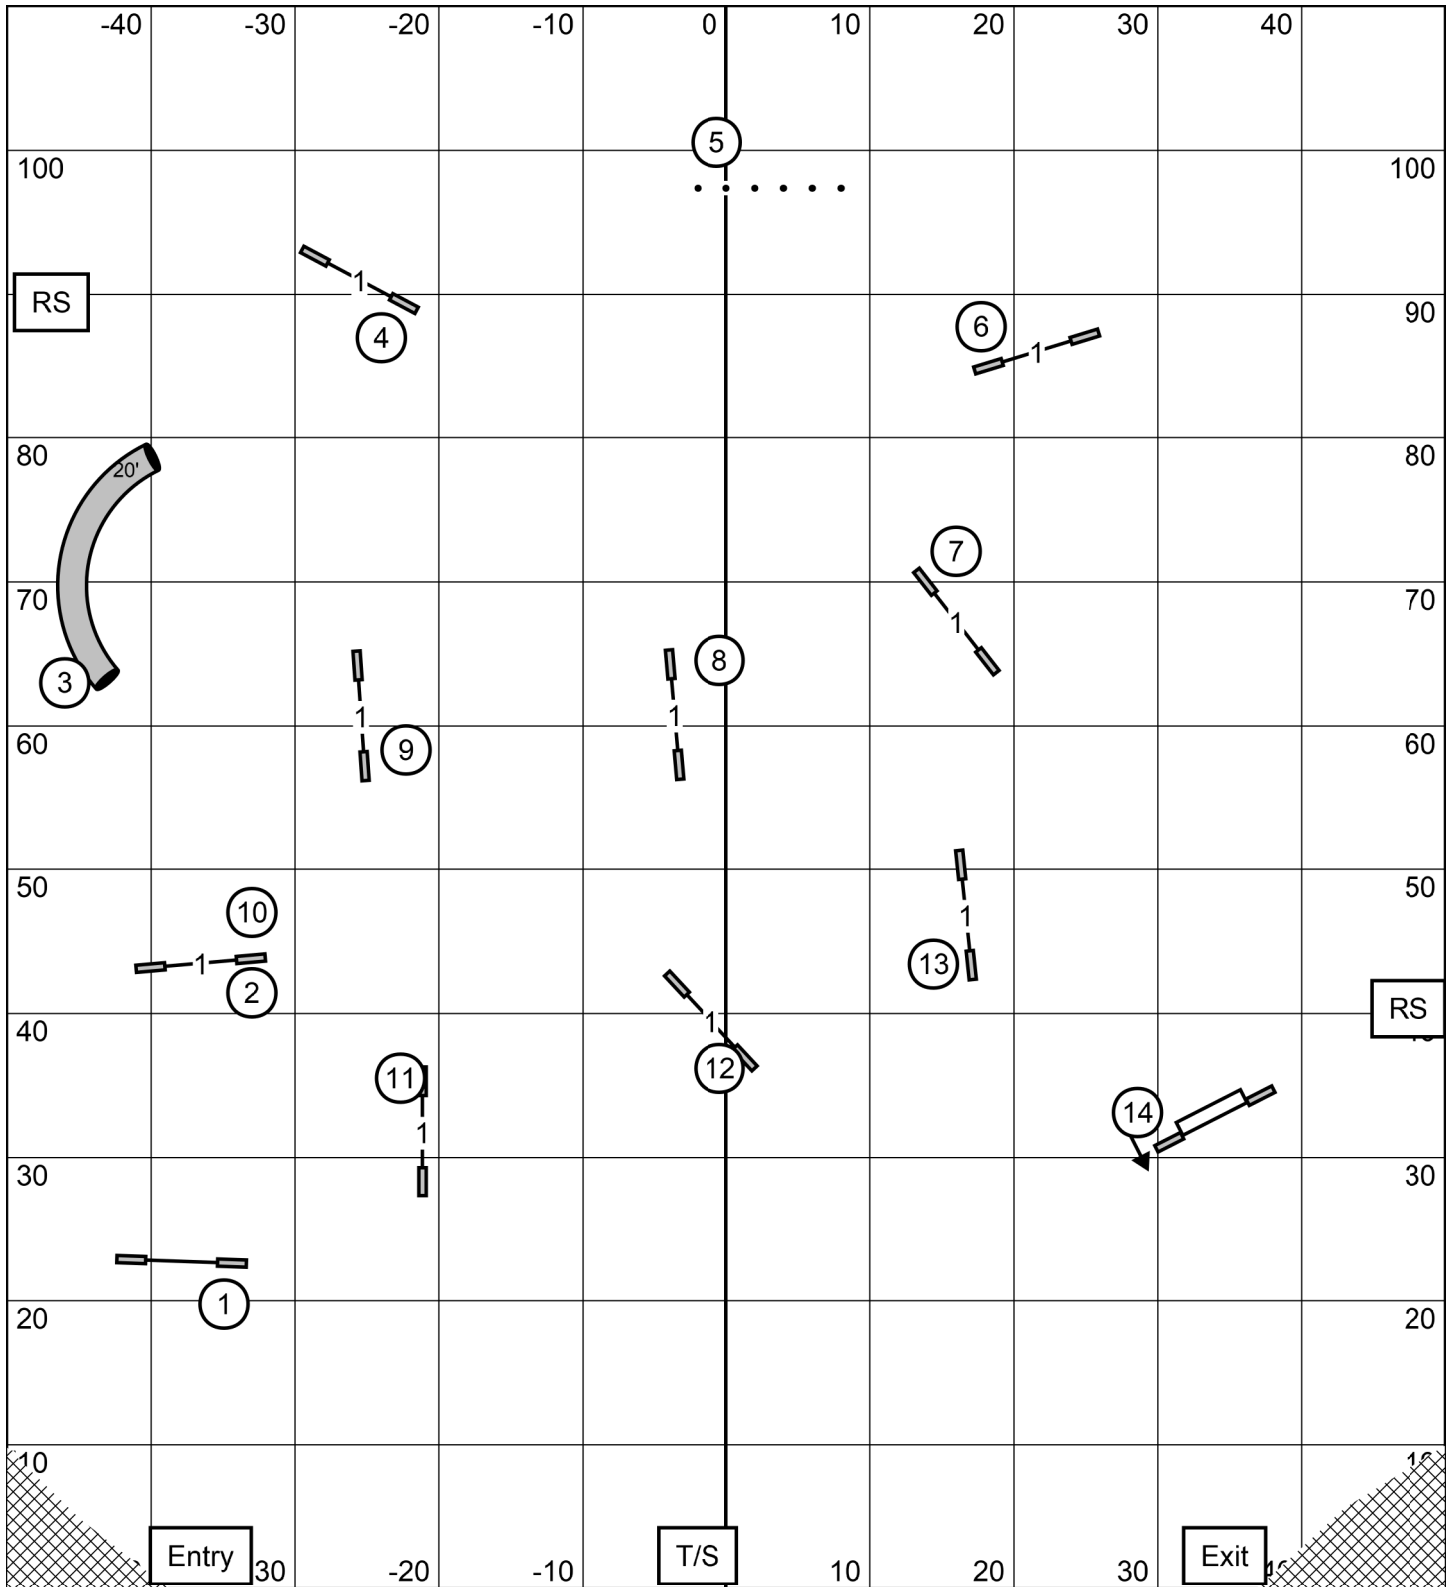

NOV

Nasa Area Companion Dog Association LaPorte, TX Outside
On Dirt Novice JWW Saturday 12/07/2024 E-Timing Craig Josling

JWW