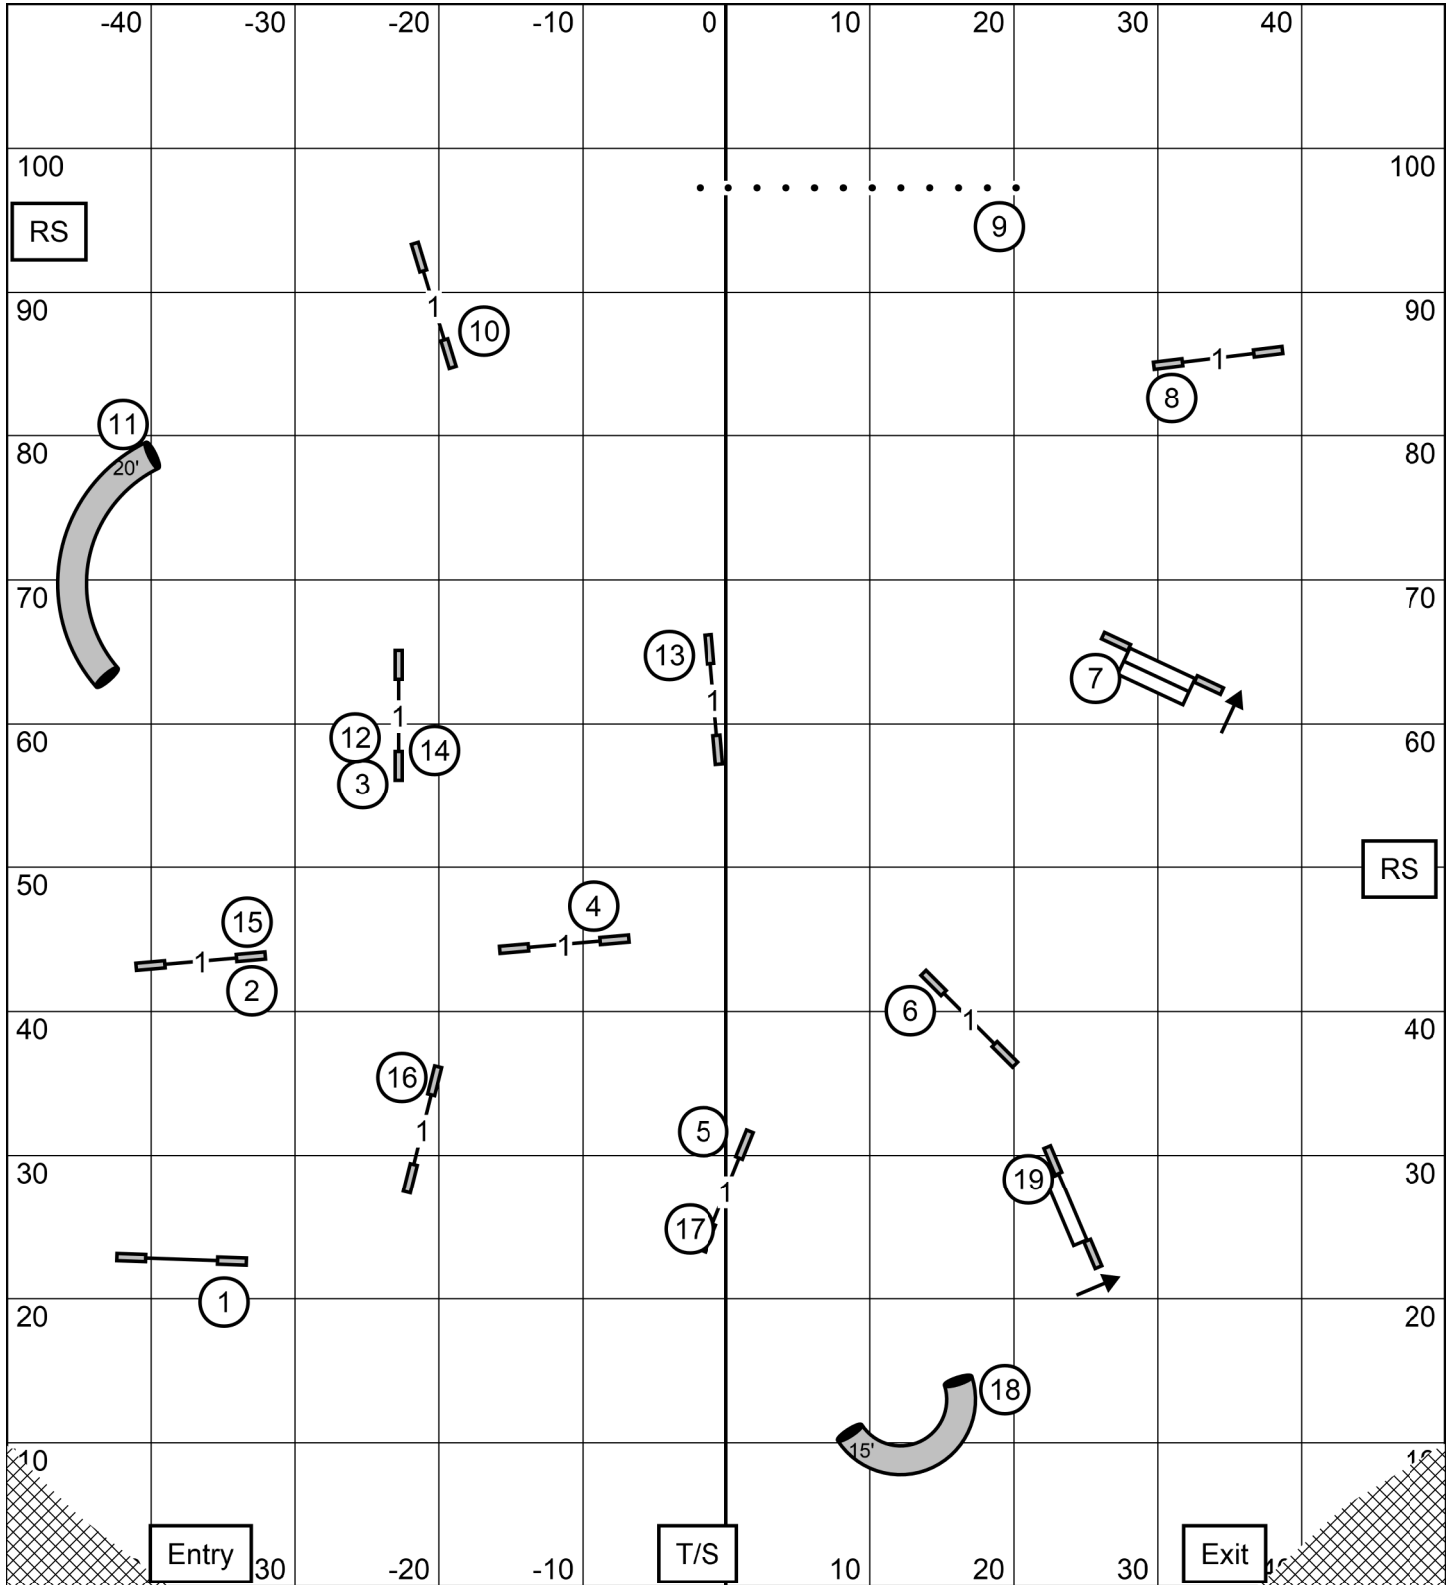

EXC/MST

Nasa Area Companion Dog Association LaPorte, TX Outside
On Dirt Exc/Mst JWW Saturday 12/07/2024 E-Timing Craig Josling

JWW