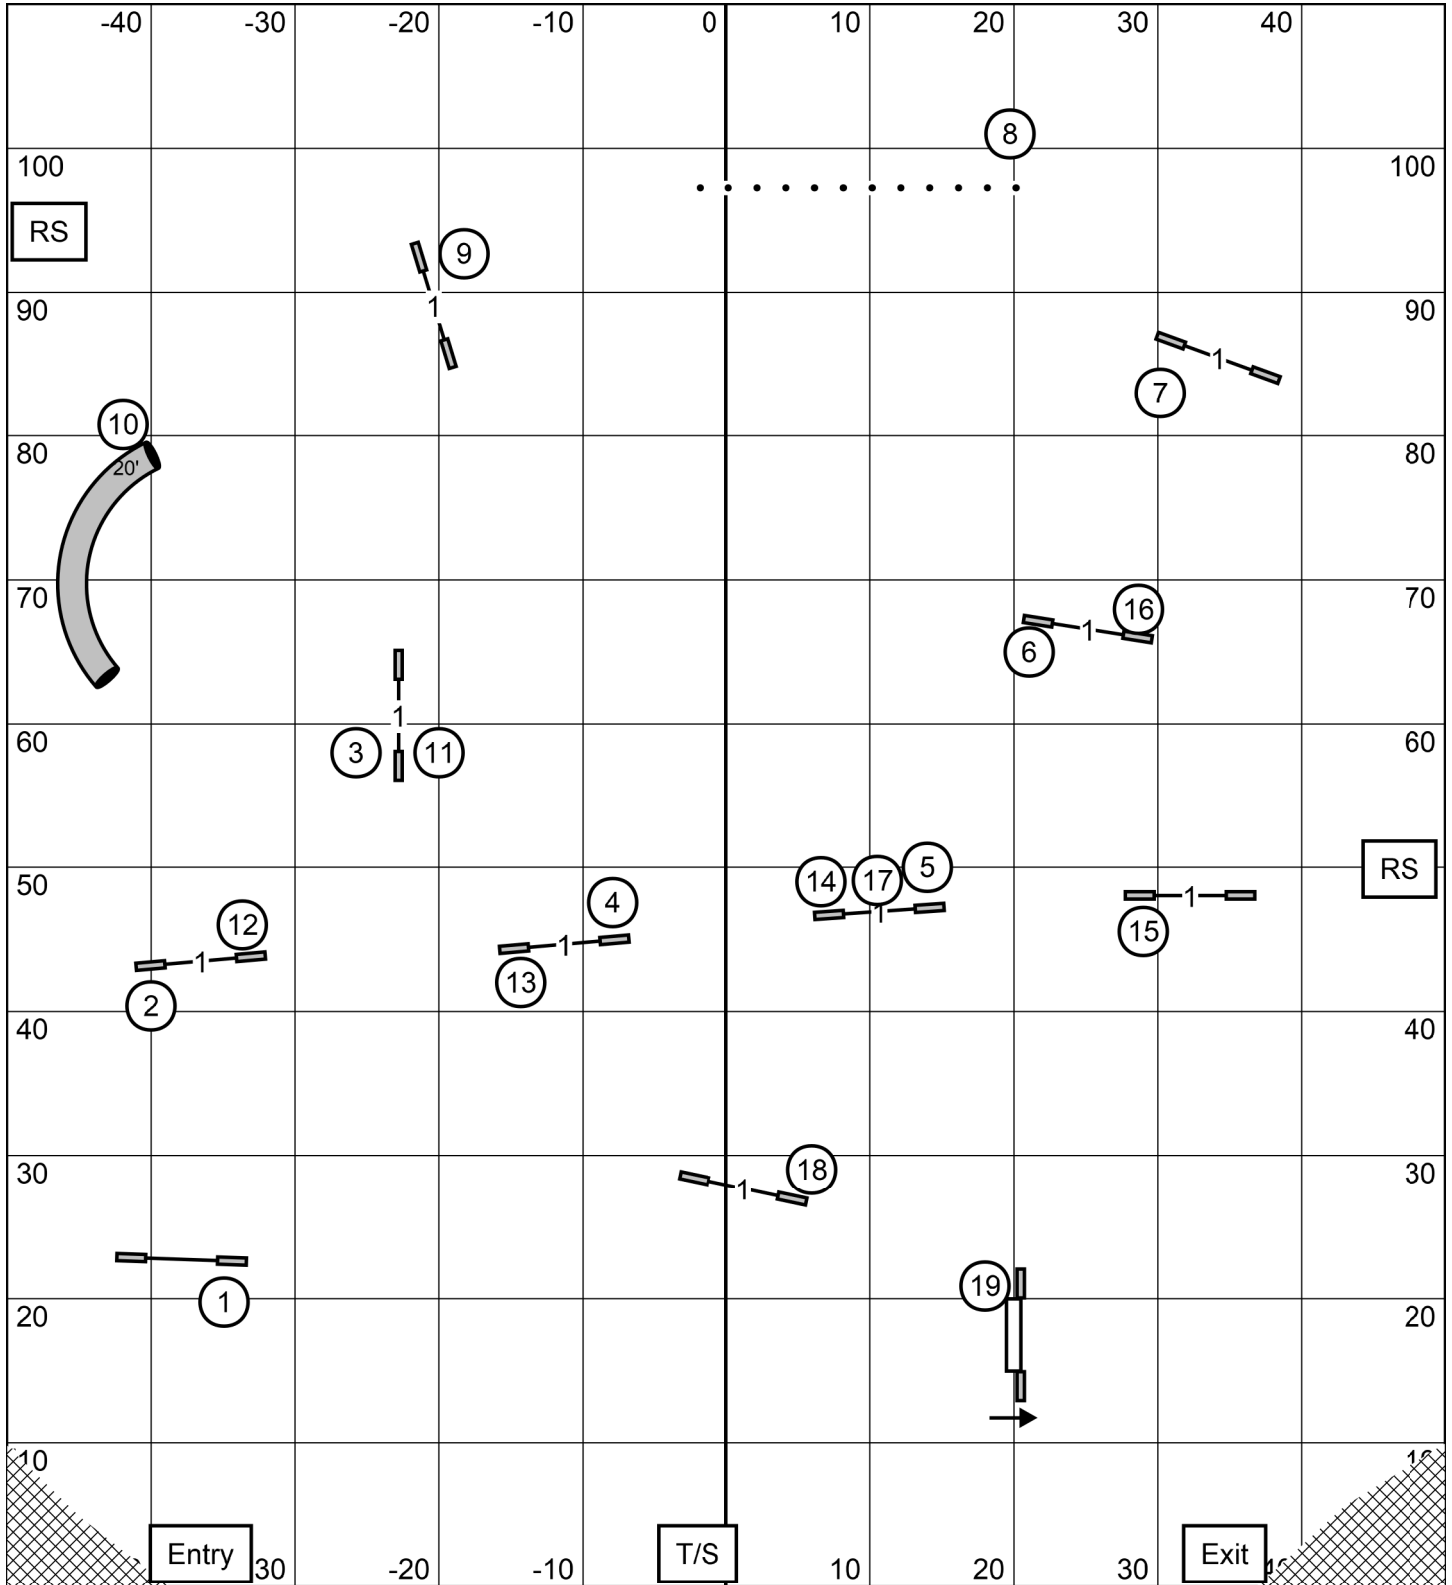

PREMIER

Nasa Area Companion Dog Association LaPorte, TX Outside
On Dirt Premier JWW Saturday 12/07/2024 E-Timing Craig Josling

JWW