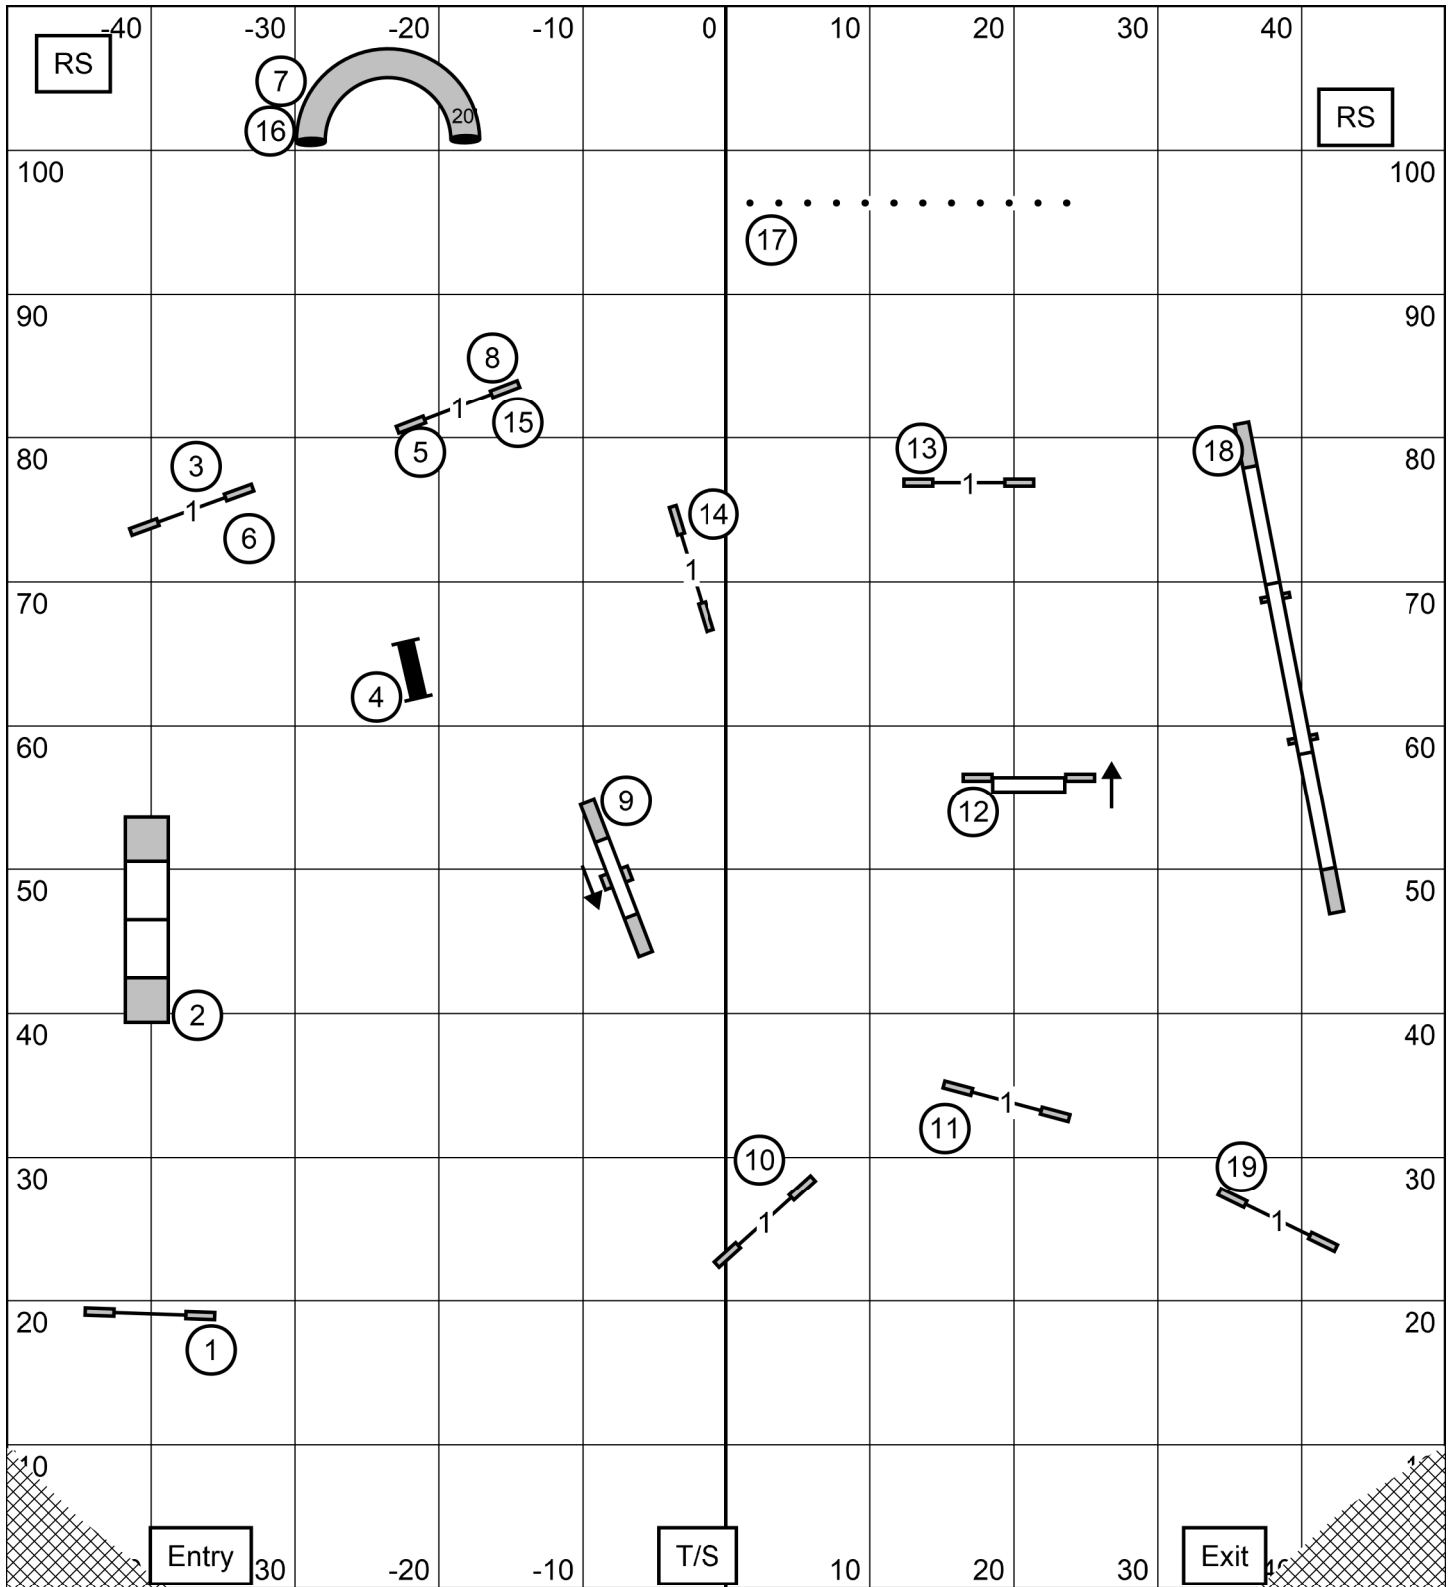

BONUS EXC 4 - 5 - 6 Solid Line
OPN 5 - 6 Solid line
NOV 5 - 6 or 4 - 5 Dashed Line

E O N

Nasa Area Companion Dog Association LaPorte, TX Outside
 On Dirt E O N Fast Saturday 12/07/2024 E-Timing Craig Josling

FST

PREMIER

Nasa Area Companion Dog Association LaPorte, TX Outside
 On Dirt Premier STD Saturday 12/07/2024 E-Timing Craig Josling

STD

EXC/MST

Nasa Area Companion Dog Association LaPorte, TX Outside
 On Dirt Exc/Mst STD Saturday 12/07/2024 E-Timing Craig Josling

STD

OPN

Nasa Area Companion Dog Association LaPorte, TX Outside
 On Dirt Open STD Saturday 12/07/2024 E-Timing Craig Josling

STD

NOVICE

Nasa Area Companion Dog Association LaPorte, TX Outside
 On Dirt Novice STD Saturday 12/07/2024 E-Timing Craig Josling