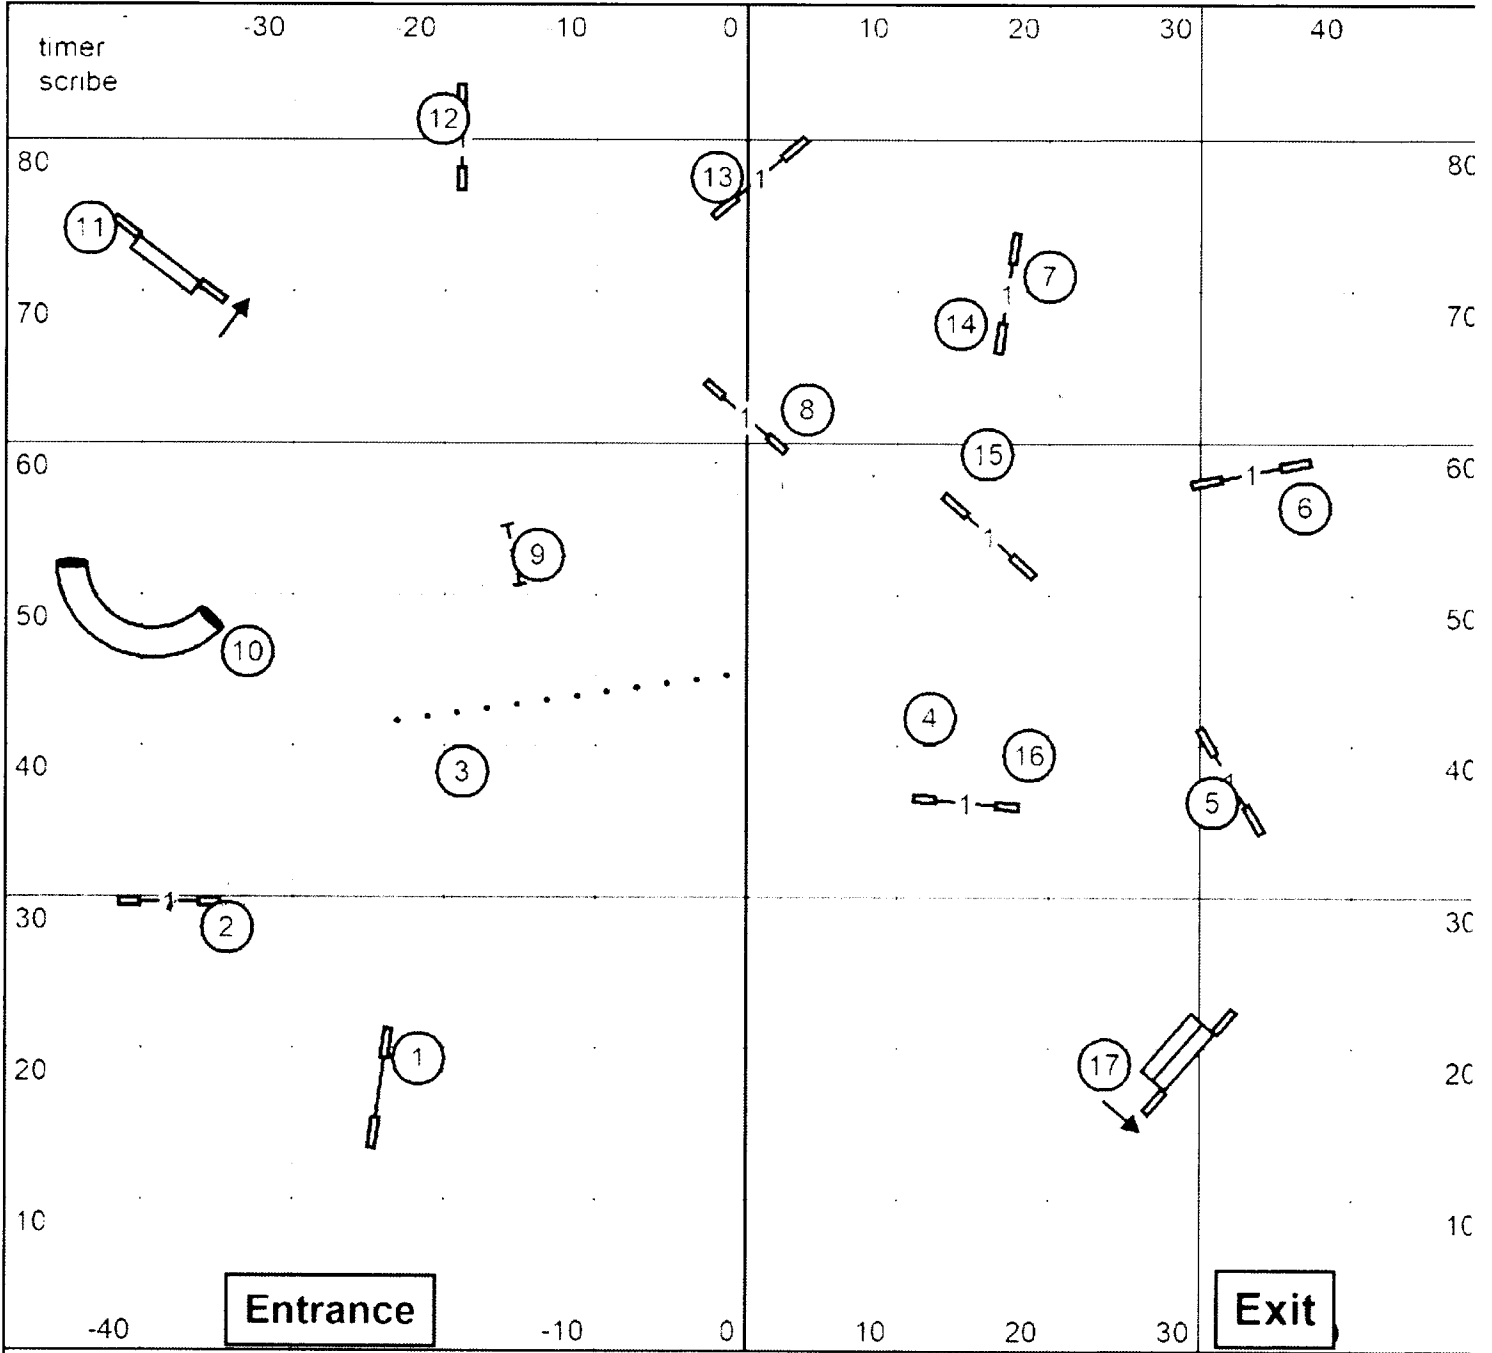

Travis County Kennel Club- National Beagle Club

Bell County Expo Center, Belton, TX

Indoor - Dirt 98 x 89

Friday October 27, 2023

Lavonda L Herring

Novice Jww

Travis County Kennel Club - National Beagle Club

Bell County Expo Center, Belton, TX

Indoor - Dirt 98 x 89

Friday October 27, 2023

Lavonda L Herring

Exc/Masters Jww

Travis County Kennel Club- National Beagle Club

Bell County Expo Center, Belton, TX

Indoor - Dirt 98 x 89

Friday October 27, 2023

Lavonda L Herring

Open Jww

Travis County Kennel Club- National Beagle Club

Bell County Expo Center, Belton, TX

Indoor - Dirt 98 x 89

Friday October 27, 2023

Lavonda L Herring

Premier Jww

Travis County Kennel Club- National Beagle Club

Bell County Expo Center, Belton, TX

Indoor - Dirt 98 x 89

Friday October 27, 2023

Lavonda L Herring

Time 2 Beat