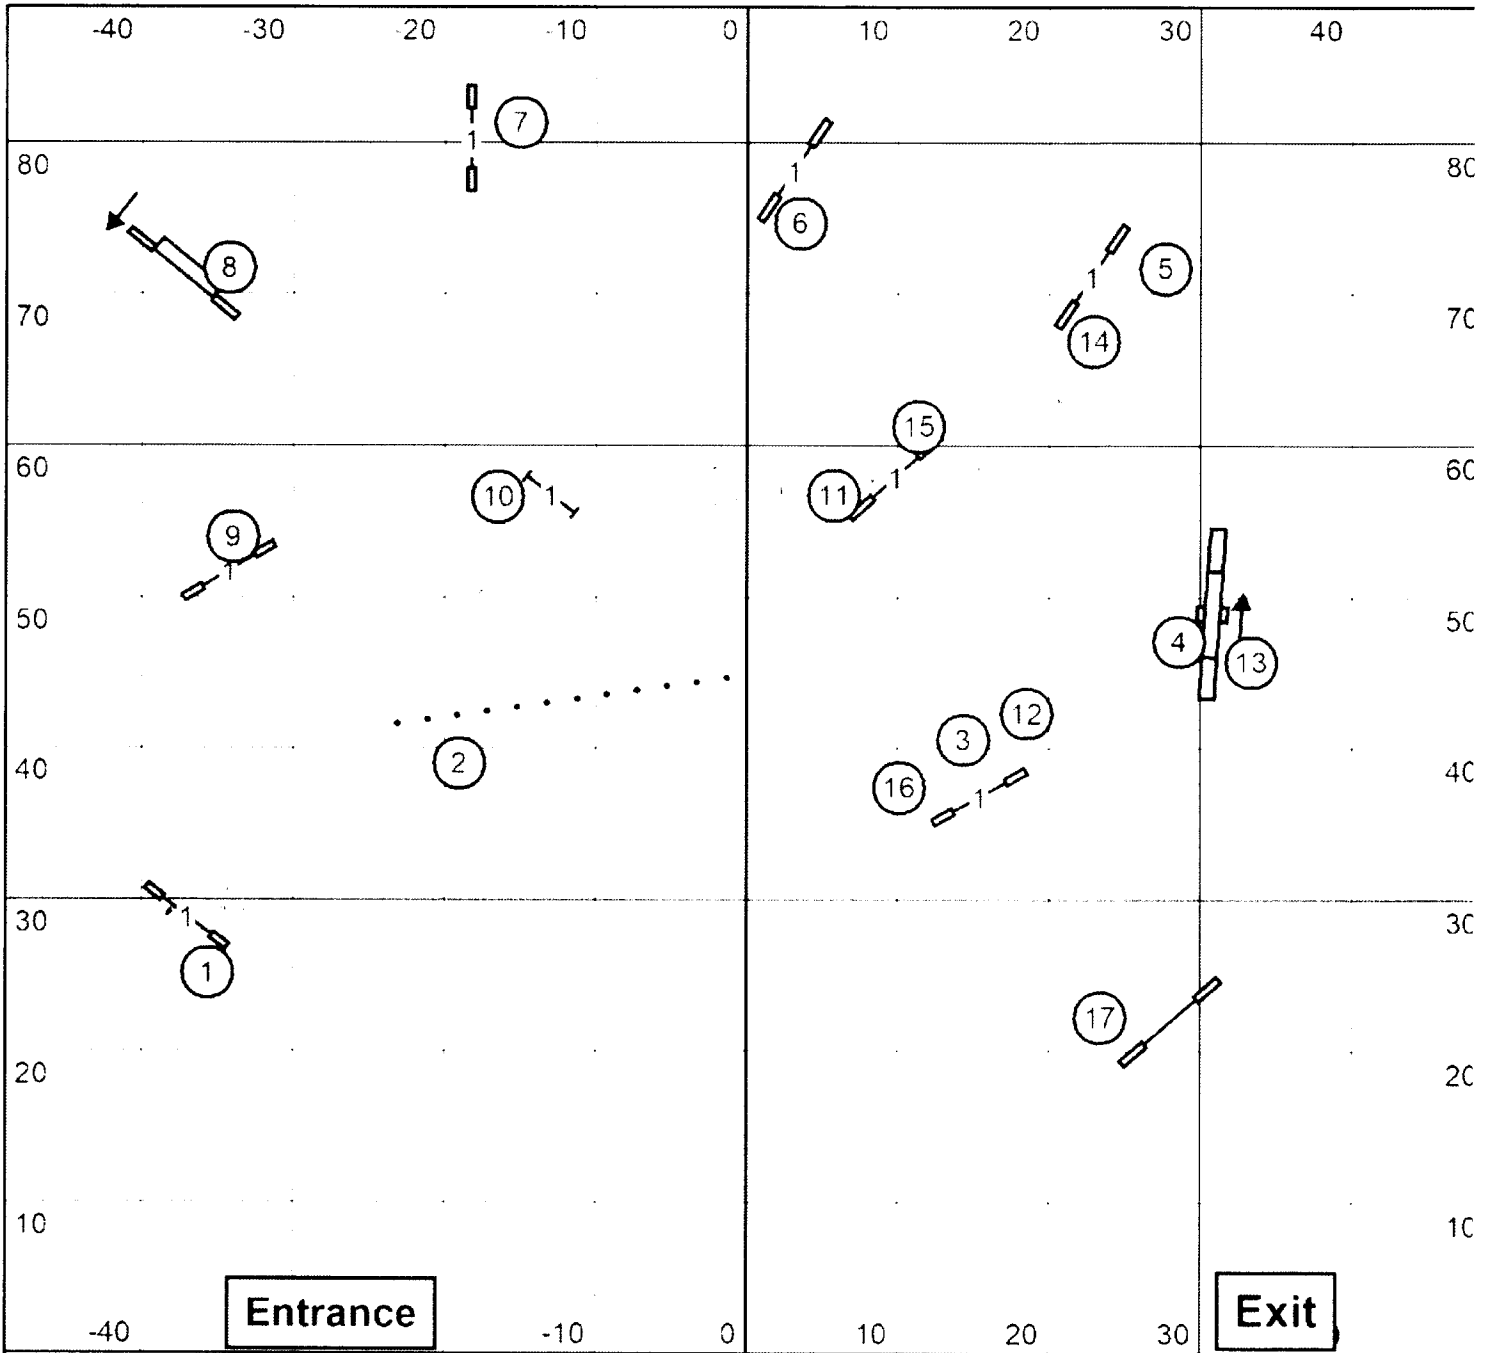

Bell County Expo Center, Belton, TX

Indoor - Dirt 98 x 89

Friday October 27, 2023

Lavonda L Herring

Exc/Masters Jww

Travis County Kennel Club- National Beagle Club

Bell County Expo Center, Belton, TX

Indoor - Dirt 98 x 89

Friday October 27, 2023

Lavonda L Herring

Open Jww

Travis County Kennel Club- National Beagle Club

Bell County Expo Center, Belton, TX

Indoor - Dirt 98 x 89

Friday October 27, 2023

Lavonda L Herring

Premier Jww

Travis County Kennel Club- National Beagle Club

Bell County Expo Center, Belton, TX

Indoor - Dirt 98 x 89

Friday October 27, 2023

Lavonda L Herring

Time 2 Beat