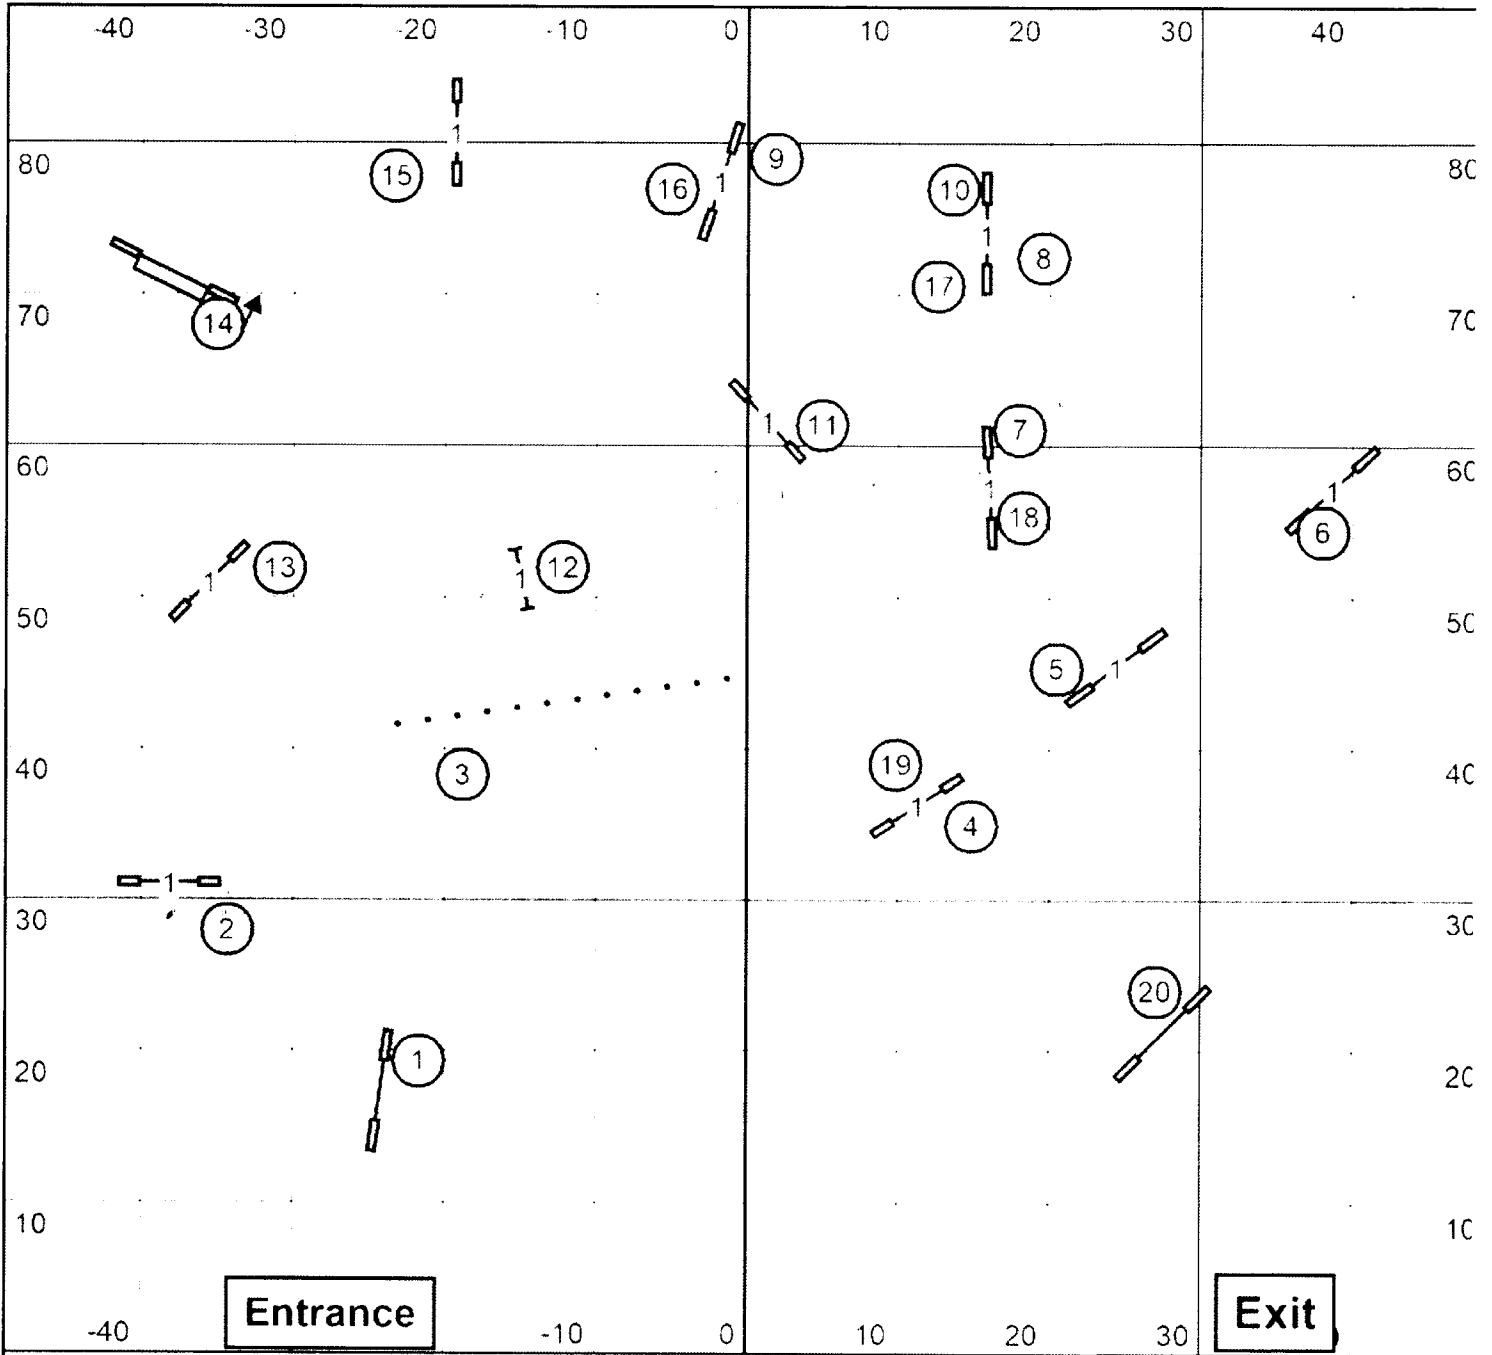

Travis County Kennel Club- National Beagle Club

Bell County Expo Center, Belton, TX

Indoor - Dirt 98 x 89

Friday October 27, 2023

Lavonda L Herring

Novice Jww

Travis County Kennel Club - National Beagle Club

Bell County Expo Center, Belton, TX

Indoor - Dirt 98 x 89

Friday October 27, 2023

Lavonda L Herring

Exc/Masters Jww

Travis County Kennel Club- National Beagle Club

Bell County Expo Center, Belton, TX

Indoor - Dirt 98 x 89

Friday October 27, 2023

Lavonda L Herring

Open Jww

Travis County Kennel Club- National Beagle Club

Bell County Expo Center, Belton, TX

Indoor - Dirt 98 x 89

Friday October 27, 2023

Lavonda L Herring