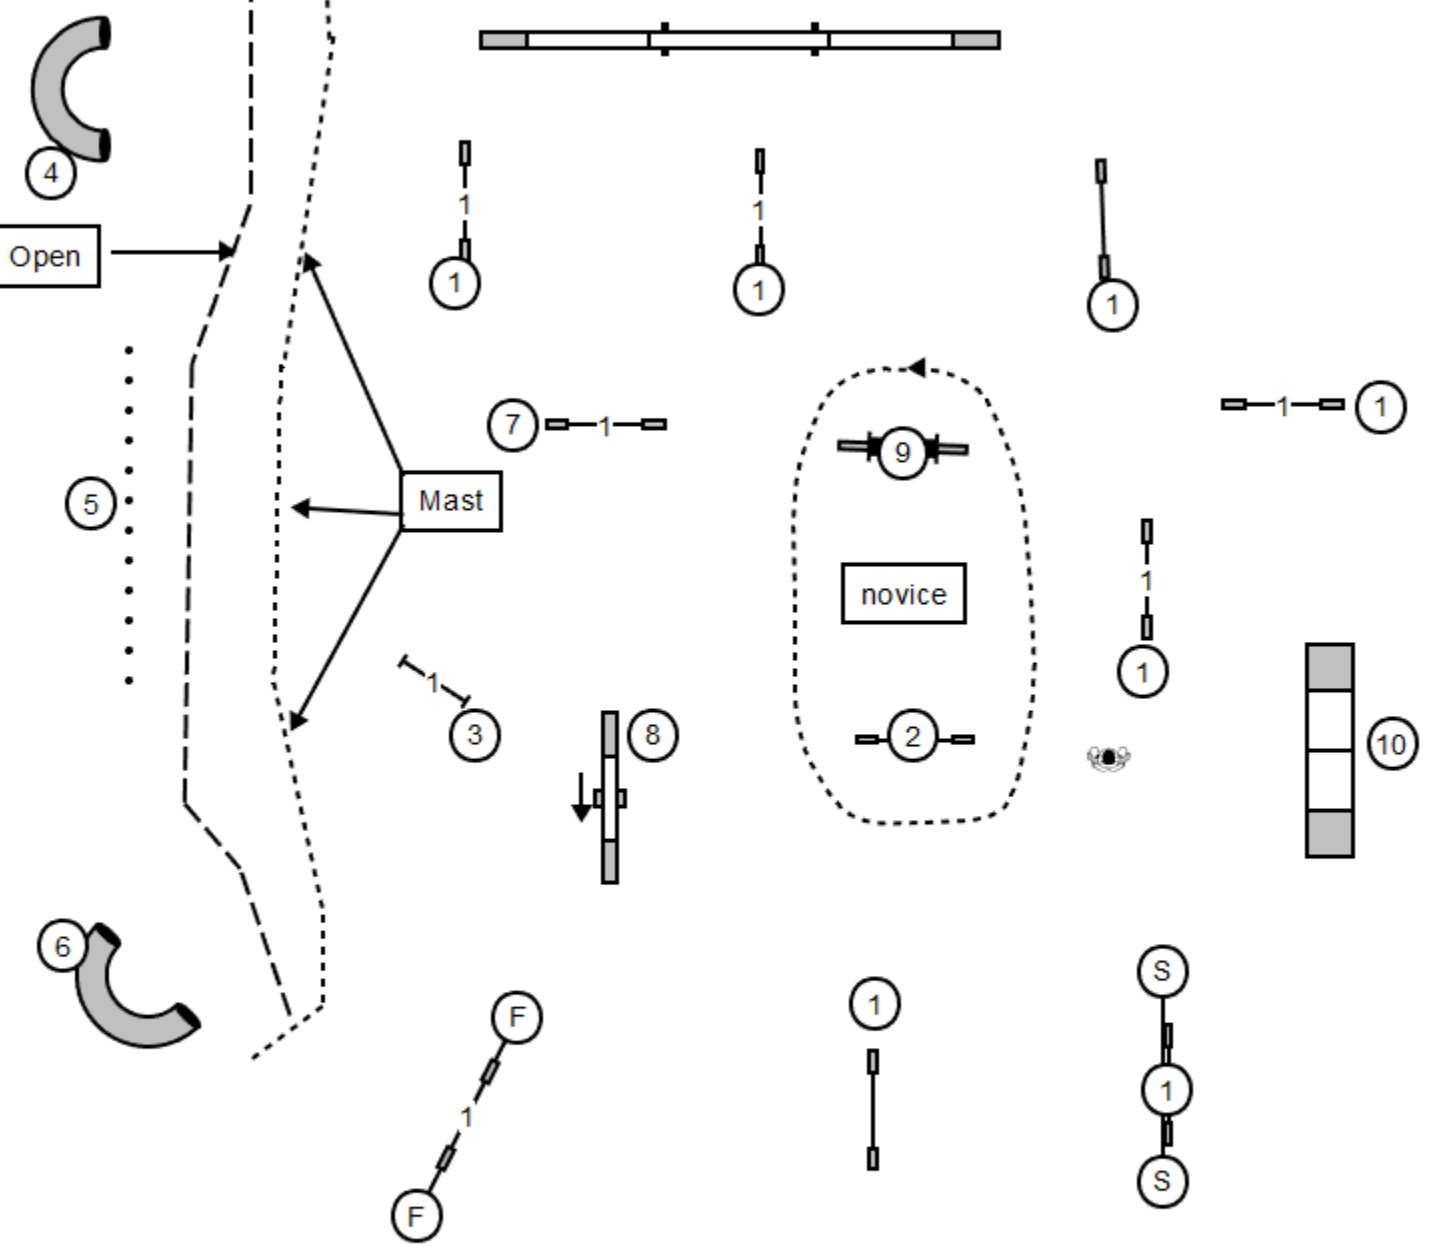

Exit

Entrance

T/S

Waco Agility Group NovJWW(Sun)  
Jan 3,2021  
Judge: Tim Pinneri

Exit

Send  
Mas/Open 4-5-6  
Novice 9-2,2-9(inFlow)

Exit

Waco Agility Group All Fast(Sun)  
Jan 3,2021  
Judge: Tim Pinneri