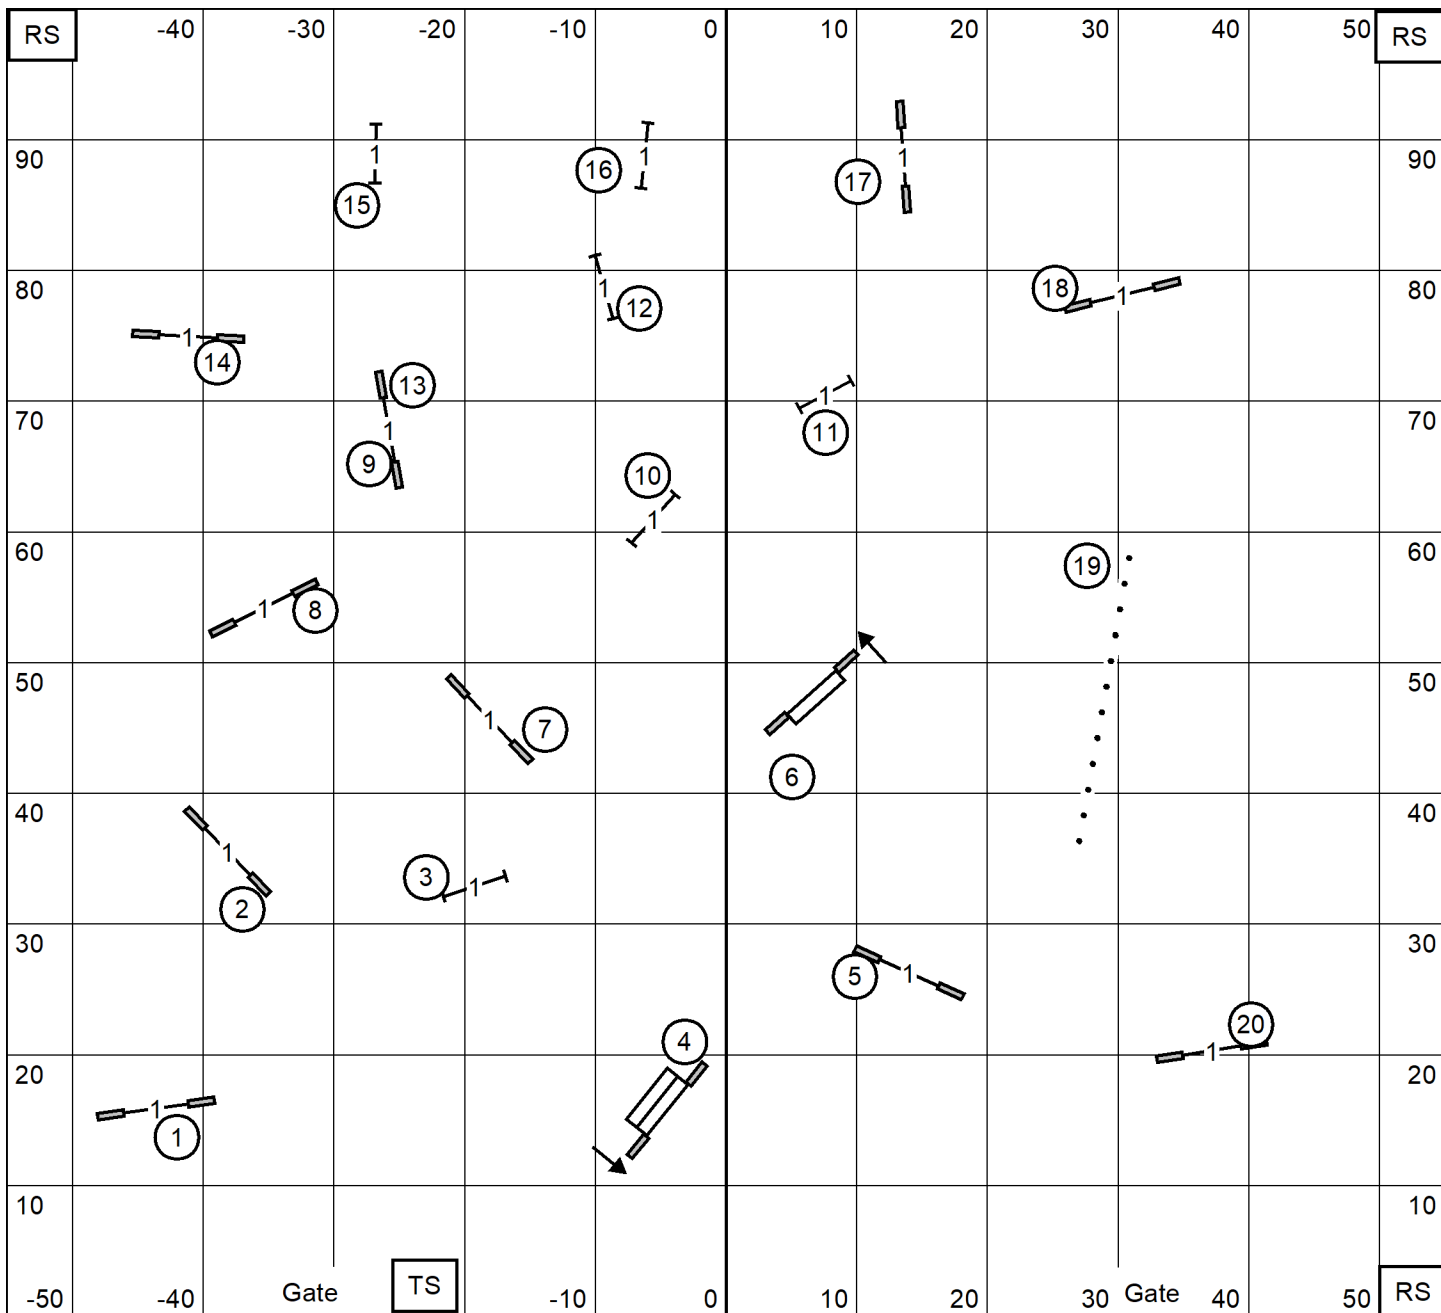

Galveston Kennel Club
 Alvin, TX*May 24, 2026
 EX/MAS Standard*Indoors on turf* 110' X 100'
 Lynn Morgan

Galveston Kennel Club
 Alvin, TX*May 24, 2026
 Open Standard*Indoors on turf* 110' X 100'
 Lynn Morgan

Galveston Kennel Club
 Alvin, TX*May 24, 2026
 Novice Standard*Indoors on turf* 110' X 100'
 Lynn Morgan

Galveston Kennel Club
 Alvin, TX*May 24, 2026
 Time to Beat*Indoors on turf* 110' X 100'
 Lynn Morgan

Galveston Kennel Club
 Alvin, TX*May 24, 2026
 EX/MAS JWW*Indoors on turf* 100' X 110'
 Lynn Morgan

Galveston Kennel Club
 Alvin, TX*May 24, 2026
 Open JWW*Indoors on turf* 110' X 100'
 Lynn Morgan

Galveston Kennel Club
 Alvin, TX*May 24, 2026
 Novice JWW*Indoors on turf* 110' X 100'
 Lynn Morgan