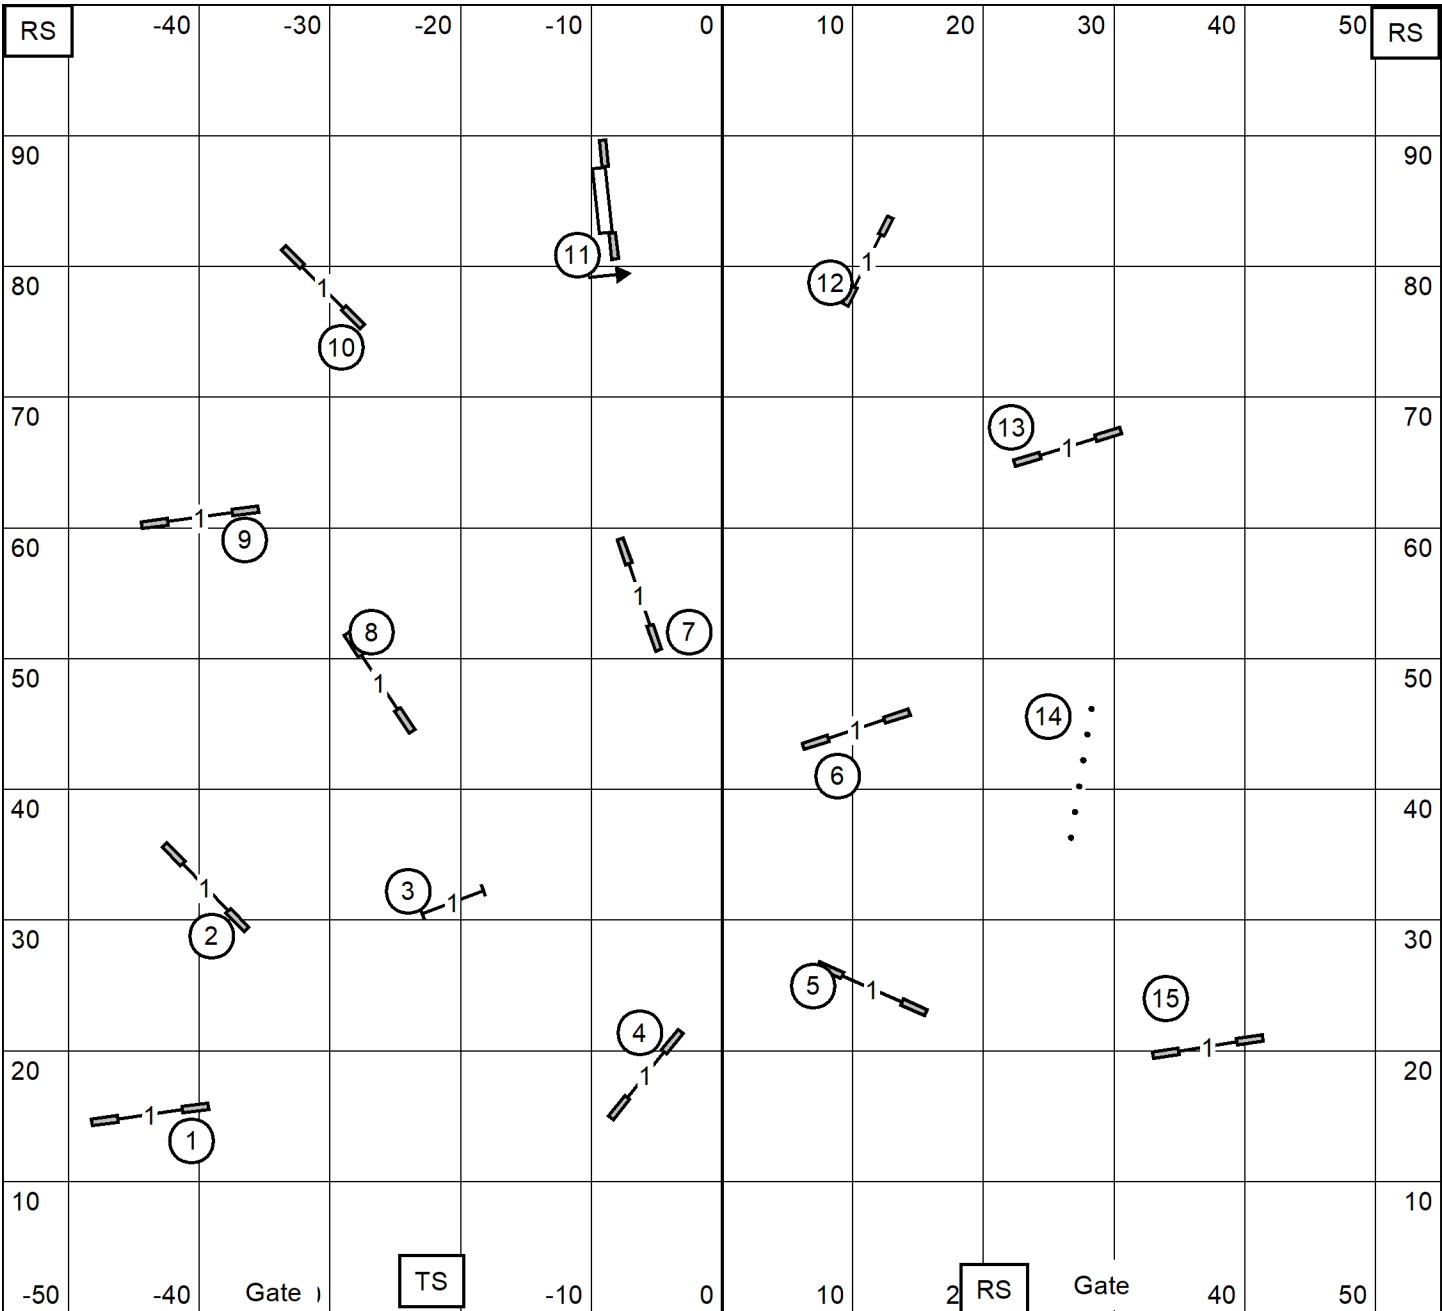

Galveston Kennel Club
 Alvin, TX*May 24, 2026
 EX/MAS Standard*Indoors on turf* 110' X 100'
 Lynn Morgan

Galveston Kennel Club
 Alvin, TX*May 24, 2026
 Open Standard*Indoors on turf* 110' X 100'
 Lynn Morgan

Galveston Kennel Club
 Alvin, TX*May 24, 2026
 Novice Standard*Indoors on turf* 110' X 100'
 Lynn Morgan

Galveston Kennel Club
 Alvin, TX*May 24, 2026
 Time to Beat*Indoors on turf* 110' X 100'
 Lynn Morgan

Galveston Kennel Club
 Alvin, TX*May 24, 2026
 EX/MAS JWW*Indoors on turf* 100' X 110'
 Lynn Morgan

Galveston Kennel Club
 Alvin, TX*May 24, 2026
 Open JWW*Indoors on turf* 110' X 100'
 Lynn Morgan

Galveston Kennel Club
 Alvin, TX*May 24, 2026
 Novice JWW*Indoors on turf* 110' X 100'
 Lynn Morgan