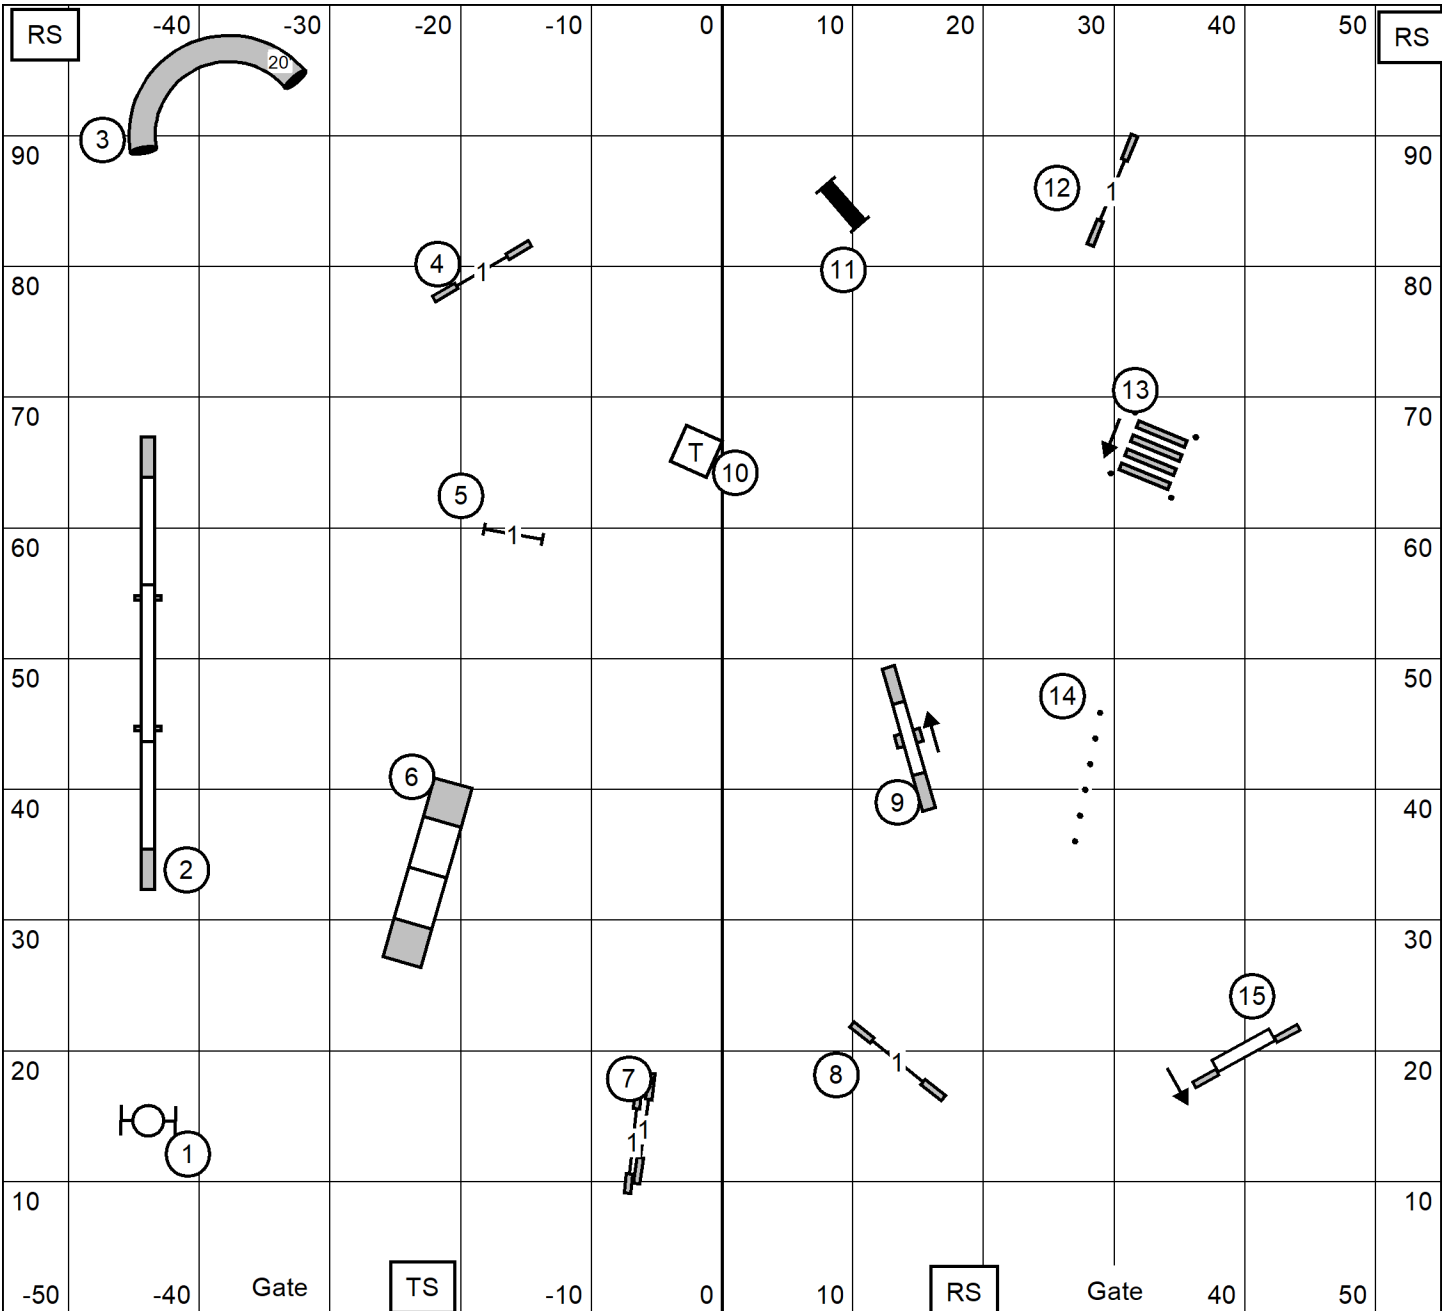

Galveston Kennel Club
 Alvin, TX*May 24, 2026
 EX/MAS Standard*Indoors on turf* 110' X 100'
 Lynn Morgan

Galveston Kennel Club
 Alvin, TX*May 24, 2026
 Open Standard*Indoors on turf* 110' X 100'
 Lynn Morgan

Galveston Kennel Club
 Alvin, TX*May 24, 2026
 Novice Standard*Indoors on turf* 110' X 100'
 Lynn Morgan

Galveston Kennel Club
 Alvin, TX*May 24, 2026
 Time to Beat*Indoors on turf* 110' X 100'
 Lynn Morgan

Galveston Kennel Club
 Alvin, TX*May 24, 2026
 EX/MAS JWW*Indoors on turf* 100' X 110'
 Lynn Morgan

Galveston Kennel Club
 Alvin, TX*May 24, 2026
 Open JWW*Indoors on turf* 110' X 100'
 Lynn Morgan

Galveston Kennel Club
 Alvin, TX*May 24, 2026
 Novice JWW*Indoors on turf* 110' X 100'
 Lynn Morgan