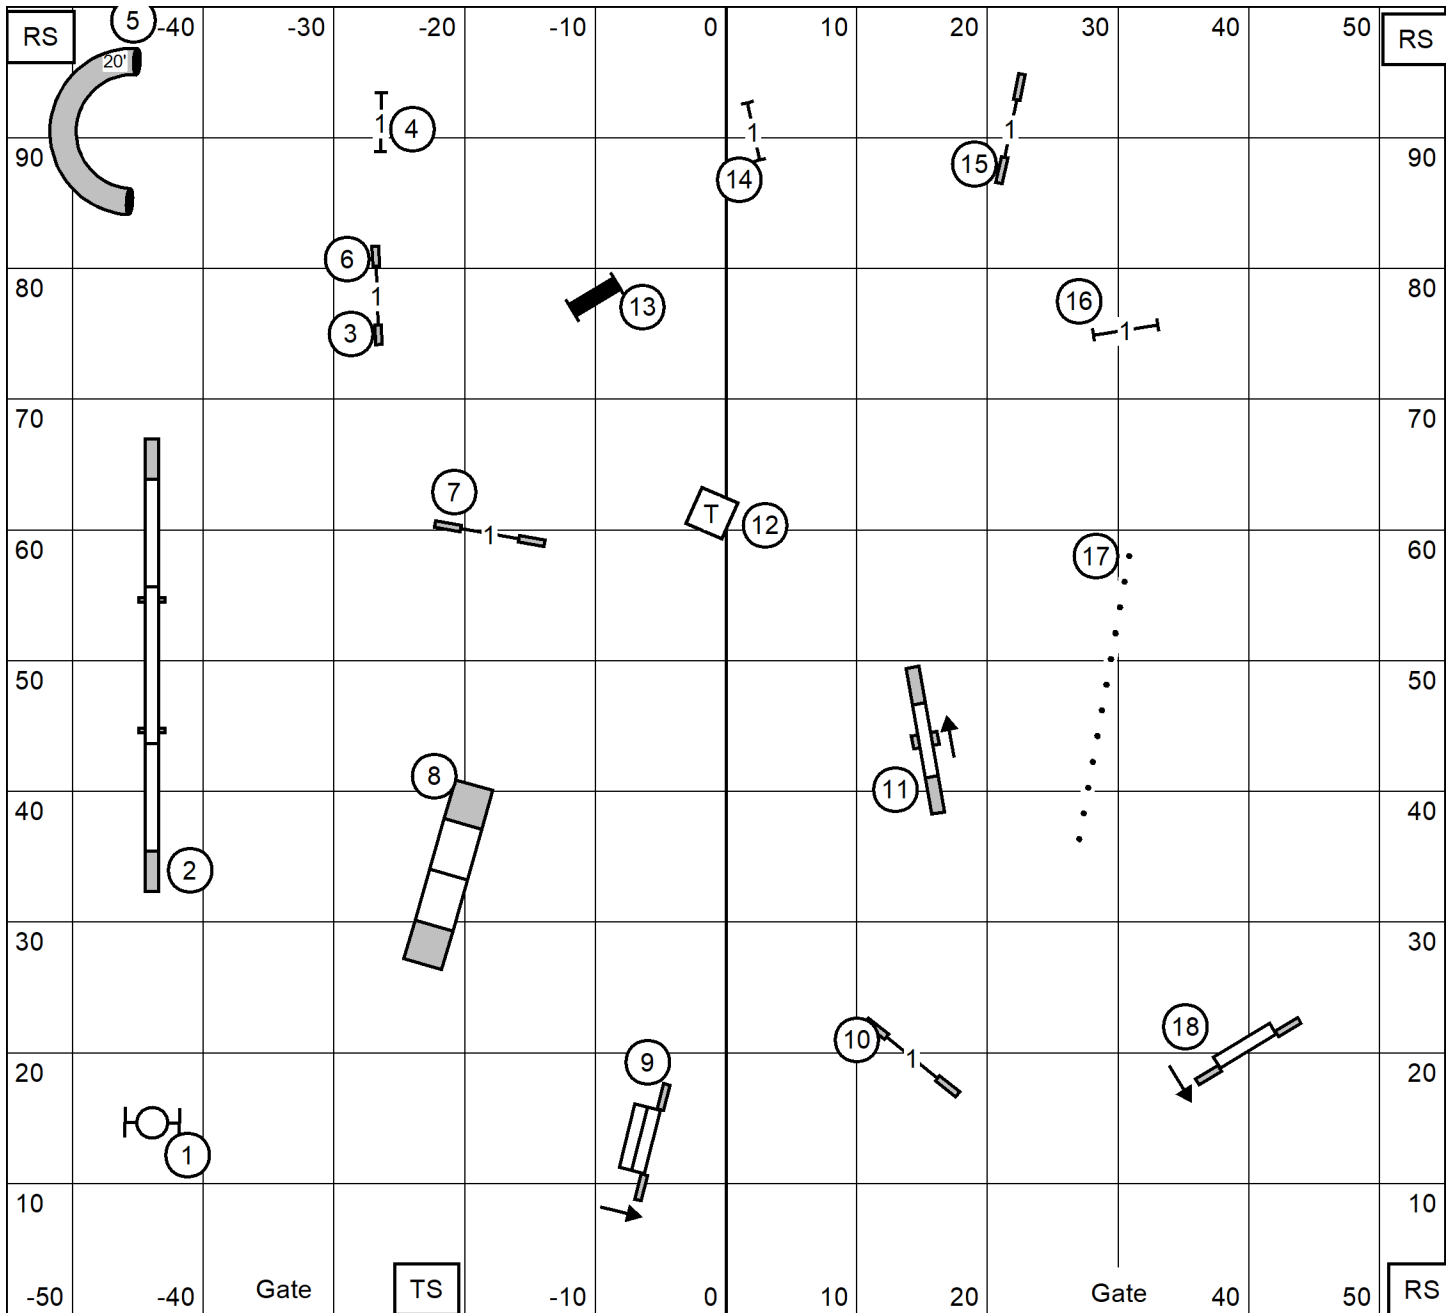

Galveston Kennel Club
 Alvin, TX*May 24, 2026
 EX/MAS Standard*Indoors on turf* 110' X 100'
 Lynn Morgan

Galveston Kennel Club
 Alvin, TX*May 24, 2026
 Open Standard*Indoors on turf* 110' X 100'
 Lynn Morgan

Galveston Kennel Club
 Alvin, TX*May 24, 2026
 Novice Standard*Indoors on turf* 110' X 100'
 Lynn Morgan

Galveston Kennel Club
 Alvin, TX*May 24, 2026
 Time to Beat*Indoors on turf* 110' X 100'
 Lynn Morgan

Galveston Kennel Club
 Alvin, TX*May 24, 2026
 EX/MAS JWW*Indoors on turf* 100' X 110'
 Lynn Morgan

Galveston Kennel Club
 Alvin, TX*May 24, 2026
 Open JWW*Indoors on turf* 110' X 100'
 Lynn Morgan

Galveston Kennel Club
 Alvin, TX*May 24, 2026
 Novice JWW*Indoors on turf* 110' X 100'
 Lynn Morgan