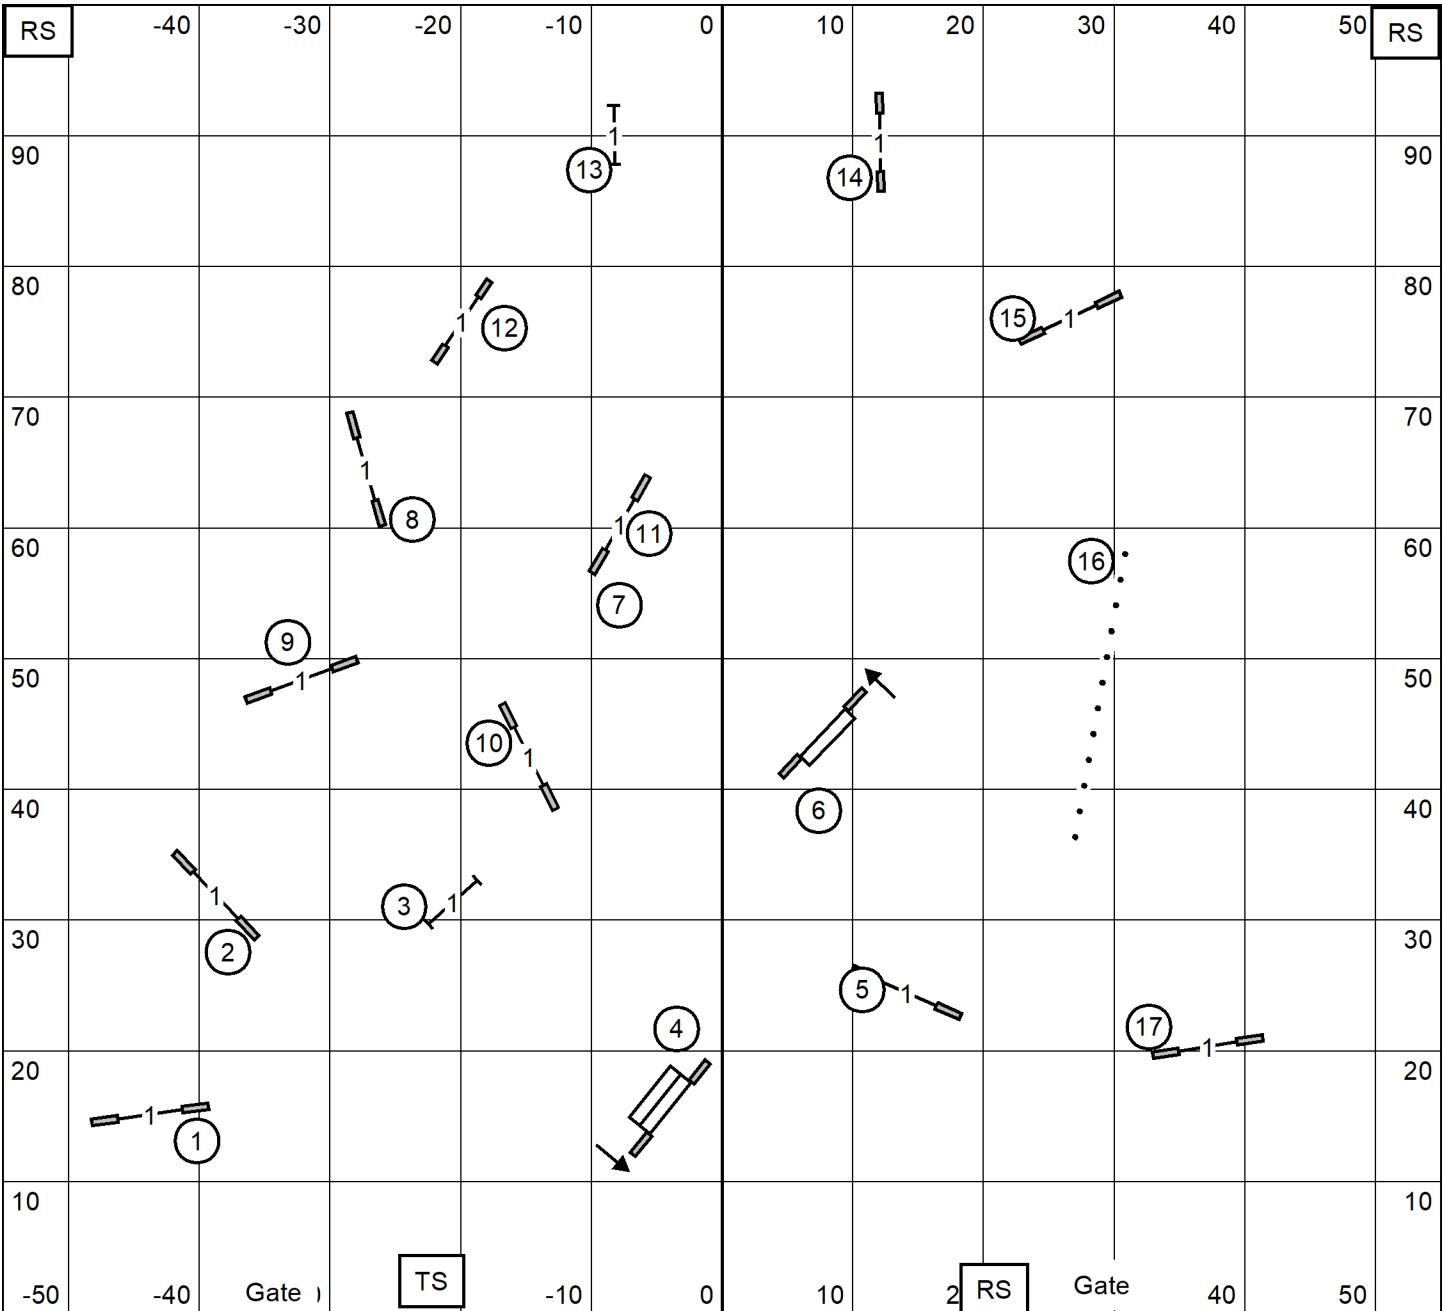

Galveston Kennel Club
 Alvin, TX*May 24, 2026
 EX/MAS Standard*Indoors on turf* 110' X 100'
 Lynn Morgan

Galveston Kennel Club
 Alvin, TX*May 24, 2026
 Open Standard*Indoors on turf* 110' X 100'
 Lynn Morgan

Galveston Kennel Club
 Alvin, TX*May 24, 2026
 Novice Standard*Indoors on turf* 110' X 100'
 Lynn Morgan

Galveston Kennel Club
 Alvin, TX*May 24, 2026
 Time to Beat*Indoors on turf* 110' X 100'
 Lynn Morgan

Galveston Kennel Club
 Alvin, TX*May 24, 2026
 EX/MAS JWW*Indoors on turf* 100' X 110'
 Lynn Morgan

Galveston Kennel Club
 Alvin, TX*May 24, 2026
 Open JWW*Indoors on turf* 110' X 100'
 Lynn Morgan

Galveston Kennel Club
 Alvin, TX*May 24, 2026
 Novice JWW*Indoors on turf* 110' X 100'
 Lynn Morgan