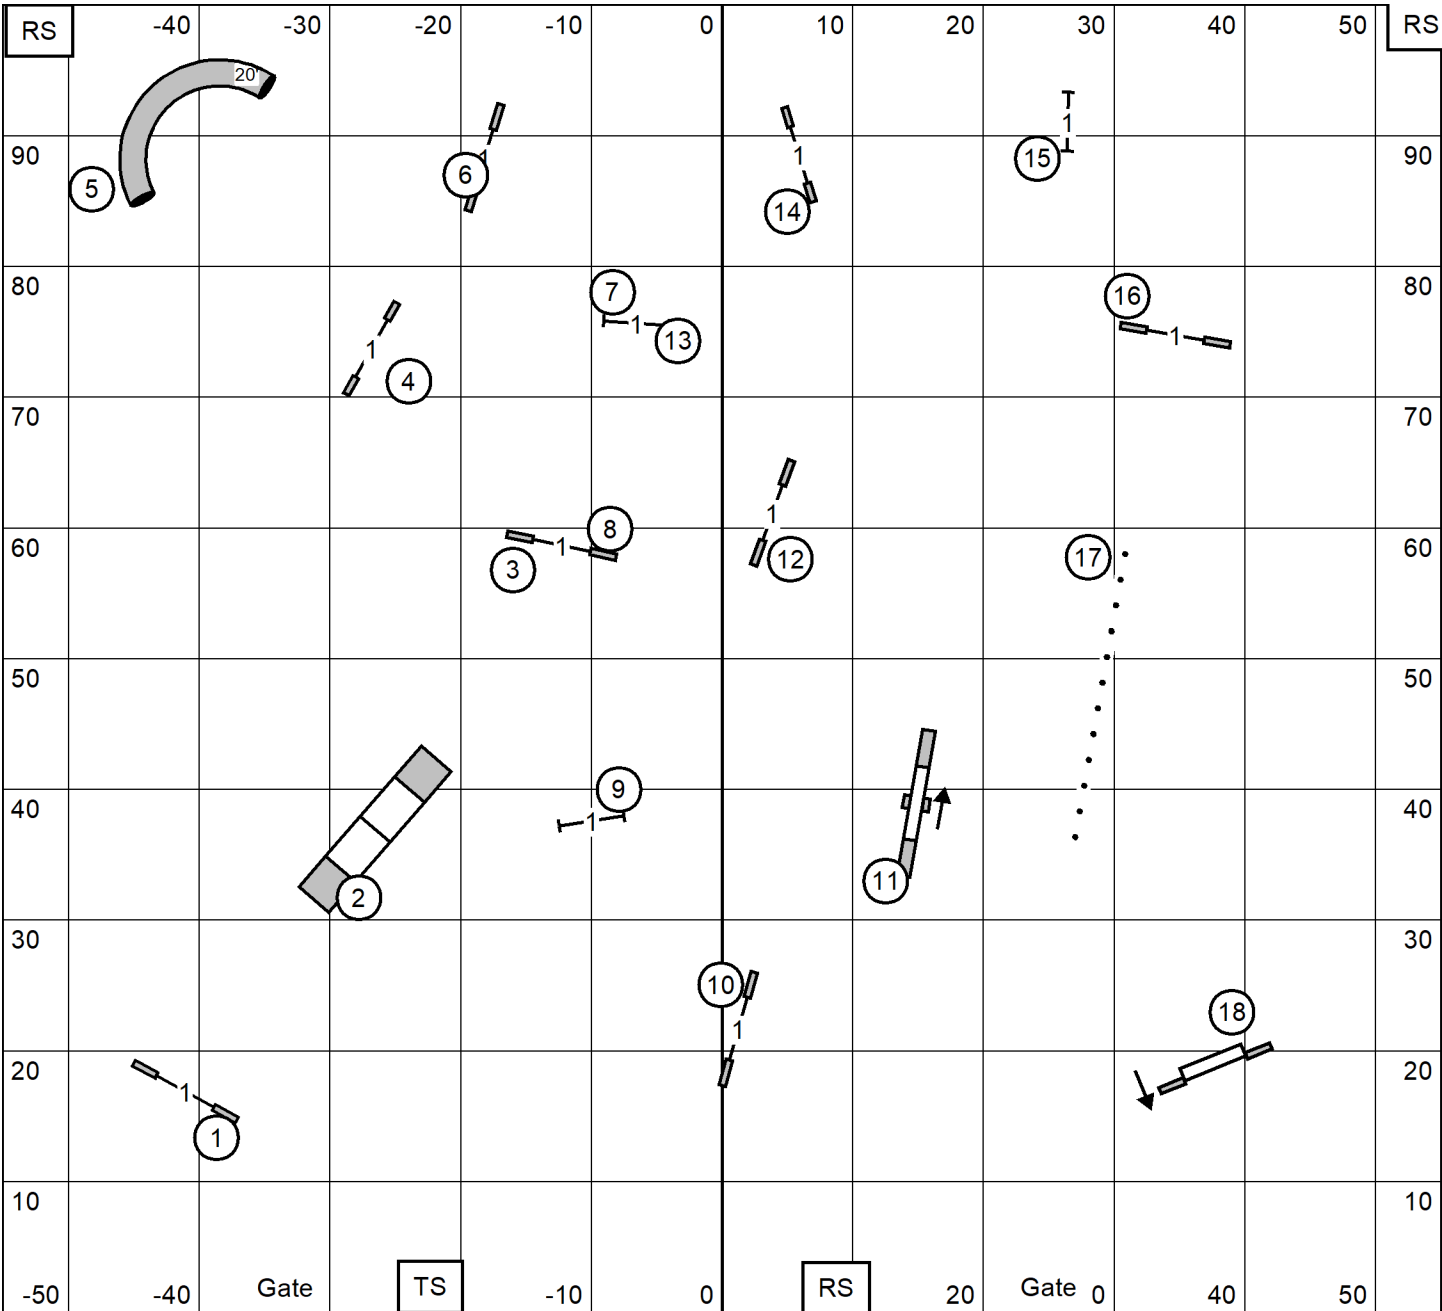

Galveston Kennel Club
 Alvin, TX*May 24, 2026
 EX/MAS Standard*Indoors on turf* 110' X 100'
 Lynn Morgan

Galveston Kennel Club
 Alvin, TX*May 24, 2026
 Open Standard*Indoors on turf* 110' X 100'
 Lynn Morgan

Galveston Kennel Club
 Alvin, TX*May 24, 2026
 Novice Standard*Indoors on turf* 110' X 100'
 Lynn Morgan

Galveston Kennel Club
 Alvin, TX*May 24, 2026
 Time to Beat*Indoors on turf* 110' X 100'
 Lynn Morgan

Galveston Kennel Club
 Alvin, TX*May 24, 2026
 EX/MAS JWW*Indoors on turf* 100' X 110'
 Lynn Morgan

Galveston Kennel Club
 Alvin, TX*May 24, 2026
 Open JWW*Indoors on turf* 110' X 100'
 Lynn Morgan

Galveston Kennel Club
 Alvin, TX*May 24, 2026
 Novice JWW*Indoors on turf* 110' X 100'
 Lynn Morgan