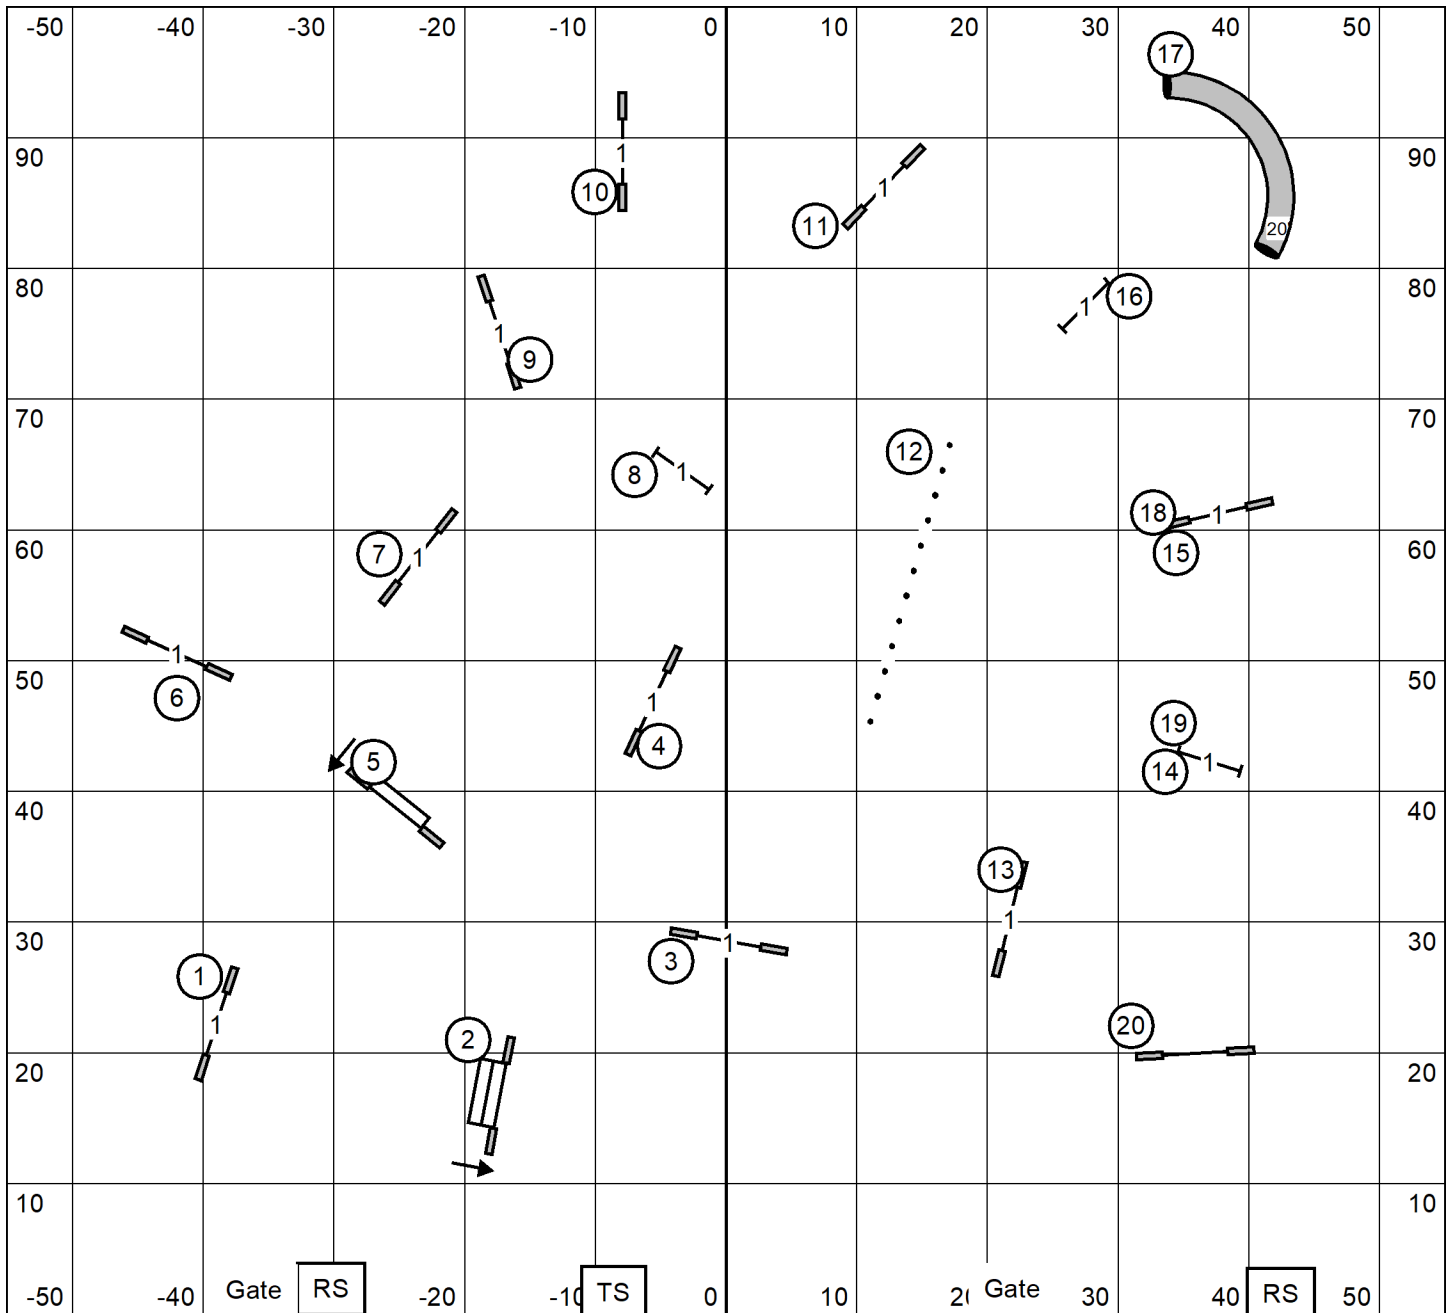

Galveston Kennel Club
 Alvin, TX*May 23, 2026
 FAST-Combined*Indoors on turf* 110' X 100'
 Lynn Morgan

Gate

Galveston Kennel Club
 Alvin, TX*May 23, 2026
 Premier Standard*Indoors on turf* 110' X 100'
 Lynn Morgan

Galveston Kennel Club
 Alvin, TX*May 23, 2026
 Open Standard*Indoors on turf* 110' X 100'
 Lynn Morgan

Galveston Kennel Club
 Alvin, TX*May 23, 2026
 Novice Standard*Indoors on turf* 110' X 100'
 Lynn Morgan

Galveston Kennel Club
 Alvin, TX*May 23, 2026
 Premier JWW*Indoors on turf* 110' X 100'
 Lynn Morgan

Galveston Kennel Club
 Alvin, TX*May 23, 2026
 EX/MAS JWW*Indoors on turf* 110' X 100'
 Lynn Morgan

Galveston Kennel Club
 Alvin, TX*May 23, 2026
 Open JWW*Indoors on turf* 110' X 100'
 Lynn Morgan