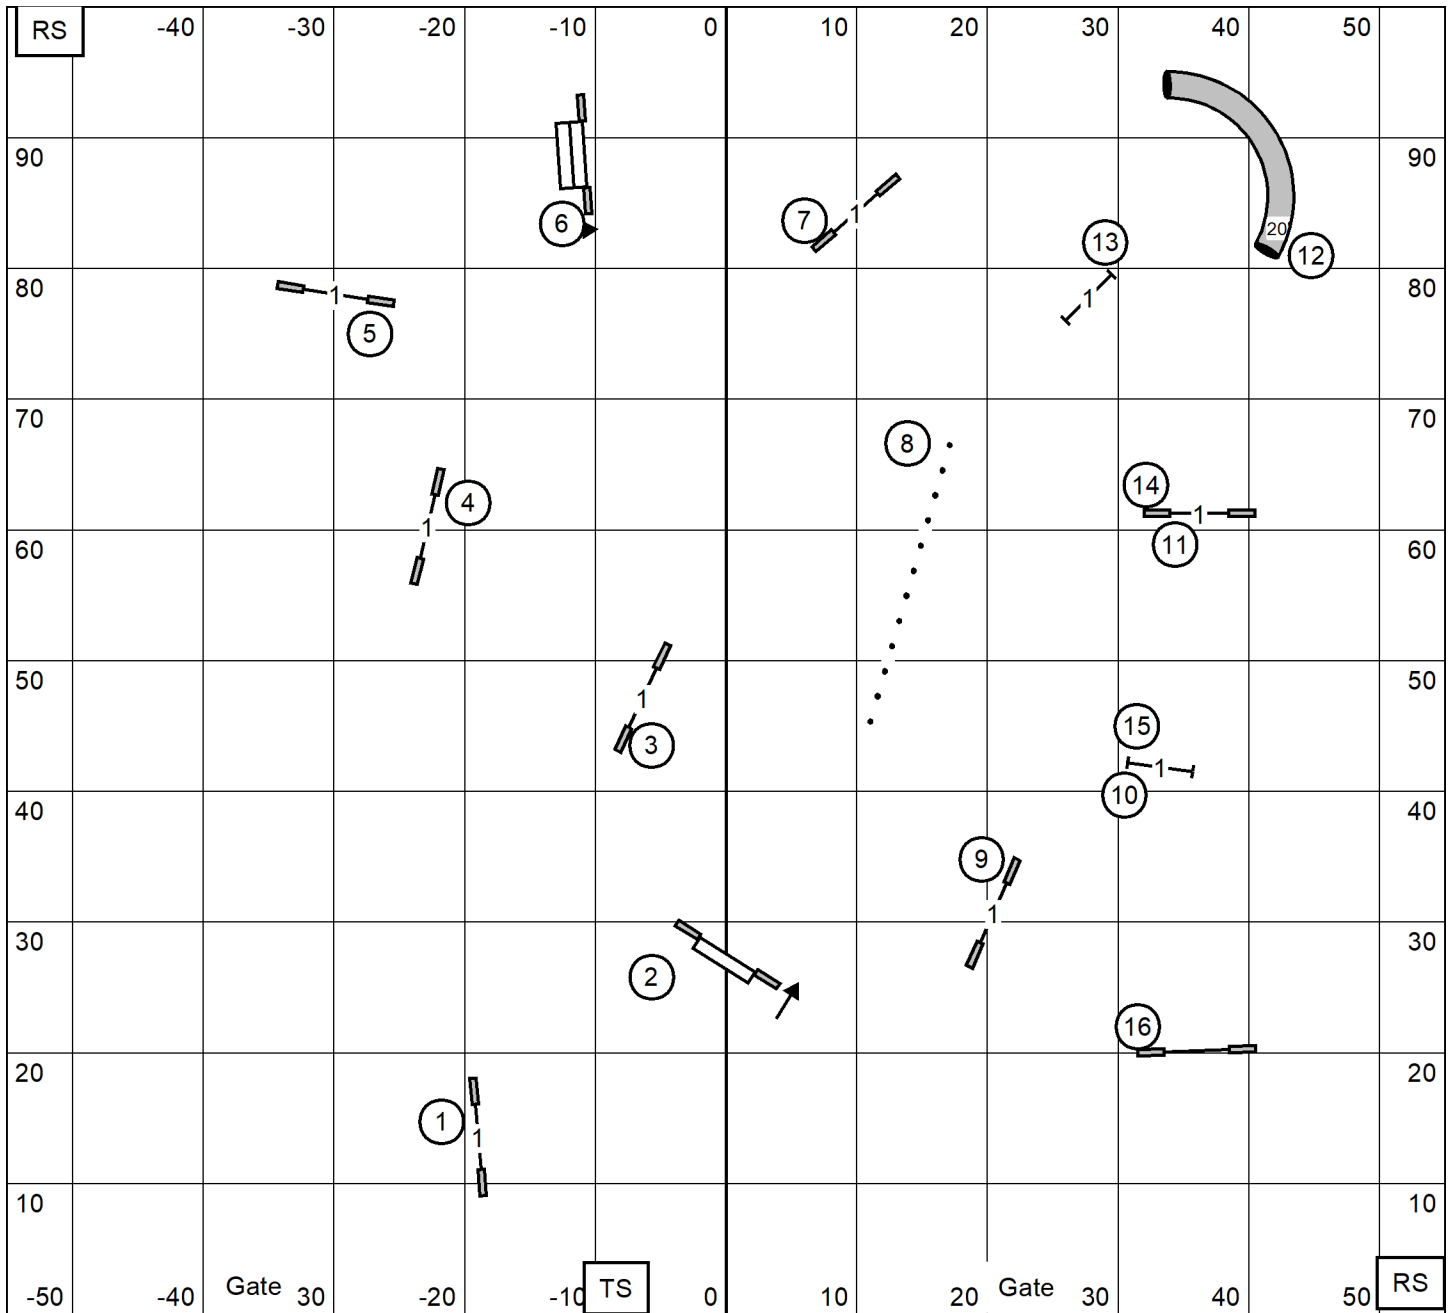

Galveston Kennel Club
 Alvin, TX*May 23, 2026
 FAST-Combined*Indoors on turf* 110' X 100'
 Lynn Morgan

Gate

Galveston Kennel Club
 Alvin, TX*May 23, 2026
 Premier Standard*Indoors on turf* 110' X 100'
 Lynn Morgan

Galveston Kennel Club
 Alvin, TX*May 23, 2026
 Open Standard*Indoors on turf* 110' X 100'
 Lynn Morgan

Galveston Kennel Club
 Alvin, TX*May 23, 2026
 Novice Standard*Indoors on turf* 110' X 100'
 Lynn Morgan

Galveston Kennel Club
 Alvin, TX*May 23, 2026
 Premier JWW*Indoors on turf* 110' X 100'
 Lynn Morgan

Galveston Kennel Club
 Alvin, TX*May 23, 2026
 EX/MAS JWW*Indoors on turf* 110' X 100'
 Lynn Morgan

Galveston Kennel Club
 Alvin, TX*May 23, 2026
 Open JWW*Indoors on turf* 110' X 100'
 Lynn Morgan