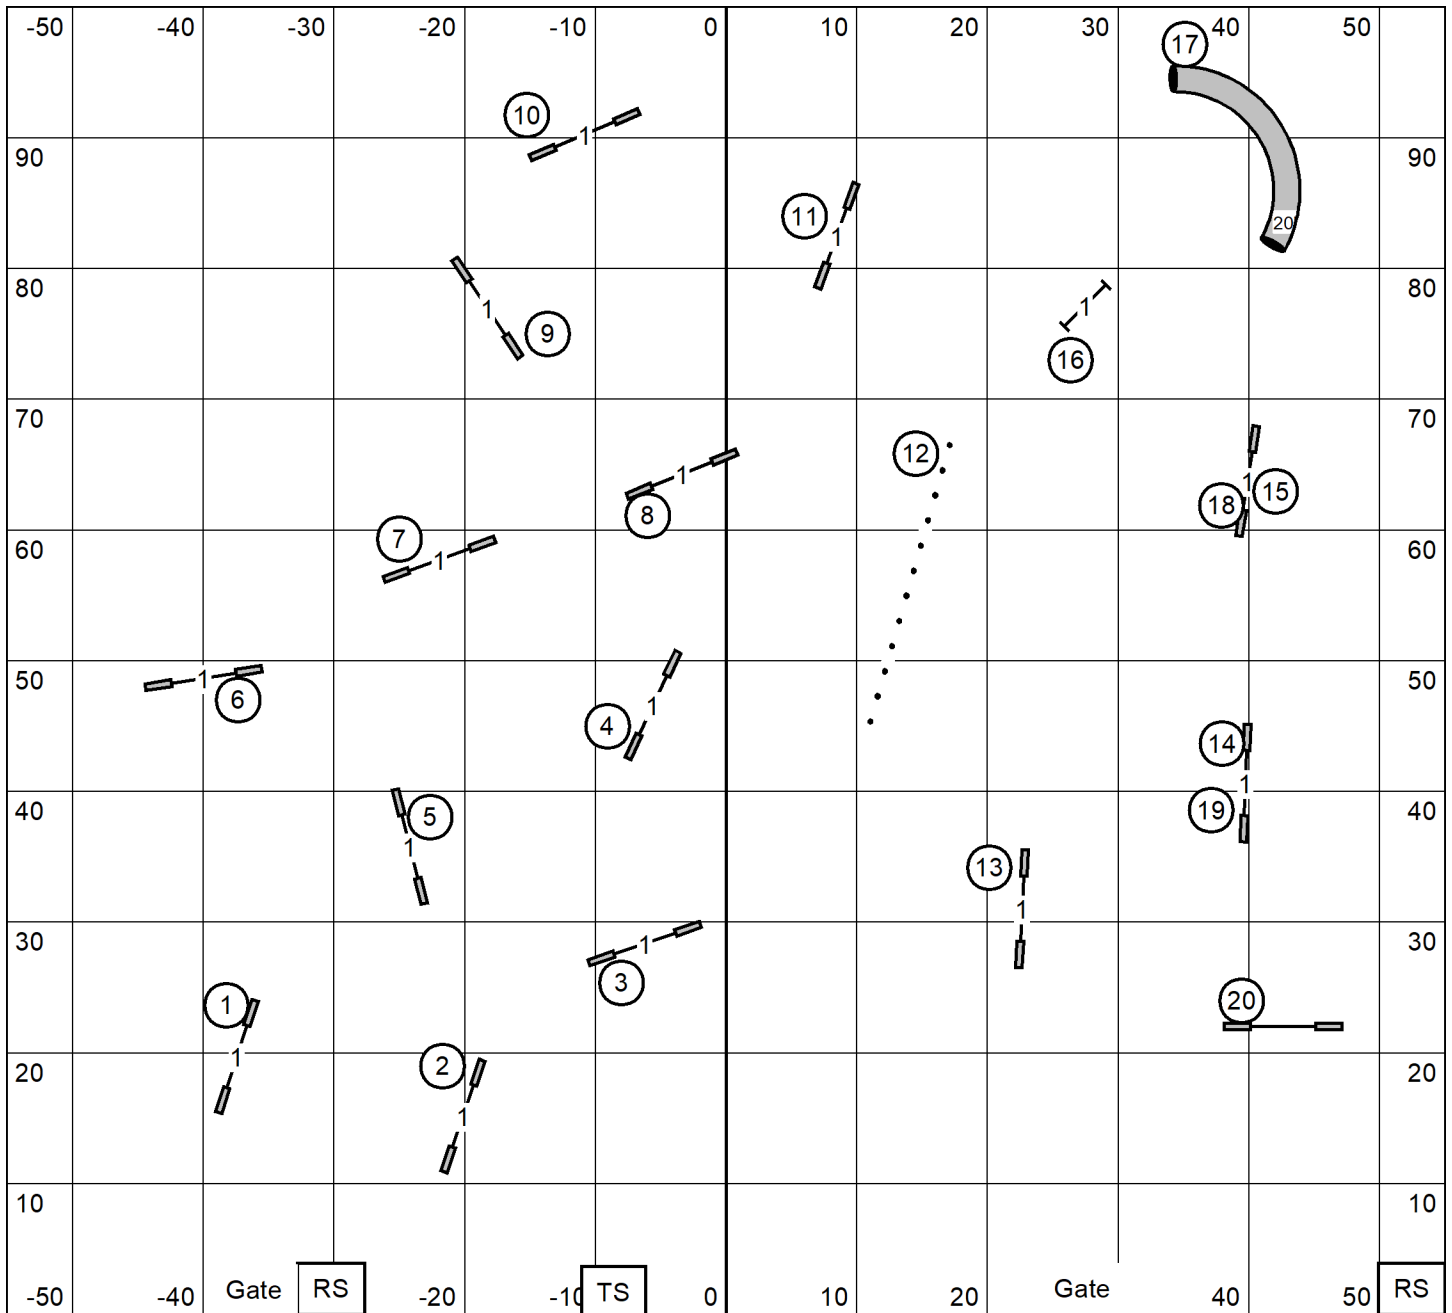

Galveston Kennel Club
 Alvin, TX*May 23, 2026
 FAST-Combined*Indoors on turf* 110' X 100'
 Lynn Morgan

Gate

Galveston Kennel Club
 Alvin, TX*May 23, 2026
 Premier Standard*Indoors on turf* 110' X 100'
 Lynn Morgan

Galveston Kennel Club
 Alvin, TX*May 23, 2026
 Open Standard*Indoors on turf* 110' X 100'
 Lynn Morgan

Galveston Kennel Club
 Alvin, TX*May 23, 2026
 Novice Standard*Indoors on turf* 110' X 100'
 Lynn Morgan