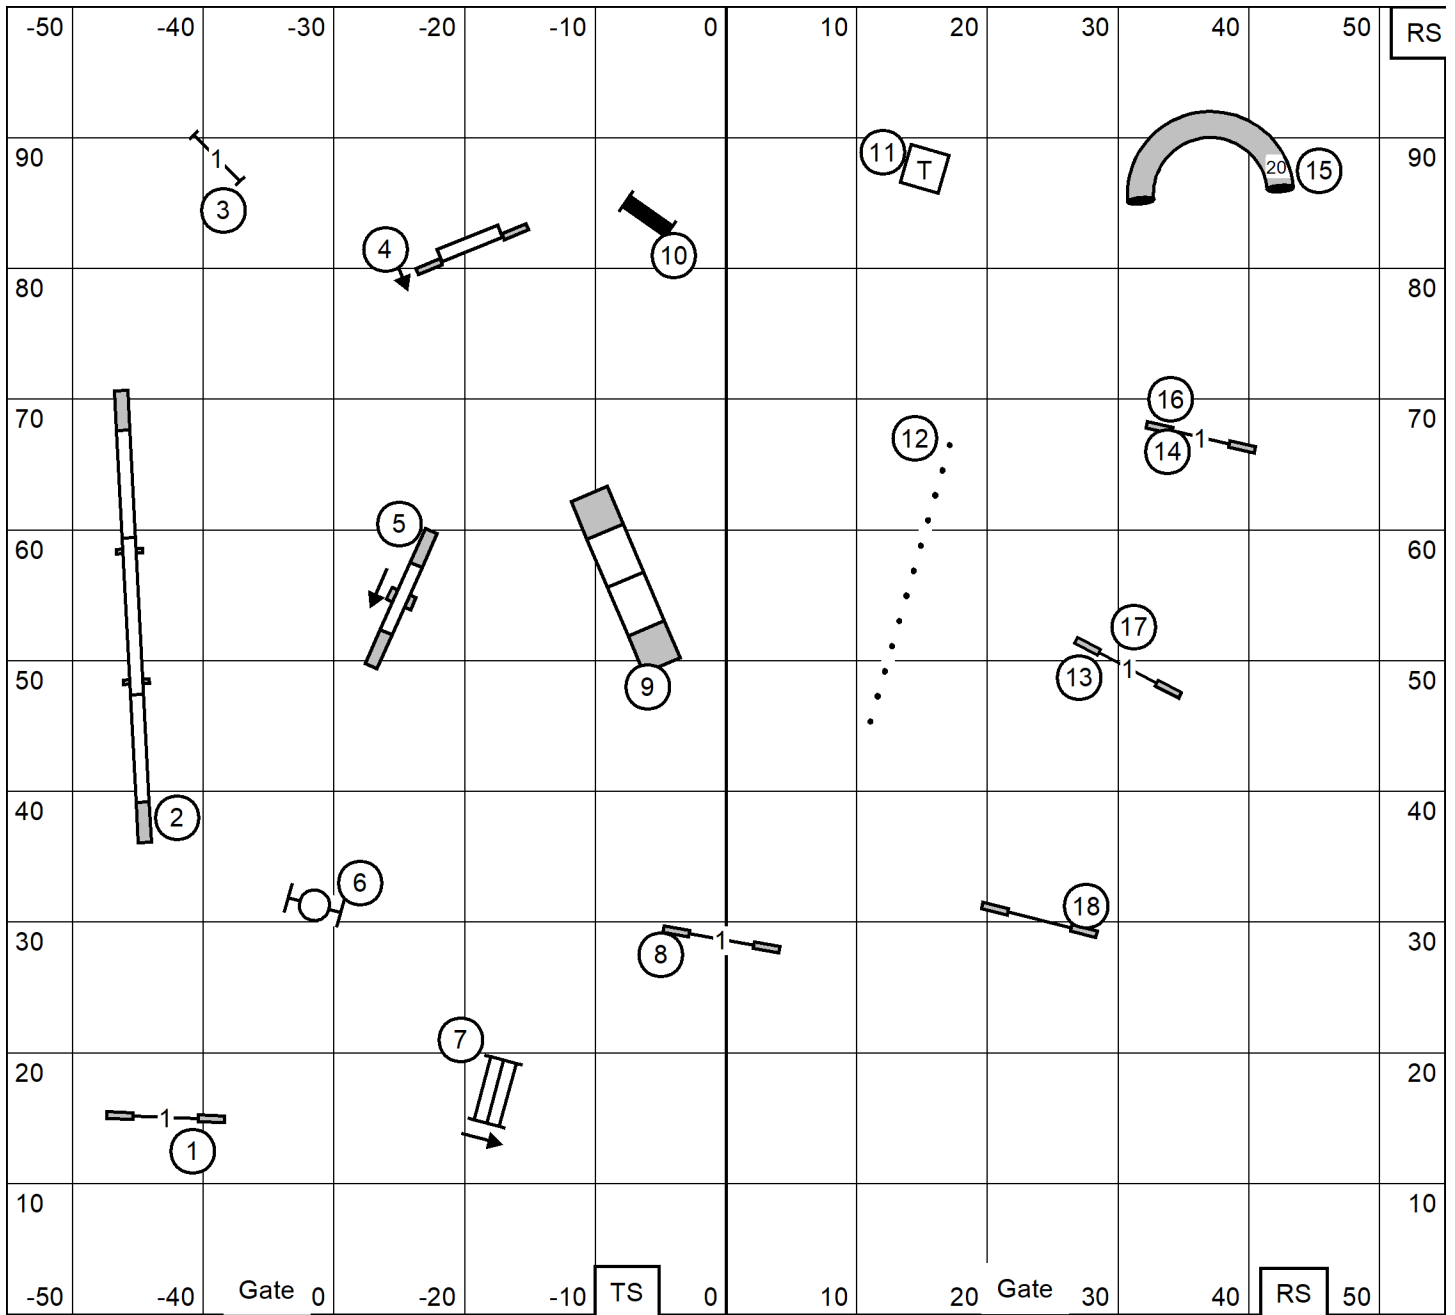

Galveston Kennel Club
 Alvin, TX*May 23, 2026
 FAST-Combined*Indoors on turf* 110' X 100'
 Lynn Morgan

Gate

Galveston Kennel Club
 Alvin, TX*May 23, 2026
 Premier Standard*Indoors on turf* 110' X 100'
 Lynn Morgan

Galveston Kennel Club
 Alvin, TX*May 23, 2026
 Open Standard*Indoors on turf* 110' X 100'
 Lynn Morgan

Galveston Kennel Club
 Alvin, TX*May 23, 2026
 Novice Standard*Indoors on turf* 110' X 100'
 Lynn Morgan