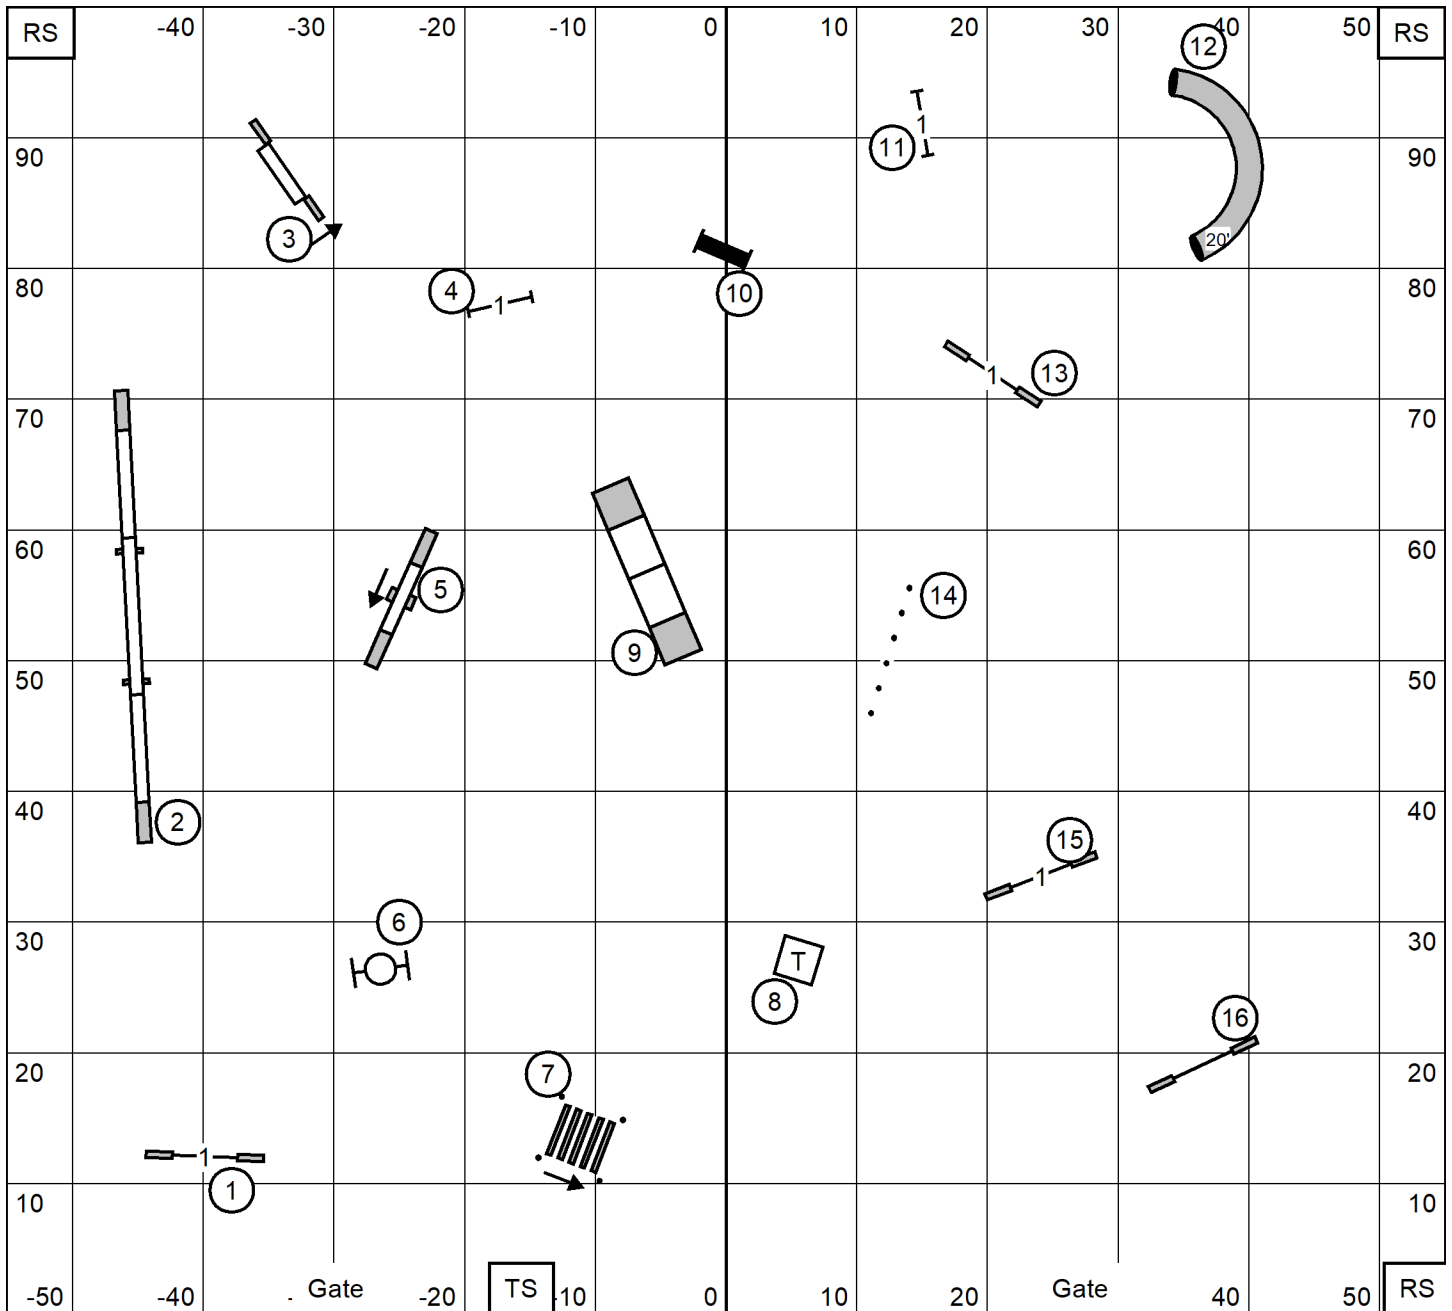

Galveston Kennel Club
 Alvin, TX*May 23, 2026
 FAST-Combined*Indoors on turf* 110' X 100'
 Lynn Morgan

Gate

Galveston Kennel Club
 Alvin, TX*May 23, 2026
 Premier Standard*Indoors on turf* 110' X 100'
 Lynn Morgan

Galveston Kennel Club
 Alvin, TX*May 23, 2026
 Open Standard*Indoors on turf* 110' X 100'
 Lynn Morgan

Galveston Kennel Club
 Alvin, TX*May 23, 2026
 Novice Standard*Indoors on turf* 110' X 100'
 Lynn Morgan