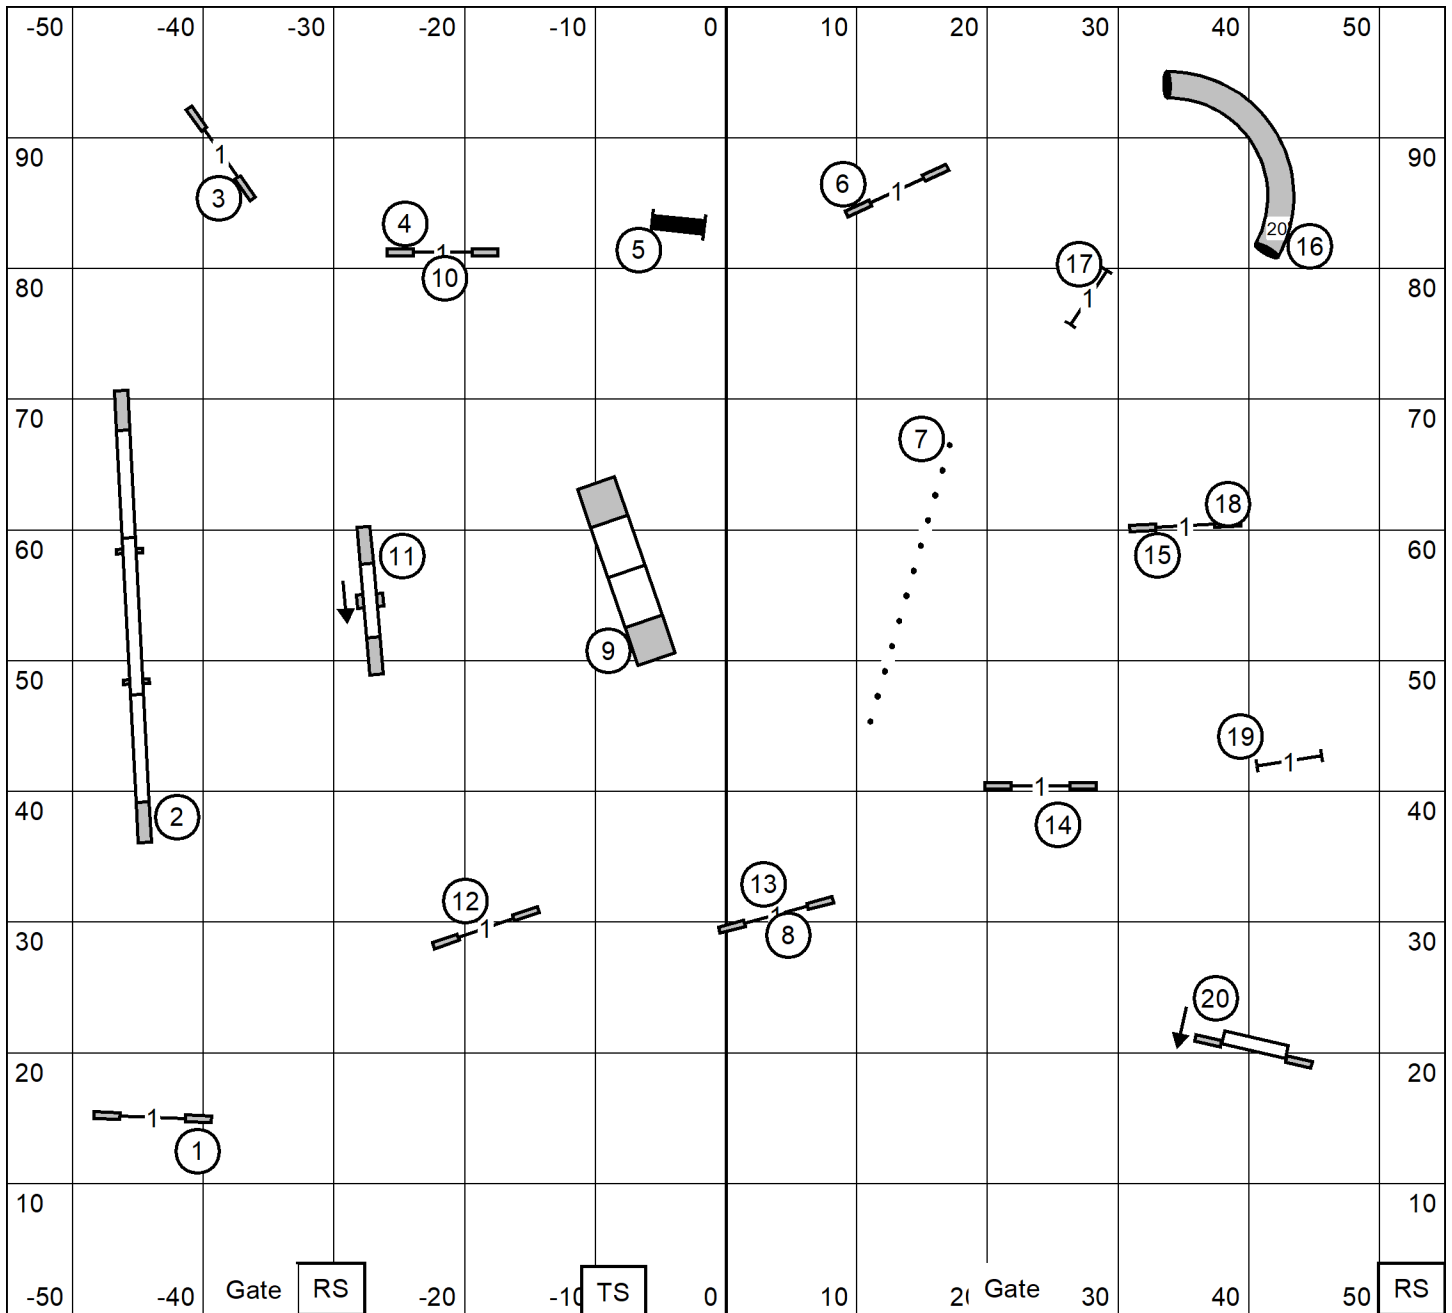

Galveston Kennel Club
 Alvin, TX*May 23, 2026
 FAST-Combined*Indoors on turf* 110' X 100'
 Lynn Morgan

Gate

Galveston Kennel Club
 Alvin, TX*May 23, 2026
 Premier Standard*Indoors on turf* 110' X 100'
 Lynn Morgan

Galveston Kennel Club
 Alvin, TX*May 23, 2026
 Open Standard*Indoors on turf* 110' X 100'
 Lynn Morgan

Galveston Kennel Club
 Alvin, TX*May 23, 2026
 Novice Standard*Indoors on turf* 110' X 100'
 Lynn Morgan