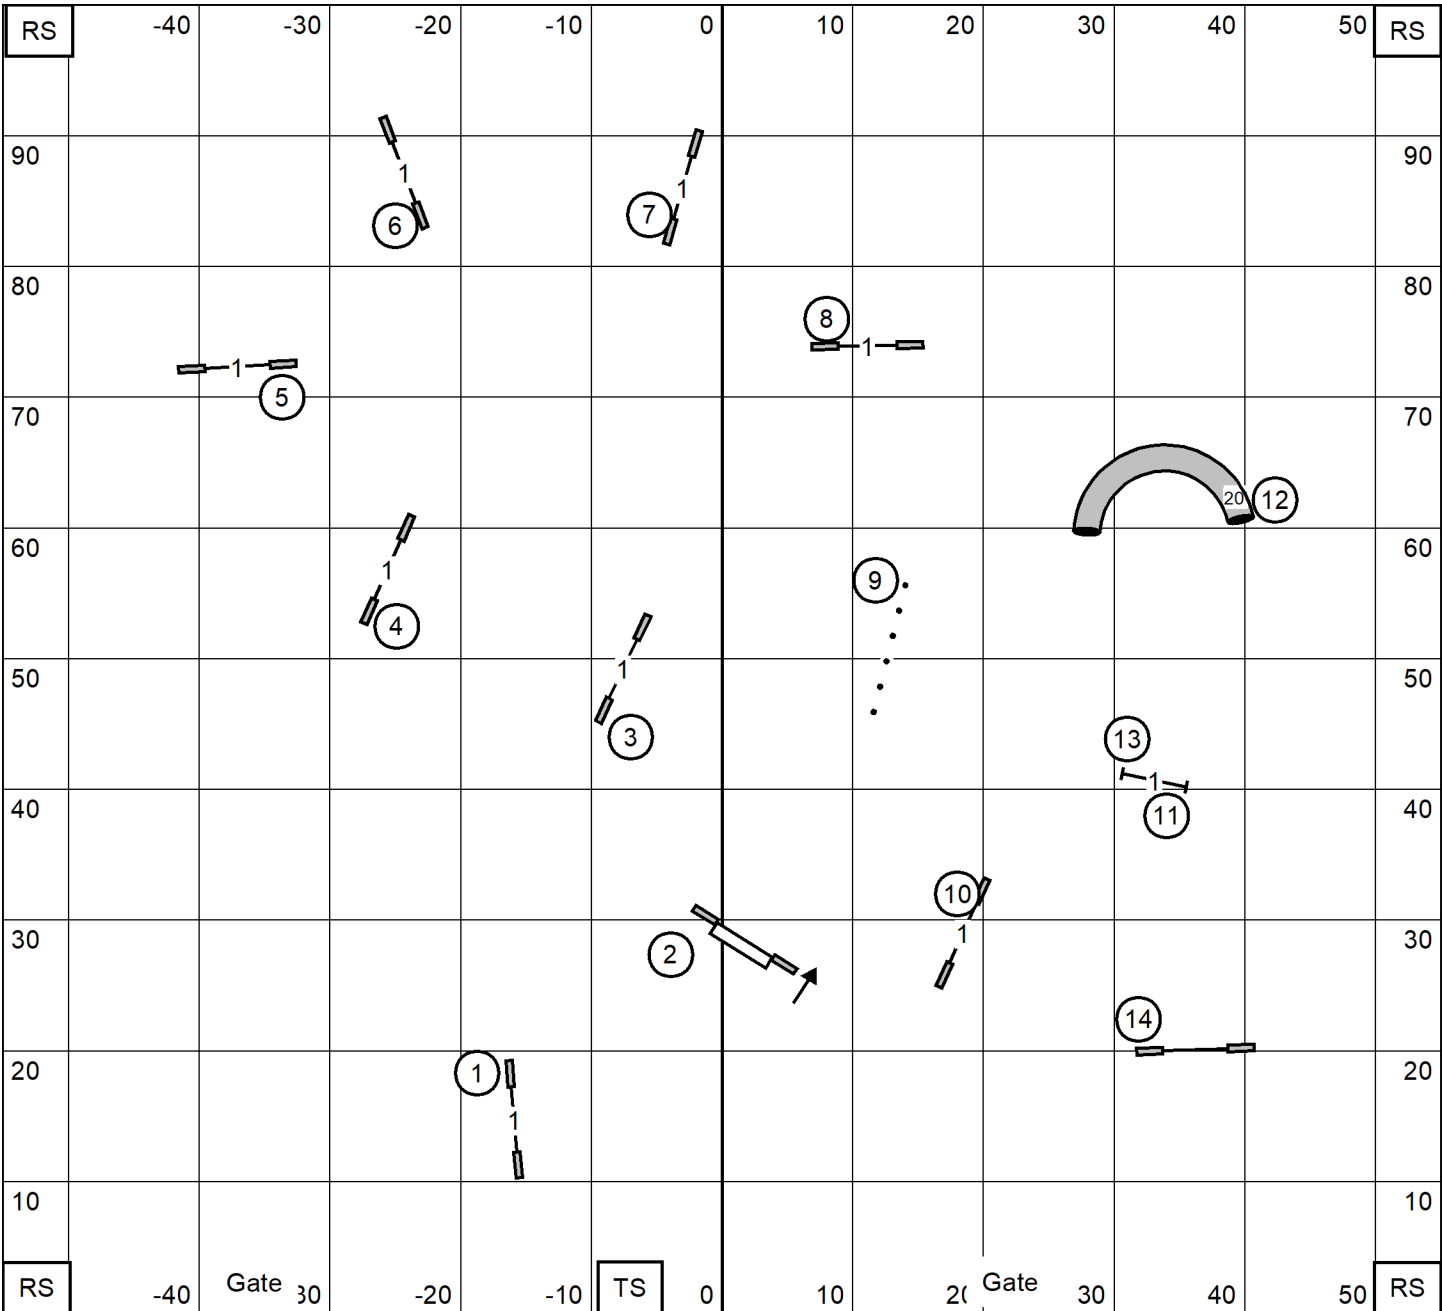

Galveston Kennel Club
 Alvin, TX*May 23, 2026
 FAST-Combined*Indoors on turf* 110' X 100'
 Lynn Morgan

Gate

Galveston Kennel Club
 Alvin, TX*May 23, 2026
 Premier Standard*Indoors on turf* 110' X 100'
 Lynn Morgan

Galveston Kennel Club
 Alvin, TX*May 23, 2026
 Open Standard*Indoors on turf* 110' X 100'
 Lynn Morgan

Galveston Kennel Club
 Alvin, TX*May 23, 2026
 Novice Standard*Indoors on turf* 110' X 100'
 Lynn Morgan

Galveston Kennel Club
 Alvin, TX*May 23, 2026
 Premier JWW*Indoors on turf* 110' X 100'
 Lynn Morgan

Galveston Kennel Club
 Alvin, TX*May 23, 2026
 EX/MAS JWW*Indoors on turf* 110' X 100'
 Lynn Morgan

Galveston Kennel Club
 Alvin, TX*May 23, 2026
 Open JWW*Indoors on turf* 110' X 100'
 Lynn Morgan