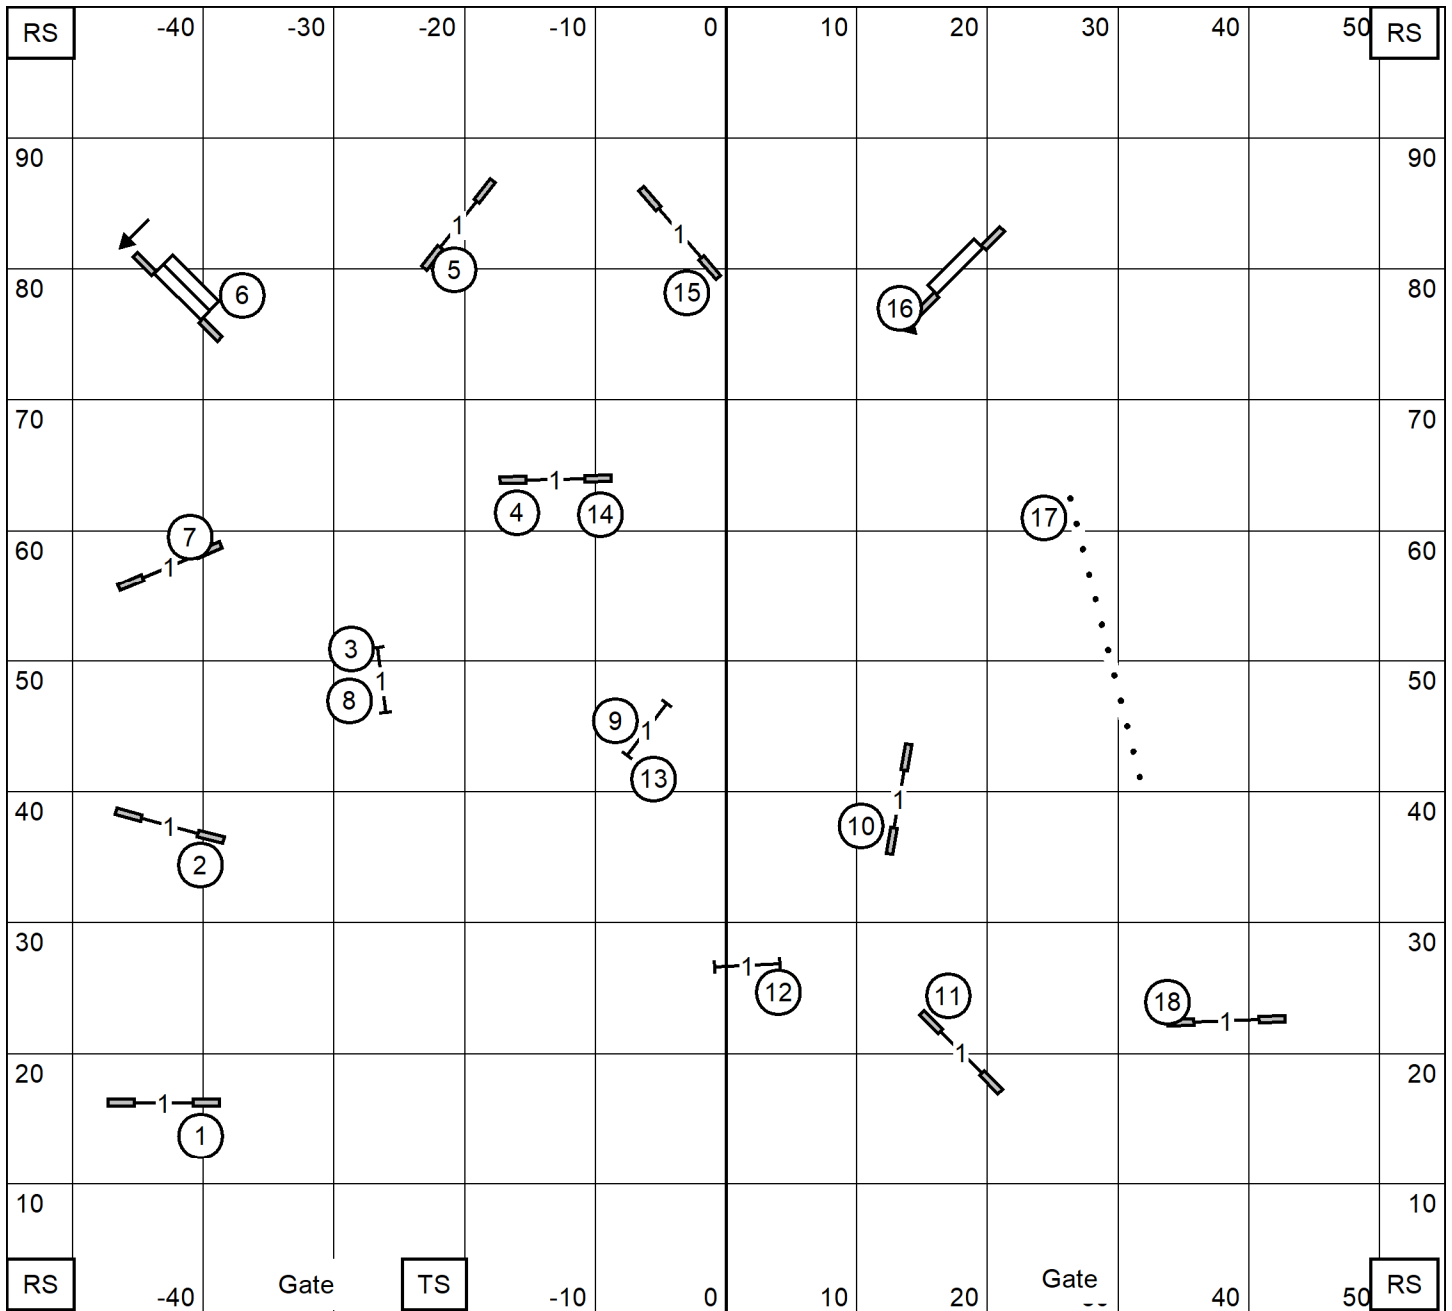

Galveston Kennel Club
 Alvin, TX*May 22, 2026
 FAST-Combined*Indoors on turf* 110' X 100'
 Lynn Morgan

Galveston Kennel Club
 Alvin, TX*May 22, 2026
 Premier Standard*Indoors on turf* 110' X 100'
 Lynn Morgan

Galveston Kennel Club
 Alvin, TX*May 22, 2026
 EX/MAS Standard*Indoors on turf* 110' X 100'
 Lynn Morgan

Galveston Kennel Club
 Alvin, TX*May 22, 2026
 Open Standard*Indoors on turf* 110' X 100'
 Lynn Morgan

Galveston Kennel Club
 Alvin, TX*May 22, 2026
 Novice Standard*Indoors on turf* 110' X 100'
 Lynn Morgan

Galveston Kennel Club
 Alvin, TX*May 22, 2026
 Premier JWW*Indoors on turf* 110' X 100'
 Lynn Morgan

Galveston Kennel Club
 Alvin, TX*May 22, 2026
 EX/MAS JWW*Indoors on turf* 110' X 100'
 Lynn Morgan

Galveston Kennel Club
 Alvin, TX*May 22, 2026
 Open JWW*Indoors on turf* 100' X 110'
 Lynn Morgan

Galveston Kennel Club
 Alvin, TX*May 22, 2026
 Novice JWW*Indoors on turf* 110' X 100'
 Lynn Morgan