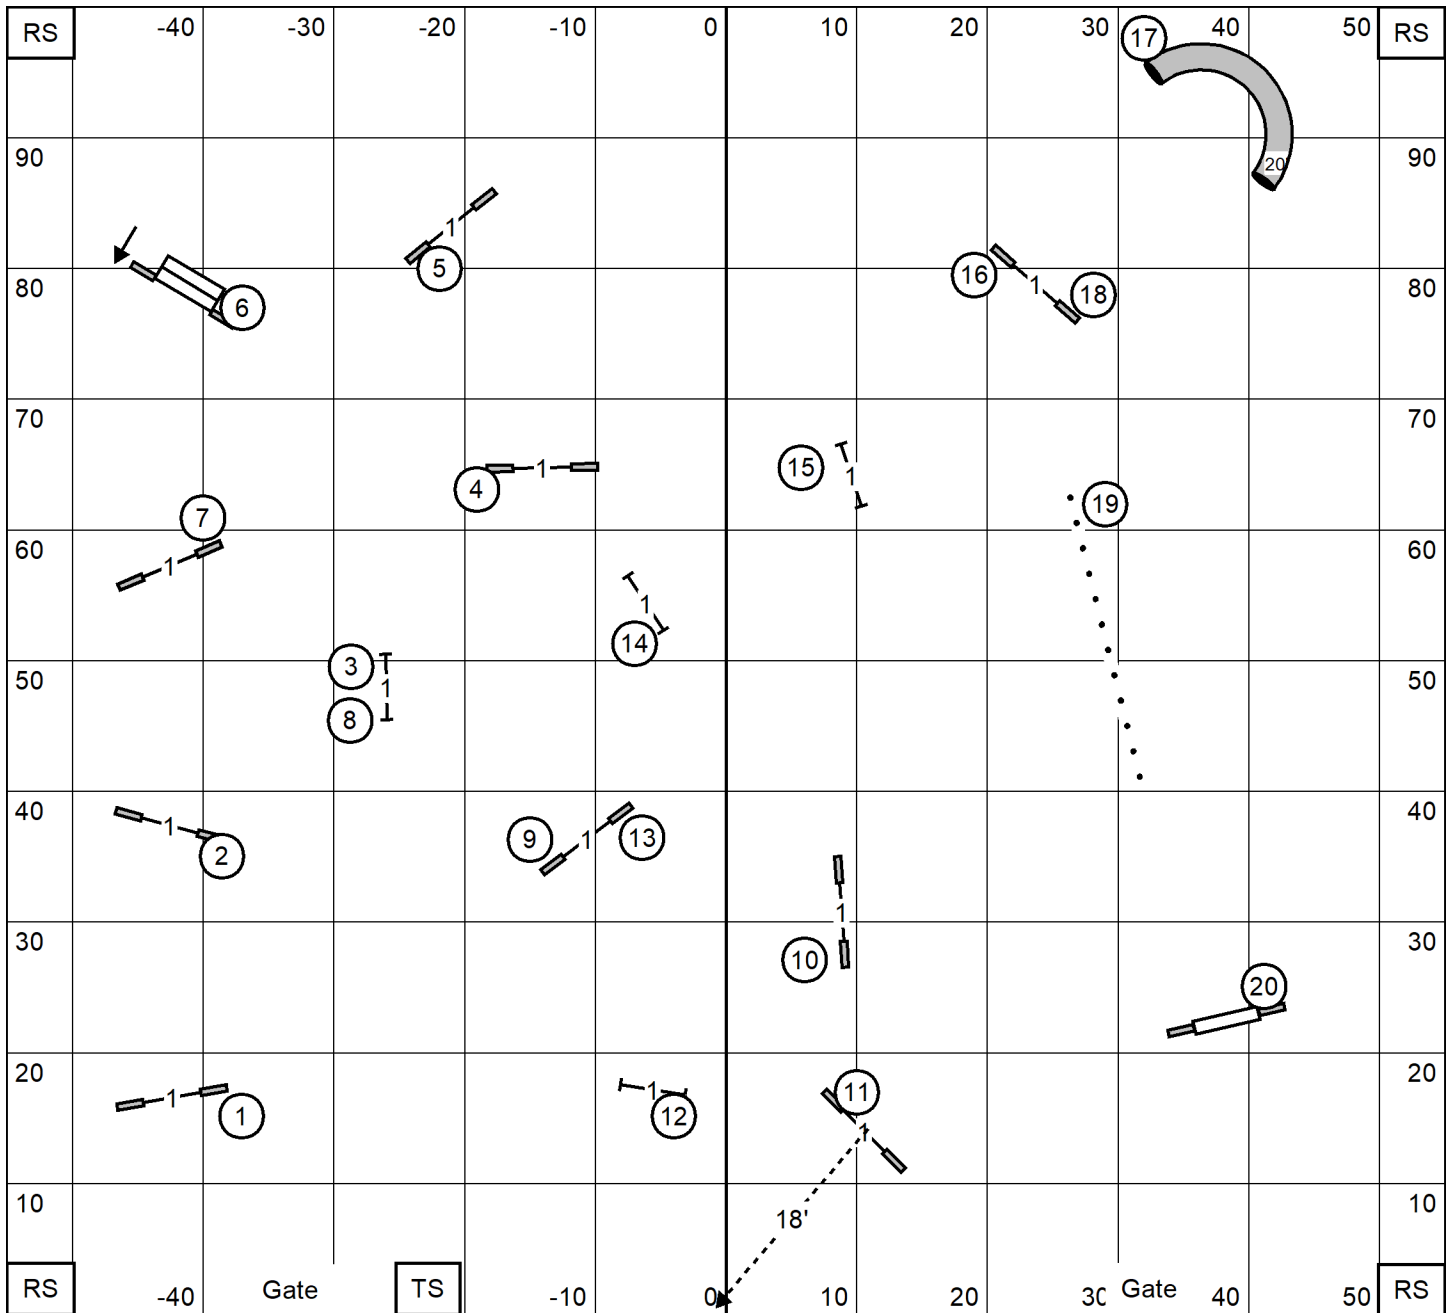

Galveston Kennel Club
 Alvin, TX*May 22, 2026
 EX/MAS Standard*Indoors on turf* 110' X 100'
 Lynn Morgan

Galveston Kennel Club
 Alvin, TX*May 22, 2026
 Open Standard*Indoors on turf* 110' X 100'
 Lynn Morgan

Galveston Kennel Club
 Alvin, TX*May 22, 2026
 Novice Standard*Indoors on turf* 110' X 100'
 Lynn Morgan

Galveston Kennel Club
 Alvin, TX*May 22, 2026
 Premier JWW*Indoors on turf* 110' X 100'
 Lynn Morgan