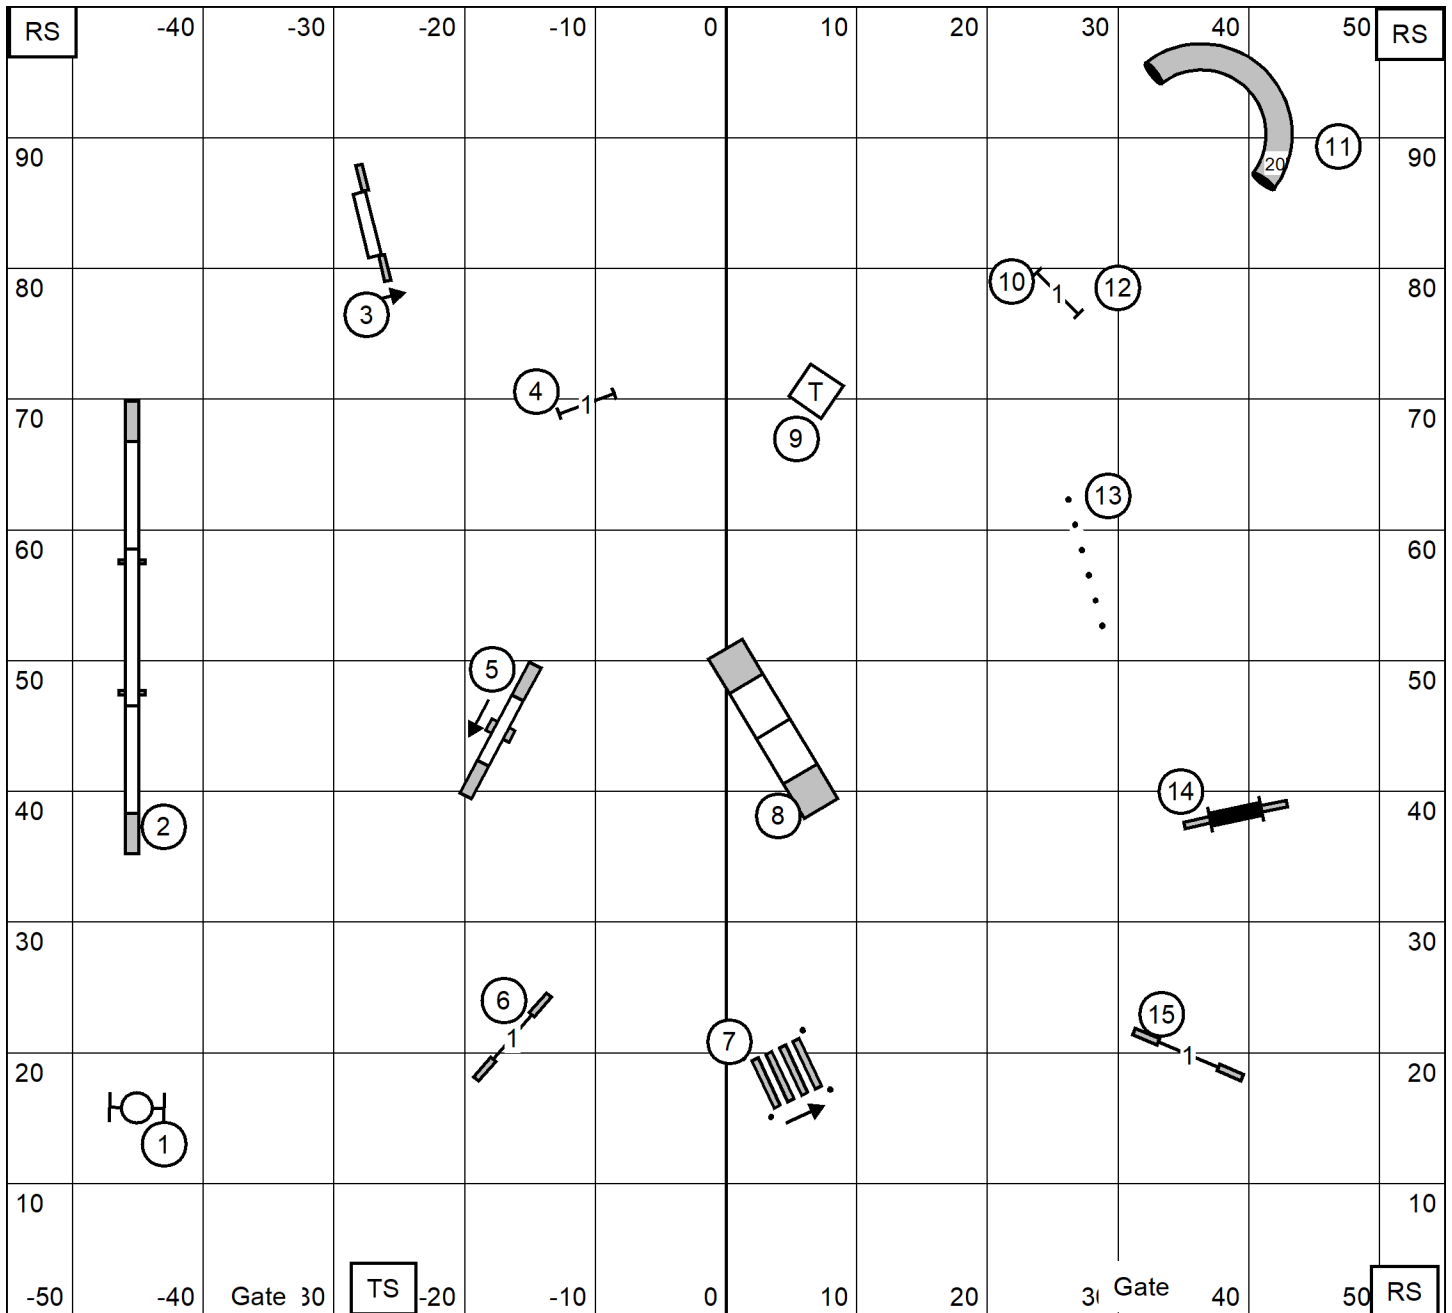

Galveston Kennel Club
 Alvin, TX*May 22, 2026
 FAST-Combined*Indoors on turf* 110' X 100'
 Lynn Morgan

Galveston Kennel Club
 Alvin, TX*May 22, 2026
 Premier Standard*Indoors on turf* 110' X 100'
 Lynn Morgan

Galveston Kennel Club
 Alvin, TX*May 22, 2026
 EX/MAS Standard*Indoors on turf* 110' X 100'
 Lynn Morgan

Galveston Kennel Club
 Alvin, TX*May 22, 2026
 Open Standard*Indoors on turf* 110' X 100'
 Lynn Morgan