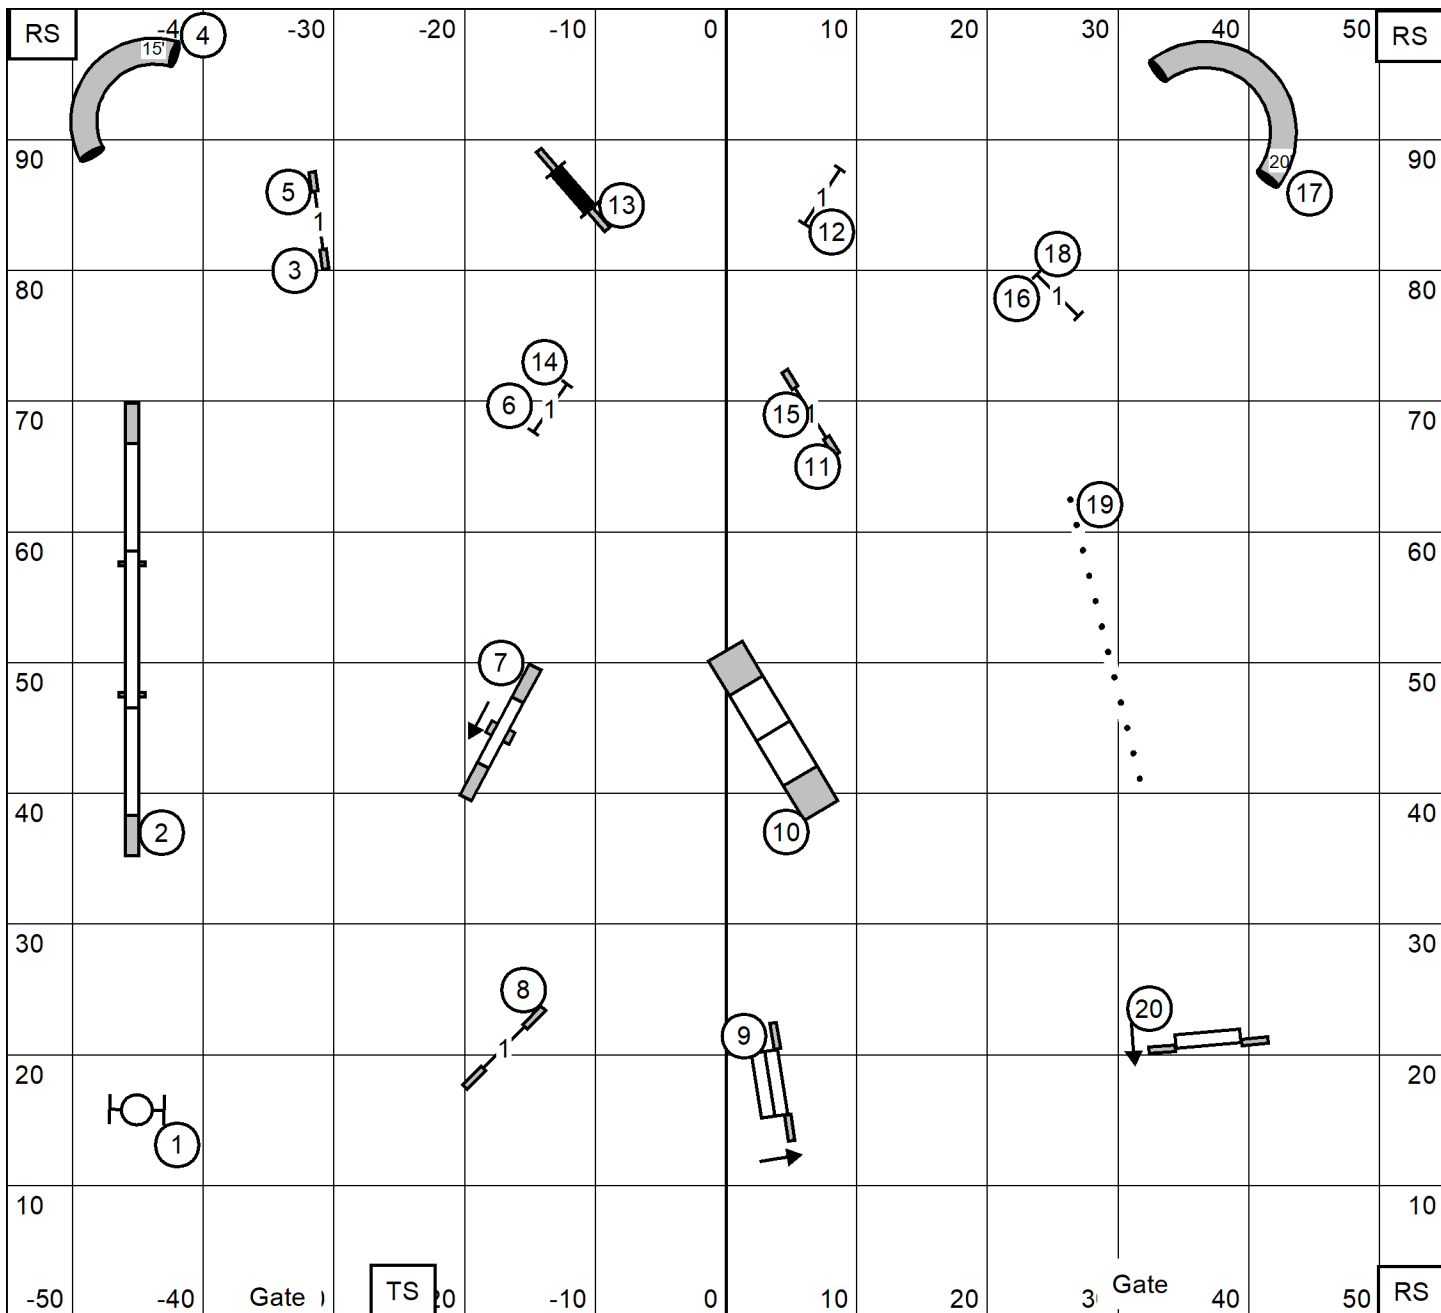

Galveston Kennel Club
 Alvin, TX*May 22, 2026
 FAST-Combined*Indoors on turf* 110' X 100'
 Lynn Morgan

Galveston Kennel Club
 Alvin, TX*May 22, 2026
 Premier Standard*Indoors on turf* 110' X 100'
 Lynn Morgan

Galveston Kennel Club
 Alvin, TX*May 22, 2026
 EX/MAS Standard*Indoors on turf* 110' X 100'
 Lynn Morgan

Galveston Kennel Club
 Alvin, TX*May 22, 2026
 Open Standard*Indoors on turf* 110' X 100'
 Lynn Morgan

Galveston Kennel Club
 Alvin, TX*May 22, 2026
 Novice Standard*Indoors on turf* 110' X 100'
 Lynn Morgan

Galveston Kennel Club
 Alvin, TX*May 22, 2026
 Premier JWW*Indoors on turf* 110' X 100'
 Lynn Morgan