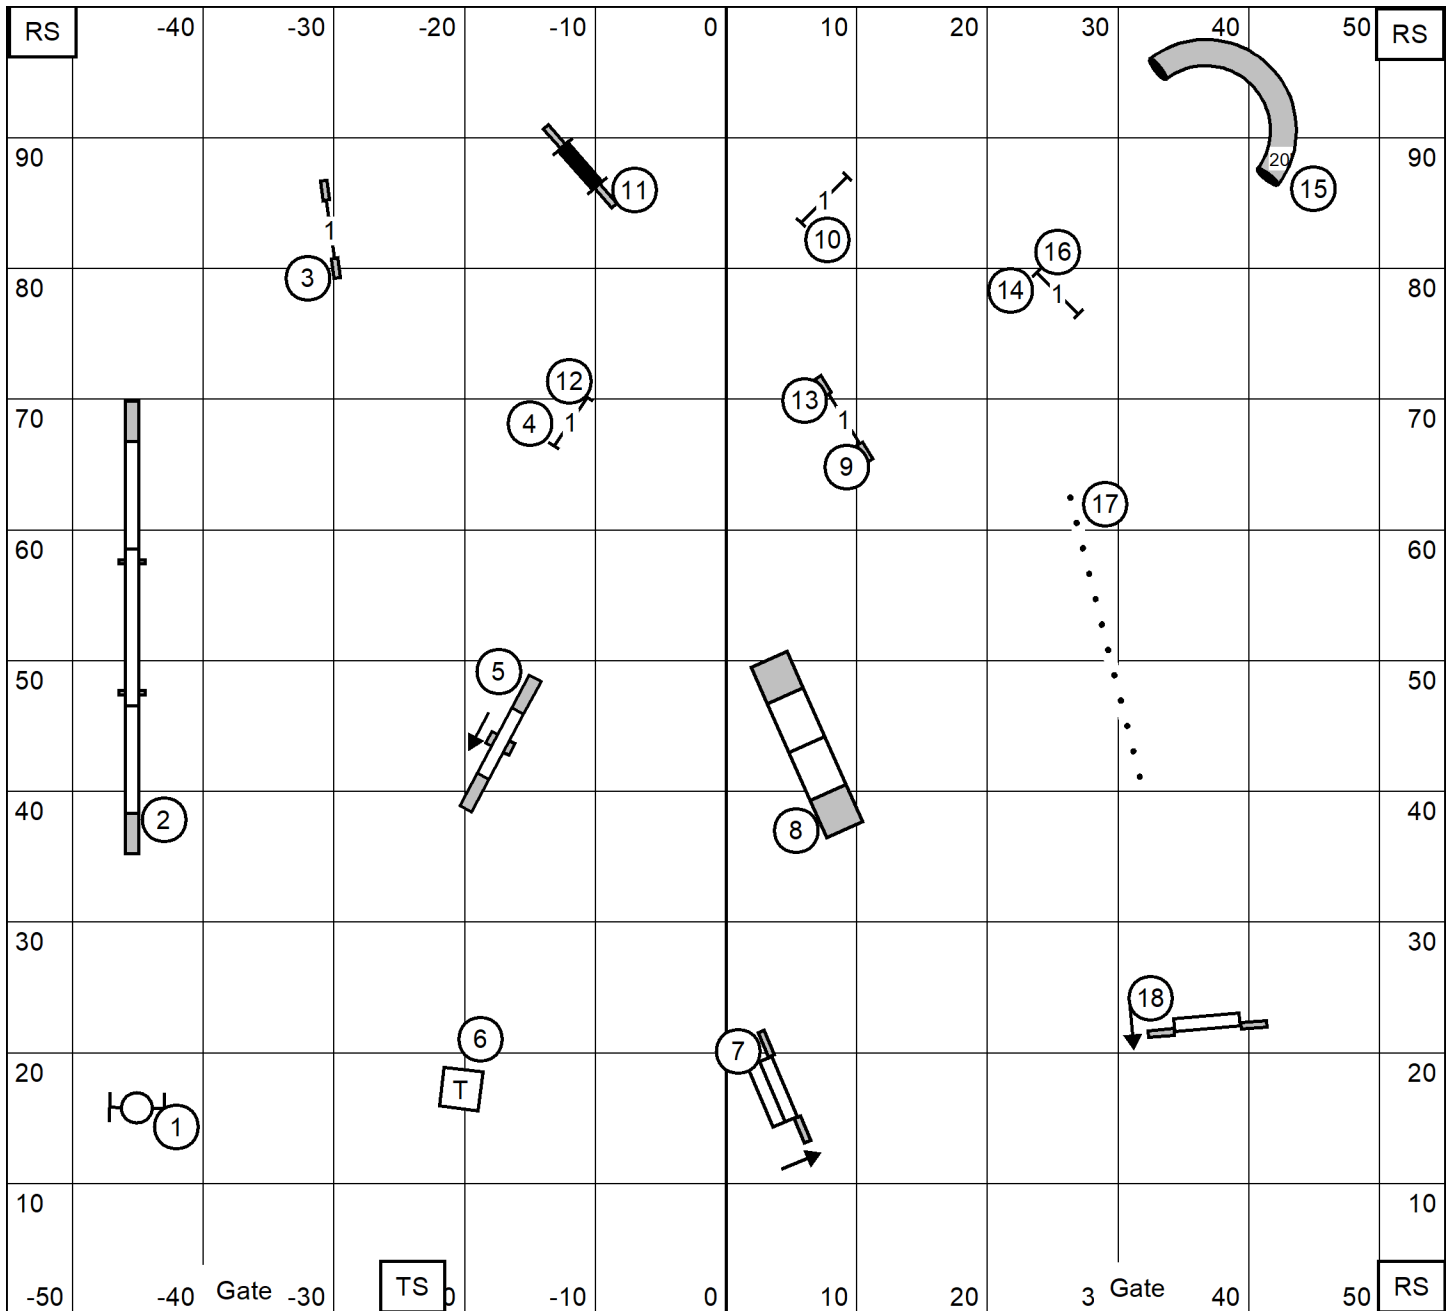

Galveston Kennel Club
 Alvin, TX*May 22, 2026
 FAST-Combined*Indoors on turf* 110' X 100'
 Lynn Morgan

Galveston Kennel Club
 Alvin, TX*May 22, 2026
 Premier Standard*Indoors on turf* 110' X 100'
 Lynn Morgan

Galveston Kennel Club
 Alvin, TX*May 22, 2026
 EX/MAS Standard*Indoors on turf* 110' X 100'
 Lynn Morgan

Galveston Kennel Club
 Alvin, TX*May 22, 2026
 Open Standard*Indoors on turf* 110' X 100'
 Lynn Morgan

Galveston Kennel Club
 Alvin, TX*May 22, 2026
 Novice Standard*Indoors on turf* 110' X 100'
 Lynn Morgan

Galveston Kennel Club
 Alvin, TX*May 22, 2026
 Premier JWW*Indoors on turf* 110' X 100'
 Lynn Morgan