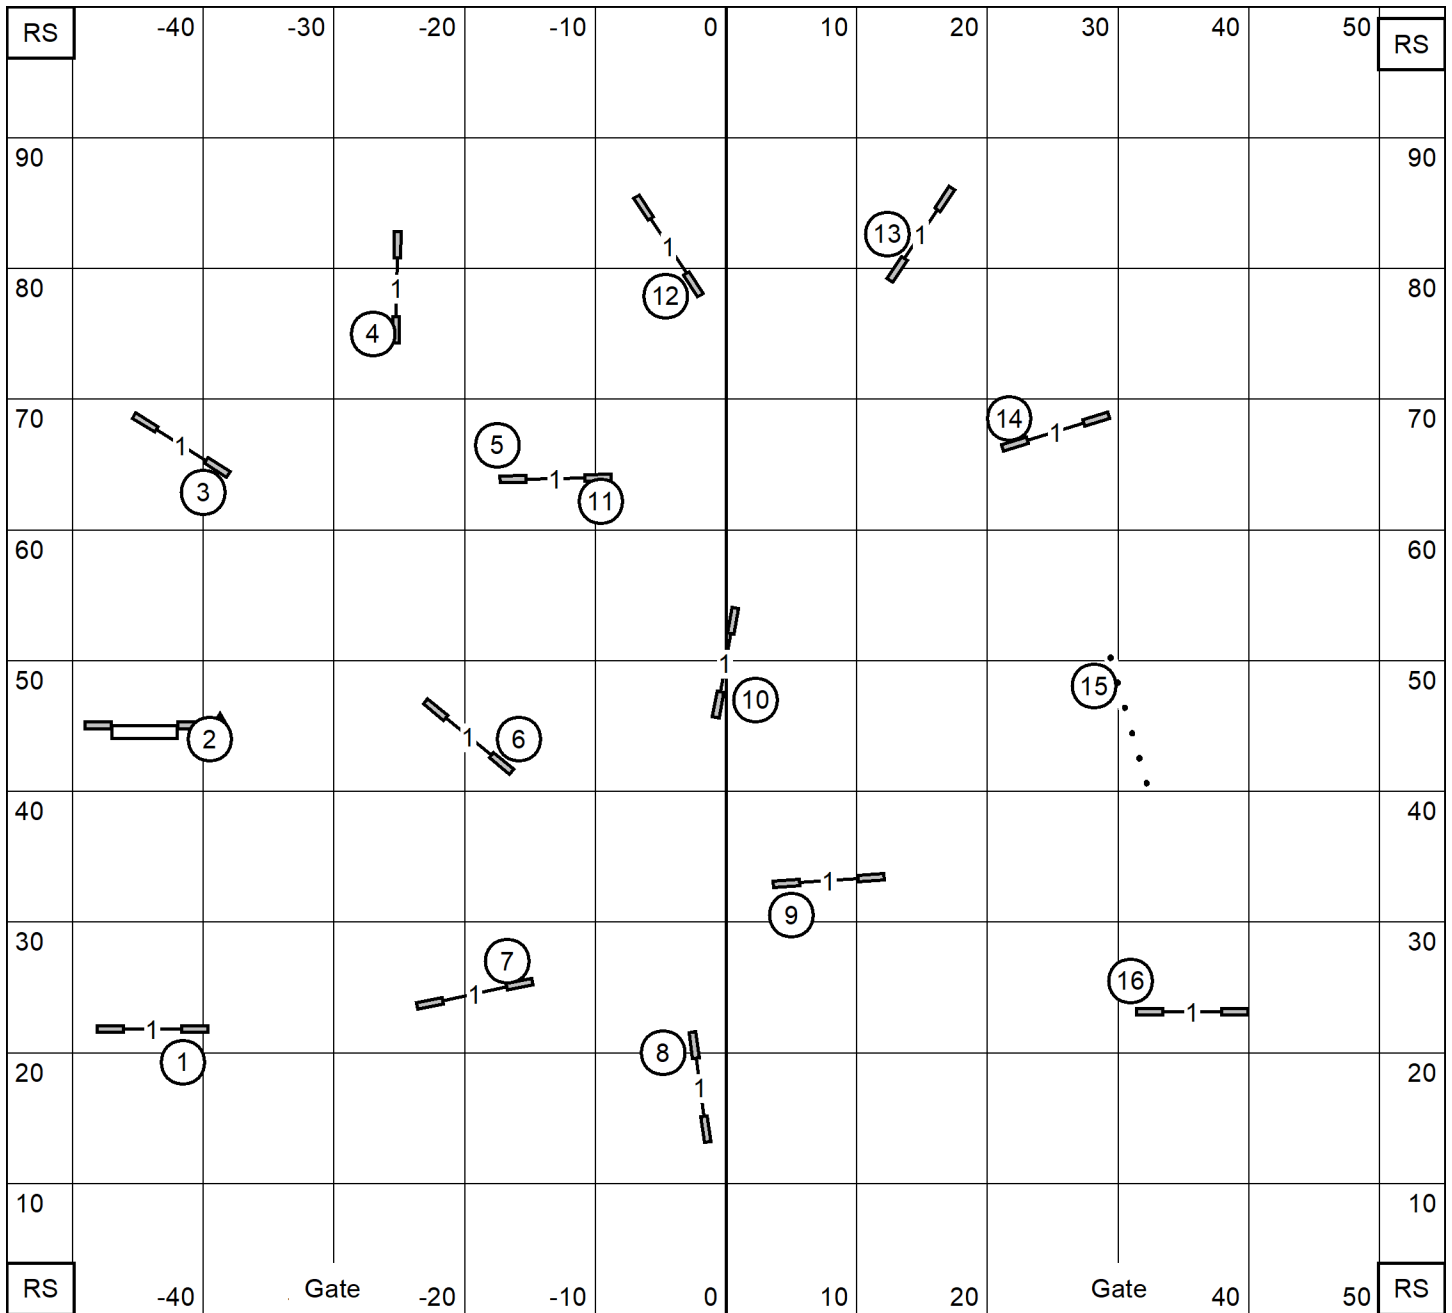

Galveston Kennel Club
 Alvin, TX*May 22, 2026
 Novice Standard*Indoors on turf* 110' X 100'
 Lynn Morgan

Galveston Kennel Club
 Alvin, TX*May 22, 2026
 Premier JWW*Indoors on turf* 110' X 100'
 Lynn Morgan

Galveston Kennel Club
 Alvin, TX*May 22, 2026
 EX/MAS JWW*Indoors on turf* 110' X 100'
 Lynn Morgan

Galveston Kennel Club
 Alvin, TX*May 22, 2026
 Open JWW*Indoors on turf* 100' X 110'
 Lynn Morgan

Galveston Kennel Club
 Alvin, TX*May 22, 2026
 Novice JWW*Indoors on turf* 110' X 100'
 Lynn Morgan