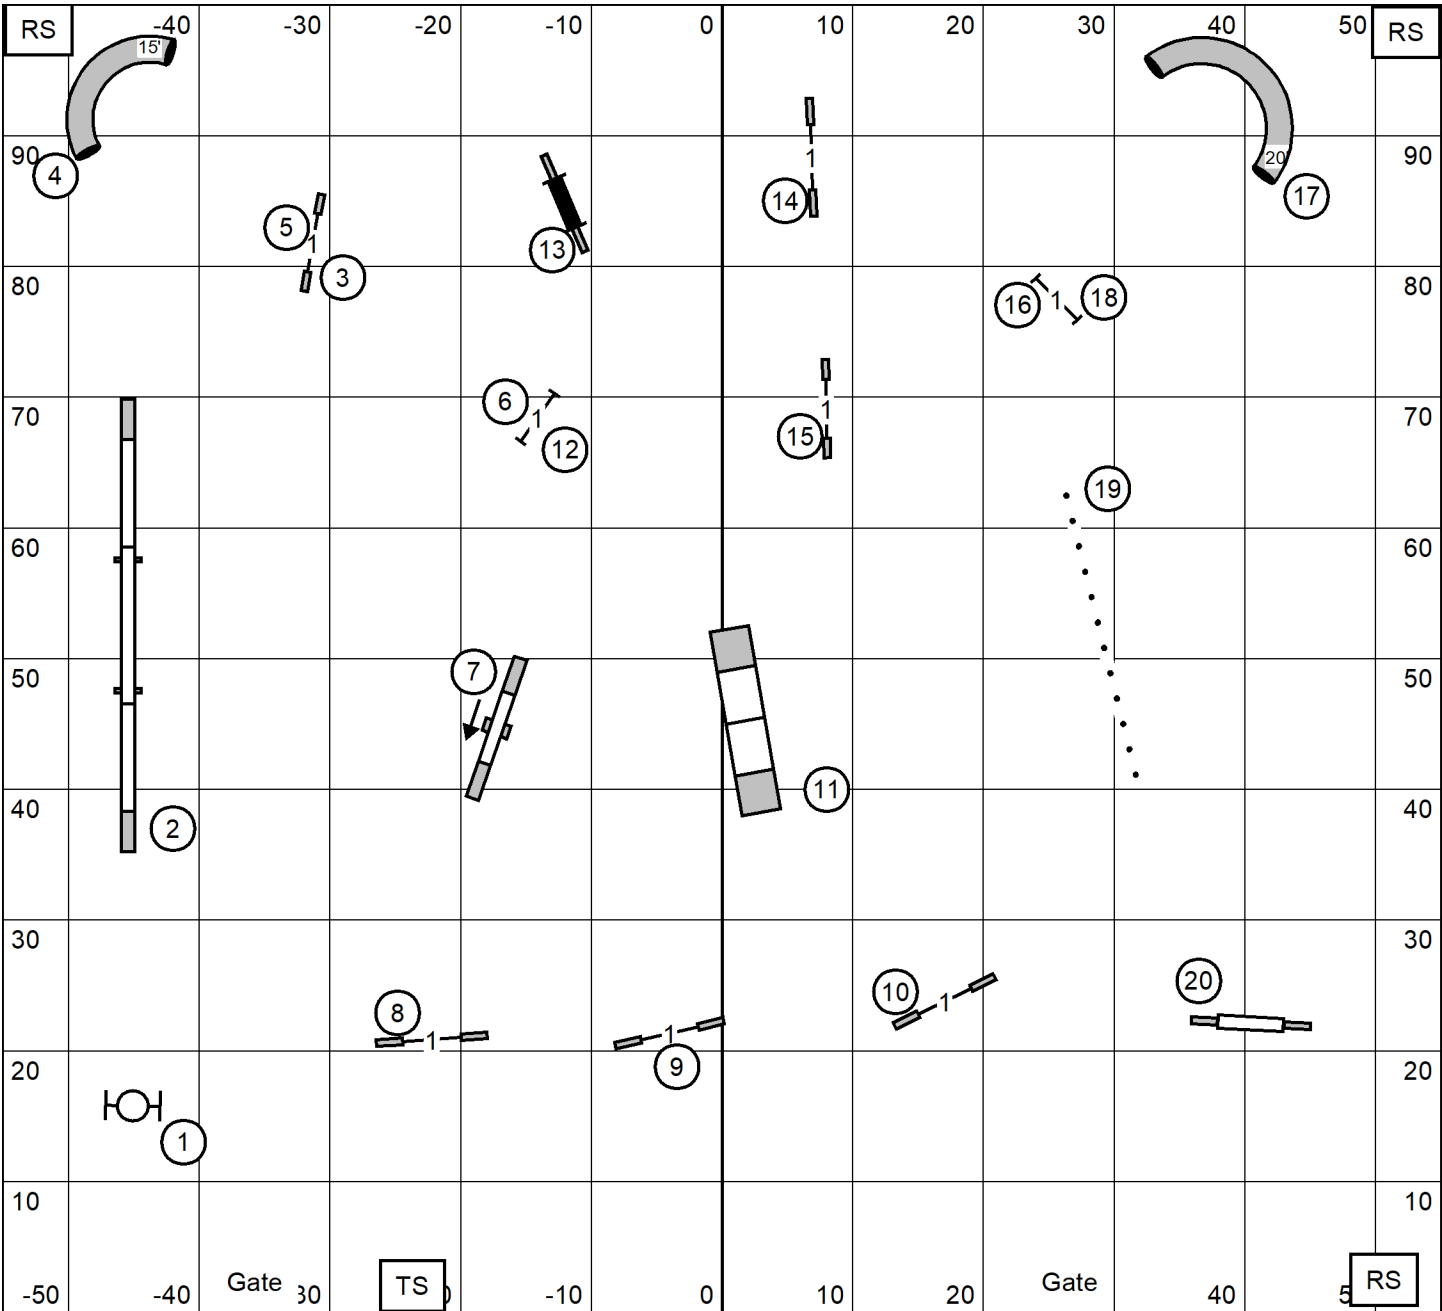

Galveston Kennel Club
 Alvin, TX*May 22, 2026
 FAST-Combined*Indoors on turf* 110' X 100'
 Lynn Morgan

Galveston Kennel Club
 Alvin, TX*May 22, 2026
 Premier Standard*Indoors on turf* 110' X 100'
 Lynn Morgan

Galveston Kennel Club
 Alvin, TX*May 22, 2026
 EX/MAS Standard*Indoors on turf* 110' X 100'
 Lynn Morgan

Galveston Kennel Club
 Alvin, TX*May 22, 2026
 Open Standard*Indoors on turf* 110' X 100'
 Lynn Morgan

Galveston Kennel Club
 Alvin, TX*May 22, 2026
 Novice Standard*Indoors on turf* 110' X 100'
 Lynn Morgan

Galveston Kennel Club
 Alvin, TX*May 22, 2026
 Premier JWW*Indoors on turf* 110' X 100'
 Lynn Morgan