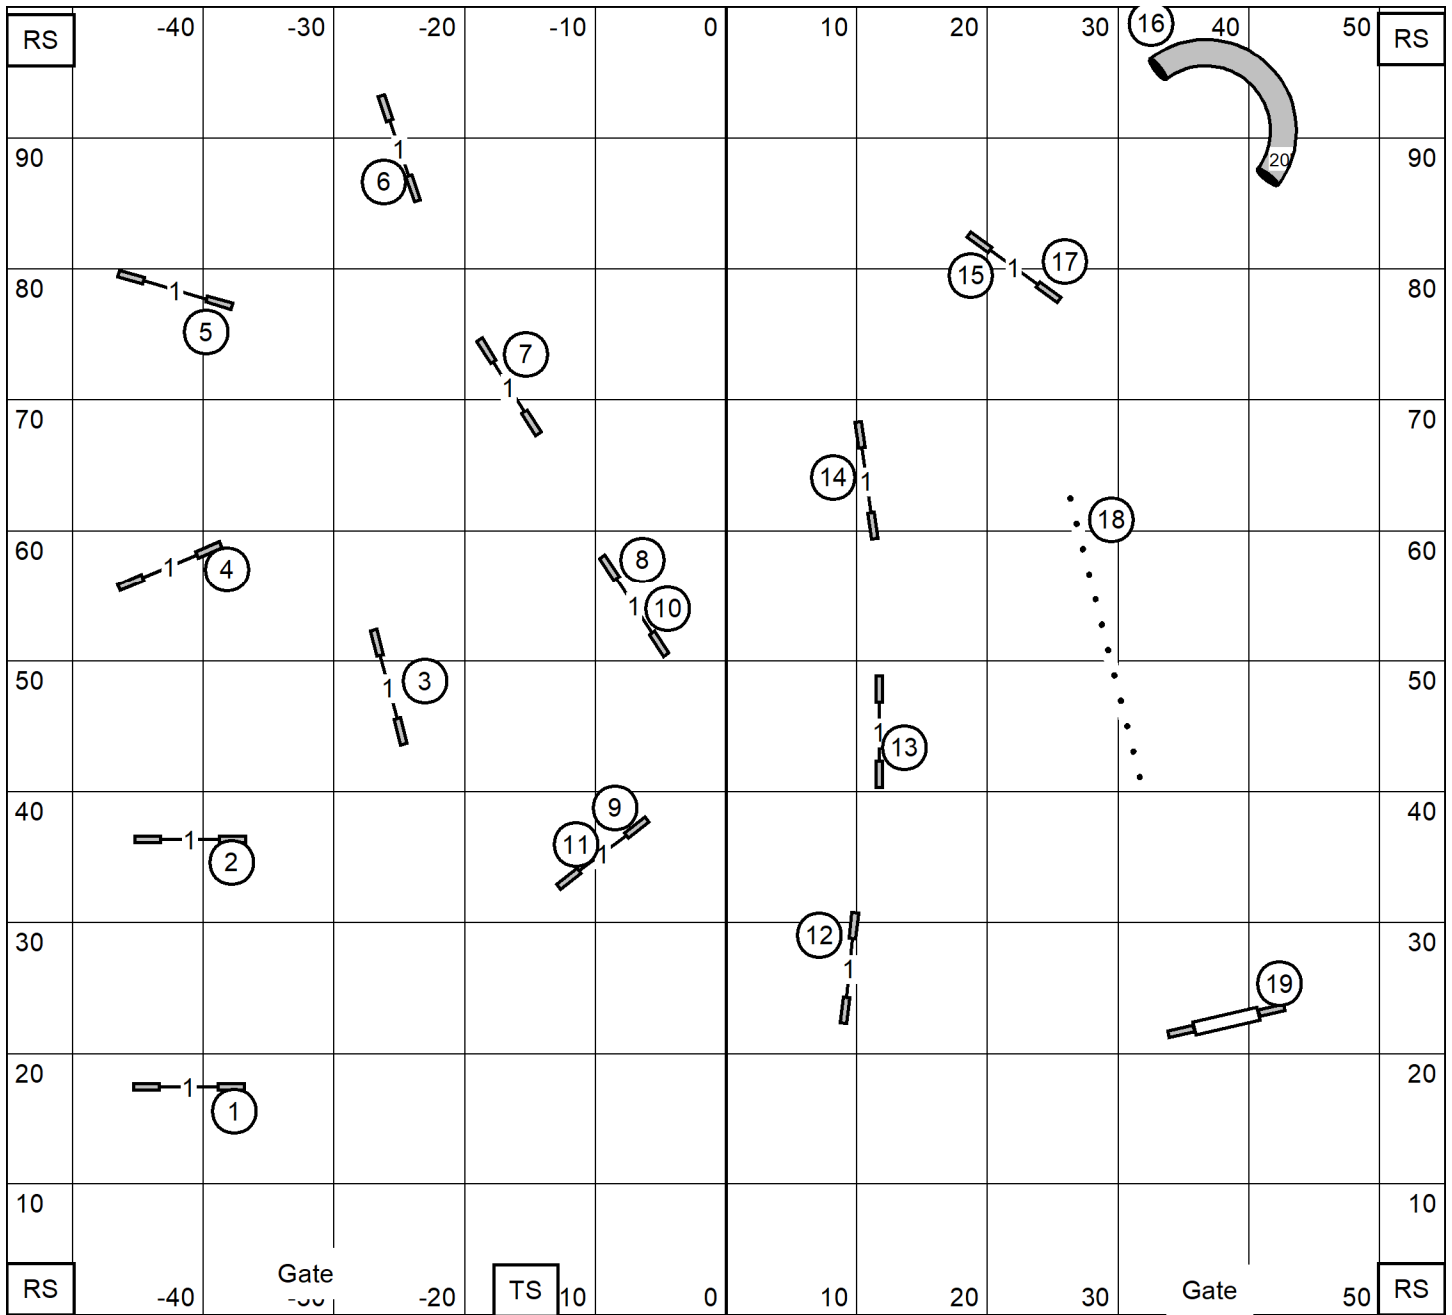

Galveston Kennel Club
 Alvin, TX*May 22, 2026
 FAST-Combined*Indoors on turf* 110' X 100'
 Lynn Morgan

Galveston Kennel Club
 Alvin, TX*May 22, 2026
 Premier Standard*Indoors on turf* 110' X 100'
 Lynn Morgan

Galveston Kennel Club
 Alvin, TX*May 22, 2026
 EX/MAS Standard*Indoors on turf* 110' X 100'
 Lynn Morgan

Galveston Kennel Club
 Alvin, TX*May 22, 2026
 Open Standard*Indoors on turf* 110' X 100'
 Lynn Morgan

Galveston Kennel Club
 Alvin, TX*May 22, 2026
 Novice Standard*Indoors on turf* 110' X 100'
 Lynn Morgan

Galveston Kennel Club
 Alvin, TX*May 22, 2026
 Premier JWW*Indoors on turf* 110' X 100'
 Lynn Morgan