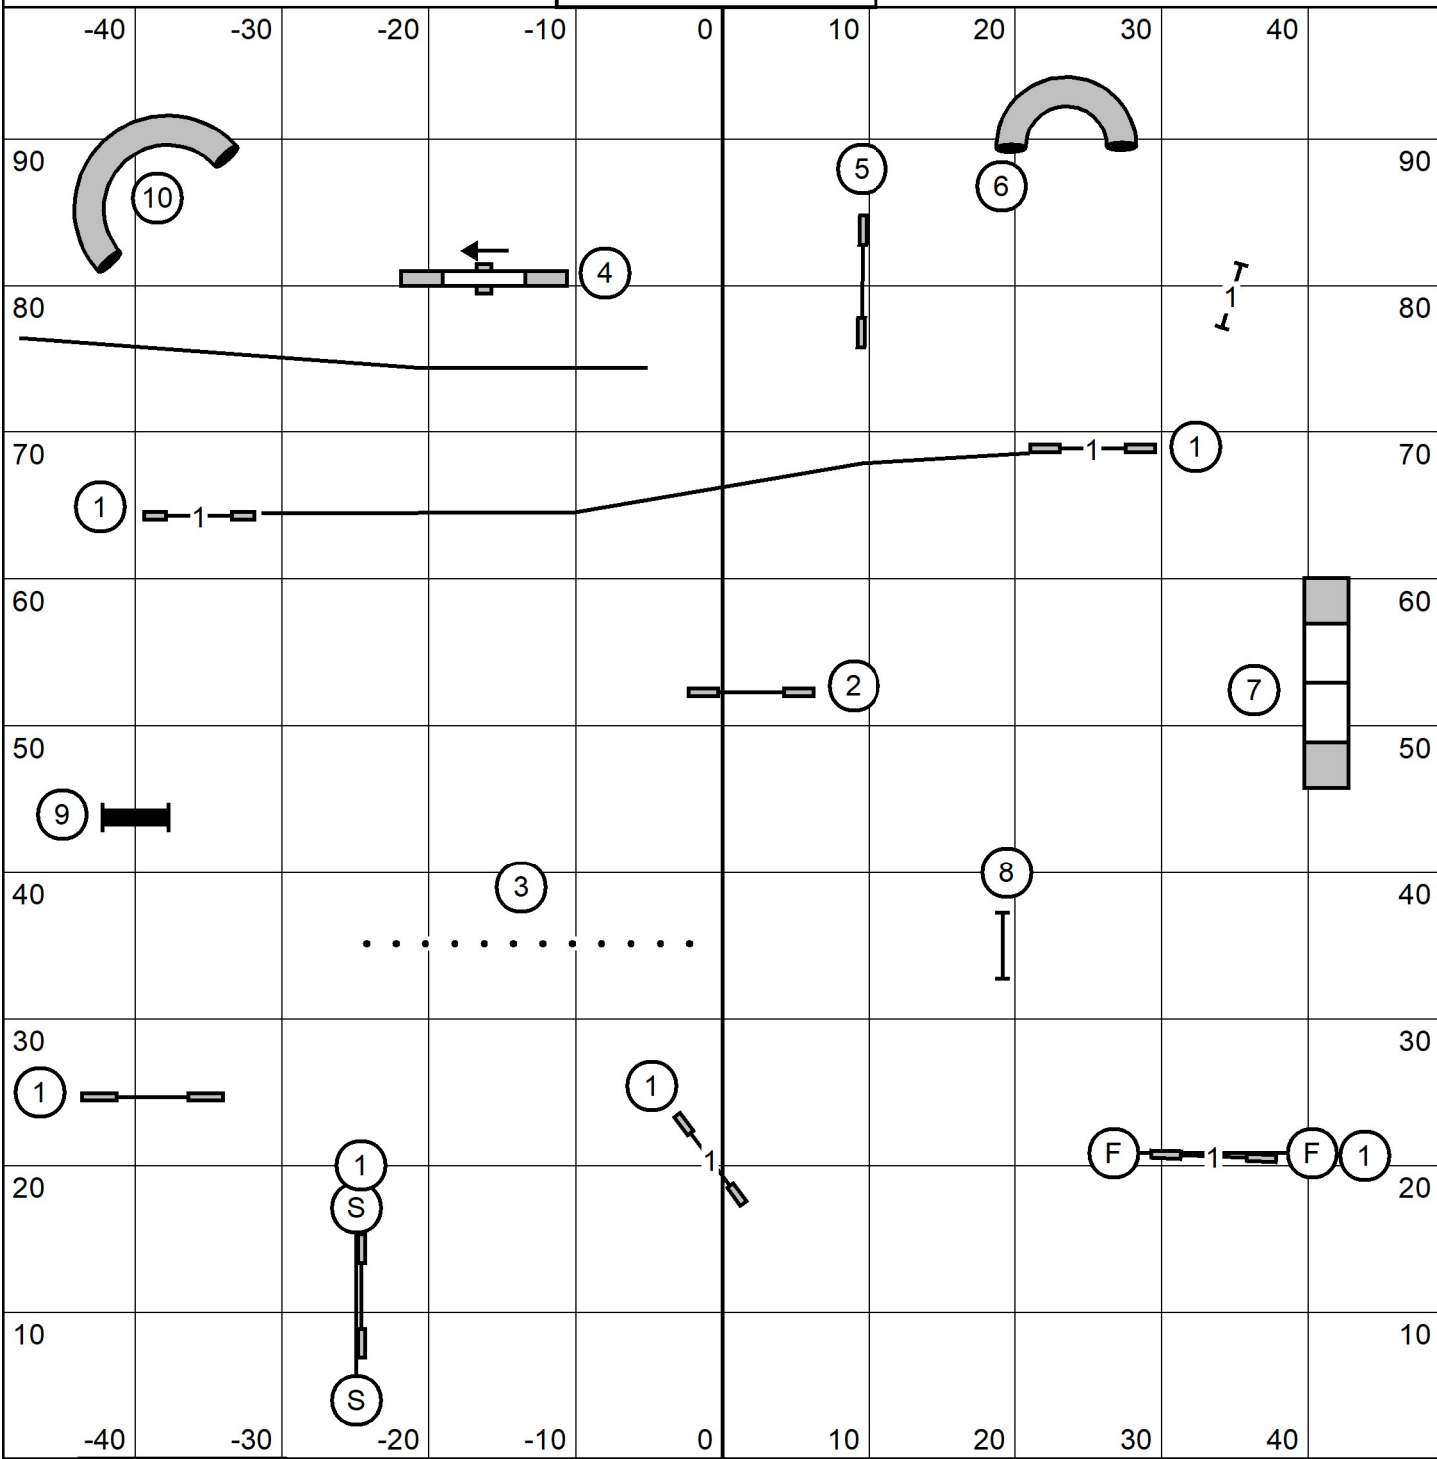

EX SEND - 6 to 5 to 4
 OPN SEND - 6 to 5
 NOV SEND - 4 to 10

entrance/Exit

Waco Agility Group
 FAST
 10/2/2020
 Scott Stock

entrance/Exit