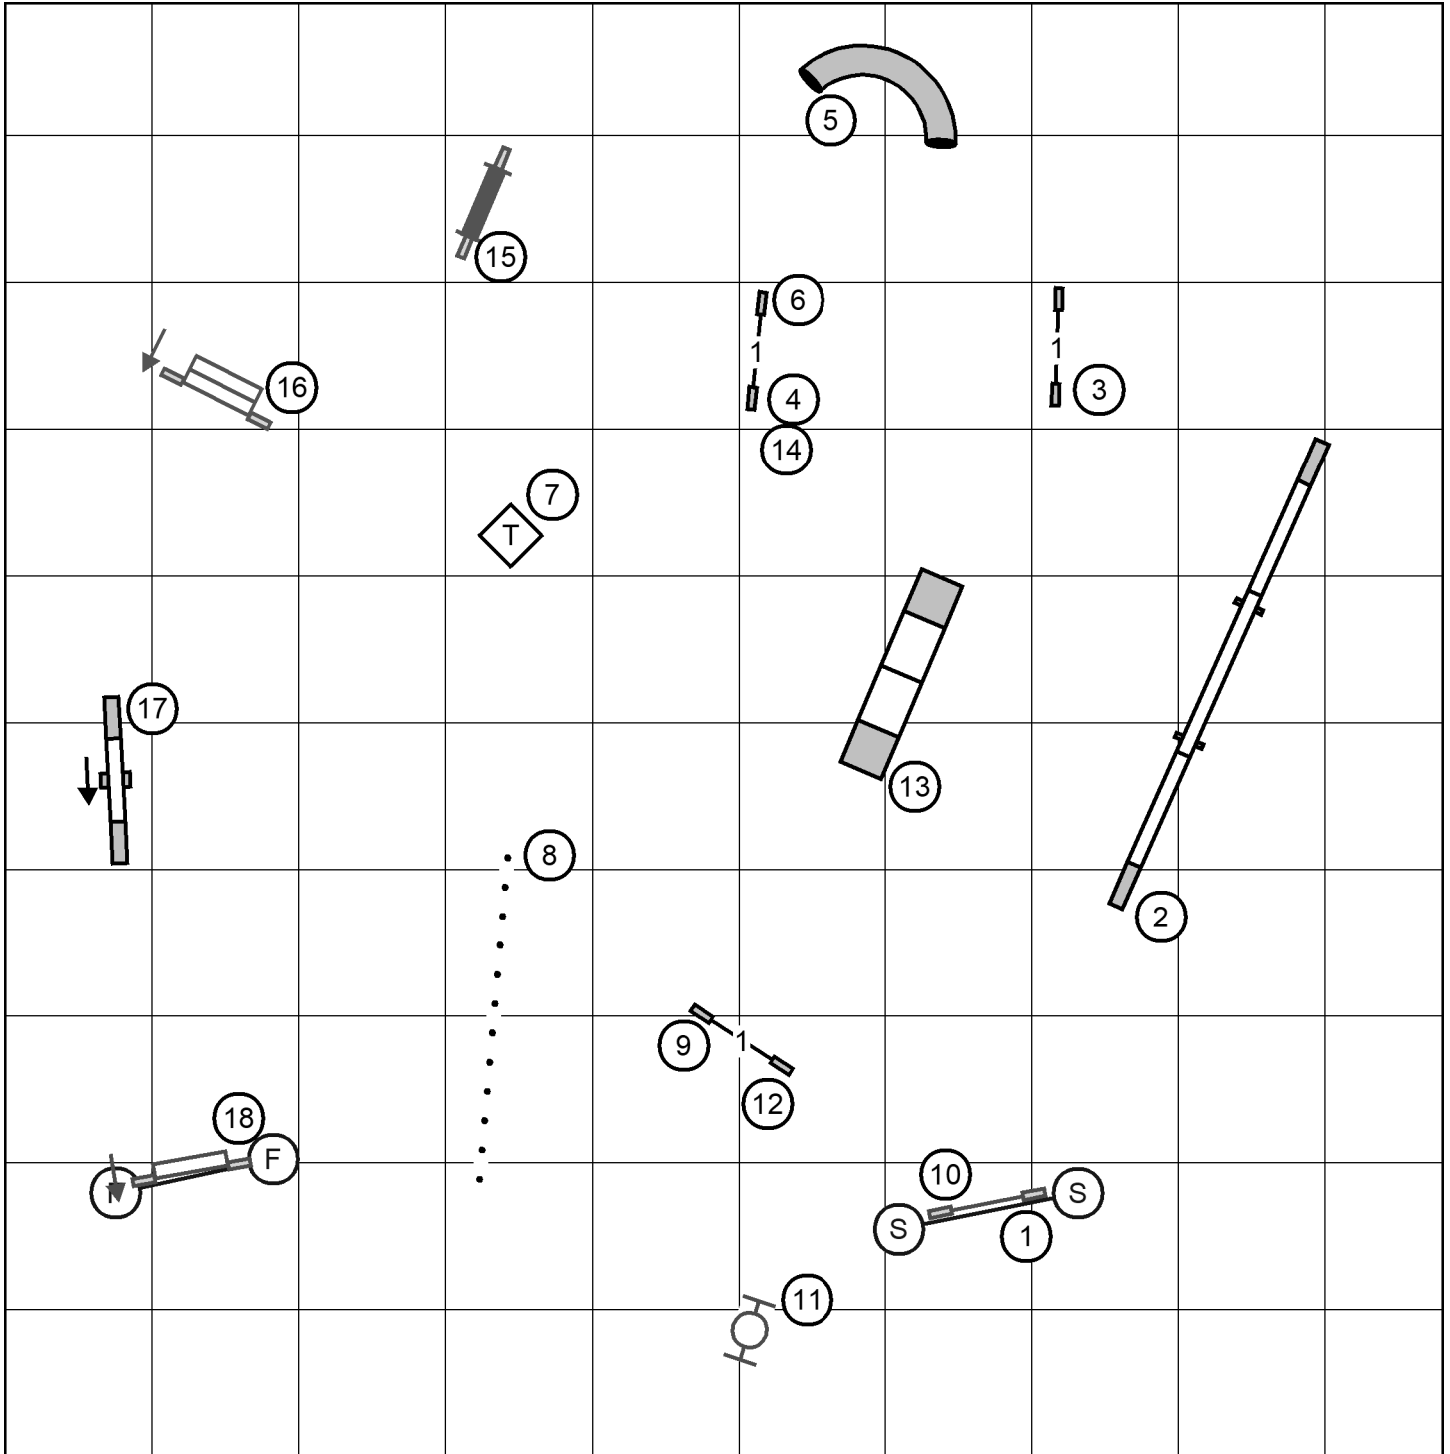

Sunday: April 11, 2021

FAST: Master/Excellent

Inside: 98' x 99' on Packed Dirt

Electronic Timers

Bell County Kennel Club

Judge: Bob Jeffers
 Sunday: April 11, 2021

FAST: Novice

Inside: 98' x 99' on Packed Dirt
 Electronic Timers

Exit

Start/Finish BiDirectional

Enter

Bell County Kennel Club
 Judge: Bob Jeffers
 Sunday: April 11, 2021

FAST: Open
 Inside: 98' x 99' on Packed Dirt
 Electronic Timers

Bell County Kennel Club

Judge: Bob Jeffers

Sunday: April 11, 2021

Standard: Master/Excellent

Inside: 98' x 99' on Packed Dirt

Electronic Timers

Bell County Kennel Club

Judge: Bob Jeffers

Sunday: April 11, 2021

Standard: Open

Inside: 98' x 99' on Packed Dirt

Electronic Timers