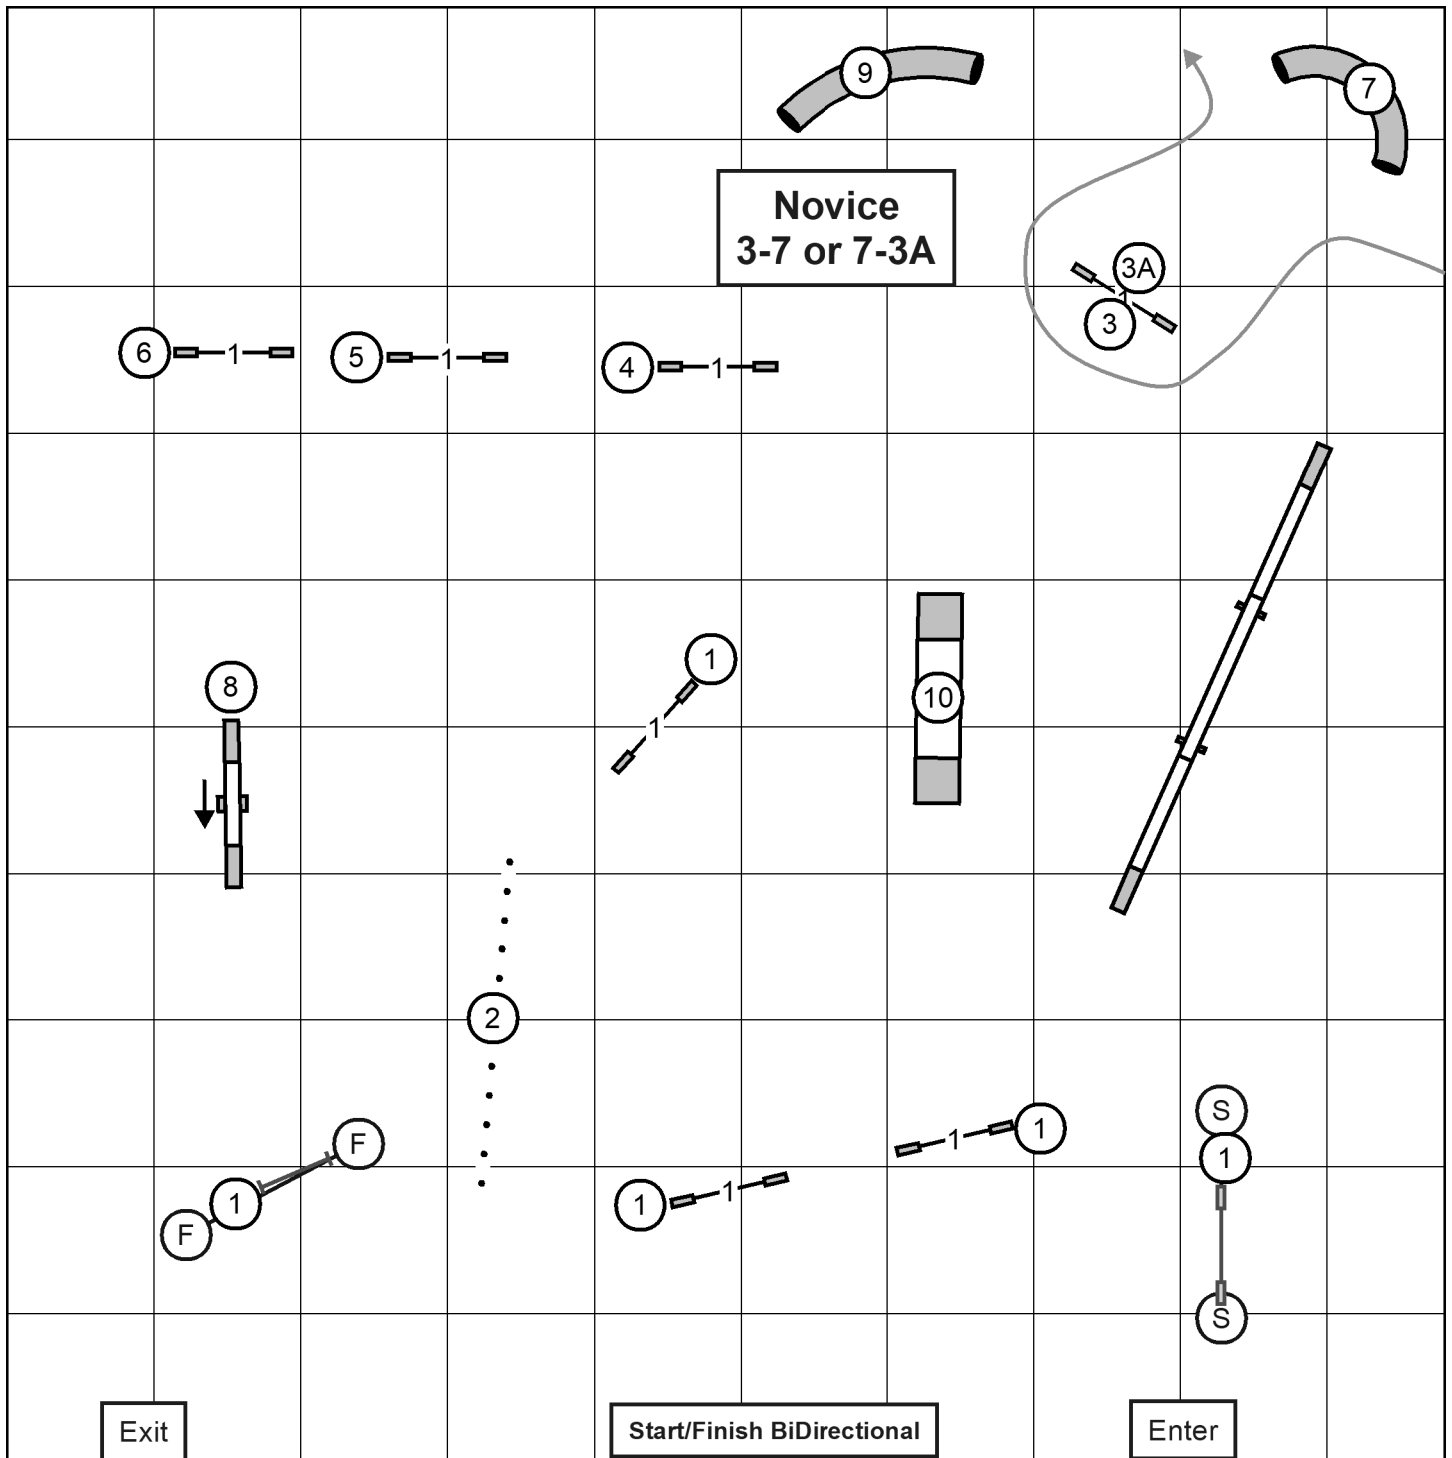

Bell County Kennel Club

Judge: Bob Jeffers

Sunday: April 11, 2021

Standard: Novice

Inside: 98' x 99' on Packed Dirt

Electronic Timers

Bell County Kennel Club

Judge: Bob Jeffers

Sunday: April 11, 2021

FAST: Master/Excellent

Inside: 98' x 99' on Packed Dirt

Electronic Timers

Bell County Kennel Club

Judge: Bob Jeffers
 Sunday: April 11, 2021

FAST: Novice

Inside: 98' x 99' on Packed Dirt
 Electronic Timers

Exit

Start/Finish BiDirectional

Enter

Bell County Kennel Club
 Judge: Bob Jeffers
 Sunday: April 11, 2021

FAST: Open
 Inside: 98' x 99' on Packed Dirt
 Electronic Timers

Bell County Kennel Club

Judge: Bob Jeffers

Inside: 98' x 99' on Packed Dirt

Electronic Timers