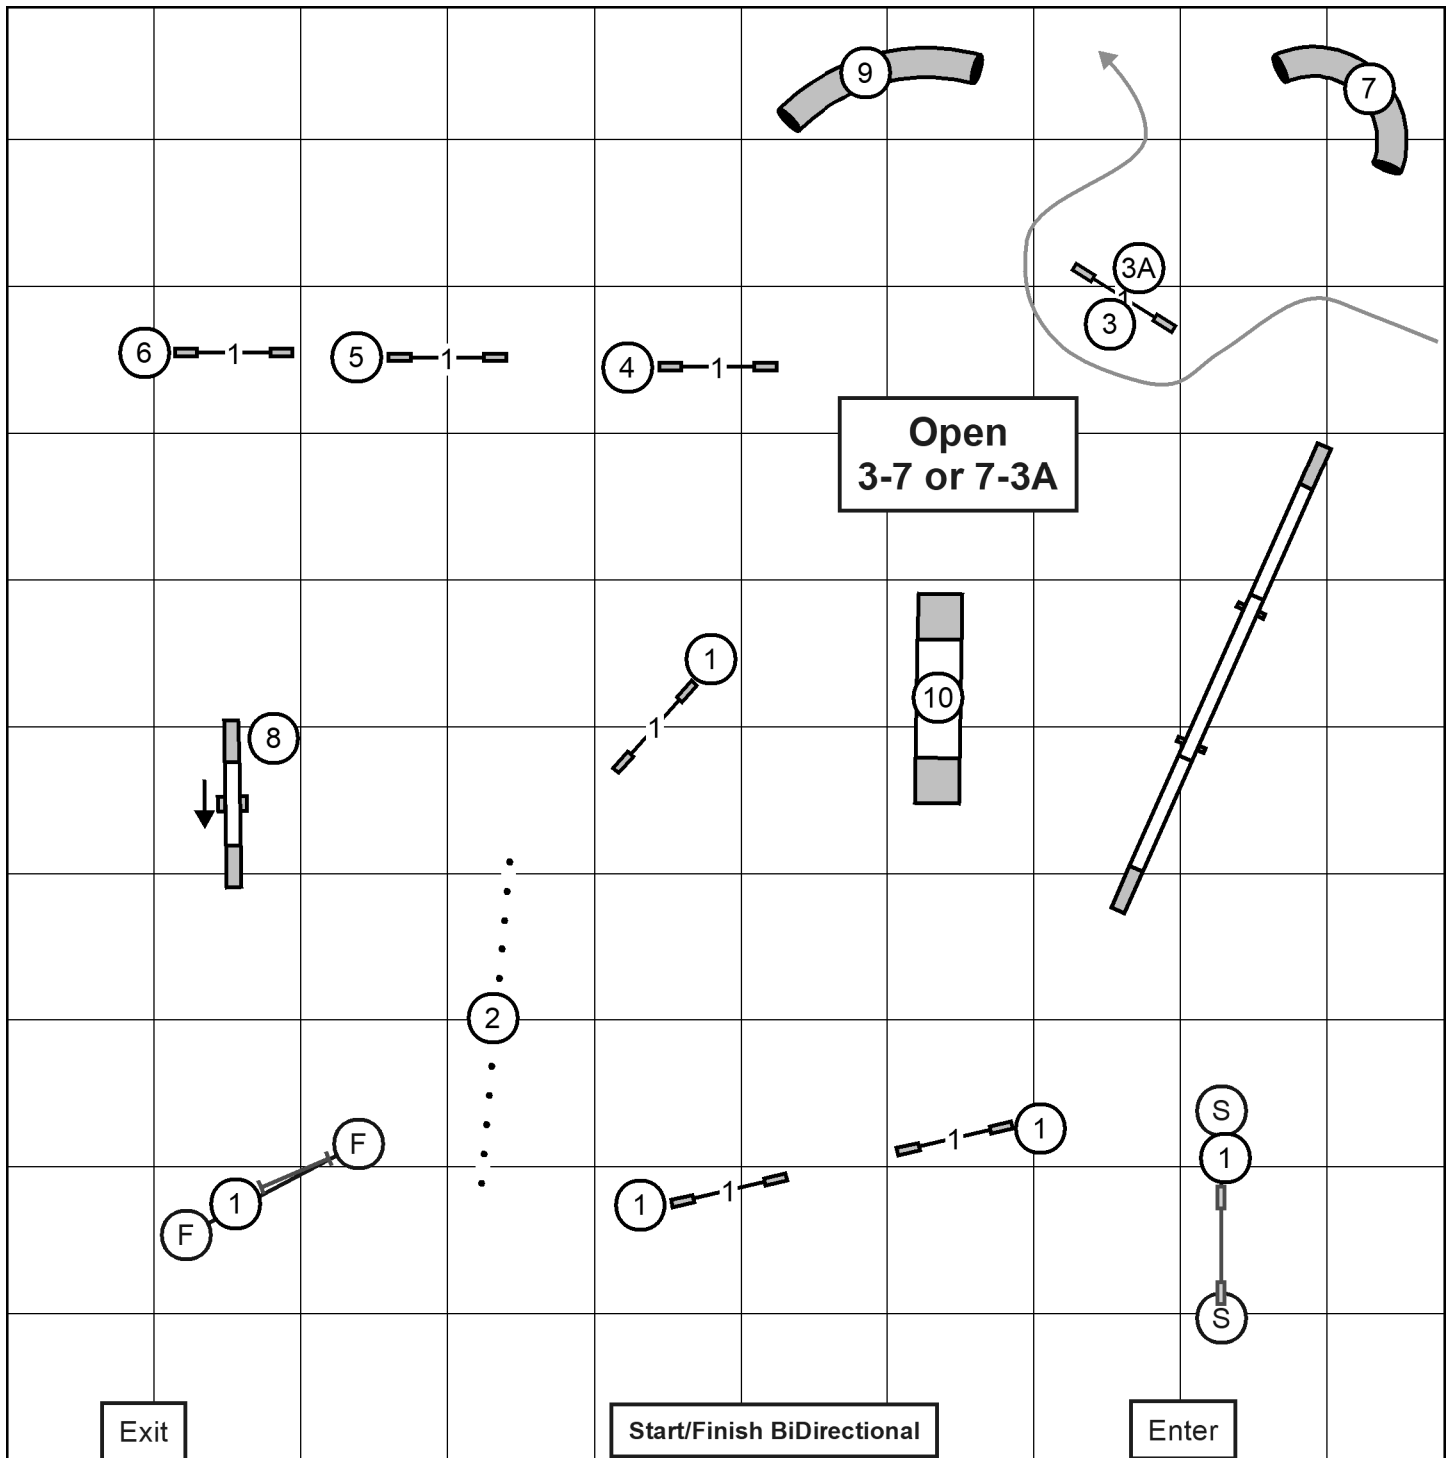

Sunday: April 11, 2021

FAST: Master/Excellent

Inside: 98' x 99' on Packed Dirt

Electronic Timers

Bell County Kennel Club

Judge: Bob Jeffers
 Sunday: April 11, 2021

FAST: Novice

Inside: 98' x 99' on Packed Dirt
 Electronic Timers

Exit

Start/Finish BiDirectional

Enter

Bell County Kennel Club
 Judge: Bob Jeffers
 Sunday: April 11, 2021

FAST: Open
 Inside: 98' x 99' on Packed Dirt
 Electronic Timers

Bell County Kennel Club

Judge: Bob Jeffers

Sunday: April 11, 2021

Standard: Master/Excellent

Inside: 98' x 99' on Packed Dirt

Electronic Timers

Bell County Kennel Club

Judge: Bob Jeffers

Sunday: April 11, 2021

Standard: Open

Inside: 98' x 99' on Packed Dirt

Electronic Timers