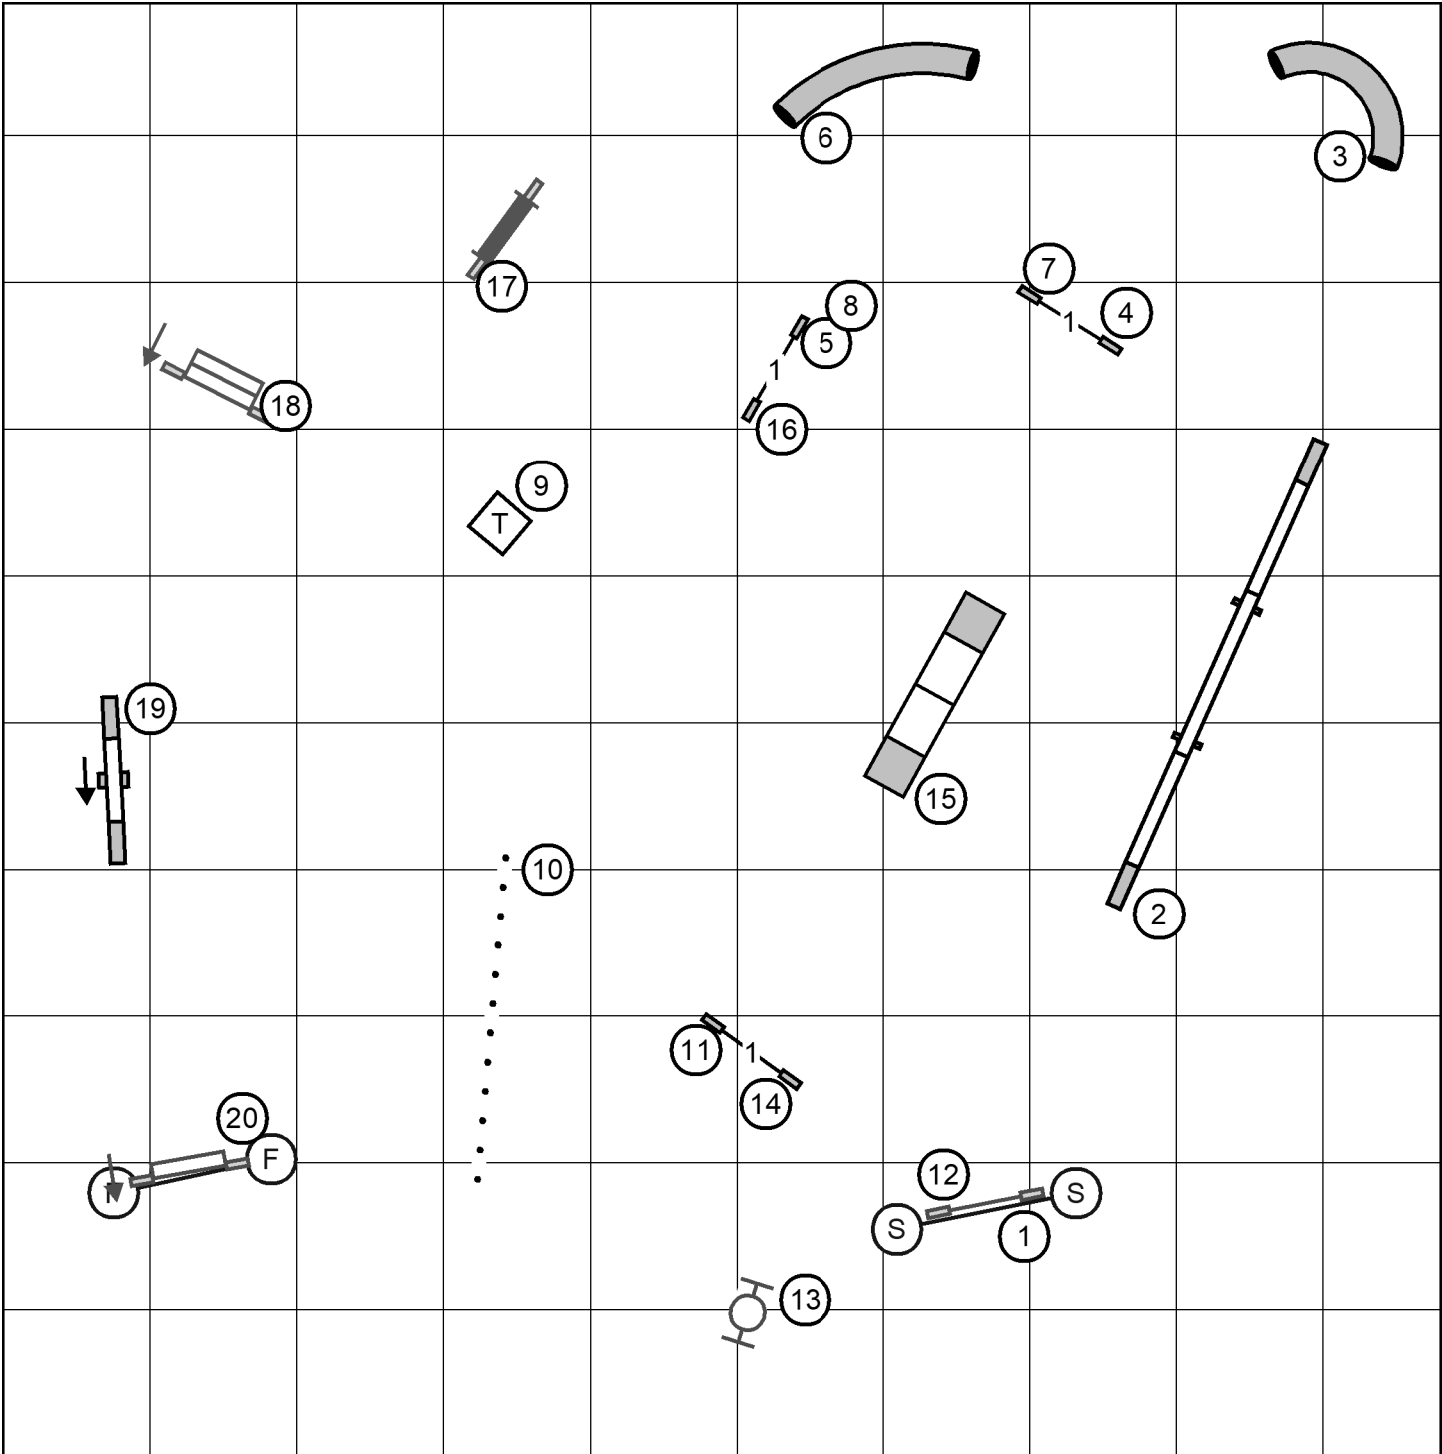

Bell County Kennel Club

Judge: Bob Jeffers

Sunday: April 11, 2021

Standard: Novice

Inside: 98' x 99' on Packed Dirt

Electronic Timers

Bell County Kennel Club

Judge: Bob Jeffers

Sunday: April 11, 2021

FAST: Master/Excellent

Inside: 98' x 99' on Packed Dirt

Electronic Timers

Bell County Kennel Club

Judge: Bob Jeffers
 Sunday: April 11, 2021

FAST: Novice

Inside: 98' x 99' on Packed Dirt
 Electronic Timers

Exit

Start/Finish BiDirectional

Enter

Bell County Kennel Club
 Judge: Bob Jeffers
 Sunday: April 11, 2021

FAST: Open
 Inside: 98' x 99' on Packed Dirt
 Electronic Timers

Bell County Kennel Club

Judge: Bob Jeffers

Inside: 98' x 99' on Packed Dirt

Electronic Timers