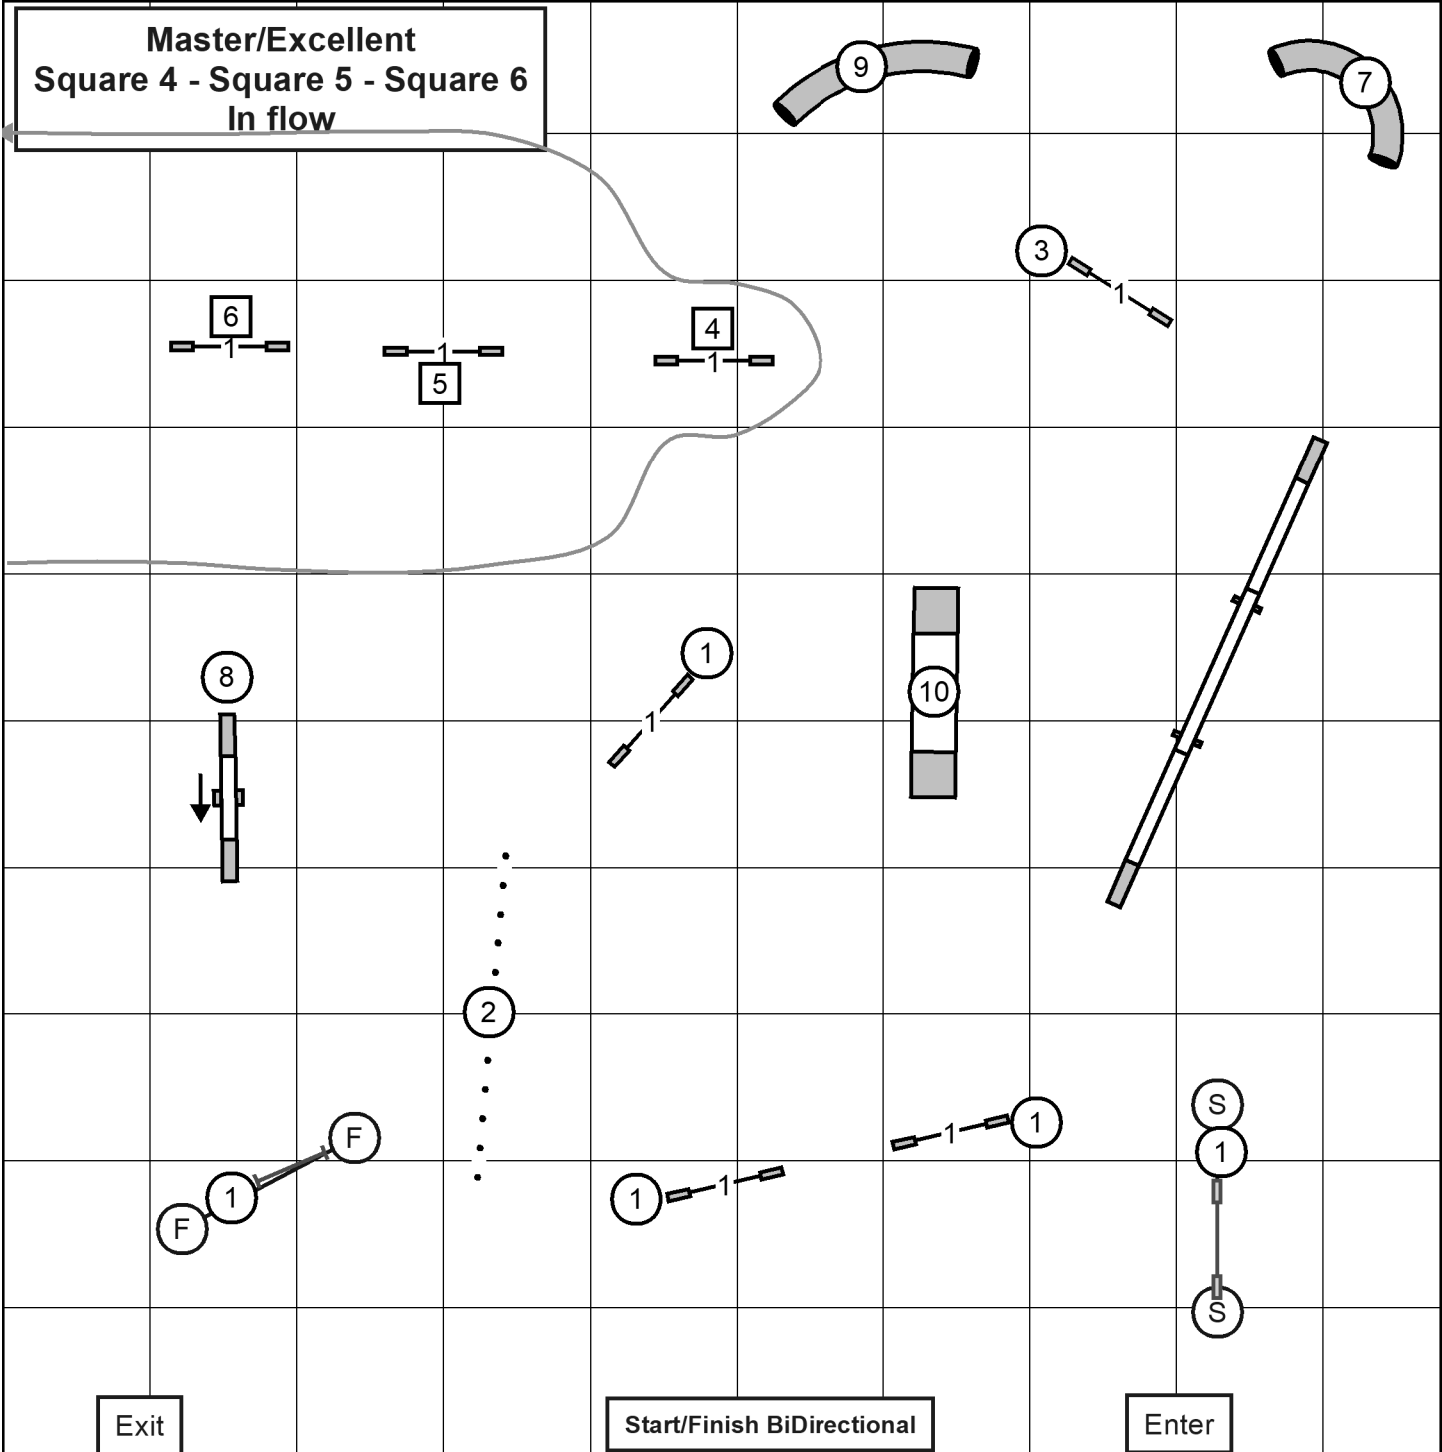

Bell County Kennel Club

Judge: Bob Jeffers

Sunday: April 11, 2021

Standard: Novice

Inside: 98' x 99' on Packed Dirt

Electronic Timers

Bell County Kennel Club

Judge: Bob Jeffers

Sunday: April 11, 2021

FAST: Master/Excellent

Inside: 98' x 99' on Packed Dirt

Electronic Timers

Bell County Kennel Club

Judge: Bob Jeffers
 Sunday: April 11, 2021

FAST: Novice

Inside: 98' x 99' on Packed Dirt
 Electronic Timers

Exit

Start/Finish BiDirectional

Enter

Bell County Kennel Club
 Judge: Bob Jeffers
 Sunday: April 11, 2021

FAST: Open
 Inside: 98' x 99' on Packed Dirt
 Electronic Timers

Bell County Kennel Club

Judge: Bob Jeffers

Inside: 98' x 99' on Packed Dirt

Electronic Timers