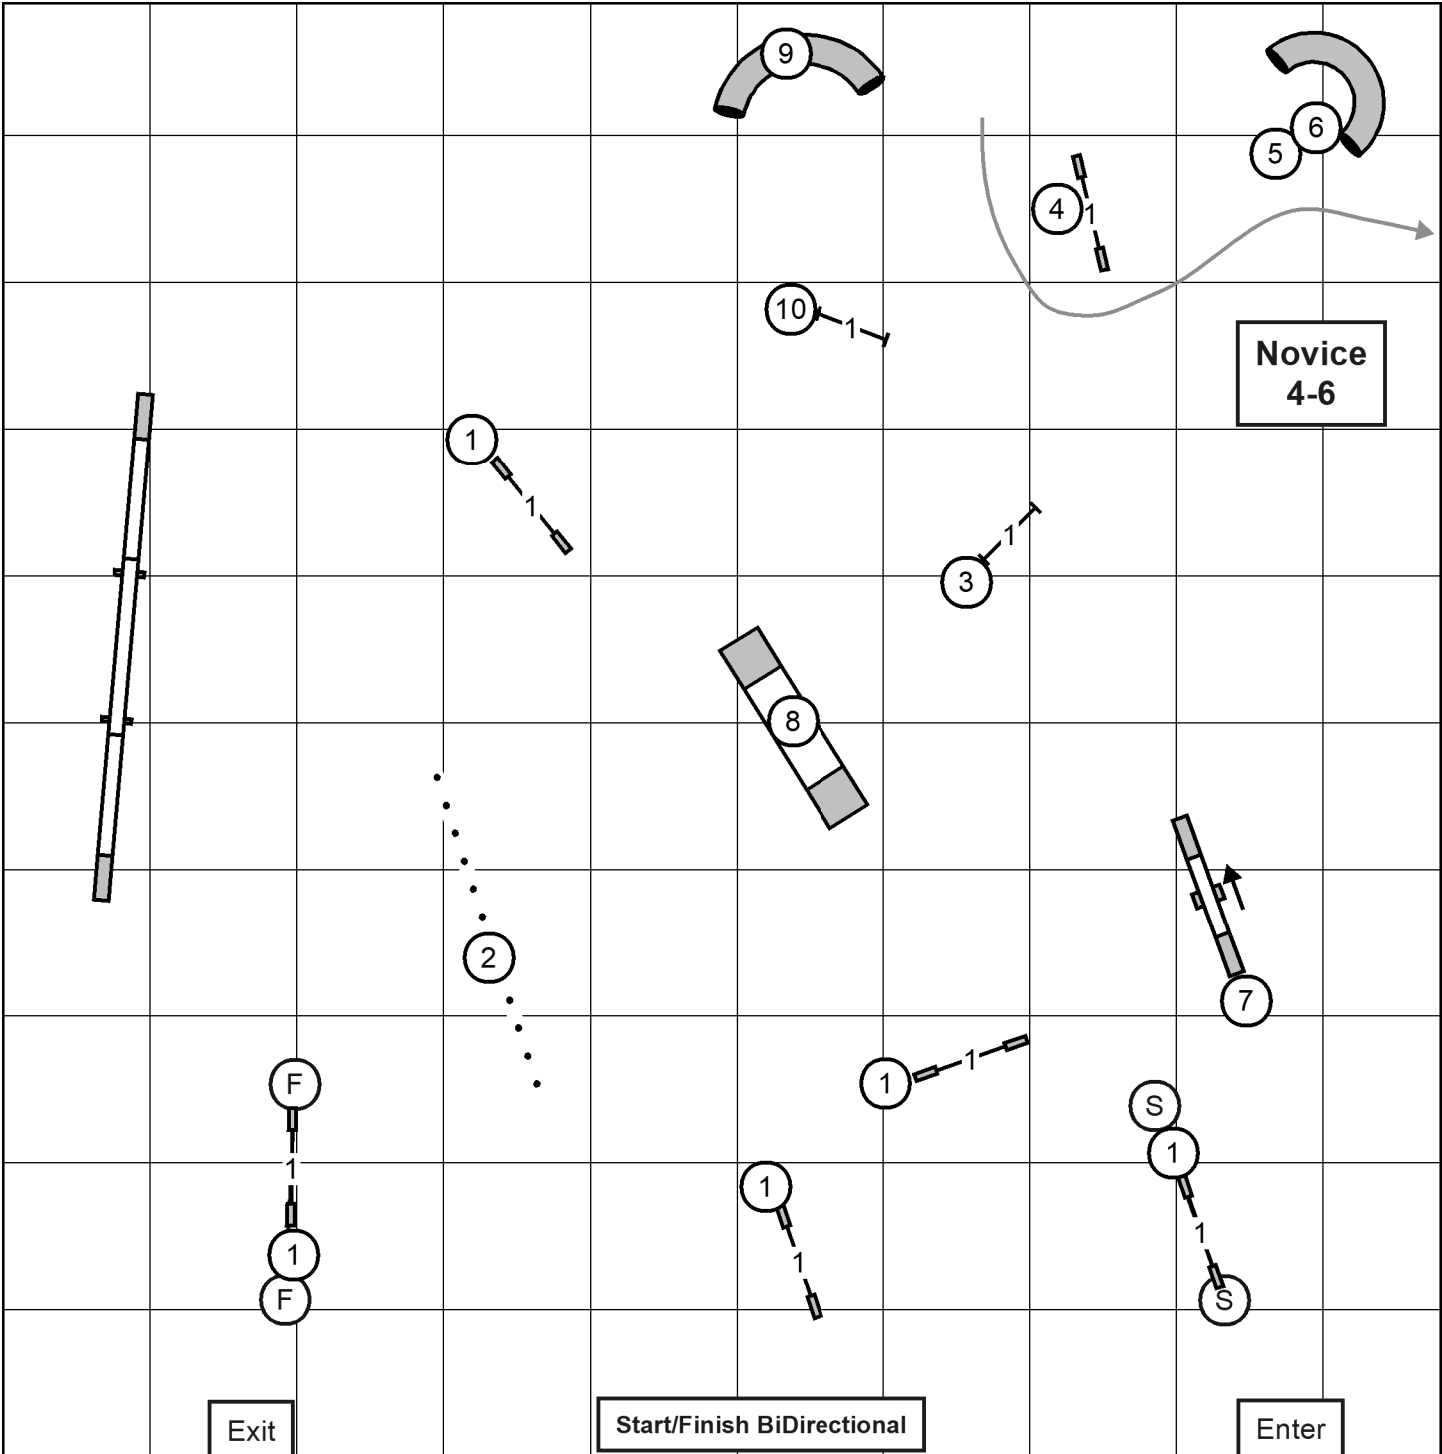

**Bell County Kennel Club**

Judge: Bob Jeffers

Friday: April 09, 2021

**FAST: Master/Excellent**

Inside: 98' x 99' on Packed Dirt

Electronic Timers

**Bell County Kennel Club**  
 Judge: Bob Jeffers  
 Friday: April 09, 2021

**FAST: Novice**  
 Inside: 98' x 99' on Packed Dirt  
 Electronic Timers

**Bell County Kennel Club**  
 Judge: Bob Jeffers  
 Friday: April 09, 2021

**FAST: Open**  
 Inside: 98' x 99' on Packed Dirt  
 Electronic Timers

**Bell County Kennel Club**

Judge: Bob Jeffers  
 Friday: April 09, 2021

**Standard: Master/Excellent**

Inside: 98' x 99' on Packed Dirt  
 Electronic Timers

**Bell County Kennel Club**

Judge: Bob Jeffers

Friday: April 09, 2021

**Standard: Premier**

Inside: 98' x 99' on Packed Dirt

Electronic Timers

**Bell County Kennel Club**

Judge: Bob Jeffers

Friday: April 09, 2021

**Standard: Open**

Inside: 98' x 99' on Packed Dirt