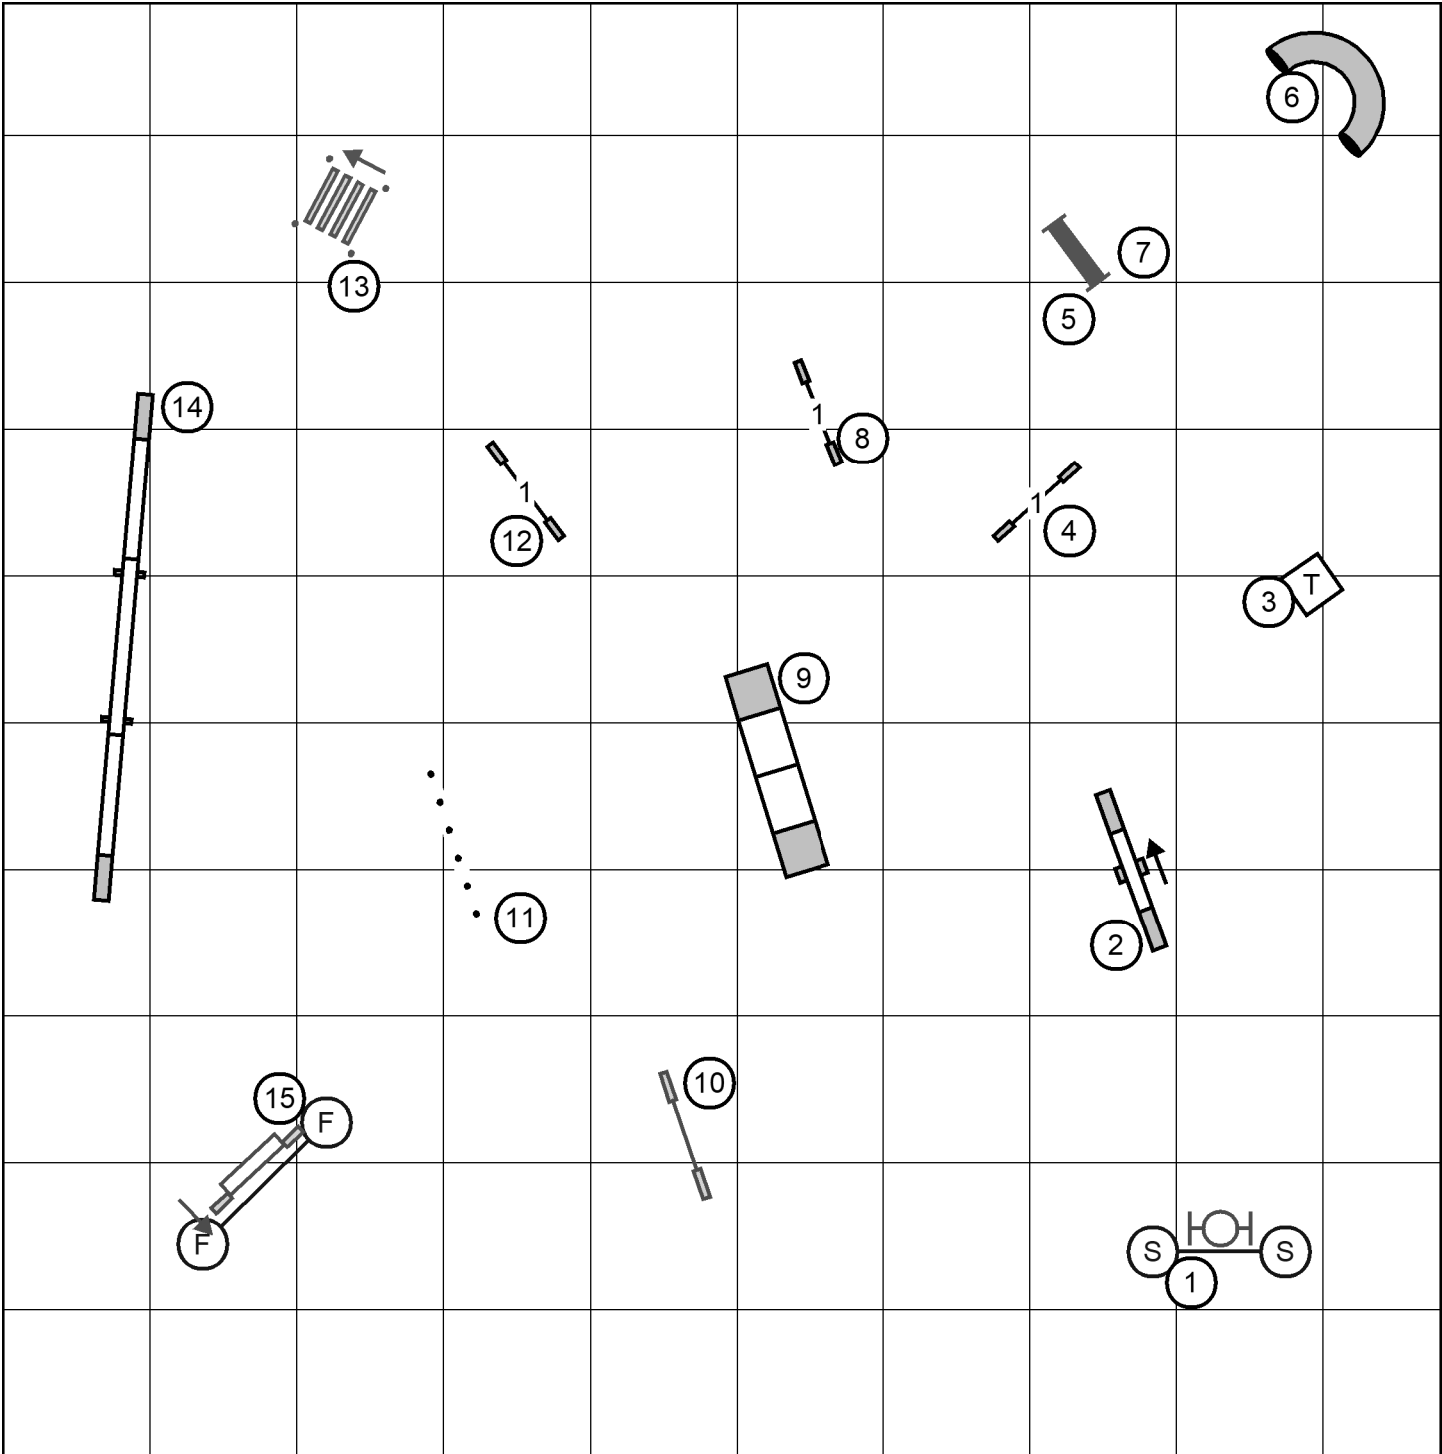

**Bell County Kennel Club**

Judge: Bob Jeffers

Friday: April 09, 2021

**FAST: Master/Excellent**

Inside: 98' x 99' on Packed Dirt

Electronic Timers

**Bell County Kennel Club**  
 Judge: Bob Jeffers  
 Friday: April 09, 2021

**FAST: Novice**  
 Inside: 98' x 99' on Packed Dirt  
 Electronic Timers

**Bell County Kennel Club**  
 Judge: Bob Jeffers  
 Friday: April 09, 2021

**FAST: Open**  
 Inside: 98' x 99' on Packed Dirt  
 Electronic Timers

**Standard: Premier**

Inside: 98' x 99' on Packed Dirt

Electronic Timers

**Bell County Kennel Club**

Judge: Bob Jeffers

Friday: April 09, 2021

**Standard: Open**

Inside: 98' x 99' on Packed Dirt

Electronic Timers

**Bell County Kennel Club**

Judge: Bob Jeffers

Friday: April 09, 2021

**Standard: Novice**

Inside: 98' x 99' on Packed Dirt

Electronic Timers