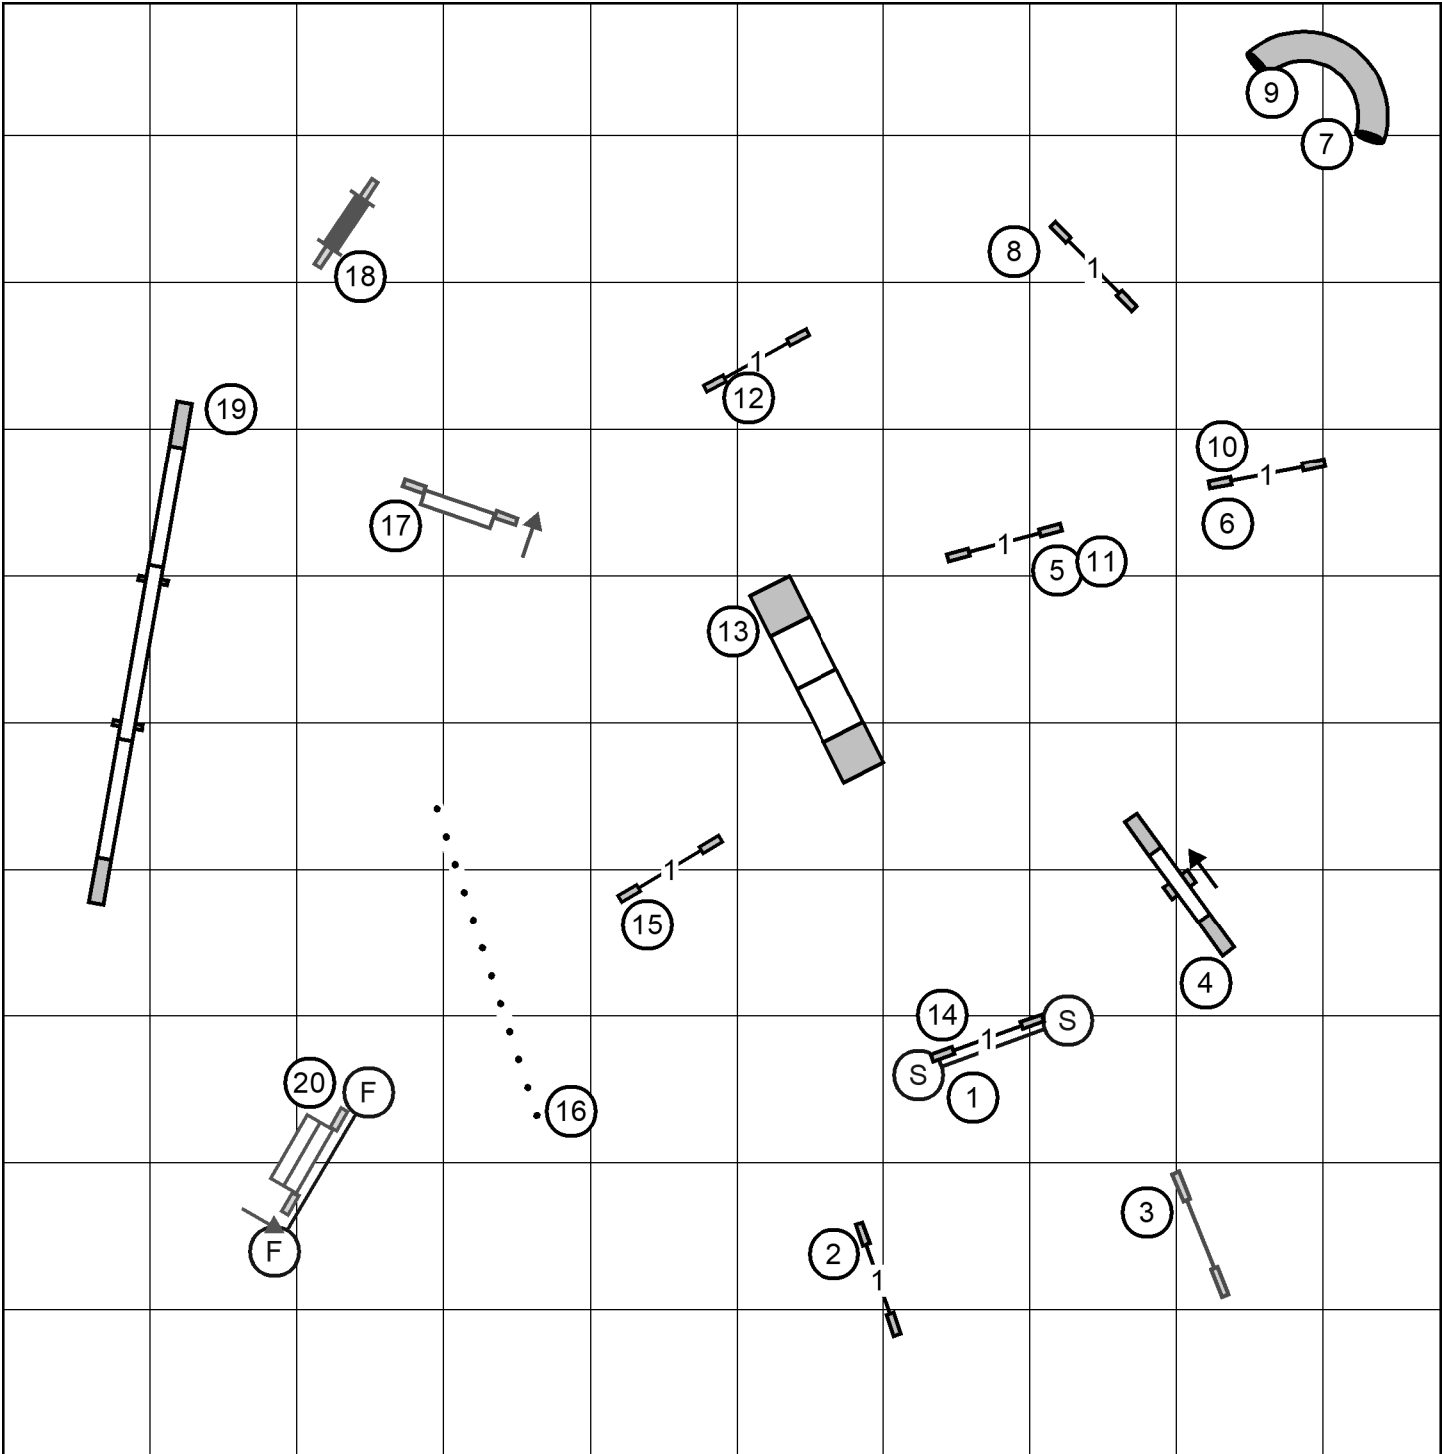

**Bell County Kennel Club**

Judge: Bob Jeffers

Friday: April 09, 2021

**FAST: Master/Excellent**

Inside: 98' x 99' on Packed Dirt

Electronic Timers

**Bell County Kennel Club**  
 Judge: Bob Jeffers  
 Friday: April 09, 2021

**FAST: Novice**  
 Inside: 98' x 99' on Packed Dirt  
 Electronic Timers

**Bell County Kennel Club**  
 Judge: Bob Jeffers  
 Friday: April 09, 2021

**FAST: Open**  
 Inside: 98' x 99' on Packed Dirt  
 Electronic Timers

**Bell County Kennel Club**

Judge: Bob Jeffers  
 Friday: April 09, 2021

**Standard: Master/Excellent**

Inside: 98' x 99' on Packed Dirt  
 Electronic Timers

**Bell County Kennel Club**

Judge: Bob Jeffers

Friday: April 09, 2021

**Standard: Premier**

Inside: 98' x 99' on Packed Dirt

Electronic Timers

**Bell County Kennel Club**

Judge: Bob Jeffers

Friday: April 09, 2021

**Standard: Open**

Inside: 98' x 99' on Packed Dirt