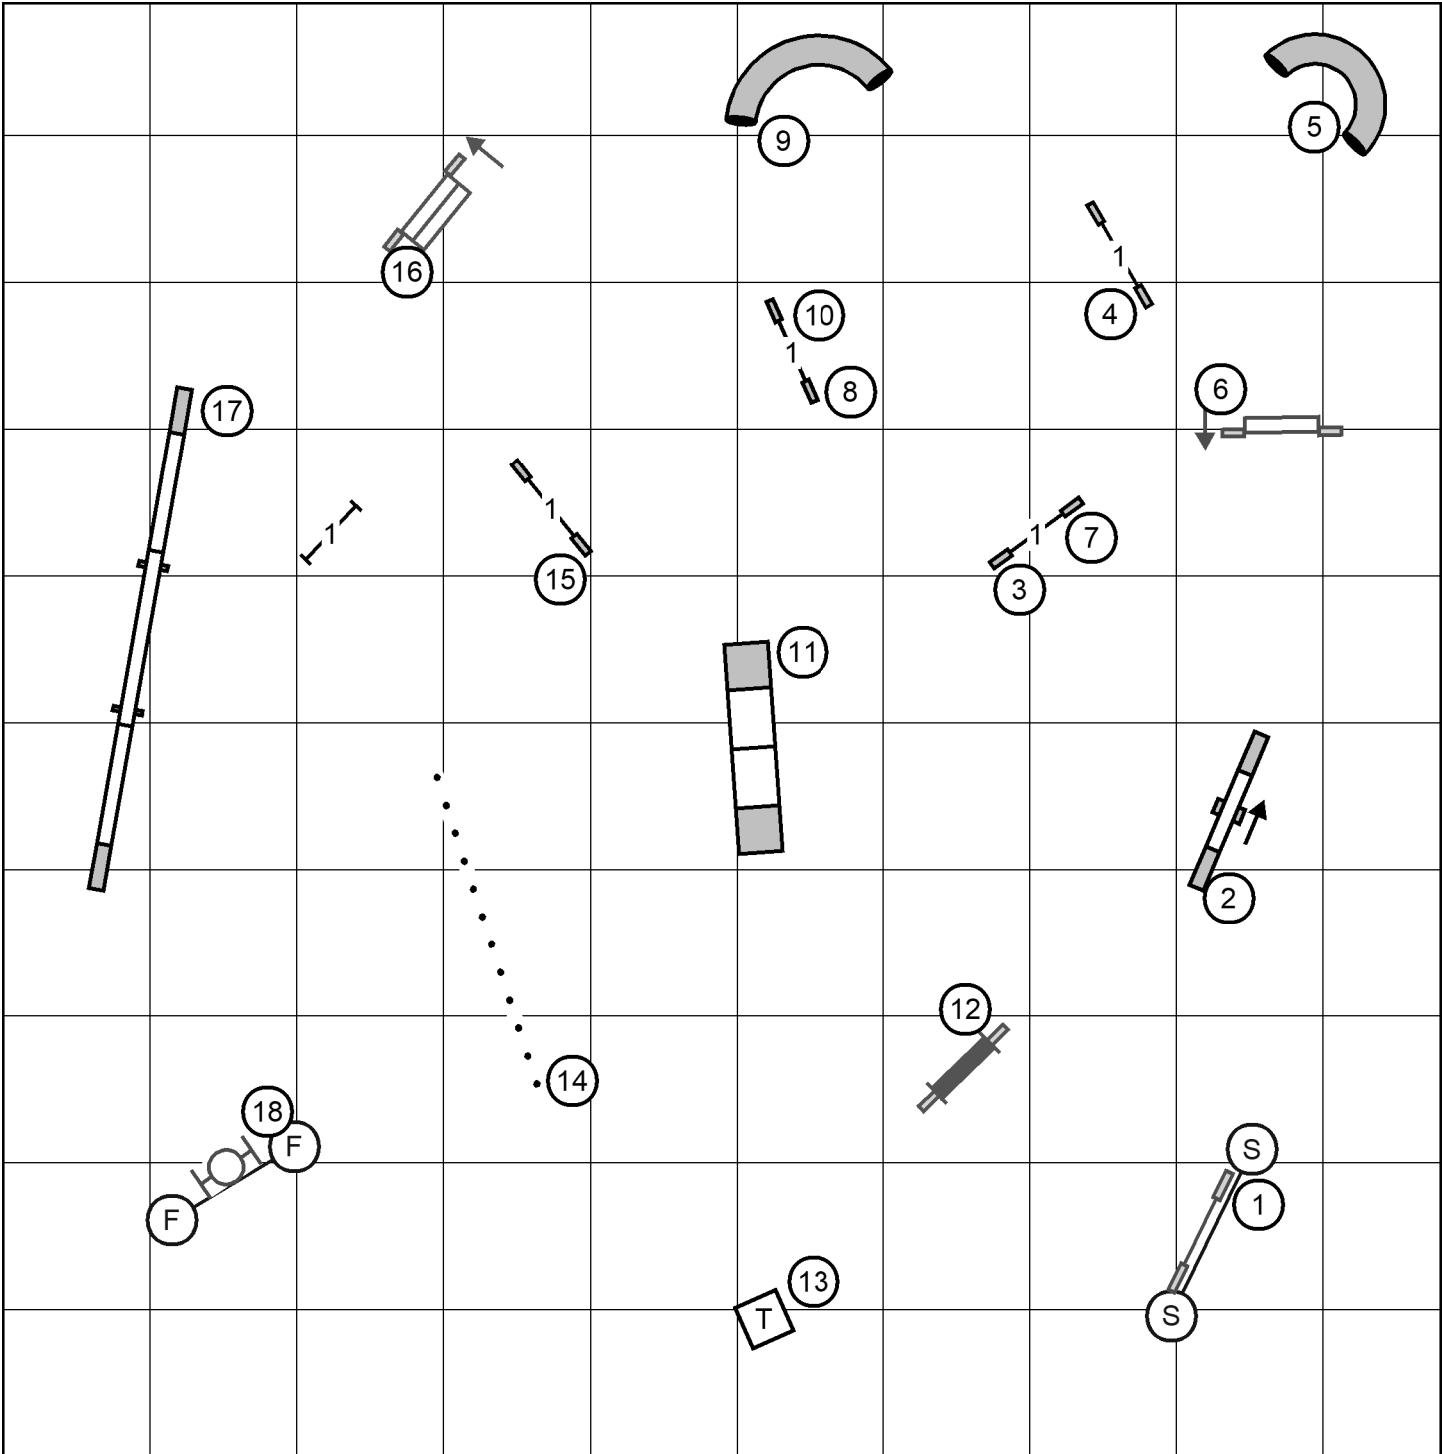

**Bell County Kennel Club**

Judge: Bob Jeffers

Friday: April 09, 2021

**FAST: Master/Excellent**

Inside: 98' x 99' on Packed Dirt

Electronic Timers

**Bell County Kennel Club**  
 Judge: Bob Jeffers  
 Friday: April 09, 2021

**FAST: Novice**  
 Inside: 98' x 99' on Packed Dirt  
 Electronic Timers

**Bell County Kennel Club**  
 Judge: Bob Jeffers  
 Friday: April 09, 2021

**FAST: Open**  
 Inside: 98' x 99' on Packed Dirt  
 Electronic Timers

**Bell County Kennel Club**

Judge: Bob Jeffers  
 Friday: April 09, 2021

**Standard: Master/Excellent**

Inside: 98' x 99' on Packed Dirt  
 Electronic Timers

**Bell County Kennel Club**

Judge: Bob Jeffers

Friday: April 09, 2021

**Standard: Premier**

Inside: 98' x 99' on Packed Dirt

Electronic Timers

**Bell County Kennel Club**

Judge: Bob Jeffers

Friday: April 09, 2021

**Standard: Open**

Inside: 98' x 99' on Packed Dirt