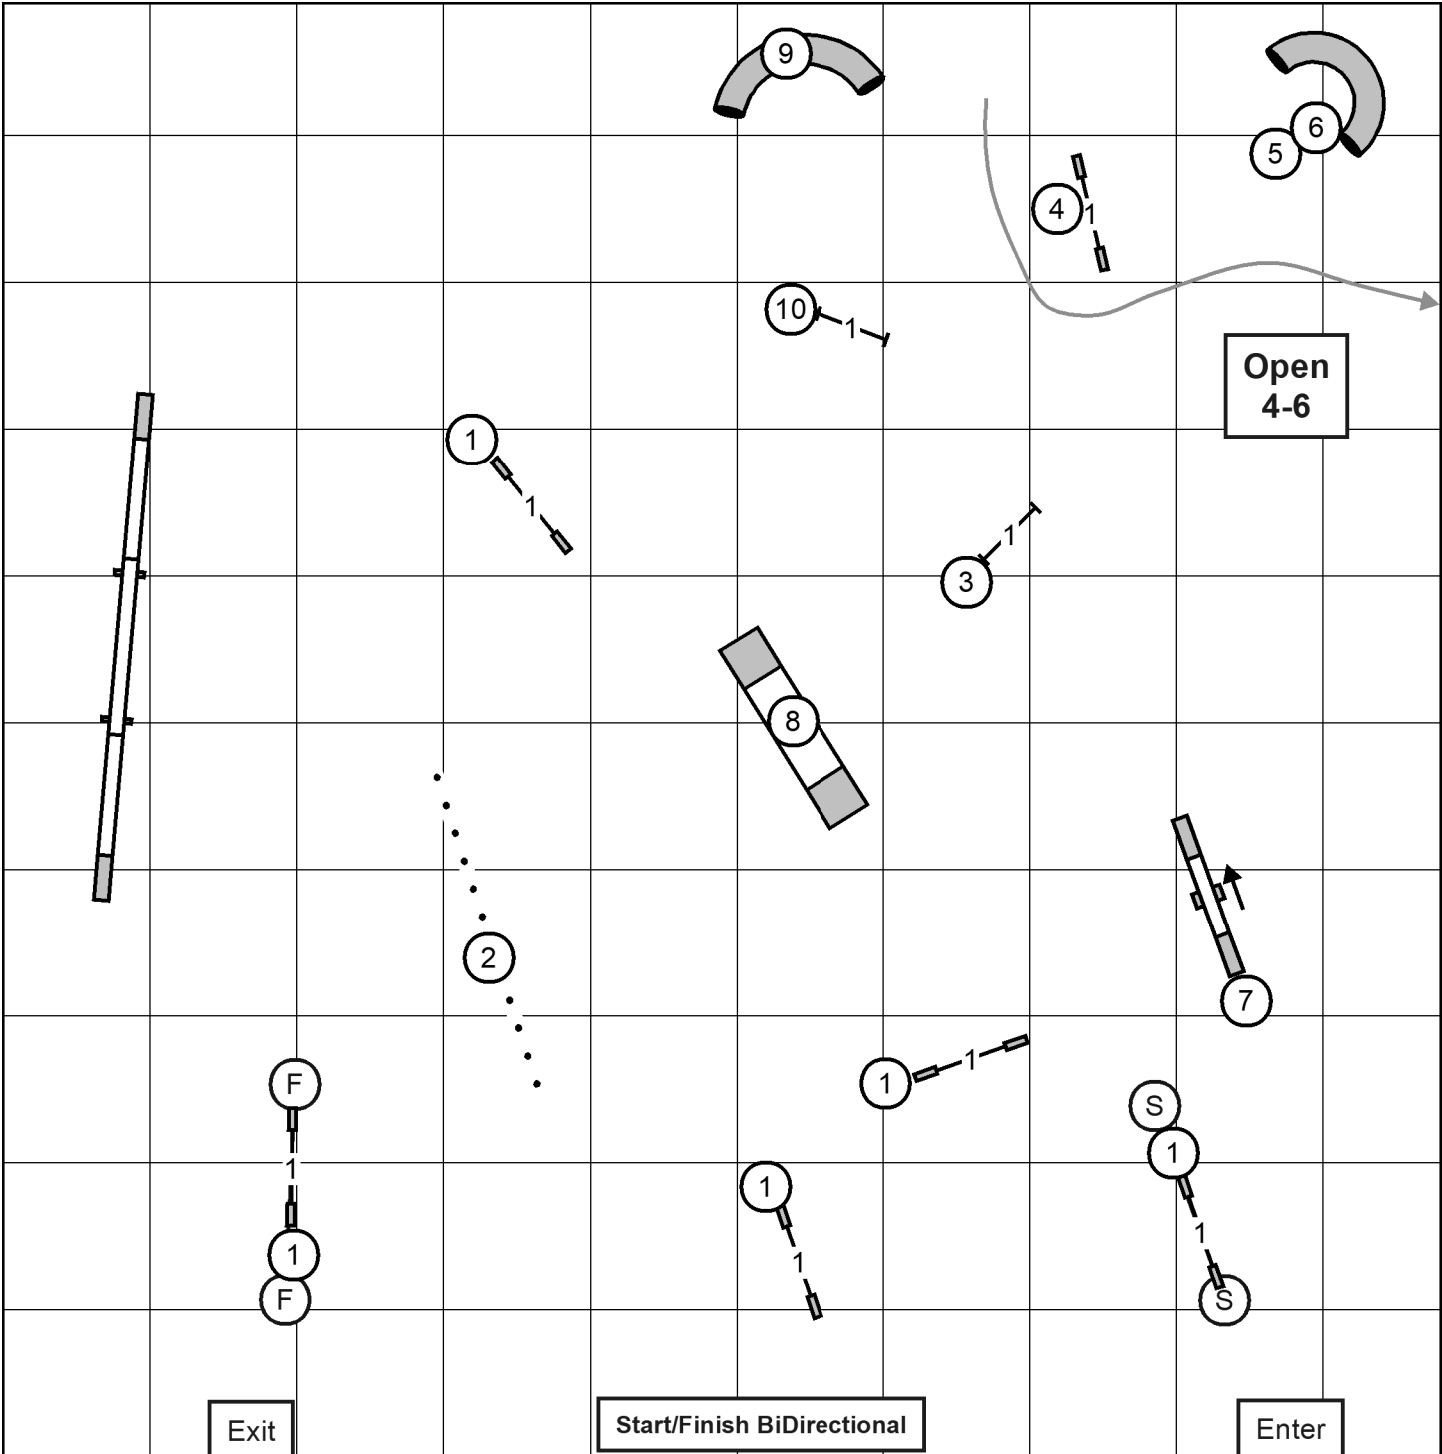

**Bell County Kennel Club**

Judge: Bob Jeffers

Friday: April 09, 2021

**FAST: Master/Excellent**

Inside: 98' x 99' on Packed Dirt

Electronic Timers

**Bell County Kennel Club**  
 Judge: Bob Jeffers  
 Friday: April 09, 2021

**FAST: Novice**  
 Inside: 98' x 99' on Packed Dirt  
 Electronic Timers

**Bell County Kennel Club**  
 Judge: Bob Jeffers  
 Friday: April 09, 2021

**FAST: Open**  
 Inside: 98' x 99' on Packed Dirt  
 Electronic Timers

**Bell County Kennel Club**

Judge: Bob Jeffers  
 Friday: April 09, 2021

**Standard: Master/Excellent**

Inside: 98' x 99' on Packed Dirt  
 Electronic Timers

**Bell County Kennel Club**

Judge: Bob Jeffers

Friday: April 09, 2021

**Standard: Premier**

Inside: 98' x 99' on Packed Dirt

Electronic Timers

**Bell County Kennel Club**

Judge: Bob Jeffers

Friday: April 09, 2021

**Standard: Open**

Inside: 98' x 99' on Packed Dirt