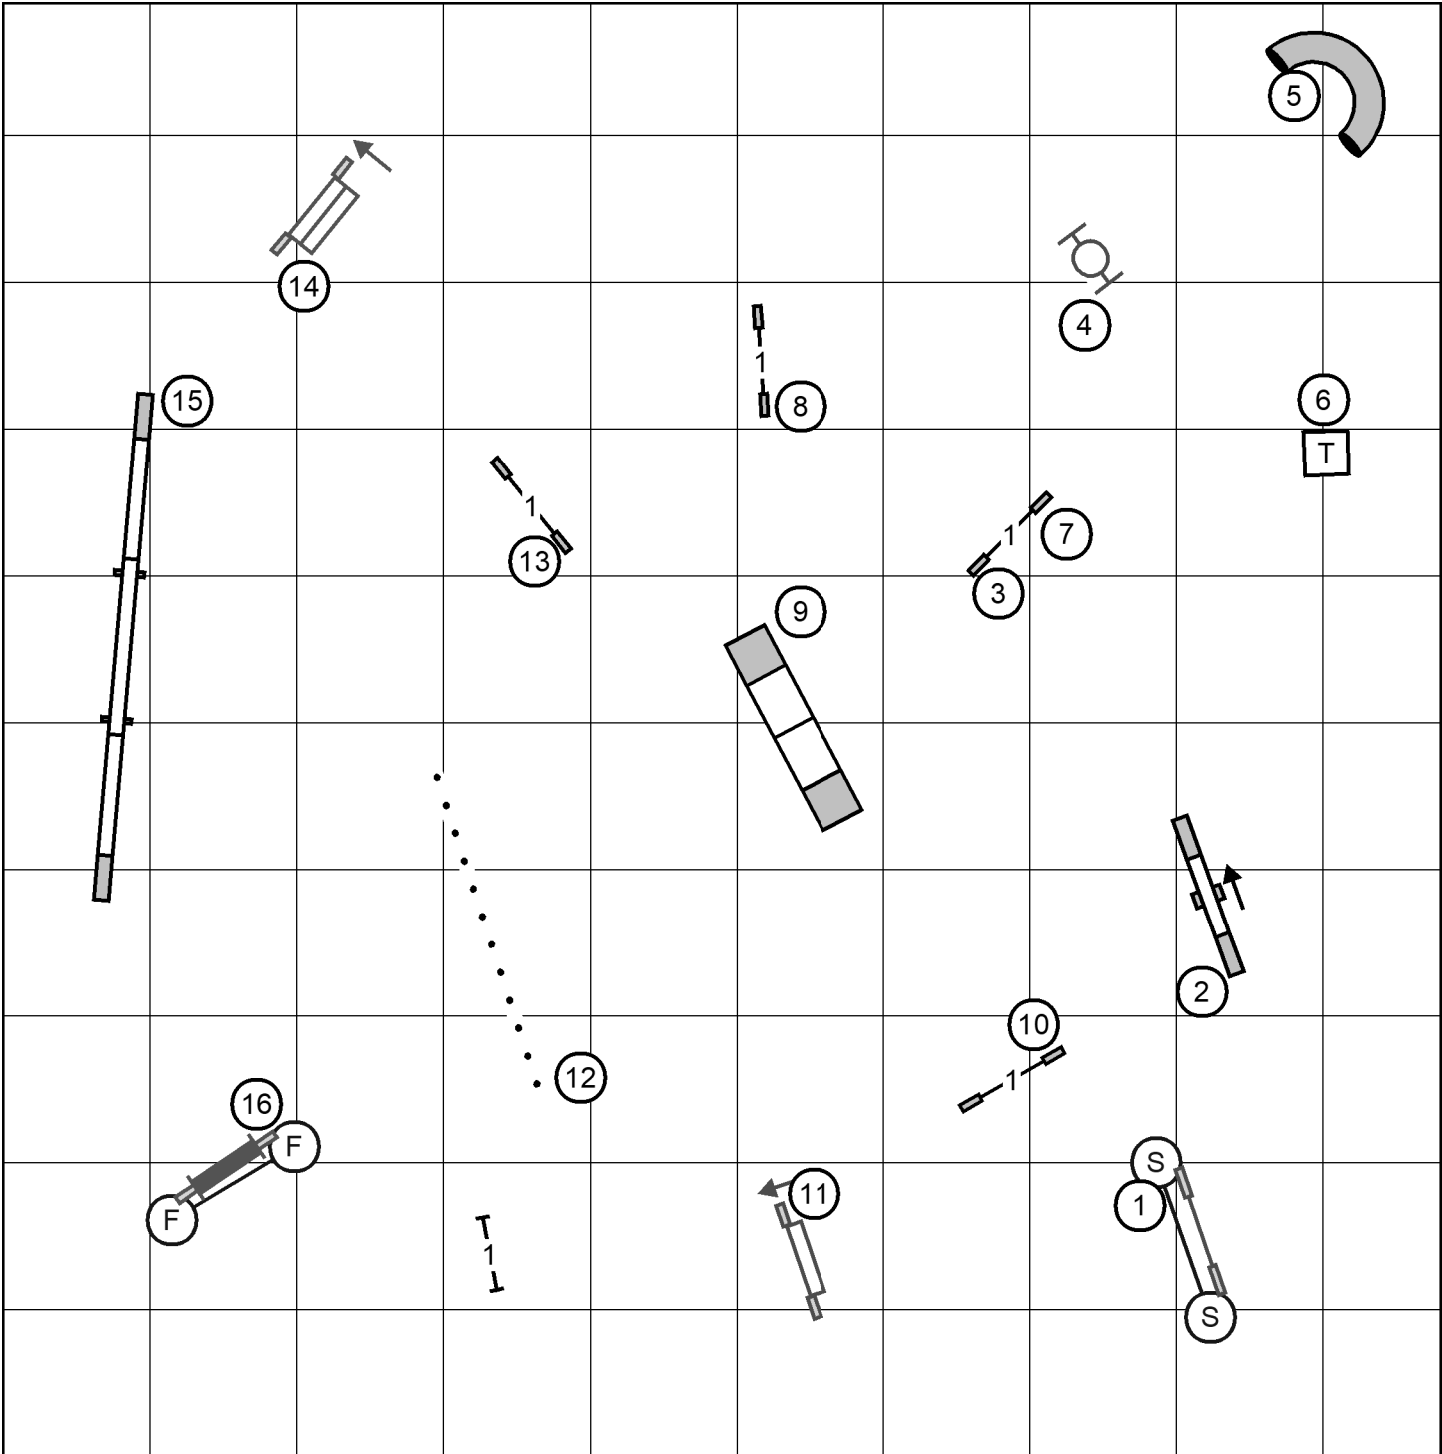

**Bell County Kennel Club**

Judge: Bob Jeffers

Friday: April 09, 2021

**FAST: Master/Excellent**

Inside: 98' x 99' on Packed Dirt

Electronic Timers

**Bell County Kennel Club**  
 Judge: Bob Jeffers  
 Friday: April 09, 2021

**FAST: Novice**  
 Inside: 98' x 99' on Packed Dirt  
 Electronic Timers

**Bell County Kennel Club**  
 Judge: Bob Jeffers  
 Friday: April 09, 2021

**FAST: Open**  
 Inside: 98' x 99' on Packed Dirt  
 Electronic Timers

**Bell County Kennel Club**

Judge: Bob Jeffers  
 Friday: April 09, 2021

**Standard: Master/Excellent**

Inside: 98' x 99' on Packed Dirt  
 Electronic Timers

**Bell County Kennel Club**

Judge: Bob Jeffers

Friday: April 09, 2021

**Standard: Premier**

Inside: 98' x 99' on Packed Dirt

Electronic Timers

**Bell County Kennel Club**

Judge: Bob Jeffers

Friday: April 09, 2021

**Standard: Open**

Inside: 98' x 99' on Packed Dirt