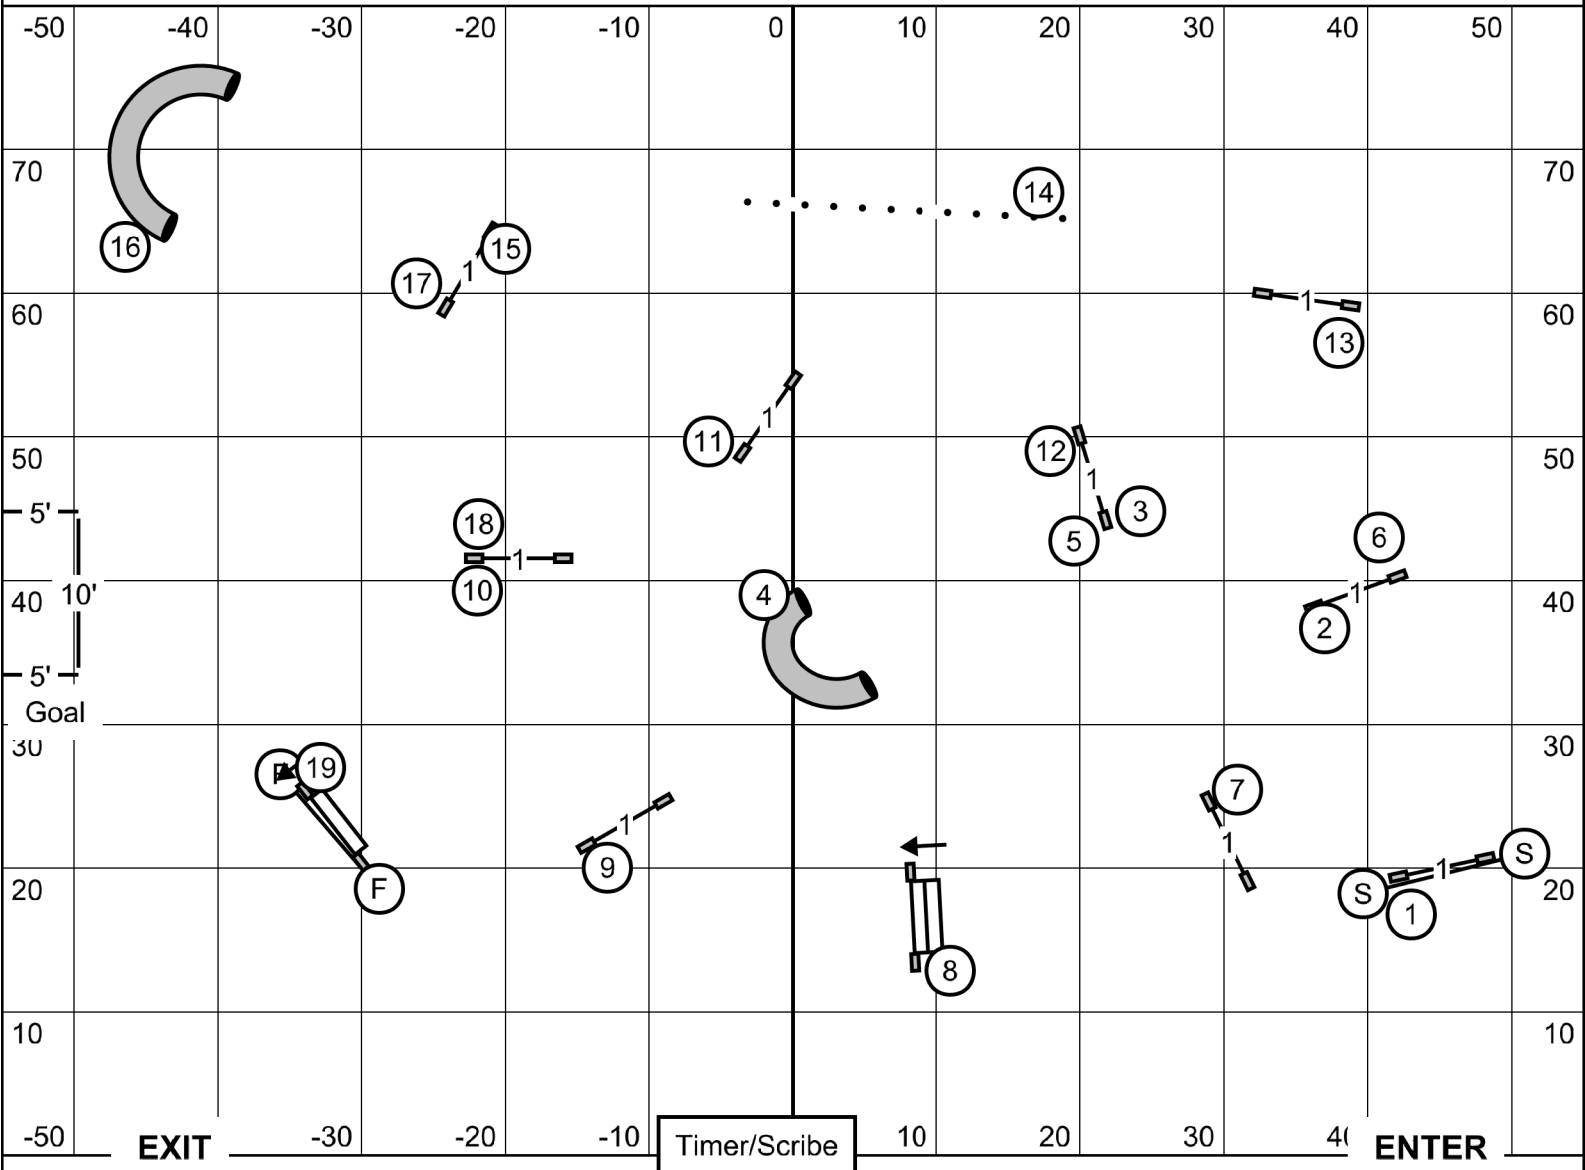

Dog Agility Association Of The Ozarks
Agility Trial - Lake County Youth Soccer
Springfield, Missouri
Saturday, June 6, 2026

Ring 2

2

Master Excellent JWW
Ring: 80' X 110'
Indoors on Turf

Judge: Candy Nettles

Please enter when the dog in the ring is at # 18