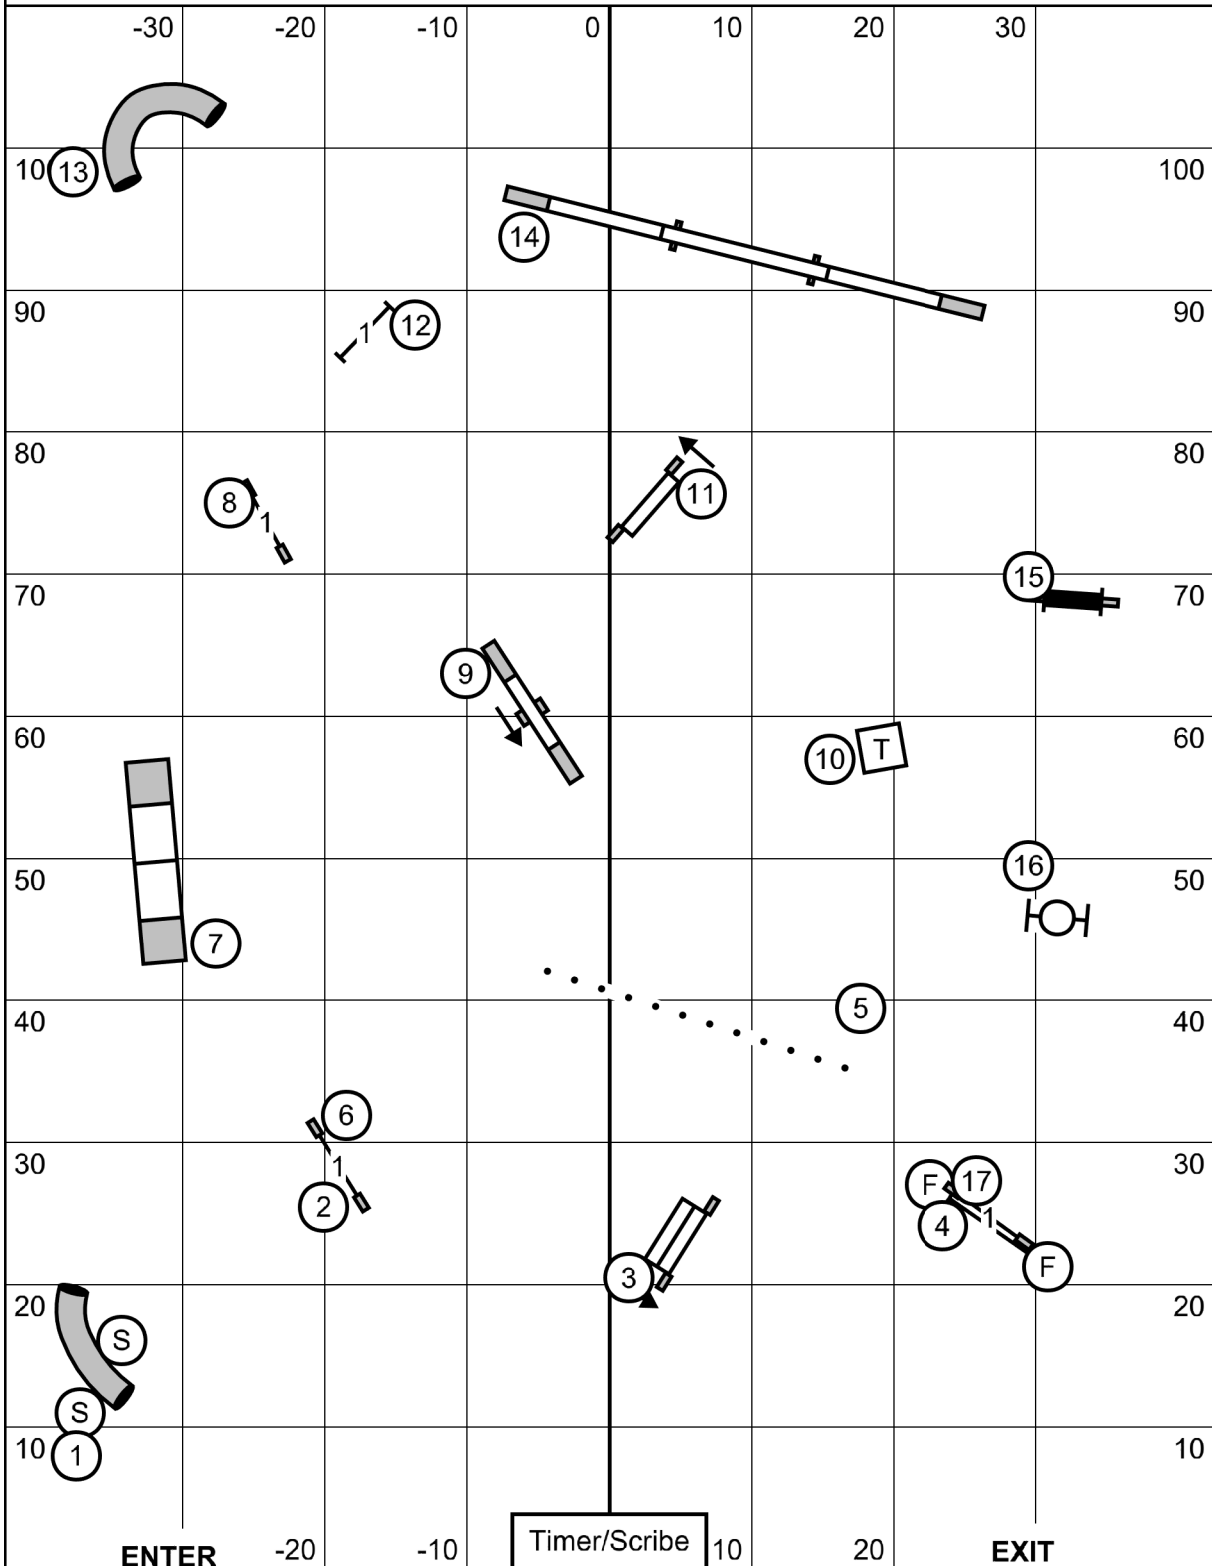

Please enter when the dog in the ring is at # 18

Dog Agility Association Of THE Ozarks
 Agility Trial - Lake County Youth Soccer
 Springfield, Missouri
 Saturday June 6, 2026

Ring 1

1

Premier Standard
 Ring: 85' X 110'
 Indoors on turf
 Judge: Candy Nettles

Please enter when the dog in the ring is at # 16

Dog Agility Association Of The Ozarks
 Agility Trial - Lake County Youth Soccer
 Springfield, Missouri
 Saturday June 6, 2026

Ring 1

1

Premier Standard
 Ring: 85' X 110'
 Indoors on turf
 Judge: Candy Nettles

Please enter when the dog in the ring is at # 16

Dog Agility Association Of The Ozarks
 Agility Trial - Lake County Youth Soccer
 Springfield, Missouri
 Saturday June 6, 2026

Ring 1

3

Open Standard
 Ring: 85' X 110'
 Indoors on turf
 Judge: Candy Nettles