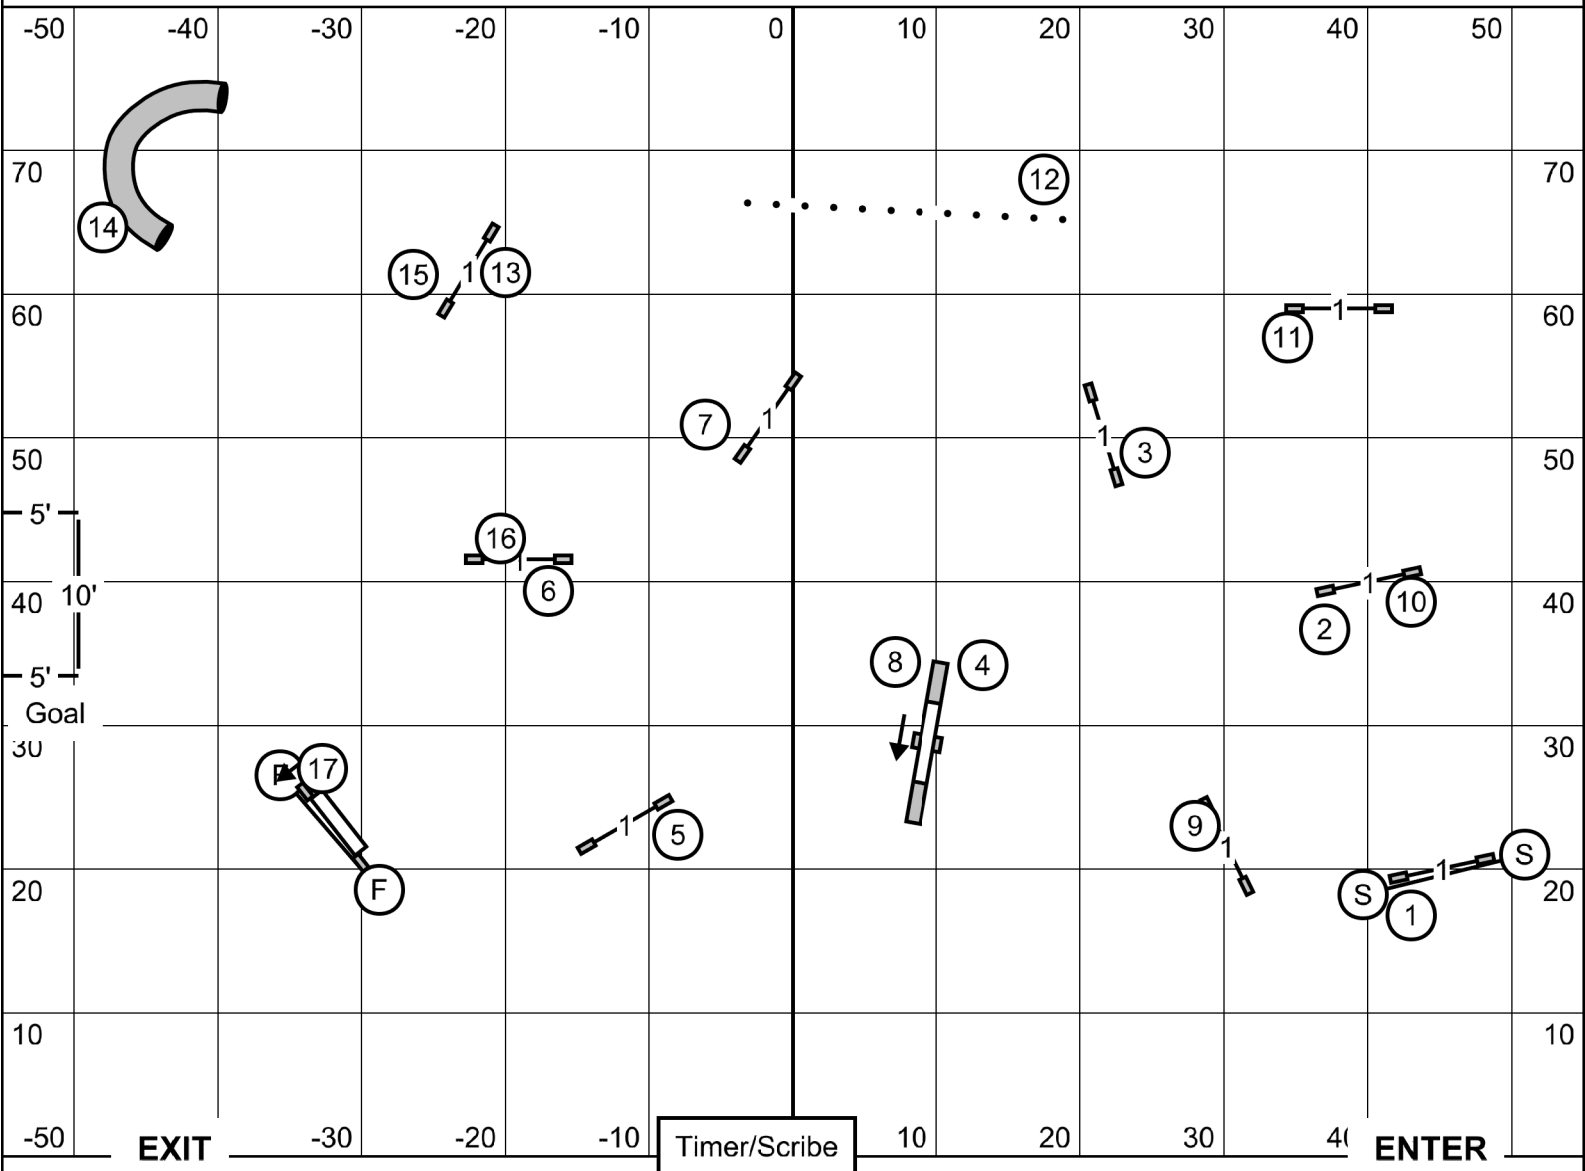

Dog Agility Association Of THE Ozarks
 Agility Trial - Lake County Youth Soccer
 Springfield, Missouri
 Saturday, June 6, 2026

Ring 2

1

Time 2 Beat
 Ring: 80' X 110'
 Indoors on Turf
 Judge: Candy Nettles

Please enter when the dog in the ring is at # 18

Dog Agility Association Of THE Ozarks
 Agility Trial - Lake County Youth Soccer
 Springfield, Missouri
 Saturday June 6, 2026

Ring 1

1

Premier Standard
 Ring: 85' X 110'
 Indoors on turf
 Judge: Candy Nettles

Please enter when the dog in the ring is at # 16

Dog Agility Association Of The Ozarks
 Agility Trial - Lake County Youth Soccer
 Springfield, Missouri
 Saturday June 6, 2026

Ring 1

1

Premier Standard
 Ring: 85' X 110'
 Indoors on turf
 Judge: Candy Nettles