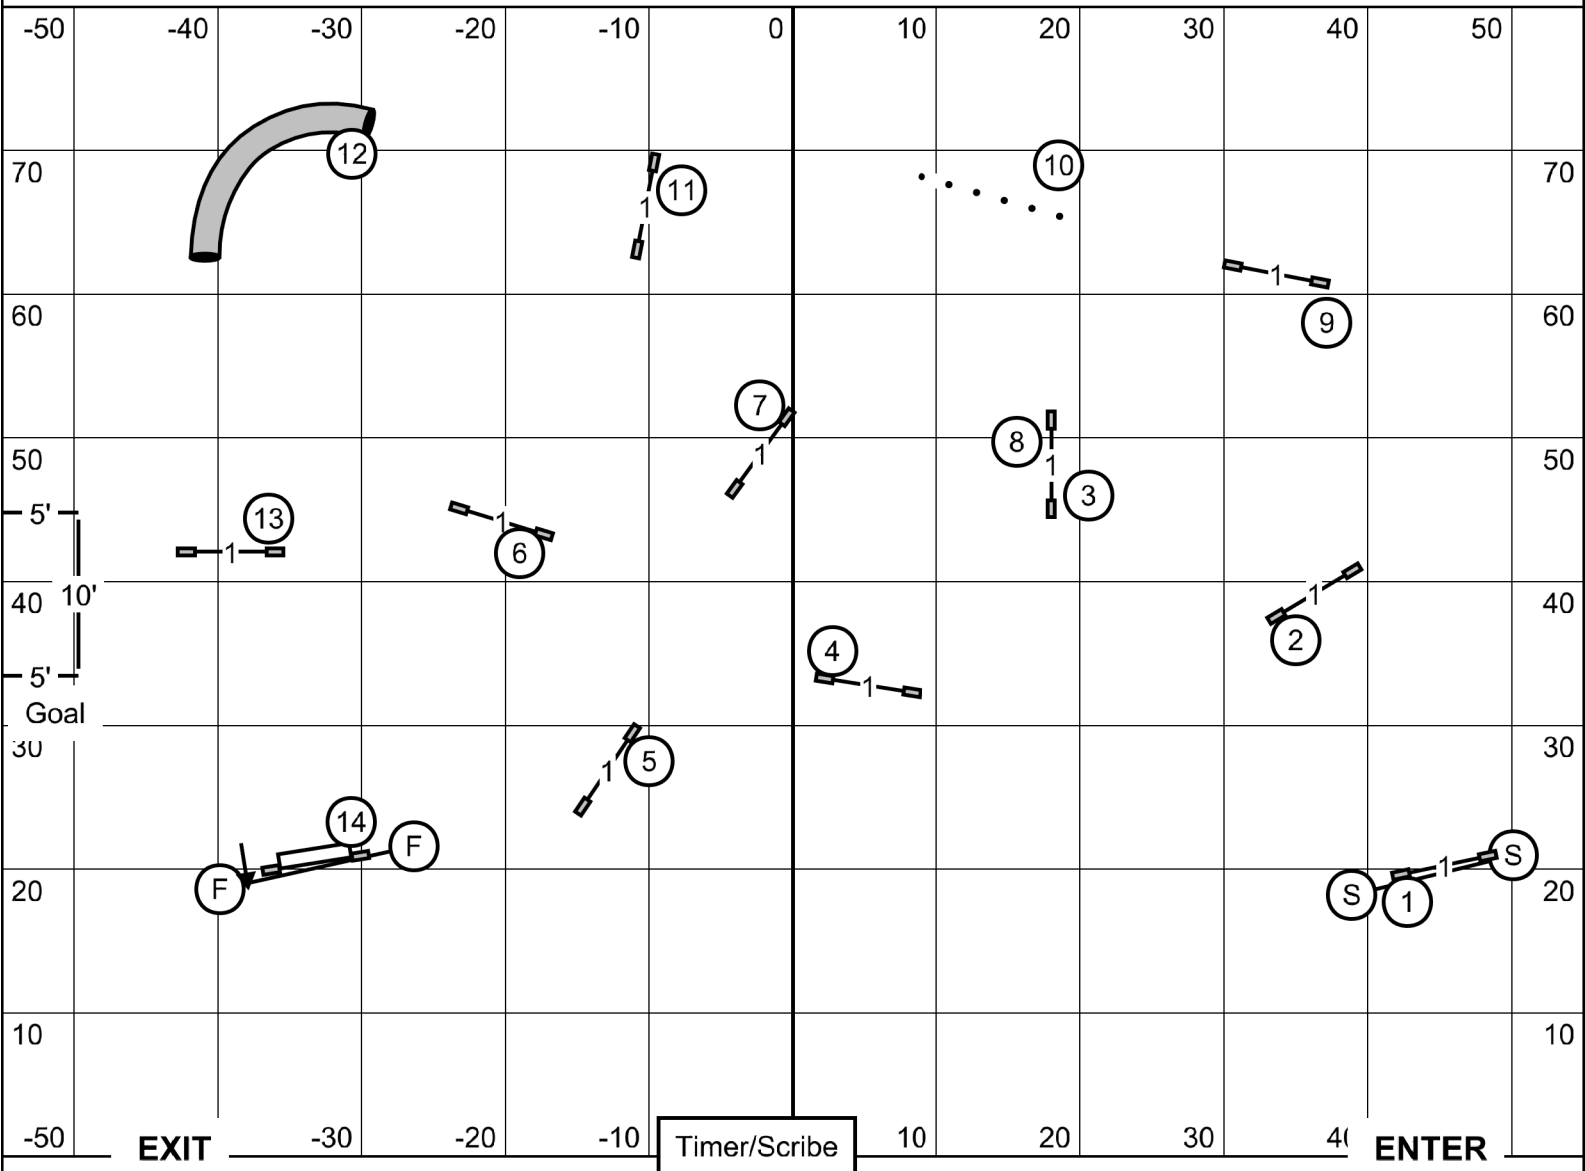

3

Open JWW
 Ring: 80' X 110'
 Indoors on Turf
 Judge: Candy Nettles

Please enter when the dog in the ring is at # 15

Dog Agility Association Of The Ozarks
 Agility Trial - Lake County Youth Soccer
 Springfield, Missouri
 Saturday, June 6, 2026

Ring 2

4

Novice JWW
 Ring: 80' X 110'
 Indoors on Turf
 Judge: Candy Nettles

EXIT

Timer/Scribe

ENTER

Please enter when the dog in the ring is at # 13