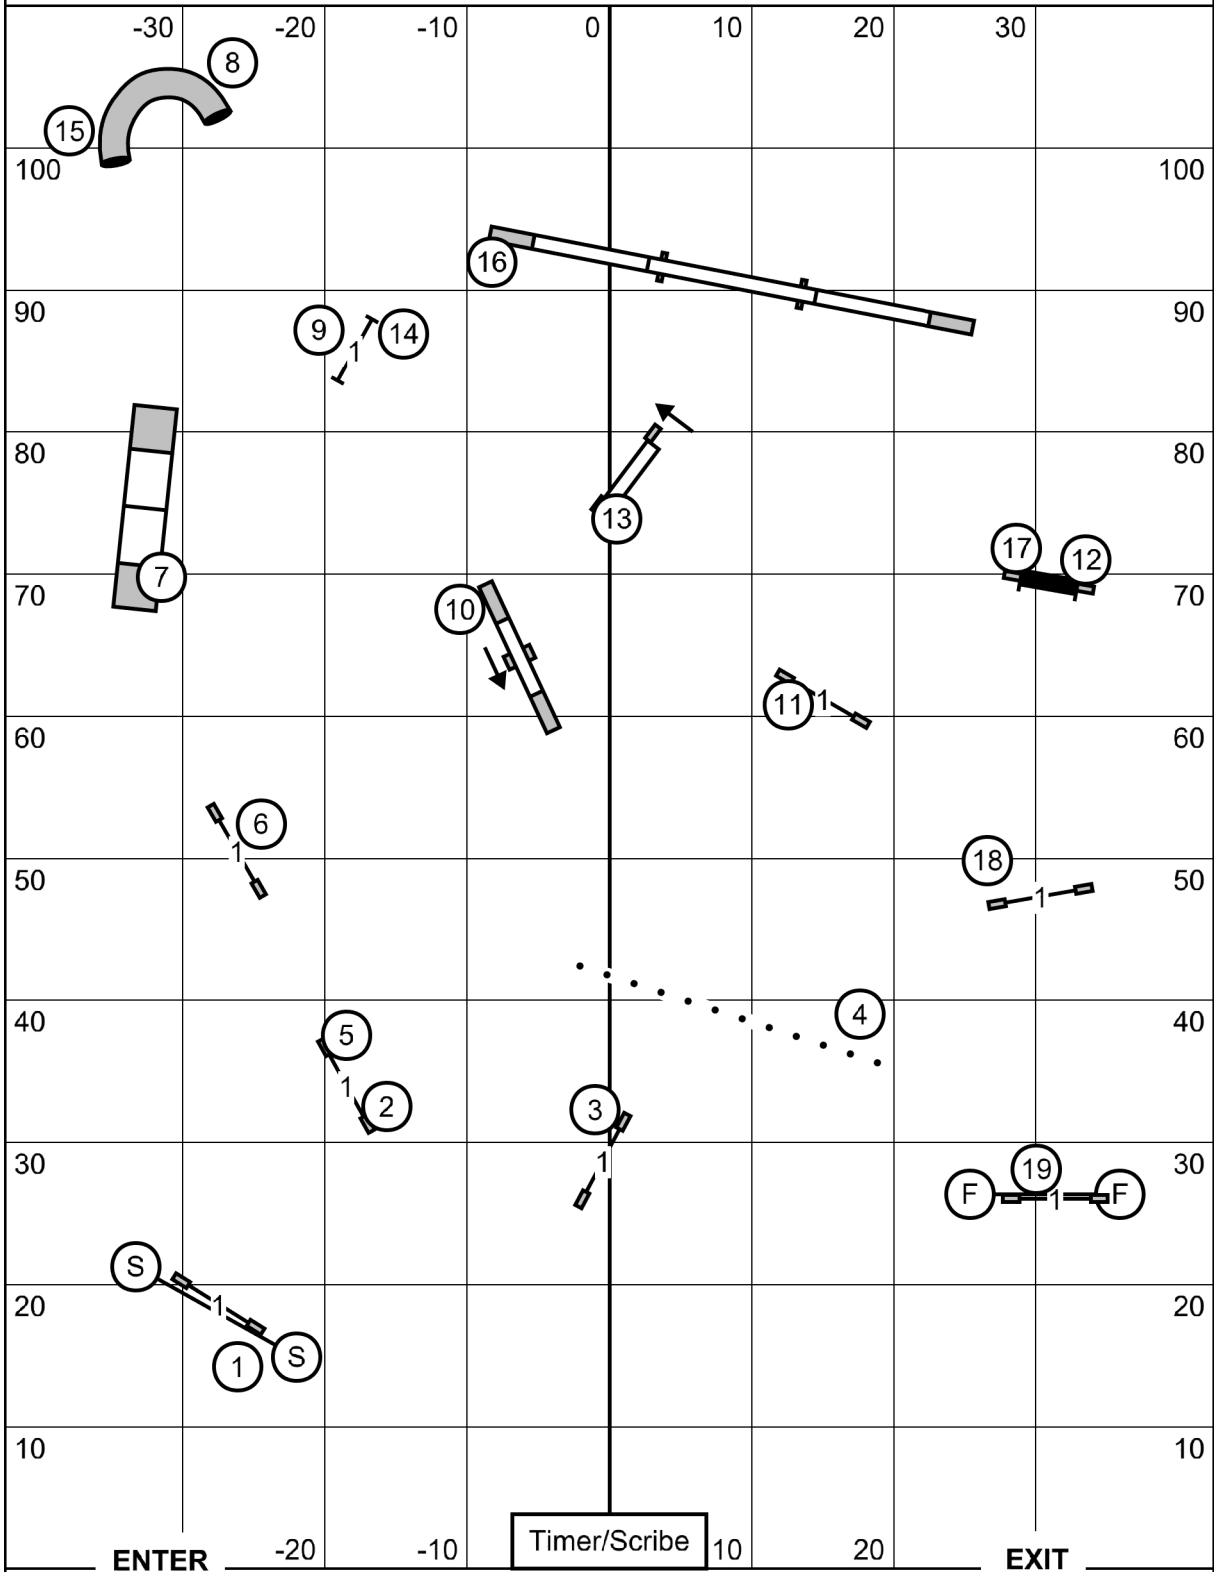

Dog Agility Association Of THE Ozarks
 Agility Trial - Lake County Youth Soccer
 Springfield, Missouri
 Saturday, June 6, 2026

Ring 2

1

Time 2 Beat
 Ring: 80' X 110'
 Indoors on Turf
 Judge: Candy Nettles

Please enter when the dog in the ring is at # 18

Dog Agility Association Of THE Ozarks
 Agility Trial - Lake County Youth Soccer
 Springfield, Missouri
 Saturday June 6, 2026

Ring 1

1

Premier Standard
 Ring: 85' X 110'
 Indoors on turf
 Judge: Candy Nettles

Please enter when the dog in the ring is at # 16

Dog Agility Association Of The Ozarks
 Agility Trial - Lake County Youth Soccer
 Springfield, Missouri
 Saturday June 6, 2026

Ring 1

1

Premier Standard
 Ring: 85' X 110'
 Indoors on turf
 Judge: Candy Nettles

Please enter when the dog in the ring is at # 16

Dog Agility Association Of The Ozarks
 Agility Trial - Lake County Youth Soccer
 Springfield, Missouri
 Saturday June 6, 2026

Ring 1

3

Open Standard
 Ring: 85' X 110'
 Indoors on turf
 Judge: Candy Nettles