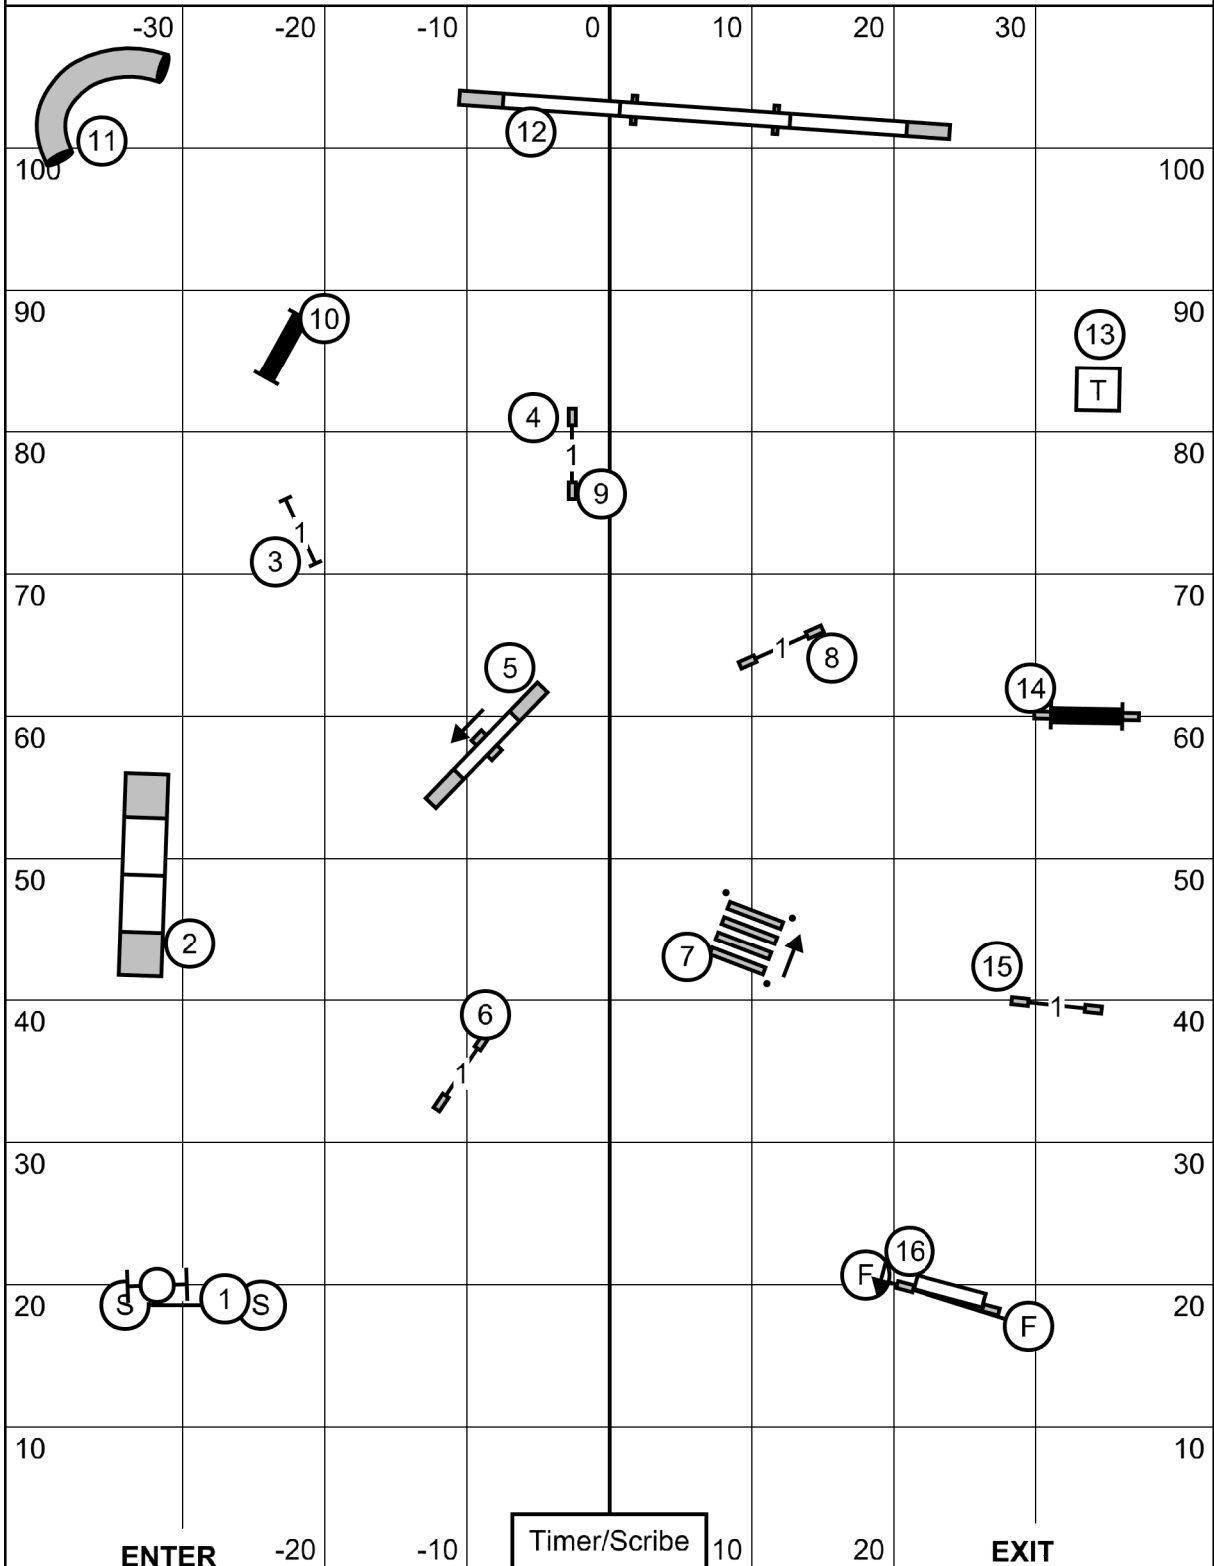

Dog Agility Association Of The Ozarks
Agility Trial - Lake County Youth Soccer
Springfield, Missouri
Saturday June 6, 2026

Ring 1

4

Novice Standard
Ring: 85' X 110'
Indoors on turf
Judge: Candy Nettles

Please enter when the dog in the ring is at # 13