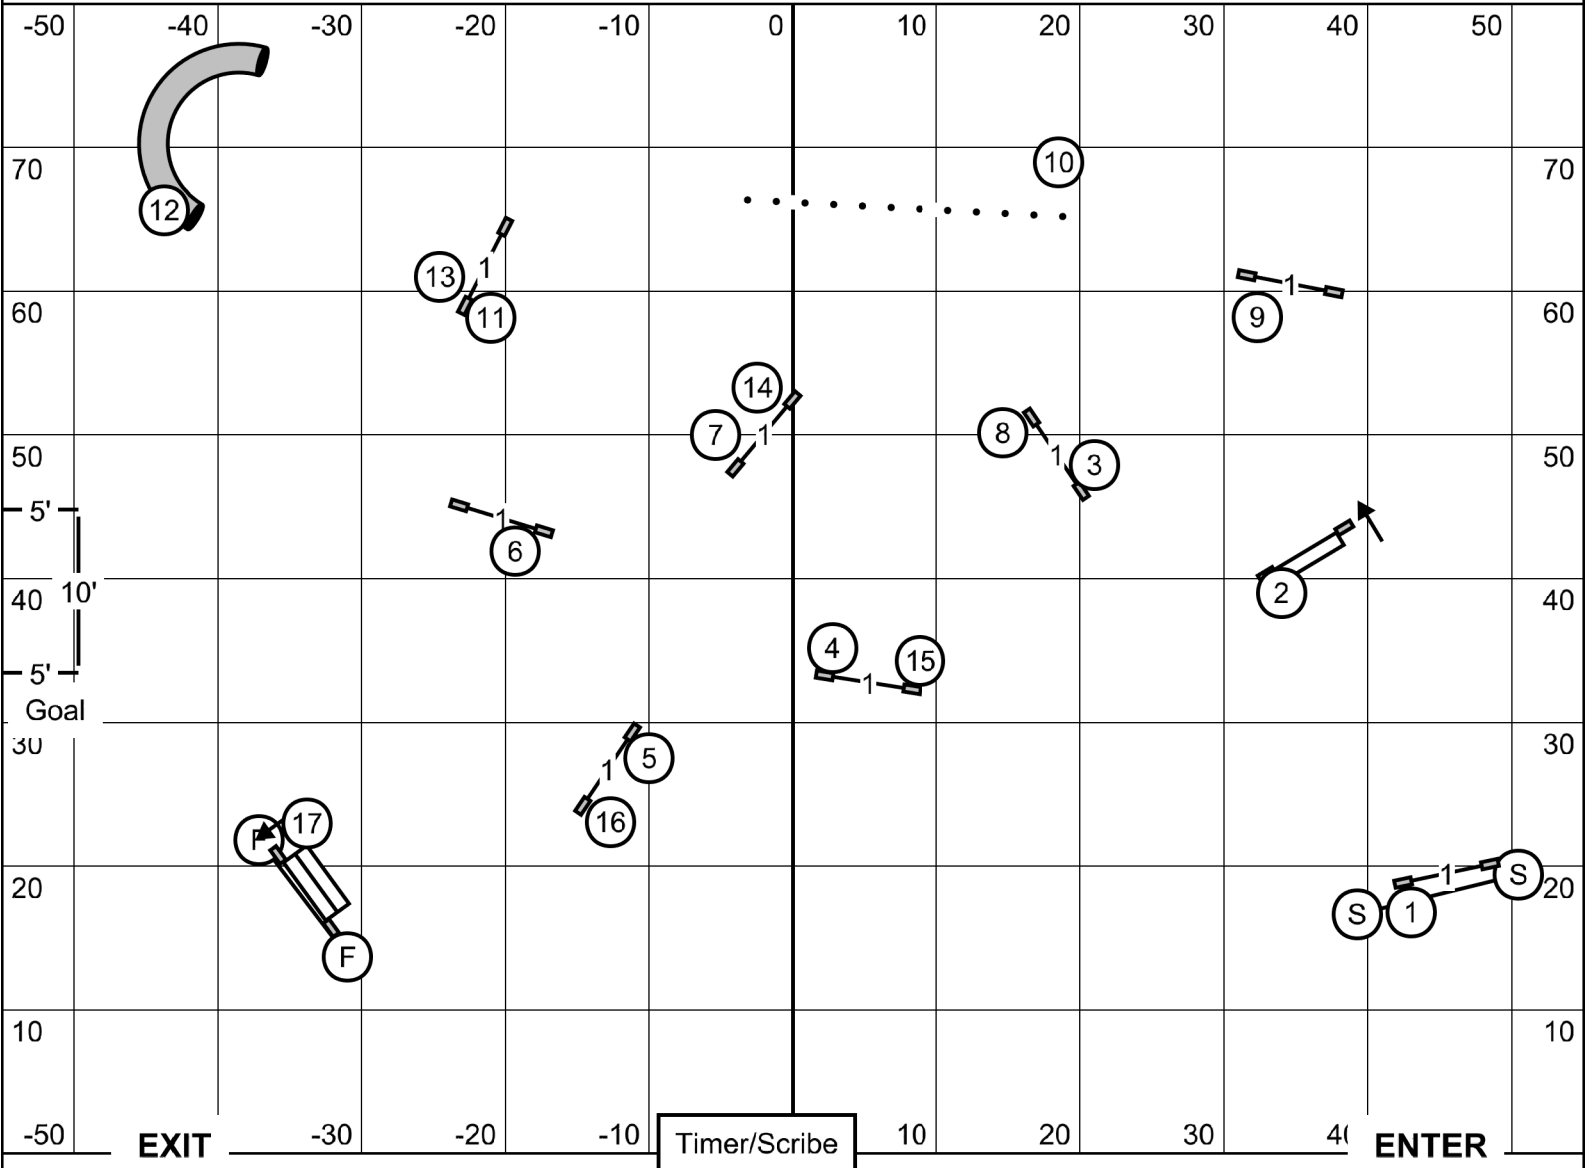

Judge: Candy Nettles

Please enter when the dog in the ring is at # 18

Dog Agility Association Of THE Ozarks
 Agility Trial - Lake County Youth Soccer
 Springfield, Missouri
 Saturday, June 6, 2026

Ring 2

3

Open JWW
 Ring: 80' X 110'
 Indoors on Turf
 Judge: Candy Nettles

Please enter when the dog in the ring is at # 15

Dog Agility Association Of The Ozarks
 Agility Trial - Lake County Youth Soccer
 Springfield, Missouri
 Saturday, June 6, 2026