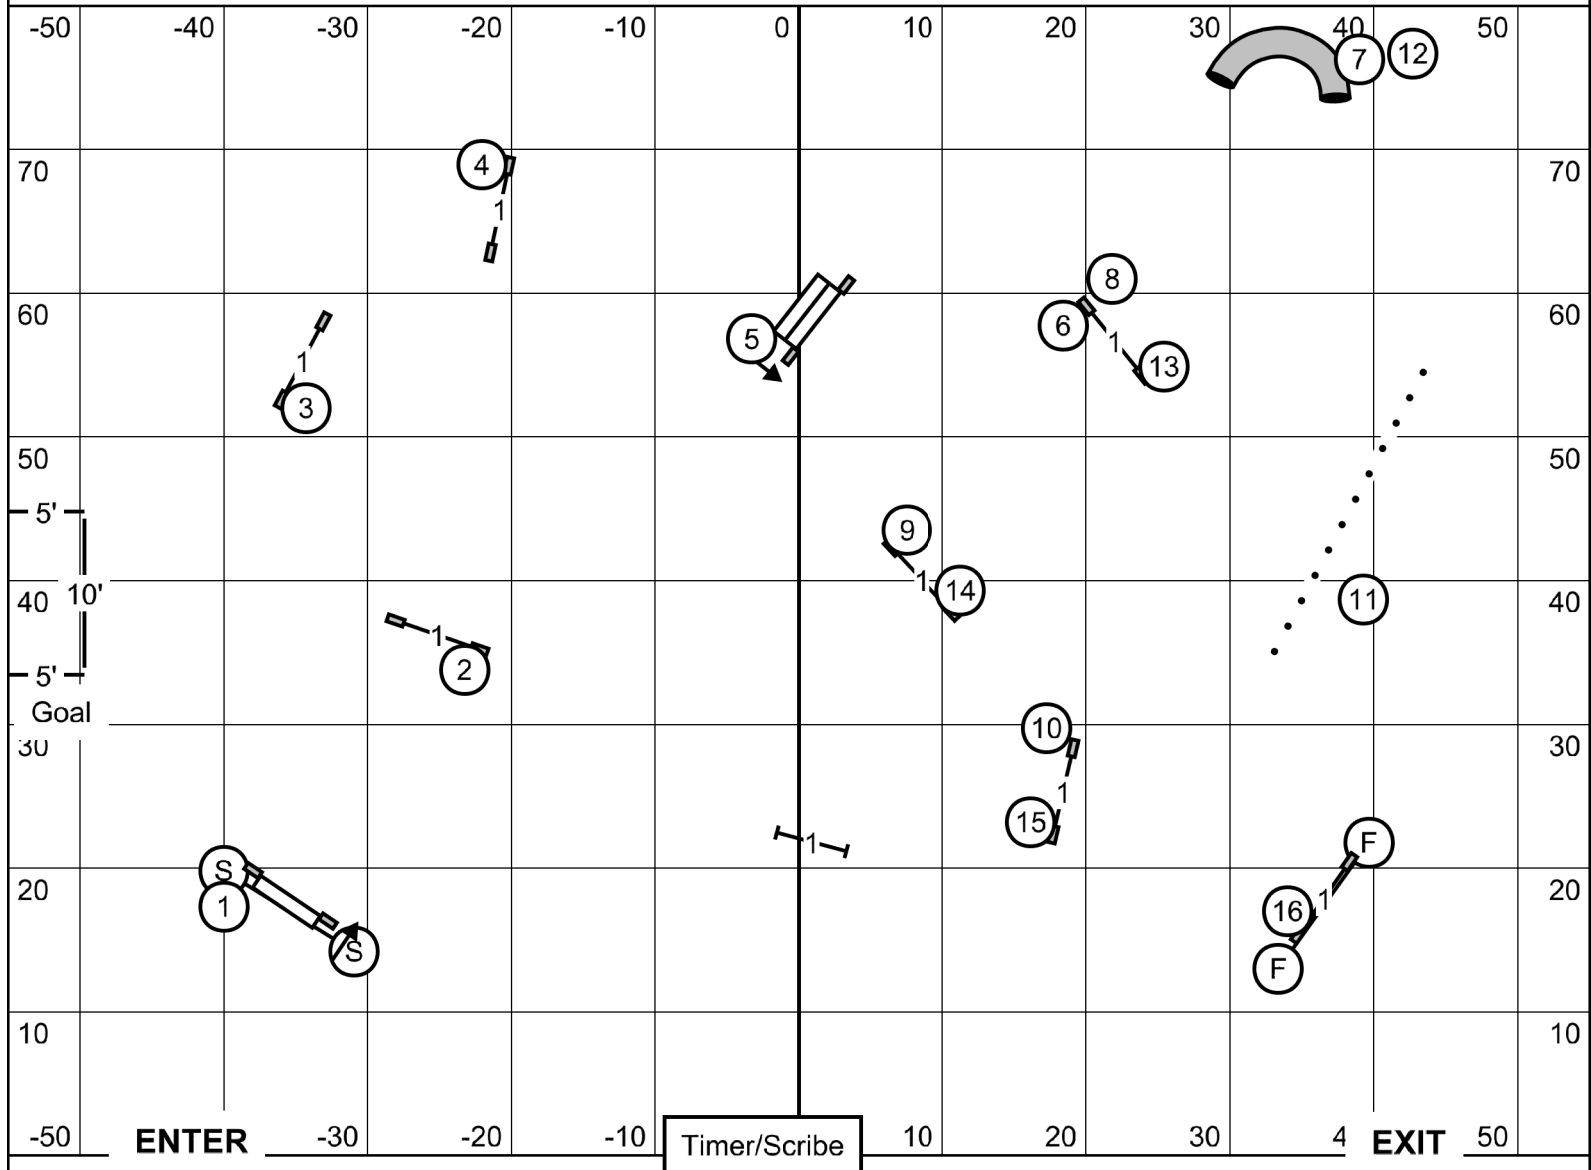

Dog Agility Association Of The Ozarks
 Agility Trial - Lake County Youth Soccer
 Springfield, Missouri
 Sunday, June 7, 2026

Ring 2

2

Master Excellent JWW

Ring: 80' X 110'
 Indoors on Turf

Judge: Candy Nettles

Please enter when the dog in the ring is at # 18

Dog Agility Association Of THE Ozarks
 Agility Trial - Lake County Youth Soccer
 Springfield, Missouri
 Sunday, June 7, 2026

Ring 2

3

Open JWW
 Ring: 80' X 110'
 Indoors on Turf
 Judge: Candy Nettles