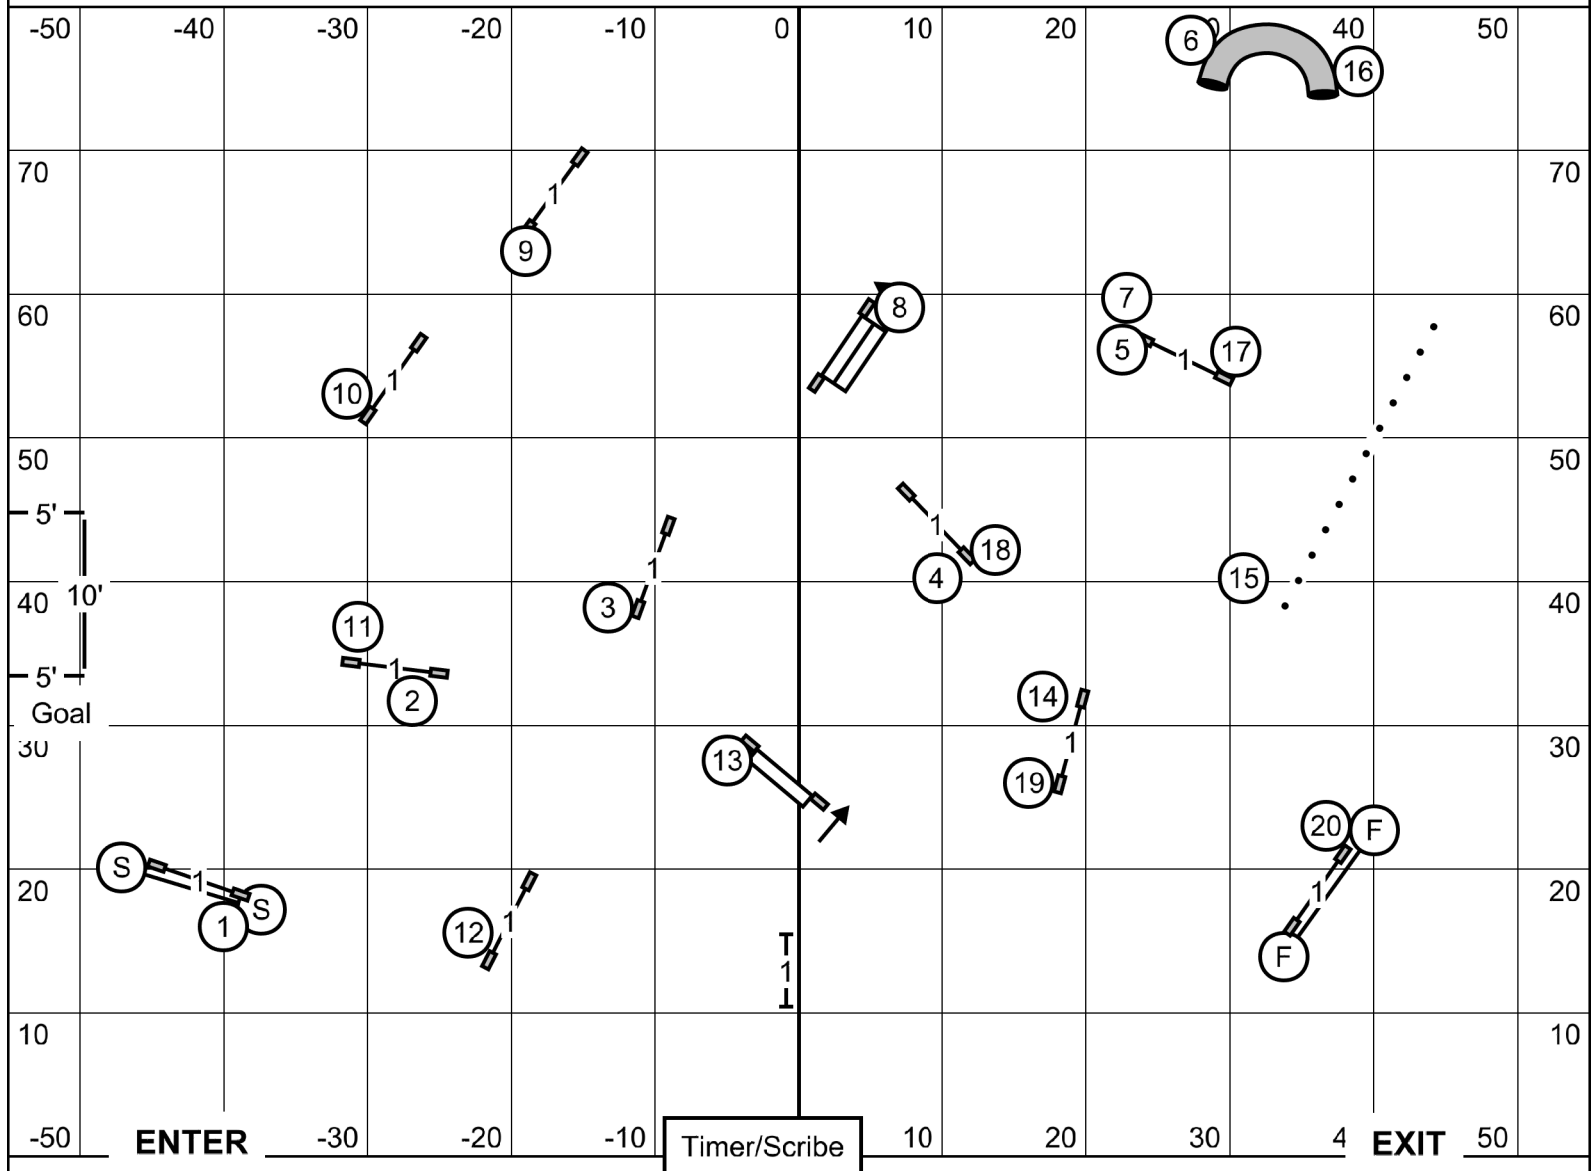

Dog Agility Association Of The Ozarks
 Agility Trial - Lake County Youth Soccer
 Springfield, Missouri
 Sunday, June 7, 2026

Ring 2

2

Master Excellent JWW

Ring: 80' X 110'
 Indoors on Turf

Judge: Candy Nettles

Please enter when the dog in the ring is at # 18

Dog Agility Association Of THE Ozarks
 Agility Trial - Lake County Youth Soccer
 Springfield, Missouri
 Sunday, June 7, 2026

Ring 2

3

Open JWW
 Ring: 80' X 110'
 Indoors on Turf
 Judge: Candy Nettles