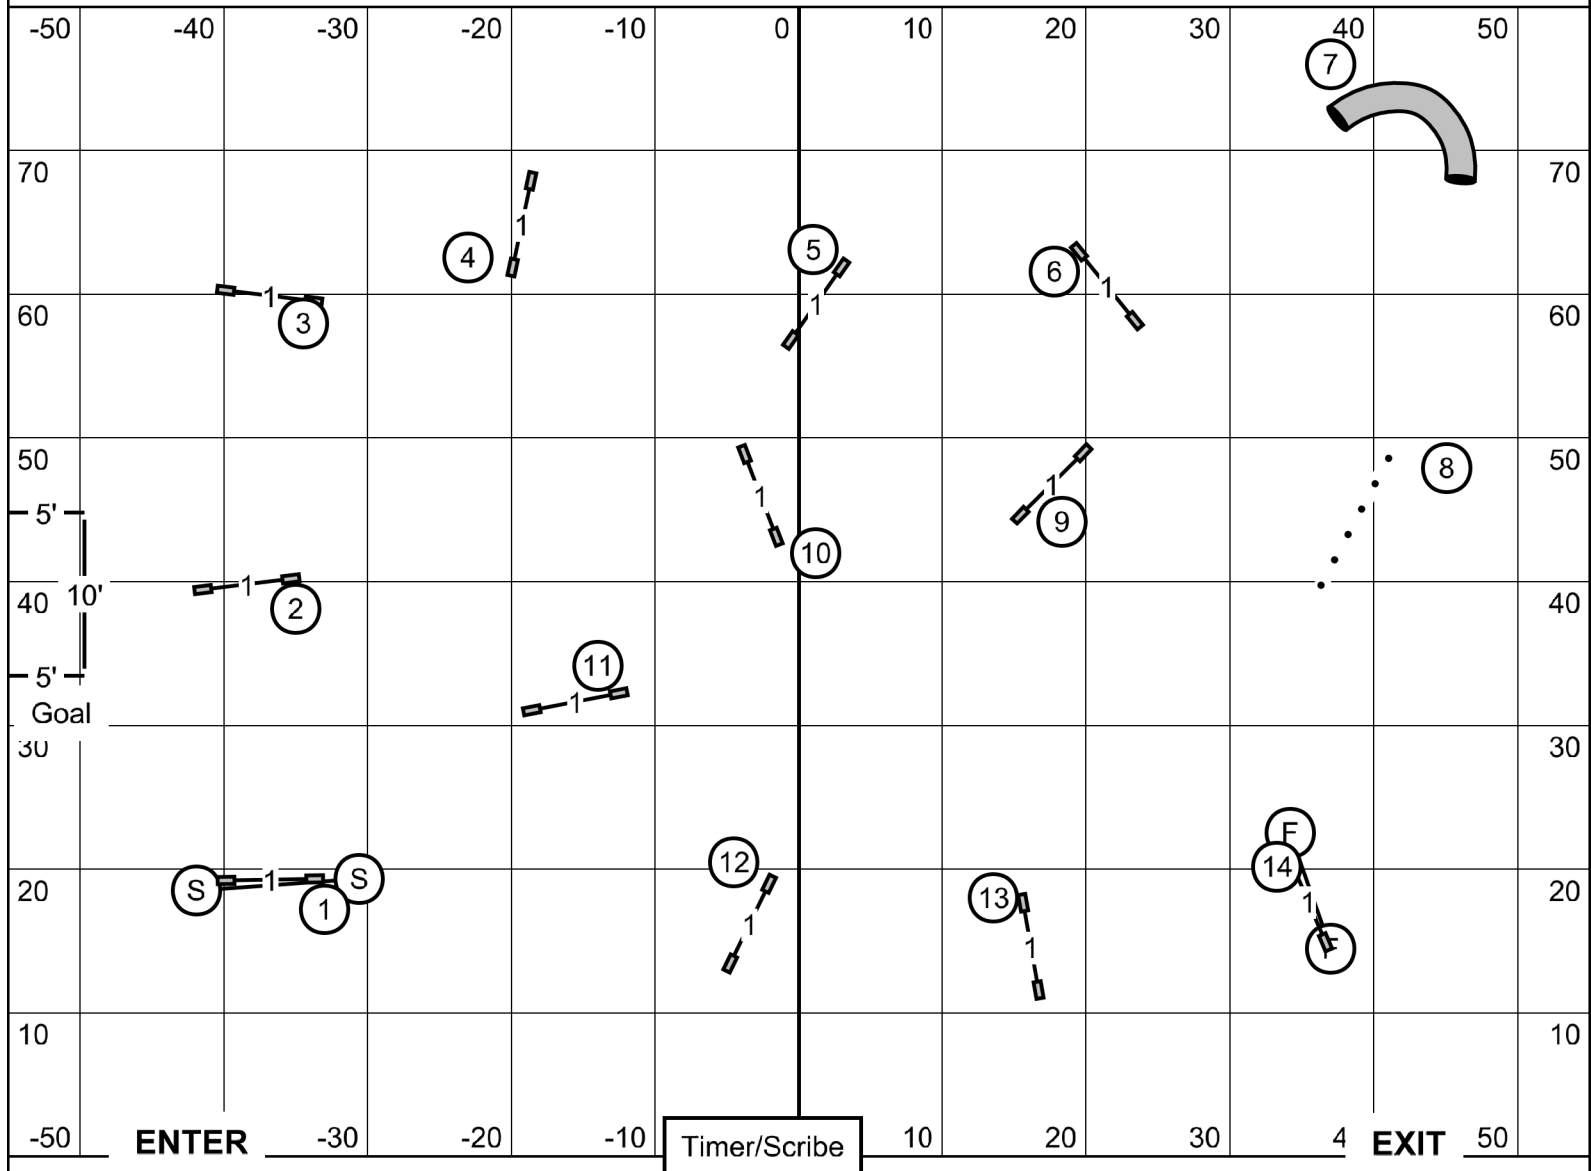

Dog Agility Association Of THE Ozarks
Agility Trial - Lake County Youth Soccer
Springfield, Missouri
Sunday, June 7, 2026

Ring 2

4

Novice JWW
Ring: 80' X 110'
Indoors on Turf
Judge: Candy Nettles

ENTER

Timer/Scribe

EXIT

Please enter when the dog in the ring is at # 13