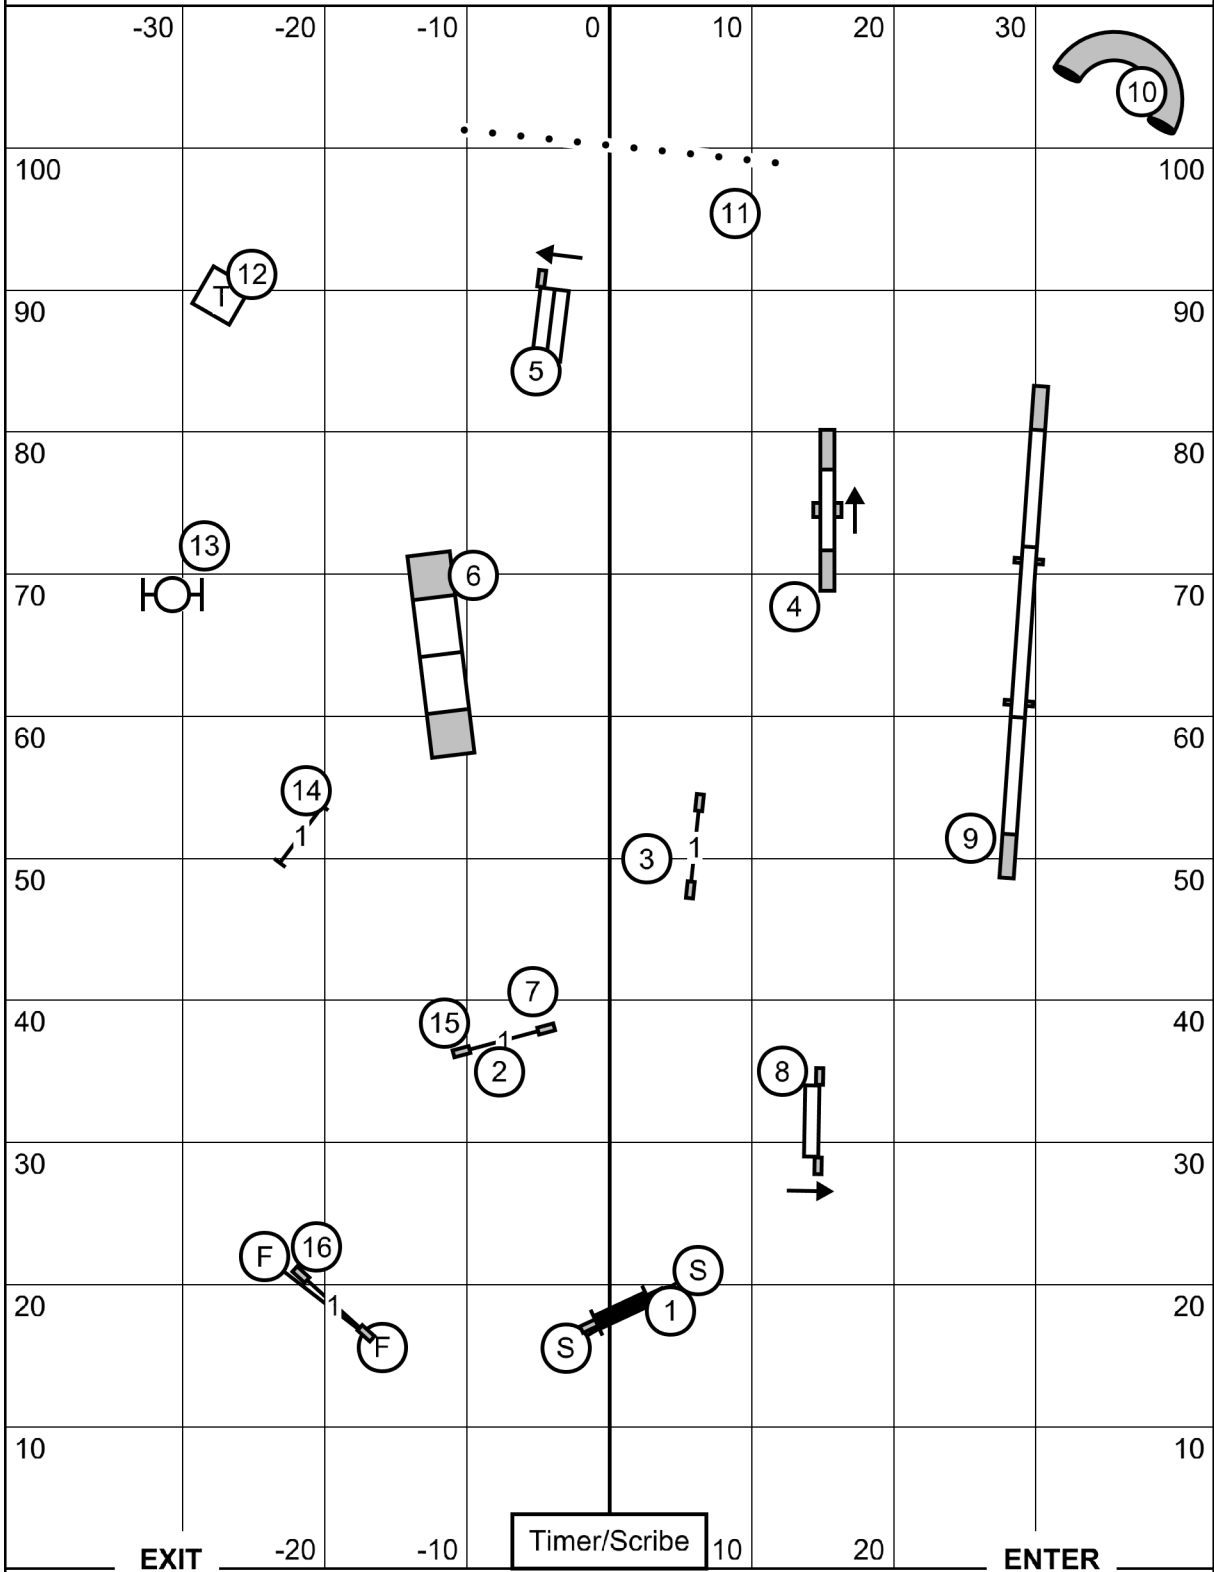

Dog Agility Association Of THE Ozarks
Agility Trial - Lake County Youth Soccer
Springfield, Missouri
Sunday, June 7, 2026

Ring 1

3

Open Standard
Ring: 85' X 110'
Indoors on turf
Judge: Candy Nettles

Please enter when the dog in the ring is at # 16