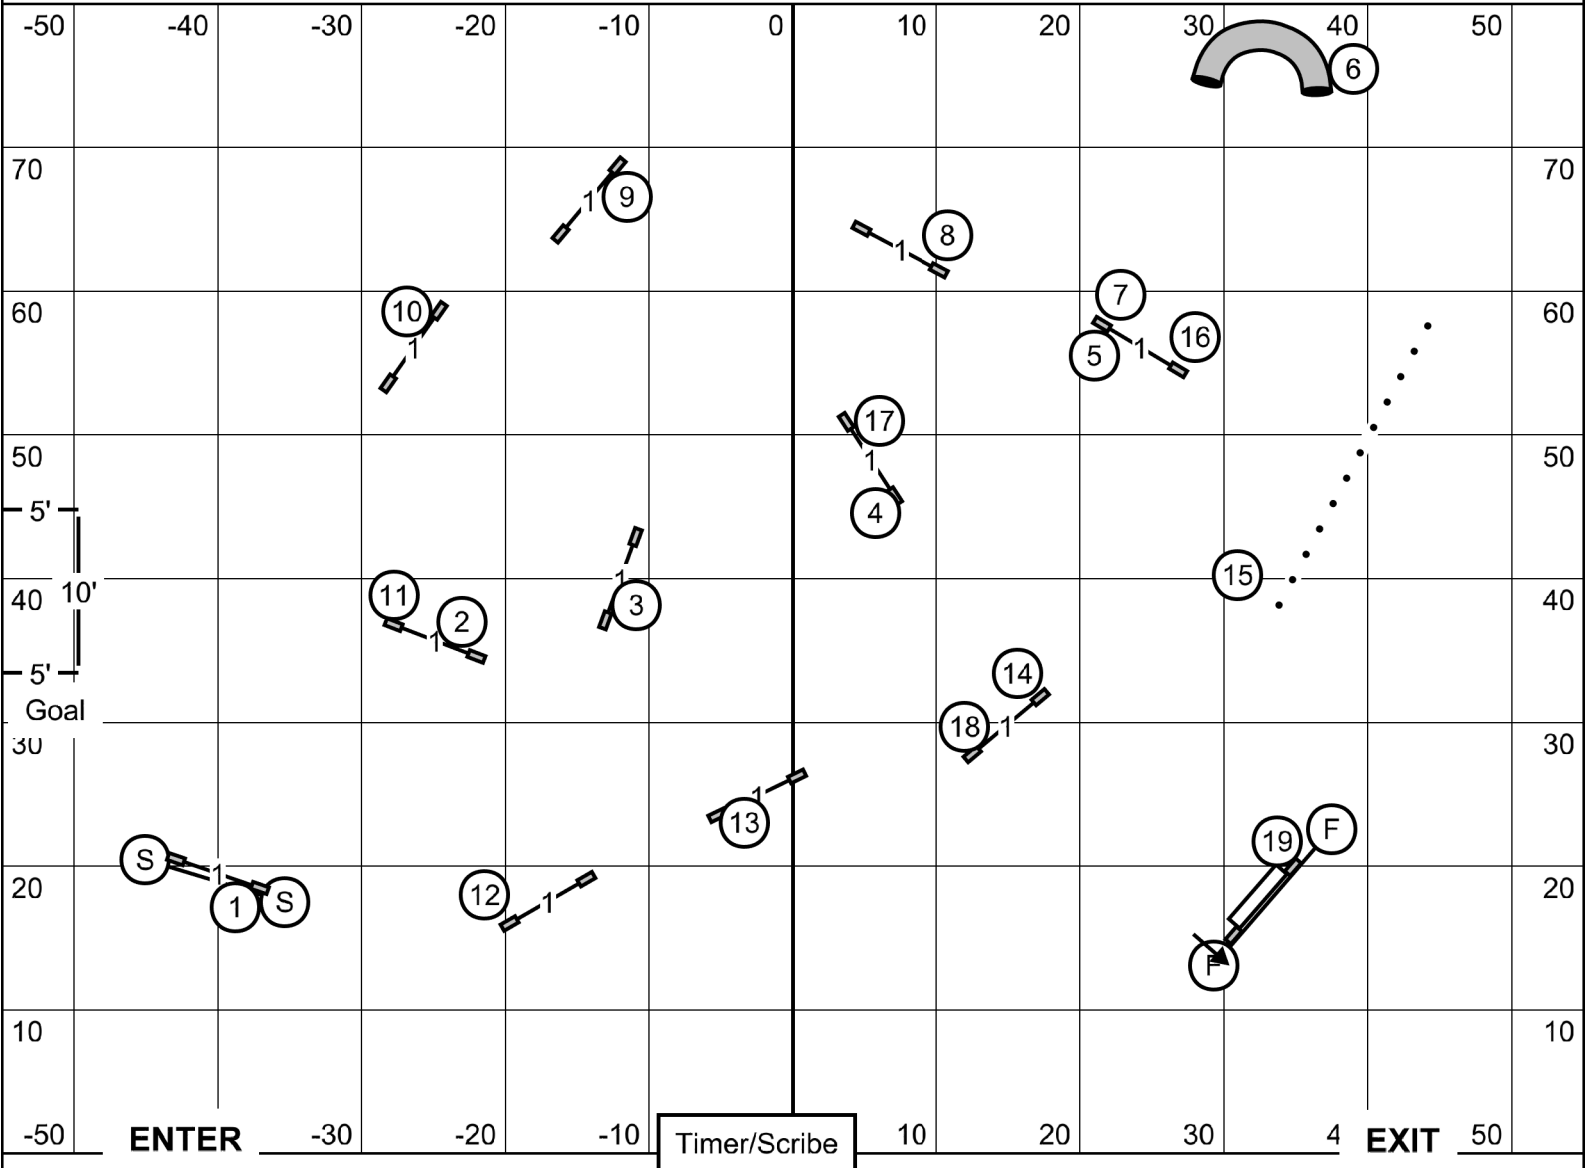

Dog Agility Association Of The Ozarks
 Agility Trial - Lake County Youth Soccer
 Springfield, Missouri
 Sunday, June 7, 2026

Ring 1

1

Time 2 Beat
 Ring: 85' X 110'
 Indoors on turf
 Judge: Candy Nettles

Please enter when the dog in the ring is at # 16

Dog Agility Association Of The Ozarks
 Agility Trial - Lake County Youth Soccer
 Springfield, Missouri
 Sunday, June 7, 2026

Ring 2

1

Premier JWW
 Ring: 80' X 110'
 Indoors on Turf
 Judge: Candy Nettles

Please enter when the dog in the ring is at # 18

Dog Agility Association Of The Ozarks
 Agility Trial - Lake County Youth Soccer
 Springfield, Missouri
 Sunday, June 7, 2026

Ring 2

2

Master Excellent JWW

Ring: 80' X 110'
 Indoors on Turf

Judge: Candy Nettles

Please enter when the dog in the ring is at # 18

Dog Agility Association Of THE Ozarks
 Agility Trial - Lake County Youth Soccer
 Springfield, Missouri
 Sunday, June 7, 2026

Ring 2

3

Open JWW
 Ring: 80' X 110'
 Indoors on Turf
 Judge: Candy Nettles