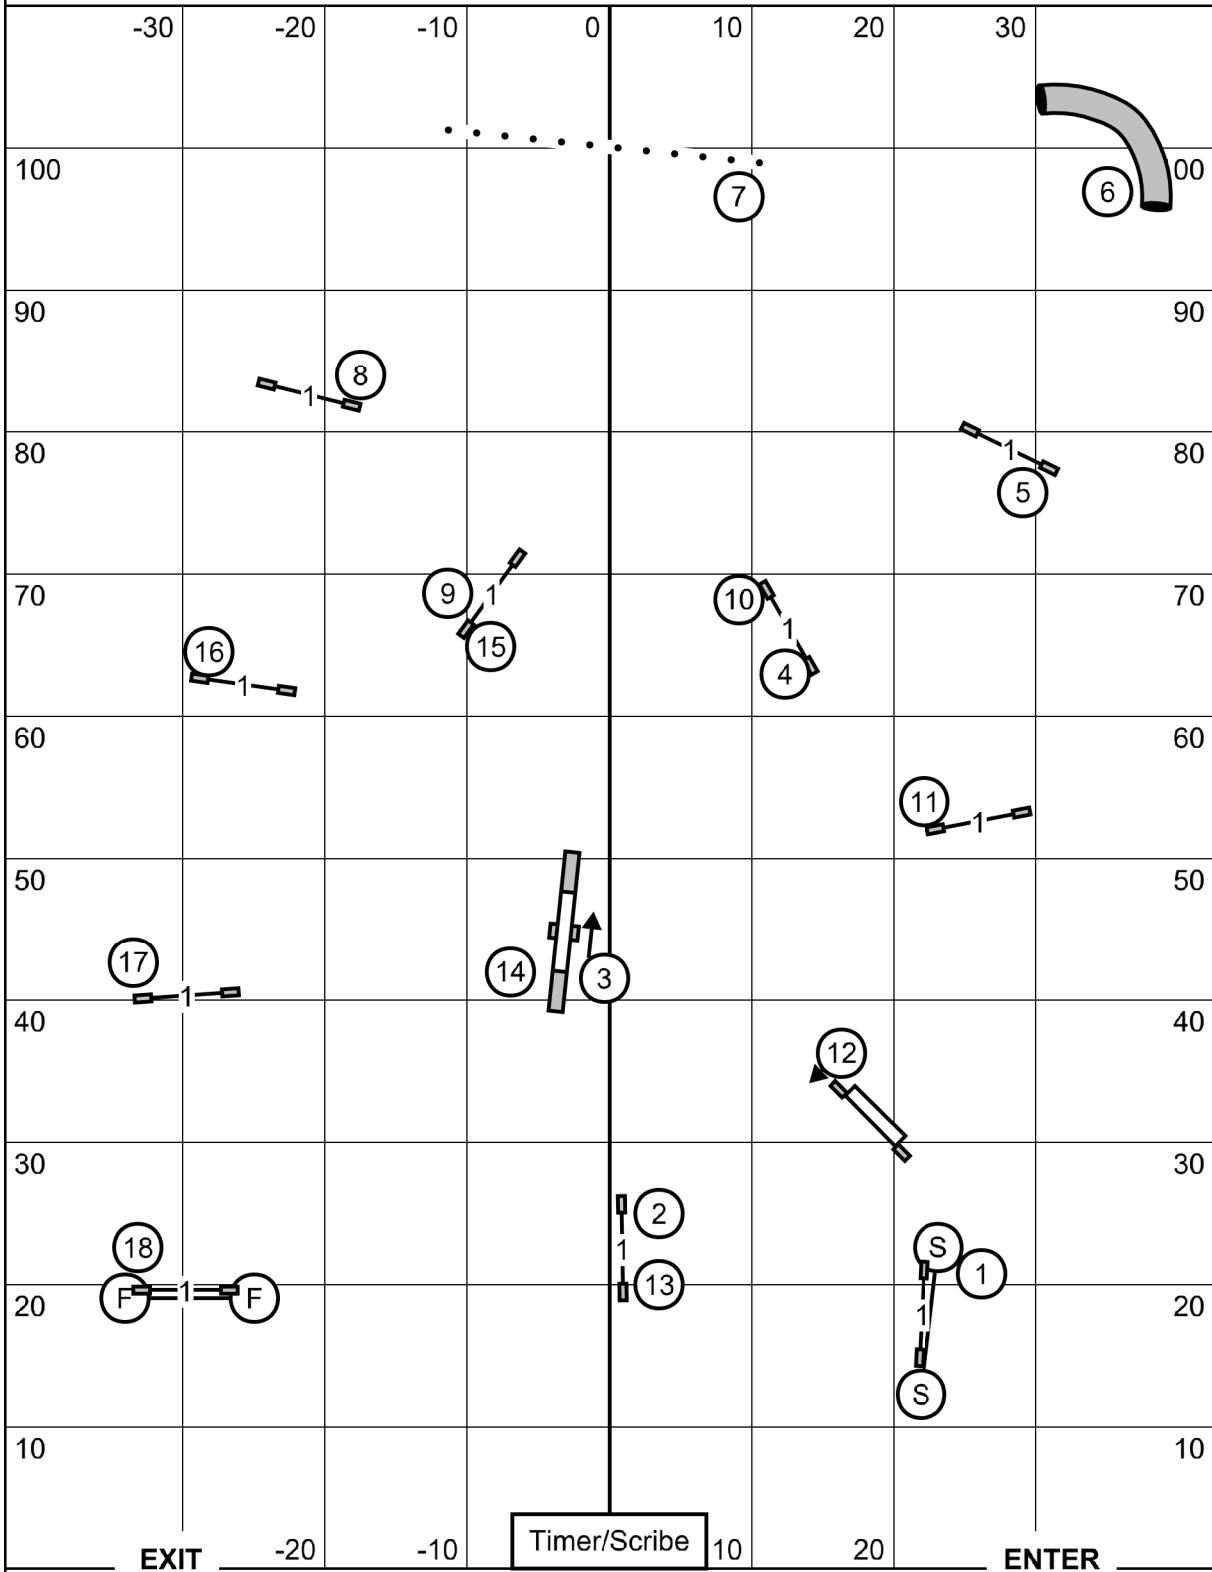

Dog Agility Association Of The Ozarks
 Agility Trial - Lake County Youth Soccer
 Springfield, Missouri
 Sunday, June 7, 2026

Ring 1

1

Time 2 Beat
 Ring: 85' X 110'
 Indoors on turf
 Judge: Candy Nettles

Please enter when the dog in the ring is at # 16

Dog Agility Association Of The Ozarks
 Agility Trial - Lake County Youth Soccer
 Springfield, Missouri
 Sunday, June 7, 2026

Ring 2

1

Premier JWW
 Ring: 80' X 110'
 Indoors on Turf
 Judge: Candy Nettles

Please enter when the dog in the ring is at # 18

Dog Agility Association Of The Ozarks
 Agility Trial - Lake County Youth Soccer
 Springfield, Missouri
 Sunday, June 7, 2026

Ring 2

2

Master Excellent JWW

Ring: 80' X 110'
 Indoors on Turf

Judge: Candy Nettles