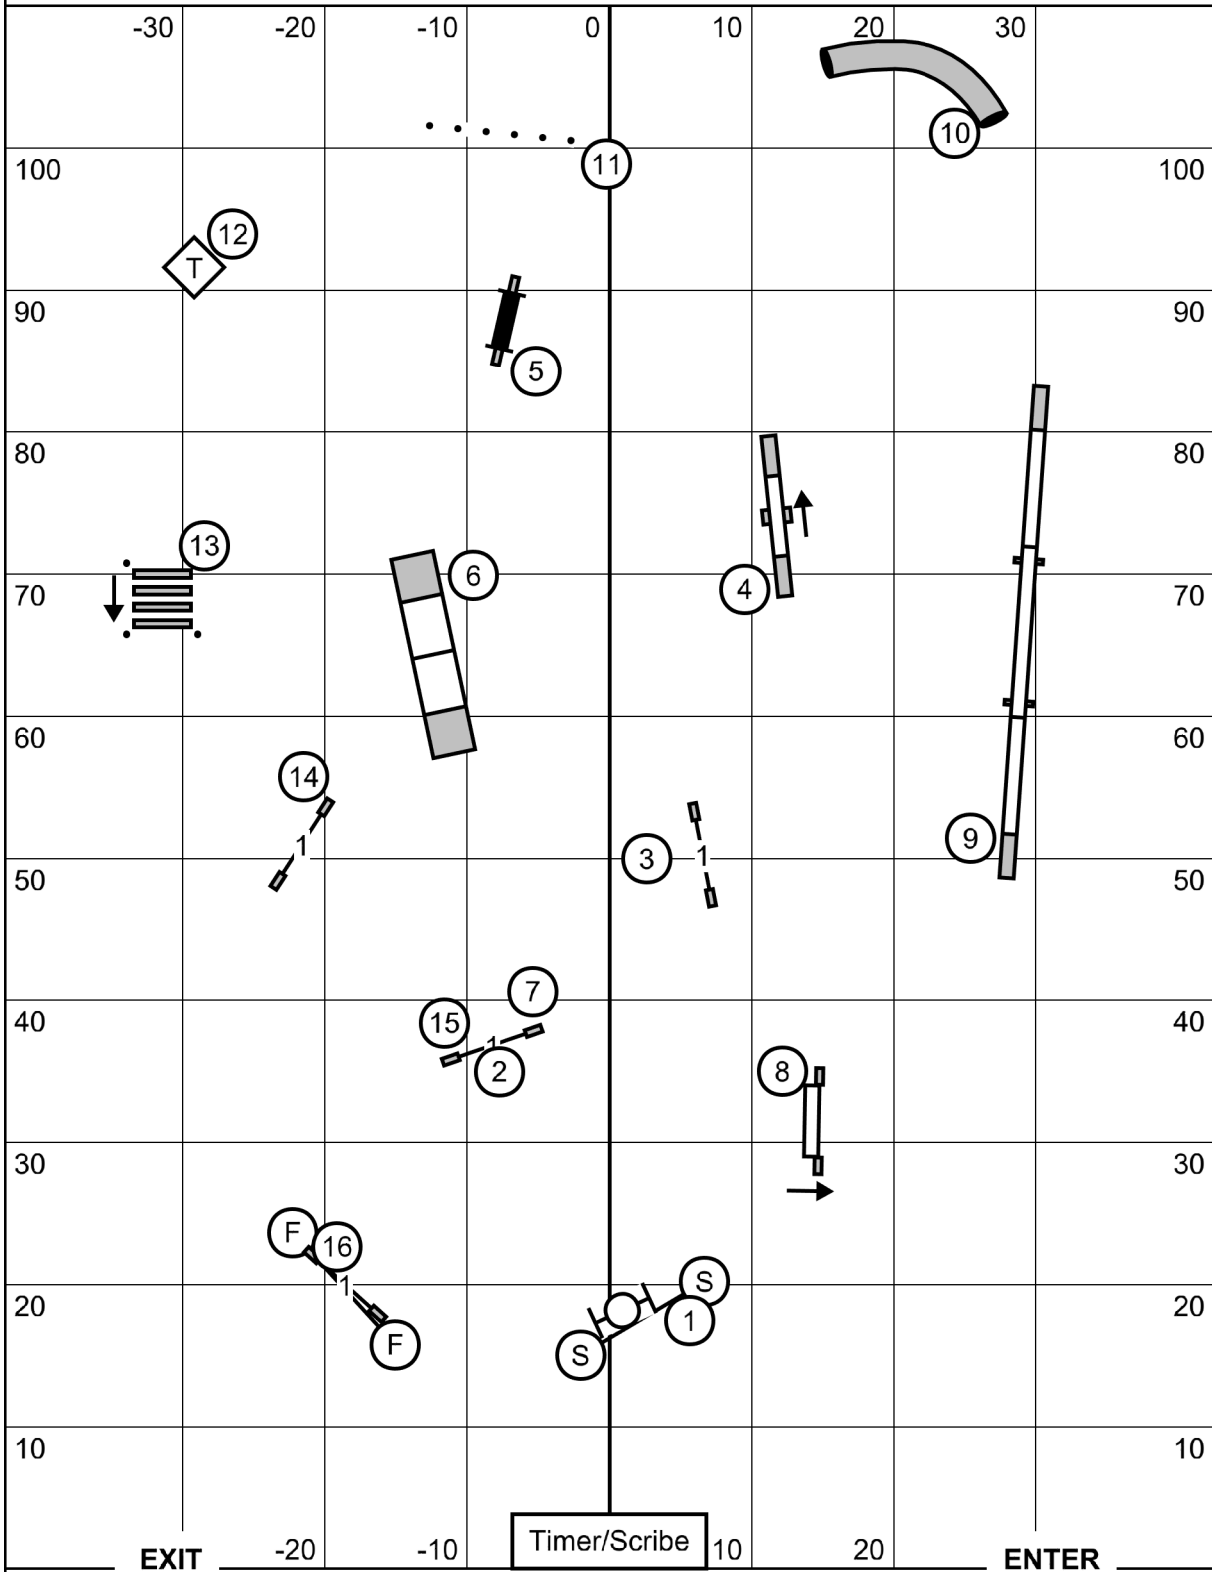

Open Standard
 Ring: 85' X 110'
 Indoors on turf
 Judge: Candy Nettles

Please enter when the dog in the ring is at # 16

Dog Agility Association Of THE Ozarks
 Agility Trial - Lake County Youth Soccer
 Springfield, Missouri
 Sunday, June 7, 2026

Ring 1

4

Novice Standard
 Ring: 85' X 110'
 Indoors on turf
 Judge: Candy Nettles

Please enter when the dog in the ring is at # 16