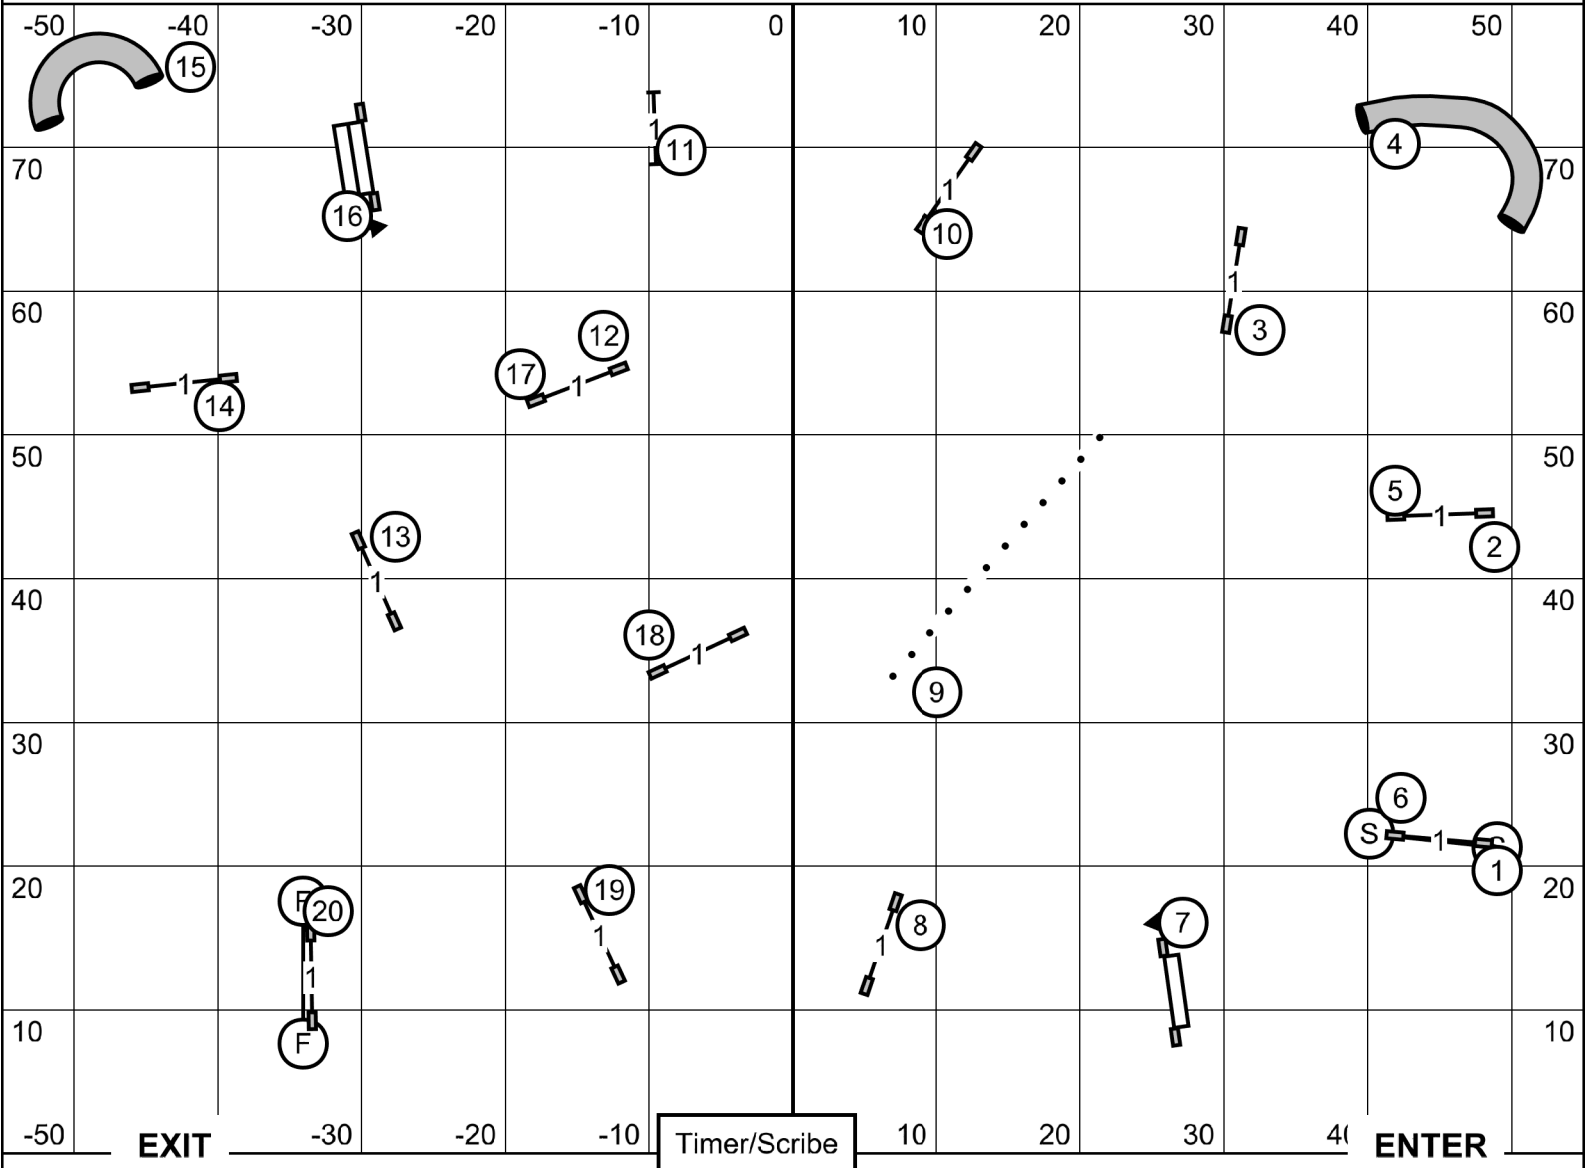

Dog Agility Association Of The Ozarks
 Agility Trial - Lake County Youth Soccer
 Springfield, Missouri
 Friday June 5, 2026

Ring 2

2

Master Excellent JWW
 Ring: 80' X 110'
 Indoors on Turf

Judge: Candy Nettles

Please enter when the dog in the ring is at # 18

Dog Agility Association Of The Ozarks
 Agility Trial - Lake County Youth Soccer
 Springfield, Missouri
 Friday June 5, 2026

Ring 1

3

Open Standard
 Ring: 85' X 110'
 Indoors on turf
 Judge: Candy Nettles

Please enter when the dog in the ring is at # 19

Dog Agility Association Of The Ozarks
 Agility Trial - Lake County Youth Soccer
 Springfield, Missouri
 Friday June 5, 2026

Ring 1

4

Novice Standard
 Ring: 85' X 110'
 Indoors on turf
 Judge: Candy Nettles