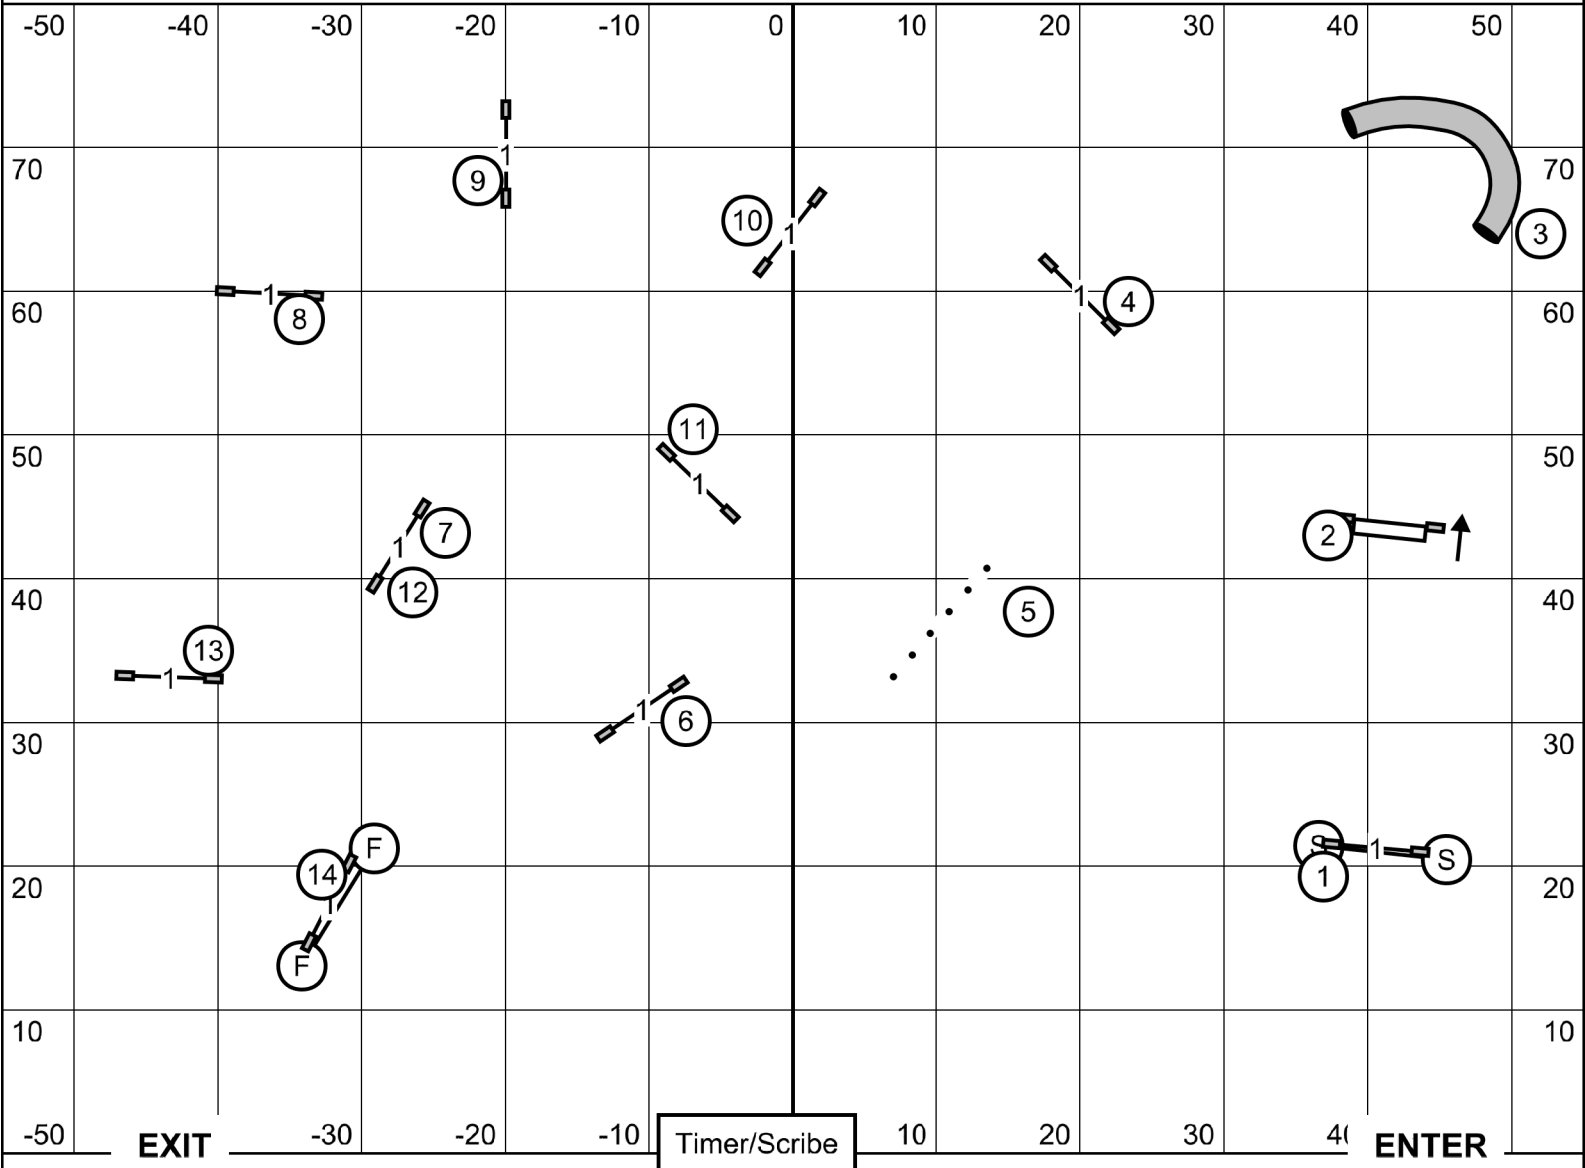

Judge: Candy Nettles

Please enter when the dog in the ring is at # 15

Dog Agility Association Of The Ozarks
 Agility Trial - Lake County Youth Soccer
 Springfield, Missouri
 Friday June 5, 2026

Ring 2

4

Novice JWW
 Ring: 80' X 110'
 Indoors on Turf
 Judge: Candy Nettles

Please enter when the dog in the ring is at # 12