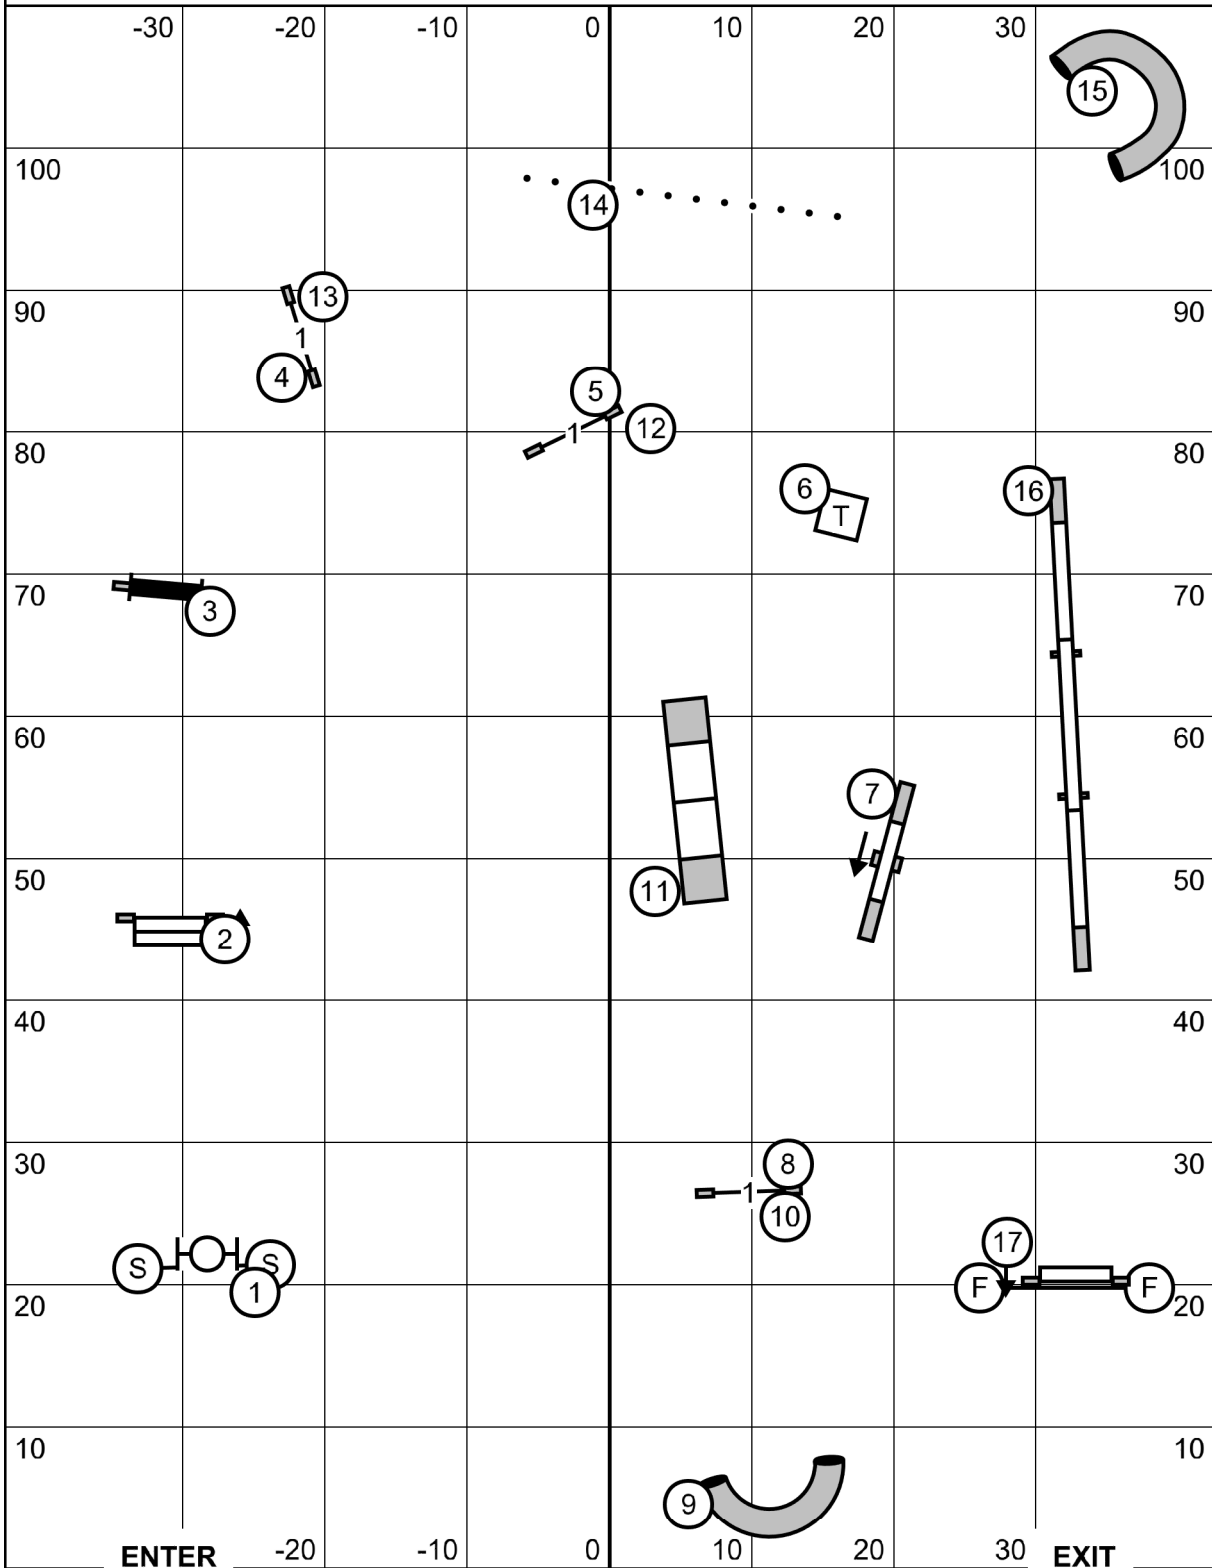

Dog Agility Association Of The Ozarks
 Agility Trial - Lake County Youth Soccer
 Springfield, Missouri
 Friday June 5, 2026

Ring 2

2

Master Excellent JWW
 Ring: 80' X 110'
 Indoors on Turf

Judge: Candy Nettles

Please enter when the dog in the ring is at # 18

Dog Agility Association Of The Ozarks
 Agility Trial - Lake County Youth Soccer
 Springfield, Missouri
 Friday June 5, 2026

Ring 1

3

Open Standard
 Ring: 85' X 110'
 Indoors on turf
 Judge: Candy Nettles

Please enter when the dog in the ring is at # 19

Dog Agility Association Of The Ozarks
 Agility Trial - Lake County Youth Soccer
 Springfield, Missouri
 Friday June 5, 2026

Ring 1

4

Novice Standard
 Ring: 85' X 110'
 Indoors on turf
 Judge: Candy Nettles

Please enter when the dog in the ring is at # 12