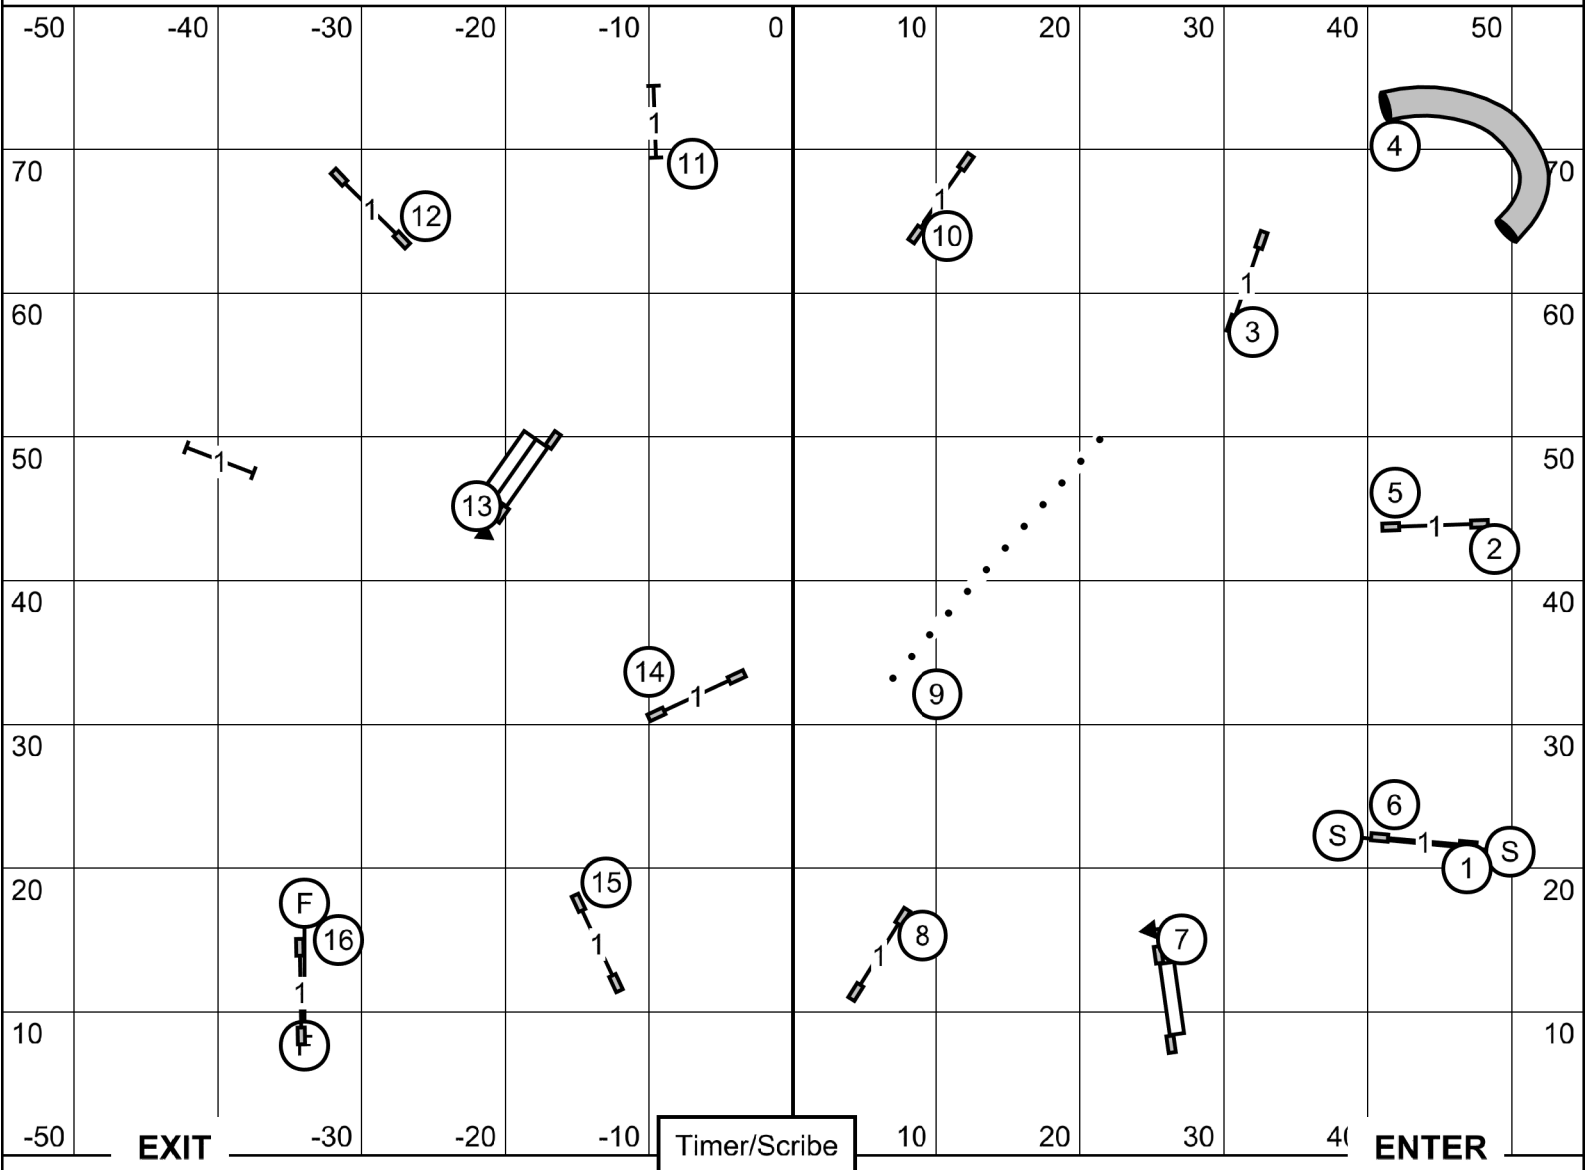

Dog Agility Association Of The Ozarks
Agility Trial - Lake County Youth Soccer
Springfield, Missouri
Friday June 5, 2026

Ring 2

3

Open JWW
Ring: 80' X 110'
Indoors on Turf

Judge: Candy Nettles

Please enter when the dog in the ring is at # 15