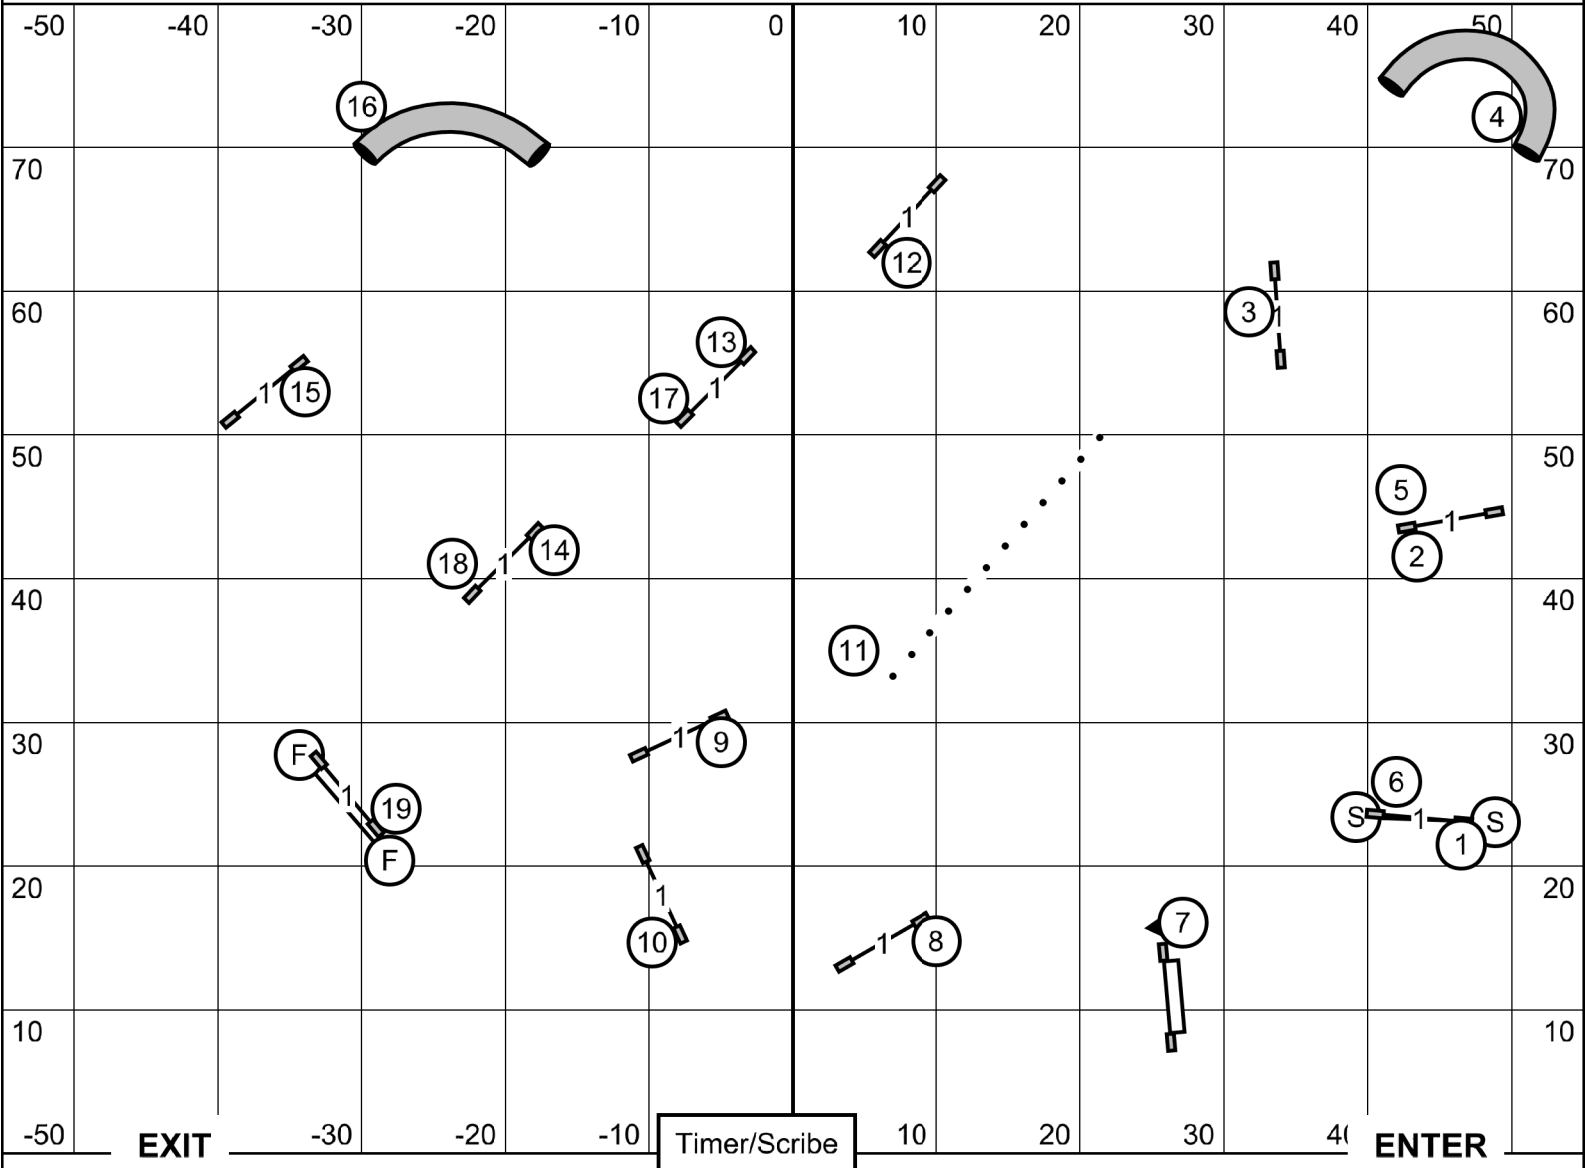

Dog Agility Association Of The Ozarks
Agility Trial - Lake County Youth Soccer
Springfield, Missouri
Friday June 5, 2026

Ring 2

1

Premier JWW
Ring: 80' X 110'
Indoors on Turf
Judge: Candy Nettles

Please enter when the dog in the ring is at # 18