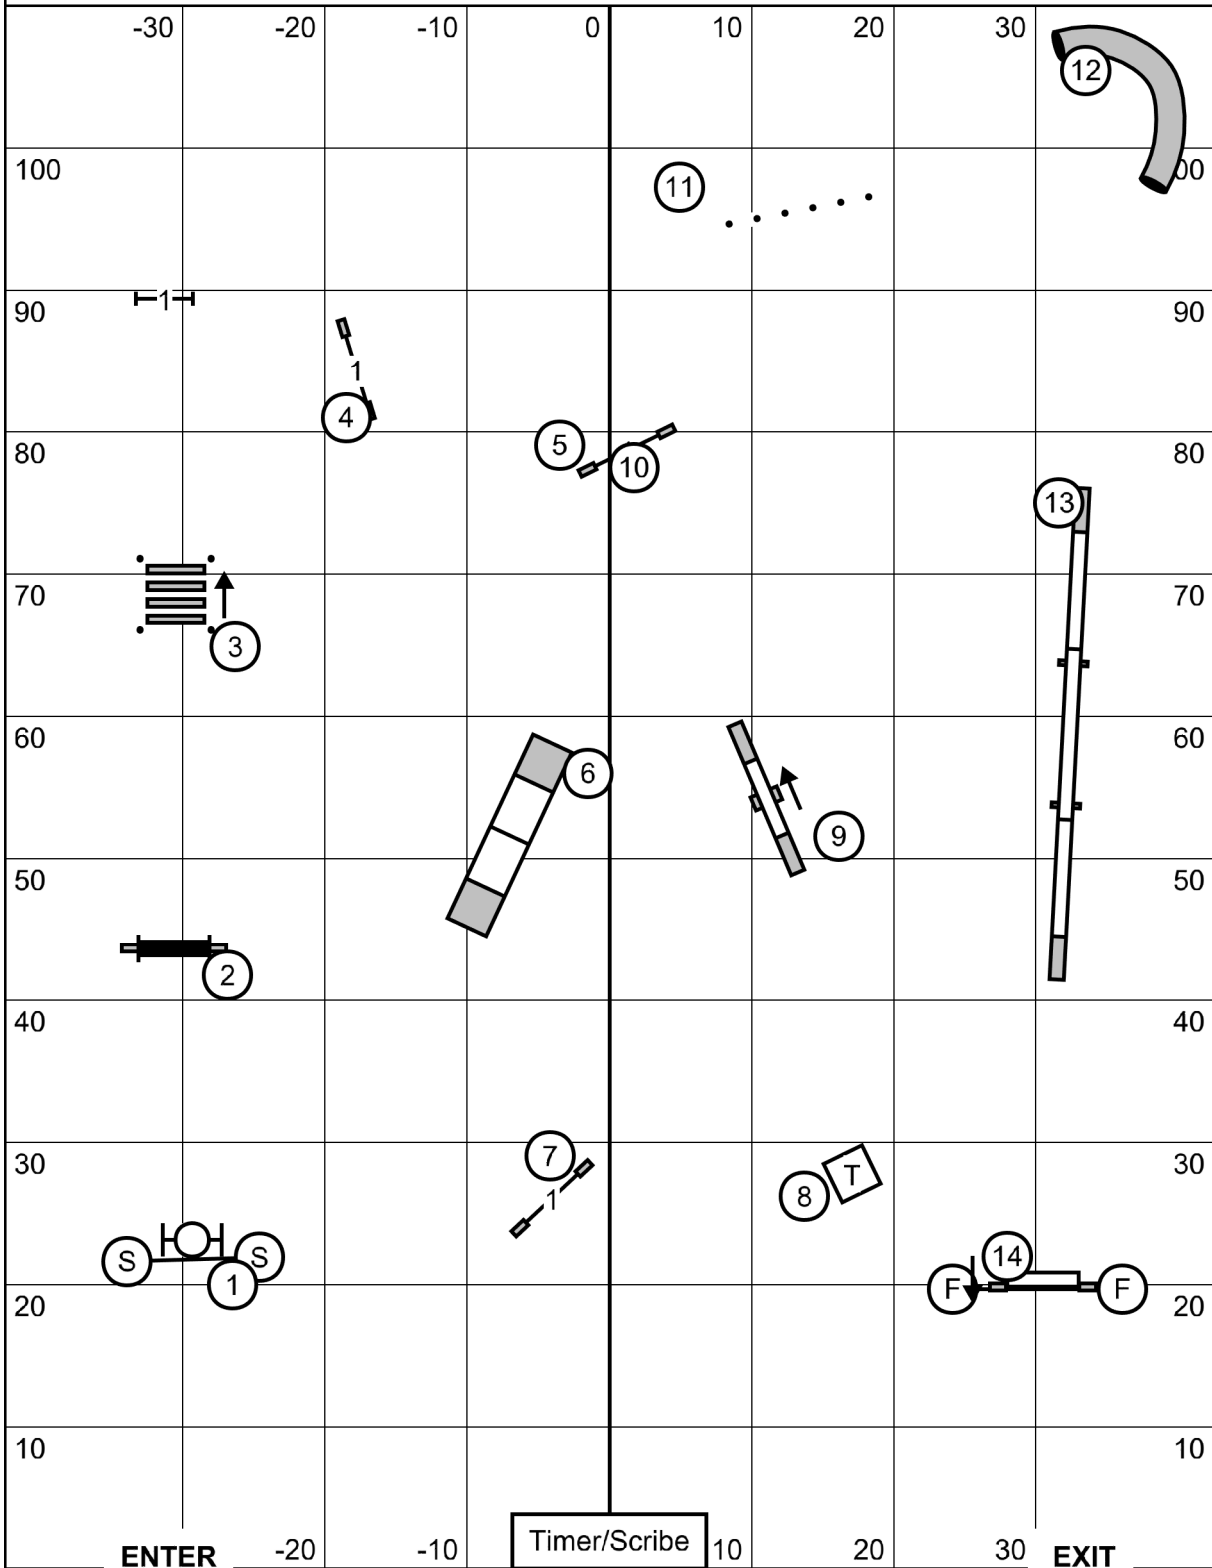

Dog Agility Association Of The Ozarks
 Agility Trial - Lake County Youth Soccer
 Springfield, Missouri
 Friday June 5, 2026

Ring 2

2

Master Excellent JWW
 Ring: 80' X 110'
 Indoors on Turf

Judge: Candy Nettles

Please enter when the dog in the ring is at # 18

Dog Agility Association Of The Ozarks
 Agility Trial - Lake County Youth Soccer
 Springfield, Missouri
 Friday June 5, 2026

Ring 1

3

Open Standard
 Ring: 85' X 110'
 Indoors on turf
 Judge: Candy Nettles

Please enter when the dog in the ring is at # 19

Dog Agility Association Of The Ozarks
 Agility Trial - Lake County Youth Soccer
 Springfield, Missouri
 Friday June 5, 2026

Ring 1

4

Novice Standard
 Ring: 85' X 110'
 Indoors on turf
 Judge: Candy Nettles