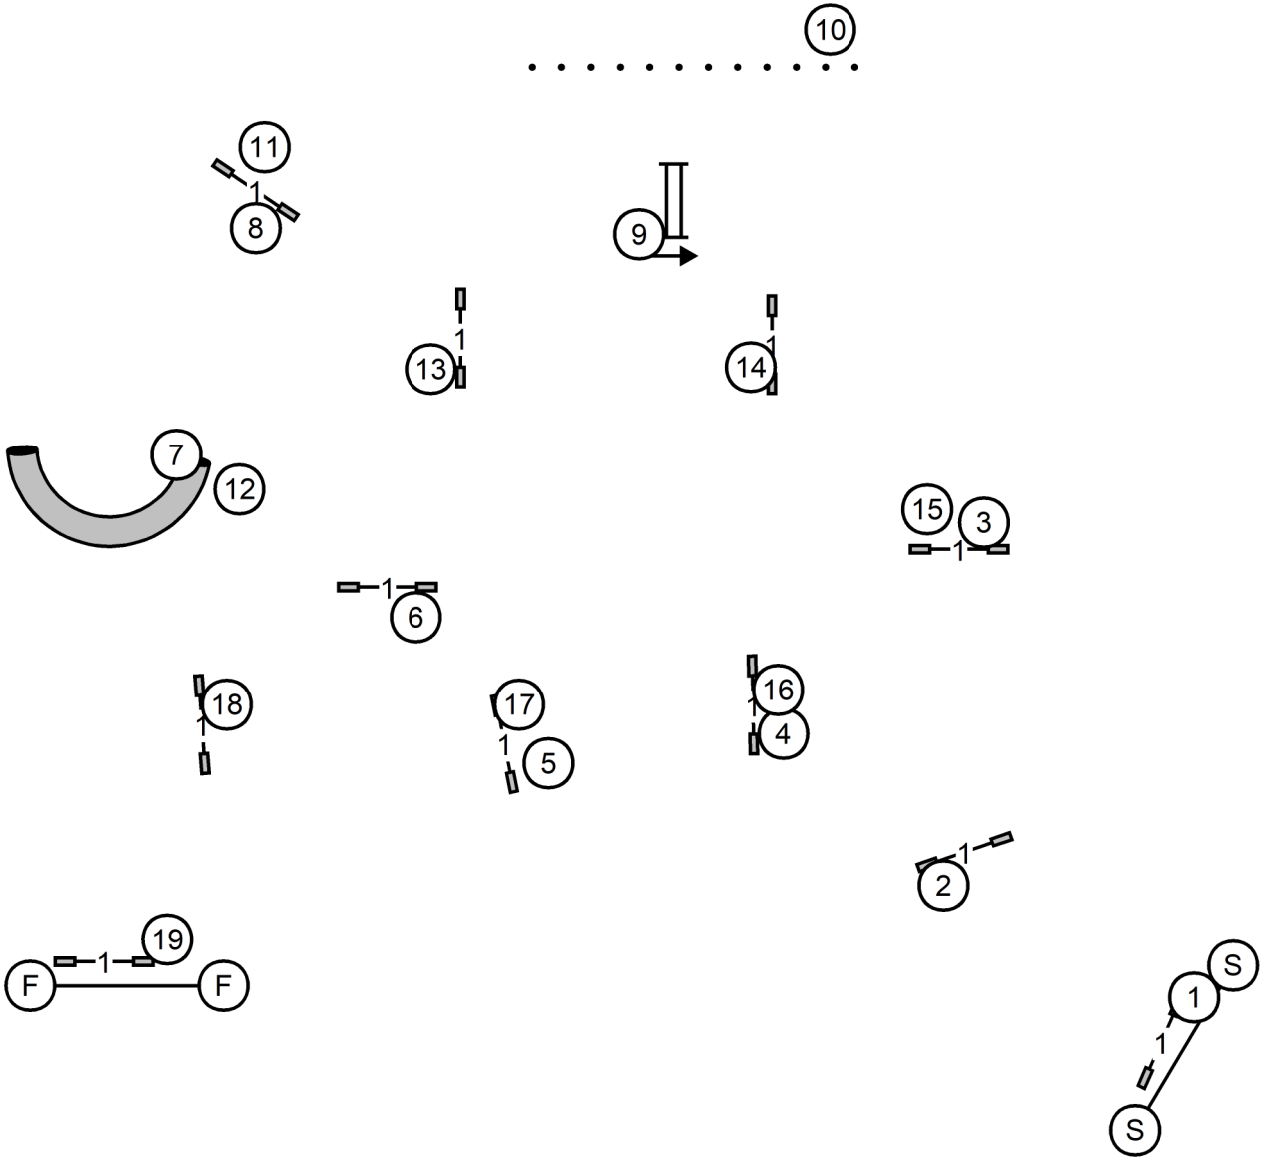

Collie Club of Austin
Cadence Bank Center
Belton, TX 27 Sep24 Fri
Judge: Dr. Roger O'Sullivan

TS

**PREMIER
JWW**