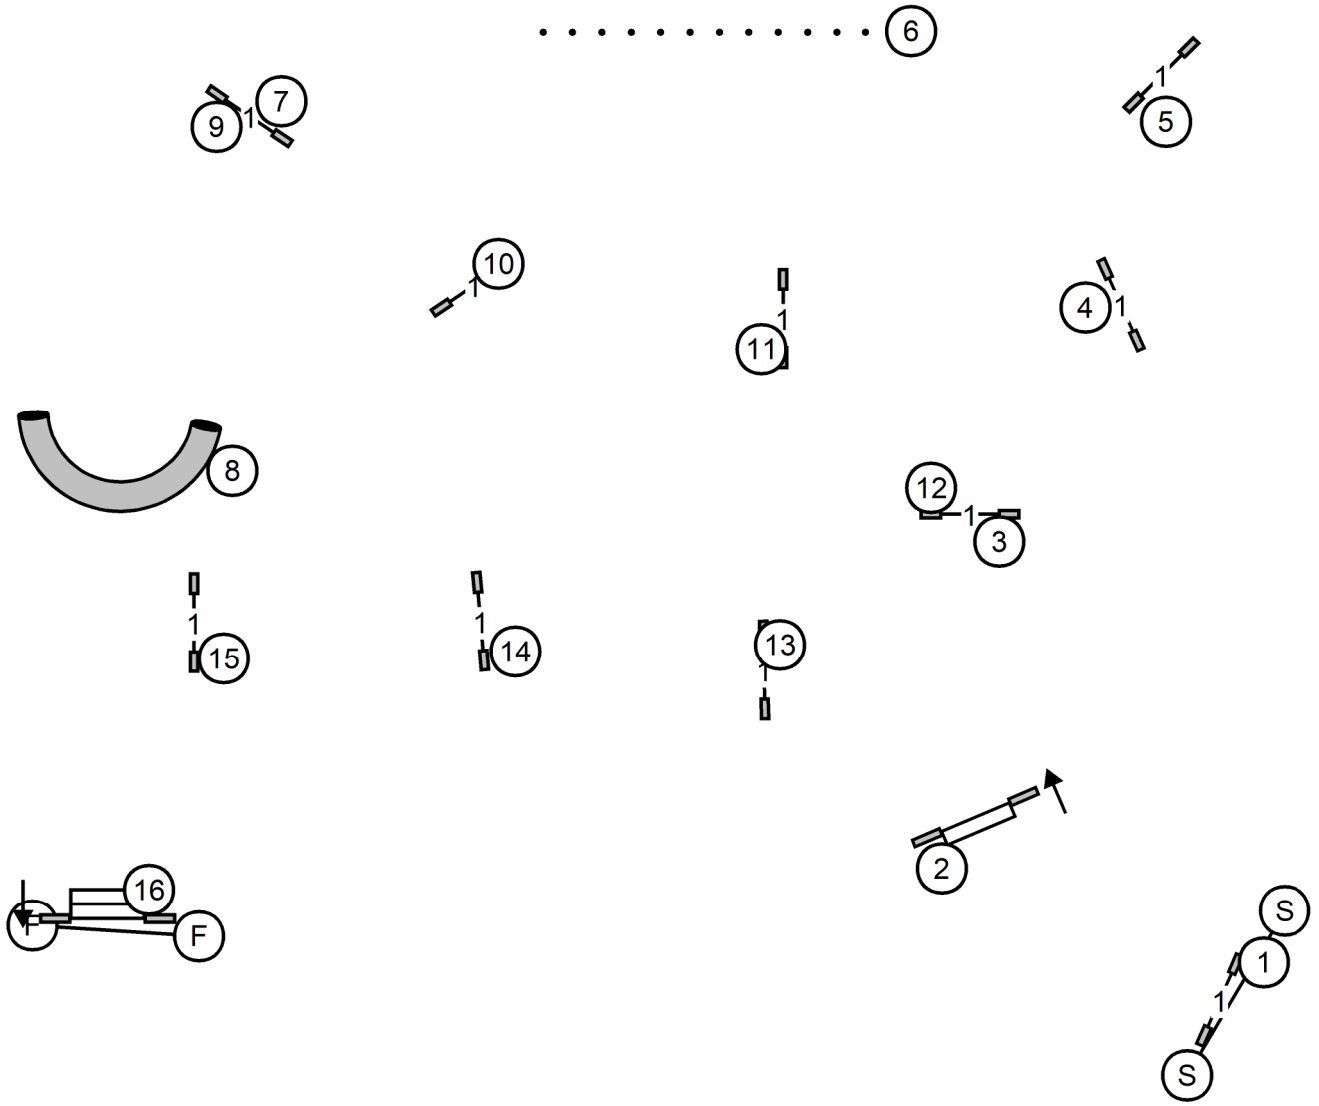

TS

EX/MAS
JWW

Collie Club of Austin
 Cadence Bank Center
 Belton, TX 27 Sep24 Fri
 Judge: Dr. Roger O'Sullivan

TS

**PREMIER
 JWW**

Collie Club of Austin
Cadence Bank Center
Belton, TX 27 Sep24 Fri
Judge: Dr. Roger O'Sullivan