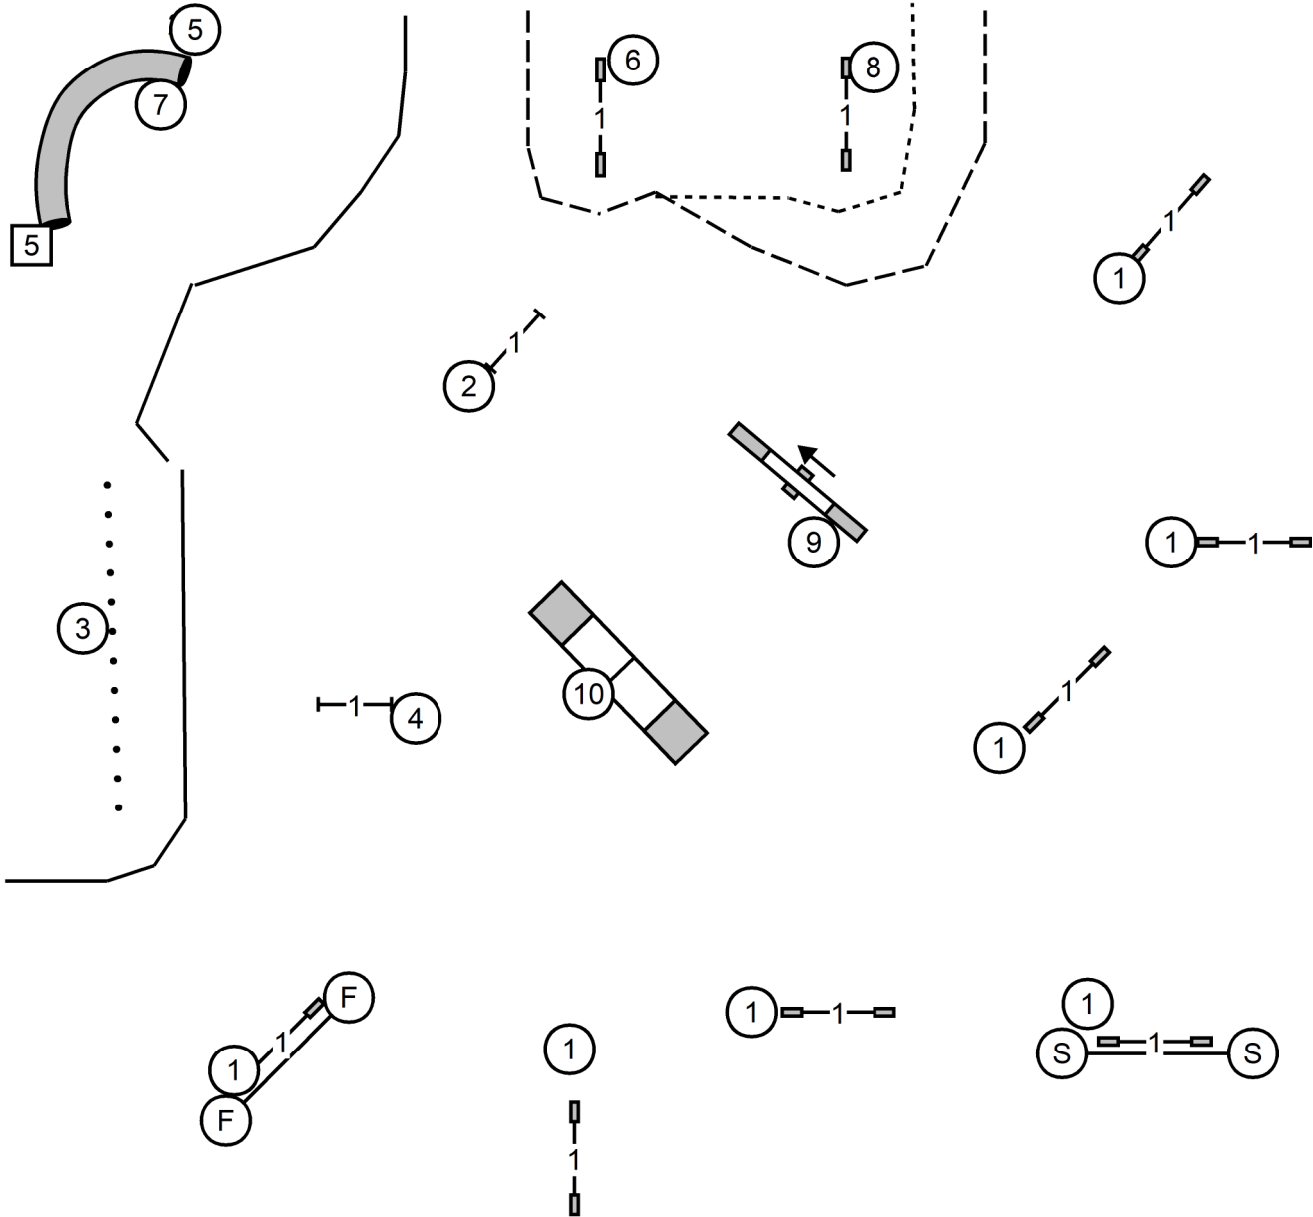

EX/MAS solid 7 5 3 in flow
 NOVICE dotted

OPEN dashed 8 6 in flow
 8 6 in flow

Collie Club of Austin
 Cadence Bank Center
 Belton, TX 29 Sep 24 Sun
 Judge: Dr. Roger O'Sullivan

TS

**FAST
 ALL LEVELS**

Collie Club of Austin
 Cadence Bank Center
 Belton, TX 29 Sep 24 Sun
 Judge: Dr. Roger O'Sullivan