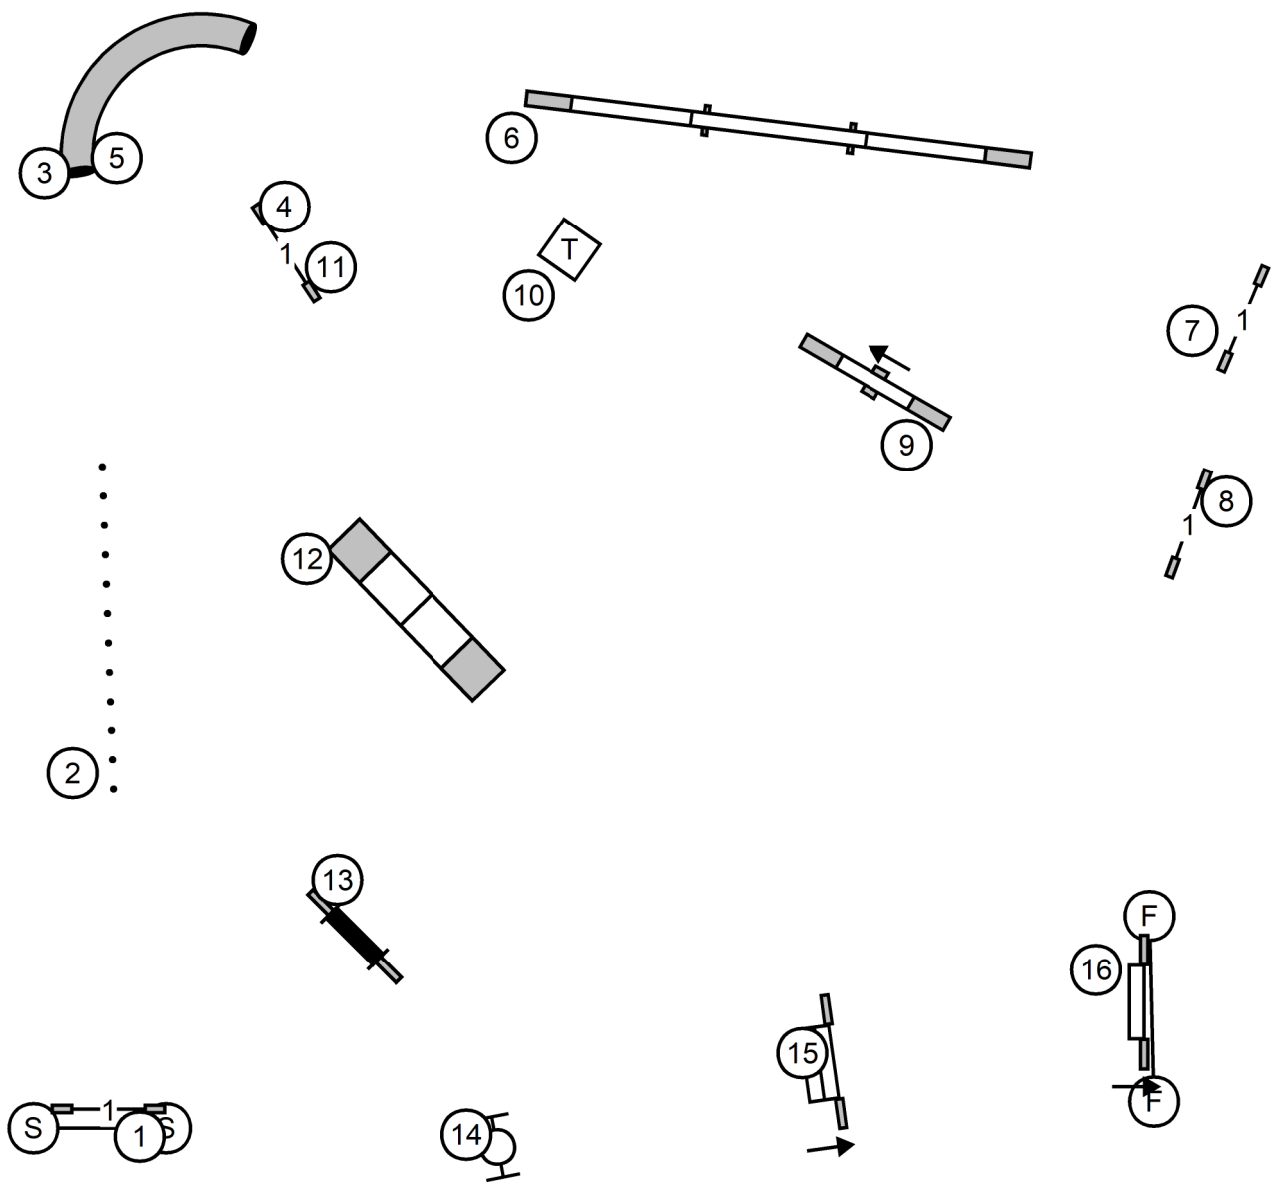

Collie Club of Austin
Cadence Bank Center
Belton, TX 29 Sep 24 Sun
Judge: Dr. Roger O'Sullivan

TS

**OPEN
STANDARD**