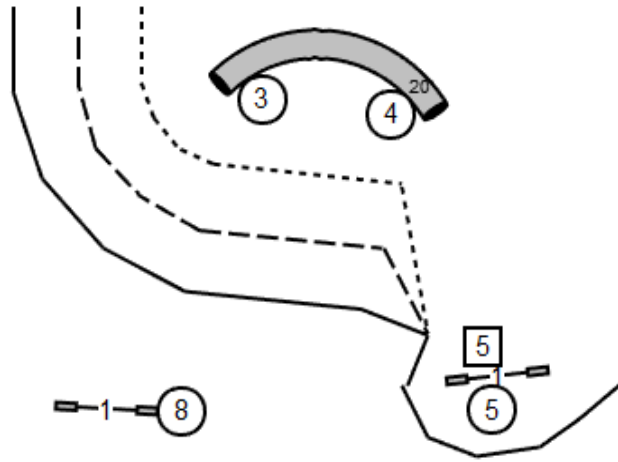

Master/Ex Send ——— (3) (5) (4)

12 + 20 (bonus) = 32  
Need 28 additional pts = 60.

(9A) (9B)

Open Send - - - - (3) (5) or (5) (4)

8 or 9 + 20 (bonus) = 28 or 29  
Need 27 or 26 additional pts = 55.

Must perform  
back to back  
in any direction

Novice Send ..... (3) (5) or (5) (4)

8 or 9 + 20 (bonus) = 28 or 29  
Need 22 or 21 additional pts = 50.

Start Jump is  
Bidirectional

Enter

T/S

Exit

**FAST  
ALL**

**Baytown Kennel Club**  
For Dogs Only  
Alvin, TX