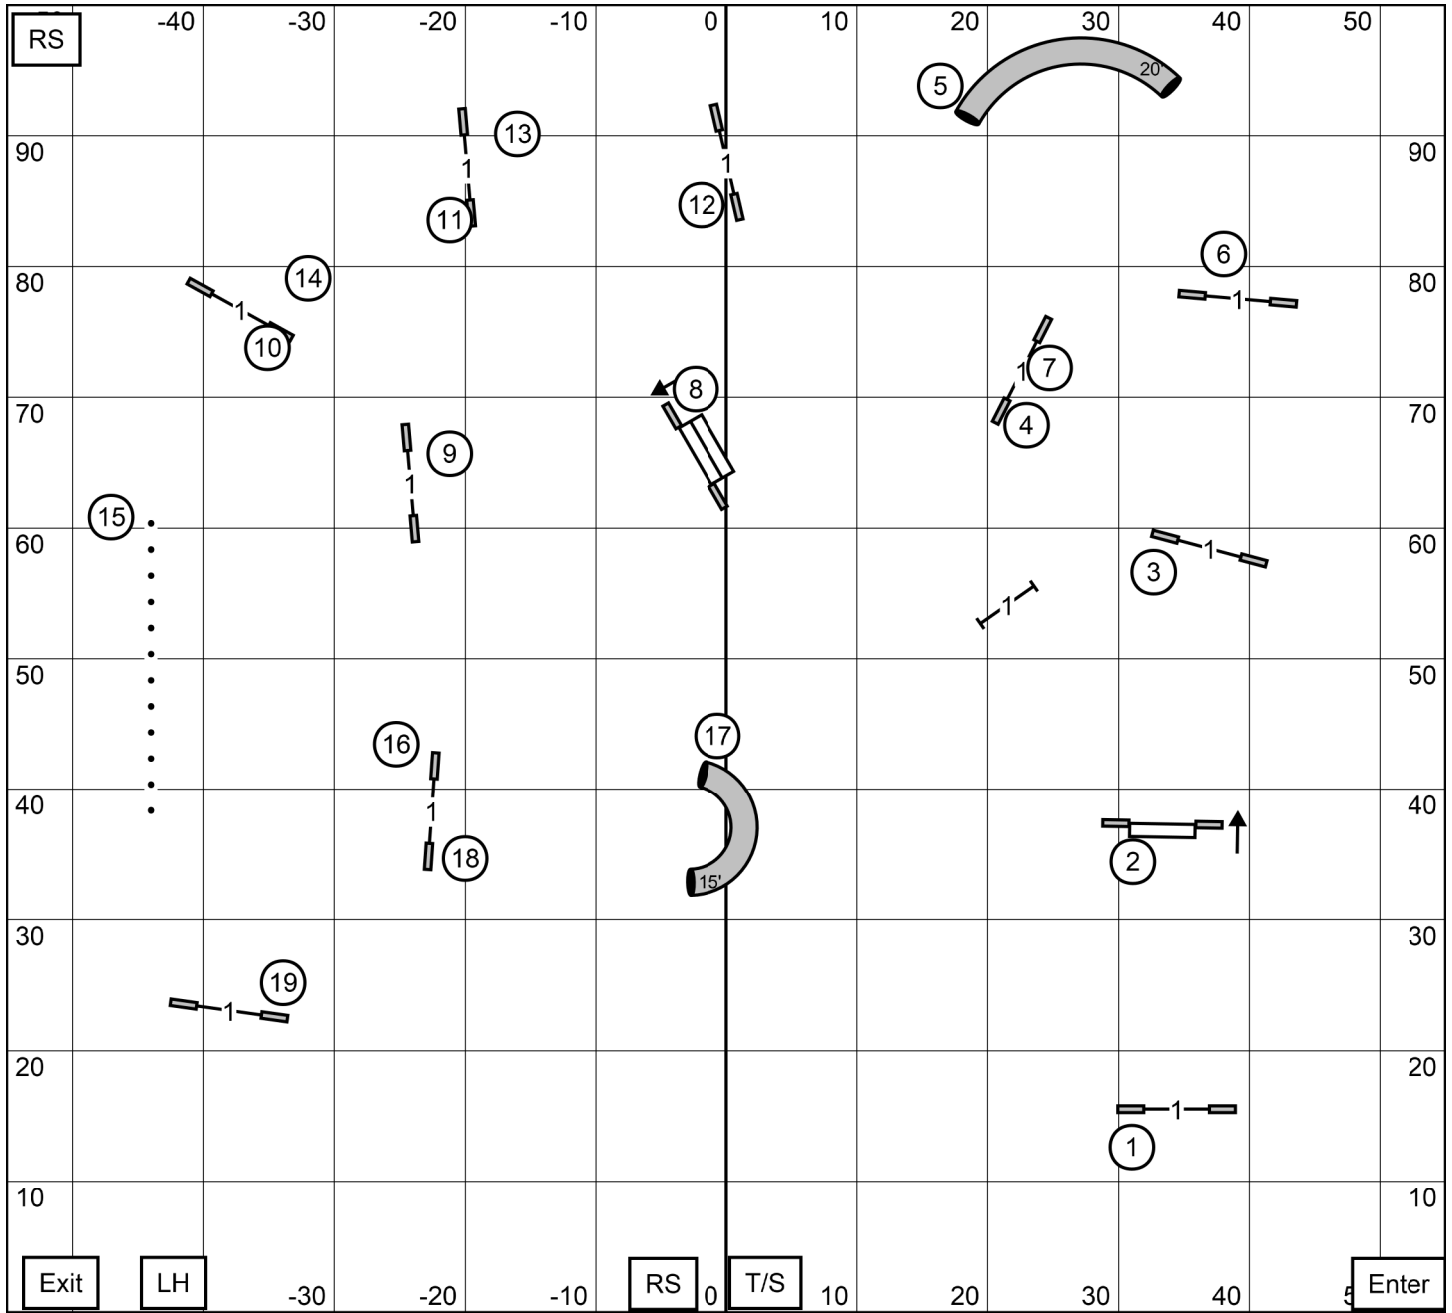

NOVICE

Baytown Kennel Club, Alvin, TX Inside on Turf
 Novice STD 5/17/2026 C Josling E-Timing

STD

EXC/MST

Baytown Kennel Club, Alvin, TX Inside on Turf
 EXC/MST JWW 5/17/2026 C Josling E-Timing

JWW

NOVICE

Baytown Kennel Club, Alvin, TX Inside on Turf
 Novice JWW 5/17/2026 C Josling E-Timing