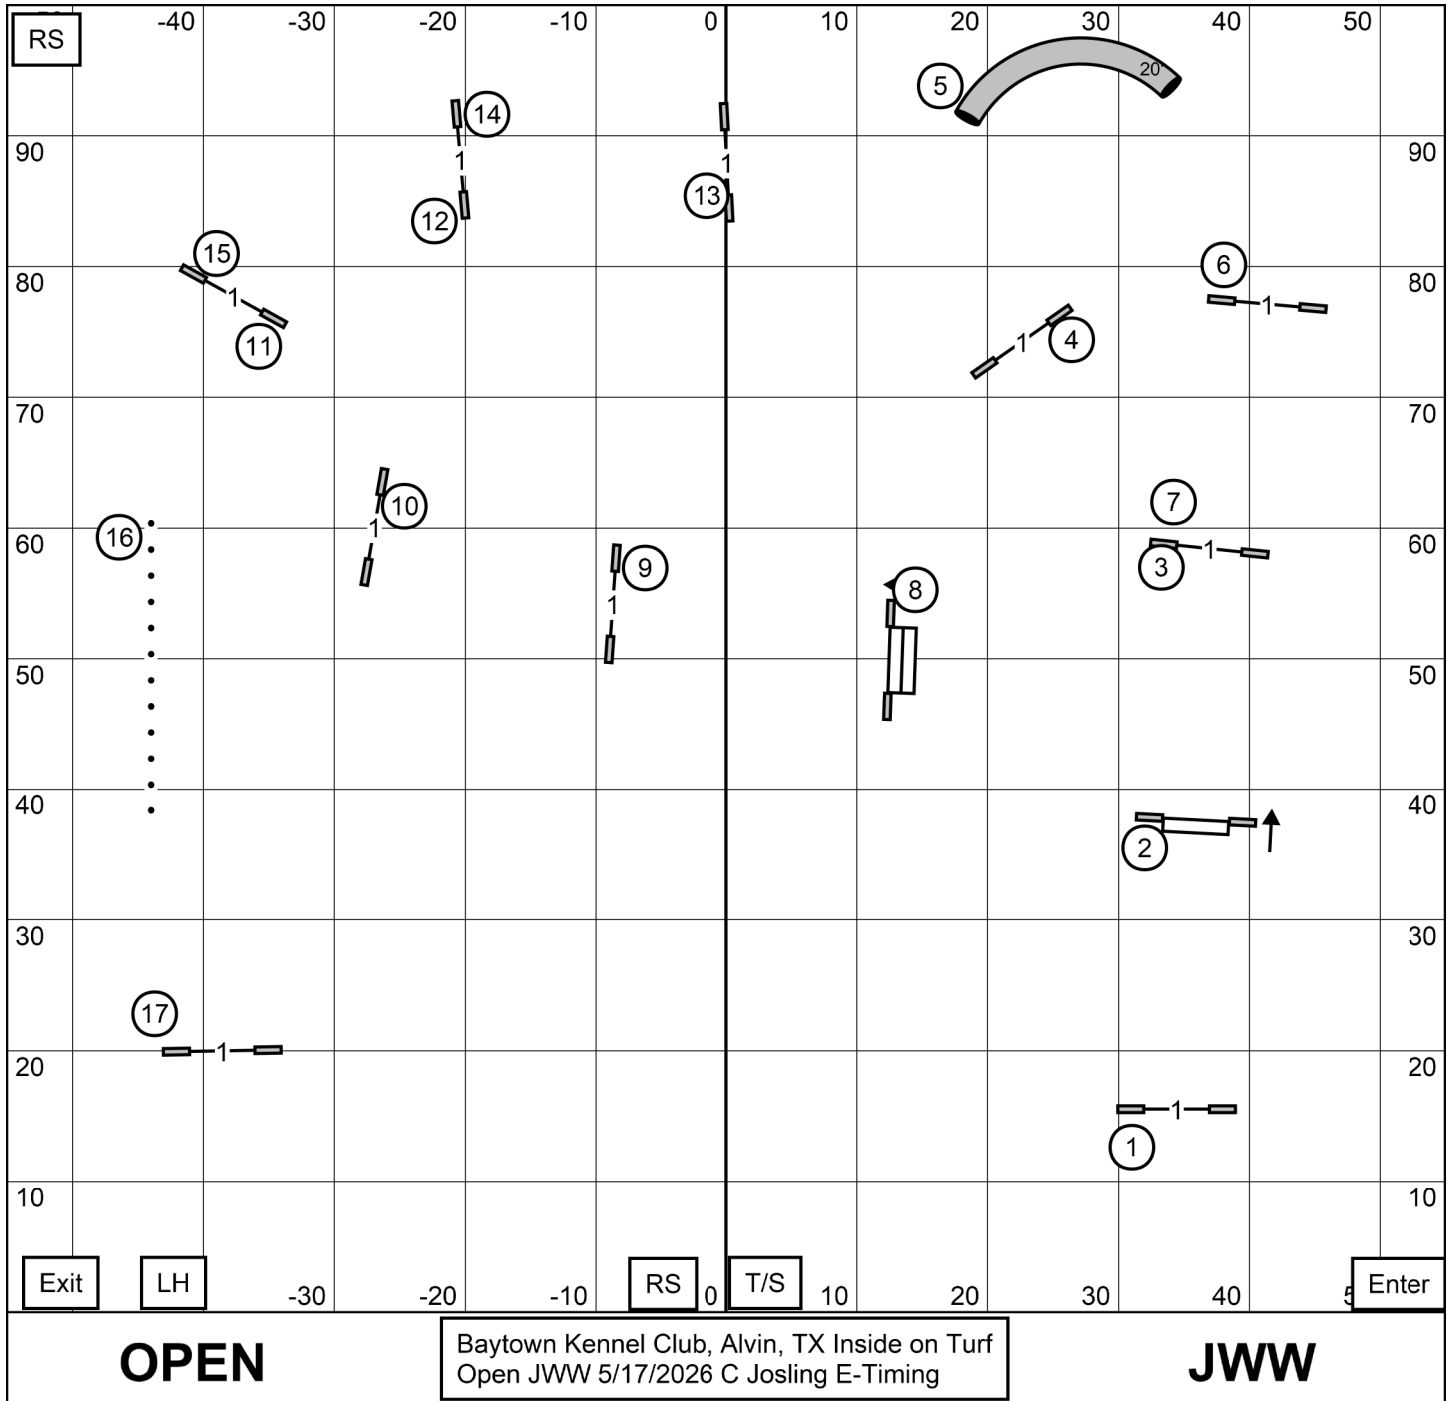

NOVICE

Baytown Kennel Club, Alvin, TX Inside on Turf
 Novice STD 5/17/2026 C Josling E-Timing

STD

EXC/MST

Baytown Kennel Club, Alvin, TX Inside on Turf
 EXC/MST JWW 5/17/2026 C Josling E-Timing

JWW

NOVICE

Baytown Kennel Club, Alvin, TX Inside on Turf
 Novice JWW 5/17/2026 C Josling E-Timing