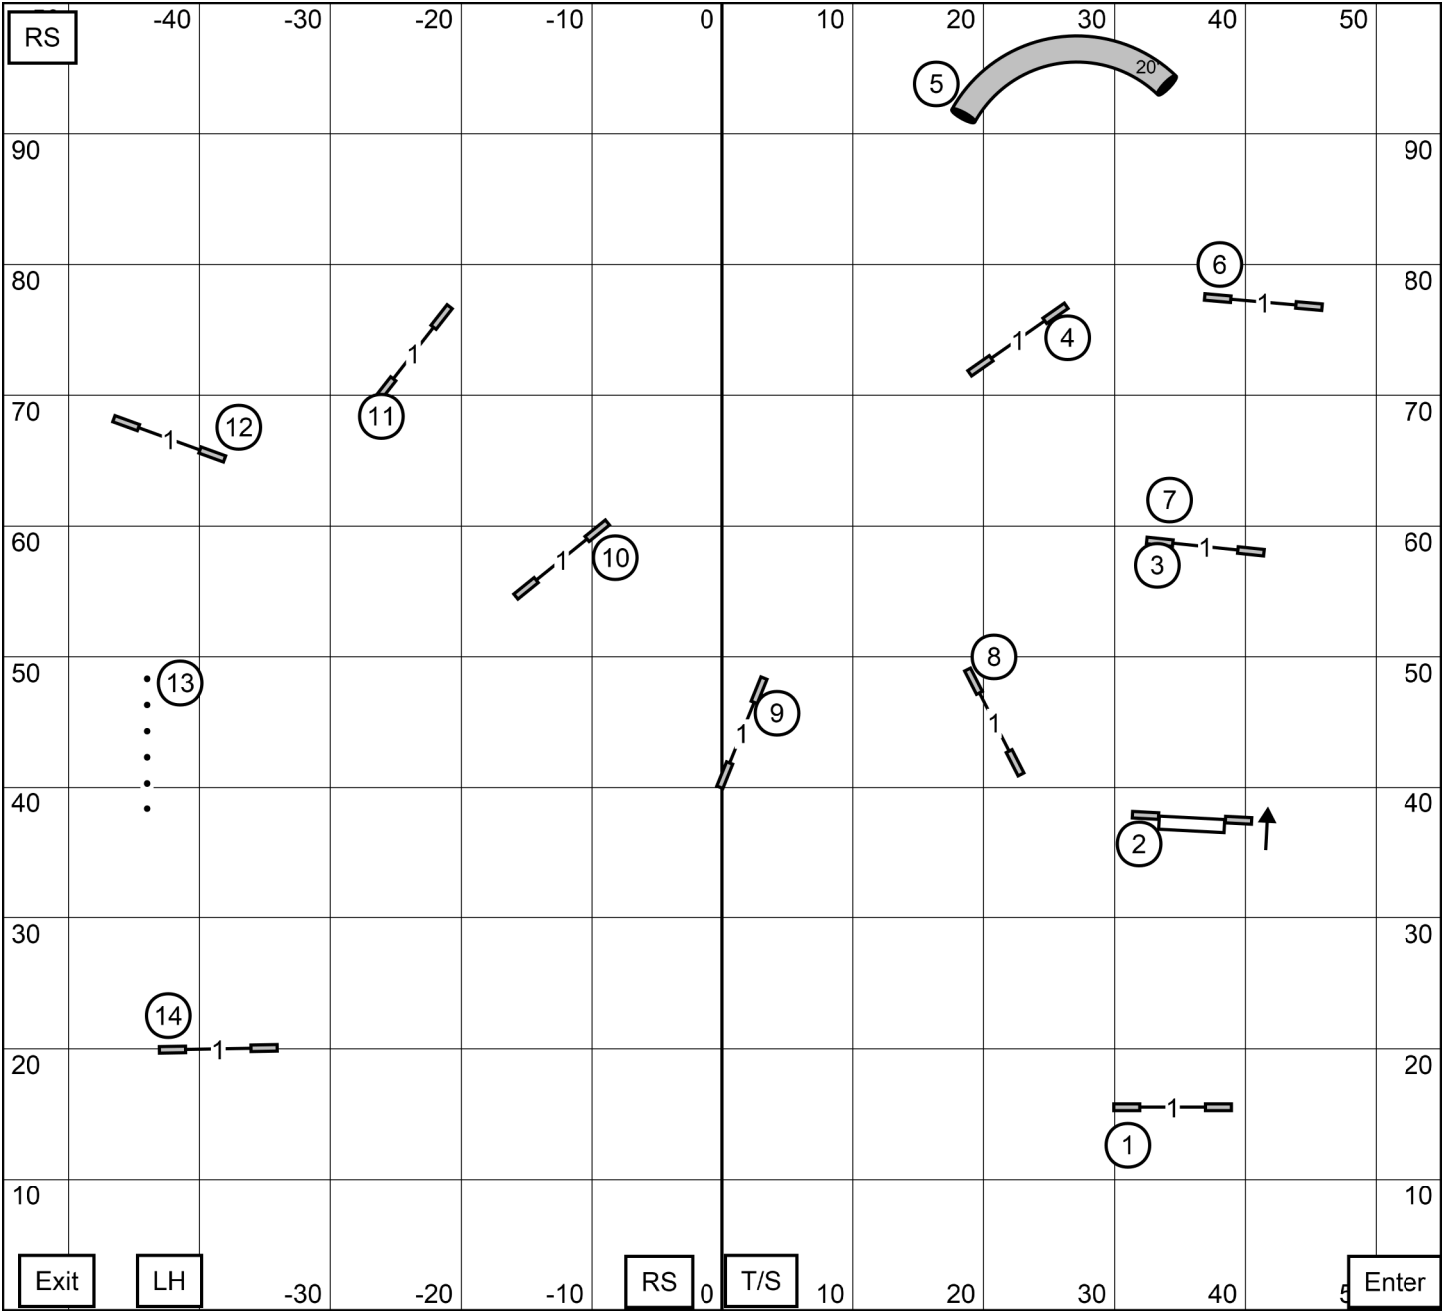

NOVICE

Baytown Kennel Club, Alvin, TX Inside on Turf
 Novice STD 5/17/2026 C Josling E-Timing

STD

EXC/MST

Baytown Kennel Club, Alvin, TX Inside on Turf
 EXC/MST JWW 5/17/2026 C Josling E-Timing

JWW

NOVICE

Baytown Kennel Club, Alvin, TX Inside on Turf
 Novice JWW 5/17/2026 C Josling E-Timing