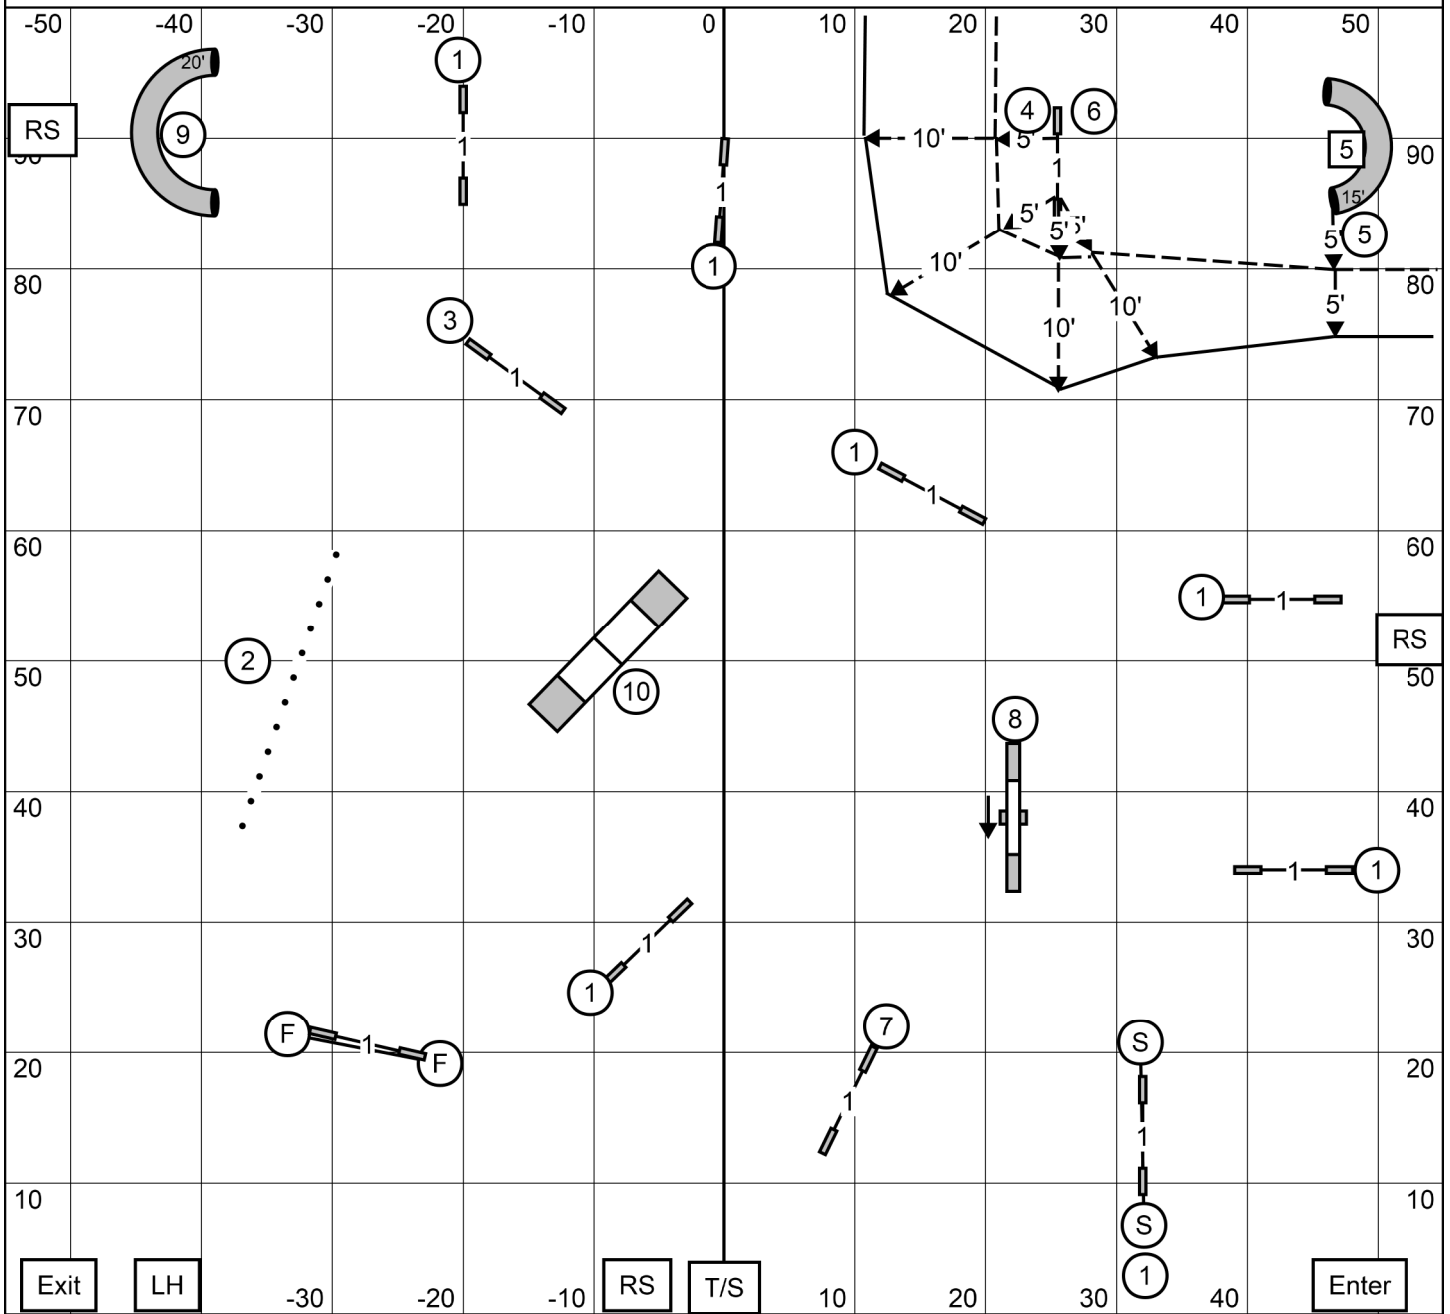

**BONUS EXC 4 - 5 - 6**  
**OPN 5 - 6 solid line**  
**Nov 5 - 6 or 4 - 5 dash line**

Novice can enter  
 either side of tunnel  
 for BONUS

**E O N**

Baytown Kennel Club, Alvin, TX Inside on Turf  
 E O N Fast 5/16/2026 C Josling E-Timing