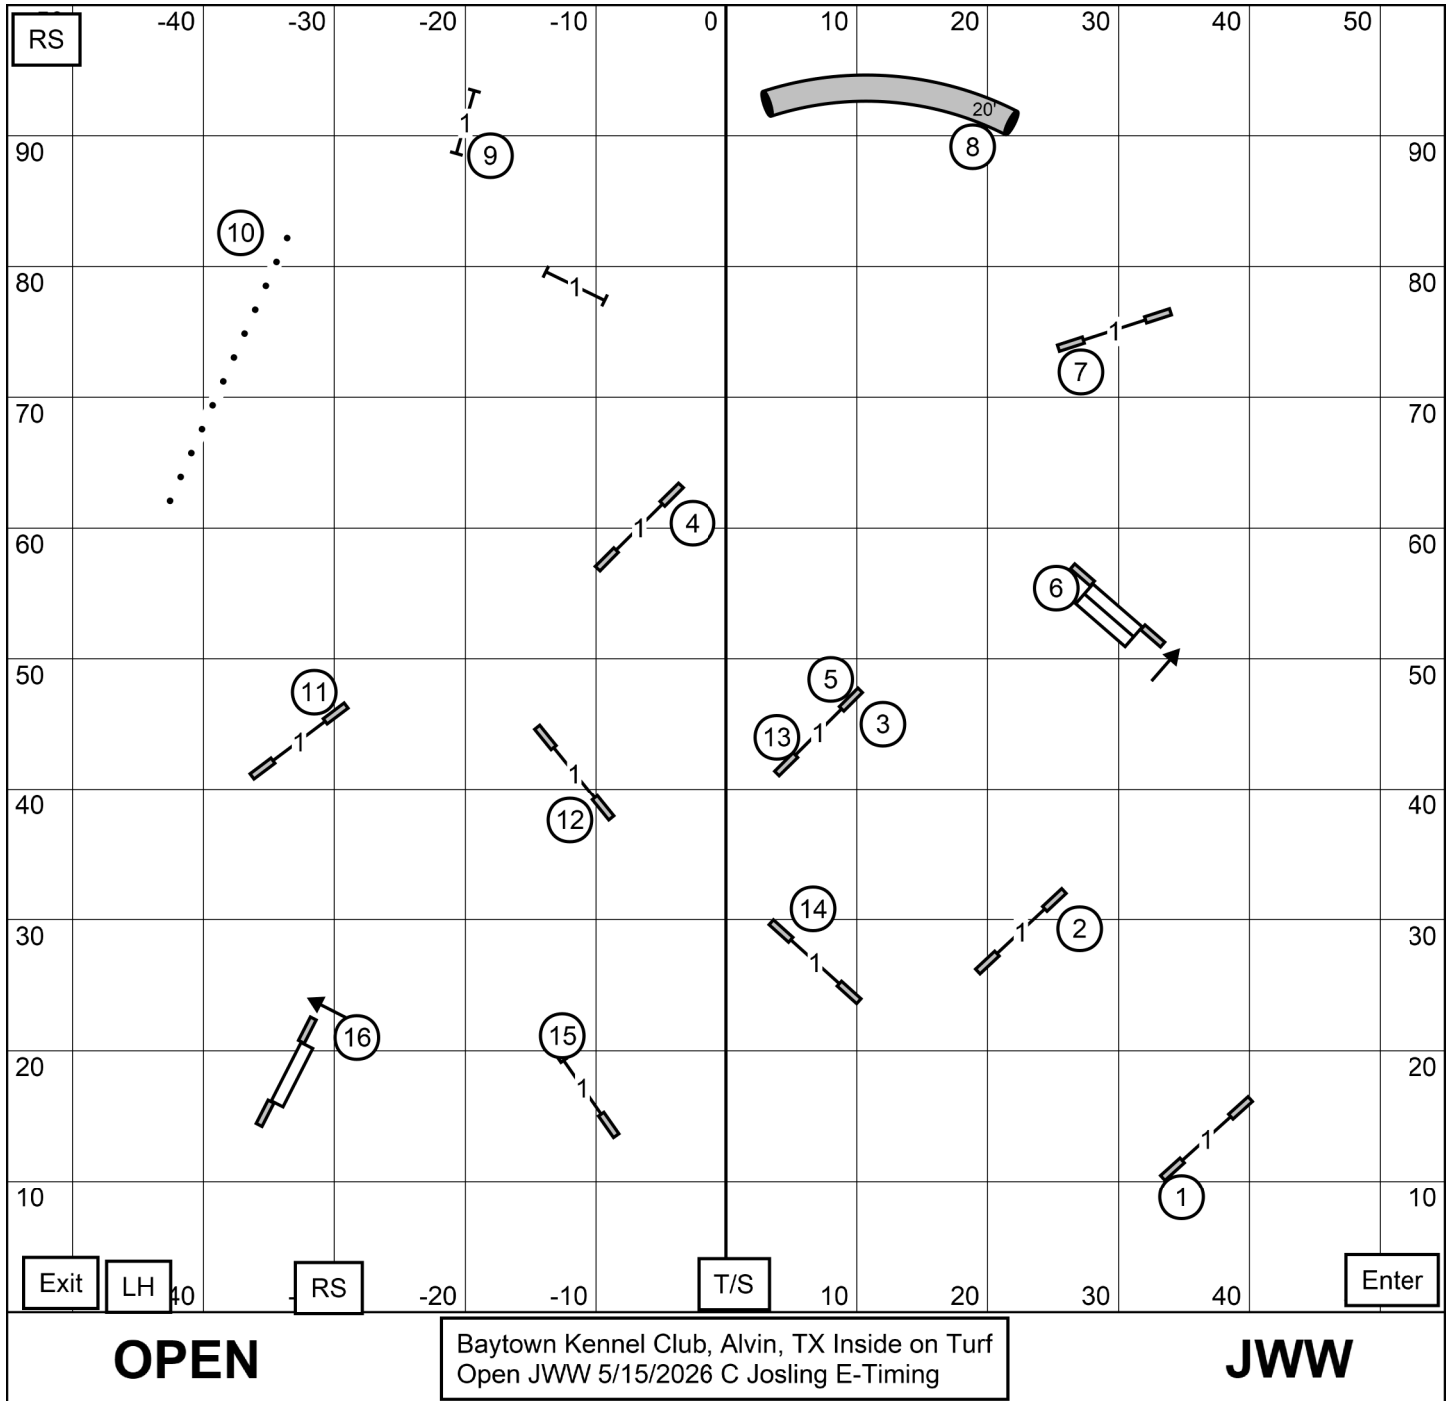

BONUS EXC 6 - 5 - 4 Solid Line
OPN 8 - 5 Solid Line
NOV 8 - 5 Solid to Dashed Line or
5 - 8 Dashed Line to Solid Line

E O N

Baytown Kennel Club, Alvin, TX Inside on Turf
 E O N Fast 5/15/2026 C Josling E-Timing

FAST

EXC/MST

Baytown Kennel Club, Alvin, TX Inside on Turf
 EXC/MST STD 5/15/2026 C Josling E-Timing

STD

Baytown Kennel Club, Alvin, TX Inside on Turf
 Open STD 5/15/2026 C Josling E-Timing

NOVICE

Baytown Kennel Club, Alvin, TX Inside on Turf
 Novice STD 5/15/2026 C Josling E-Timing

STD

NOVICE

Baytown Kennel Club, Alvin, TX Inside on Turf
 Novice JWW 5/15/2026 C Josling E-Timing

JWW