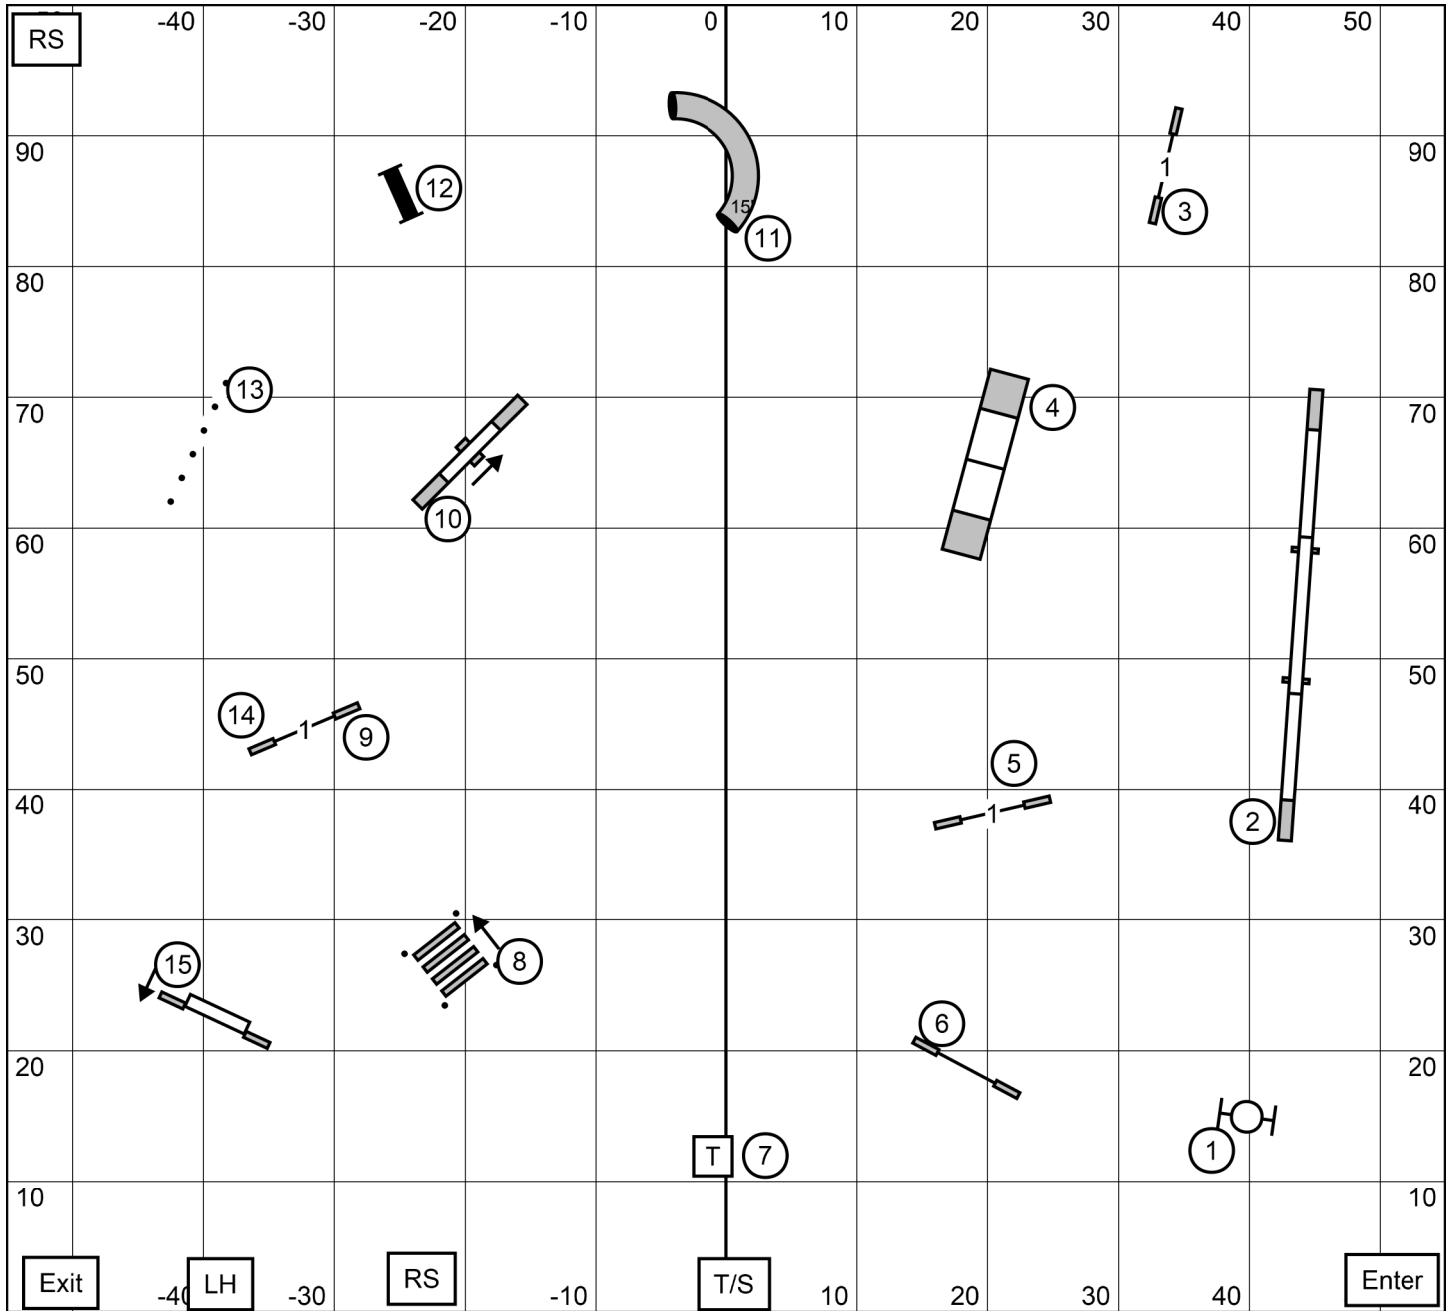

BONUS EXC 6 - 5 - 4 Solid Line
OPN 8 - 5 Solid Line
NOV 8 - 5 Solid to Dashed Line or
5 - 8 Dashed Line to Solid Line

E O N

Baytown Kennel Club, Alvin, TX Inside on Turf
 E O N Fast 5/15/2026 C Josling E-Timing

FAST

EXC/MST

Baytown Kennel Club, Alvin, TX Inside on Turf
 EXC/MST STD 5/15/2026 C Josling E-Timing

STD

Baytown Kennel Club, Alvin, TX Inside on Turf
 Open STD 5/15/2026 C Josling E-Timing

NOVICE

Baytown Kennel Club, Alvin, TX Inside on Turf
 Novice STD 5/15/2026 C Josling E-Timing

STD

NOVICE

Baytown Kennel Club, Alvin, TX Inside on Turf
 Novice JWW 5/15/2026 C Josling E-Timing

JWW