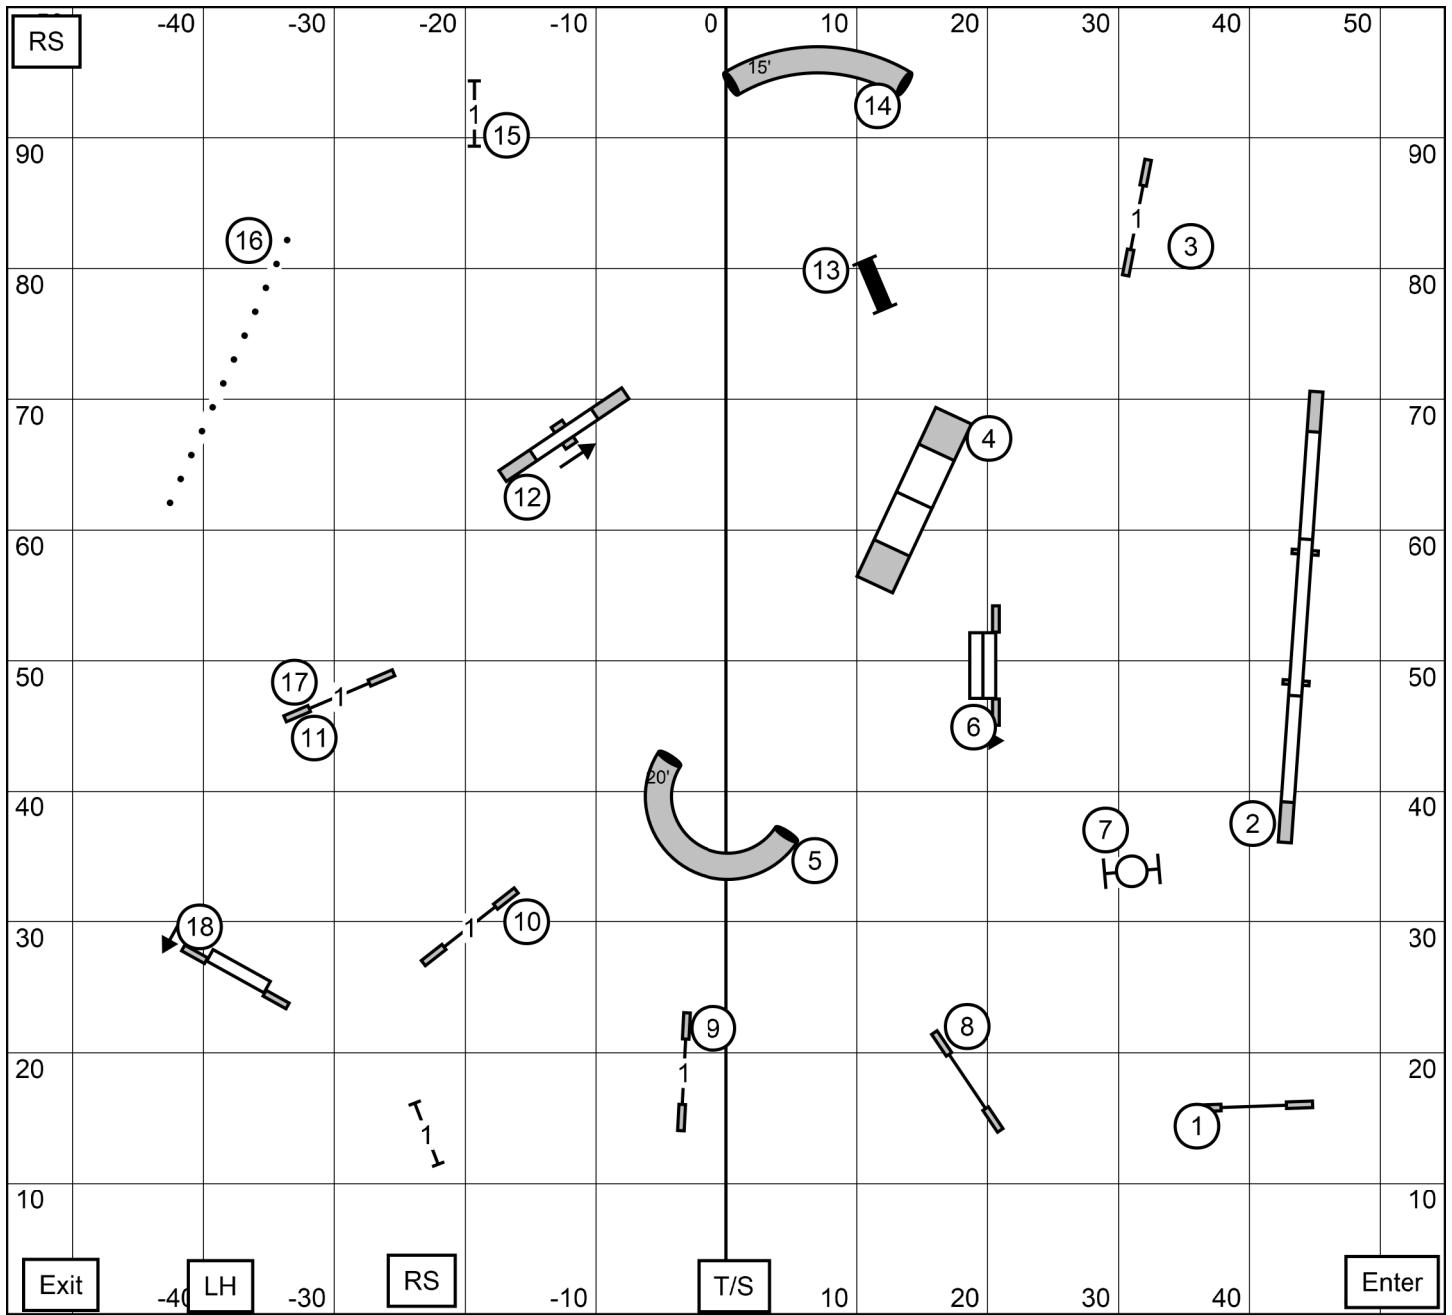

BONUS EXC 6 - 5 - 4 Solid Line
OPN 8 - 5 Solid Line
NOV 8 - 5 Solid to Dashed Line or
5 - 8 Dashed Line to Solid Line

E O N

Baytown Kennel Club, Alvin, TX Inside on Turf
 E O N Fast 5/15/2026 C Josling E-Timing

FAST

EXC/MST

Baytown Kennel Club, Alvin, TX Inside on Turf
 EXC/MST STD 5/15/2026 C Josling E-Timing

STD

Baytown Kennel Club, Alvin, TX Inside on Turf
 Open STD 5/15/2026 C Josling E-Timing

NOVICE

Baytown Kennel Club, Alvin, TX Inside on Turf
 Novice STD 5/15/2026 C Josling E-Timing

STD

NOVICE

Baytown Kennel Club, Alvin, TX Inside on Turf
 Novice JWW 5/15/2026 C Josling E-Timing

JWW