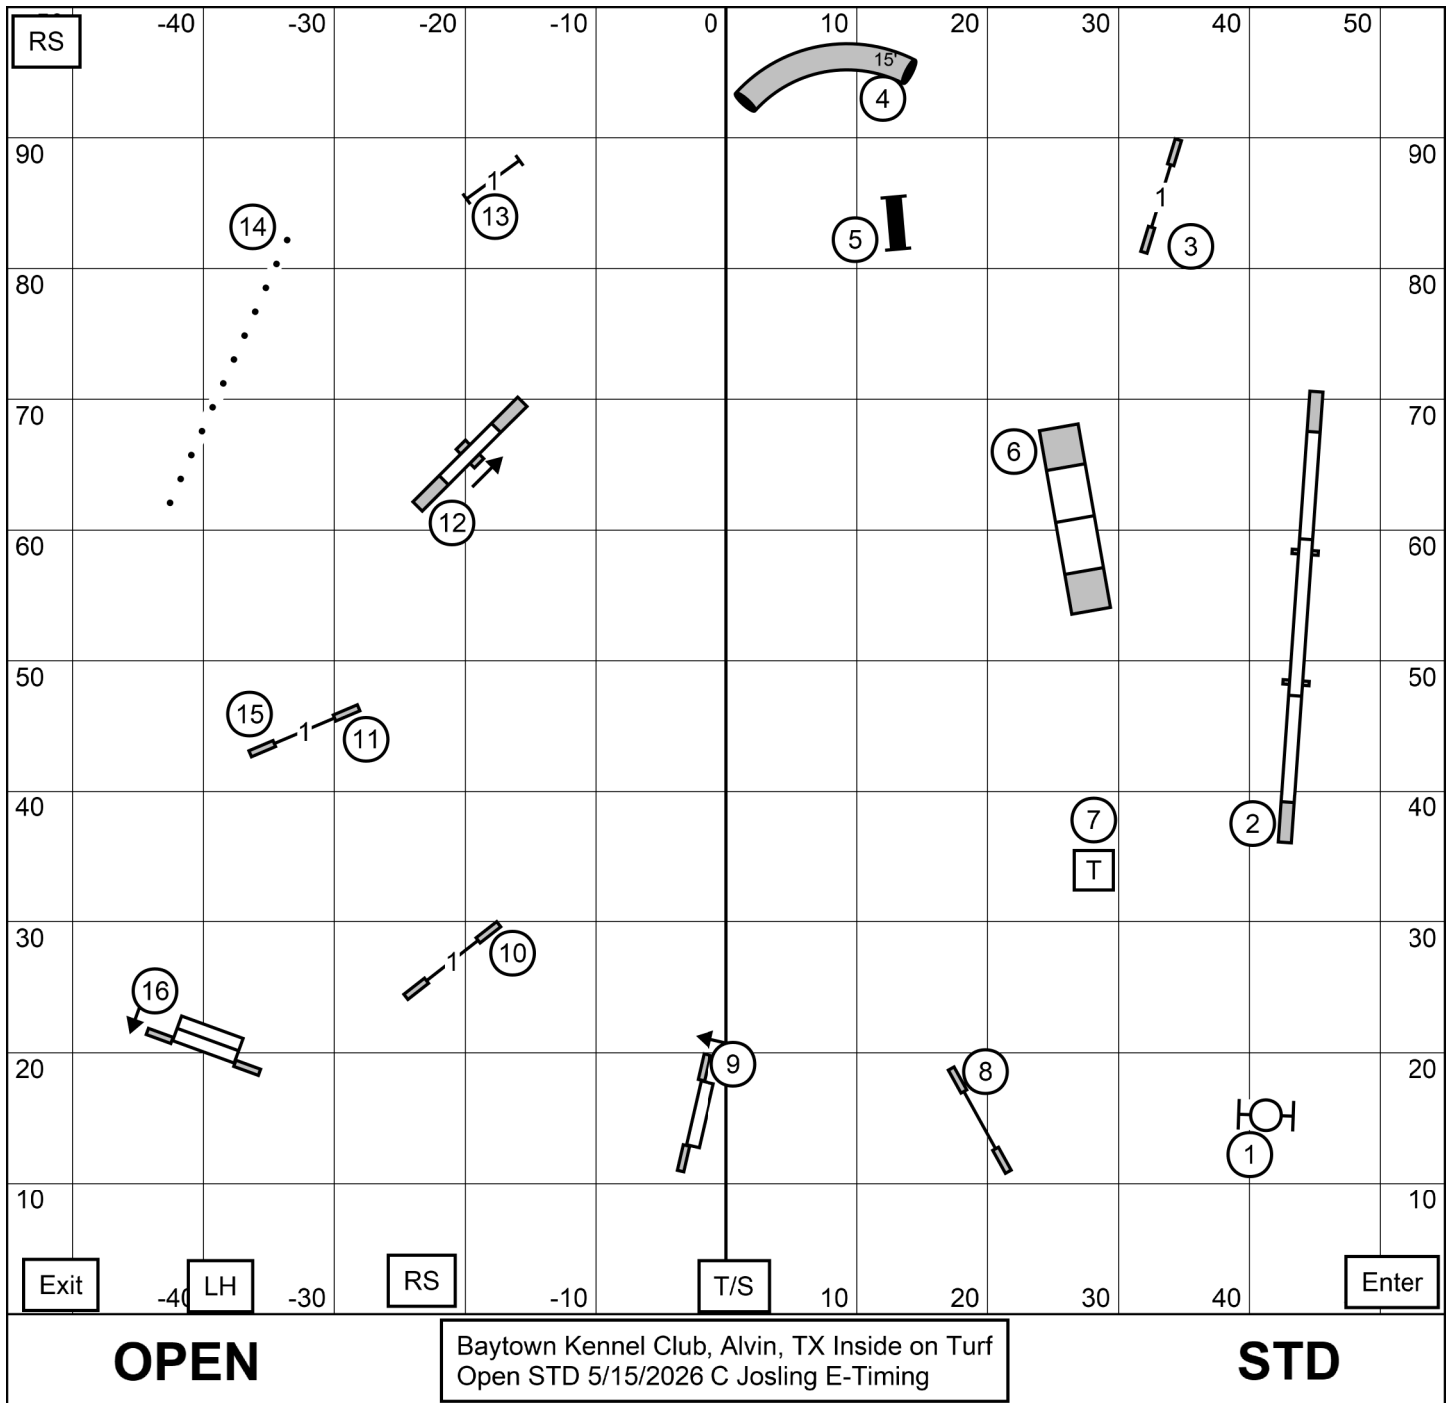

BONUS EXC 6 - 5 - 4 Solid Line
OPN 8 - 5 Solid Line
NOV 8 - 5 Solid to Dashed Line or
5 - 8 Dashed Line to Solid Line

E O N

Baytown Kennel Club, Alvin, TX Inside on Turf
 E O N Fast 5/15/2026 C Josling E-Timing

FAST

EXC/MST

Baytown Kennel Club, Alvin, TX Inside on Turf
 EXC/MST STD 5/15/2026 C Josling E-Timing

STD

Baytown Kennel Club, Alvin, TX Inside on Turf
 Open STD 5/15/2026 C Josling E-Timing

NOVICE

Baytown Kennel Club, Alvin, TX Inside on Turf
 Novice STD 5/15/2026 C Josling E-Timing

STD

NOVICE

Baytown Kennel Club, Alvin, TX Inside on Turf
 Novice JWW 5/15/2026 C Josling E-Timing

JWW