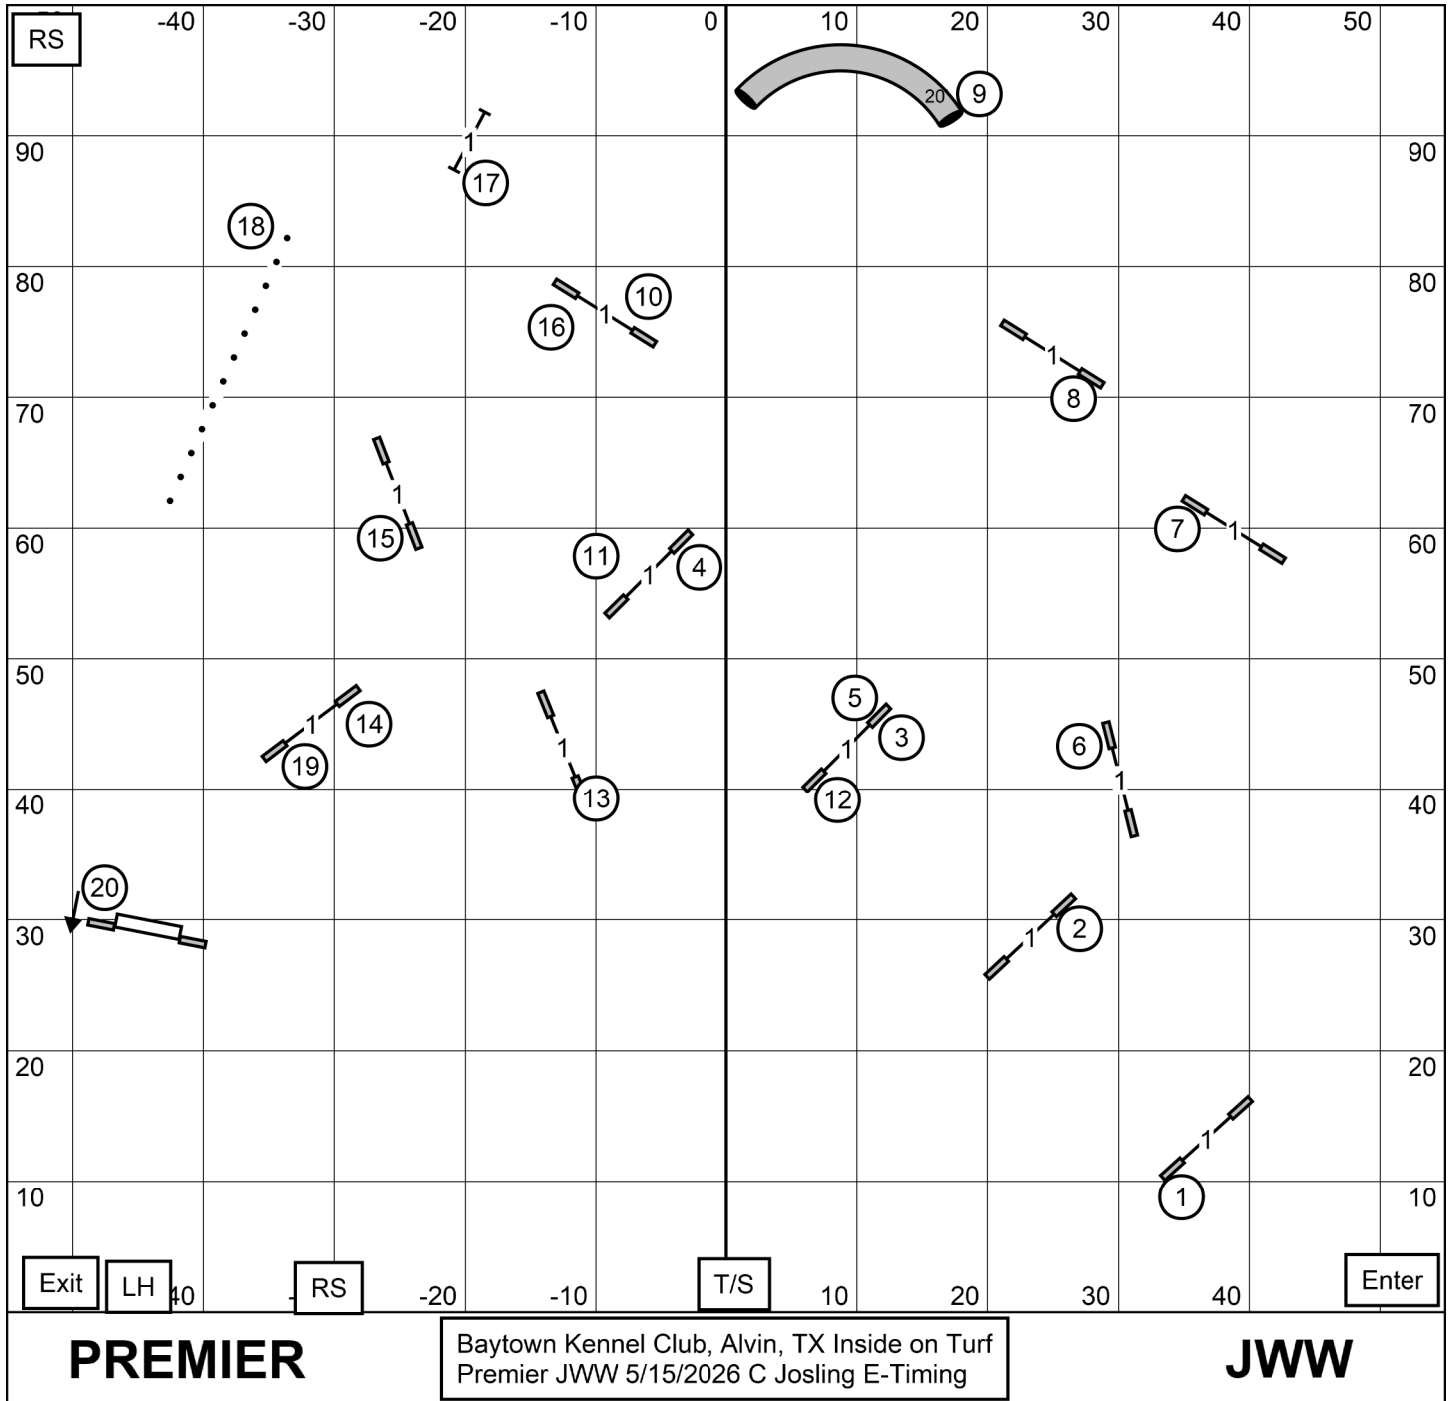

BONUS EXC 6 - 5 - 4 Solid Line
OPN 8 - 5 Solid Line
NOV 8 - 5 Solid to Dashed Line or
5 - 8 Dashed Line to Solid Line

E O N

Baytown Kennel Club, Alvin, TX Inside on Turf
 E O N Fast 5/15/2026 C Josling E-Timing

FAST

EXC/MST

Baytown Kennel Club, Alvin, TX Inside on Turf
 EXC/MST STD 5/15/2026 C Josling E-Timing

STD

Baytown Kennel Club, Alvin, TX Inside on Turf
 Open STD 5/15/2026 C Josling E-Timing

NOVICE

Baytown Kennel Club, Alvin, TX Inside on Turf
 Novice STD 5/15/2026 C Josling E-Timing

STD

NOVICE

Baytown Kennel Club, Alvin, TX Inside on Turf
 Novice JWW 5/15/2026 C Josling E-Timing

JWW