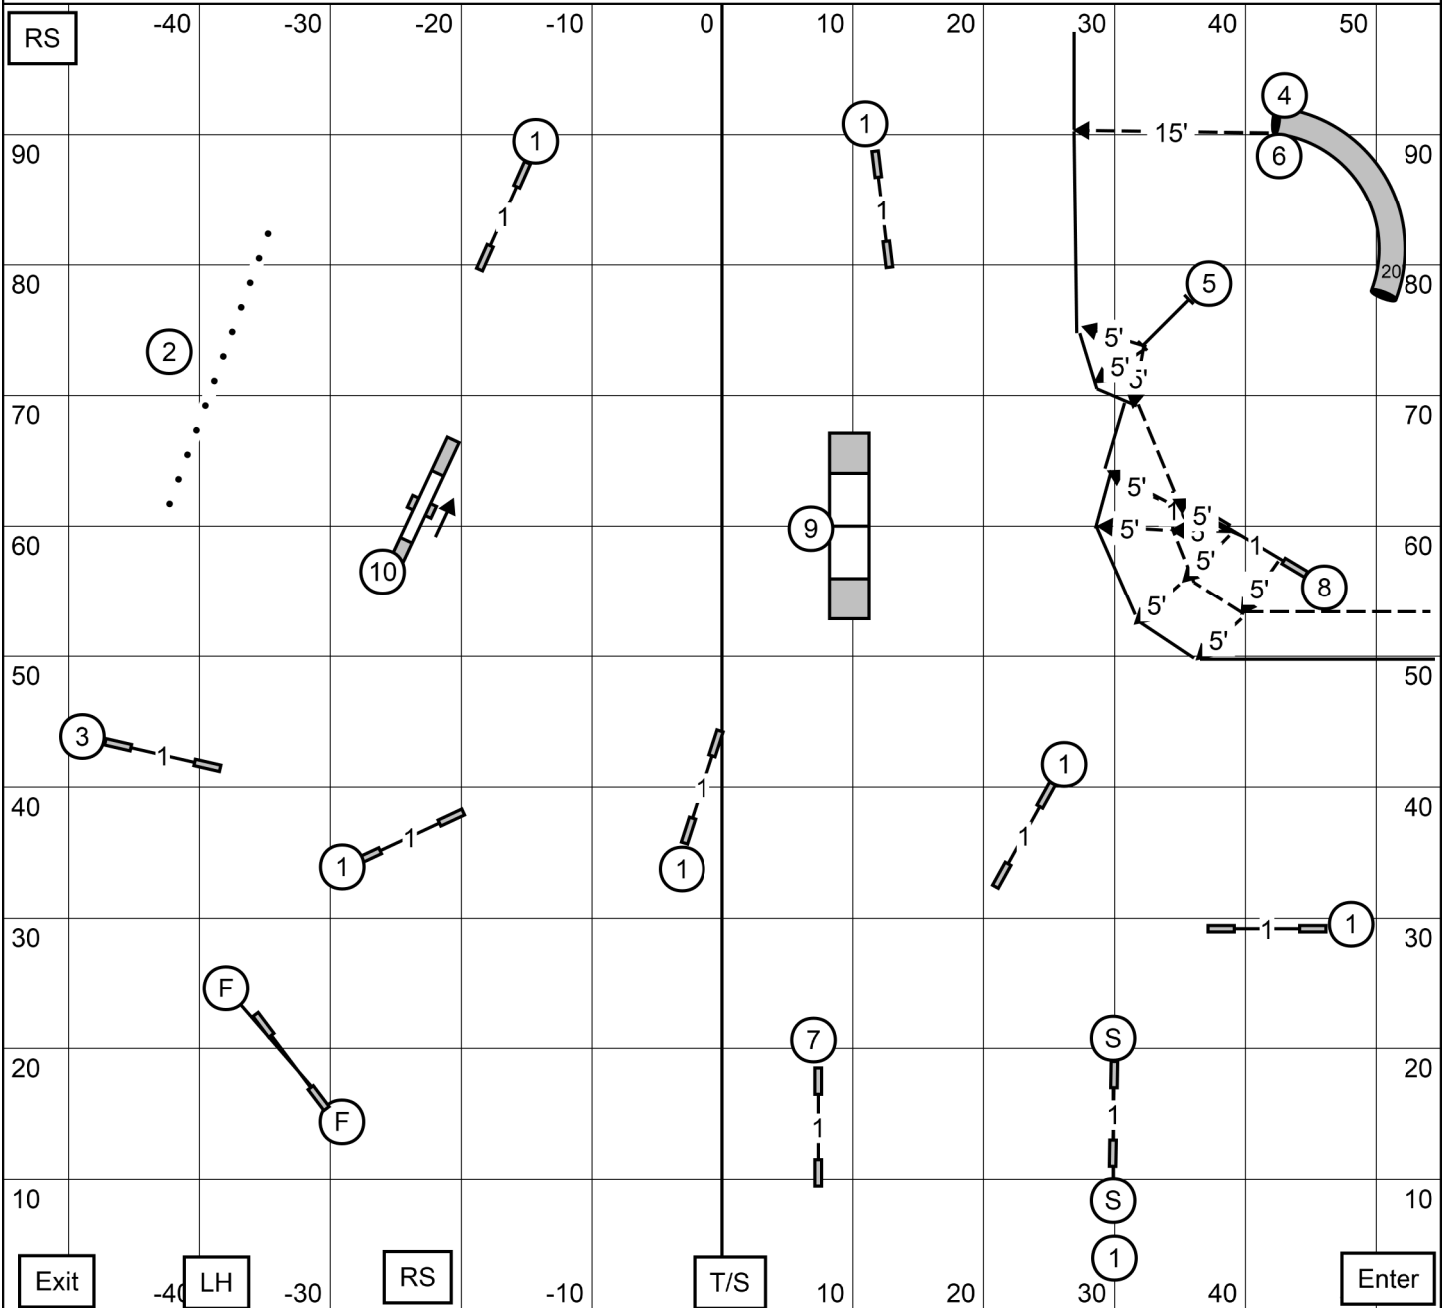

BONUS EXC 6 - 5 - 4 Solid Line
OPN 8 - 5 Solid Line
NOV 8 - 5 Solid to Dashed Line or
5 - 8 Dashed Line to Solid Line

E O N

Baytown Kennel Club, Alvin, TX Inside on Turf
 E O N Fast 5/15/2026 C Josling E-Timing

FAST

EXC/MST

Baytown Kennel Club, Alvin, TX Inside on Turf
 EXC/MST STD 5/15/2026 C Josling E-Timing

STD

Baytown Kennel Club, Alvin, TX Inside on Turf
 Open STD 5/15/2026 C Josling E-Timing

NOVICE

Baytown Kennel Club, Alvin, TX Inside on Turf
 Novice STD 5/15/2026 C Josling E-Timing

STD

NOVICE

Baytown Kennel Club, Alvin, TX Inside on Turf
 Novice JWW 5/15/2026 C Josling E-Timing

JWW