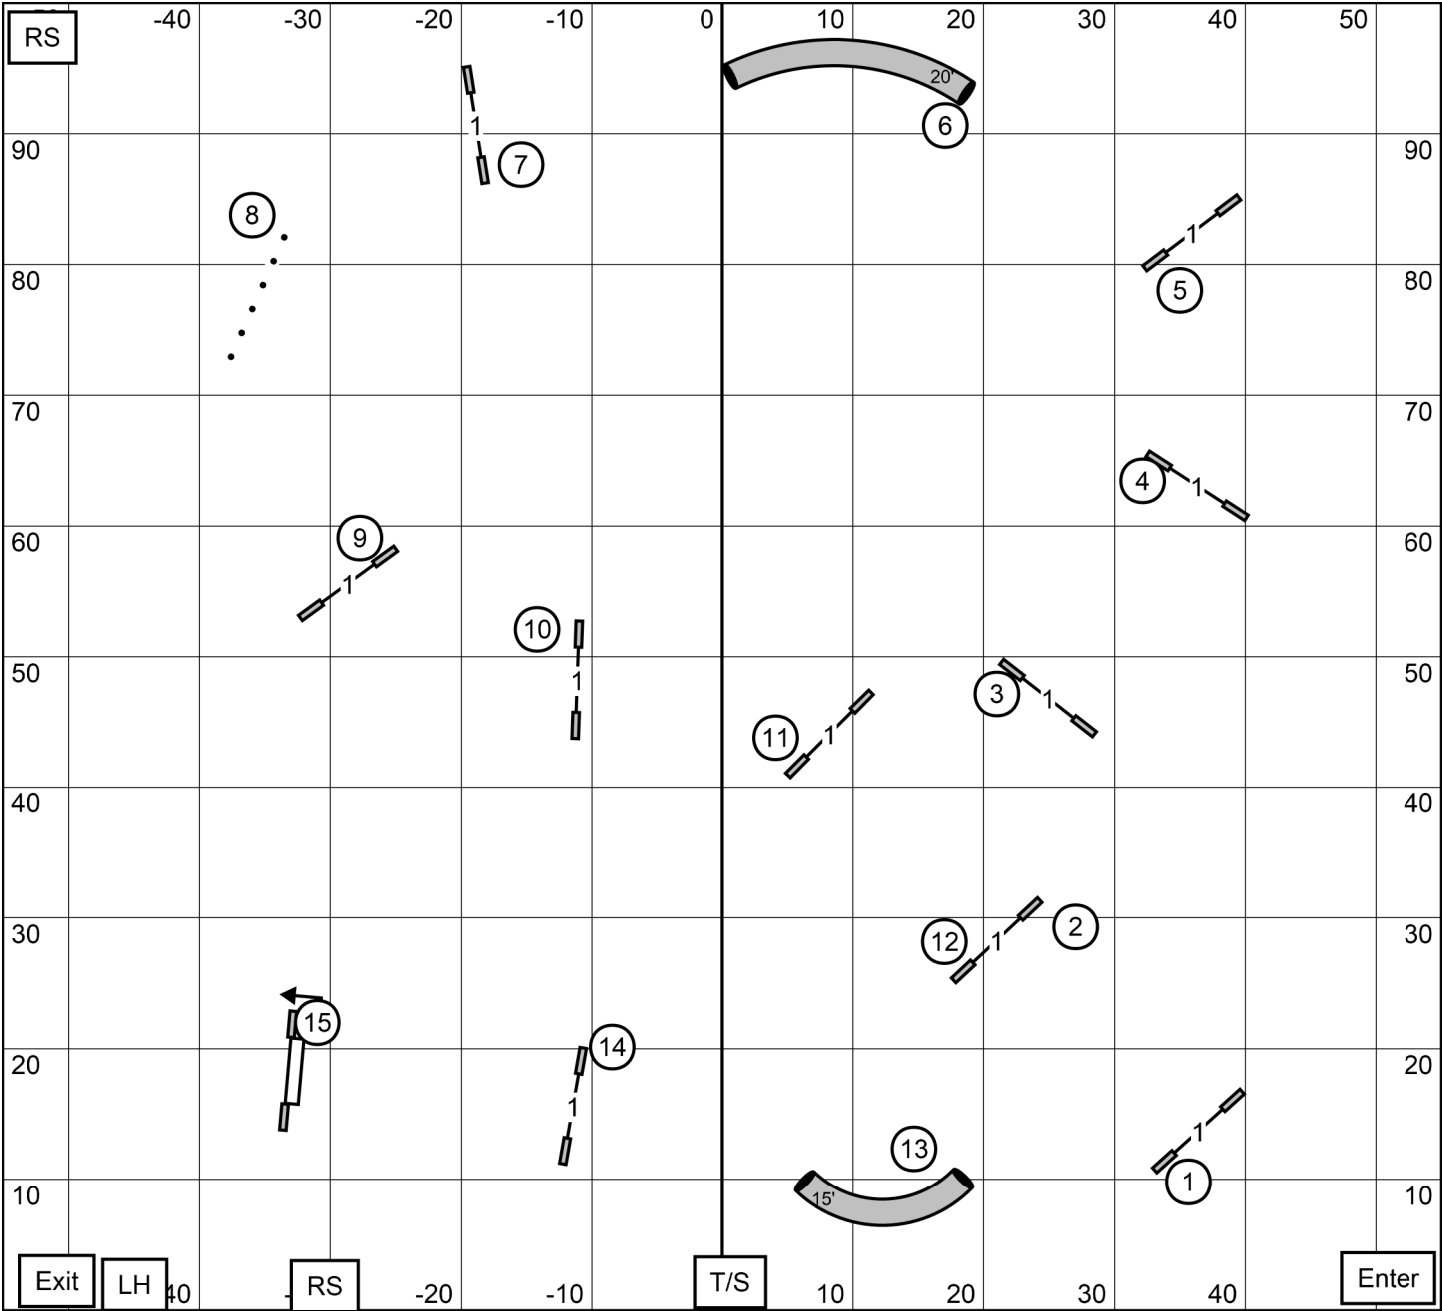

BONUS EXC 6 - 5 - 4 Solid Line
OPN 8 - 5 Solid Line
NOV 8 - 5 Solid to Dashed Line or
5 - 8 Dashed Line to Solid Line

E O N

Baytown Kennel Club, Alvin, TX Inside on Turf
 E O N Fast 5/15/2026 C Josling E-Timing

FAST

EXC/MST

Baytown Kennel Club, Alvin, TX Inside on Turf
 EXC/MST STD 5/15/2026 C Josling E-Timing

STD

Baytown Kennel Club, Alvin, TX Inside on Turf
 Open STD 5/15/2026 C Josling E-Timing

NOVICE

Baytown Kennel Club, Alvin, TX Inside on Turf
 Novice STD 5/15/2026 C Josling E-Timing

STD

NOVICE

Baytown Kennel Club, Alvin, TX Inside on Turf
 Novice JWW 5/15/2026 C Josling E-Timing

JWW