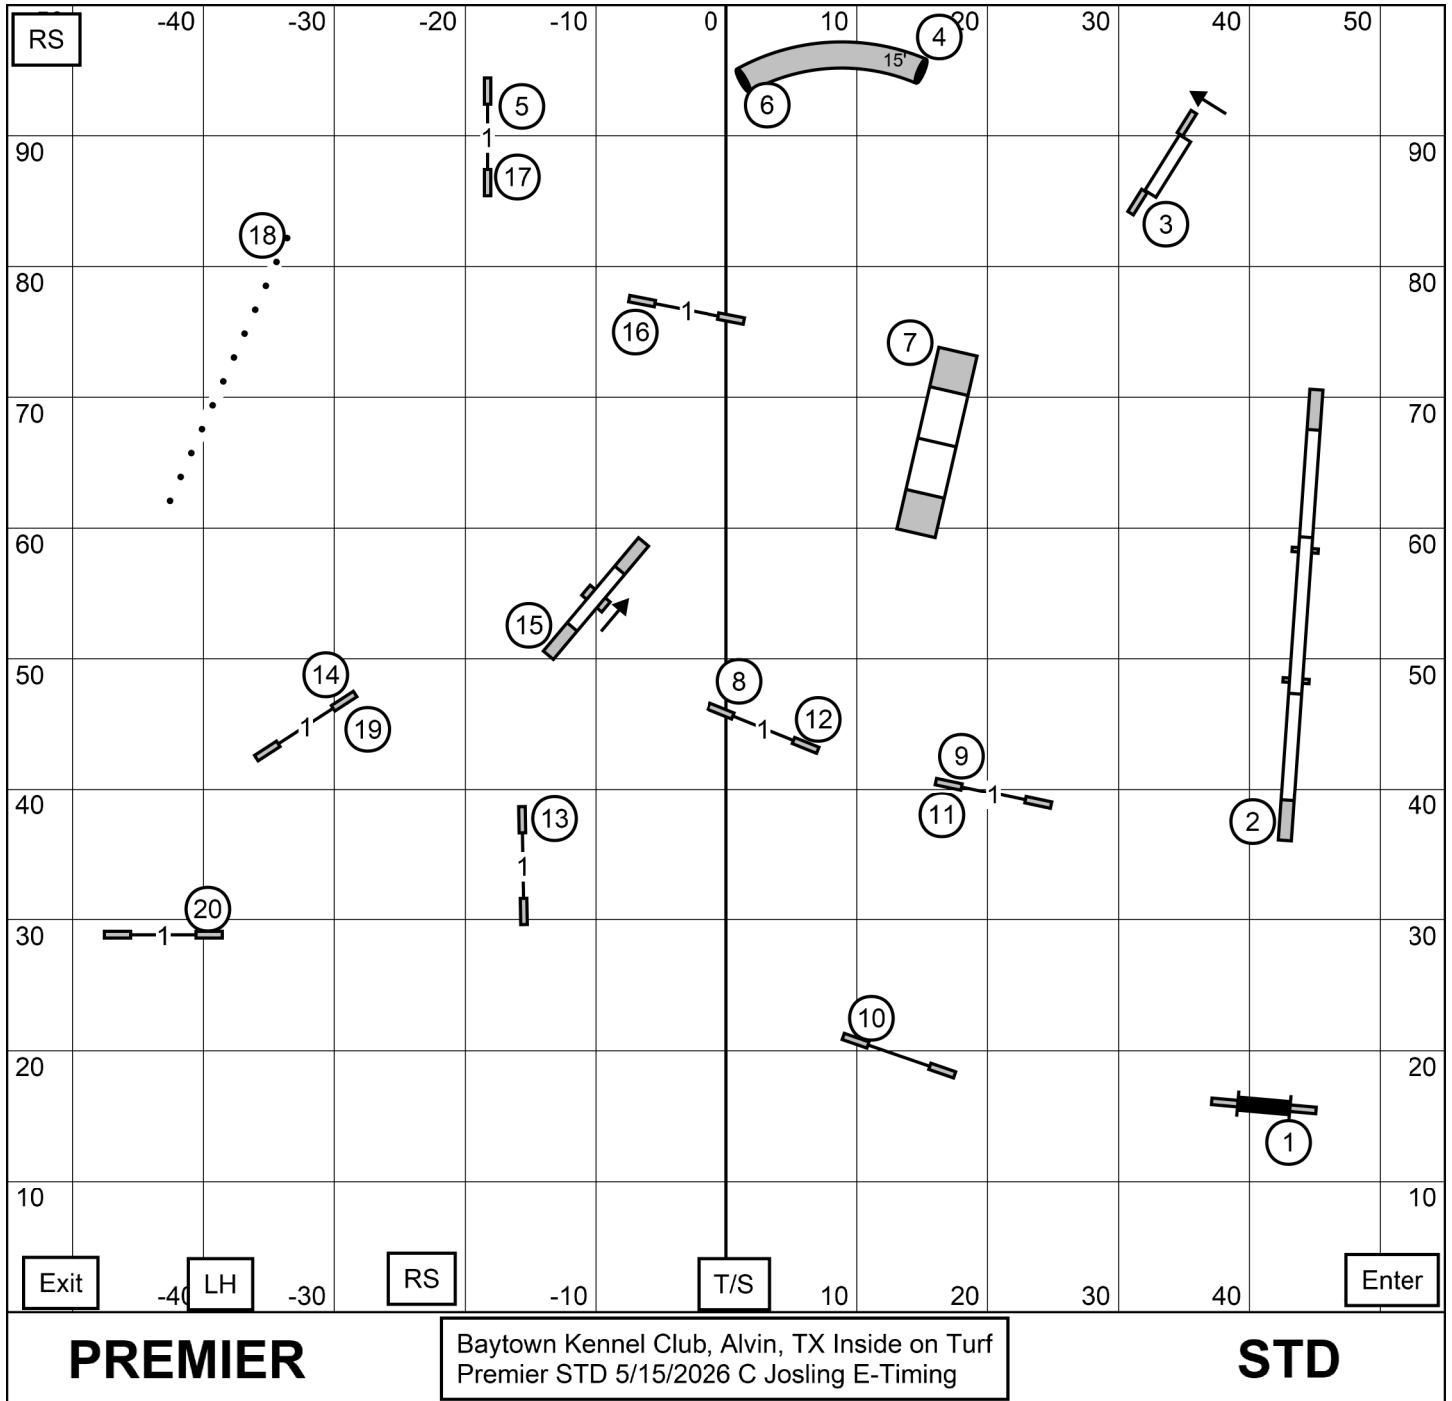

BONUS EXC 6 - 5 - 4 Solid Line
OPN 8 - 5 Solid Line
NOV 8 - 5 Solid to Dashed Line or
5 - 8 Dashed Line to Solid Line

E O N

Baytown Kennel Club, Alvin, TX Inside on Turf
 E O N Fast 5/15/2026 C Josling E-Timing

FAST

EXC/MST

Baytown Kennel Club, Alvin, TX Inside on Turf
 EXC/MST STD 5/15/2026 C Josling E-Timing

STD

Baytown Kennel Club, Alvin, TX Inside on Turf
 Open STD 5/15/2026 C Josling E-Timing

NOVICE

Baytown Kennel Club, Alvin, TX Inside on Turf
 Novice STD 5/15/2026 C Josling E-Timing

STD

NOVICE

Baytown Kennel Club, Alvin, TX Inside on Turf
 Novice JWW 5/15/2026 C Josling E-Timing

JWW