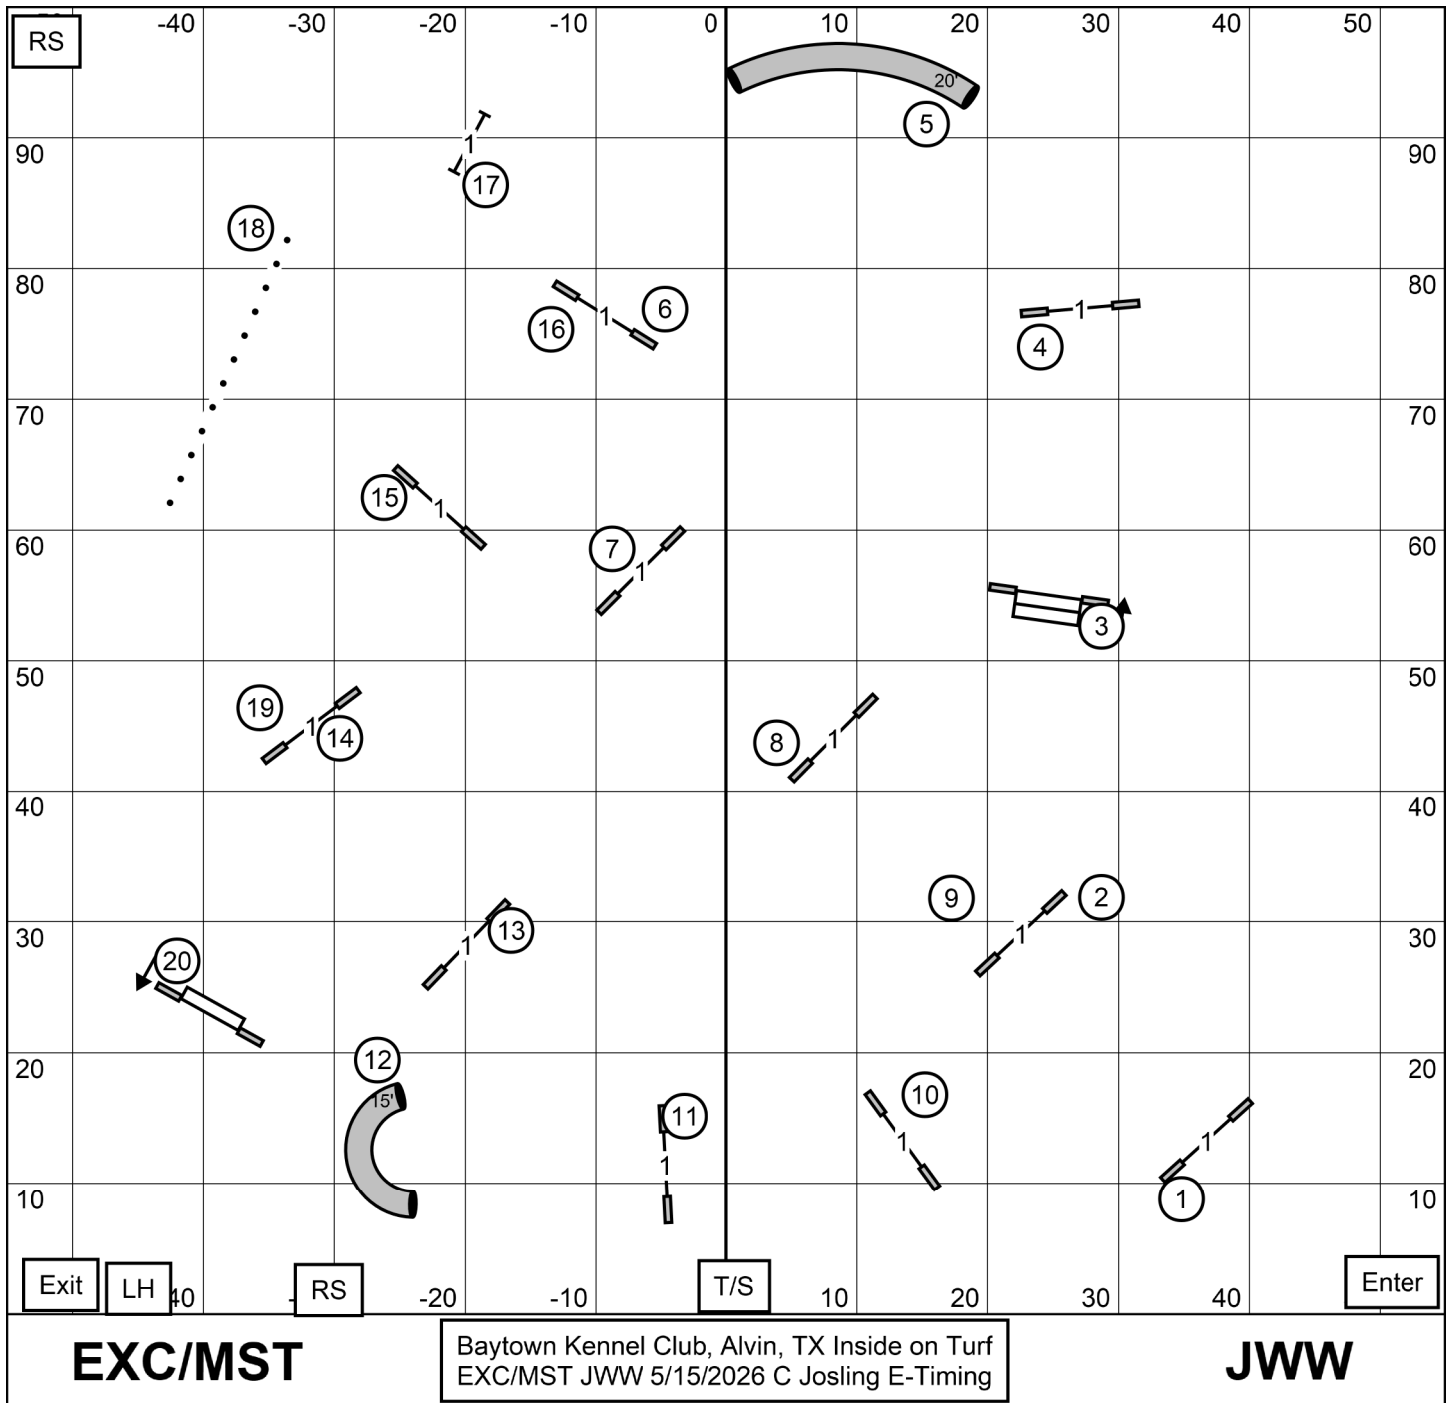

BONUS EXC 6 - 5 - 4 Solid Line
OPN 8 - 5 Solid Line
NOV 8 - 5 Solid to Dashed Line or
5 - 8 Dashed Line to Solid Line

E O N

Baytown Kennel Club, Alvin, TX Inside on Turf
 E O N Fast 5/15/2026 C Josling E-Timing

FAST

EXC/MST

Baytown Kennel Club, Alvin, TX Inside on Turf
 EXC/MST STD 5/15/2026 C Josling E-Timing

STD

Baytown Kennel Club, Alvin, TX Inside on Turf
 Open STD 5/15/2026 C Josling E-Timing

NOVICE

Baytown Kennel Club, Alvin, TX Inside on Turf
 Novice STD 5/15/2026 C Josling E-Timing

STD

NOVICE

Baytown Kennel Club, Alvin, TX Inside on Turf
 Novice JWW 5/15/2026 C Josling E-Timing

JWW