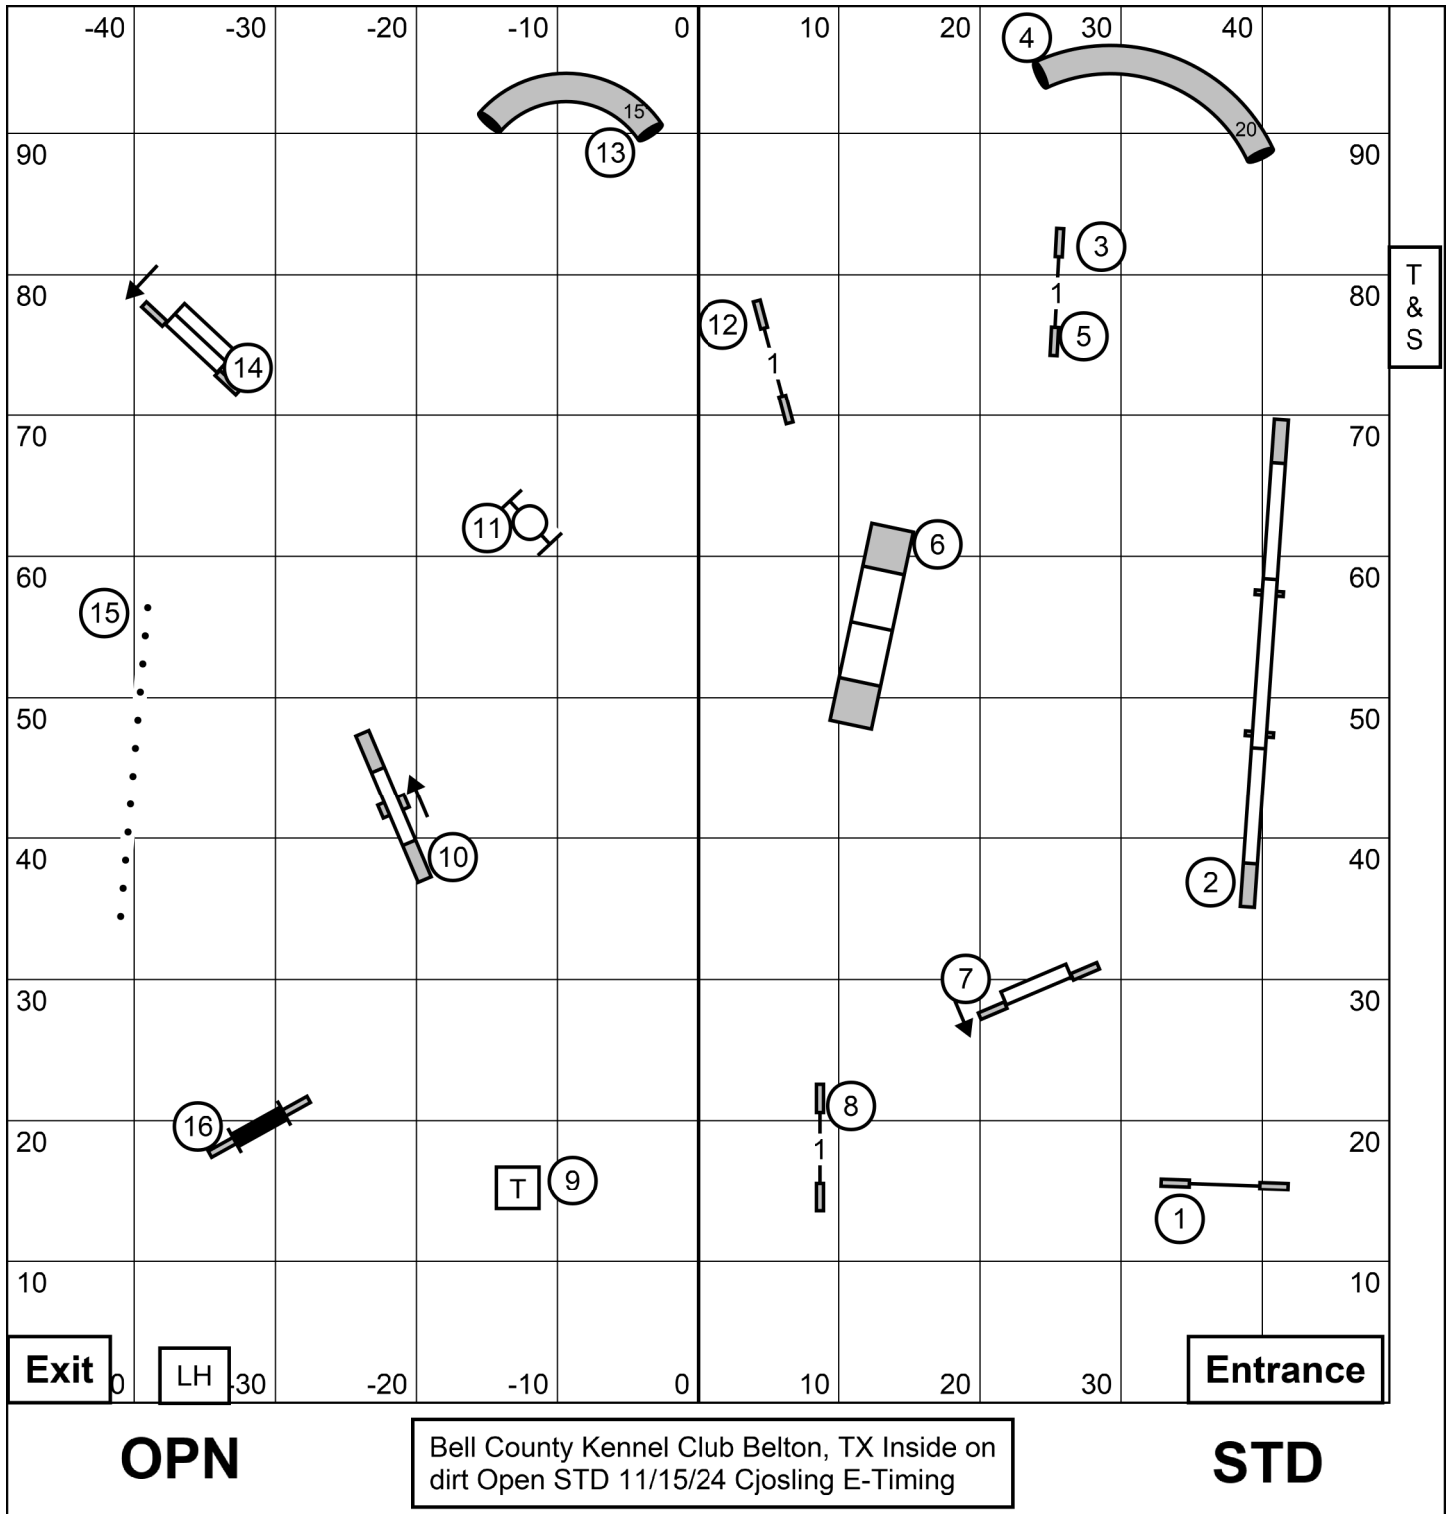

BONUS EXC 3 - 7 - 5 Solid Line
OPN 7 - 5 Solid Line
NOV 7 - 5 or 3 - 7 Dashed Line

7 for Open & Novice Only

E O N

Bell County Kennel Club Belton, TX Inside on dirt E O N Fast 11/15/24 Cjosling E-Timing

F S T

Bell County Kennel Club Belton, TX Inside on dirt T2B 11/15/24 Cjosling E-Timing