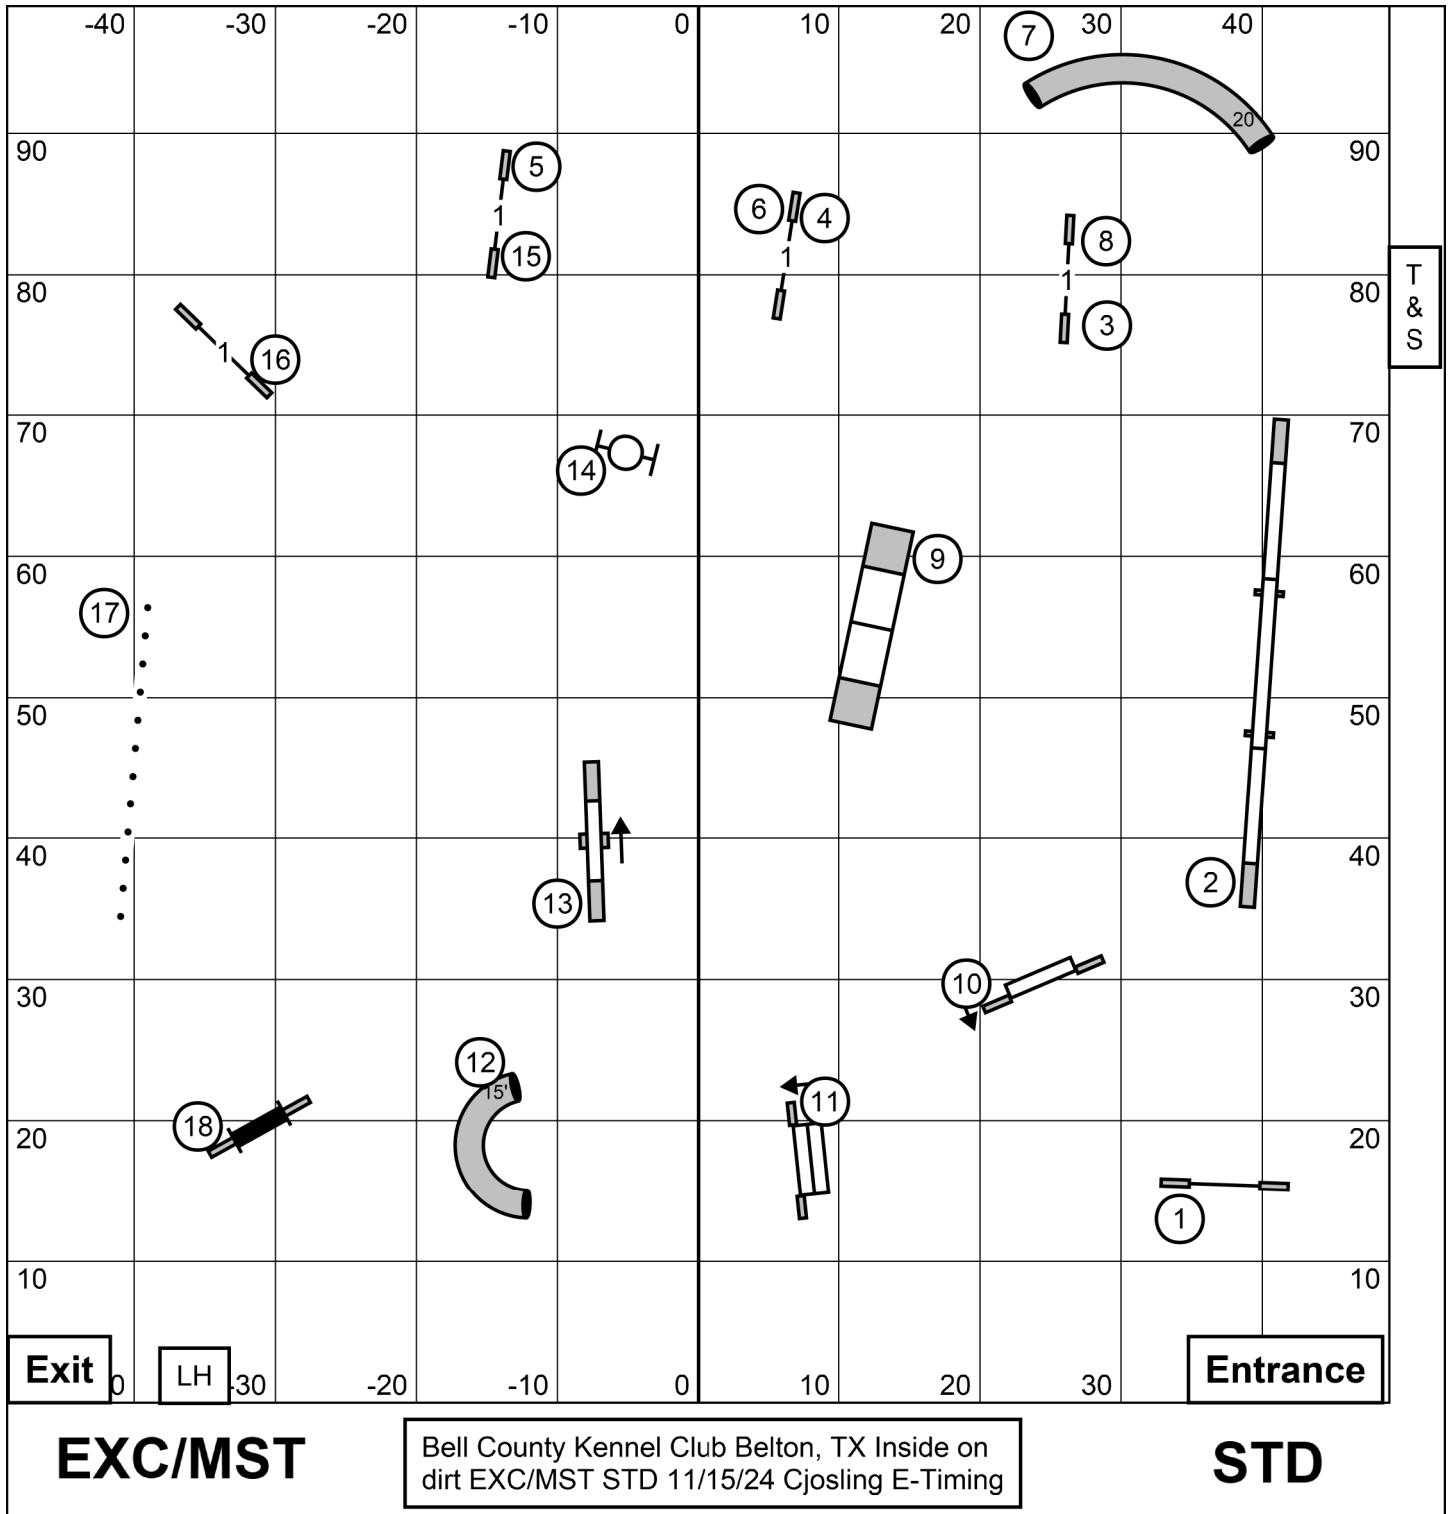

BONUS EXC 3 - 7 - 5 Solid Line
OPN 7 - 5 Solid Line
NOV 7 - 5 or 3 - 7 Dashed Line

7 for Open & Novice Only

E O N

Bell County Kennel Club Belton, TX Inside on dirt E O N Fast 11/15/24 Cjosling E-Timing

F S T

Bell County Kennel Club Belton, TX Inside on dirt T2B 11/15/24 Cjosling E-Timing