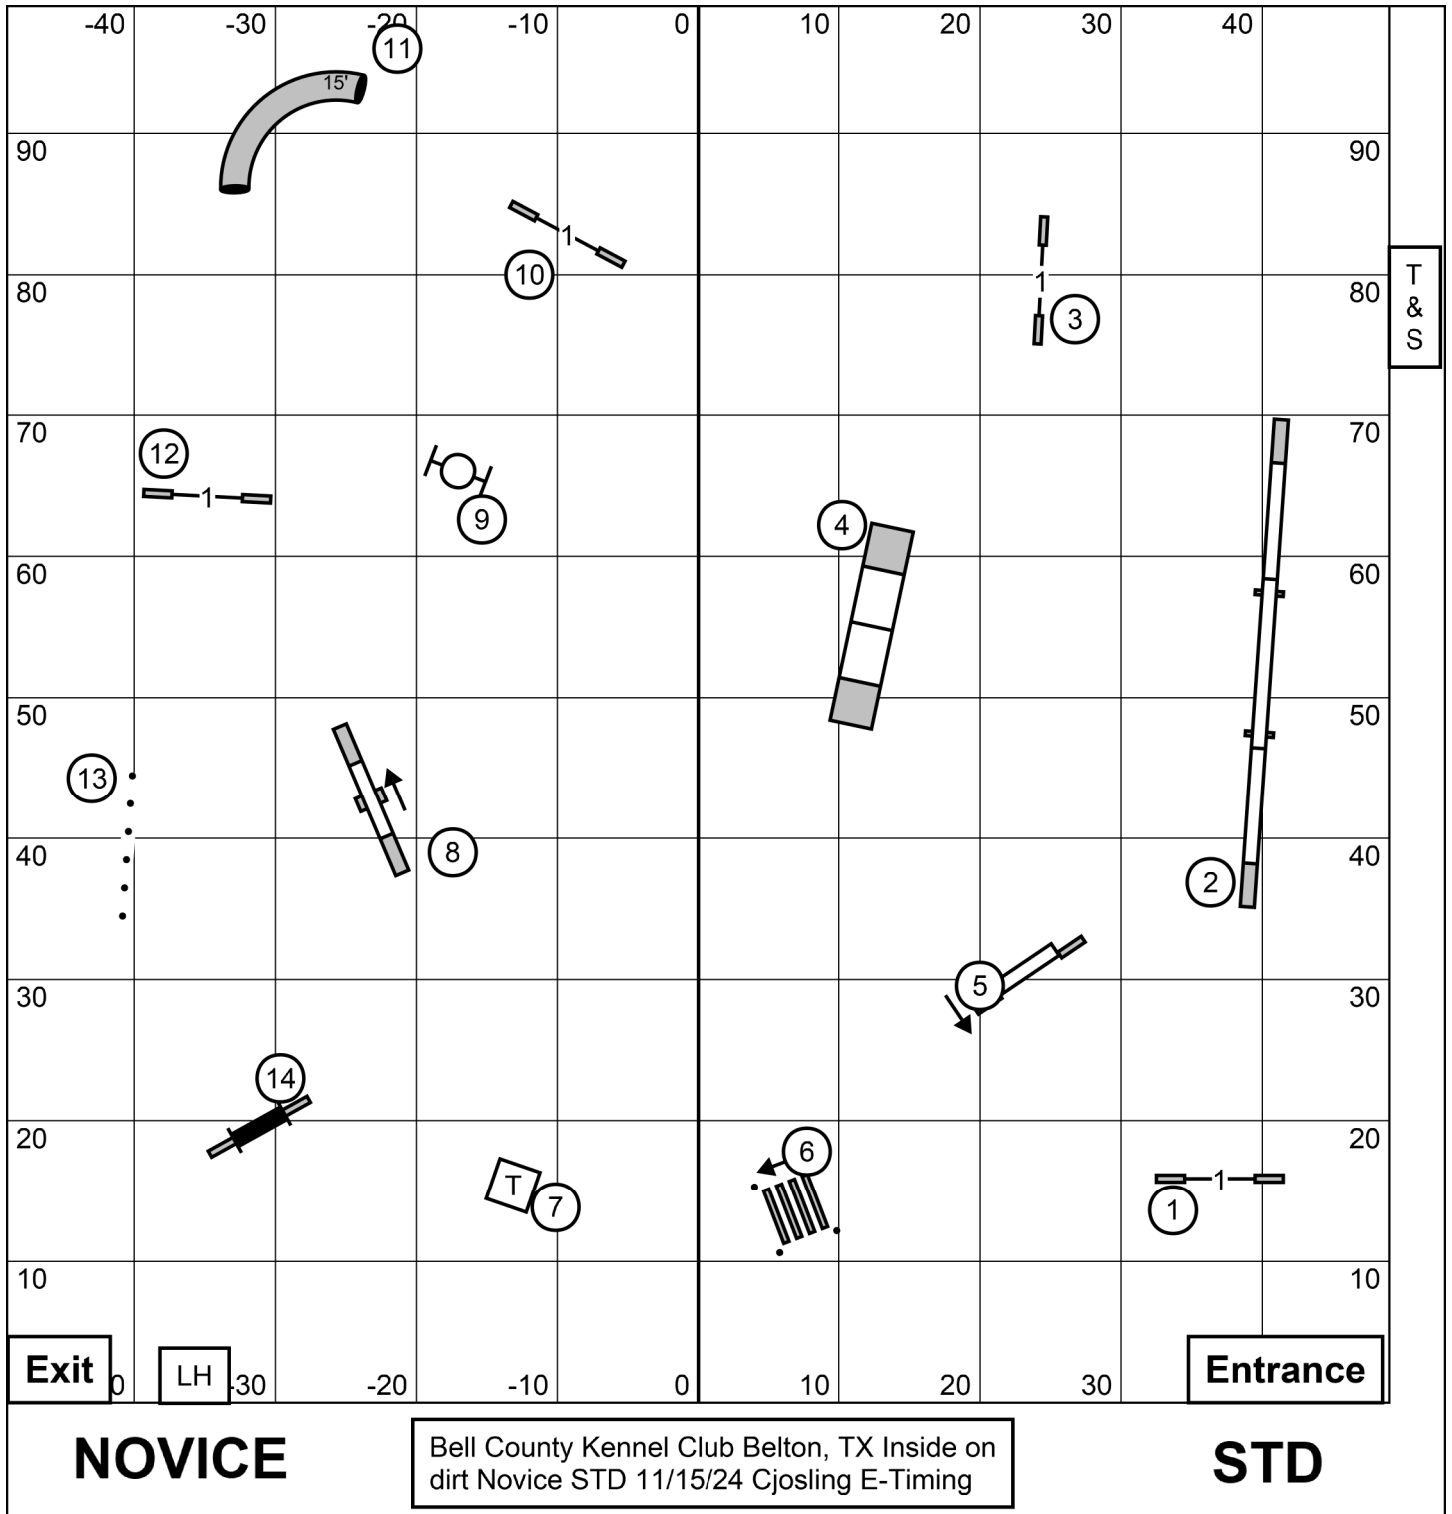

BONUS EXC 3 - 7 - 5 Solid Line
OPN 7 - 5 Solid Line
NOV 7 - 5 or 3 - 7 Dashed Line

7 for Open & Novice Only

E O N

Bell County Kennel Club Belton, TX Inside on dirt E O N Fast 11/15/24 Cjosling E-Timing

F S T

Bell County Kennel Club Belton, TX Inside on dirt T2B 11/15/24 Cjosling E-Timing