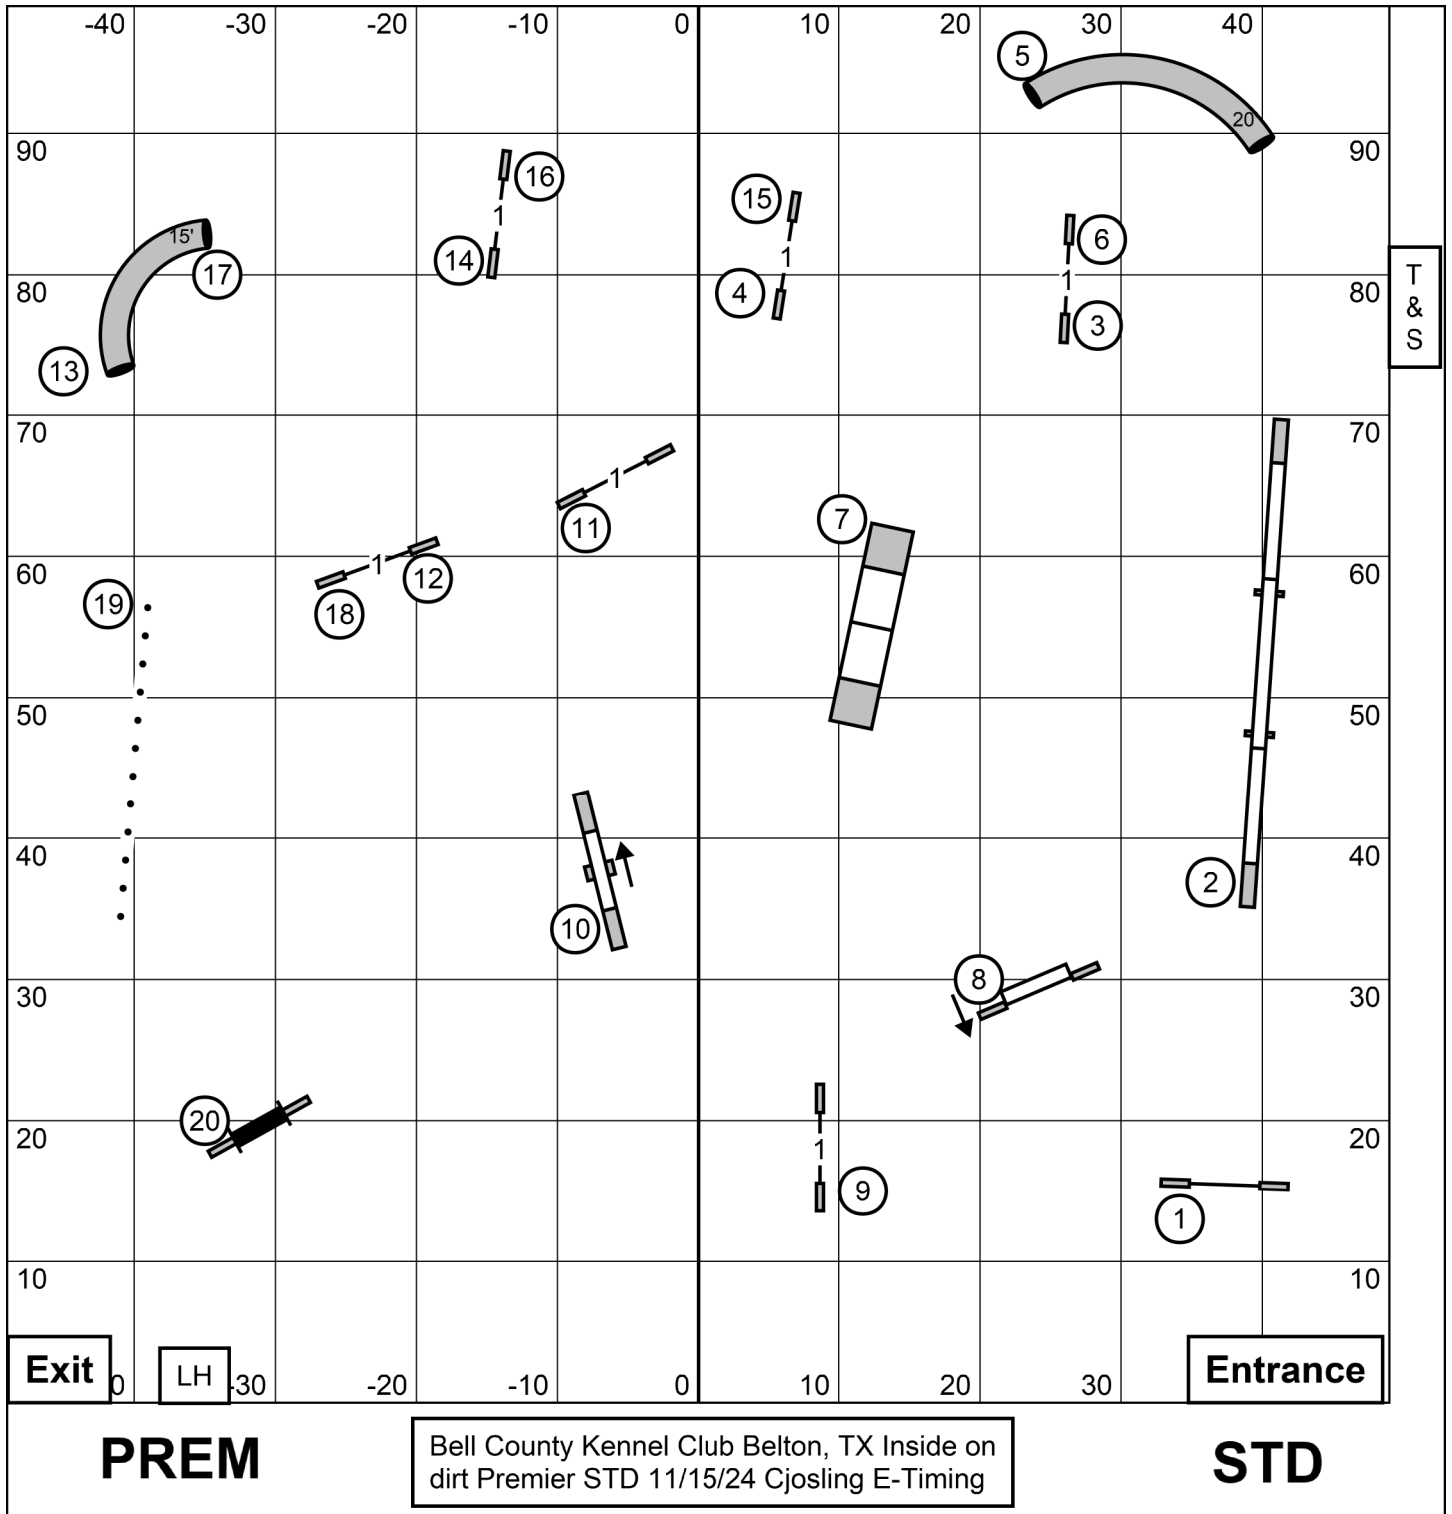

BONUS EXC 3 - 7 - 5 Solid Line
OPN 7 - 5 Solid Line
NOV 7 - 5 or 3 - 7 Dashed Line

7 for Open & Novice Only

E O N

Bell County Kennel Club Belton, TX Inside on dirt E O N Fast 11/15/24 Cjosling E-Timing

F S T

Bell County Kennel Club Belton, TX Inside on dirt T2B 11/15/24 Cjosling E-Timing