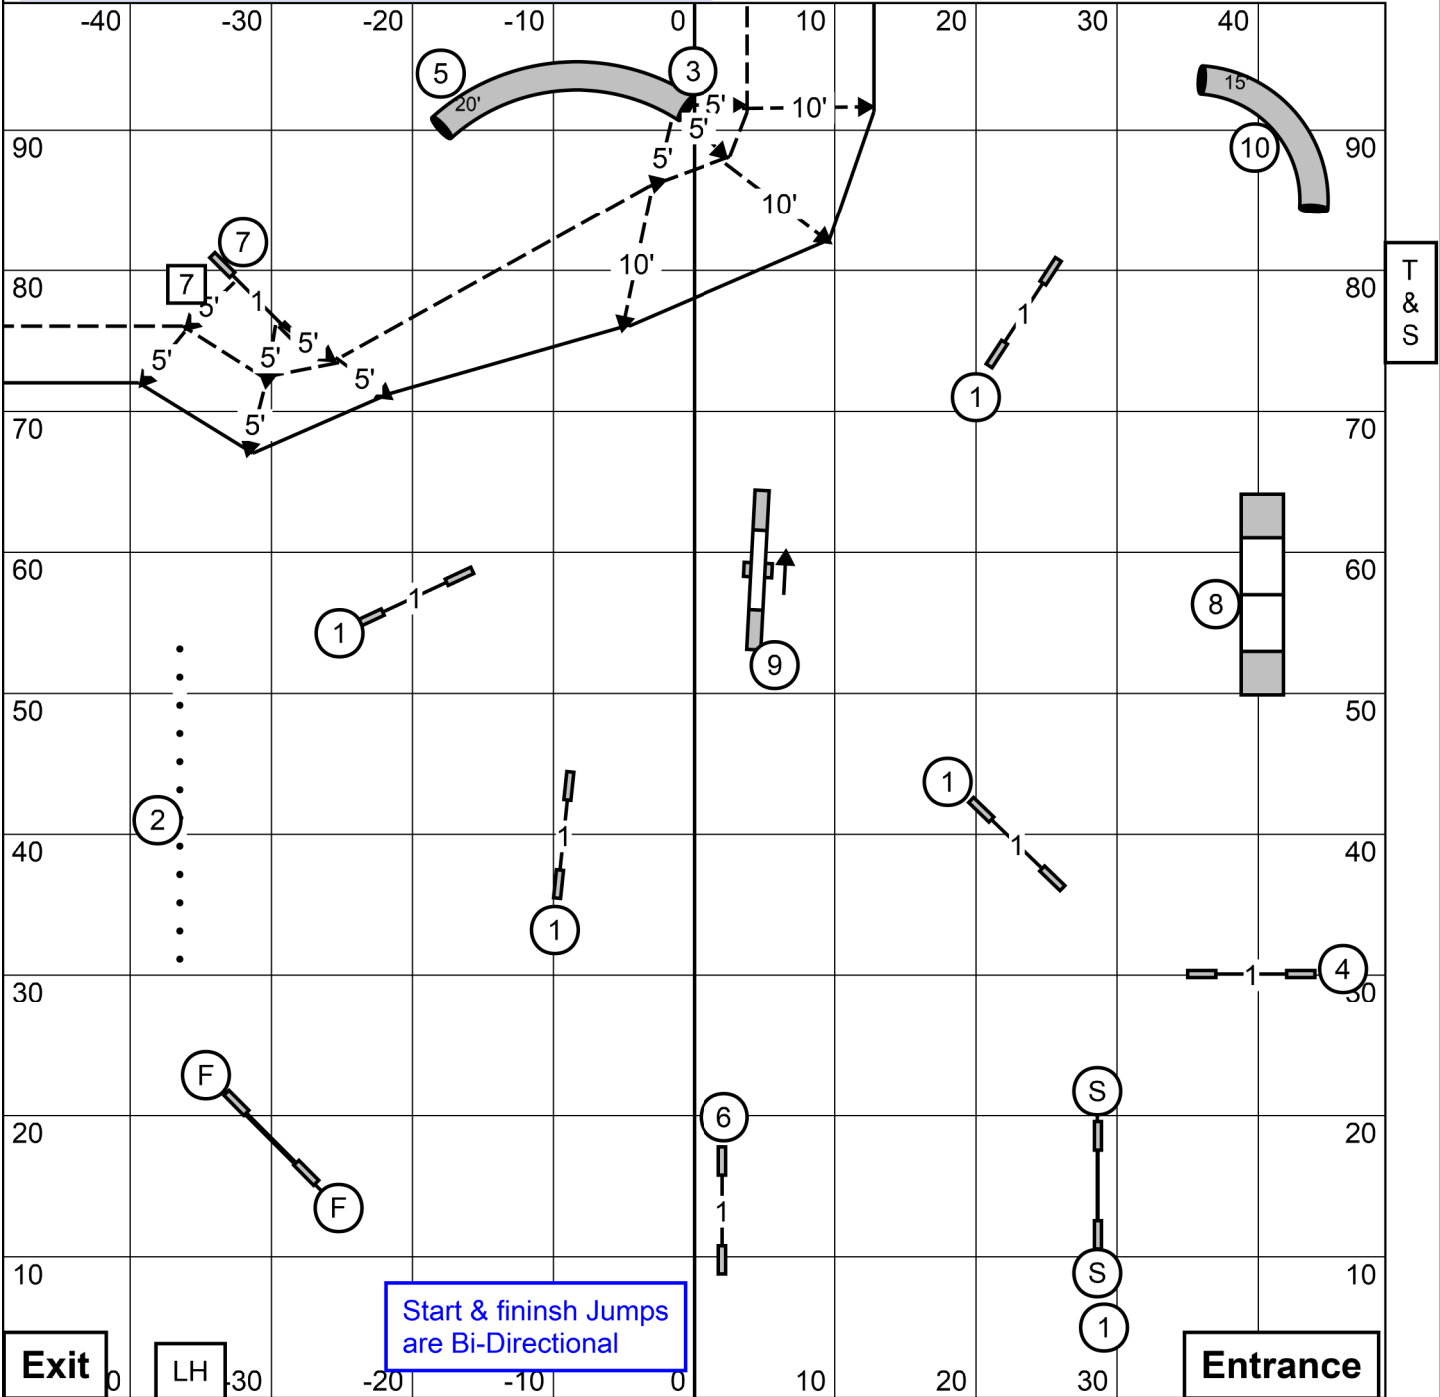

BONUS EXC 3 - 7 - 5 Solid Line
OPN 7 - 5 Solid Line
NOV 7 - 5 or 3 - 7 Dashed Line

7 for Open & Novice Only

E O N

Bell County Kennel Club Belton, TX Inside on dirt E O N Fast 11/15/24 Cjosling E-Timing

F S T

Bell County Kennel Club Belton, TX Inside on dirt T2B 11/15/24 Cjosling E-Timing