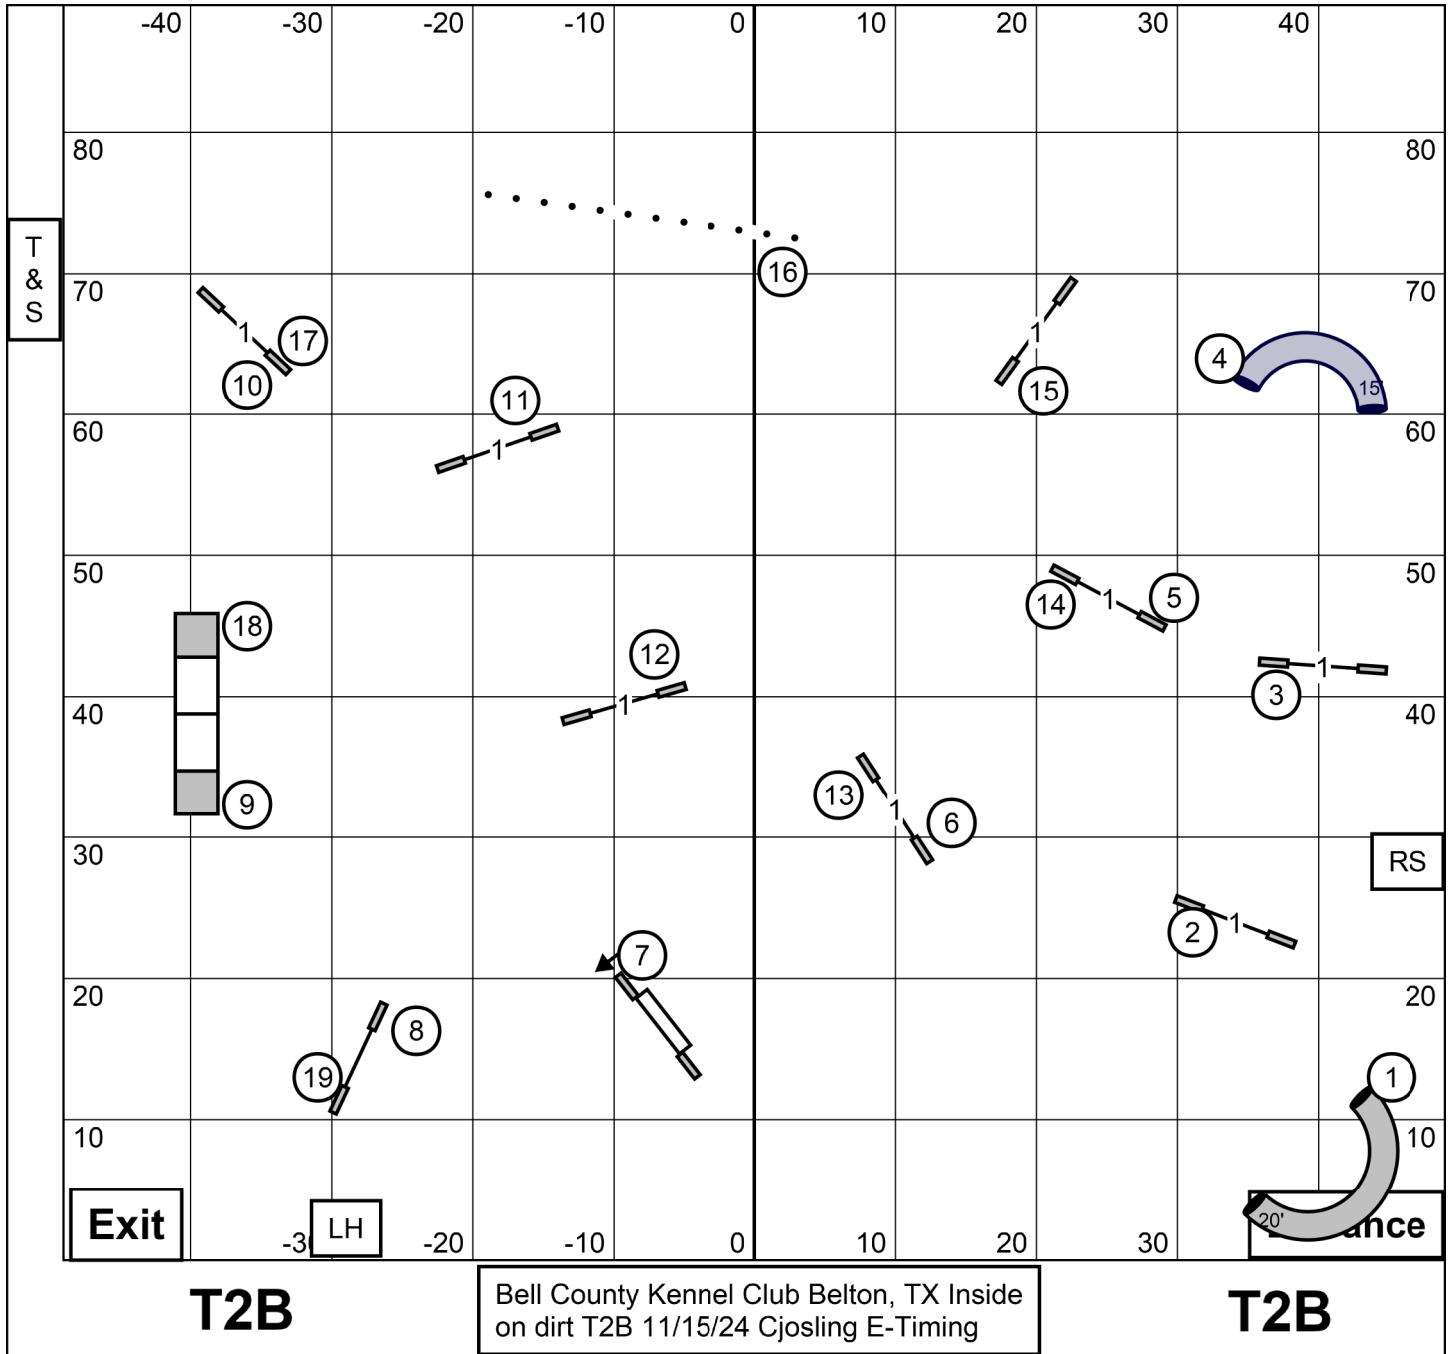

BONUS EXC 3 - 7 - 5 Solid Line
OPN 7 - 5 Solid Line
NOV 7 - 5 or 3 - 7 Dashed Line

7 for Open & Novice Only

E O N

Bell County Kennel Club Belton, TX Inside on dirt E O N Fast 11/15/24 Cjosling E-Timing

F S T

Bell County Kennel Club Belton, TX Inside on dirt T2B 11/15/24 Cjosling E-Timing