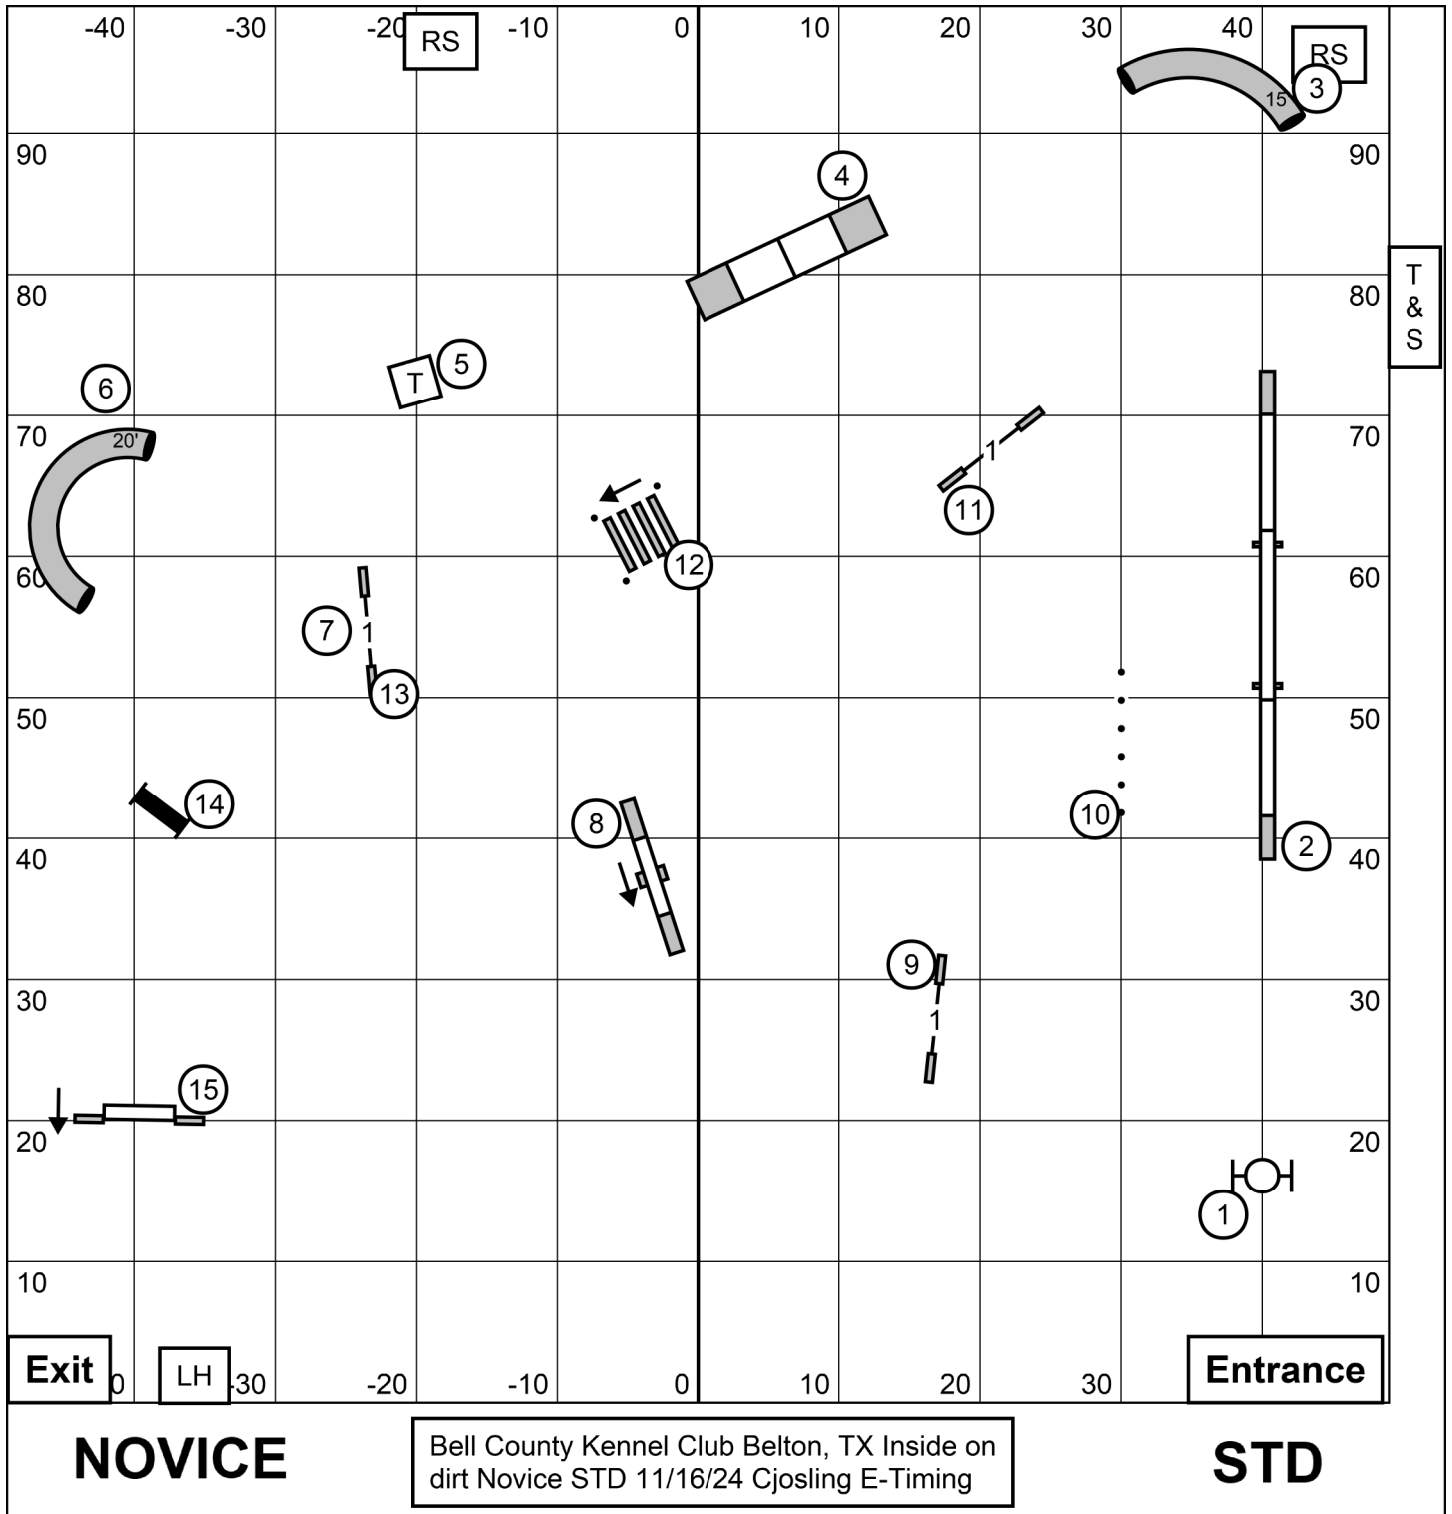

BONUS EXC 4 - 5 - 6 Solid Line
OPN 5 - 6 Solid Line
NOV 4 - 5 or 5 - 6 Dashed Line

E O N

Bell County Kennel Club Belton, TX Inside on dirt E O N Fast 11/16/24 Cjosling E-Timing

FST

Bell County Kennel Club Belton, TX Inside on dirt T2B 11/17/24 Cjosling E-Timing