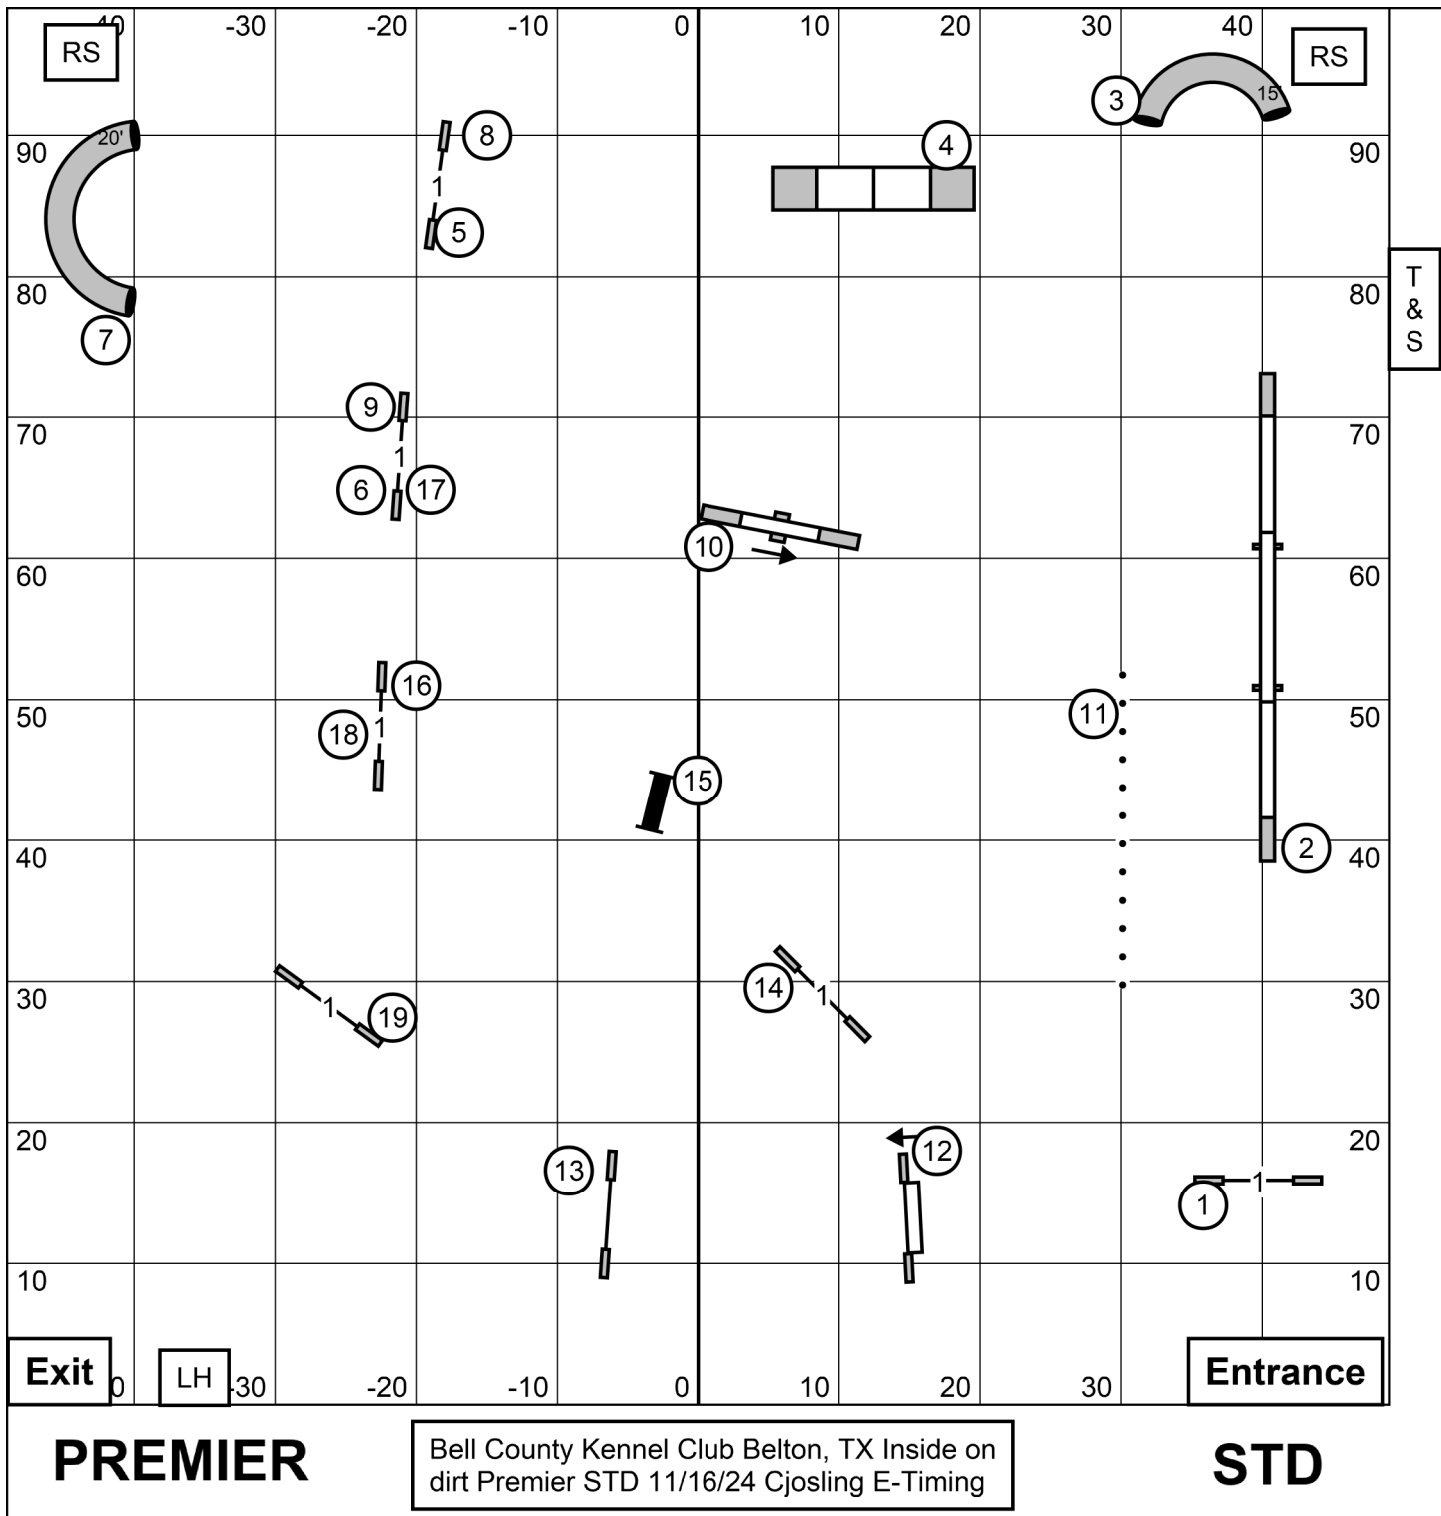

BONUS EXC 4 - 5 - 6 Solid Line
OPN 5 - 6 Solid Line
NOV 4 - 5 or 5 - 6 Dashed Line

E O N

Bell County Kennel Club Belton, TX Inside on dirt E O N Fast 11/16/24 Cjosling E-Timing

FST

Bell County Kennel Club Belton, TX Inside on dirt T2B 11/17/24 Cjosling E-Timing