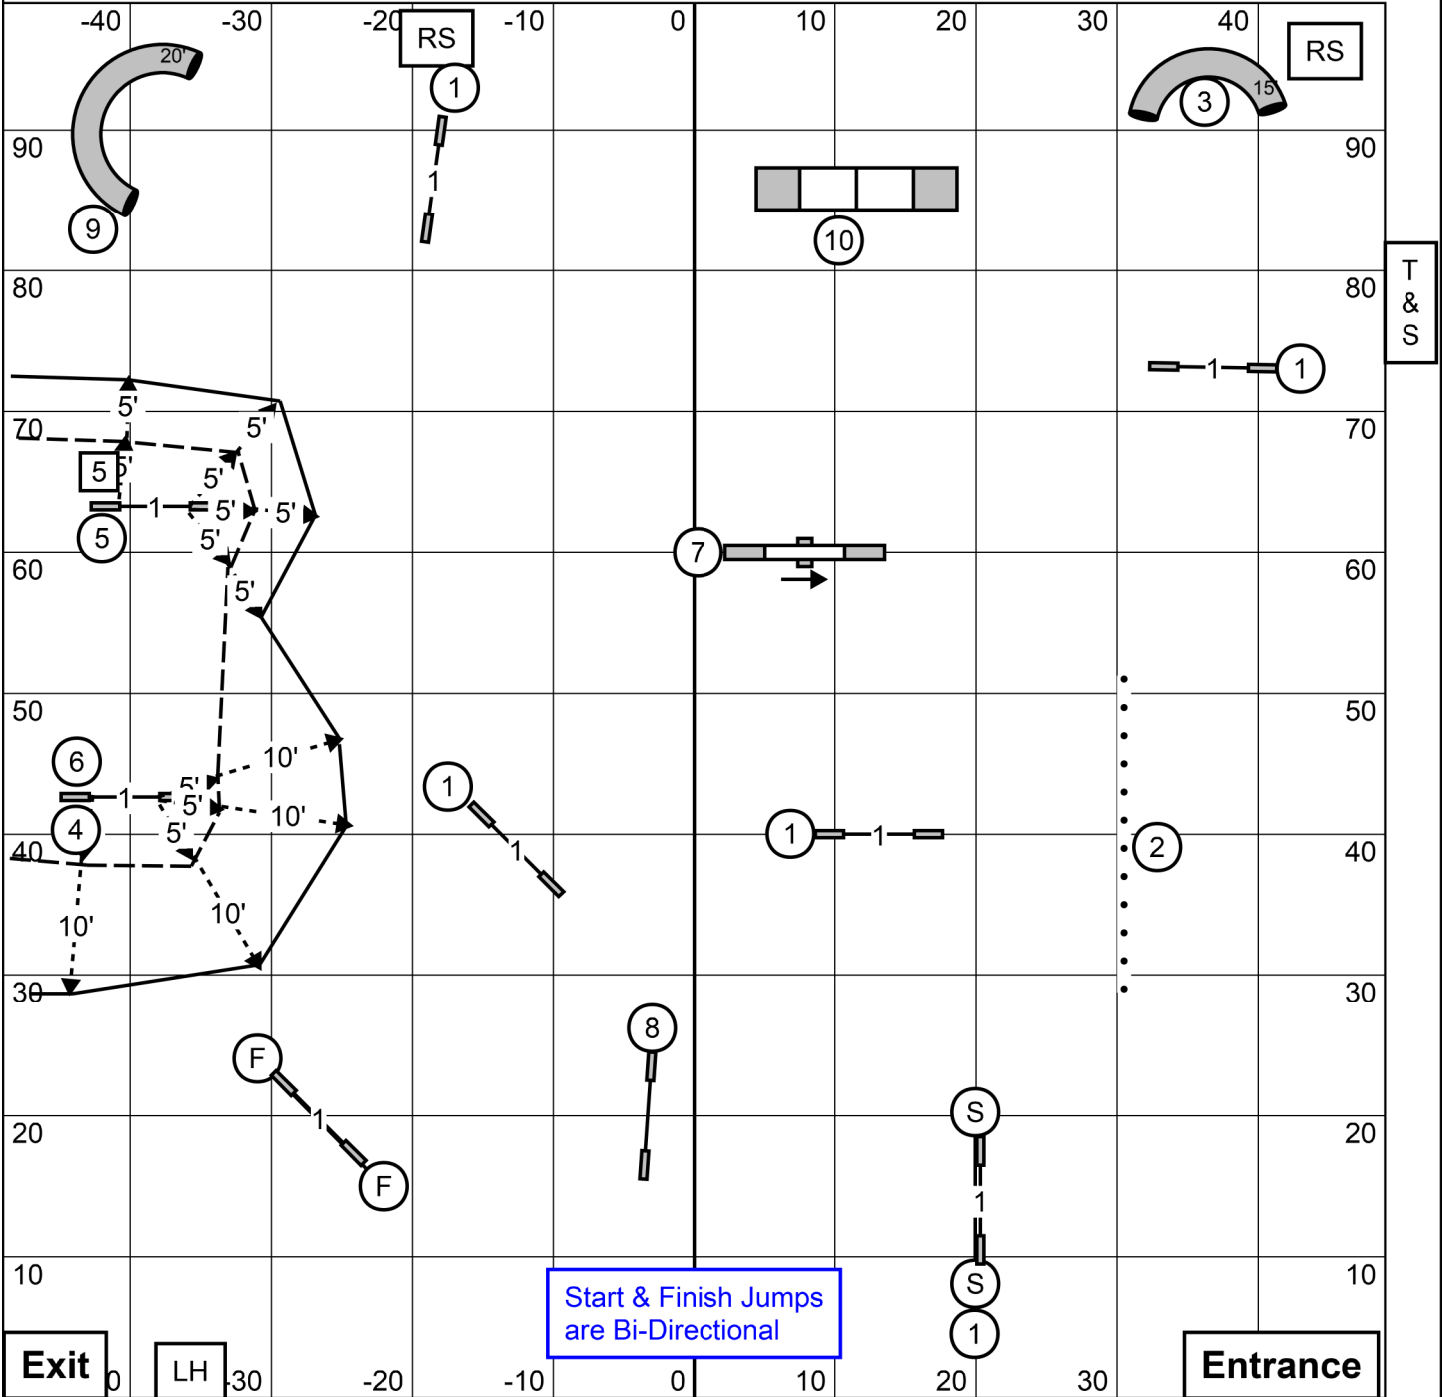

BONUS EXC 4 - 5 - 6 Solid Line
OPN 5 - 6 Solid Line
NOV 4 - 5 or 5 - 6 Dashed Line

E O N

Bell County Kennel Club Belton, TX Inside on dirt E O N Fast 11/16/24 Cjosling E-Timing

FST

Bell County Kennel Club Belton, TX Inside on dirt T2B 11/17/24 Cjosling E-Timing