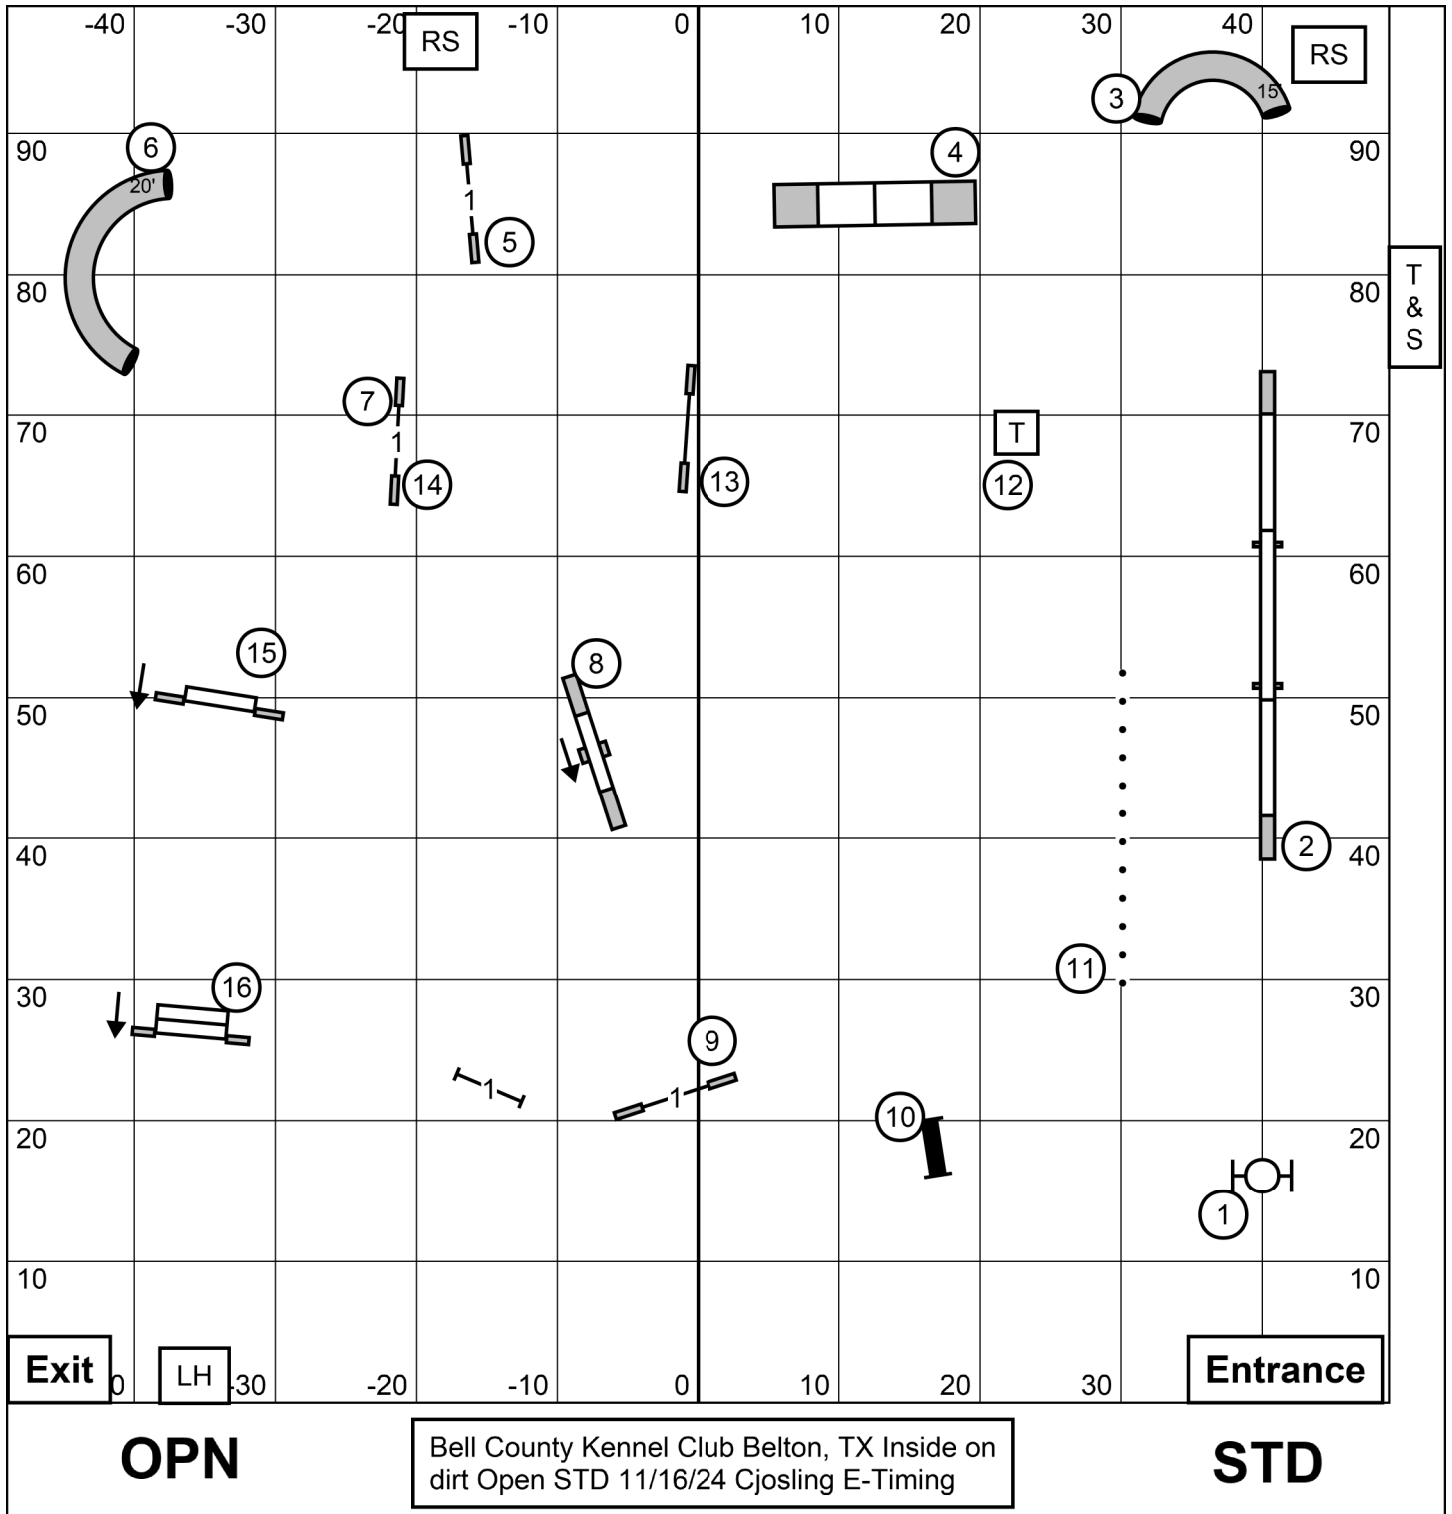

BONUS EXC 4 - 5 - 6 Solid Line
OPN 5 - 6 Solid Line
NOV 4 - 5 or 5 - 6 Dashed Line

E O N

Bell County Kennel Club Belton, TX Inside on dirt E O N Fast 11/16/24 Cjosling E-Timing

FST

Bell County Kennel Club Belton, TX Inside on dirt T2B 11/17/24 Cjosling E-Timing