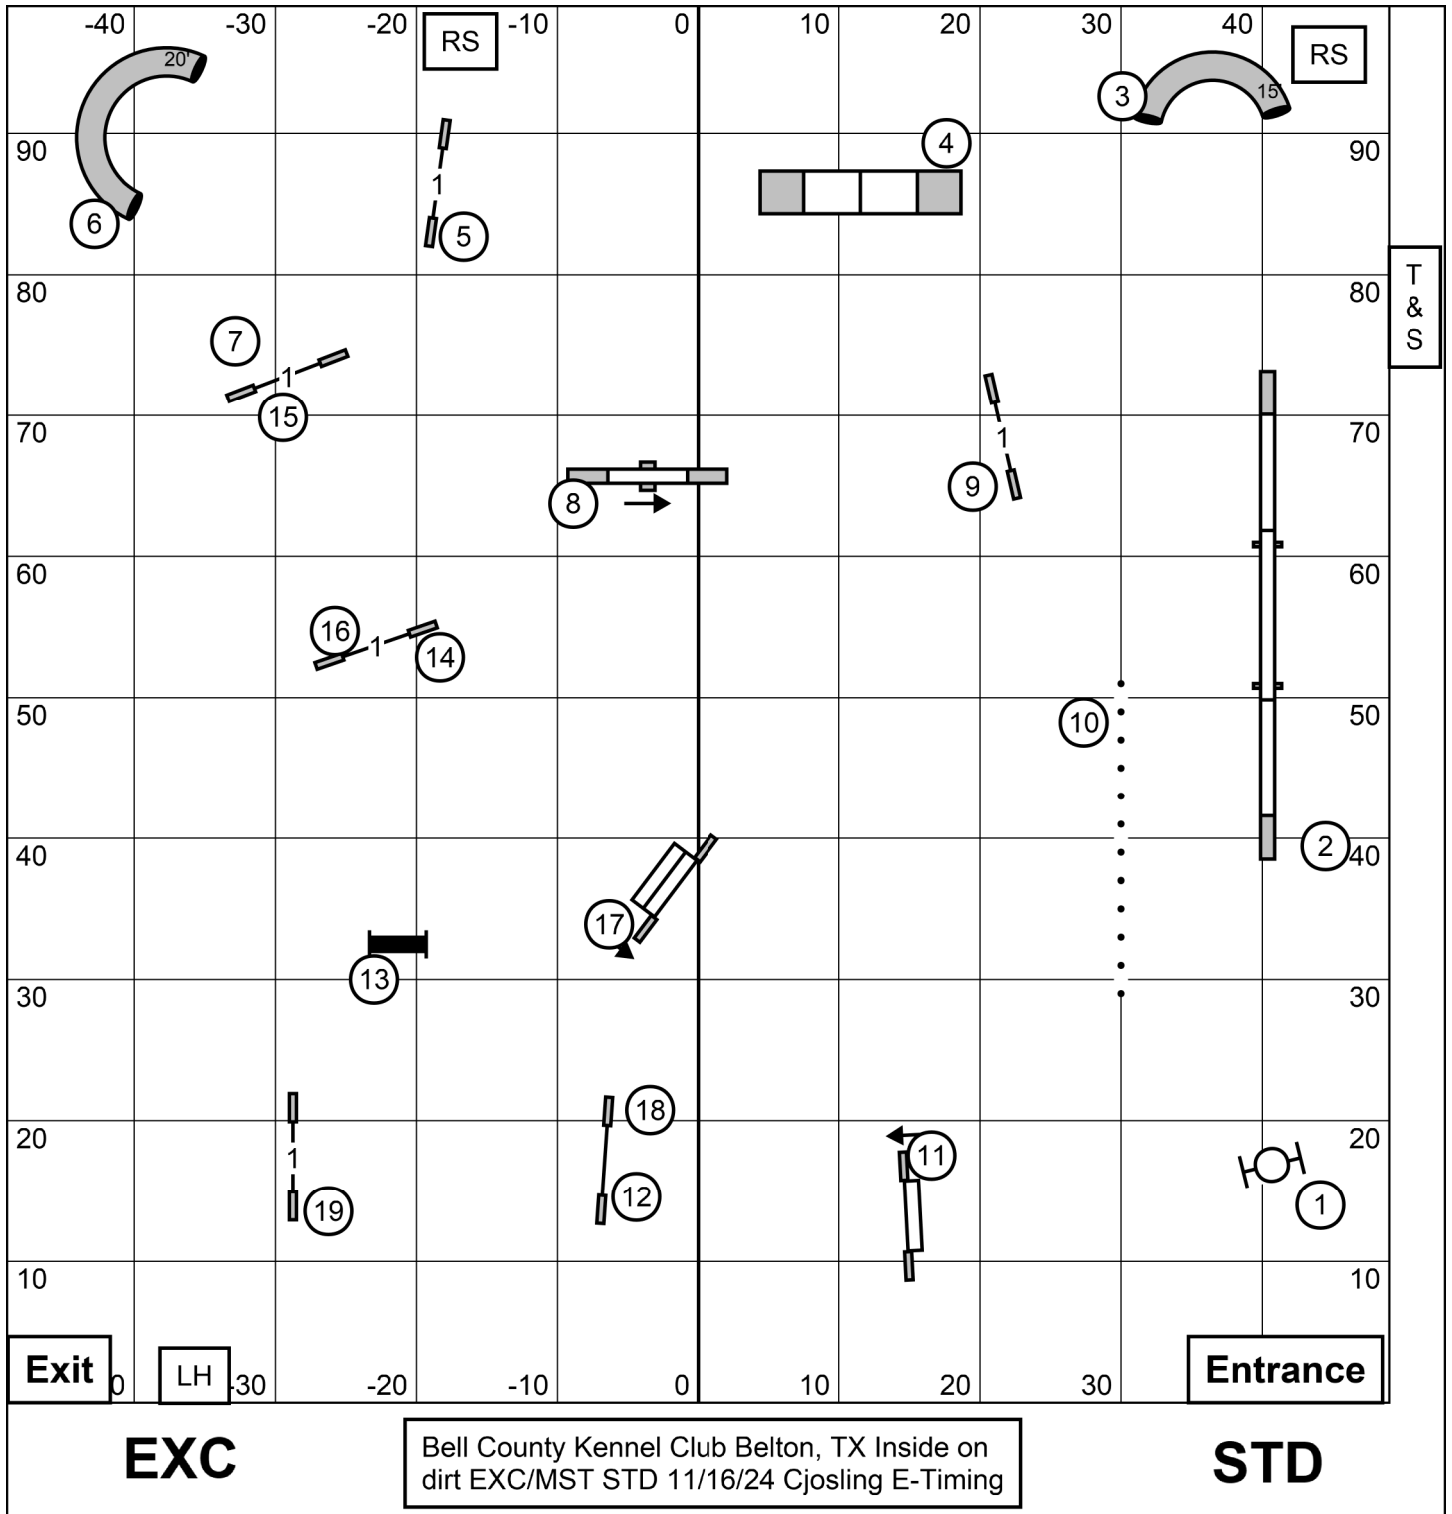

BONUS EXC 4 - 5 - 6 Solid Line
OPN 5 - 6 Solid Line
NOV 4 - 5 or 5 - 6 Dashed Line

E O N

Bell County Kennel Club Belton, TX Inside on dirt E O N Fast 11/16/24 Cjosling E-Timing

FST

Bell County Kennel Club Belton, TX Inside on dirt T2B 11/17/24 Cjosling E-Timing