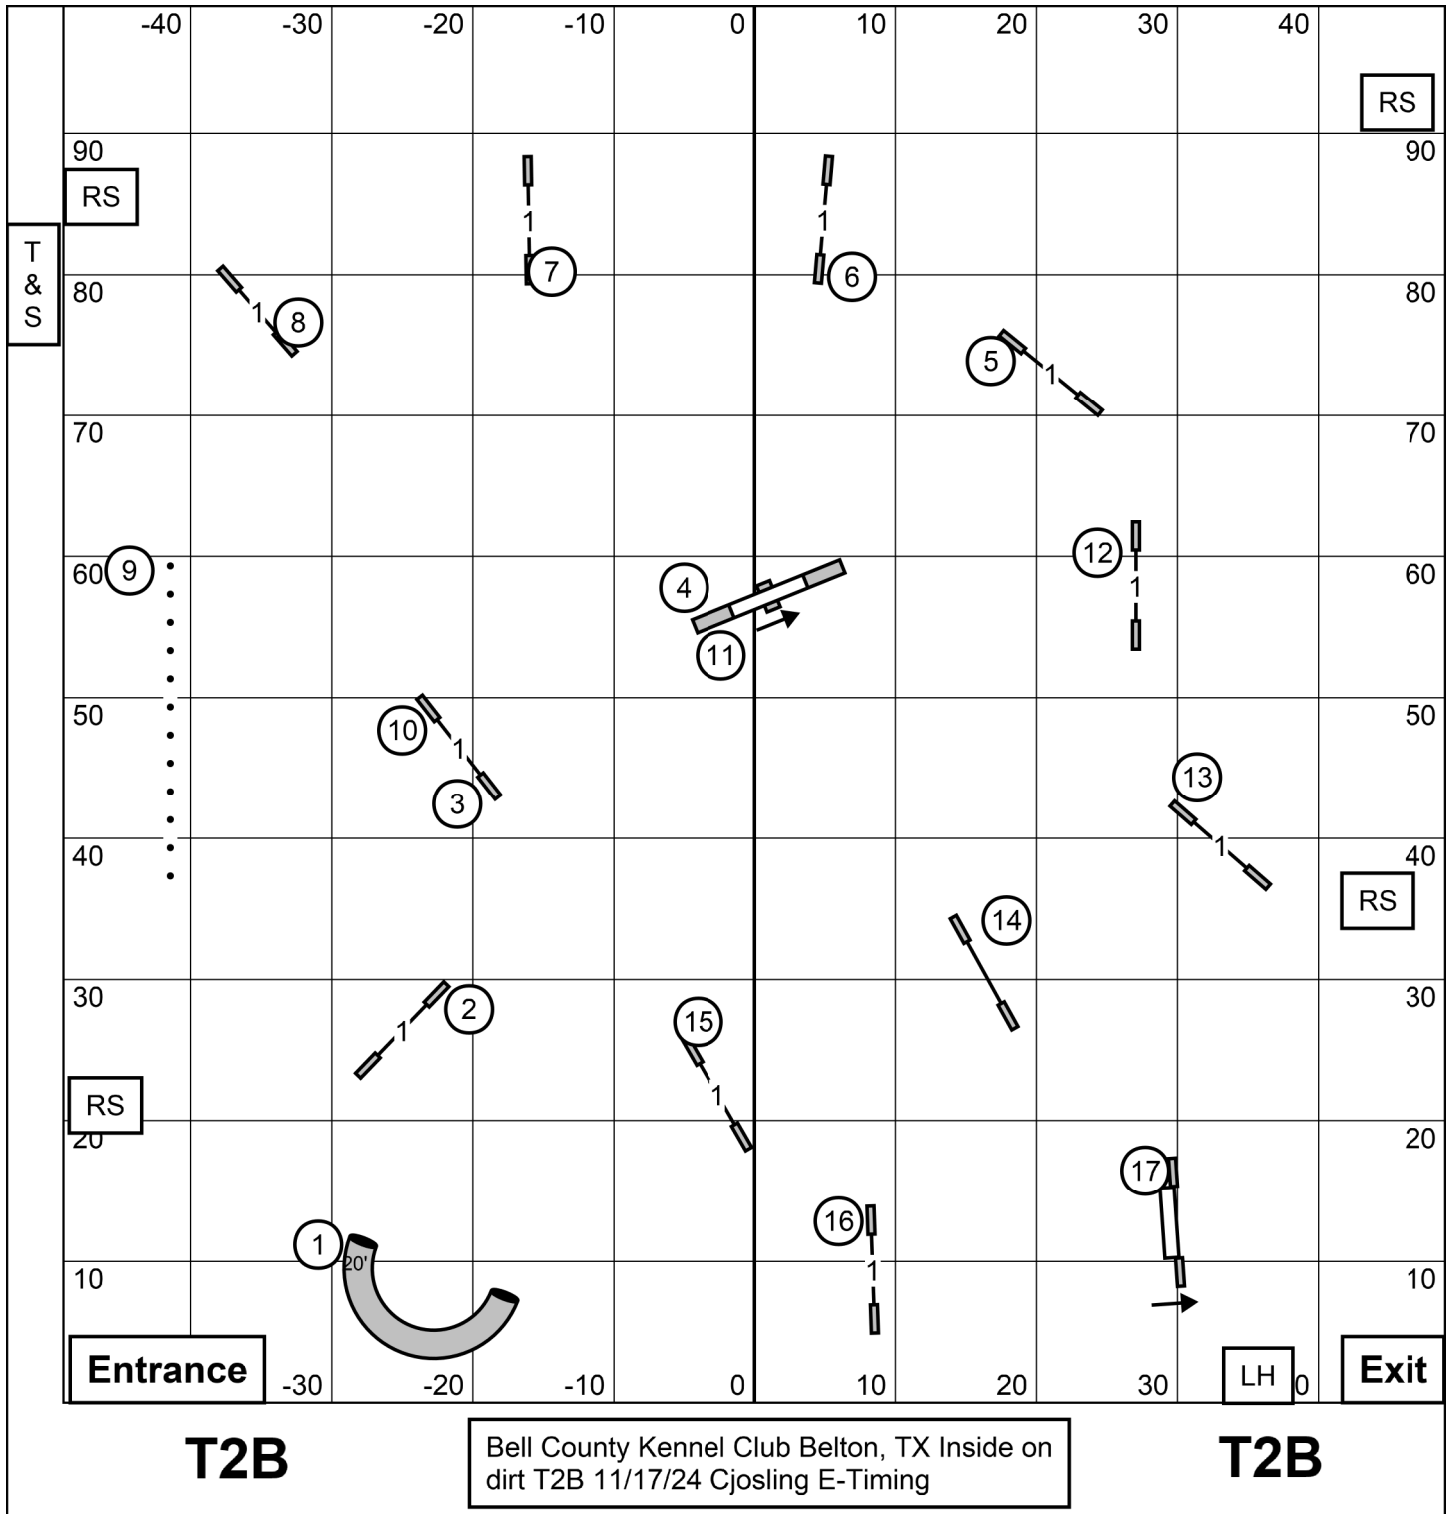

BONUS EXC 4 - 5 - 6 Solid Line
OPN 5 - 6 Solid Line
NOV 4 - 5 or 5 - 6 Dashed Line

E O N

Bell County Kennel Club Belton, TX Inside on dirt E O N Fast 11/16/24 Cjosling E-Timing

FST

Bell County Kennel Club Belton, TX Inside on dirt T2B 11/17/24 Cjosling E-Timing