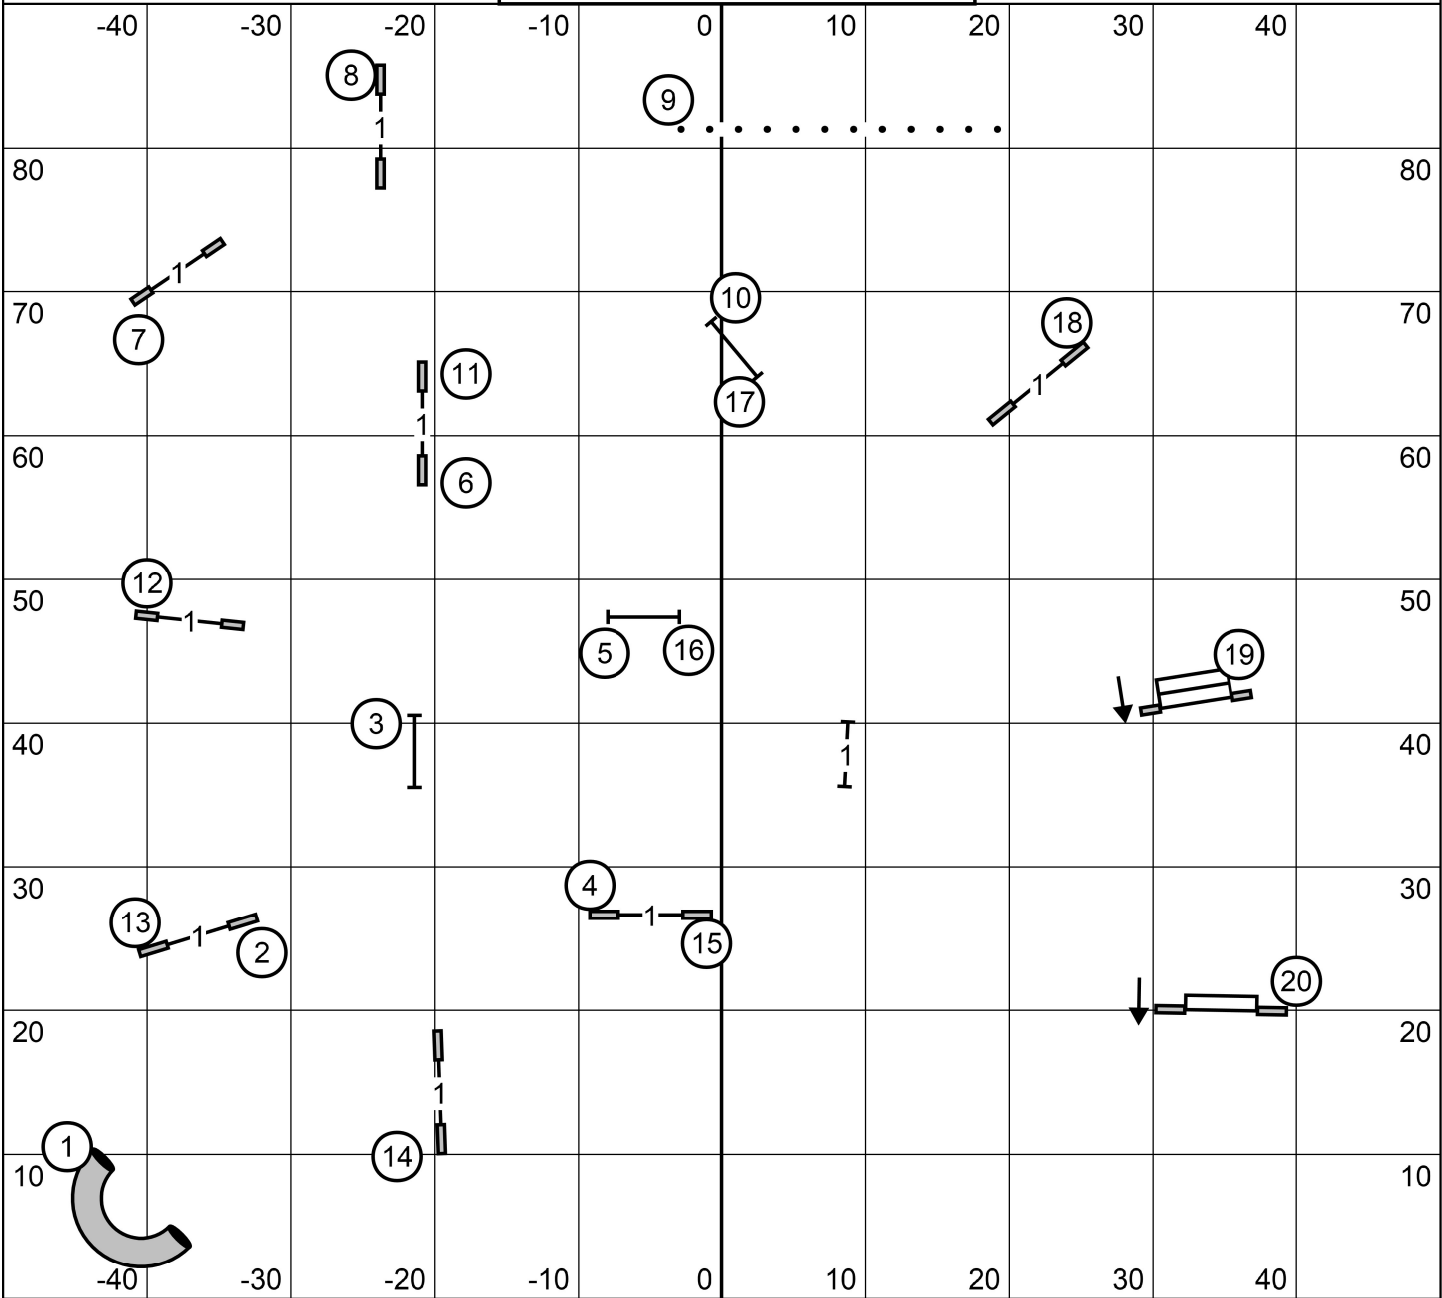

EXC/MSTR Send is 6-5- done as a wrap
 OPEN Send is 8-6 done in flow
 NOVICE Send is 7-8 or 8-7 done in flow

Bell County Kennel Club
 Sunday 4/7/24 FAST ALL CLASSES
 Judge Karl Blakely

Bell County Kennel Club
 Sunday 4/7/24 TIME TO BEAT
 Judge Karl Blakely

Bell County Kennel Club
 Sunday 4/7/24 EXC/MSTR STD
 Judge Karl Blakely

Bell County Kennel Club
 Sunday 4/7/24 EXC/MSTR JWW
 Judge Karl Blakely

Bell County Kennel Club
 Sunday 4/7/24 OPEN STD
 Judge Karl Blakely