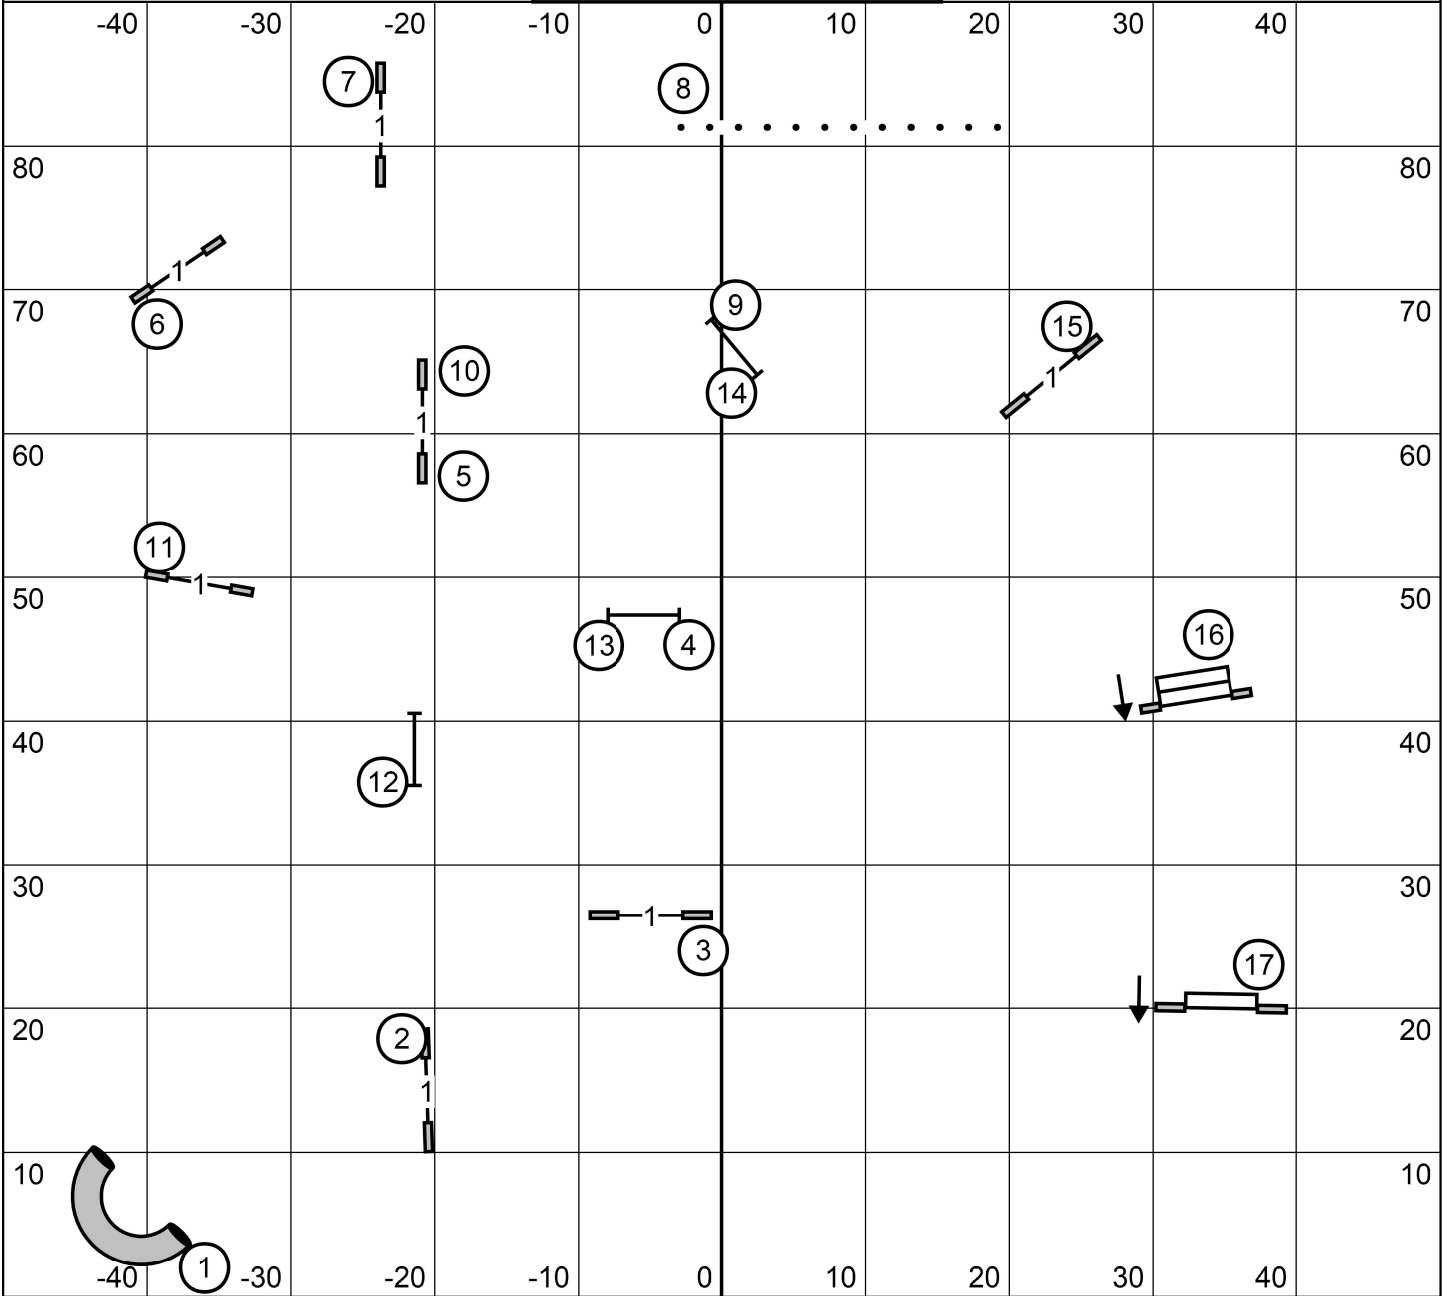

Bell County Kennel Club
Sunday 4/7/24 OPEN JWW
Judge Karl Blakely