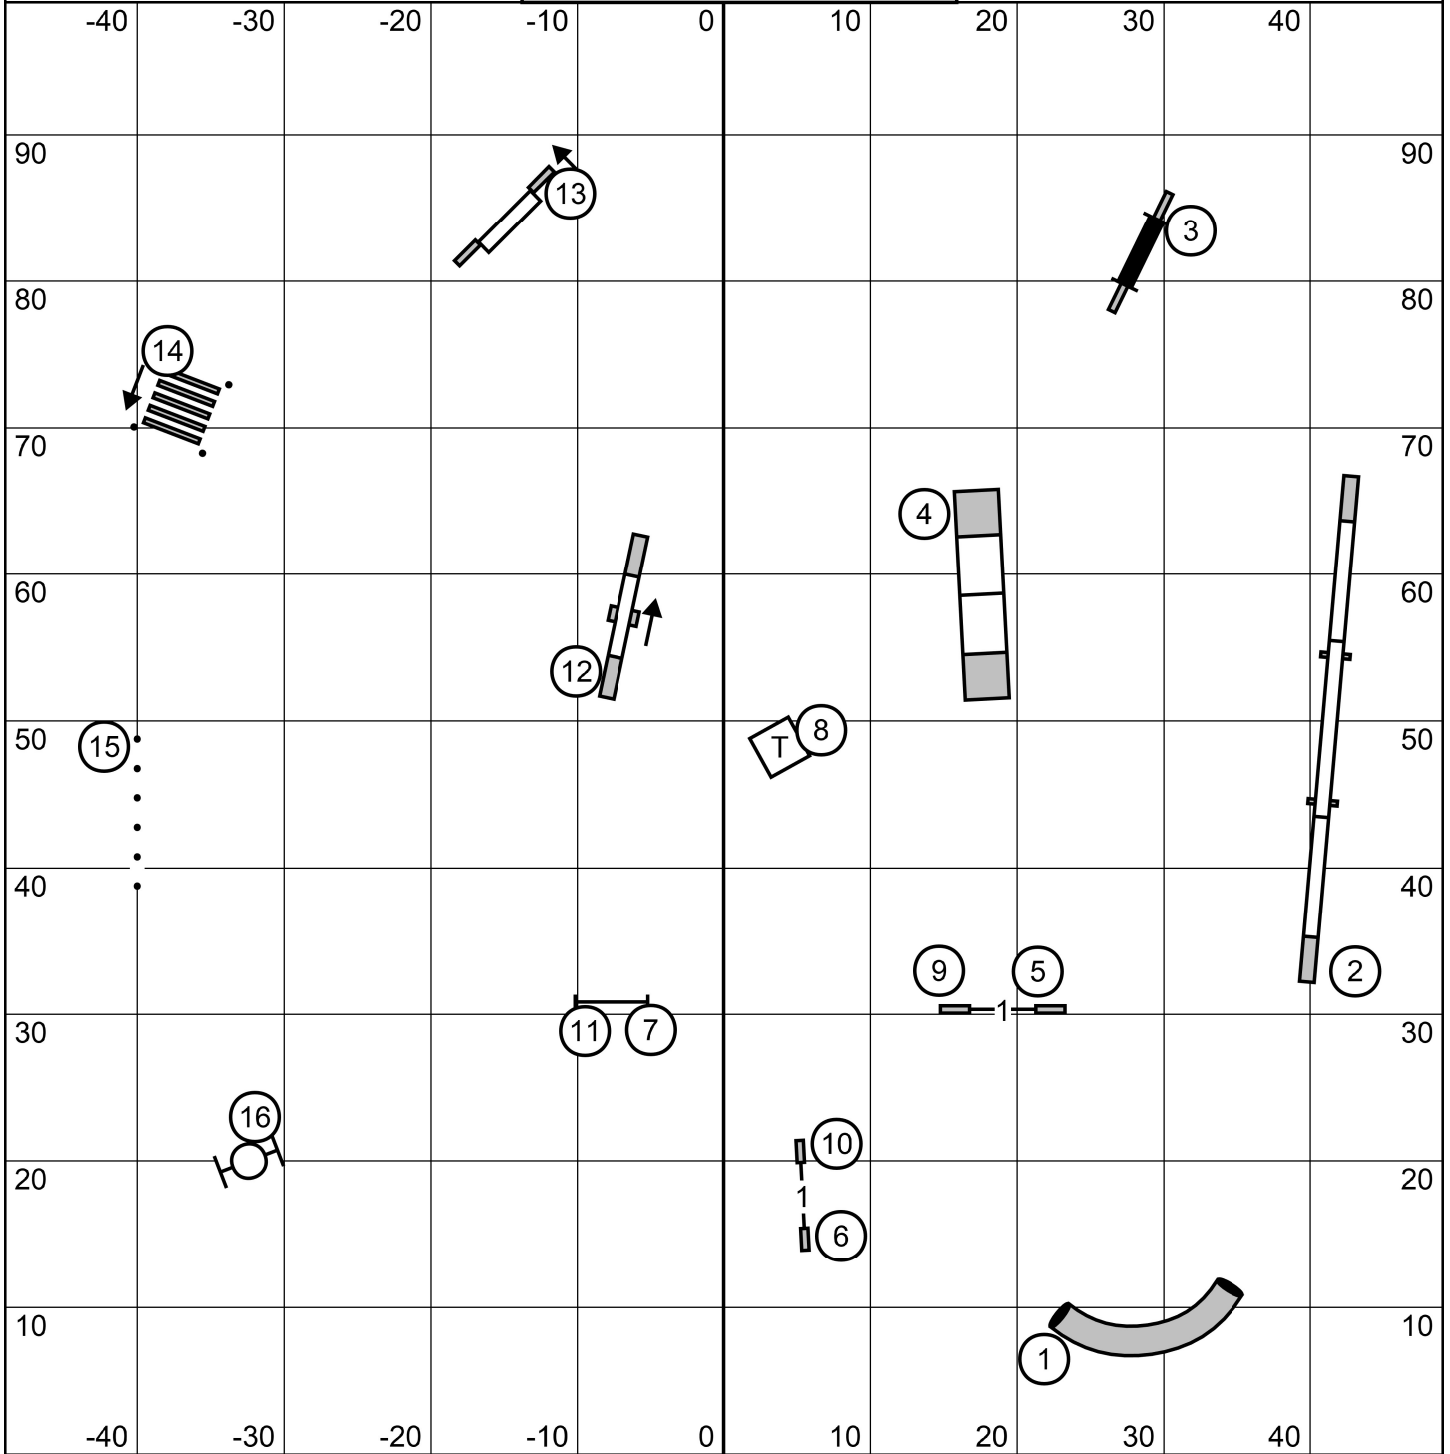

Bell County Kennel Club
Sunday 4/7/24 NOVICE STD
Judge Karl Blakely