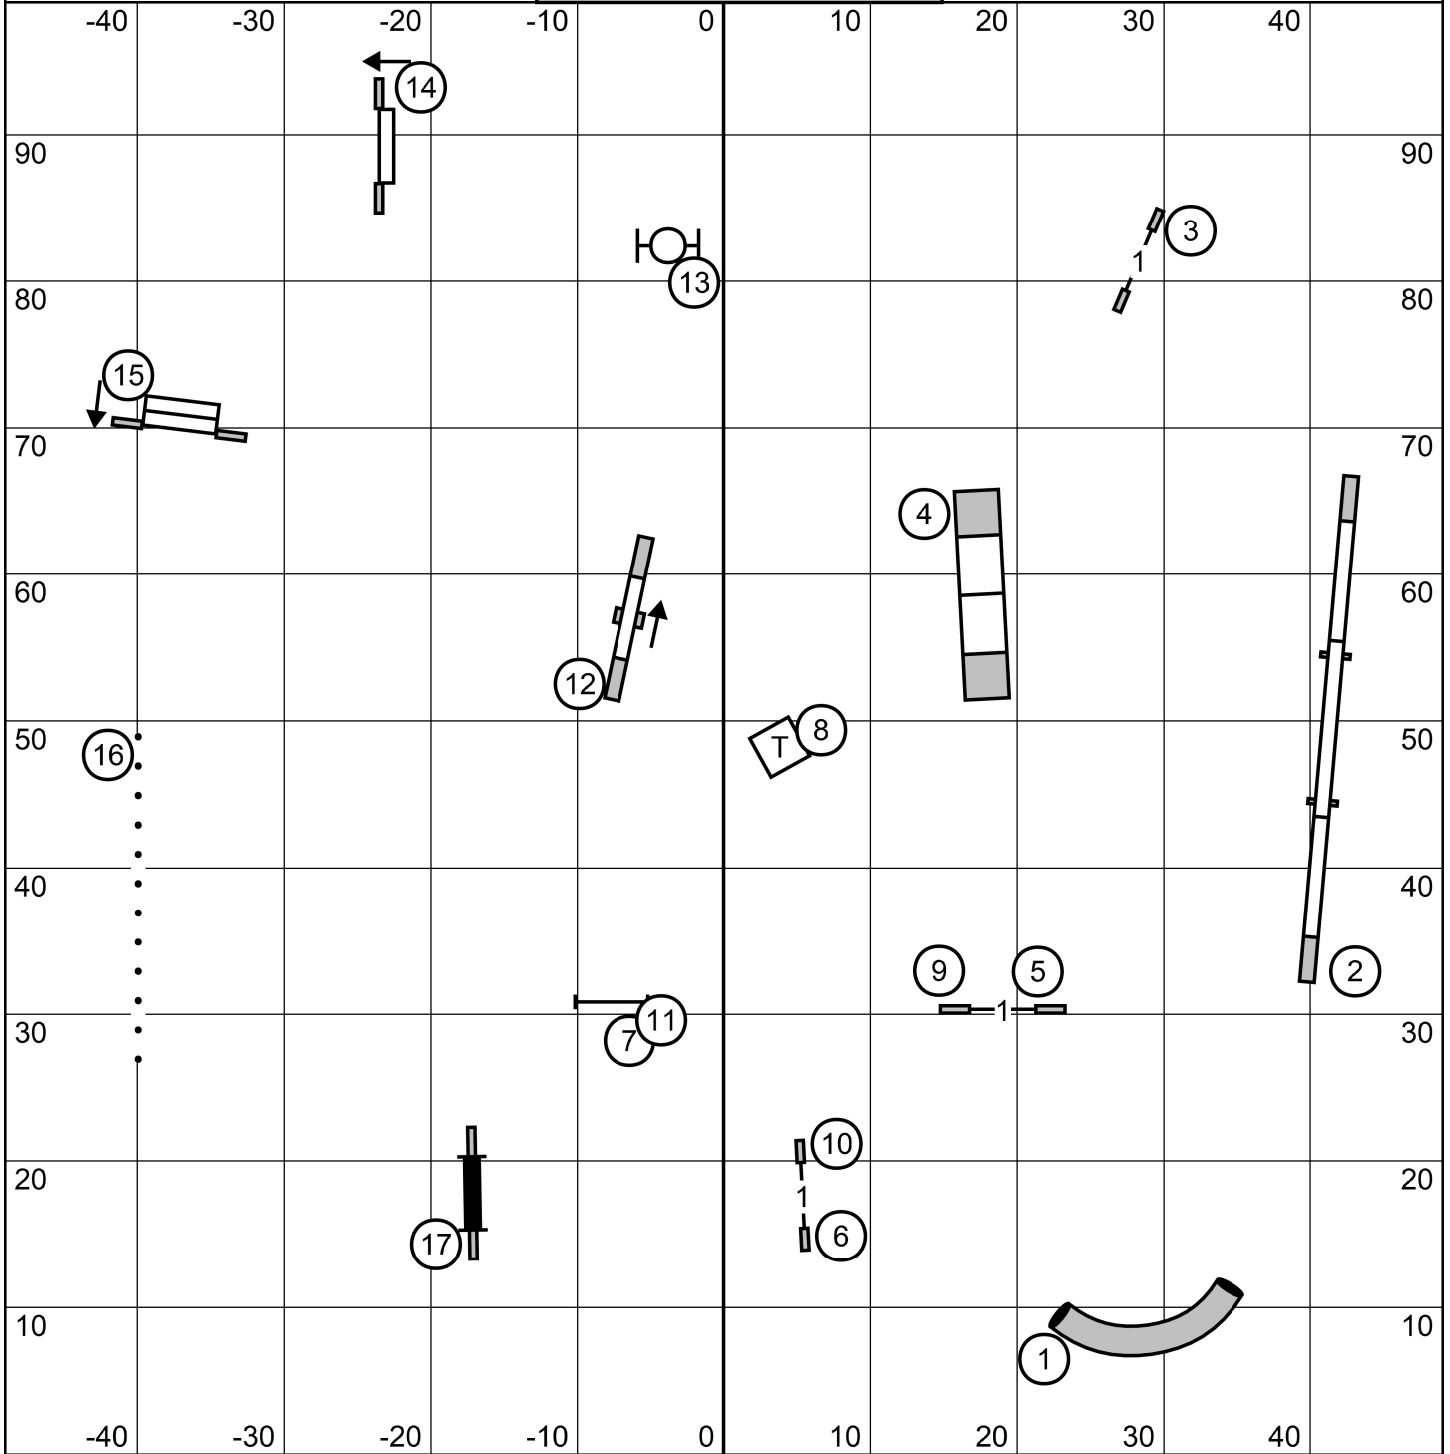

EXC/MSTR Send is 6-5- done as a wrap
 OPEN Send is 8-6 done in flow
 NOVICE Send is 7-8 or 8-7 done in flow

Bell County Kennel Club
 Sunday 4/7/24 FAST ALL CLASSES
 Judge Karl Blakely

Bell County Kennel Club
 Sunday 4/7/24 TIME TO BEAT
 Judge Karl Blakely

Bell County Kennel Club
 Sunday 4/7/24 EXC/MSTR STD
 Judge Karl Blakely

Bell County Kennel Club
 Sunday 4/7/24 EXC/MSTR JWW
 Judge Karl Blakely

Bell County Kennel Club
 Sunday 4/7/24 OPEN STD
 Judge Karl Blakely