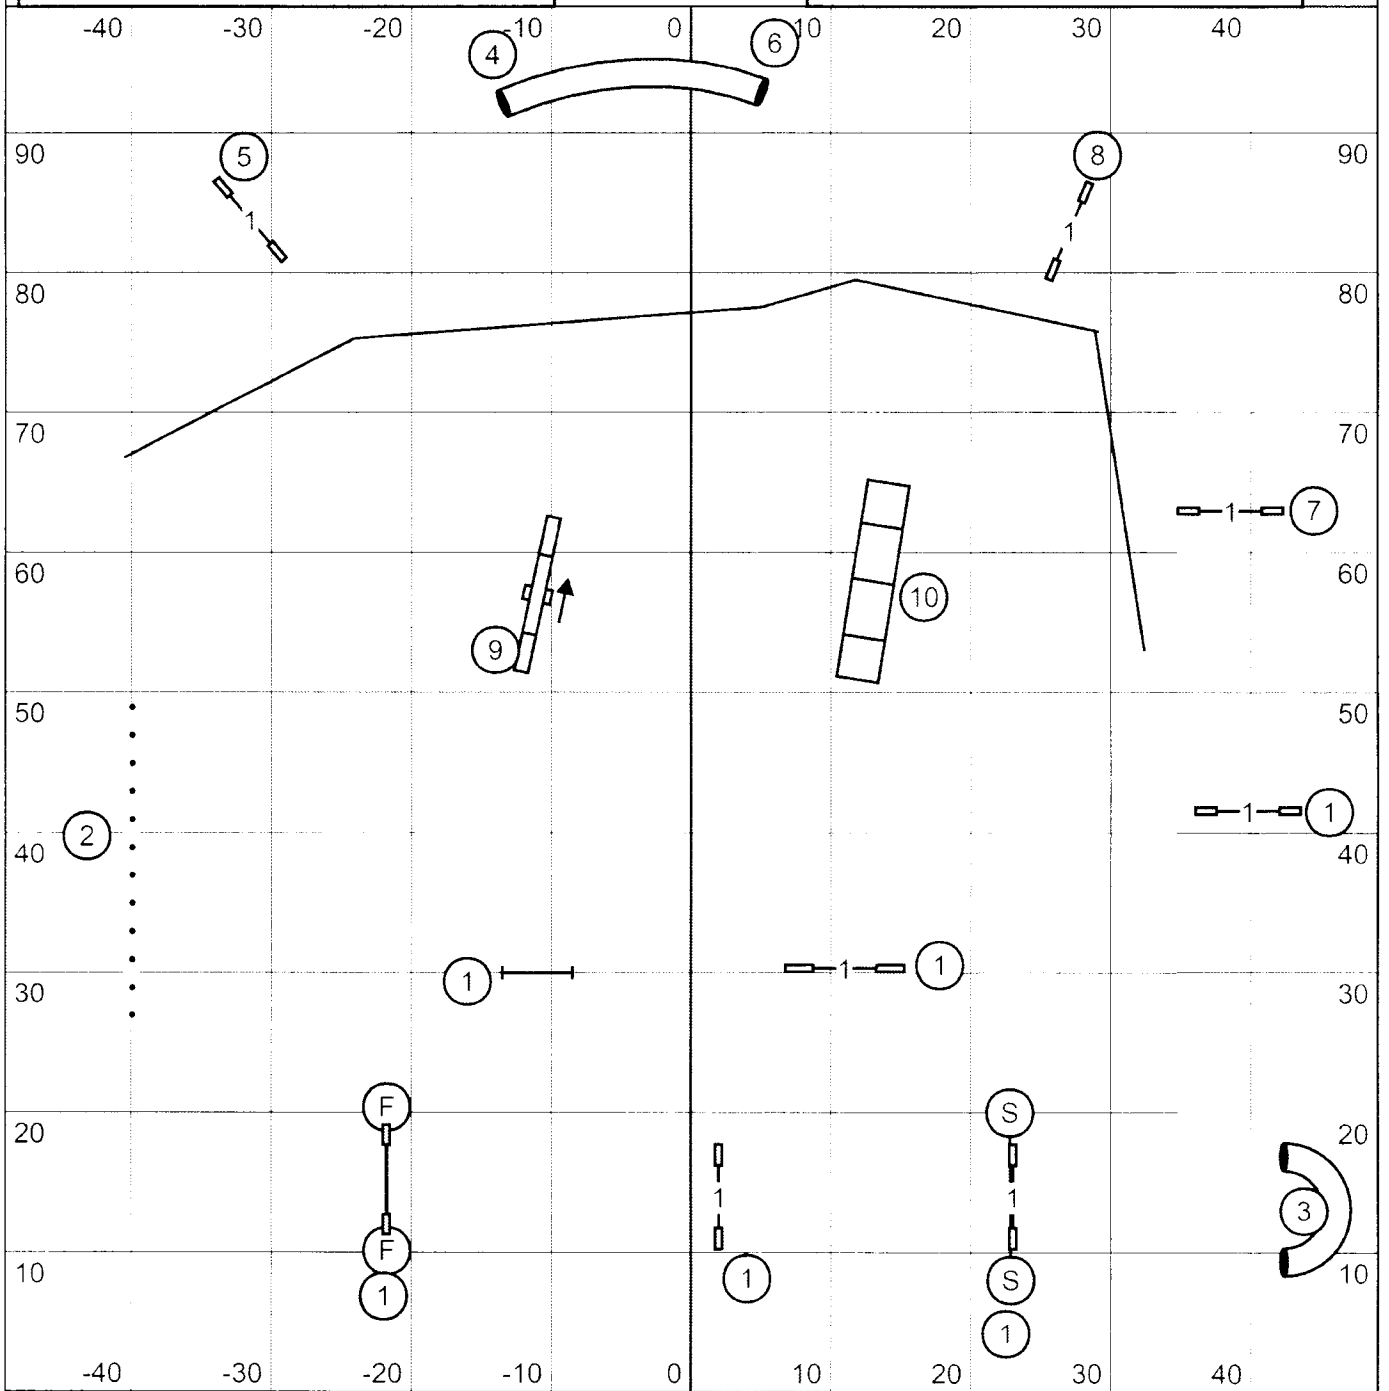

EXC/MSTR Send is 6-5- done as a wrap
 OPEN Send is 8-6 done in flow
 NOVICE Send is 7-8 or 8-7 done in flow

Bell County Kennel Club
 Sunday 4/7/24 FAST ALL CLASSES
 Judge Karl Blakely

Bell County Kennel Club
 Sunday 4/7/24 TIME TO BEAT
 Judge Karl Blakely