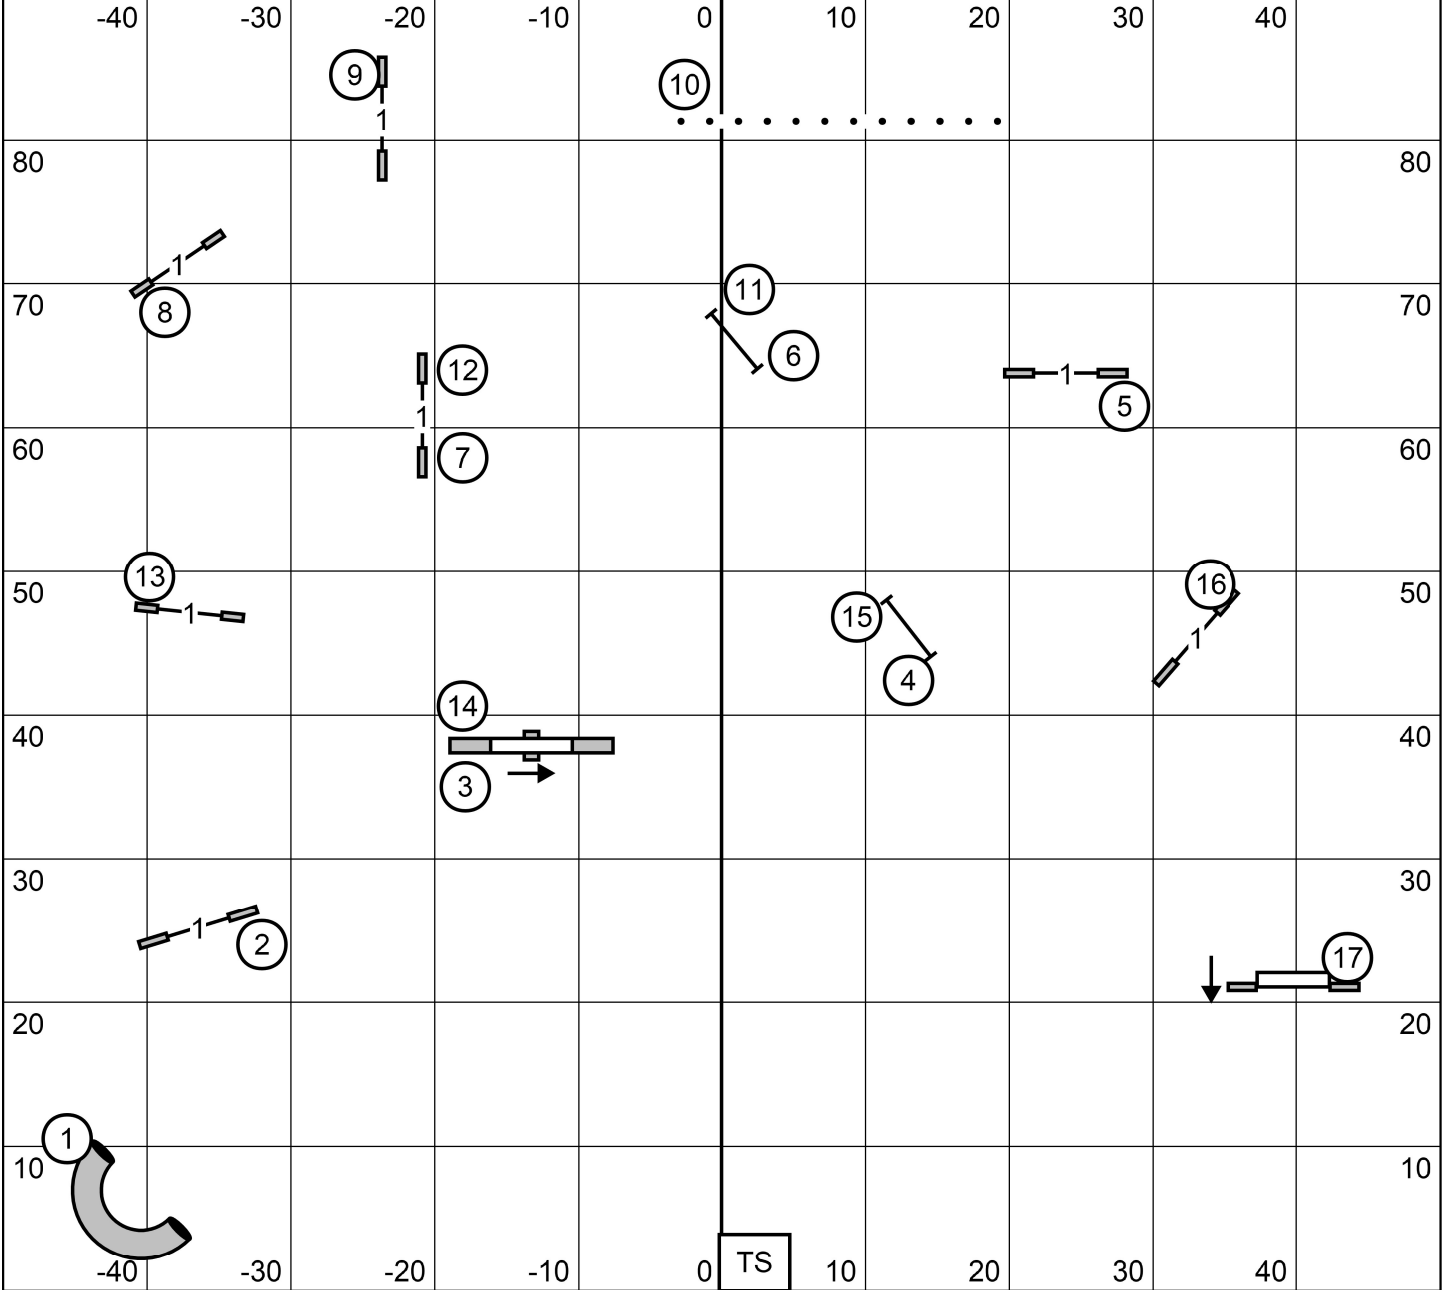

EXC/MSTR Send is 6-5- done as a wrap
 OPEN Send is 8-6 done in flow
 NOVICE Send is 7-8 or 8-7 done in flow

Bell County Kennel Club
 Sunday 4/7/24 FAST ALL CLASSES
 Judge Karl Blakely

Bell County Kennel Club
 Sunday 4/7/24 TIME TO BEAT
 Judge Karl Blakely

Bell County Kennel Club
 Sunday 4/7/24 EXC/MSTR STD
 Judge Karl Blakely

Bell County Kennel Club
 Sunday 4/7/24 EXC/MSTR JWW
 Judge Karl Blakely

Bell County Kennel Club
 Sunday 4/7/24 OPEN STD
 Judge Karl Blakely