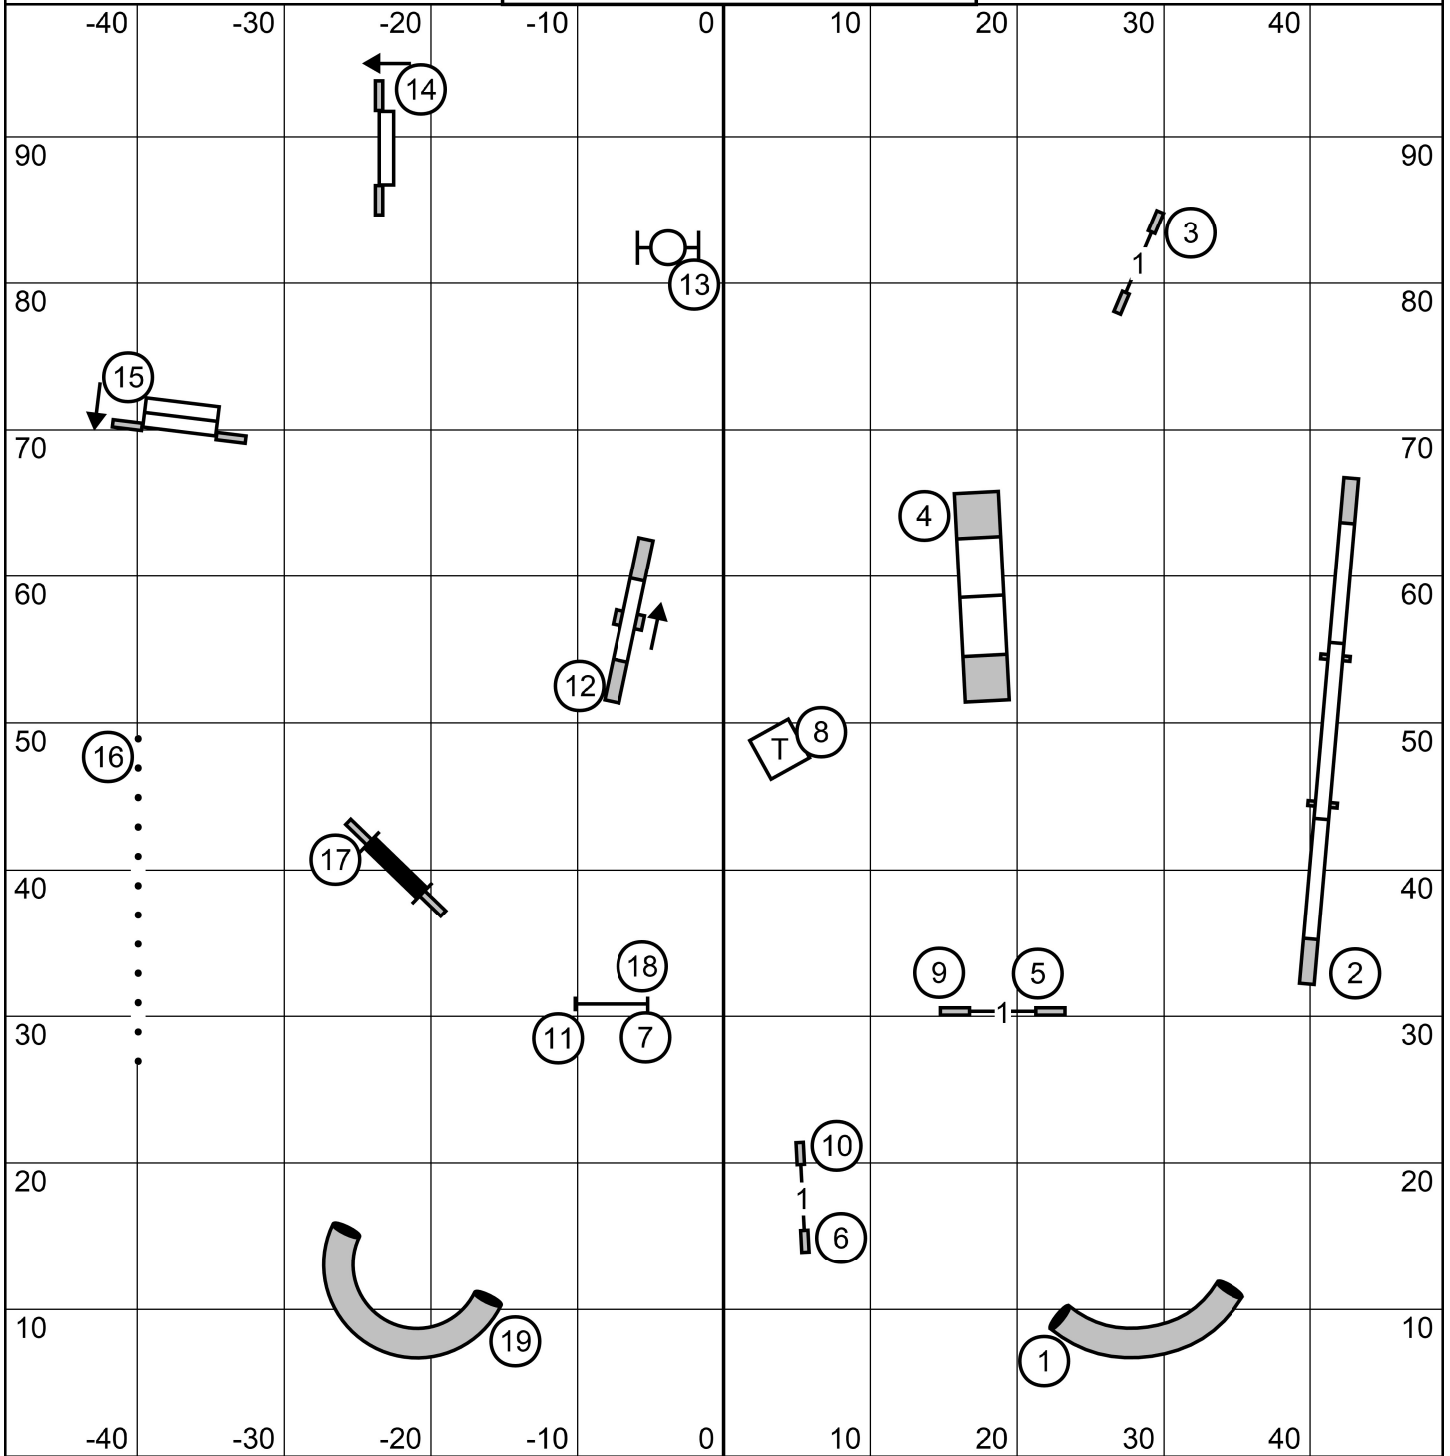

EXC/MSTR Send is 6-5- done as a wrap
 OPEN Send is 8-6 done in flow
 NOVICE Send is 7-8 or 8-7 done in flow

Bell County Kennel Club
 Sunday 4/7/24 FAST ALL CLASSES
 Judge Karl Blakely

Bell County Kennel Club
 Sunday 4/7/24 TIME TO BEAT
 Judge Karl Blakely

Bell County Kennel Club
 Sunday 4/7/24 EXC/MSTR STD
 Judge Karl Blakely

Bell County Kennel Club
 Sunday 4/7/24 EXC/MSTR JWW
 Judge Karl Blakely

Bell County Kennel Club
 Sunday 4/7/24 OPEN STD
 Judge Karl Blakely