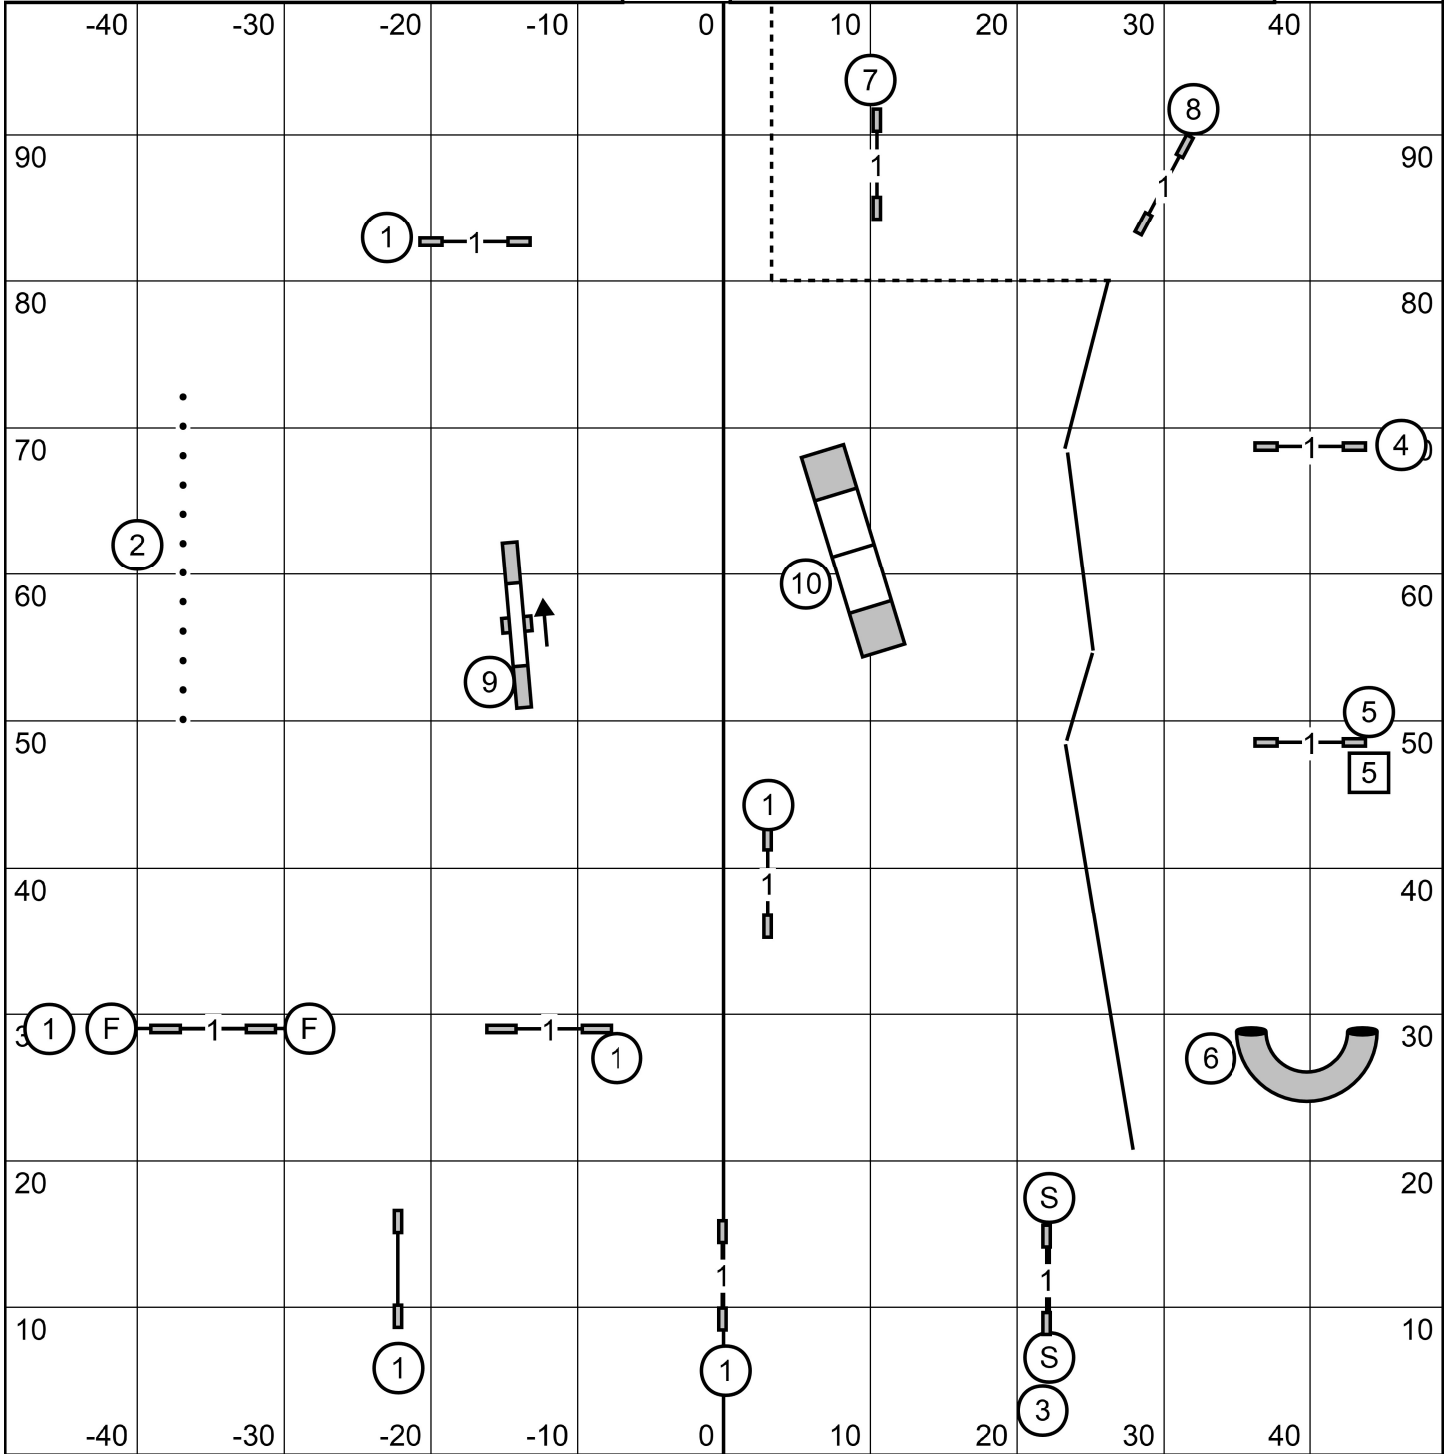

EXC/MSTR Send is 4-5-6 in flow  
 OPEN Send is 6- sq5 in flow  
 NOVICE Send is 7-8 or 8-7 in flow dotted line

Bell County Kennel Club  
 Saturday 4/6/24 FAST ALL CLASSES  
 Judge Karl Blakely

Bell County Kennel Club  
 Saturday 4/6/24 TIME TO BEAT  
 Judge Karl Blakely

Bell County Kennel Club  
 Saturday 4/6/24 EXC/MSTR STD  
 Judge Karl Blakely

Bell County Kennel Club  
 Saturday 4/6/24 PREMIER JWW  
 Judge Karl Blakely

Bell County Kennel Club  
 Saturday 4/6/24 PREMIER STD  
 Judge Karl Blakely