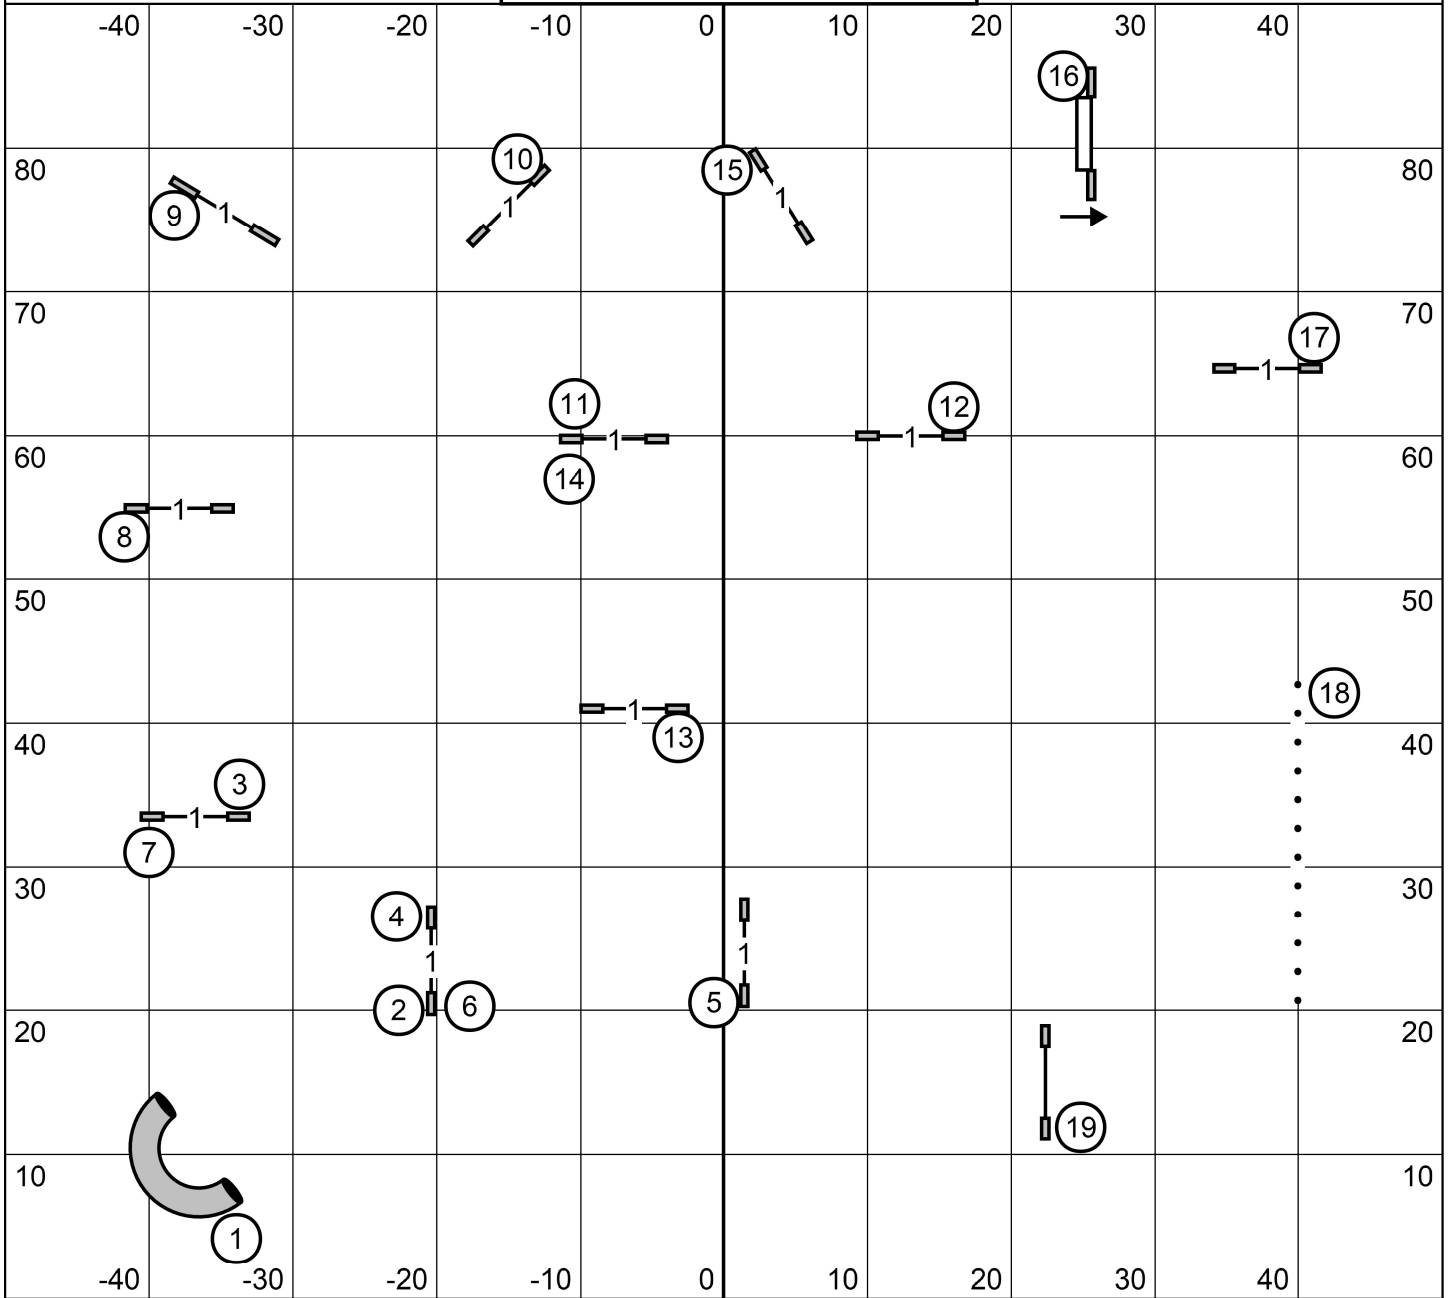

EXC/MSTR Send is 4-5-6 in flow  
 OPEN Send is 6- sq5 in flow  
 NOVICE Send is 7-8 or 8-7 in flow dotted line

Bell County Kennel Club  
 Saturday 4/6/24 FAST ALL CLASSES  
 Judge Karl Blakely

Bell County Kennel Club  
 Saturday 4/6/24 TIME TO BEAT  
 Judge Karl Blakely

Bell County Kennel Club  
 Saturday 4/6/24 EXC/MSTR STD  
 Judge Karl Blakely

Bell County Kennel Club  
 Saturday 4/6/24 PREMIER JWW  
 Judge Karl Blakely

Bell County Kennel Club  
 Saturday 4/6/24 PREMIER STD  
 Judge Karl Blakely