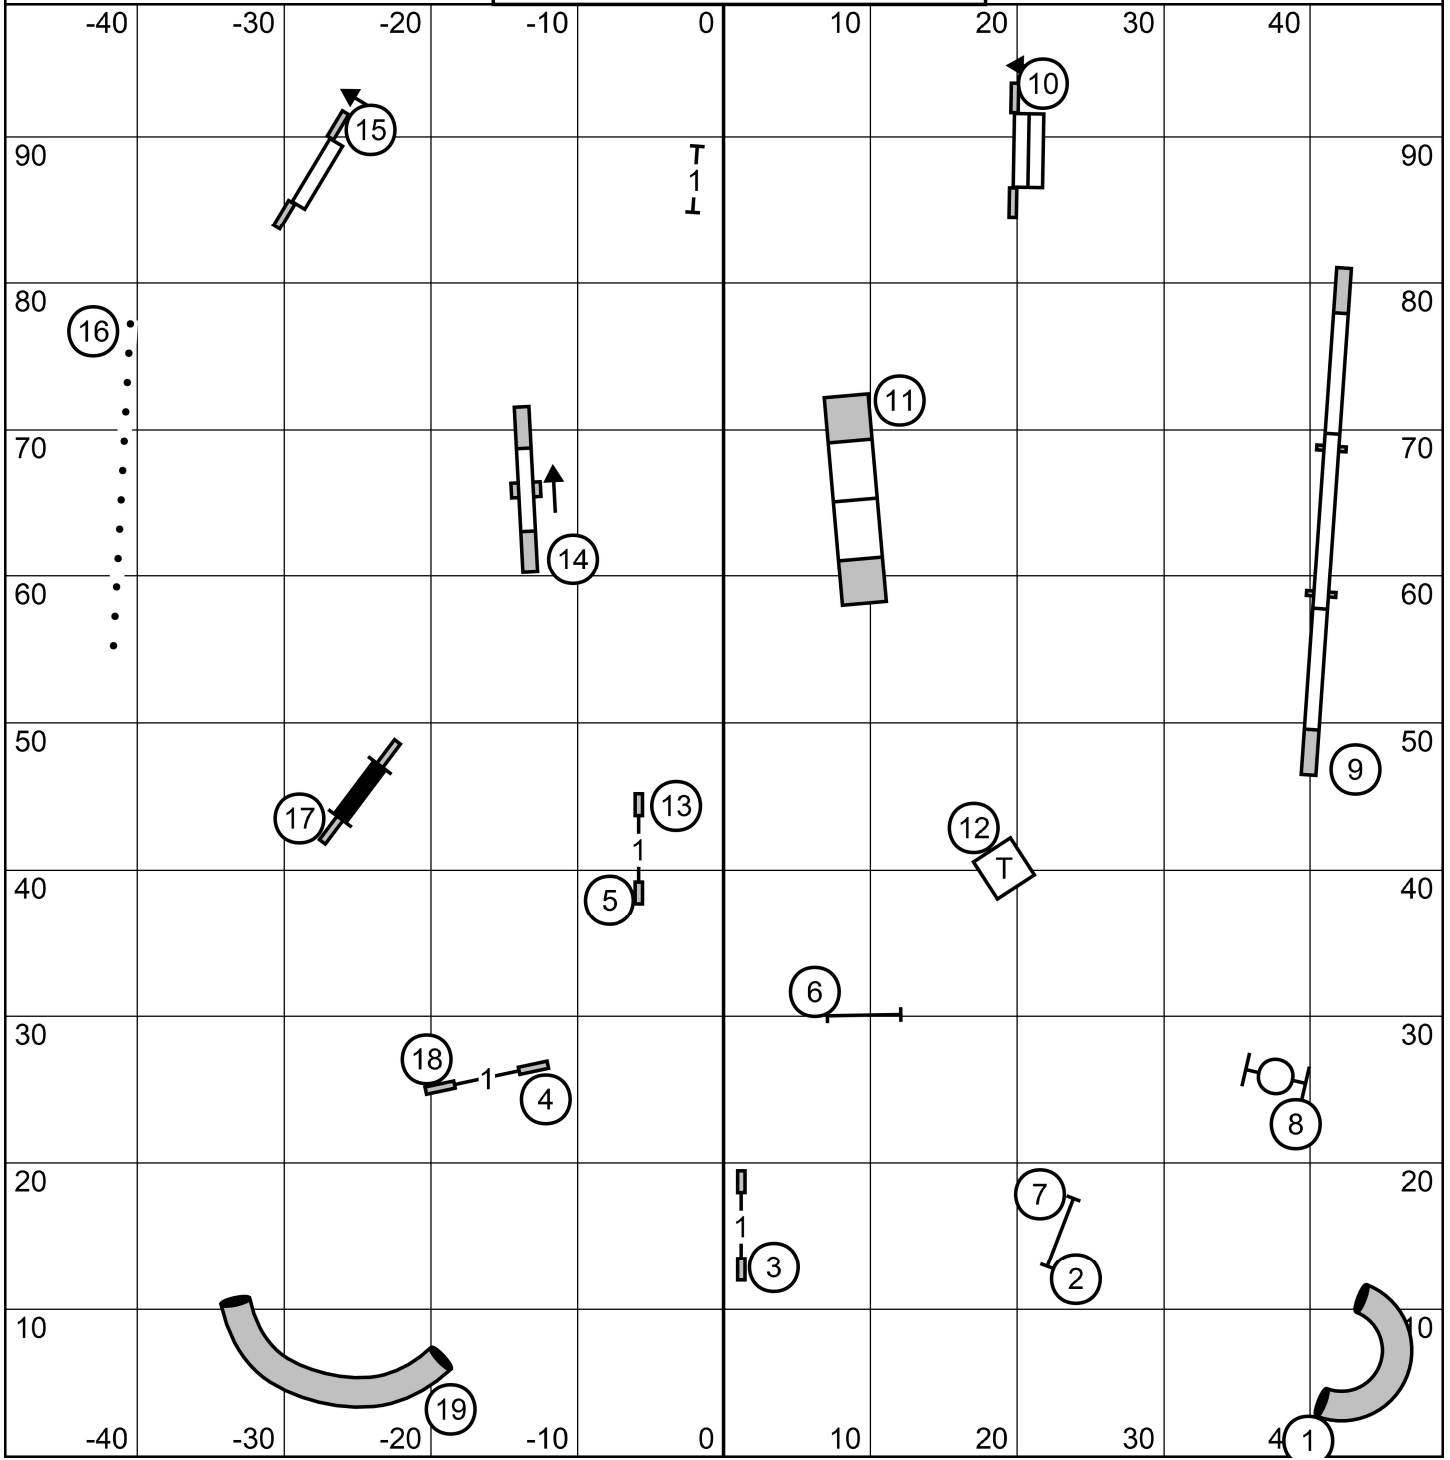

EXC/MSTR Send is 4-5-6 in flow  
 OPEN Send is 6- sq5 in flow  
 NOVICE Send is 7-8 or 8-7 in flow dotted line

Bell County Kennel Club  
 Saturday 4/6/24 FAST ALL CLASSES  
 Judge Karl Blakely

Bell County Kennel Club  
 Saturday 4/6/24 TIME TO BEAT  
 Judge Karl Blakely

Bell County Kennel Club  
 Saturday 4/6/24 EXC/MSTR STD  
 Judge Karl Blakely

Bell County Kennel Club  
 Saturday 4/6/24 PREMIER JWW  
 Judge Karl Blakely

Bell County Kennel Club  
 Saturday 4/6/24 PREMIER STD  
 Judge Karl Blakely