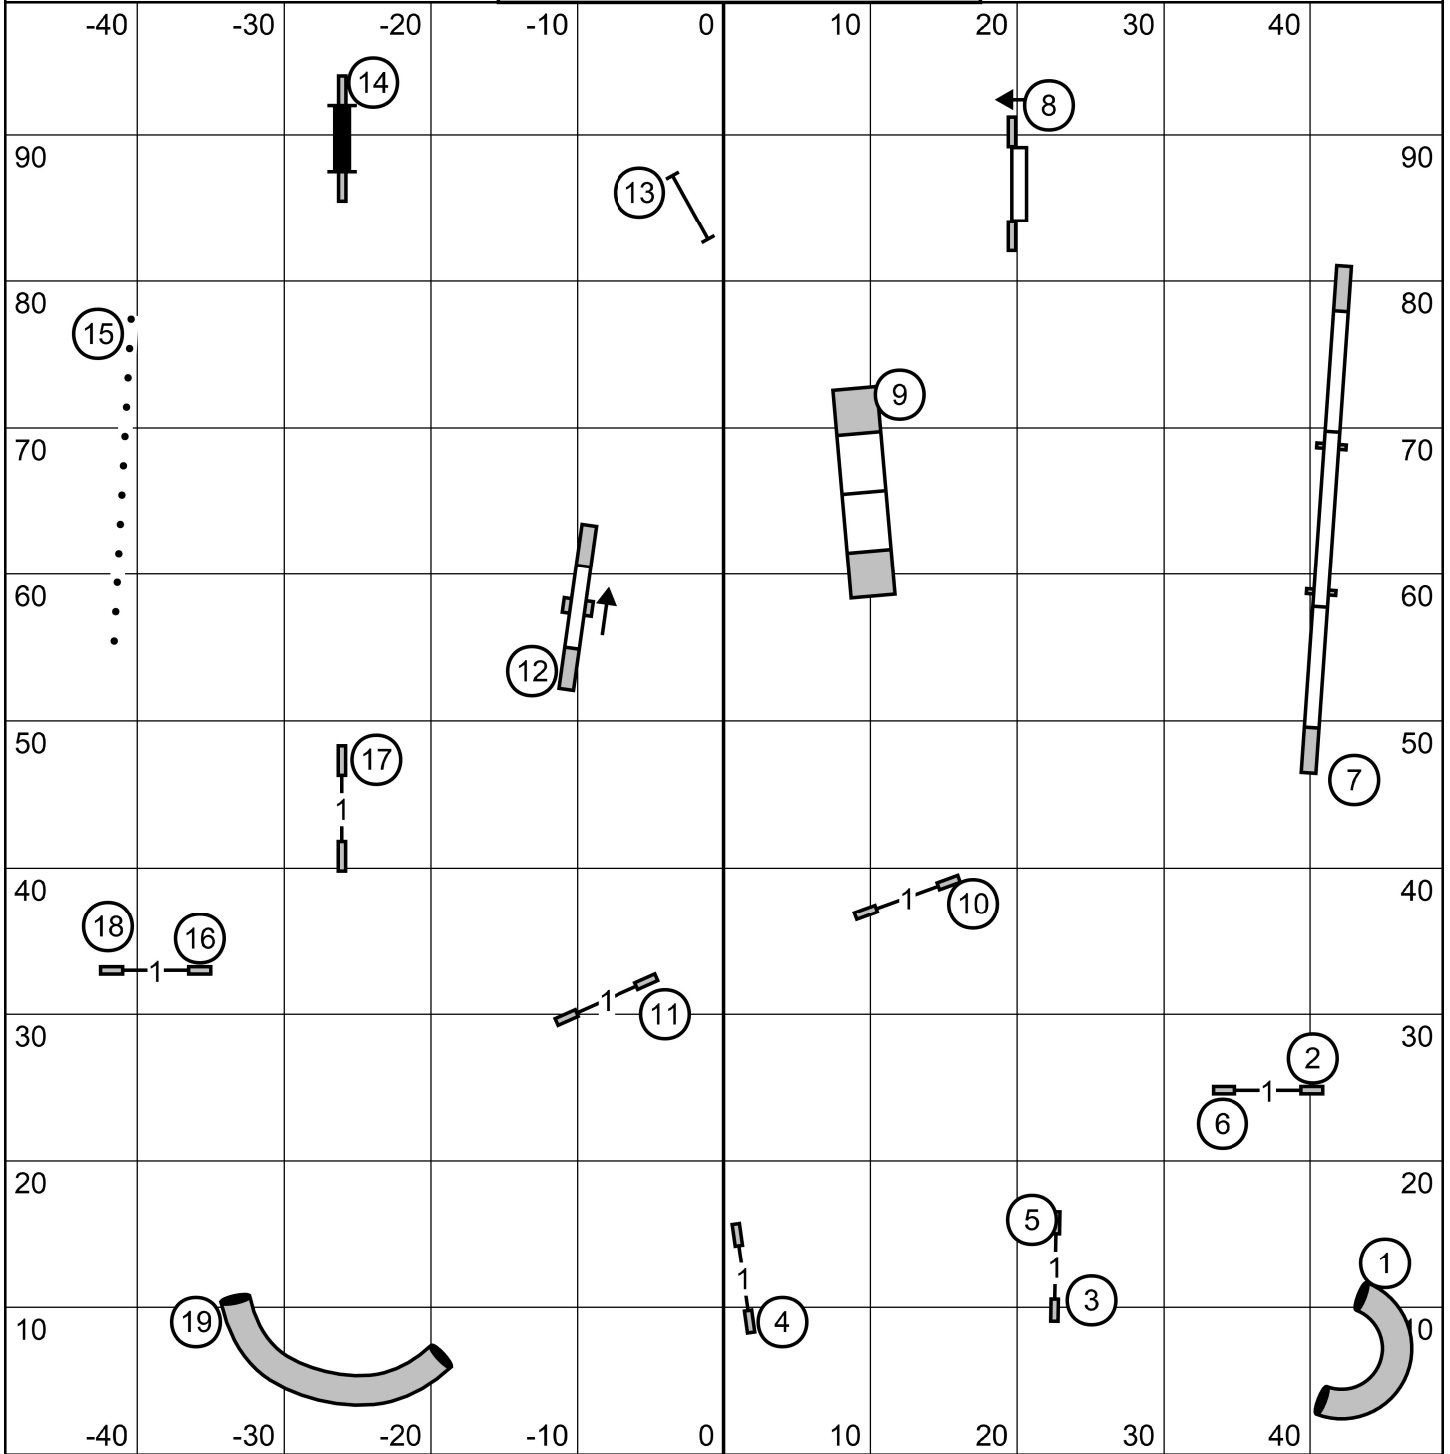

EXC/MSTR Send is 4-5-6 in flow  
 OPEN Send is 6- sq5 in flow  
 NOVICE Send is 7-8 or 8-7 in flow dotted line

Bell County Kennel Club  
 Saturday 4/6/24 FAST ALL CLASSES  
 Judge Karl Blakely

Bell County Kennel Club  
 Saturday 4/6/24 TIME TO BEAT  
 Judge Karl Blakely

Bell County Kennel Club  
 Saturday 4/6/24 EXC/MSTR STD  
 Judge Karl Blakely

Bell County Kennel Club  
 Saturday 4/6/24 PREMIER JWW  
 Judge Karl Blakely

Bell County Kennel Club  
 Saturday 4/6/24 PREMIER STD  
 Judge Karl Blakely