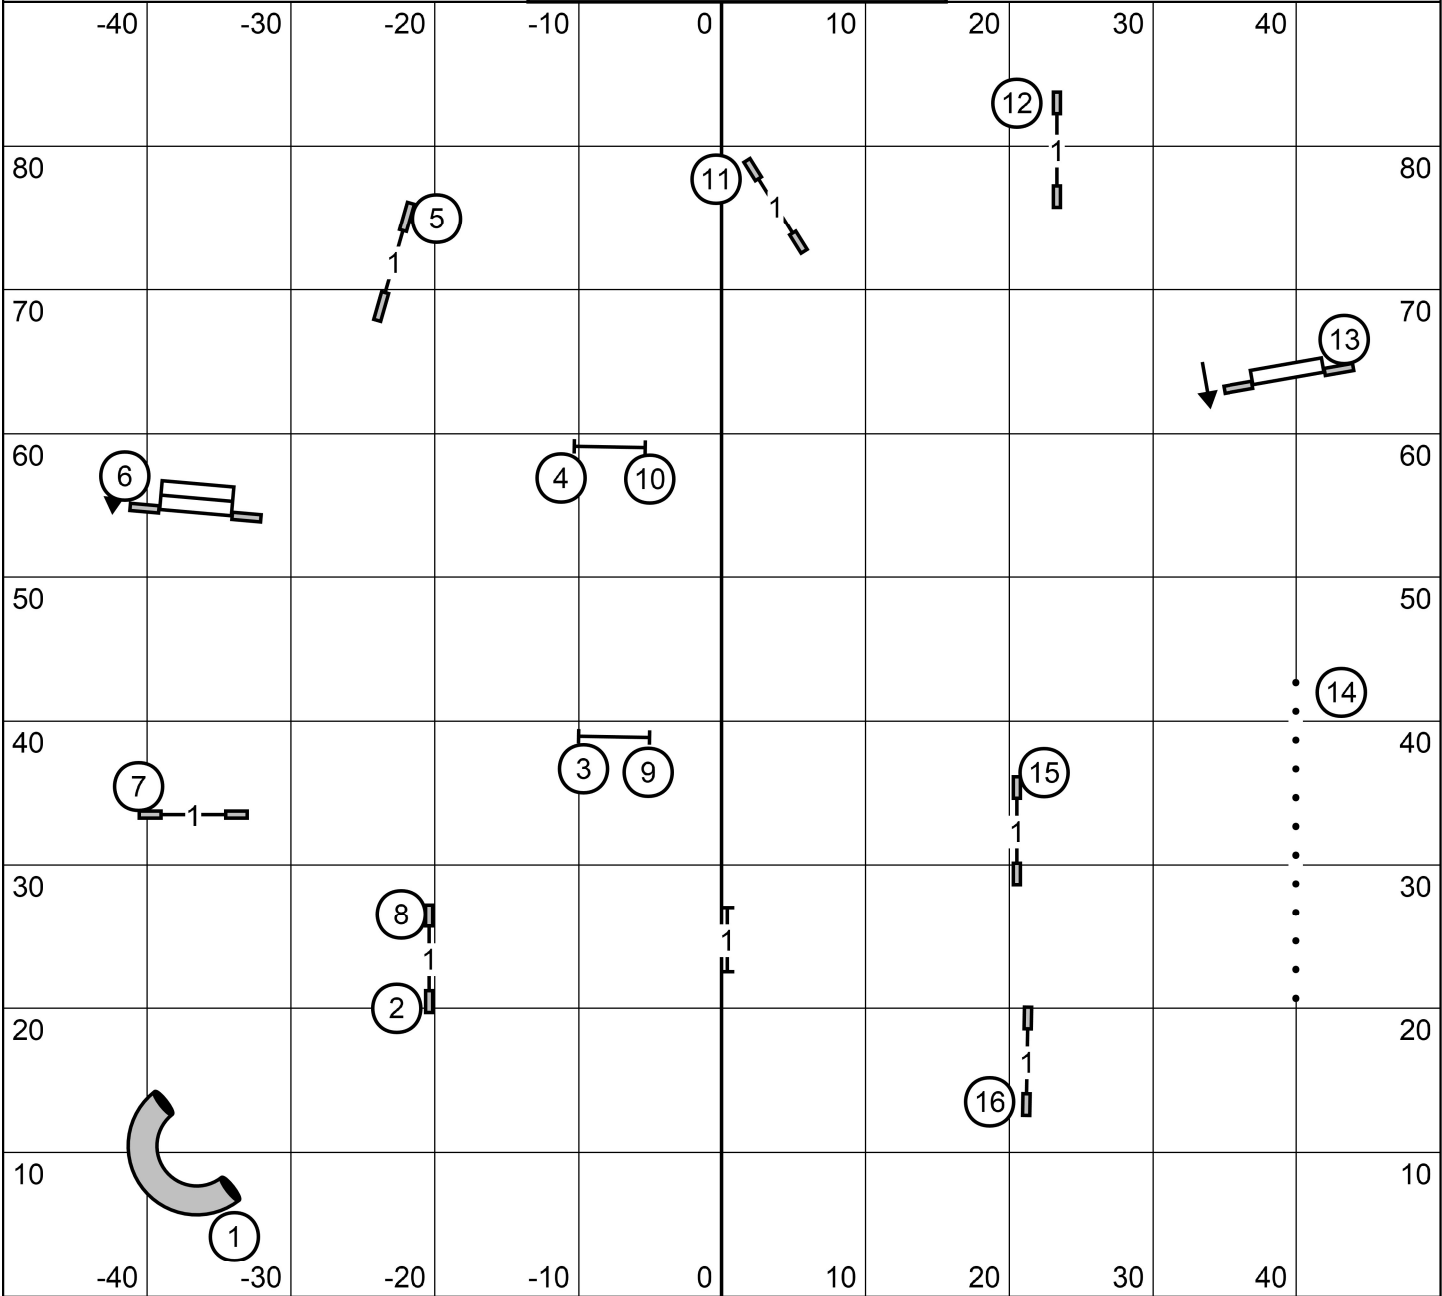

Bell County Kennel Club
Saturday 4/6/24 OPEN JWW
Judge Karl Blakely