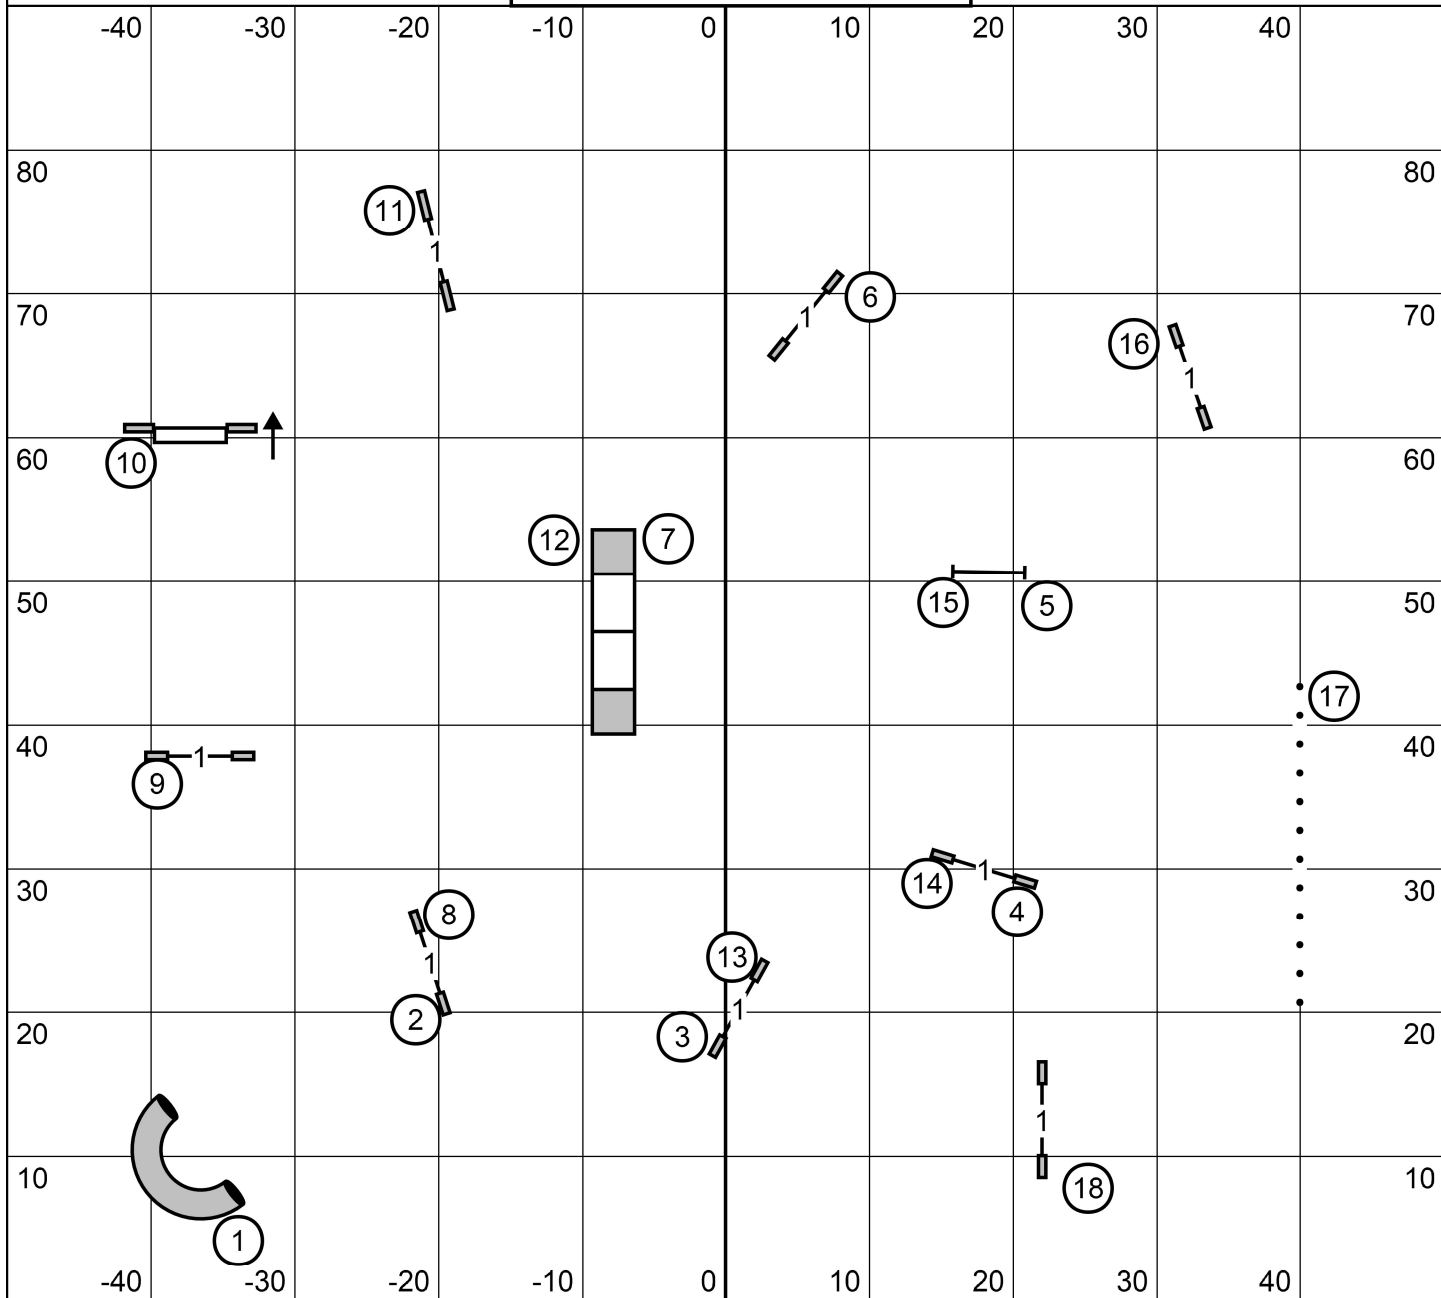

EXC/MSTR Send is 4-5-6 in flow  
 OPEN Send is 6- sq5 in flow  
 NOVICE Send is 7-8 or 8-7 in flow dotted line

Bell County Kennel Club  
 Saturday 4/6/24 FAST ALL CLASSES  
 Judge Karl Blakely

Bell County Kennel Club  
 Saturday 4/6/24 TIME TO BEAT  
 Judge Karl Blakely

Bell County Kennel Club  
 Saturday 4/6/24 EXC/MSTR STD  
 Judge Karl Blakely

Bell County Kennel Club  
 Saturday 4/6/24 PREMIER JWW  
 Judge Karl Blakely

Bell County Kennel Club  
 Saturday 4/6/24 PREMIER STD  
 Judge Karl Blakely