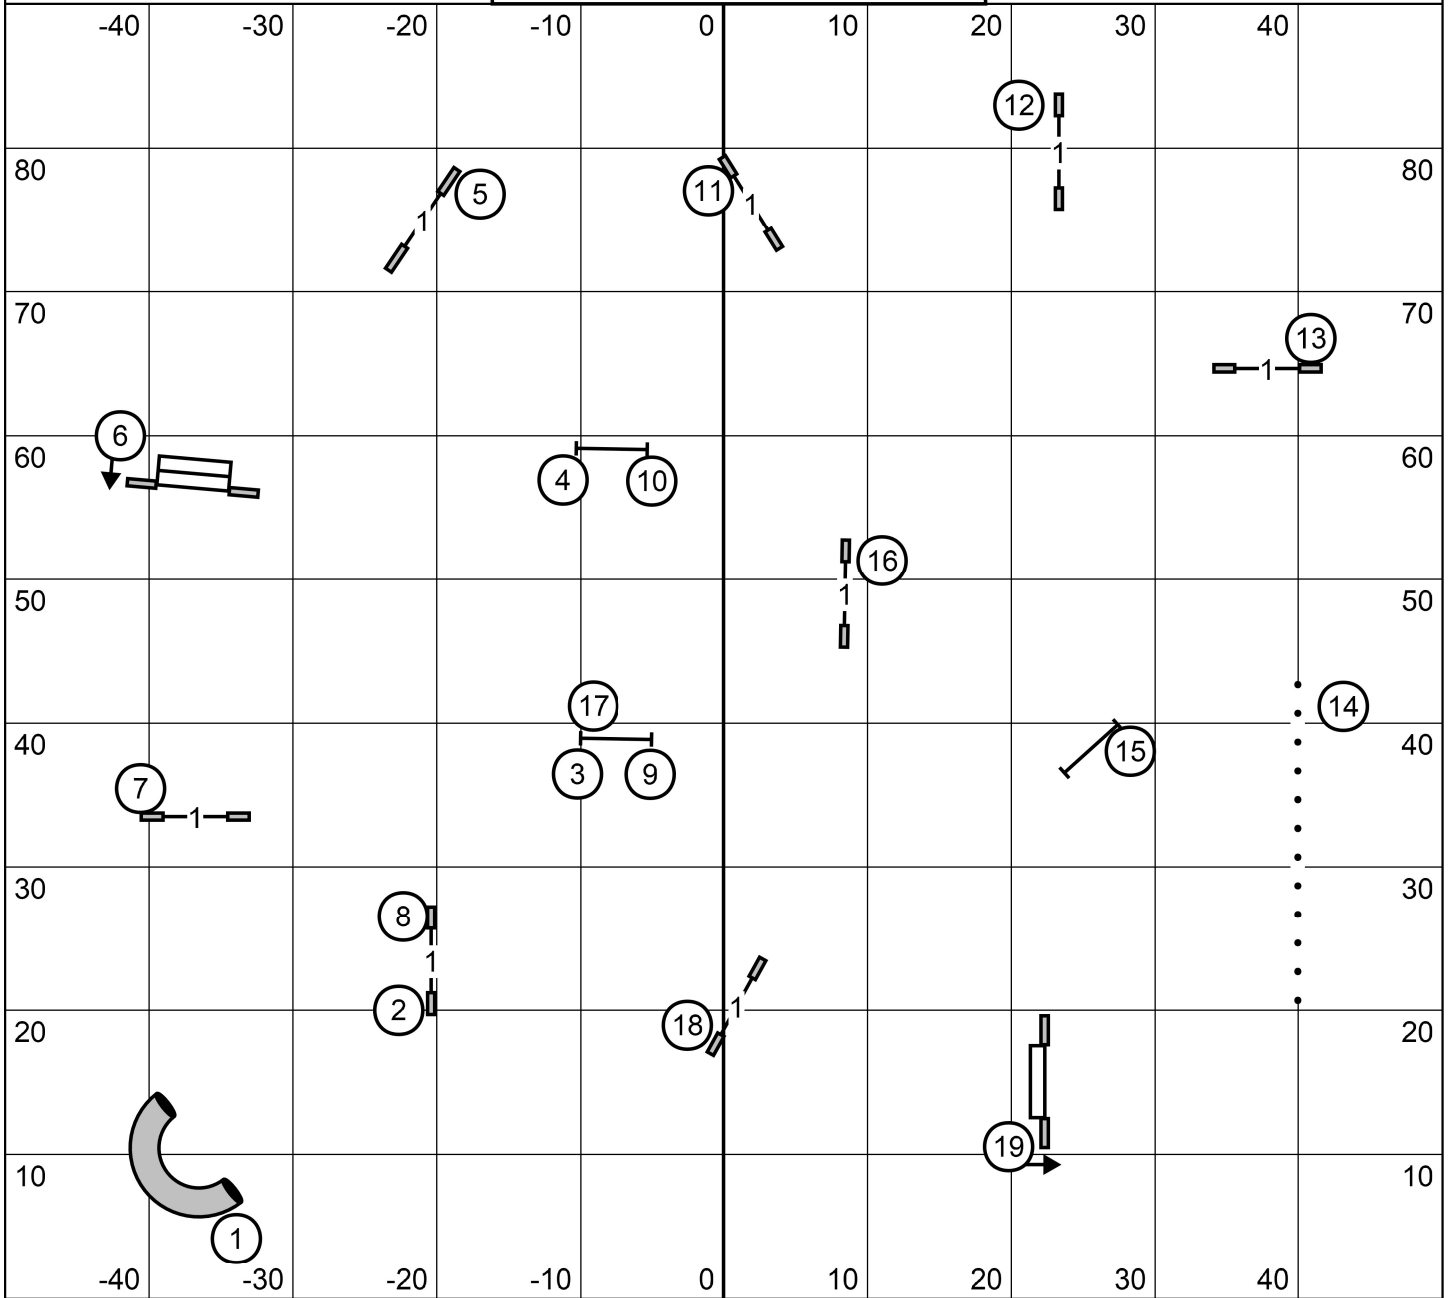

Bell County Kennel Club
Saturday 4/6/24 EXC/MSTR JWW
Judge Karl Blakely