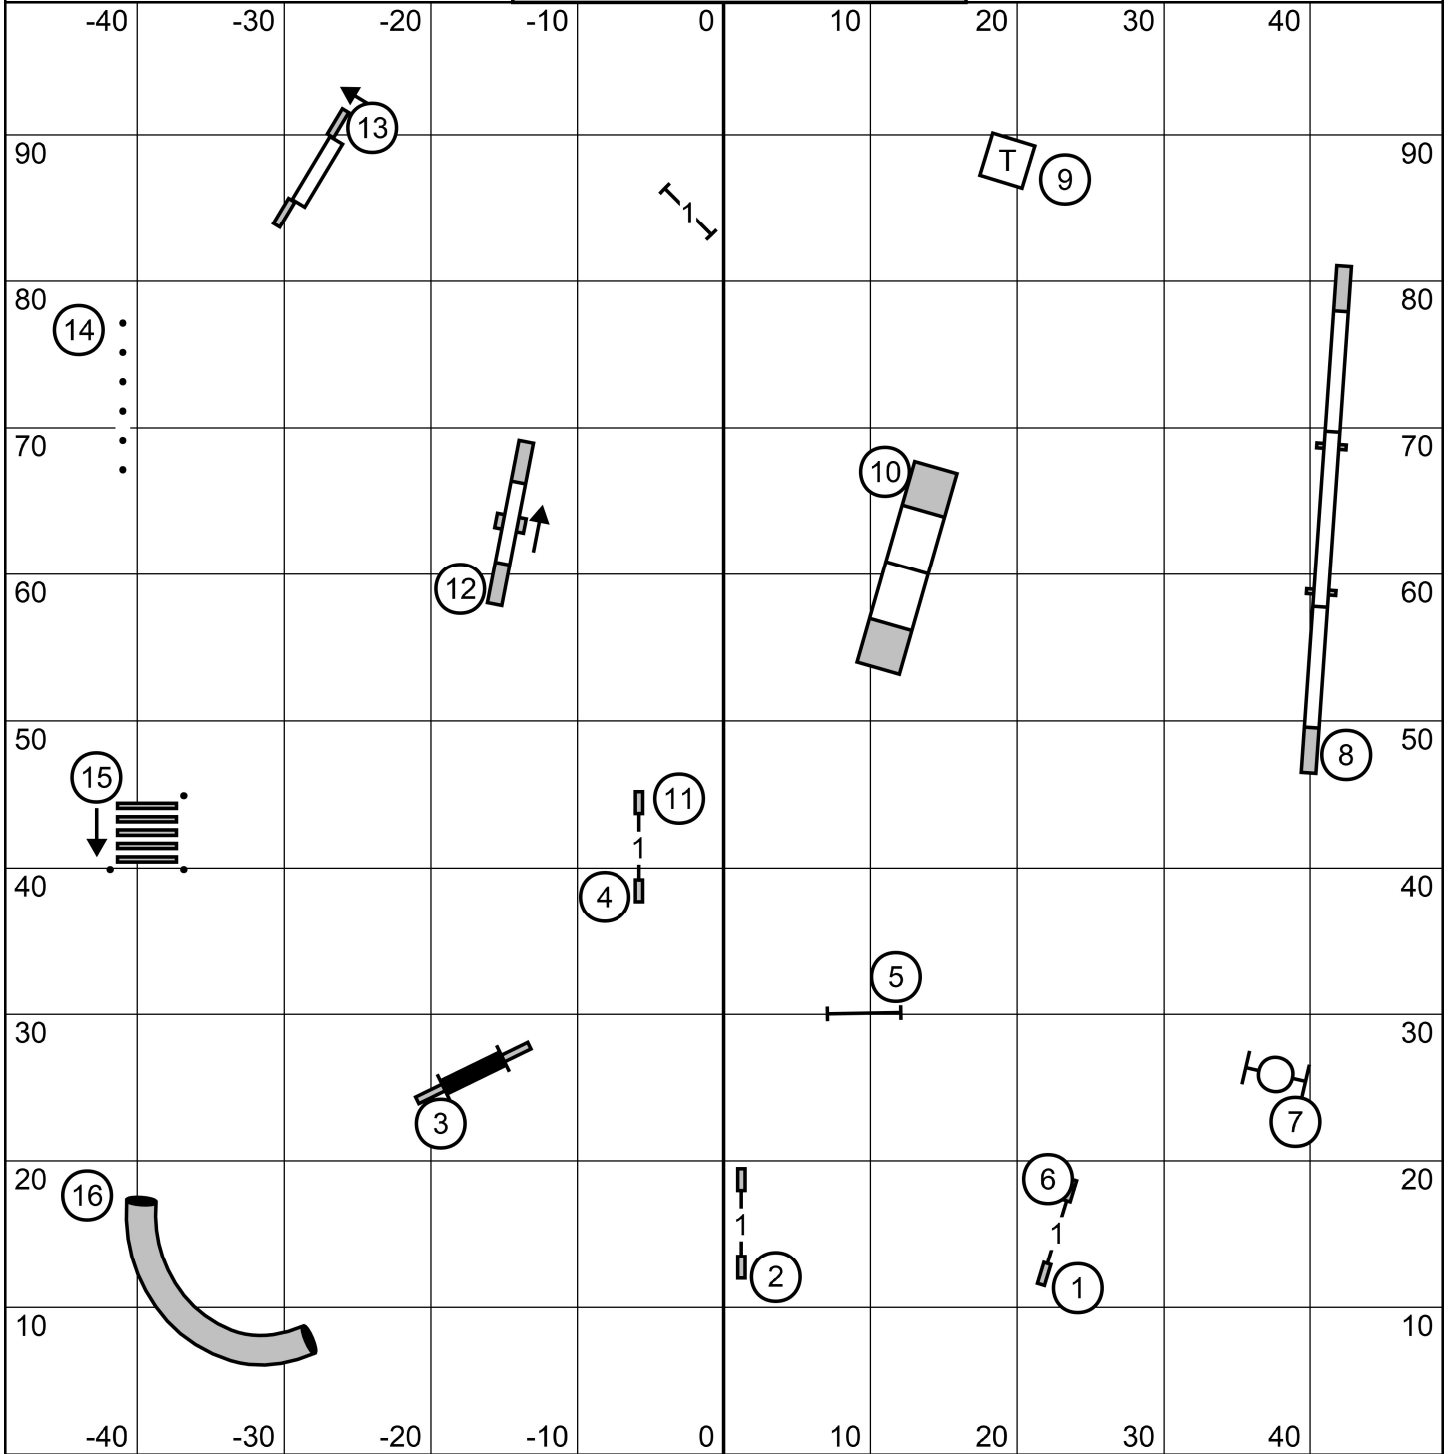

Bell County Kennel Club
Saturday 4/6/24 NOVICE STD
Judge Karl Blakely