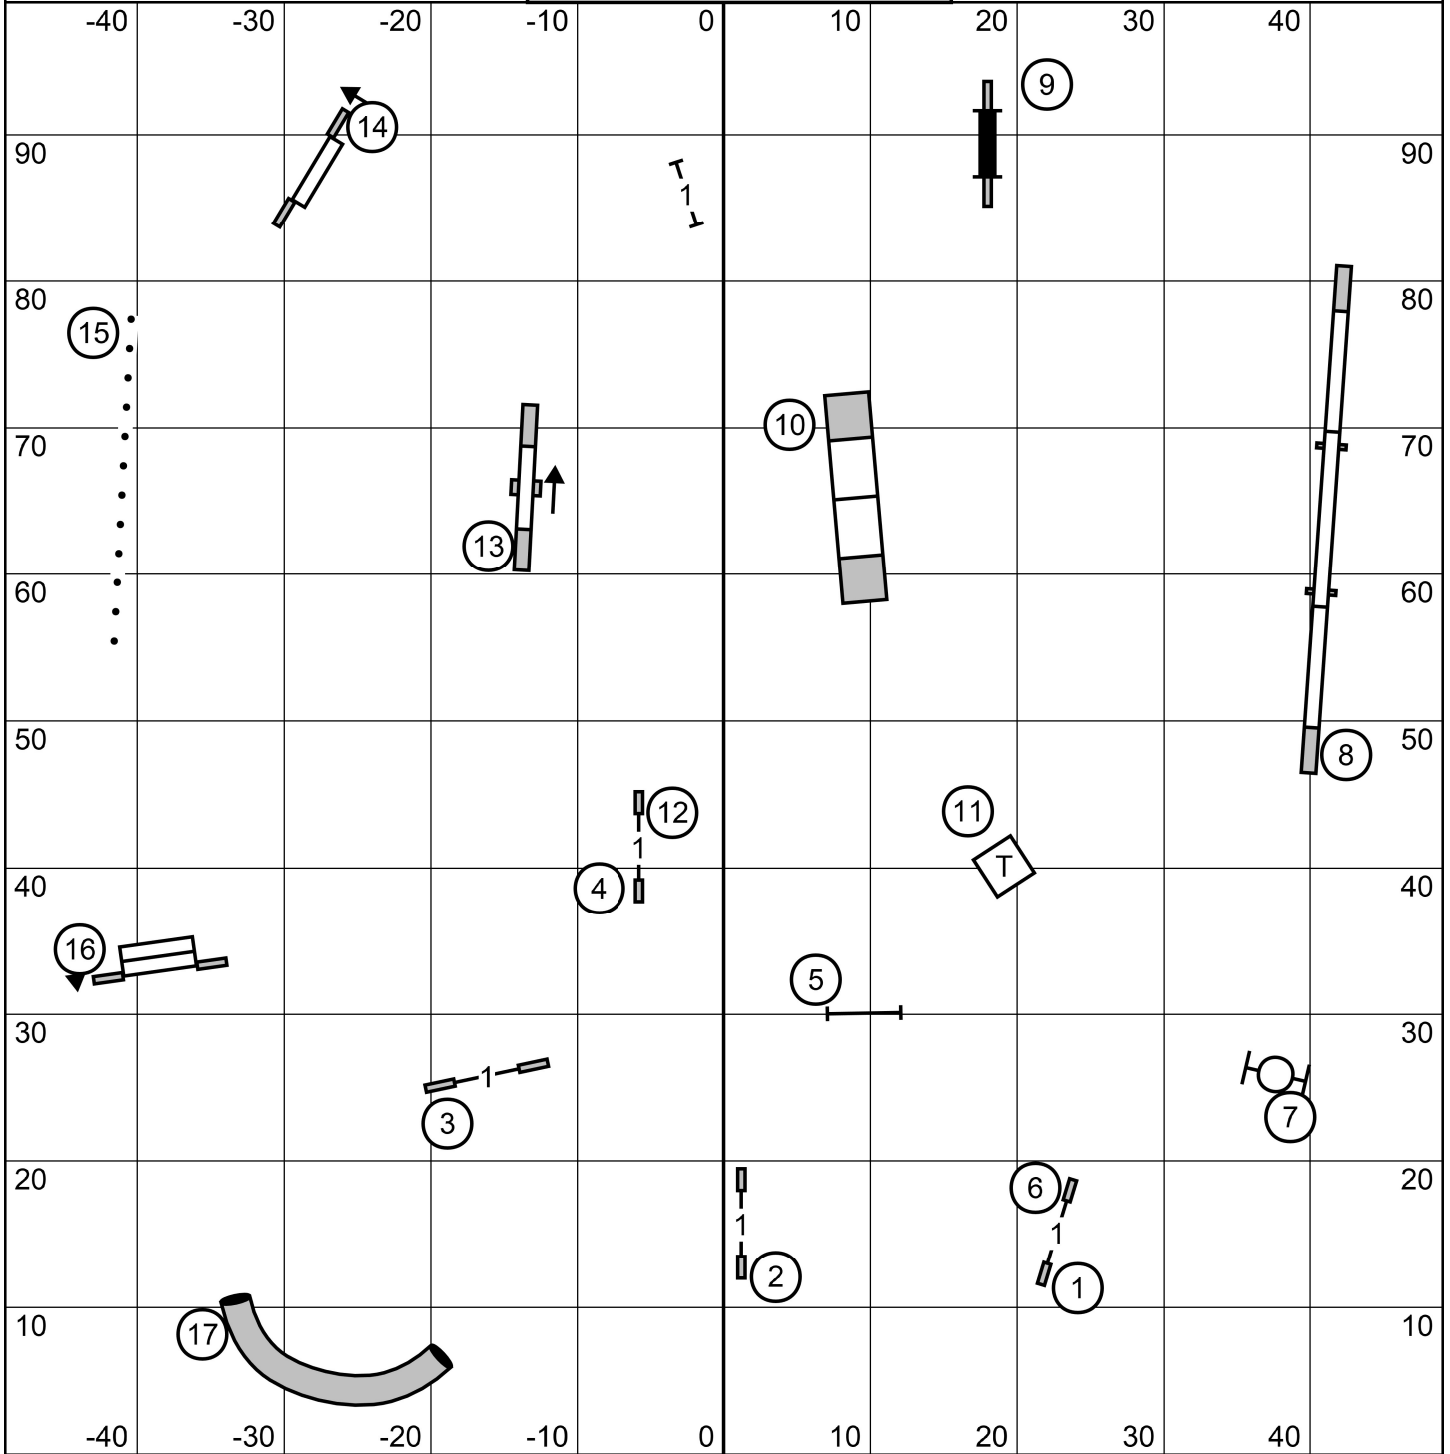

Bell County Kennel Club
Saturday 4/6/24 OPEN STD
Judge Karl Blakely